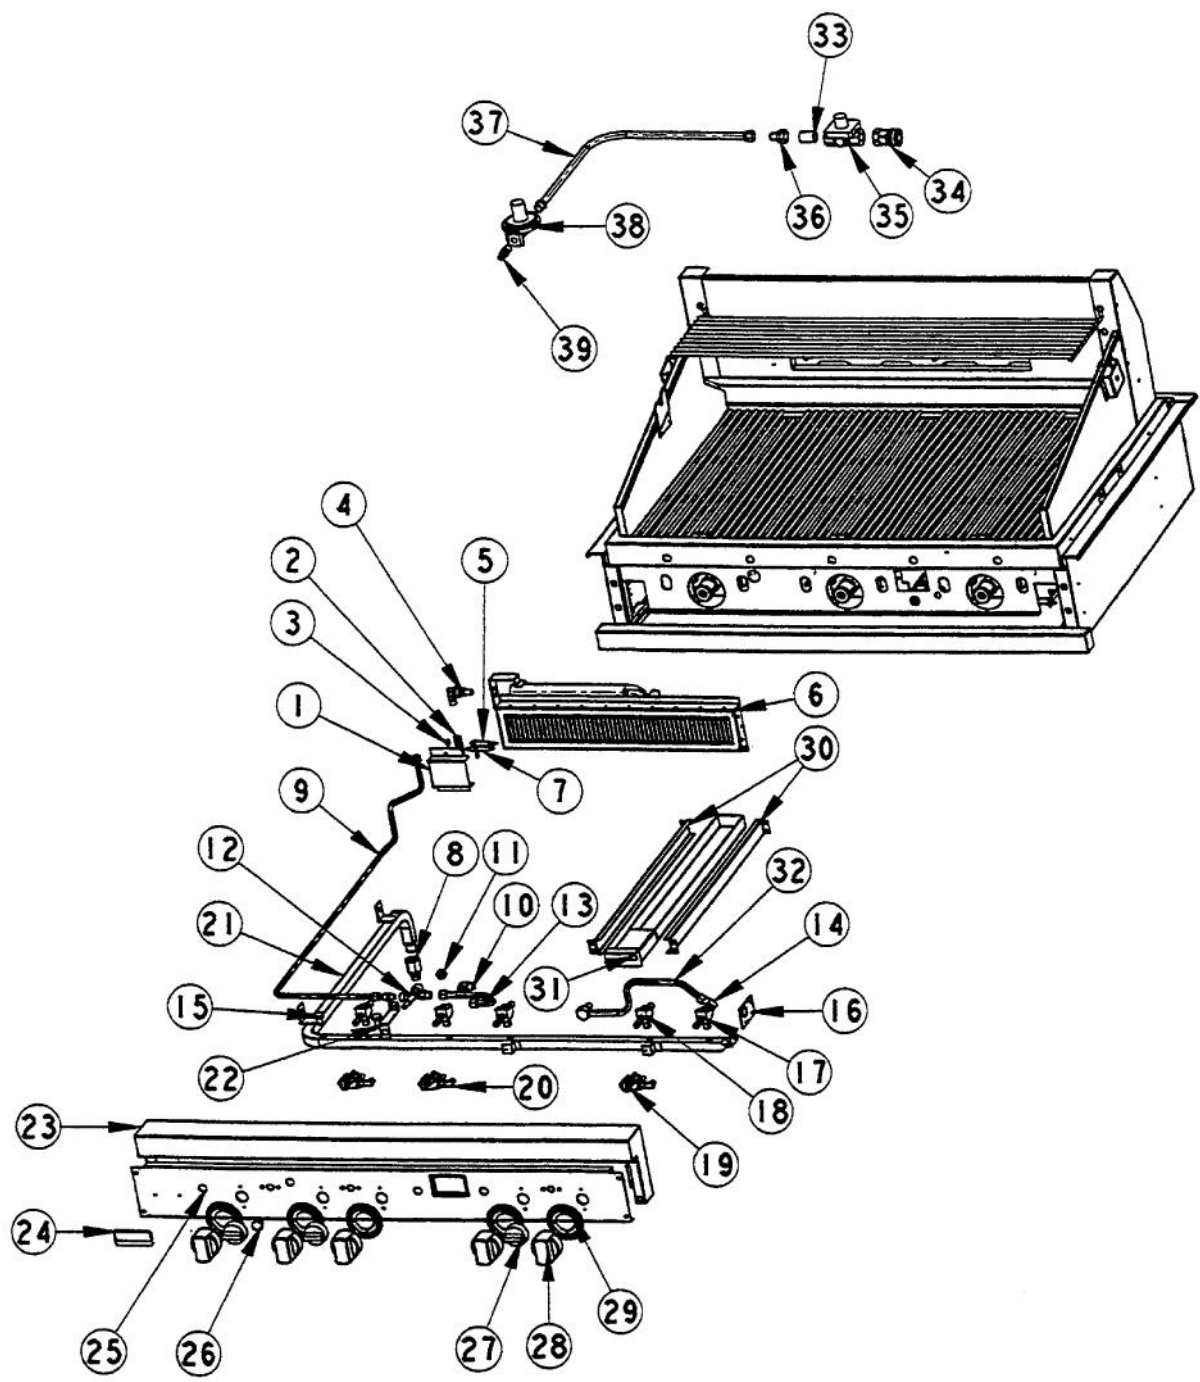

Ref #	Part Number	Qty.	Description
1	B2003319		THERMOCOUPLE / IGN. COVER-BBQ GRILL
2	B2003318		THERMOCOUPLE / IGN. BKT. -BBQ GRILL
3	PD030048		THERMOCOUPLE NUT M08-VGBQ-8743300007
4	PB040144		ORIFICE BURNER 90D 15IR NO.52 HD RED
4	PB040145		LP IR ELBOW VGBQ NO.62 HD BLACK
5	PB010162		THERMOCOUPLE - BBQ GRILL W/ ROTIS
6	G3103322		IR ASSY - 36/48/60 BBQ GRILL
7	PB040122		IGNITOR FOR (BBQ GRILL) (1647-89)
8	PB040167		MALE COUPLER (PHASE 1 GRILL)
NI	PE070233		GRILL IGNITER WIRE
9	PB020096		48 5/16 S.S. FLEX TUBING REPL F2003505
10	PB040129		FTG.-ELBOW, 1/8NPT-5/16C.C.
11	PD030049		SAFTY VALVE NUT M12-VGBQ-8743300010
12	PB010158		SAFETY VALVE -(IR) (BBQ GRILL)
13	PB020087		SAFETY VALVE TUBING
14	PB040150		3/8 CC TO 3/8 - 27 ELBOW
15	PA010012		ROPER PLUG
16	B1001138		MANIFOLD BRKT XSSX (VGBQ)
17	PA010030		GRILL VALVE-(VGRT)
18	PA010077		GRILL VALVE (NAT.)
18	PA010078		GRILL VALVE - L.P.
19	PA020023		DUAL OUTPUT IGNITION SWITCH-(VGBQ) 1691-04
20	PA020022		SINGLE OUTPUT IGNITION SWITCH-(VGBQ) (1691.06)
21	PA050060		UNIVERSAL MANIFOLD 41
22	B2003261		VALVE BRKT - BBQ GRILL W/ ROTIS.
23	G3003227		LANDING LEDGE ASSY - 36 BBQ GRILL
24	PE010142		3 LOGO XBKXXCHROME
24	PE010143		3 LOGO BK/BR
NI	PD030006		CAPPED WASHER PAL NUT
25	B9203230		CTRL PAN (VGBQ4103R) XSLK SCRX
26	PB010159		SAFETY VALVE KNOB
27	PB010156		IGNITION SWITCH KNOB (BBQ GRILL) 1390-16
28	PA010039		TOP GRILL KNOBXBKX (VGRC) (N/STYLE
29	PB010208		BEZEL, CHROME PLATE
29	PB010209		BEZEL BRASS
30	B2003340		SMOKER TRAY SUPTS (VGBQ)
31	G3203341		SMOKER TRAY ASSY - (VGBQ)
32	PB020081		SMOKER TUBING (P1 GRILL)
33	PB040046		1/2 CLOSE NIPPLE (VGSO166)
34	PB040166		FEMALE COUPLER (PHASE 1 GRILL)
35	PA070006		PRESSURE REGULATOR - NATURAL
35	PA070005		PRESSURE REG.(LP) RV47L-77-10.0
36	PB040146		1/2 X 3/8 FLARE ADAPTER (VGBQ)
37	PB020227		HIGH PRESSURE LP HOSE
38	PA070007		LP TANK REGULATOR (VGBQ)
39	PB040147		5LPA-10C PLUG (VGBQ LP)
NI	G3004936		REGULATOR ASSY - NAT (P1 GRILL)
NI	G3004937		REGULATOR ASSY - L.P. W/HOSE
NI	G5004200		LIGHTING WAND ASSY (VGBQ)
NI	PB080002		BROILER PAN
NI	PB080003		BROILER PAN TRAY (KRA2)
NI	PE070233		GRILL IGNITER WIRE
NI	G4004963		WIRING IR BURNER BBQ60