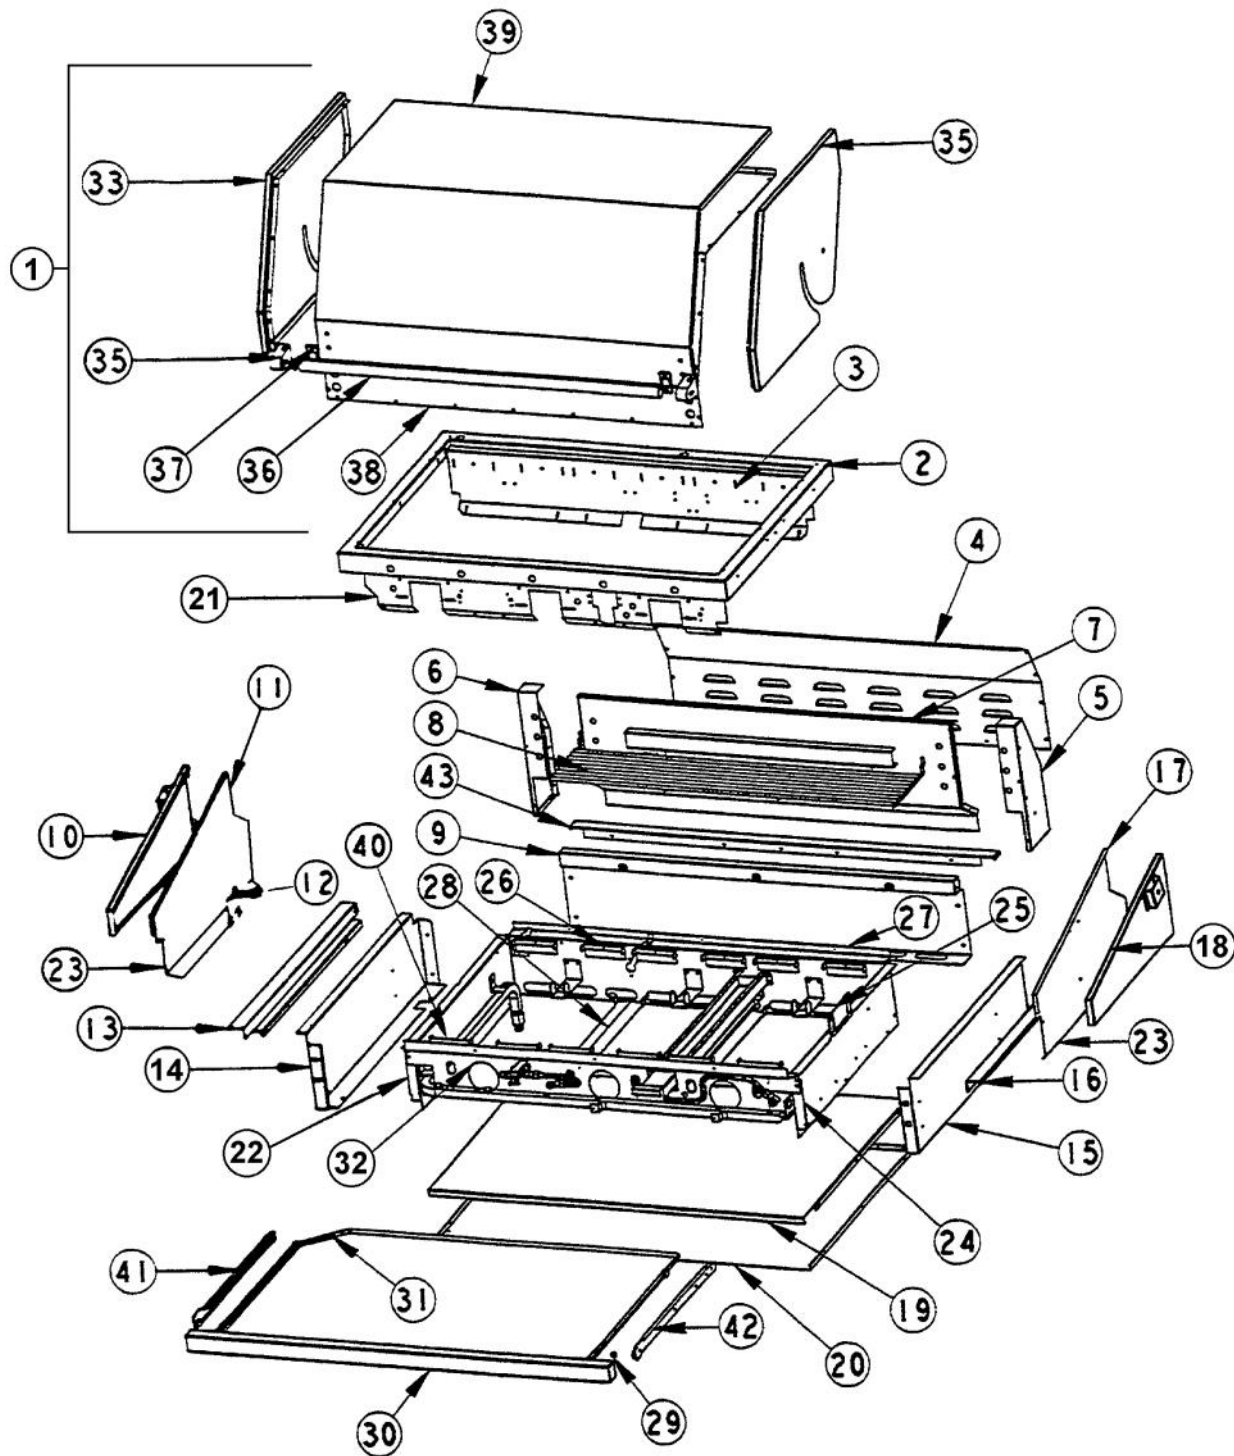

----- Manual continues below -----

Functional Parts

Ref #	Part Number	Qty.	Description
1	G5004577		SSX GRILL BURNER ASSY
2	G3204910		ROTIS MOTOR REPL G3203346
3	PA020023		DUAL OUTPUT IGNITION SWITCH-(VGBQ) 1691-04
4	PA010078		GRILL VALVE - L.P.
5	PA010077		GRILL VALVE (NAT.)
6	G5004200		LIGHTING WAND ASSY (VGBQ)
7	G3103322		IR ASSY - 36/48/60 BBQ GRILL
8	PB010158		SAFETY VALVE -(IR) (BBQ GRILL)
9	PA010030		GRILL VALVE-(VGRT)
10	PB040122		IGNITOR FOR (BBQ GRILL) (1647-89)
11	PE070189		ELECTRICAL SUPPLY CORD - BBQ GRILL
12	G3004937		REGULATOR ASSY - L.P. W/HOSE
13	G3004936		REGULATOR ASSY - NAT (P1 GRILL)
14	PE070184		ROTISSERIE MOTOR
15	PA020022		SINGLE OUTPUT IGNITION SWITCH-(VGBQ (1691.06)
16	PB050058		PHASE 1 SMOKER BURNER

Ref #	Part Number	Qty.	Description
1	PE030039		SPIT HANDLE (ROT. BBQ GRILL)
2	PB060031		SPIT ROD
3	PB060058		SPIT FORK
4	PE070189		ELECTRICAL SUPPLY CORD - BBQ GRILL
5	PE070184		ROTISSERIE MOTOR
6	G3204910		ROTIS MOTOR REPL G3203346
7	PB060049		COOKING GRIDS REPL PB060028
8	PK010143		FLAVOR GRIDS
9	G5004577		SSX GRILL BURNER ASSY
10	B2003273		IGNITOR COVERS (VGBQ)
11	B2004922		REAR BURNER BRACKET (P1 GRILL)
12	PB040122		IGNITOR FOR (BBQ GRILL) (1647-89)
13	B2003270		BURNER DRIP SHIELD (VGBQ)
14	B2003546		IGNITOR COVER LH (VGBQ)
15	PB050058		PHASE 1 SMOKER BURNER
NI	PD020055		NO.10 X 1/2 PAN PHIL. TEK. SS
NI	PD030050		10-24 CAGE NUT SS
NI	PD020062		NO.8-32 X 3/8 PHMS TYPE 1
NI	000645-000		ENCLOSURE FUEL CATCH - LH
NI	000646-000		ENCLOSURE FUEL CATCH - RH