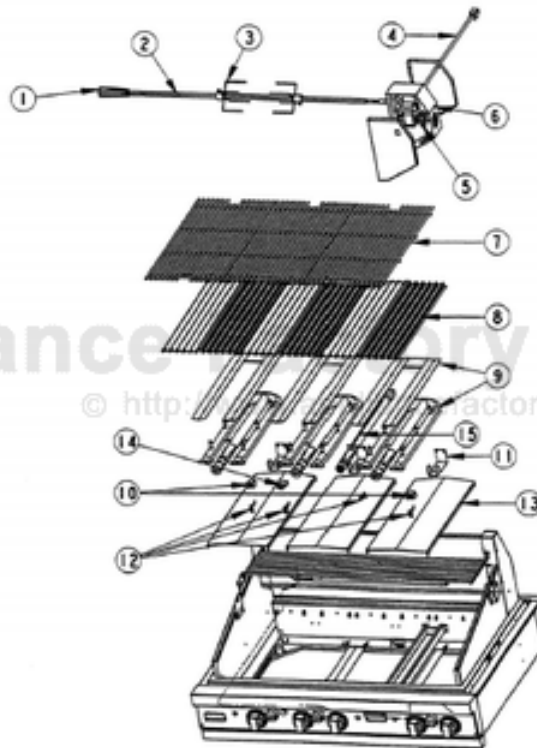

[Find Your VIKING Grill Parts - Select From 210 Models](#)

----- Manual continues below -----