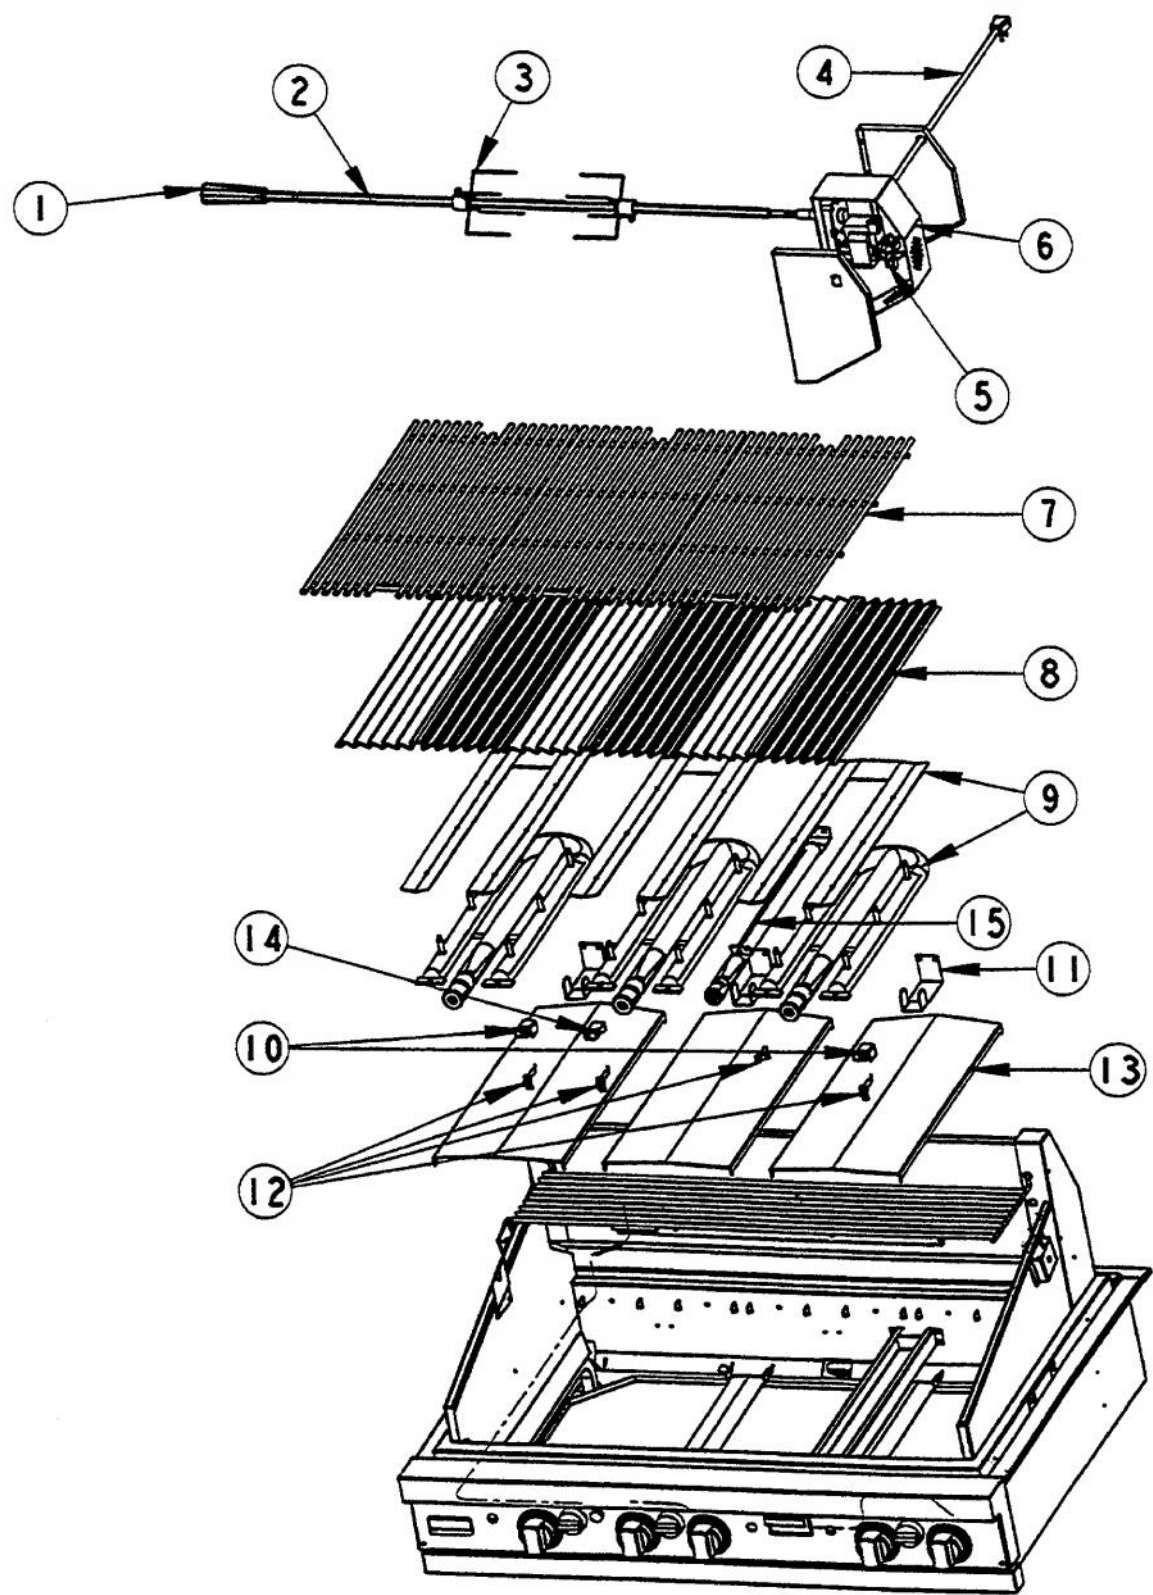

----- Manual continues below -----

Functional Parts

Ref #	Part Number	Qty.	Description
1	G5004577		SSX GRILL BURNER ASSY
2	G3204910		ROTIS MOTOR REPL G3203346
3	PA020023		DUAL OUTPUT IGNITION SWITCH-(VGBQ) 1691-04
4	PA010078		GRILL VALVE - L.P.
5	PA010077		GRILL VALVE (NAT.)
6	G5004200		LIGHTING WAND ASSY (VGBQ)
7	G3103322		IR ASSY - 36/48/60 BBQ GRILL
8	PB010158		SAFETY VALVE -(IR) (BBQ GRILL)
9	PA010030		GRILL VALVE-(VGRT)
10	PB040122		IGNITOR FOR (BBQ GRILL) (1647-89)
11	PE070189		ELECTRICAL SUPPLY CORD - BBQ GRILL
12	G3004937		REGULATOR ASSY - L.P. W/HOSE
13	G3004936		REGULATOR ASSY - NAT (P1 GRILL)
14	PE070184		ROTISSERIE MOTOR
15	PA020022		SINGLE OUTPUT IGNITION SWITCH-(VGBQ (1691.06)
16	PB050058		PHASE 1 SMOKER BURNER

Ref #	Part Number	Qty.	Description
1	PE030039		SPIT HANDLE (ROT. BBQ GRILL)
2	PB060031		SPIT ROD
3	PB060058		SPIT FORK
4	PE070189		ELECTRICAL SUPPLY CORD - BBQ GRILL
5	PE070184		ROTISSERIE MOTOR
6	G3204910		ROTIS MOTOR REPL G3203346
7	PB060049		COOKING GRIDS REPL PB060028
8	PK010143		FLAVOR GRIDS
9	G5004577		SSX GRILL BURNER ASSY
10	B2003273		IGNITOR COVERS (VGBQ)
11	B2004922		REAR BURNER BRACKET (P1 GRILL)
12	PB040122		IGNITOR FOR (BBQ GRILL) (1647-89)
13	B2003270		BURNER DRIP SHIELD (VGBQ)
14	B2003546		IGNITOR COVER LH (VGBQ)
15	PB050058		PHASE 1 SMOKER BURNER
NI	PD020055		NO.10 X 1/2 PAN PHIL. TEK. SS
NI	PD030050		10-24 CAGE NUT SS
NI	PD020062		NO.8-32 X 3/8 PHMS TYPE 1
NI	000645-000		ENCLOSURE FUEL CATCH - LH
NI	000646-000		ENCLOSURE FUEL CATCH - RH