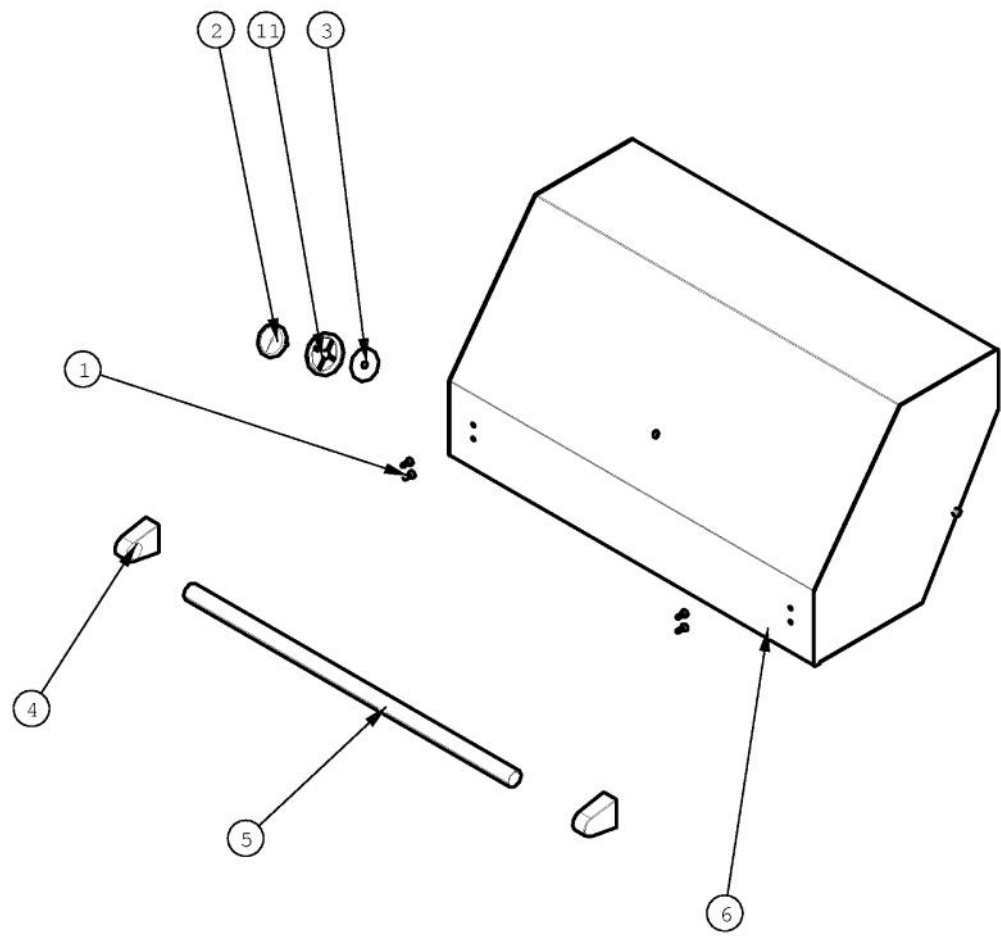

----- Manual continues below -----

Ref #	Part Number	Qty.	Description
1	006021-000	1	SCE, PWR, LED, 12VAC
2	020055-000	7	SCR, DR, HXWH, 410SS, NPLT, 10-18 X 1/2
3	029459-000	2	PANEL, LWR SIDE
4	031195-000	1	FRAME, GRILL, TOP, 36
5	031559-000	2	BRACKET, SUPPORT, CORNER COVER LH
6	031560-000	2	BRACKET, SUPPORT, CORNER COVER RH
7	031570-000	1	BRACKET, MOUNTING, MODULE
8	032167-000	1	BRACKET, BACK SUPPORT, VGBQ13603
9	034663-000	2	SUPPORT, TRAY, BRIQUETTE VGBQ13603
10	034923-000	1	PANEL, HEAT SHIELD, SUPPORT
11	035133-000	1	PANEL, HEAT SHIELD, FRONT
12	PA020047	1	INVENSYS 0+4 RE-IGNITION SPARK MODULE
13	PD950013	2	LATCH PANEL ACCESS

Ref #	Part Number	Qty.	Description
1	004706-000	3	MACHINE SCREW, 6-32 X 3/8, PAN HD, PHILLIPS
5	029479-000	1	U-BURNER, BQ ASM
6	031232-000	3	BOX, U BURNER, 36
7	031264-000	3	GRATE, GRILL, 36
11	032370-000	3	TRAY, CRMC, BRIQUETTE, ASM
13	PB020114	3	FLASH TUBE (VGBQ3002T)
14	PB040288	3	SMOKER BURNER IGNITER

Ref #	Part Number	Qty.	Description
1	014221-000	4	1/4-20 X .625 HEX 316 SS
2	020659-000	1	GAUGE, BMTL, TEMPERATURE
3	026724-000	1	SPACER, WSHR
4	026965-000	2	END CAP, ASM, DOOR HANDLE
5	031211-000	1	HANDLE, DOOR, 36
6	031215-000	1	HOOD, WELD ASM, 36
11	PB010304	1	KNOB BEZEL
NI	036547-000	2	GROMMET, RECTANGLE RUBBER (USED ON CANOPY)

Ref #	Part Number	Qty.	Description
1	020055-000	4	SCR, DR, HXWH, 410SS, NPLT, 10-18 X 1/2
2	031555-000	1	DRIP TRAY GUIDE, LH
4	031554-000	1	DRIP TRAY GUIDE, RH
5	031917-000	1	DRIP TRAY, BQ 36
6	PC020025	4	DRIP TRAY WHEEL
7	PD020082	4	10 X 24 COUNTERSUNK S.S. SCREW
8	PD030044	4	10-24 KEPS NUT SS
9	PD040004	2	GROMMET BUMPER
10	PD950012	2	STRIKE PANEL ACCESS