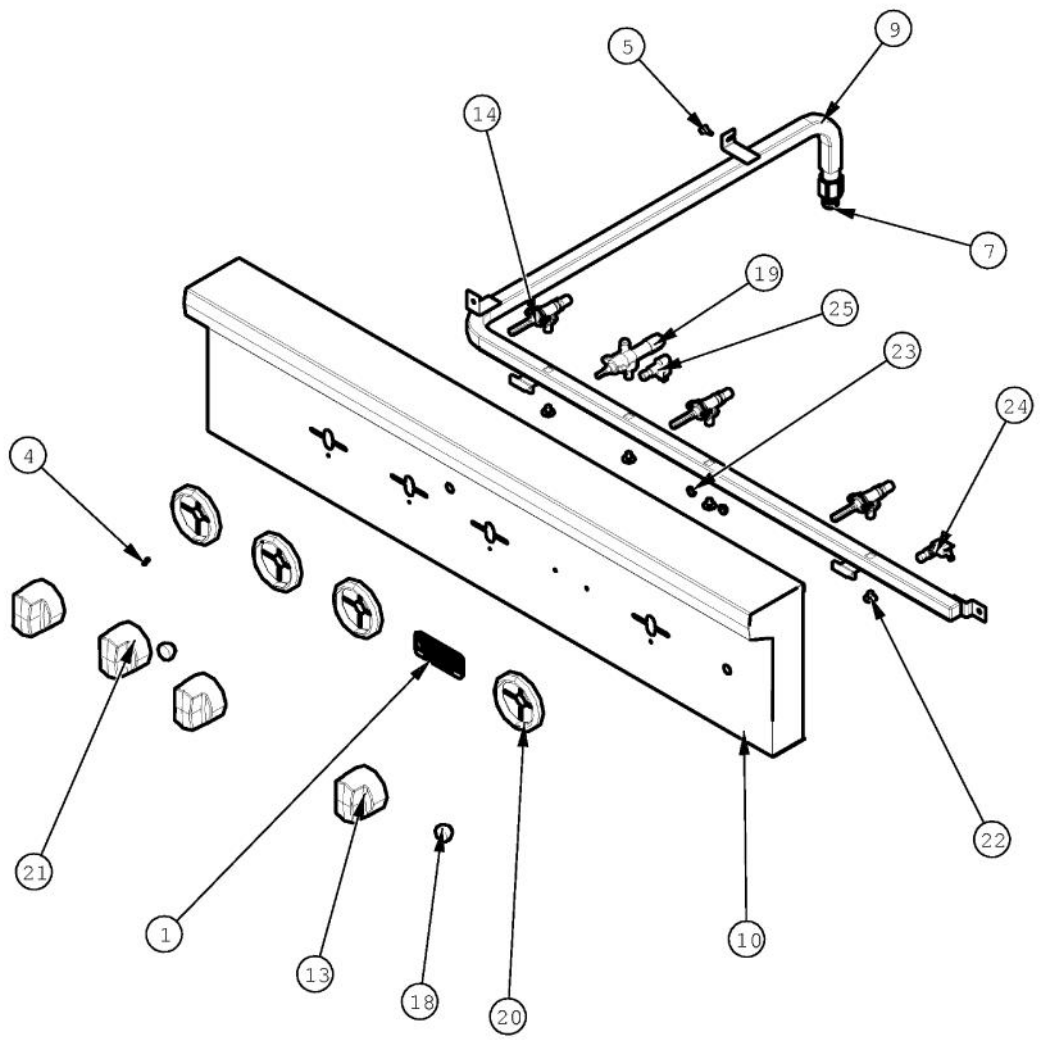

----- Manual continues below -----

Ref #	Part Number	Qty.	Description
1	006021-000	1	SCE, PWR, LED, 12VAC
2	020055-000	7	SCR, DR, HXWH, 410SS, NPLT, 10-18 X 1/2
3	029459-000	2	PANEL, LWR SIDE
4	031195-000	1	FRAME, GRILL, TOP, 36
5	031559-000	2	BRACKET, SUPPORT, CORNER COVER LH
6	031560-000	2	BRACKET, SUPPORT, CORNER COVER RH
7	031570-000	1	BRACKET, MOUNTING, MODULE
8	032167-000	1	BRACKET, BACK SUPPORT, VGBQ13603
9	034663-000	2	SUPPORT, TRAY, BRIQUETTE VGBQ13603
10	034923-000	1	PANEL, HEAT SHIELD, SUPPORT
11	035133-000	1	PANEL, HEAT SHIELD, FRONT
12	PA020047	1	INVENSYS 0+4 RE-IGNITION SPARK MODULE
13	PD950013	2	LATCH PANEL ACCESS

Ref #	Part Number	Qty.	Description
1	004706-000	3	MACHINE SCREW, 6-32 X 3/8, PAN HD, PHILLIPS
5	029479-000	1	U-BURNER, BQ ASM
6	031232-000	3	BOX, U BURNER, 36
7	031264-000	3	GRATE, GRILL, 36
11	032370-000	3	TRAY, CRMC, BRIQUETTE, ASM
13	PB020114	3	FLASH TUBE (VGBQ3002T)
14	PB040288	3	SMOKER BURNER IGNITER

Ref #	Part Number	Qty.	Description
1	020055-000	4	SCR, DR, HXWH, 410SS, NPLT, 10-18 X 1/2
2	031555-000	1	DRIP TRAY GUIDE, LH
4	031554-000	1	DRIP TRAY GUIDE, RH
5	031917-000	1	DRIP TRAY, BQ 36
6	PC020025	4	DRIP TRAY WHEEL
7	PD020082	4	10 X 24 COUNTERSUNK S.S. SCREW
8	PD030044	4	10-24 KEPS NUT SS
9	PD040004	2	GROMMET BUMPER
10	PD950012	2	STRIKE PANEL ACCESS