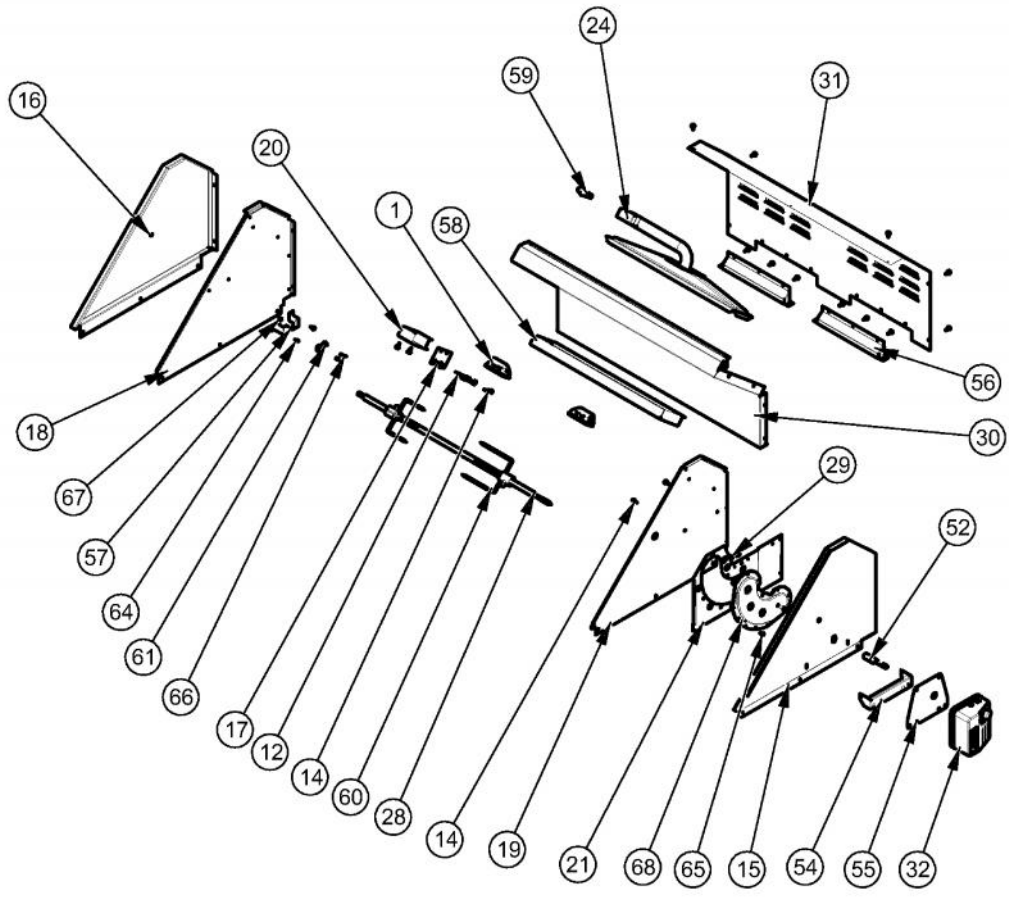

Ref #	Part Number	Qty.	Description
1	034082-000	2	120V HALOGEN LIGHT ASM
12	015357-000	1	IGNITOR, W/WIRE
14	020055-000	18	SCR, DR, HXWH, 410SS, NPLT, 10-18 X 1/2
15	029451-000	1	WINDSHIELD, BQ, OS, RH
16	029452-000	1	WINDSHIELD, BQ, OS, LH
17	029454-000	1	BRACKET, ROTIS IGNITOR, MTG
18	029455-000	1	WINDSHIELD, BQ, IS, LH
19	029456-000	1	WINDSHIELD, BQ, IS, RH
20	029457-000	1	COVER, ROTIS IGNITOR
21	029463-000	1	SUPPORT, GEAR
24	G3005289	1	BURNER,ASM,,ASM,IR,20
28	031219-000	1	SPIT, RTSR ROD 36
29	031824-000	1	BRACKET, MOUNTING SUPPORT
30	031871-000	1	BACKPLATE, BQ, INT, 36
31	031879-000	1	PANEL, REAR, BQ, 36
32	032461-000	1	MOTOR, ROTIS
35	PD020073	1	SRW NO.10 X 24 X 3/8 WAFER HD TYPE23
52	035020-000	1	STUD, COUPLING, ROTIS ASM
54	035056-000	1	SUPPORT BRACKET, MTG, RTSR
55	035060-000	1	SUPPORT BRACKET, MTG, RTSR MTR (IF BUILT BEFORE 4/23/12 ORDER 038269-000)
NI	038269-000	1	ROTIS MOUNTING BRACKET KIT
NI	037377-000	1	ADAPTER, HEX, ROTISSERIE MOTOR ADAPTER
56	035136-000	2	FLUE DIVERTER
57	B2005278	1	ROTISSERIE ROLLER BRACKET (PHASE 2)
58	B2005347	1	INFRARED FRAME
59	PB050060	1	I/R VENTURI (PHASE 2 BBQ)
60	032881-000	2	FORK, RTSR
61	PC020025	2	DRIP TRAY WHEEL
64	PD020055	2	NO.10 X 1/2 PAN PHIL. TEK. SS
66	PD020082	2	10 X 24 COUNTERSUNK S.S. SCREW
67	PD030044	2	10-24 KEPS NUT SS
68	PC070024	1	ROTIS. GEAR BOX ASSY
NI	034607-000	2	FASTENER, BOLT, 5/16 - 1-1/2