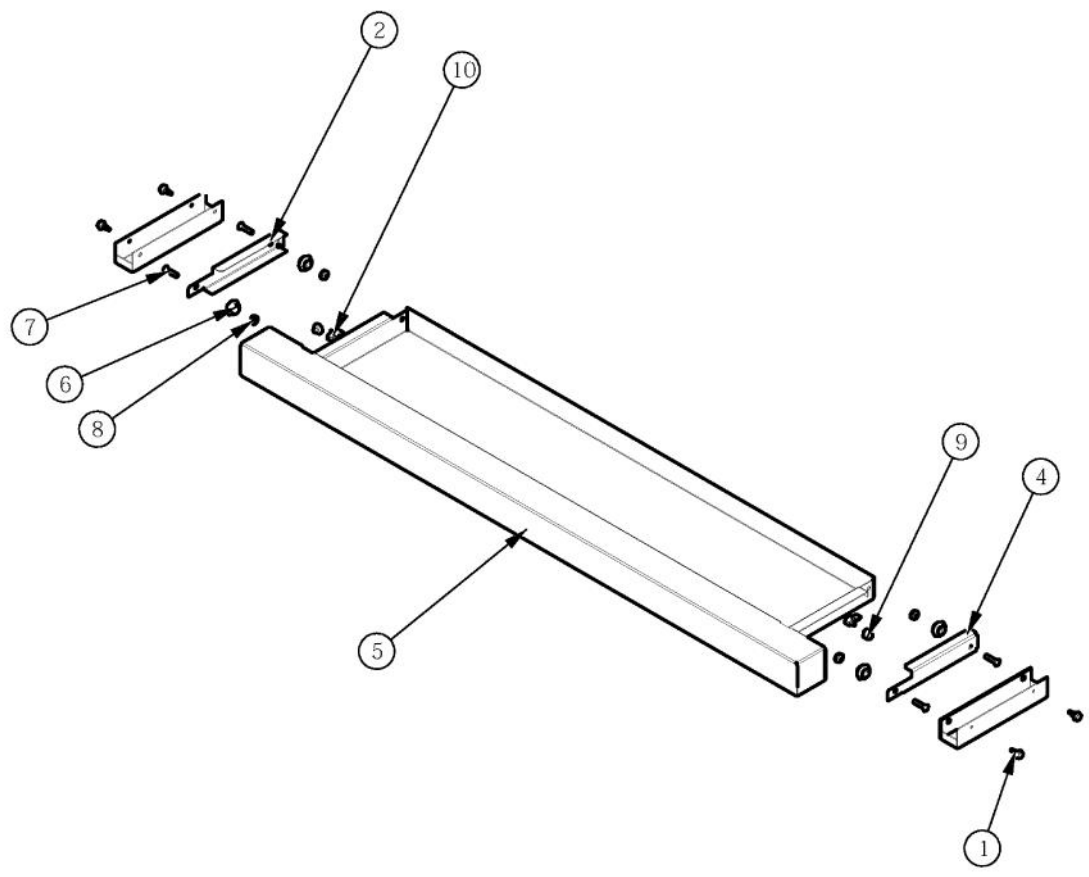

----- Manual continues below -----

Ref #	Part Number	Qty.	Description
1	006021-000	1	SCE, PWR, LED, 12VAC
2	020055-000	7	SCR, DR, HXWH, 410SS, NPLT, 10-18 X 1/2
3	029459-000	2	PANEL, LWR SIDE
4	031195-000	1	FRAME, GRILL, TOP, 36
5	031559-000	2	BRACKET, SUPPORT, CORNER COVER LH
6	031560-000	2	BRACKET, SUPPORT, CORNER COVER RH
7	031570-000	1	BRACKET, MOUNTING, MODULE
8	032167-000	1	BRACKET, BACK SUPPORT, VGBQ13603
9	034663-000	2	SUPPORT, TRAY, BRIQUETTE VGBQ13603
10	034923-000	1	PANEL, HEAT SHIELD, SUPPORT
11	035133-000	1	PANEL, HEAT SHIELD, FRONT
12	PA020047	1	INVENSYS 0+4 RE-IGNITION SPARK MODULE
13	PD950013	2	LATCH PANEL ACCESS

Ref #	Part Number	Qty.	Description
1	004706-000	3	MACHINE SCREW, 6-32 X 3/8, PAN HD, PHILLIPS
5	029479-000	1	U-BURNER, BQ ASM
6	031232-000	3	BOX, U BURNER, 36
7	031264-000	3	GRATE, GRILL, 36
11	032370-000	3	TRAY, CRMC, BRIQUETTE, ASM
13	PB020114	3	FLASH TUBE (VGBQ3002T)
14	PB040288	3	SMOKER BURNER IGNITER

Ref #	Part Number	Qty.	Description
1	020055-000	4	SCR, DR, HXWH, 410SS, NPLT, 10-18 X 1/2
2	031555-000	1	DRIP TRAY GUIDE, LH
4	031554-000	1	DRIP TRAY GUIDE, RH
5	031917-000	1	DRIP TRAY, BQ 36
6	PC020025	4	DRIP TRAY WHEEL
7	PD020082	4	10 X 24 COUNTERSUNK S.S. SCREW
8	PD030044	4	10-24 KEPS NUT SS
9	PD040004	2	GROMMET BUMPER
10	PD950012	2	STRIKE PANEL ACCESS