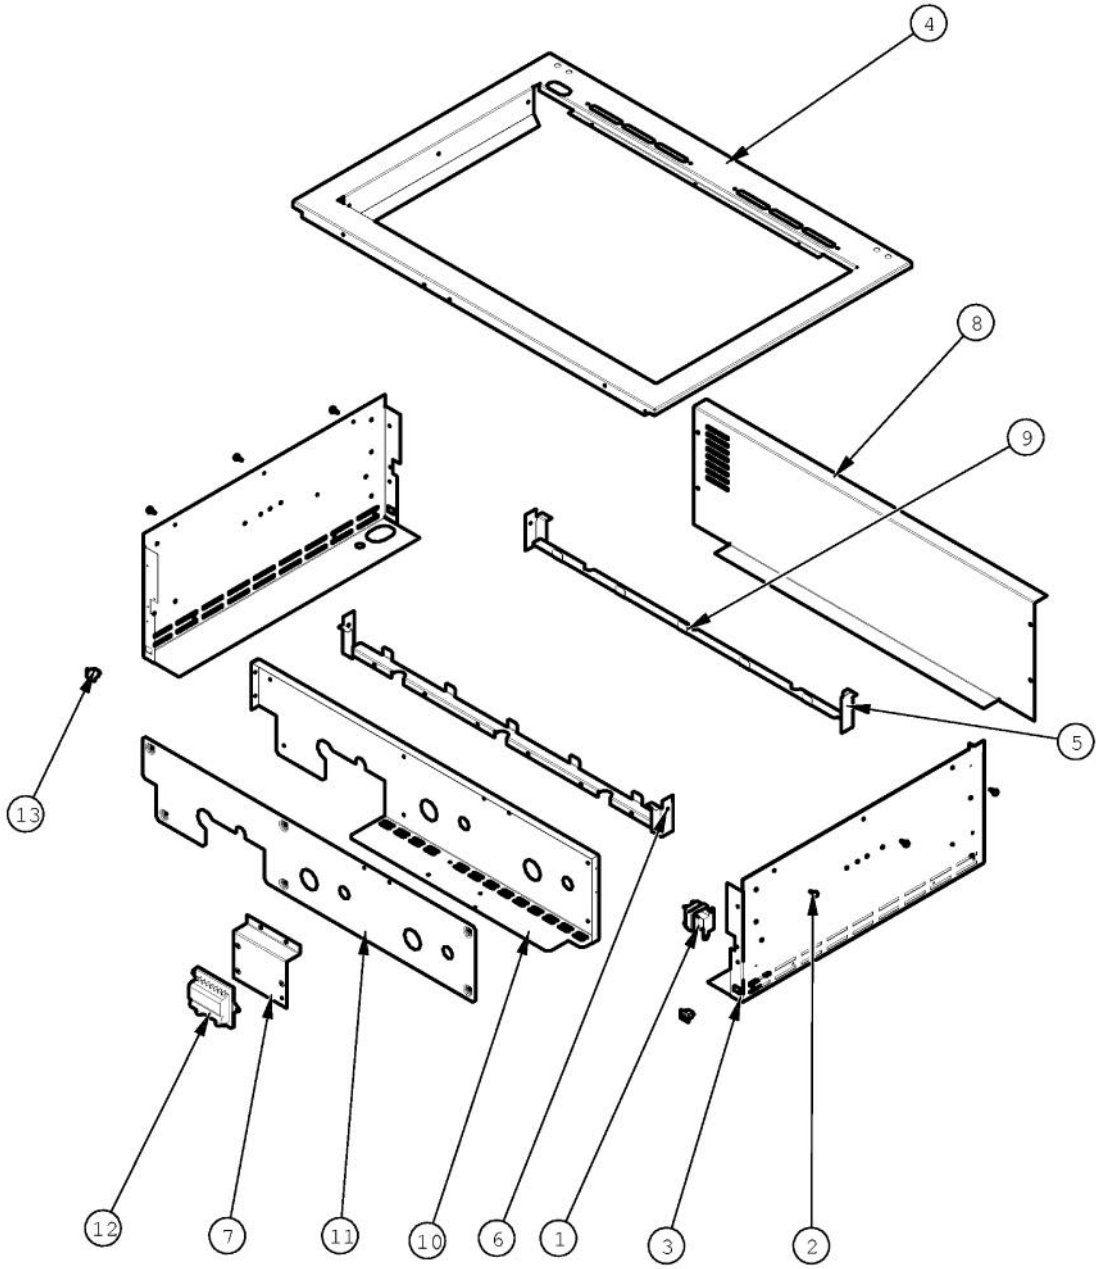

----- Manual continues below -----

Ref #	Part Number	Qty.	Description
1	006021-000	1	SCE, PWR, LED, 12VAC
2	020055-000	7	SCR, DR, HXWH, 410SS, NPLT, 10-18 X 1/2
3	029459-000	2	PANEL, LWR SIDE
4	031195-000	1	FRAME, GRILL, TOP, 36
5	031559-000	2	BRACKET, SUPPORT, CORNER COVER LH
6	031560-000	2	BRACKET, SUPPORT, CORNER COVER RH
7	031570-000	1	BRACKET, MOUNTING, MODULE
8	032167-000	1	BRACKET, BACK SUPPORT, VGBQ13603
9	034663-000	2	SUPPORT, TRAY, BRIQUETTE VGBQ13603
10	034923-000	1	PANEL, HEAT SHIELD, SUPPORT
11	035133-000	1	PANEL, HEAT SHIELD, FRONT
12	PA020047	1	INVENSYS 0+4 RE-IGNITION SPARK MODULE
13	PD950013	2	LATCH PANEL ACCESS

Ref #	Part Number	Qty.	Description
1	004706-000	3	MACHINE SCREW, 6-32 X 3/8, PAN HD, PHILLIPS
5	029479-000	1	U-BURNER, BQ ASM
6	031232-000	3	BOX, U BURNER, 36
7	031264-000	3	GRATE, GRILL, 36
11	032370-000	3	TRAY, CRMC, BRIQUETTE, ASM
13	PB020114	3	FLASH TUBE (VGBQ3002T)
14	PB040288	3	SMOKER BURNER IGNITER

Ref #	Part Number	Qty.	Description
1	020055-000	4	SCR, DR, HXWH, 410SS, NPLT, 10-18 X 1/2
2	031555-000	1	DRIP TRAY GUIDE, LH
4	031554-000	1	DRIP TRAY GUIDE, RH
5	031917-000	1	DRIP TRAY, BQ 36
6	PC020025	4	DRIP TRAY WHEEL
7	PD020082	4	10 X 24 COUNTERSUNK S.S. SCREW
8	PD030044	4	10-24 KEPS NUT SS
9	PD040004	2	GROMMET BUMPER
10	PD950012	2	STRIKE PANEL ACCESS