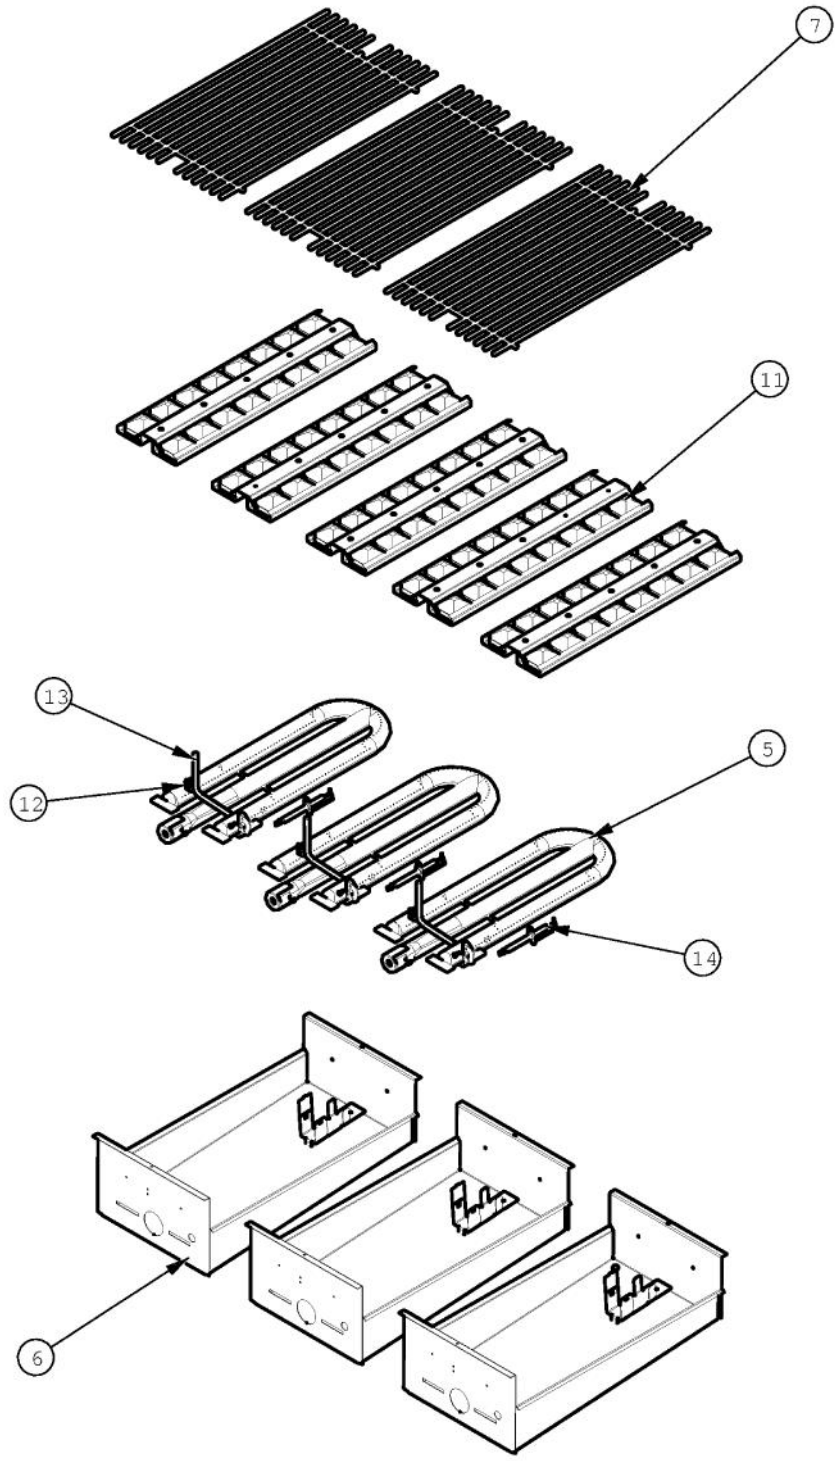

----- Manual continues below -----

Ref #	Part Number	Qty.	Description
1	006021-000	1	SCE, PWR, LED, 12VAC
2	020055-000	7	SCR, DR, HXWH, 410SS, NPLT, 10-18 X 1/2
3	029459-000	2	PANEL, LWR SIDE
4	031195-000	1	FRAME, GRILL, TOP, 36
5	031559-000	2	BRACKET, SUPPORT, CORNER COVER LH
6	031560-000	2	BRACKET, SUPPORT, CORNER COVER RH
7	031570-000	1	BRACKET, MOUNTING, MODULE
8	032167-000	1	BRACKET, BACK SUPPORT, VGBQ13603
9	034663-000	2	SUPPORT, TRAY, BRIQUETTE VGBQ13603
10	034923-000	1	PANEL, HEAT SHIELD, SUPPORT
11	035133-000	1	PANEL, HEAT SHIELD, FRONT
12	PA020047	1	INVENSYS 0+4 RE-IGNITION SPARK MODULE
13	PD950013	2	LATCH PANEL ACCESS

Ref #	Part Number	Qty.	Description
1	004706-000	3	MACHINE SCREW, 6-32 X 3/8, PAN HD, PHILLIPS
5	029479-000	1	U-BURNER, BQ ASM
6	031232-000	3	BOX, U BURNER, 36
7	031264-000	3	GRATE, GRILL, 36
11	032370-000	3	TRAY, CRMC, BRIQUETTE, ASM
13	PB020114	3	FLASH TUBE (VGBQ3002T)
14	PB040288	3	SMOKER BURNER IGNITER

Ref #	Part Number	Qty.	Description
1	020055-000	4	SCR, DR, HXWH, 410SS, NPLT, 10-18 X 1/2
2	031555-000	1	DRIP TRAY GUIDE, LH
4	031554-000	1	DRIP TRAY GUIDE, RH
5	031917-000	1	DRIP TRAY, BQ 36
6	PC020025	4	DRIP TRAY WHEEL
7	PD020082	4	10 X 24 COUNTERSUNK S.S. SCREW
8	PD030044	4	10-24 KEPS NUT SS
9	PD040004	2	GROMMET BUMPER
10	PD950012	2	STRIKE PANEL ACCESS