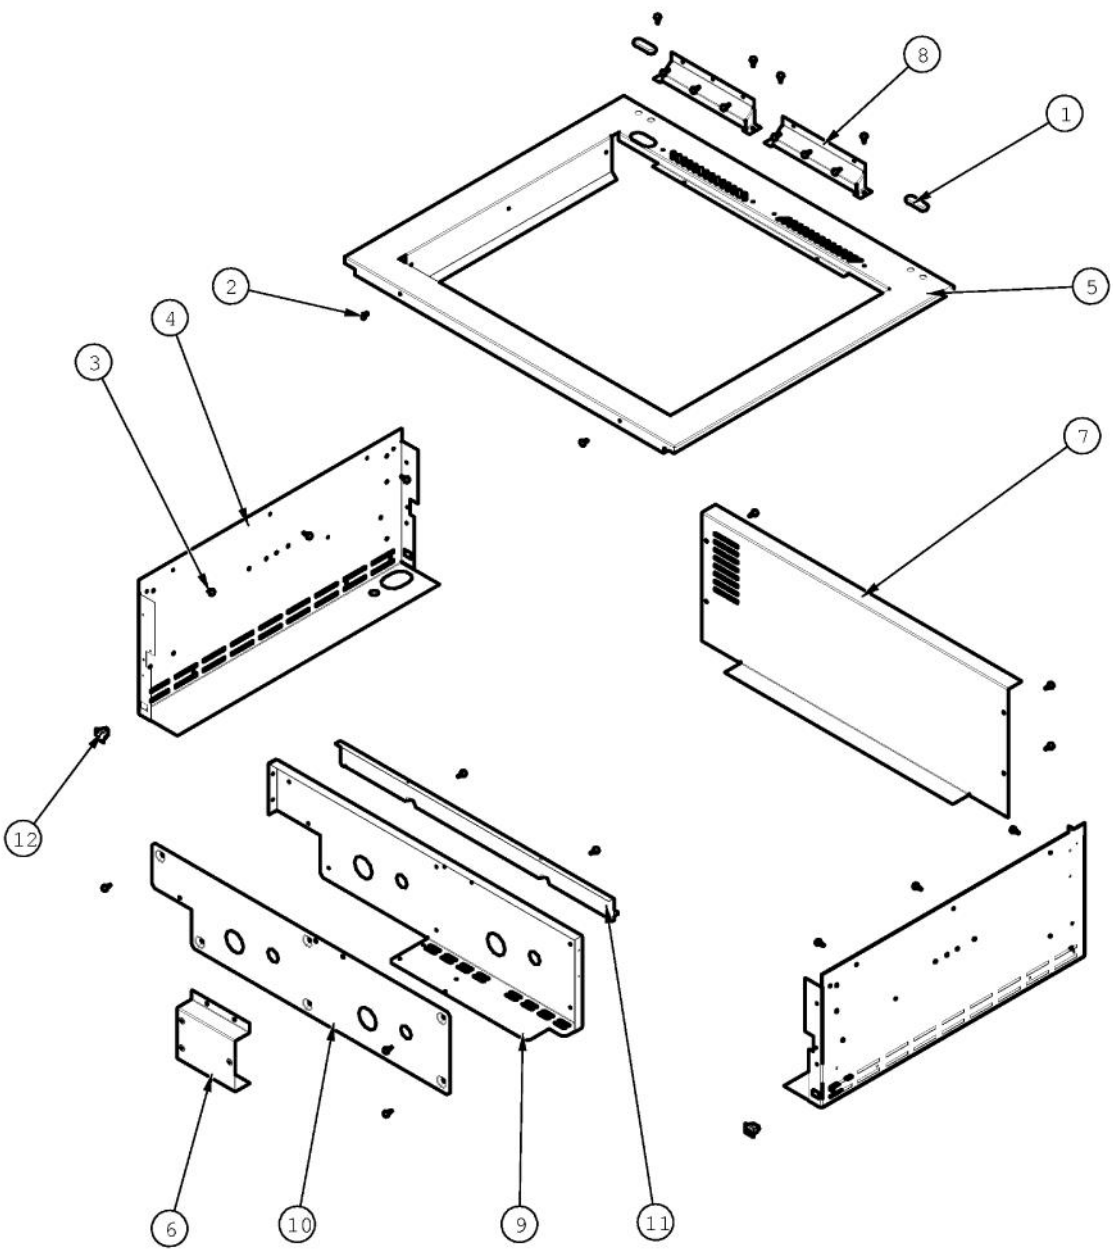

# VIKING VGBQ3300RE Owner's Manual

[Shop genuine replacement parts for VIKING  
VGBQ3300RE](#)

[Find Your VIKING Grill Parts - Select From 210 Models](#)

----- Manual continues below -----

Ref #	Part Number	Qty.	Description
1	002671-000	2	RUBBER DOOR BUMPER
2	014143-000	2	SCR 10-12 A SHLD TRP 1/2 S ZN BLUE
3	020055-000	25	SCR, DR, HXWH, 410SS, NPLT, 10-18 X 1/2
4	029459-000	2	PANEL, LWR SIDE
5	029460-000	1	FRAME, GRL, TOP
6	031570-000	1	BRACKET, MOUNTING, MODULE
7	031849-000	1	BRACKET, BACK SUPPORT
8	035606-000	2	FLUE DIVERTER, 30
9	035648-000	1	PANEL, SUPPORT, HEAT SHIELD
10	035668-000	1	PANEL, FRONT, HEAT SHIELD
11	036024-000	1	SUPPORT, TRAY, BRIQUETTE, 30
12	PD950013	2	LATCH PANEL ACCESS

Ref #	Part Number	Qty.	Description
1	004706-000	4	MACHINE SCREW, 6-32 X 3/8, PAN HD, PHILLIPS
2	020055-000	4	SCR, DR, HXWH, 410SS, NPLT, 10-18 X 1/2
5	029434-000	2	GRATE, BQ GRILL
6	029461-000	2	BOX, U BURNER, 30
7	029479-000	2	U-BURNER, BQ ASM
8	032239-000	1	BRACKET, REAR GRILL BURNER
10	032370-000	4	TRAY, CRMC, BRIQUETTE, ASM
12	036024-000	1	SUPPORT, TRAY, BRIQUETTE, 30
14	PB020114	1	FLASH TUBE (VGBQ3002T)
15	PB040288	2	SMOKER BURNER IGNITER

Ref #	Part Number	Qty.	Description
1	020055-000	4	SCR, DR, HXWH, 410SS, NPLT, 10-18 X 1/2
2	031548-000	1	DRIP TRAY ASM, BQ, 30
3	031555-000	1	DRIP TRAY GUIDE, LH
5	031554-000	1	DRIP TRAY GUIDE, RH
6	PC020025	4	DRIP TRAY WHEEL
7	PD020082	4	10 X 24 COUNTERSUNK S.S. SCREW
8	PD030044	4	10-24 KEPS NUT SS
9	PD040004	2	GROMMET BUMPER