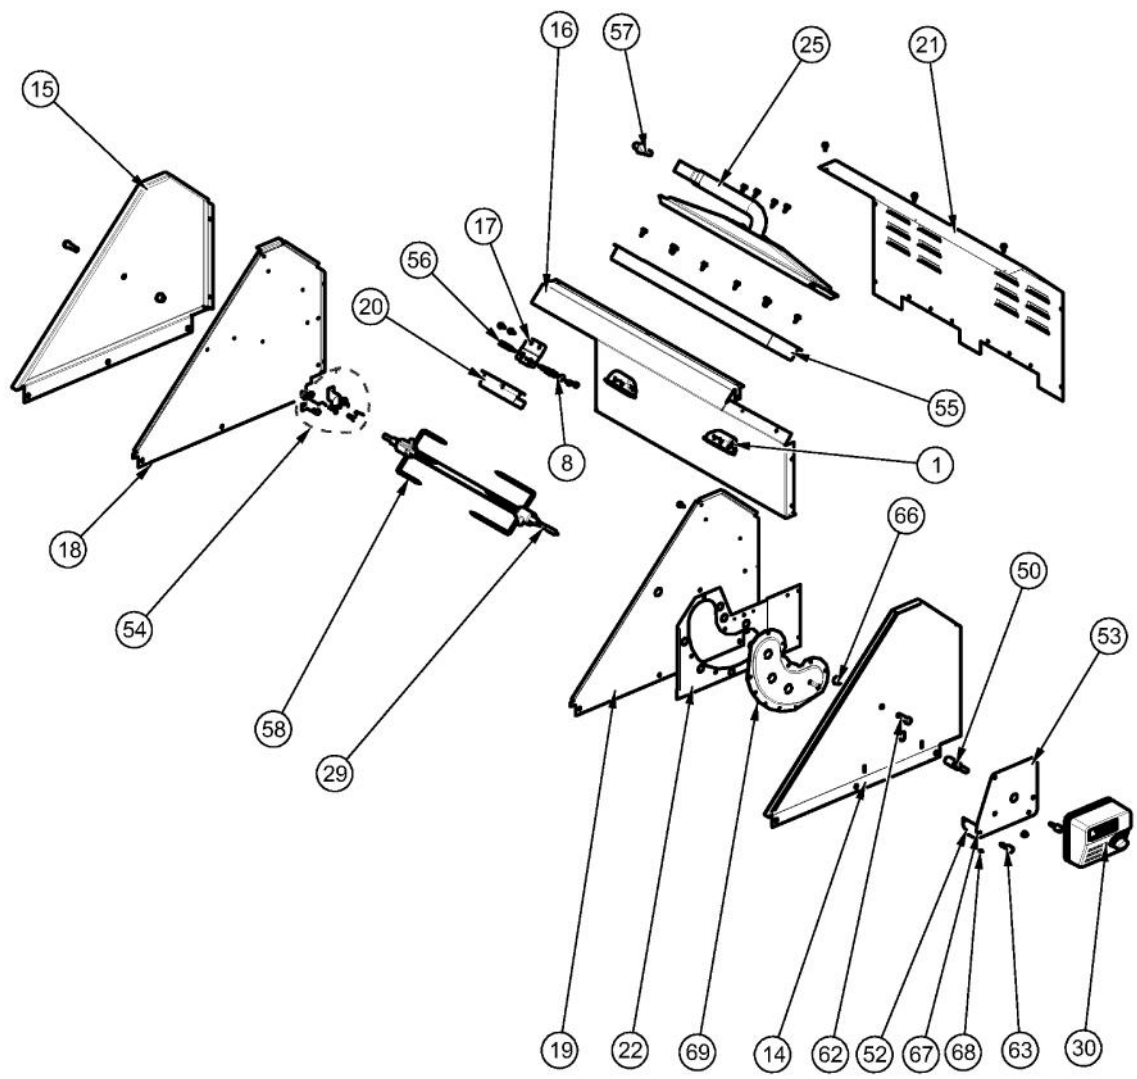

Ref #	Part Number	Qty.	Description
1	034082-000	2	120V HALOGEN LIGHT ASM
8	015357-000	1	IGNITOR, W/WIRE
14	029451-000	1	WINDSHIELD, BQ, OS, RH
15	029452-000	1	WINDSHIELD, BQ, OS, LH
16	029453-000	1	BACKPLATE, BQ, INT
17	029454-000	1	BRACKET, ROTIS IGNITOR, MTG
18	029455-000	1	WINDSHIELD, BQ, IS, LH
19	029456-000	1	WINDSHIELD, BQ, IS, RH
20	029457-000	1	COVER, ROTIS IGNITOR
21	029462-000	1	PANEL, REAR BQ
22	029463-000	1	SUPPORT, GEAR
25	G3005289	1	BURNER,ASM,,ASM,IR,20
29	PB060054	1	ROTIS SPIT ROD 30
30	032461-000	1	MOTOR, ROTIS
50	035020-000	1	STUD, COUPLING, ROTIS ASM
52	035056-000	1	SUPPORT BRACKET, MTG, RTSR
53	035368-000	1	SUPPORT BRACKET, MTG, RTSR MTR (IF BUILT BEFORE 4/23/12 ORDER 038269-000)
NI	038269-000	1	ROTIS MOUNTING BRACKET KIT
NI	037377-000	1	ADAPTER, HEX, ROTISSERIE MOTOR ADAPTER
54	037589-000	1	ROLLER, BRKT, ROTIS, ASM
55	B2005347	1	INFRARED FRAME
56	PB010162	1	THERMOCOUPLE - BBQ GRILL W/ ROTIS
57	PB050060	1	I/R VENTURI (PHASE 2 BBQ)
58	032881-000	2	FORK, RTSR
62	034607-000	2	FASTENER, BOLT, 5/16 - 1-1/2
63	PD010090	2	ROTIS FASTENER KNOB
66	PD030063	2	10-C05-HC 5/16-18 FLANGE NUT
67	PD030064	2	CAPTURE NUT 1/4 NO.20
68	PD040004	2	GROMMET BUMPER
69	PC070024	1	ROTIS. GEAR BOX ASSY