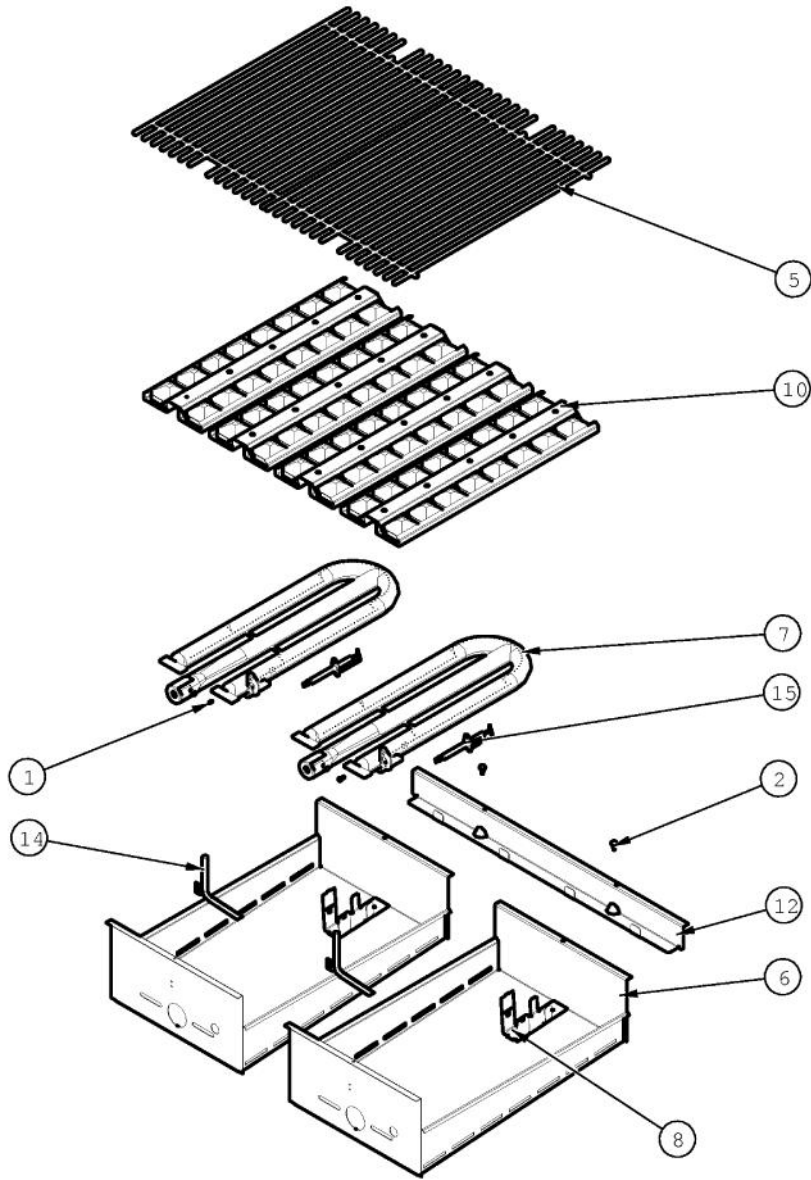

# VIKING VGBQ3300RE Owner's Manual

[Shop genuine replacement parts for VIKING  
VGBQ3300RE](#)

[Find Your VIKING Grill Parts - Select From 210 Models](#)

----- Manual continues below -----

Ref #	Part Number	Qty.	Description
1	002671-000	2	RUBBER DOOR BUMPER
2	014143-000	2	SCR 10-12 A SHLD TRP 1/2 S ZN BLUE
3	020055-000	25	SCR, DR, HXWH, 410SS, NPLT, 10-18 X 1/2
4	029459-000	2	PANEL, LWR SIDE
5	029460-000	1	FRAME, GRL, TOP
6	031570-000	1	BRACKET, MOUNTING, MODULE
7	031849-000	1	BRACKET, BACK SUPPORT
8	035606-000	2	FLUE DIVERTER, 30
9	035648-000	1	PANEL, SUPPORT, HEAT SHIELD
10	035668-000	1	PANEL, FRONT, HEAT SHIELD
11	036024-000	1	SUPPORT, TRAY, BRIQUETTE, 30
12	PD950013	2	LATCH PANEL ACCESS

Ref #	Part Number	Qty.	Description
1	004706-000	4	MACHINE SCREW, 6-32 X 3/8, PAN HD, PHILLIPS
2	020055-000	4	SCR, DR, HXWH, 410SS, NPLT, 10-18 X 1/2
5	029434-000	2	GRATE, BQ GRILL
6	029461-000	2	BOX, U BURNER, 30
7	029479-000	2	U-BURNER, BQ ASM
8	032239-000	1	BRACKET, REAR GRILL BURNER
10	032370-000	4	TRAY, CRMC, BRIQUETTE, ASM
12	036024-000	1	SUPPORT, TRAY, BRIQUETTE, 30
14	PB020114	1	FLASH TUBE (VGBQ3002T)
15	PB040288	2	SMOKER BURNER IGNITER

Ref #	Part Number	Qty.	Description
1	020055-000	4	SCR, DR, HXWH, 410SS, NPLT, 10-18 X 1/2
2	031548-000	1	DRIP TRAY ASM, BQ, 30
3	031555-000	1	DRIP TRAY GUIDE, LH
5	031554-000	1	DRIP TRAY GUIDE, RH
6	PC020025	4	DRIP TRAY WHEEL
7	PD020082	4	10 X 24 COUNTERSUNK S.S. SCREW
8	PD030044	4	10-24 KEPS NUT SS
9	PD040004	2	GROMMET BUMPER