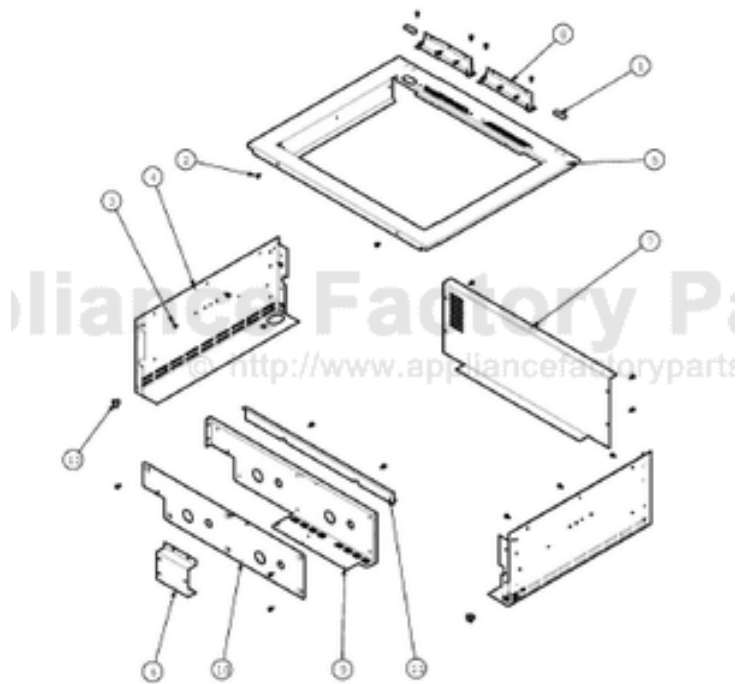

# VIKING VGBQ3300RE Owner's Manual

[Shop genuine replacement parts for VIKING  
VGBQ3300RE](#)

[Find Your VIKING Grill Parts - Select From 210 Models](#)

----- Manual continues below -----

Ref #	Part Number	Qty.	Description
1	002671-000	2	RUBBER DOOR BUMPER
2	014143-000	2	SCR 10-12 A SHLD TRP 1/2 S ZN BLUE
3	020055-000	25	SCR, DR, HXWH, 410SS, NPLT, 10-18 X 1/2
4	029459-000	2	PANEL, LWR SIDE
5	029460-000	1	FRAME, GRL, TOP
6	031570-000	1	BRACKET, MOUNTING, MODULE
7	031849-000	1	BRACKET, BACK SUPPORT
8	035606-000	2	FLUE DIVERTER, 30
9	035648-000	1	PANEL, SUPPORT, HEAT SHIELD
10	035668-000	1	PANEL, FRONT, HEAT SHIELD
11	036024-000	1	SUPPORT, TRAY, BRIQUETTE, 30
12	PD950013	2	LATCH PANEL ACCESS

Ref #	Part Number	Qty.	Description
1	004706-000	4	MACHINE SCREW, 6-32 X 3/8, PAN HD, PHILLIPS
2	020055-000	4	SCR, DR, HXWH, 410SS, NPLT, 10-18 X 1/2
5	029434-000	2	GRATE, BQ GRILL
6	029461-000	2	BOX, U BURNER, 30
7	029479-000	2	U-BURNER, BQ ASM
8	032239-000	1	BRACKET, REAR GRILL BURNER
10	032370-000	4	TRAY, CRMC, BRIQUETTE, ASM
12	036024-000	1	SUPPORT, TRAY, BRIQUETTE, 30
14	PB020114	1	FLASH TUBE (VGBQ3002T)
15	PB040288	2	SMOKER BURNER IGNITER

Ref #	Part Number	Qty.	Description
1	020055-000	4	SCR, DR, HXWH, 410SS, NPLT, 10-18 X 1/2
2	031548-000	1	DRIP TRAY ASM, BQ, 30
3	031555-000	1	DRIP TRAY GUIDE, LH
5	031554-000	1	DRIP TRAY GUIDE, RH
6	PC020025	4	DRIP TRAY WHEEL
7	PD020082	4	10 X 24 COUNTERSUNK S.S. SCREW
8	PD030044	4	10-24 KEPS NUT SS
9	PD040004	2	GROMMET BUMPER