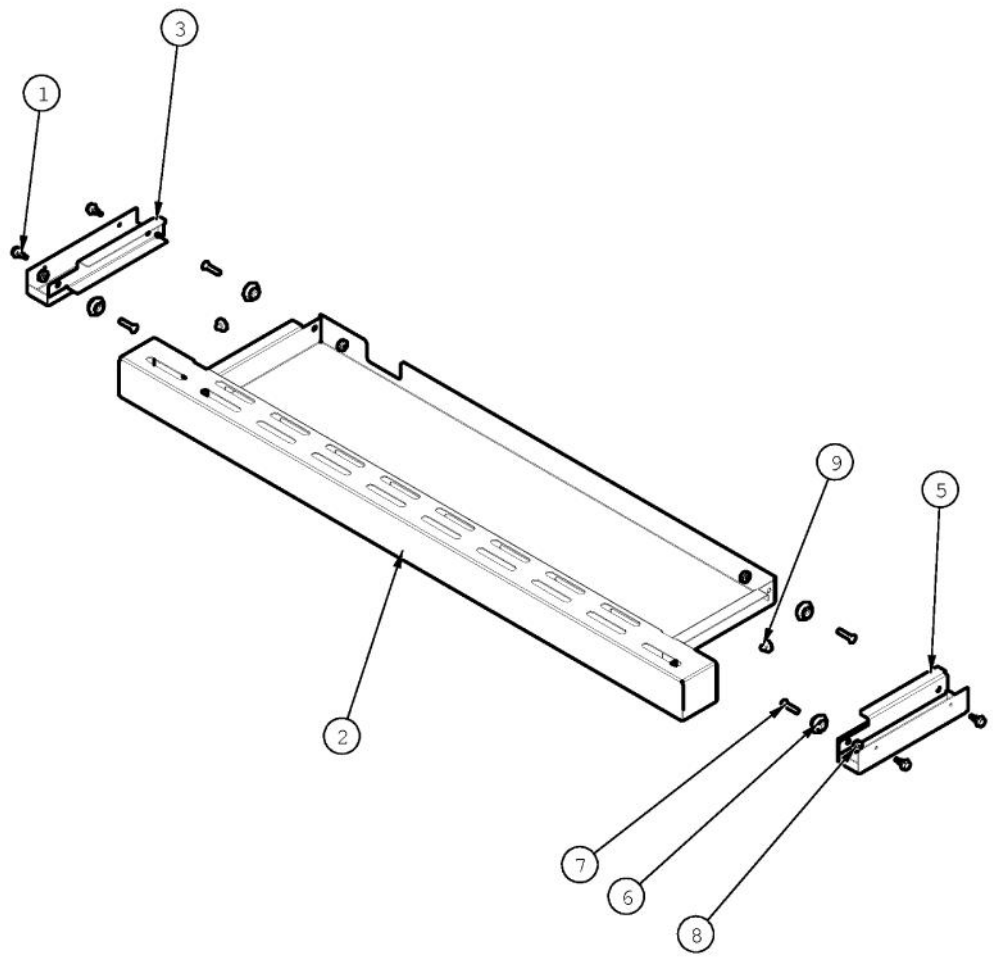

Ref #	Part Number	Qty.	Description
1	004706-000	4	MACHINE SCREW, 6-32 X 3/8, PAN HD, PHILLIPS
2	020055-000	4	SCR, DR, HXWH, 410SS, NPLT, 10-18 X 1/2
5	029434-000	2	GRATE, BQ GRILL
6	029461-000	2	BOX, U BURNER, 30
7	029479-000	2	U-BURNER, BQ ASM
8	032239-000	1	BRACKET, REAR GRILL BURNER
10	032370-000	4	TRAY, CRMC, BRIQUETTE, ASM
12	036024-000	1	SUPPORT, TRAY, BRIQUETTE, 30
14	PB020114	1	FLASH TUBE (VGBQ3002T)
15	PB040288	2	SMOKER BURNER IGNITER

Ref #	Part Number	Qty.	Description
1	003563-000	1	ROTIS BURNER KNOB
4	015009-000	1	OUTDOOR LOGO - 3 CHROME
7	020041-000	3	SCR, DR, PH, PNH, 410 SS, NPLT, 6-20 X 3/8
8	020055-000	3	SCR, DR, HXWH, 410SS, NPLT, 10-18 X 1/2
10	023650-000	1	NIPPLE, ASM
11	023652-000	1	COUPLER, ASM
12	029468-000	1	MANIFOLD, BQ13002, NAT ASM
14	032728-2384	1	PANEL, CNTRL WELD W/GRAPHICS, BQ13002R
18	003561-000	2	OUTDOOR GRILL KNOB
23	PA020045	3	IGNITOR SWITCH
24	PA070005	1	PRESSURE REG.(LP) RV47L-77-10.0
24	PA070006	1	PRESSURE REGULATOR - NATURAL
25	PB010163	1	OVEN LIGHT SWITCH KNOB BK
26	PB010220	1	I.R. SAFETY VALVE LP
27	PB010304	3	KNOB BEZEL
28	PB020239	1	7/8 FLARE TO 1/2 FEMALE CONNECTOR
29	PB040046	2	1/2 CLOSE NIPPLE (VGSO166)
30	PD010012	3	VALVE BOLT 1/4-20 UNC-2B 5/16 M.S.
31	PD030006	2	CAPPED WASHER PAL NUT
32	PE050019	1	OVEN LIGHT SWITCH (VGSO166) 90-DEG.
33	PE050063	1	SPARKER SWITCH
36	014953-000	2	VALVE, GAS, ASM, U BNR - LP
36	014952-000	2	VALVE, GAS, ASM, U BNR
NI	PB020227	1	HIGH PRESSURE LP HOSE
NI	PA010138	1	CYLINDER CONNECTION
NI	PA070007	1	LP TANK REGULATOR (VGBQ)

Ref #	Part Number	Qty.	Description
1	020055-000	4	SCR, DR, HXWH, 410SS, NPLT, 10-18 X 1/2
2	031548-000	1	DRIP TRAY ASM, BQ, 30
3	031555-000	1	DRIP TRAY GUIDE, LH
5	031554-000	1	DRIP TRAY GUIDE, RH
6	PC020025	4	DRIP TRAY WHEEL
7	PD020082	4	10 X 24 COUNTERSUNK S.S. SCREW
8	PD030044	4	10-24 KEPS NUT SS
9	PD040004	2	GROMMET BUMPER