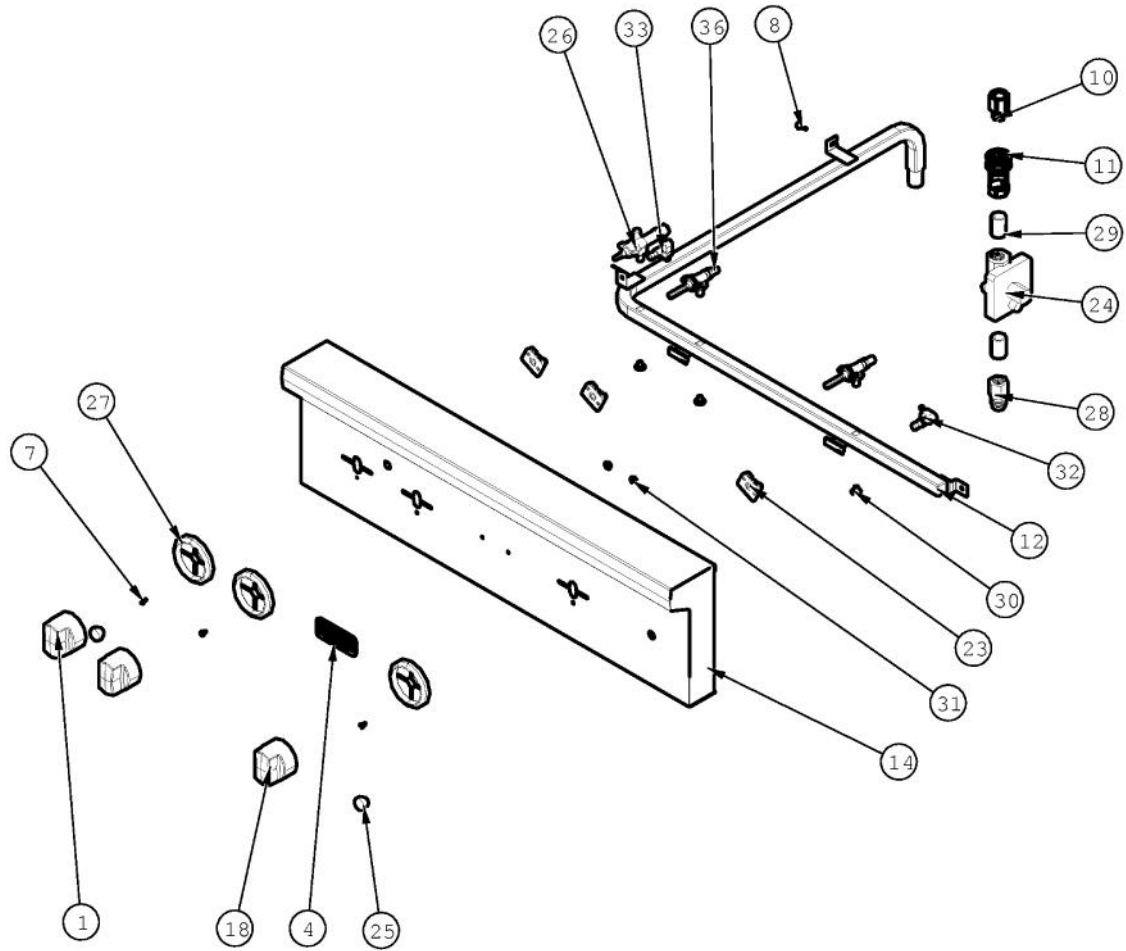

# VIKING VGBQ3300RE Owner's Manual

[Shop genuine replacement parts for VIKING  
VGBQ3300RE](#)

[Find Your VIKING Grill Parts - Select From 210 Models](#)

----- Manual continues below -----

Ref #	Part Number	Qty.	Description
1	002671-000	2	RUBBER DOOR BUMPER
2	014143-000	2	SCR 10-12 A SHLD TRP 1/2 S ZN BLUE
3	020055-000	25	SCR, DR, HXWH, 410SS, NPLT, 10-18 X 1/2
4	029459-000	2	PANEL, LWR SIDE
5	029460-000	1	FRAME, GRL, TOP
6	031570-000	1	BRACKET, MOUNTING, MODULE
7	031849-000	1	BRACKET, BACK SUPPORT
8	035606-000	2	FLUE DIVERTER, 30
9	035648-000	1	PANEL, SUPPORT, HEAT SHIELD
10	035668-000	1	PANEL, FRONT, HEAT SHIELD
11	036024-000	1	SUPPORT, TRAY, BRIQUETTE, 30
12	PD950013	2	LATCH PANEL ACCESS

Ref #	Part Number	Qty.	Description
1	004706-000	4	MACHINE SCREW, 6-32 X 3/8, PAN HD, PHILLIPS
2	020055-000	4	SCR, DR, HXWH, 410SS, NPLT, 10-18 X 1/2
5	029434-000	2	GRATE, BQ GRILL
6	029461-000	2	BOX, U BURNER, 30
7	029479-000	2	U-BURNER, BQ ASM
8	032239-000	1	BRACKET, REAR GRILL BURNER
10	032370-000	4	TRAY, CRMC, BRIQUETTE, ASM
12	036024-000	1	SUPPORT, TRAY, BRIQUETTE, 30
14	PB020114	1	FLASH TUBE (VGBQ3002T)
15	PB040288	2	SMOKER BURNER IGNITER

Ref #	Part Number	Qty.	Description
1	020055-000	4	SCR, DR, HXWH, 410SS, NPLT, 10-18 X 1/2
2	031548-000	1	DRIP TRAY ASM, BQ, 30
3	031555-000	1	DRIP TRAY GUIDE, LH
5	031554-000	1	DRIP TRAY GUIDE, RH
6	PC020025	4	DRIP TRAY WHEEL
7	PD020082	4	10 X 24 COUNTERSUNK S.S. SCREW
8	PD030044	4	10-24 KEPS NUT SS
9	PD040004	2	GROMMET BUMPER