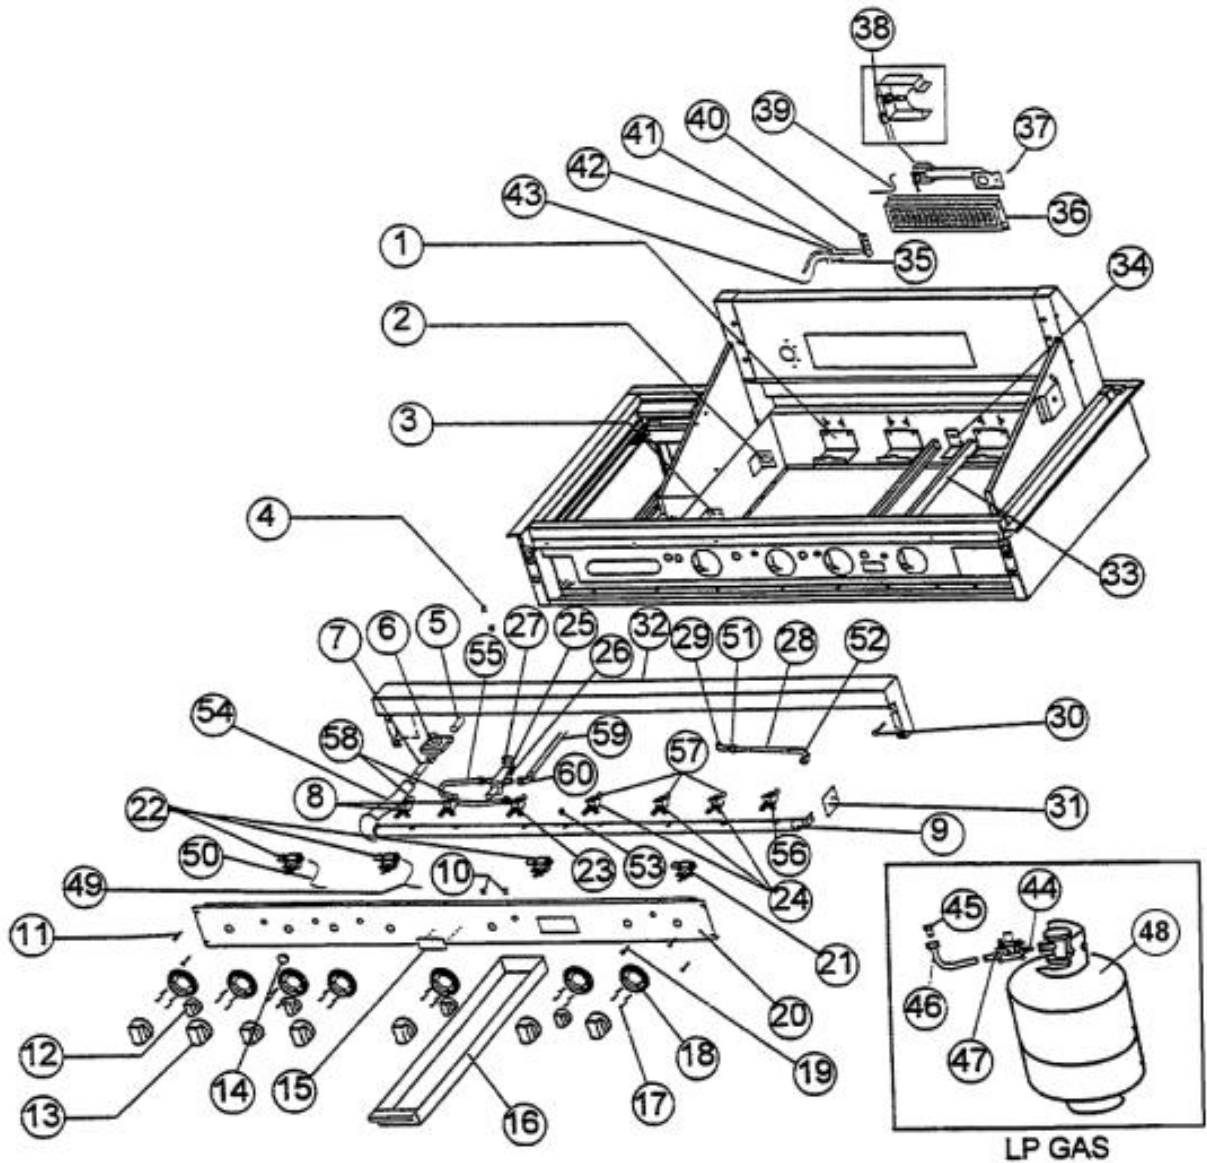

Ref #	Part Number	Qty.	Description
1	PB060028		GRILL GRATES
2	E9103271		SUB TO B2007409
3	B2003345		BURNER COVER - (VGBQ)
4	PE030042		BURNR COVER HANDL.BBQ48/CHNO.P44-1010
5	PA020014		SPARK IGNITER
6	G5004548		SS BURNER KIT REP PA080035
7	B2003273		IGNITOR COVERS (VGBQ)
8	B2003270		BURNER DRIP SHIELD (VGBQ)
9	B2003791		CENTER SHIELD (VGBQ)
10	PB050054		SMOKER BURNER - 36/48 BBQ GRILL
11	PB040122		IGNITOR FOR (BBQ GRILL) (1647-89)
12	PA030002SS		BURNER BOWL (VGBQ) XSSX
13	B2003546		IGNITOR COVER LH (VGBQ)
14	PE030039		SPIT HANDLE (ROT. BBQ GRILL)
15	PB060058		SPIT FORK
16	PB060033		SPIT ROD ROTIS 30 BBQ GRILL
17	G3203346		ROTIS ASSY S
18	PE070184		ROTISSERIE MOTOR
19	PE070189		ELECTRICAL SUPPLY CORD - BBQ GRILL
20	PB080002		BROILER PAN
21	PA060030		V GRATE-VGRT XBKX
22	B3003233		SIDE BURNER GRATE SUPT-BBQ GRILL
23	PA080037		TOP BURNER FRONT REPL PA080007
24	PA080036		TOP BURNER REAR REPL PA080008
25	B2003260		BURNER SUPT - BBQ GRILL