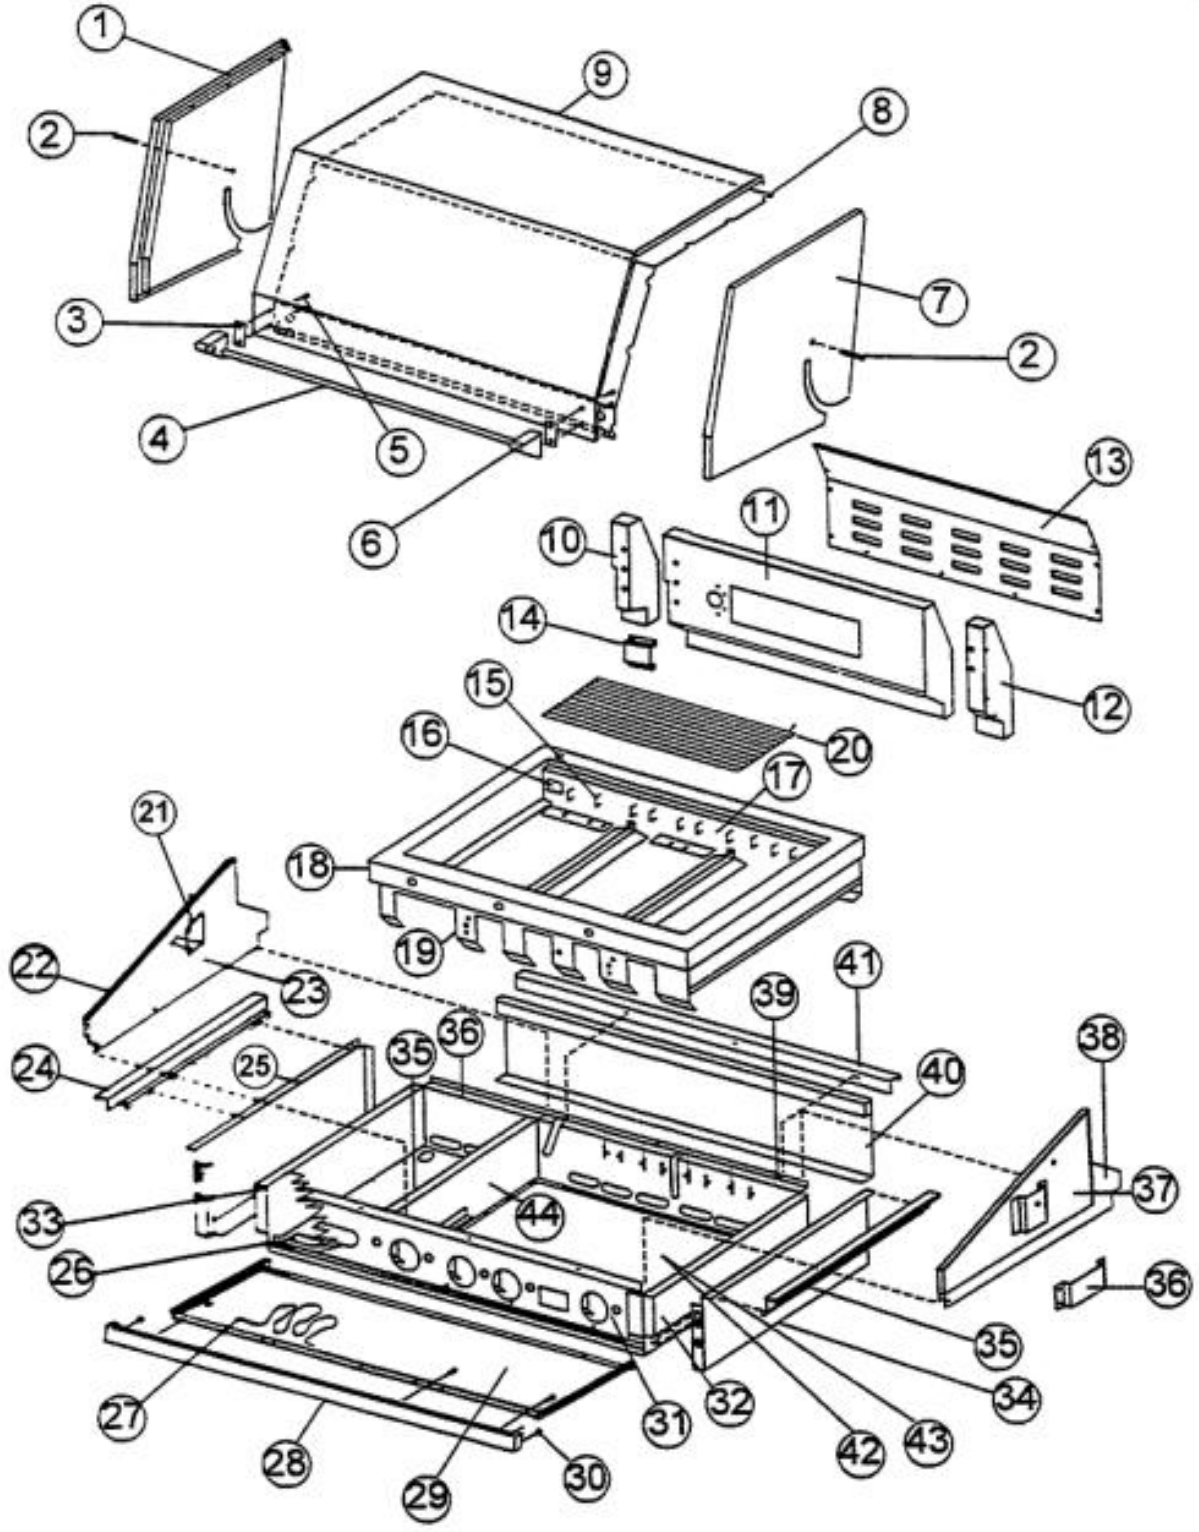

Ref #	Part Number	Qty.	Description
1	H3003763		CANOPY END SUBASSY LH BBQ
2	PD010034		3/8 X 1 SHOULDER BOLT SS
3	PD040010		DOOR HANDLE SPACER
4	PE030041		DOOR HANDLE (CANOPY) XSSX (VGBQ30)
	PE030045PVD		CANOPY HANDLE (30) PVD
5	PD020059		1/4-20 X 1/2 CAP SCREW SS
6	PE030001		BRACKET, DOOR, HANDLE
	PE030001PVD		END CAP DOOR HANDLE XBR
7	H3003762		CANOPY END SUBASSY RH BBQ
8	B2003218		CANOPY HEAT SHIELD BBQ GRILL 30
9	B2003217		CANOPY BODY BBQ GRILL 30
	B9003217FG		CANOPY BODY XFGX
	B9003217VB		CANOPY BODY XVBX
10	B3003321		IR SUPT END LH - BBQ GRILL
11	G3103323		IR ASSY - 30 BBQ GRILL
	E9103213		IR HOUSING(NO ROTIS.)30 BBQ GRILL
12	B3003320		IR SUPT END RH - BBQ GRILL
13	B2003214		REAR COVER BBQ GRILL 30
	B2003331		REAR COVER BBQ GRILL 48
14	B2003319		THERMOCOUPLE / IGN. COVER-BBQ GRILL
15	B2001147		GRATE SUPT ANGLE (VGBQ) XSSX
16	Not Replaceable		REGULATOR LABEL
17	B2003211		REAR SHIELD BBQ GRILL 30
18	B2004232		30 GRILL FRAME
19	B2004207		FRONT SHIELD (VGBQ4122)
20	PB060032		WARMING RACK
21	B2003307		ROTIS SADDLE - BBQ GRILL
22	G3003303		O/S WINDSHIELD LH-BBQ GRILL
23	B2004236		INSIDE WIND SHIELD L.H.
24	B2003244		SIDE TRIM CAB. LH BBQ GRILL 48
25	B2003242		SIDE PANEL LH BBQ GRILL 48
26	Not Replaceable		RATING PLATE
27	G5004200		LIGHTING WAND ASSY (VGBQ)
28	B3003231		DRIP TRAY HANDLE BBQ GRILL 41
29	B3003229		DRP TRAY BBQ GRILL 41
30	PD040004		GROMMET BUMPER
31	B2003767		FRONT SUPT (VGBQ412)
32	B2003236		BURNER BOX SIDE RH BBQ GRILL
33	B2003237		BURNER BOX SIDE LH BBQ GRILL
34	B2003241		SIDE PANEL RH BBQ GRILL 48
35	B2003243		SIDE TRIM CAB. RH BBQ GRILL 48
36	B2003306		ROTIS MOUNTING BRKT-BBQ
37	G3003302		O/S WINDSHEILD RH-BBQ GRILL
38	B2004235		INSIDE WIND SHIELD R.H.
39	B2003224		REAR SUPT BBQ GRILL 36
40	B3003226		REAR PANEL BBQ GRILL 41
41	B2003232		REAR TRIM BBQ GRILL 36
42	B2003223		BTM INSUL. SHIELD BBQ GRILL 36
43	B2003222		BURNER BOX BTM BBQ GRILL 36
44	B2003790		SIDE BURNER SHIELD (VGBQ)