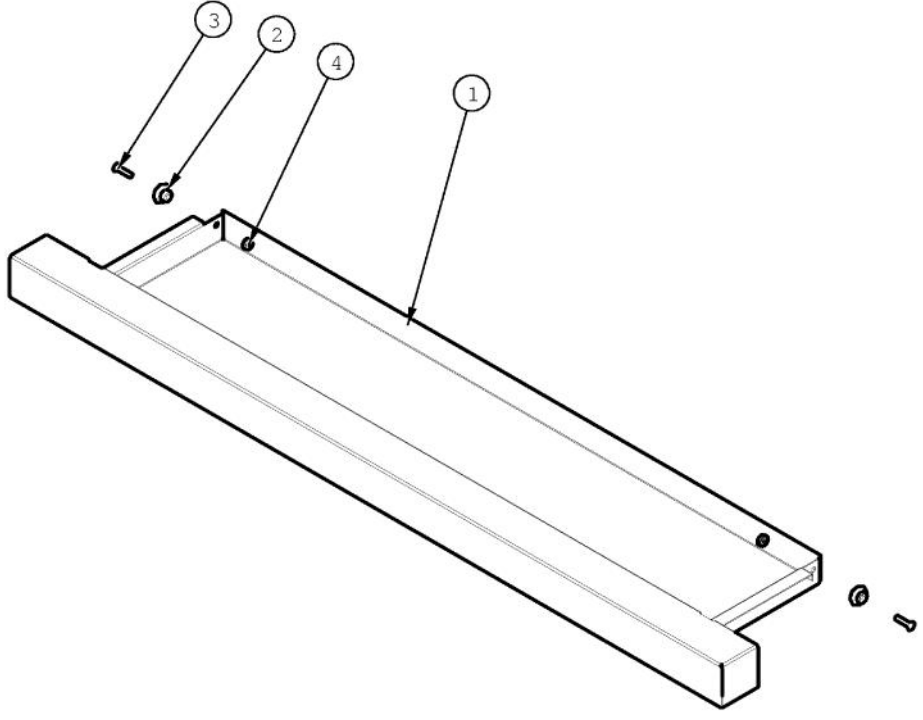

Ref #	Part Number	Qty.	Description
1	029458-000	1	DRIP TRAY, BQ 30
2	PC020025	2	DRIP TRAY WHEEL
3	PD020082	2	10 X 24 COUNTERSUNK S.S. SCREW
4	PD030044	4	10-24 KEPS NUT SS