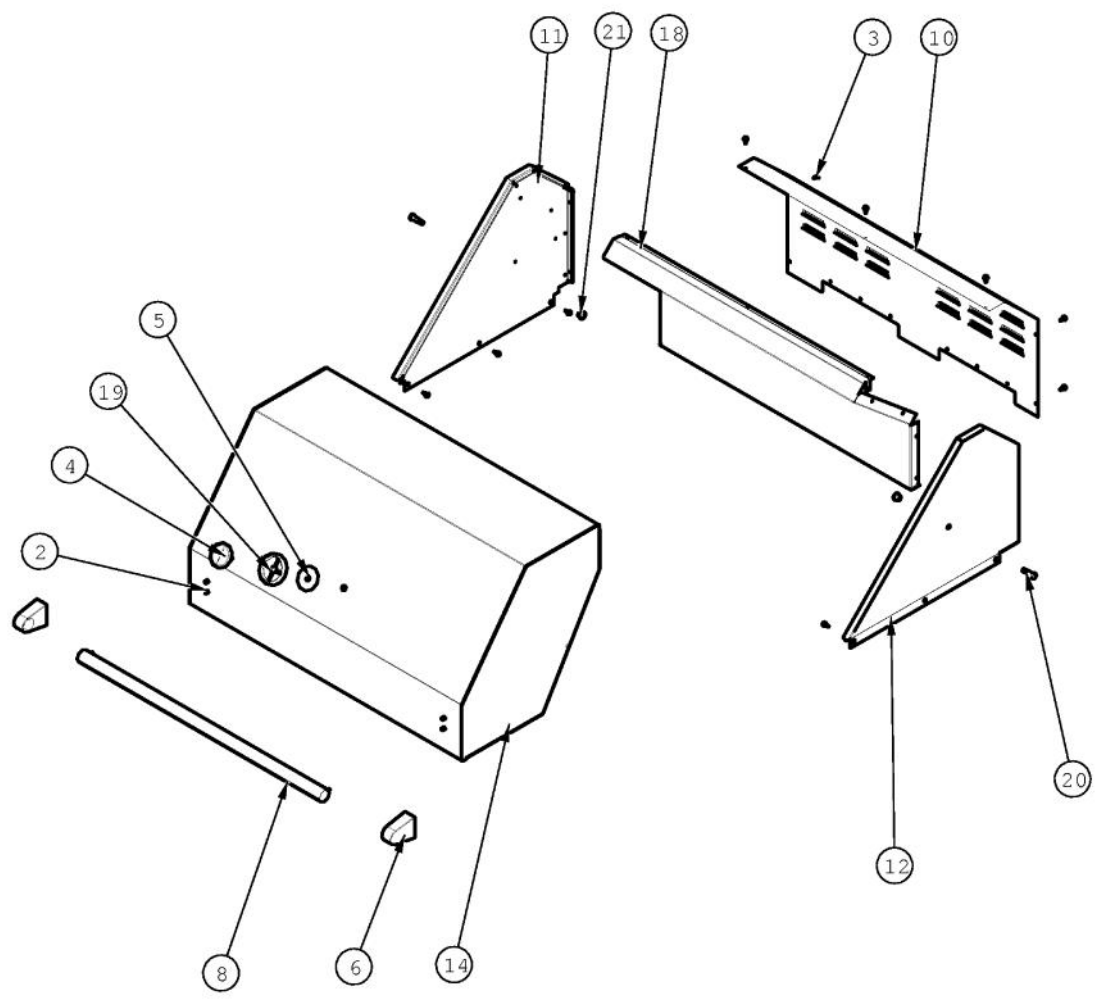

----- Manual continues below -----

Ref #	Part Number	Qty.	Description
1	002671-000	2	RUBBER DOOR BUMPER
2	020055-000	15	SCR, DR, HXWH, 410SS, NPLT, 10-18 X 1/2
3	029459-000	2	PANEL, LWR SIDE
4	031195-000	1	FRAME, GRILL, TOP, 36
5	031555-000	1	DRIP TRAY GUIDE, LH
6	031554-000	1	DRIP TRAY GUIDE, RH
10	031879-000	1	PANEL, REAR, BQ, 36
11	033540-000	1	BRACKET, MTG SUPPORT, IGN ASM, 9V
12	PC020025	2	DRIP TRAY WHEEL
13	PD020082	2	10 X 24 COUNTERSUNK S.S. SCREW
14	PD030044	2	10-24 KEPS NUT SS
15	PD950012	2	STRIKE PANEL ACCESS
16	PM010049	1	SPARK MODULE BATTERY PHASE II
17	PA020036	1	SPARK MODULE

Ref #	Part Number	Qty.	Description
1	004706-000	3	MACHINE SCREW, 6-32 X 3/8, PAN HD, PHILLIPS
3	029479-000	3	U-BURNER, BQ ASM
4	031232-000	3	BOX, U BURNER, 36
5	032285-000	3	GRILL, CKNG, GRATE, PORC
6	032239-000	3	BRACKET, REAR GRILL BURNER
8	032370-000	5	TRAY, CRMC, BRIQUETTE, ASM
10	PB020114	3	FLASH TUBE (VGBQ3002T)
11	PB040288	3	SMOKER BURNER IGNITER

Ref #	Part Number	Qty.	Description
1	015009-000	1	OUTDOOR LOGO - 3 CHROME
4	020055-000	2	SCR, DR, HXWH, 410SS, NPLT, 10-18 X 1/2
6	PB040146	1	1/2 X 3/8 FLARE ADAPTER (VGBQ)
8	031197-000	1	MANIFOLD, VGBQ13603
11	032740-2387	1	PANEL, CNTRL WELD W/GRAPHICS, BQ13602
12	002884-000	1	MANIFOLD PLUG
14	003561-000	3	OUTDOOR GRILL KNOB
18	PB010163	1	OVEN LIGHT SWITCH KNOB BK
26	014953-000	3	VALVE, GAS, ASM, U BNR - LP
26	014952-000	3	VALVE, GAS, ASM, U BNR
19	PB010304	3	KNOB BEZEL
20	PD010012	4	VALVE BOLT 1/4-20 UNC-2B 5/16 M.S.
21	PD030006	2	CAPPED WASHER PAL NUT
22	PE050063	1	SPARKER SWITCH
NI	PA070005	1	PRESSURE REG.(LP) RV47L-77-10.0
NI	PA070006	1	PRESSURE REGULATOR - NATURAL
NI	PB040046	2	1/2 CLOSE NIPPLE (VGSO166)
NI	PB040235	1	1/2NPT TO 3/8 FLARE COUPLING
NI	PB020227	1	HIGH PRESSURE LP HOSE
NI	PA010138	1	CYLINDER CONNECTION
NI	PA070007	1	LP TANK REGULATOR (VGBQ)