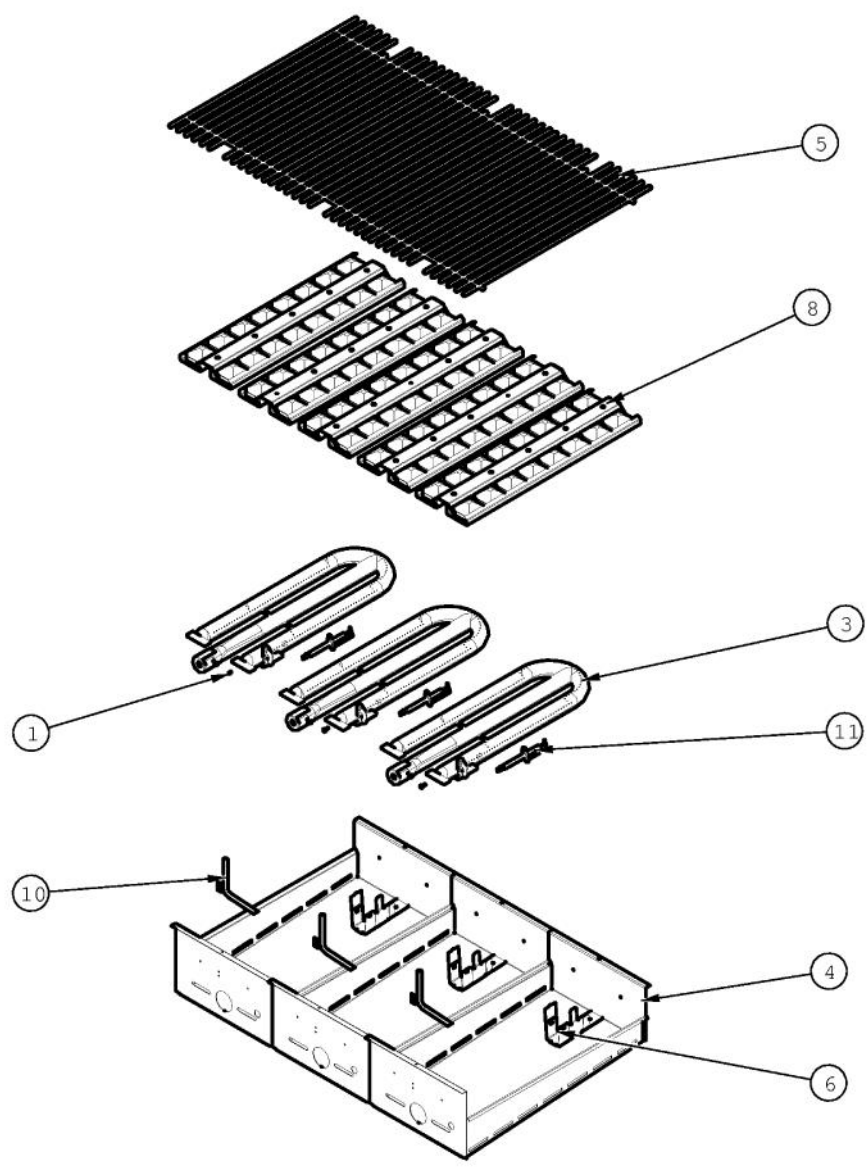

----- Manual continues below -----

Ref #	Part Number	Qty.	Description
1	002671-000	2	RUBBER DOOR BUMPER
2	020055-000	15	SCR, DR, HXWH, 410SS, NPLT, 10-18 X 1/2
3	029459-000	2	PANEL, LWR SIDE
4	031195-000	1	FRAME, GRILL, TOP, 36
5	031555-000	1	DRIP TRAY GUIDE, LH
6	031554-000	1	DRIP TRAY GUIDE, RH
10	031879-000	1	PANEL, REAR, BQ, 36
11	033540-000	1	BRACKET, MTG SUPPORT, IGN ASM, 9V
12	PC020025	2	DRIP TRAY WHEEL
13	PD020082	2	10 X 24 COUNTERSUNK S.S. SCREW
14	PD030044	2	10-24 KEPS NUT SS
15	PD950012	2	STRIKE PANEL ACCESS
16	PM010049	1	SPARK MODULE BATTERY PHASE II
17	PA020036	1	SPARK MODULE

Ref #	Part Number	Qty.	Description
1	004706-000	3	MACHINE SCREW, 6-32 X 3/8, PAN HD, PHILLIPS
3	029479-000	3	U-BURNER, BQ ASM
4	031232-000	3	BOX, U BURNER, 36
5	032285-000	3	GRILL, CKNG, GRATE, PORC
6	032239-000	3	BRACKET, REAR GRILL BURNER
8	032370-000	5	TRAY, CRMC, BRIQUETTE, ASM
10	PB020114	3	FLASH TUBE (VGBQ3002T)
11	PB040288	3	SMOKER BURNER IGNITER

Ref #	Part Number	Qty.	Description
1	029458-000	1	DRIP TRAY, BQ 30
2	PC020025	2	DRIP TRAY WHEEL
3	PD020082	2	10 X 24 COUNTERSUNK S.S. SCREW
4	PD030044	4	10-24 KEPS NUT SS

*No Image
Available*

Ref #	Part Number	Qty.	Description
NI	G4006377	1	WIRE ASSY (VGBQ-T SERIES) 15
NI	G4006379	2	WIRE ASSY (VGBQ-T SERIES) 25
NI	G4006380	2	WIRE ASSY (VGBQ-T SERIES) 15
NI	036446-000	1	WIRE ASM, GROUND 7.5
NI	036452-000	1	WIRE ASM, IGNITER, 21