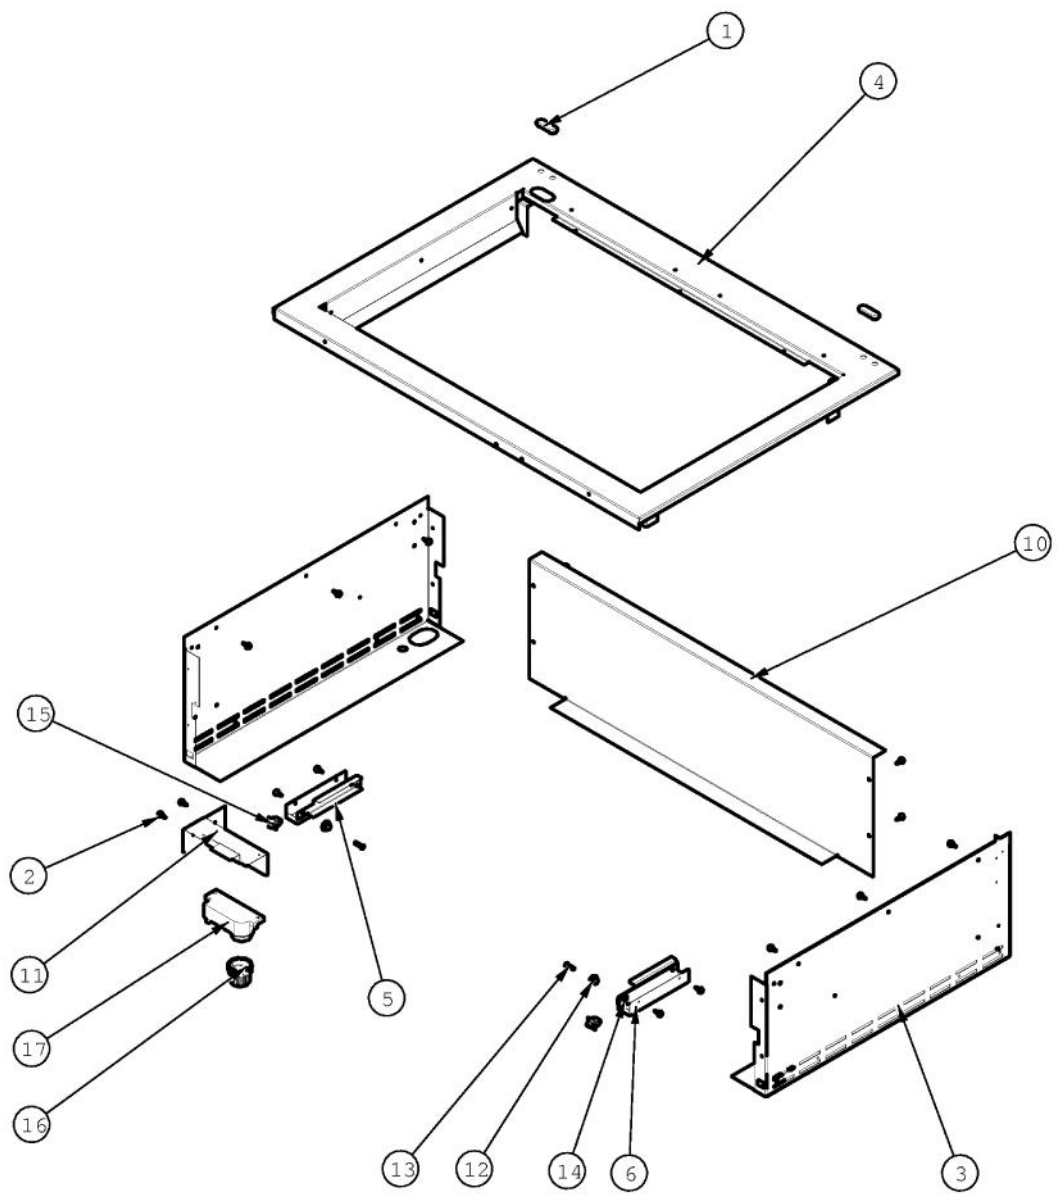

----- Manual continues below -----

Ref #	Part Number	Qty.	Description
1	002671-000	2	RUBBER DOOR BUMPER
2	020055-000	15	SCR, DR, HXWH, 410SS, NPLT, 10-18 X 1/2
3	029459-000	2	PANEL, LWR SIDE
4	031195-000	1	FRAME, GRILL, TOP, 36
5	031555-000	1	DRIP TRAY GUIDE, LH
6	031554-000	1	DRIP TRAY GUIDE, RH
10	031879-000	1	PANEL, REAR, BQ, 36
11	033540-000	1	BRACKET, MTG SUPPORT, IGN ASM, 9V
12	PC020025	2	DRIP TRAY WHEEL
13	PD020082	2	10 X 24 COUNTERSUNK S.S. SCREW
14	PD030044	2	10-24 KEPS NUT SS
15	PD950012	2	STRIKE PANEL ACCESS
16	PM010049	1	SPARK MODULE BATTERY PHASE II
17	PA020036	1	SPARK MODULE

Ref #	Part Number	Qty.	Description
1	004706-000	3	MACHINE SCREW, 6-32 X 3/8, PAN HD, PHILLIPS
3	029479-000	3	U-BURNER, BQ ASM
4	031232-000	3	BOX, U BURNER, 36
5	032285-000	3	GRILL, CKNG, GRATE, PORC
6	032239-000	3	BRACKET, REAR GRILL BURNER
8	032370-000	5	TRAY, CRMC, BRIQUETTE, ASM
10	PB020114	3	FLASH TUBE (VGBQ3002T)
11	PB040288	3	SMOKER BURNER IGNITER

Ref #	Part Number	Qty.	Description
1	015009-000	1	OUTDOOR LOGO - 3 CHROME
4	020055-000	2	SCR, DR, HXWH, 410SS, NPLT, 10-18 X 1/2
6	PB040146	1	1/2 X 3/8 FLARE ADAPTER (VGBQ)
8	031197-000	1	MANIFOLD, VGBQ13603
11	032740-2387	1	PANEL, CNTRL WELD W/GRAPHICS, BQ13602
12	002884-000	1	MANIFOLD PLUG
14	003561-000	3	OUTDOOR GRILL KNOB
18	PB010163	1	OVEN LIGHT SWITCH KNOB BK
26	014953-000	3	VALVE, GAS, ASM, U BNR - LP
26	014952-000	3	VALVE, GAS, ASM, U BNR
19	PB010304	3	KNOB BEZEL
20	PD010012	4	VALVE BOLT 1/4-20 UNC-2B 5/16 M.S.
21	PD030006	2	CAPPED WASHER PAL NUT
22	PE050063	1	SPARKER SWITCH
NI	PA070005	1	PRESSURE REG.(LP) RV47L-77-10.0
NI	PA070006	1	PRESSURE REGULATOR - NATURAL
NI	PB040046	2	1/2 CLOSE NIPPLE (VGSO166)
NI	PB040235	1	1/2NPT TO 3/8 FLARE COUPLING
NI	PB020227	1	HIGH PRESSURE LP HOSE
NI	PA010138	1	CYLINDER CONNECTION
NI	PA070007	1	LP TANK REGULATOR (VGBQ)