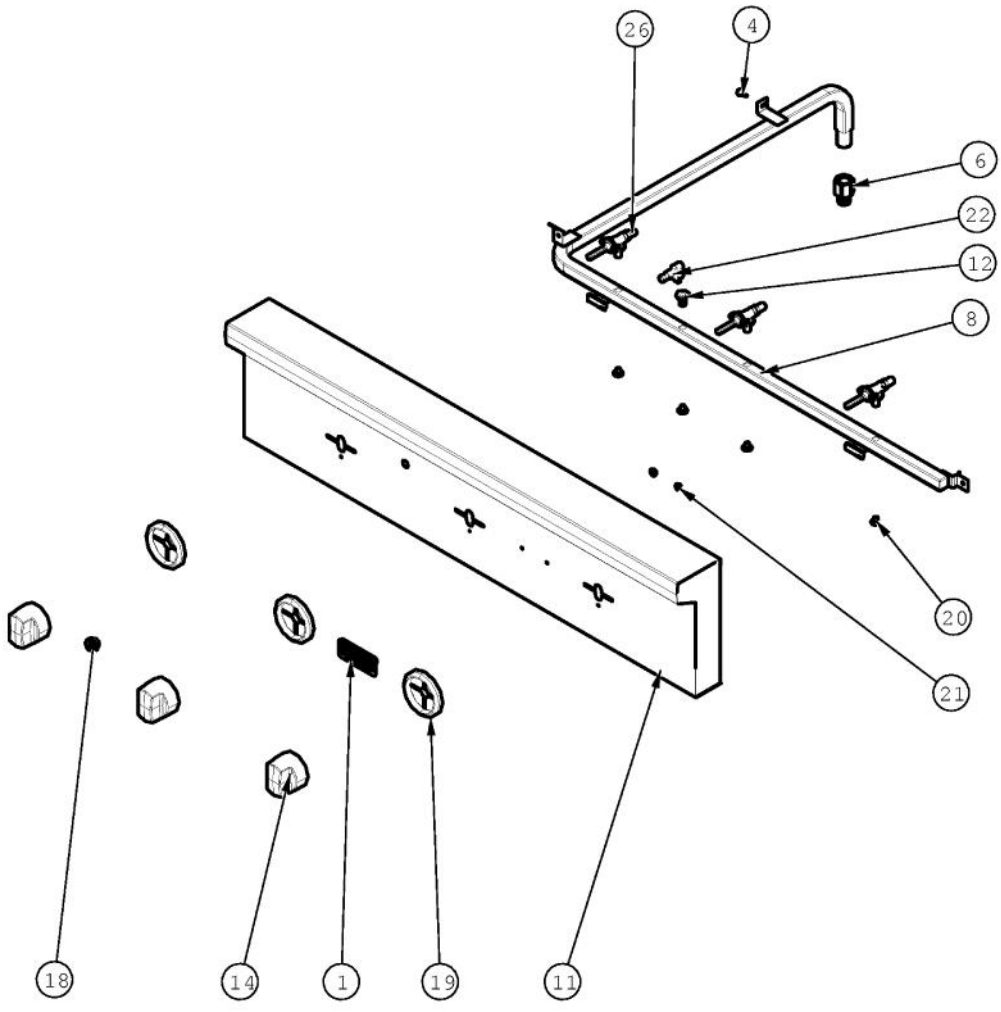

----- Manual continues below -----

Ref #	Part Number	Qty.	Description
1	002671-000	2	RUBBER DOOR BUMPER
2	020055-000	15	SCR, DR, HXWH, 410SS, NPLT, 10-18 X 1/2
3	029459-000	2	PANEL, LWR SIDE
4	031195-000	1	FRAME, GRILL, TOP, 36
5	031555-000	1	DRIP TRAY GUIDE, LH
6	031554-000	1	DRIP TRAY GUIDE, RH
10	031879-000	1	PANEL, REAR, BQ, 36
11	033540-000	1	BRACKET, MTG SUPPORT, IGN ASM, 9V
12	PC020025	2	DRIP TRAY WHEEL
13	PD020082	2	10 X 24 COUNTERSUNK S.S. SCREW
14	PD030044	2	10-24 KEPS NUT SS
15	PD950012	2	STRIKE PANEL ACCESS
16	PM010049	1	SPARK MODULE BATTERY PHASE II
17	PA020036	1	SPARK MODULE

Ref #	Part Number	Qty.	Description
1	004706-000	3	MACHINE SCREW, 6-32 X 3/8, PAN HD, PHILLIPS
3	029479-000	3	U-BURNER, BQ ASM
4	031232-000	3	BOX, U BURNER, 36
5	032285-000	3	GRILL, CKNG, GRATE, PORC
6	032239-000	3	BRACKET, REAR GRILL BURNER
8	032370-000	5	TRAY, CRMC, BRIQUETTE, ASM
10	PB020114	3	FLASH TUBE (VGBQ3002T)
11	PB040288	3	SMOKER BURNER IGNITER

Ref #	Part Number	Qty.	Description
1	029458-000	1	DRIP TRAY, BQ 30
2	PC020025	2	DRIP TRAY WHEEL
3	PD020082	2	10 X 24 COUNTERSUNK S.S. SCREW
4	PD030044	4	10-24 KEPS NUT SS

*No Image
Available*

Ref #	Part Number	Qty.	Description
NI	G4006377	1	WIRE ASSY (VGBQ-T SERIES) 15
NI	G4006379	2	WIRE ASSY (VGBQ-T SERIES) 25
NI	G4006380	2	WIRE ASSY (VGBQ-T SERIES) 15
NI	036446-000	1	WIRE ASM, GROUND 7.5
NI	036452-000	1	WIRE ASM, IGNITER, 21