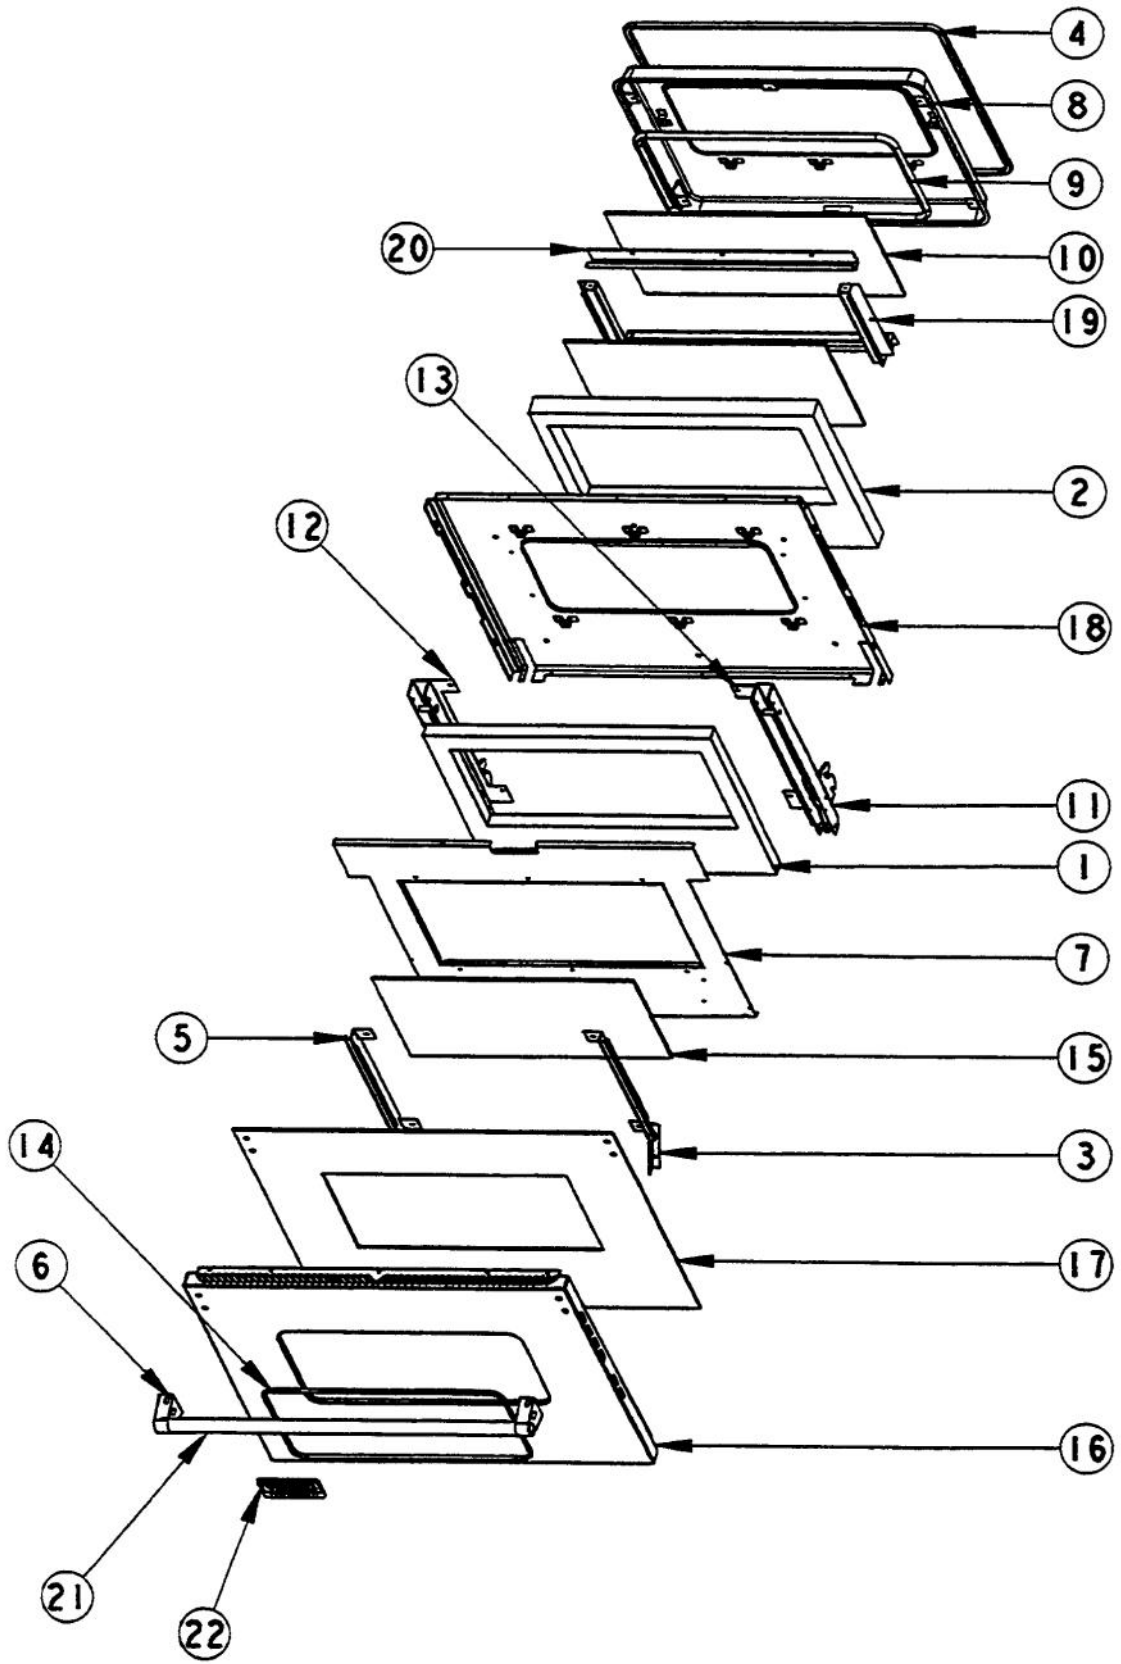

Ref #	Part Number	Qty.	Description
1	PE050005		CONVECTION FAN ASSY
2	A2002595		CONVECTION FAN BOX (VDSC)
3	A1002596		CONVECTION FAN COVER (VDSC)
4	A2001745		FAN INSUL. SHIELD - UPPER / LOWER
5	A2001746		FAN INSUL. SHIELD - SIDE
6	PJ010003		CONVECTION ELEMENT (VDSC) 240V
7	E9102170		CONVECTION FAN COVER
8	PB060044		OVEN RK VDSC30/48RH REPL PB060019
9	PB060030		RACK SUPT REPL PB060010
10	A2002932		MANUAL TIME BRKT (VEDO/VESO)
11	PB010165		TIME MANUAL KNOB XBKX (VESO/VEDO)
	PB010166		TIME MANUAL KNOB XWHX (VESO/VEDO)
12	B9202942		CONTROL PANEL - VESO 105
	C9202942BK		CTRL PAN XBKX (VESO105) XSLK SCRXX
	C9202942WH		CTRL PAN XWHX (VESO105) XSLK SCRXX
13	PB010152		KNOB BEZEL-CHROME (30 B-IN OVEN)
	PB010153		KNOB BEZEL-XBRX (30 B-IN OVEN)
14	PB010148		SELECTOR KNOB-XBKX (30DOUBLE OVEN)
	PB010149		SELECTOR KNOB-XWHX (30 B-IN OVEN)
15	PJ030001		SELECTOR SWITCH (8-POSITION) VDSC
16	PE050023		OVEN IND. LIGHT (LENS & BEZEL)
17	PE050024		OVEN IND. LIGHT (LIGHT HOUSING)
18	PE050049		CLOCK/TIMER(ROBERTSHAWNO.100-00550-01
	G5004536		VESO105SS CLOCK CONVERSION KIT
			(INCLUDES CLOCK, CONTROL PANEL, AND CLOCK MOUNT...
	G5004537		VESO105WH CLOCK CONVERSION KIT
			(INCLUDES CLOCK, CONTROL PANEL, AND CLOCK MOUNT...
	G5004538		VESO105BK CLOCK CONVERSION KIT
			(INCLUDES CLOCK, CONTROL PANEL, AND CLOCK MOUNT...
19	PJ030003		THERMOSTAT (SELF-CLEAN) VDSC
20	PE050019		OVEN LIGHT SWITCH (VGSO166) 90-DEG.
21	PB010163		OVEN LIGHT SWITCH KNOB BK
	PB010164		OVEN LIGHT SWITCH KNOB XWHX (VESO/D
22	PB010150		T/STAT KNOB-XBKX (30 B-IN OVEN)
	PB010151		T/STAT KNOB-XWHX (30 B-IN OVEN)
23	PJ030011		SWITCH (2-POSITION) VESO105
24	A2002913		CLOCK MTG BRKT
25	PB010185BK		CLOCK BUTTTON XBKX (VESO/VEDO)
	PB010185		CLOCK BUTTON XWHX (VESO/VEDO)
26	PB010184BK		CLOCK SET KNOB XBKX (VESO/VEDO)
	PB010184WH		CLOCK SET BUTTONS - WH
27	PE040073		TOP TRIM-EXTRUDED (VESO105/VEDO205)
28	PE040076		PANEL VENT TRIM-EXTRUDED (VESO/VEDO)
29	PE040071		SIDE TRIM-EXTRUDED (VESO105)
30	PE040074		BTM TRIM-EXTRUDED (VESO105/VEDO2