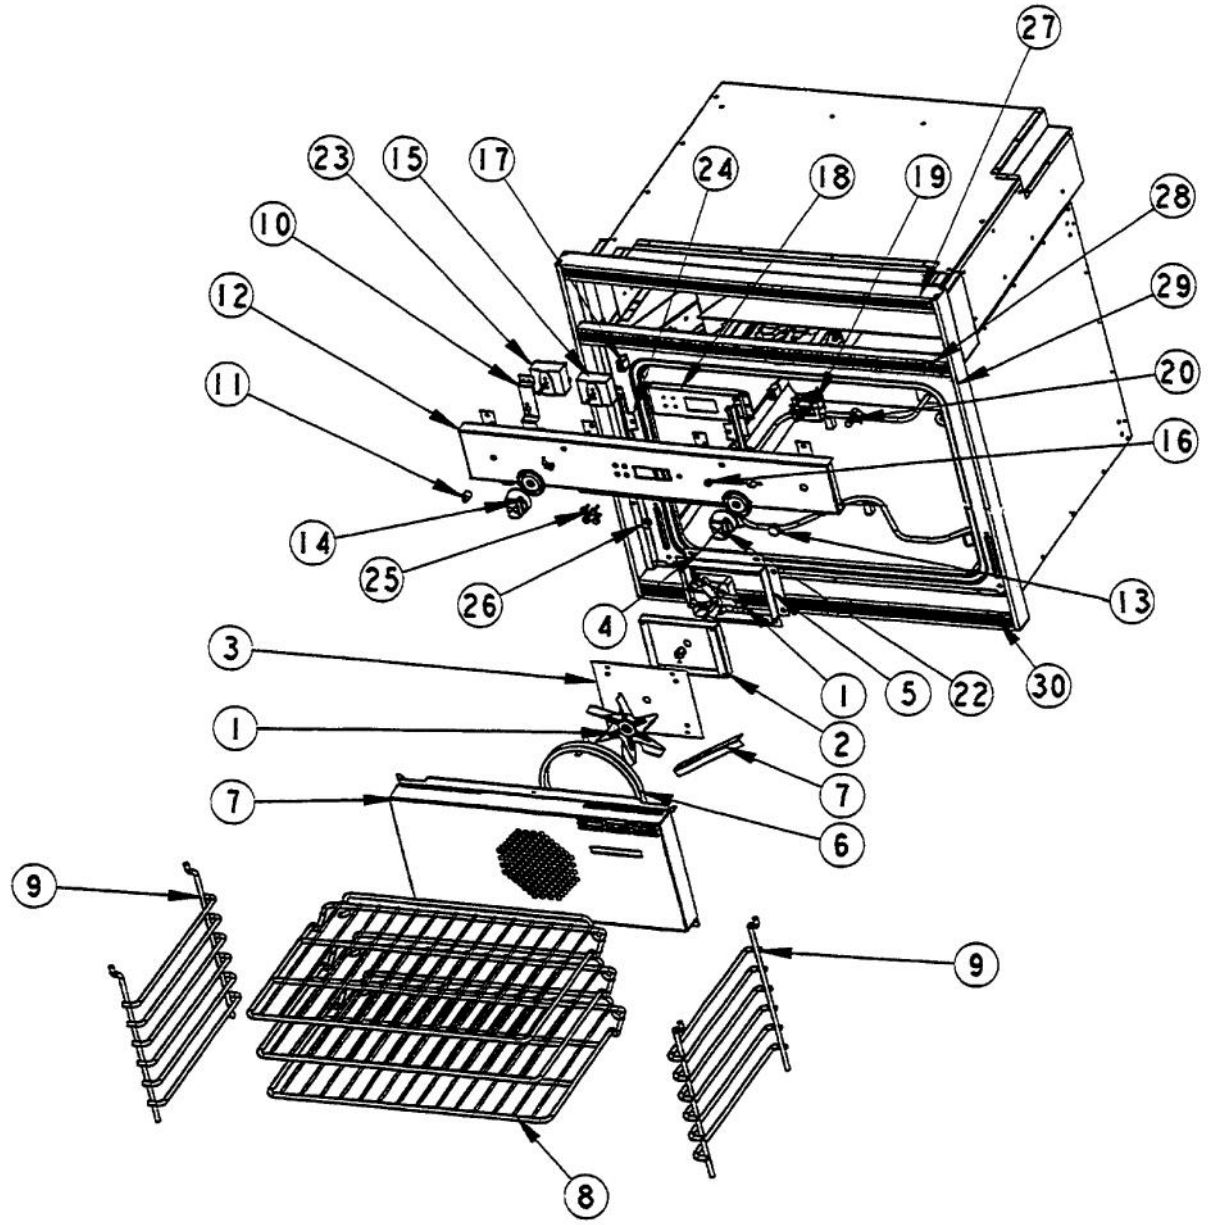

Ref #	Part Number	Qty.	Description
1	PE050005		CONVECTION FAN ASSY
2	A2002595		CONVECTION FAN BOX (VDSC)
3	A1002596		CONVECTION FAN COVER (VDSC)
4	A2001745		FAN INSUL. SHIELD - UPPER / LOWER
5	A2001746		FAN INSUL. SHIELD - SIDE
6	PJ010003		CONVECTION ELEMENT (VDSC) 240V
7	E9102170		CONVECTION FAN COVER
8	PB060044		OVEN RK VDSC30/48RH REPL PB060019
9	PB060030		RACK SUPT REPL PB060010
10	A2002932		MANUAL TIME BRKT (VEDO/VESO)
11	PB010165		TIME MANUAL KNOB XBKX (VESO/VEDO)
	PB010166		TIME MANUAL KNOB XWHX (VESO/VEDO)
12	B9202942		CONTROL PANEL - VESO 105
	C9202942BK		CTRL PAN XBKX (VESO105) XSLK SCRXX
	C9202942WH		CTRL PAN XWHX (VESO105) XSLK SCRXX
13	PB010152		KNOB BEZEL-CHROME (30 B-IN OVEN)
	PB010153		KNOB BEZEL-XBRX (30 B-IN OVEN)
14	PB010148		SELECTOR KNOB-XBKX (30DOUBLE OVEN)
	PB010149		SELECTOR KNOB-XWHX (30 B-IN OVEN)
15	PJ030001		SELECTOR SWITCH (8-POSITION) VDSC
16	PE050023		OVEN IND. LIGHT (LENS & BEZEL)
17	PE050024		OVEN IND. LIGHT (LIGHT HOUSING)
18	PE050049		CLOCK/TIMER(ROBERTSHAWNO.100-00550-01
	G5004536		VESO105SS CLOCK CONVERSION KIT
			(INCLUDES CLOCK, CONTROL PANEL, AND CLOCK MOUNT...
	G5004537		VESO105WH CLOCK CONVERSION KIT
			(INCLUDES CLOCK, CONTROL PANEL, AND CLOCK MOUNT...
	G5004538		VESO105BK CLOCK CONVERSION KIT
			(INCLUDES CLOCK, CONTROL PANEL, AND CLOCK MOUNT...
19	PJ030003		THERMOSTAT (SELF-CLEAN) VDSC
20	PE050019		OVEN LIGHT SWITCH (VGSO166) 90-DEG.
21	PB010163		OVEN LIGHT SWITCH KNOB BK
	PB010164		OVEN LIGHT SWITCH KNOB XWHX (VESO/D
22	PB010150		T/STAT KNOB-XBKX (30 B-IN OVEN)
	PB010151		T/STAT KNOB-XWHX (30 B-IN OVEN)
23	PJ030011		SWITCH (2-POSITION) VESO105
24	A2002913		CLOCK MTG BRKT
25	PB010185BK		CLOCK BUTTTON XBKX (VESO/VEDO)
	PB010185		CLOCK BUTTON XWHX (VESO/VEDO)
26	PB010184BK		CLOCK SET KNOB XBKX (VESO/VEDO)
	PB010184WH		CLOCK SET BUTTONS - WH
27	PE040073		TOP TRIM-EXTRUDED (VESO105/VEDO205)
28	PE040076		PANEL VENT TRIM-EXTRUDED (VESO/VEDO)
29	PE040071		SIDE TRIM-EXTRUDED (VESO105)
30	PE040074		BTM TRIM-EXTRUDED (VESO105/VEDO2