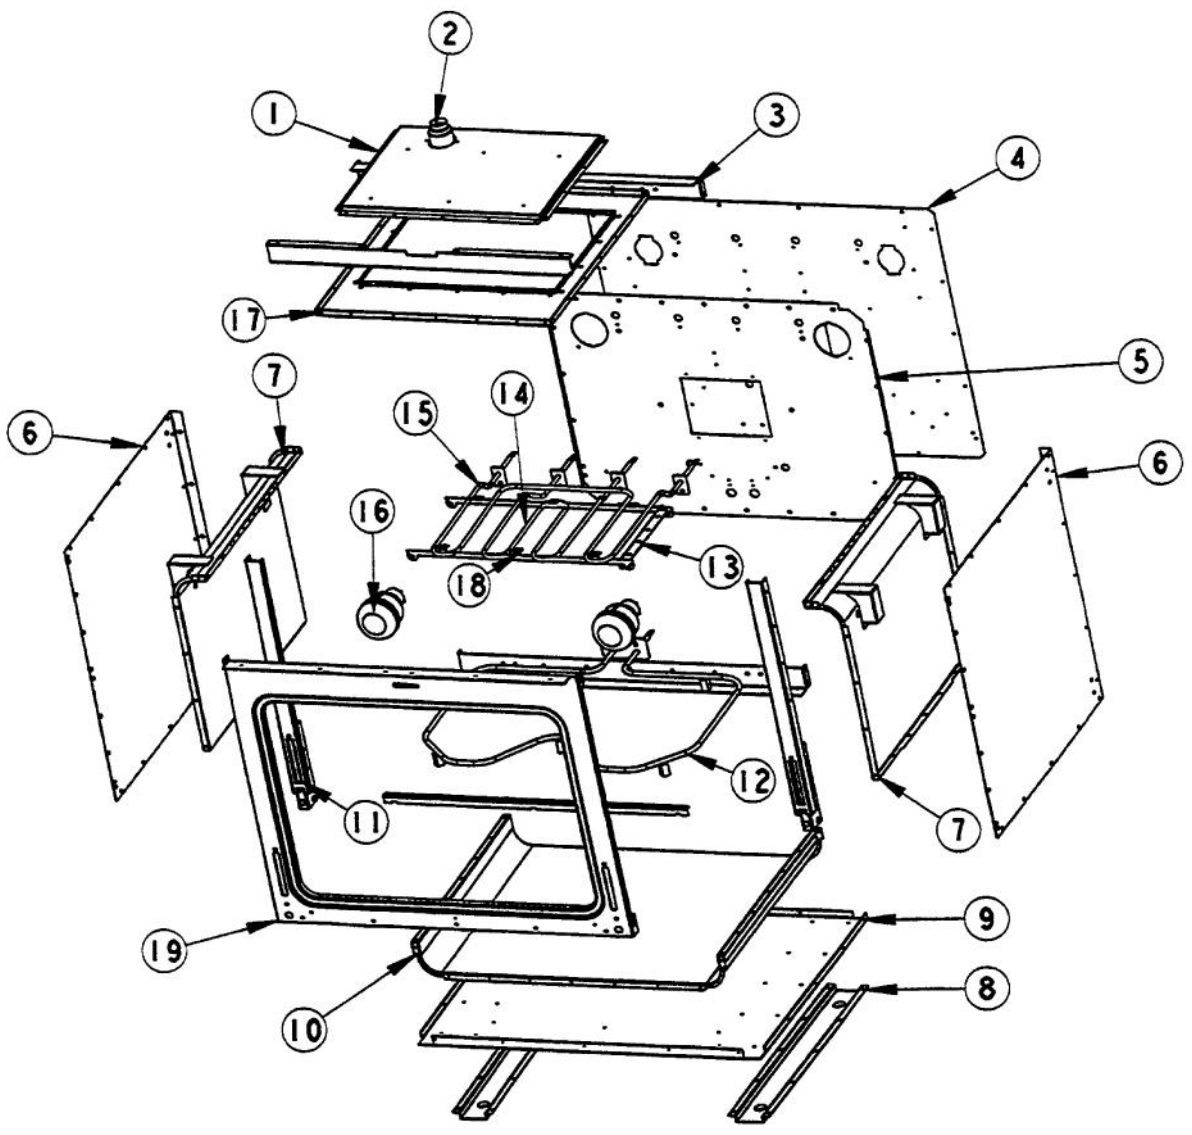

# VIKING VESO105 Owner's Manual

[Shop genuine replacement parts for VIKING VESO105](#)

[Find Your VIKING Oven Parts - Select From 98 Models](#)

----- Manual continues below -----

Ref #	Part Number	Qty.	Description
1	E9102908		AIR VENT (VESO/VEDO)
2	PJ030002		AUTO RESET (SELF-CLEAN) VDSC
3	A2002926		CABINET BACK - VEDO205
4	A2002906		CABINET SIDE
5	A2002965		CABINET SIDE RH (VESO105)
6	PE110024		MOTOR FAN Y0042226
7	A2002950		DIVIDER - VESO/VEDO
8	A2002956		FLOOR BRACE - VEDO205/VESO105
9	A1002456		THERMO-DISC BRKT (VDSC)
10	PE050020		DOOR LATCH, MOTORIZED (BEFORE 10-1-02)
	PE050112		DOOR LATCH (AFTER 10-1-02)
11	A2002949		FALSE FLOOR - VESO/VEDO
12	A1002947		FAN COVER - VESO
13	A2002948		FAN DIVIDER - VESO/VEDO
14	PJ030005		SWITCH (HIGH-LIMIT) VDSC (BEFORE 9/27/01)
	PE050059		HI-LIMIT SWITCH (AFTER 9/27/01)
15	PJ030006		SWITCH (COOLING FAN) (BEFORE 9/27/01)
	PJ030022		HIGH LIMIT SWITCH (AFTER 9/27/01)
16	A2002911		FAN MTG BRKT
17	A2002952		FLOOR BRACE - VESO/VEDO
18	A2002951		FLOOR SUPT - VESO/VEDO
19	A1002456		THERMO-DISC BRKT (VDSC)
20	PM010029		RELAY (DOUBLE POLE-DOUBLE THROW)TEM
21	PM010129		RELAY
22	PD030033		GROMMET NUT-ROUND HD. NO.8 X .500DIA.
23	PE070148		SELF-CLEAN BOARD/TIMER (VDSC)
24	PE070147		TERMINAL BLOCK
25	A2002966		TOP CHANNEL (VESO105)
26	A2002964		TOP COVER (VESO105)
27	G3008411		TOP INSULATION RETAINER ASSY
28	A2002909		VENT BTM
29	A2002910		VENT TOP
30	A2002954		CABINET COVER
31	PE110031		BLADE FAN Y0314548
NI	G5002958		SAIL SWITCH ASSY (VESO/VEDO) (BEFORE 9/27/01)
NI	A2002959		SAIL SWITCH MNTG. BRKT. (VESO/VEDO) (BEFORE 9/27/01)
32	G5007603		PRE-HEAT BOARD KIT (VESO105/176) (BEFORE 1/16/03)
	PE070308		PRE-HEAT BOARD (AFTER 1/16/03)
NI	PE070317		VEDO/VESO PREHEAT HARNESS (AFTER 1/16/03)