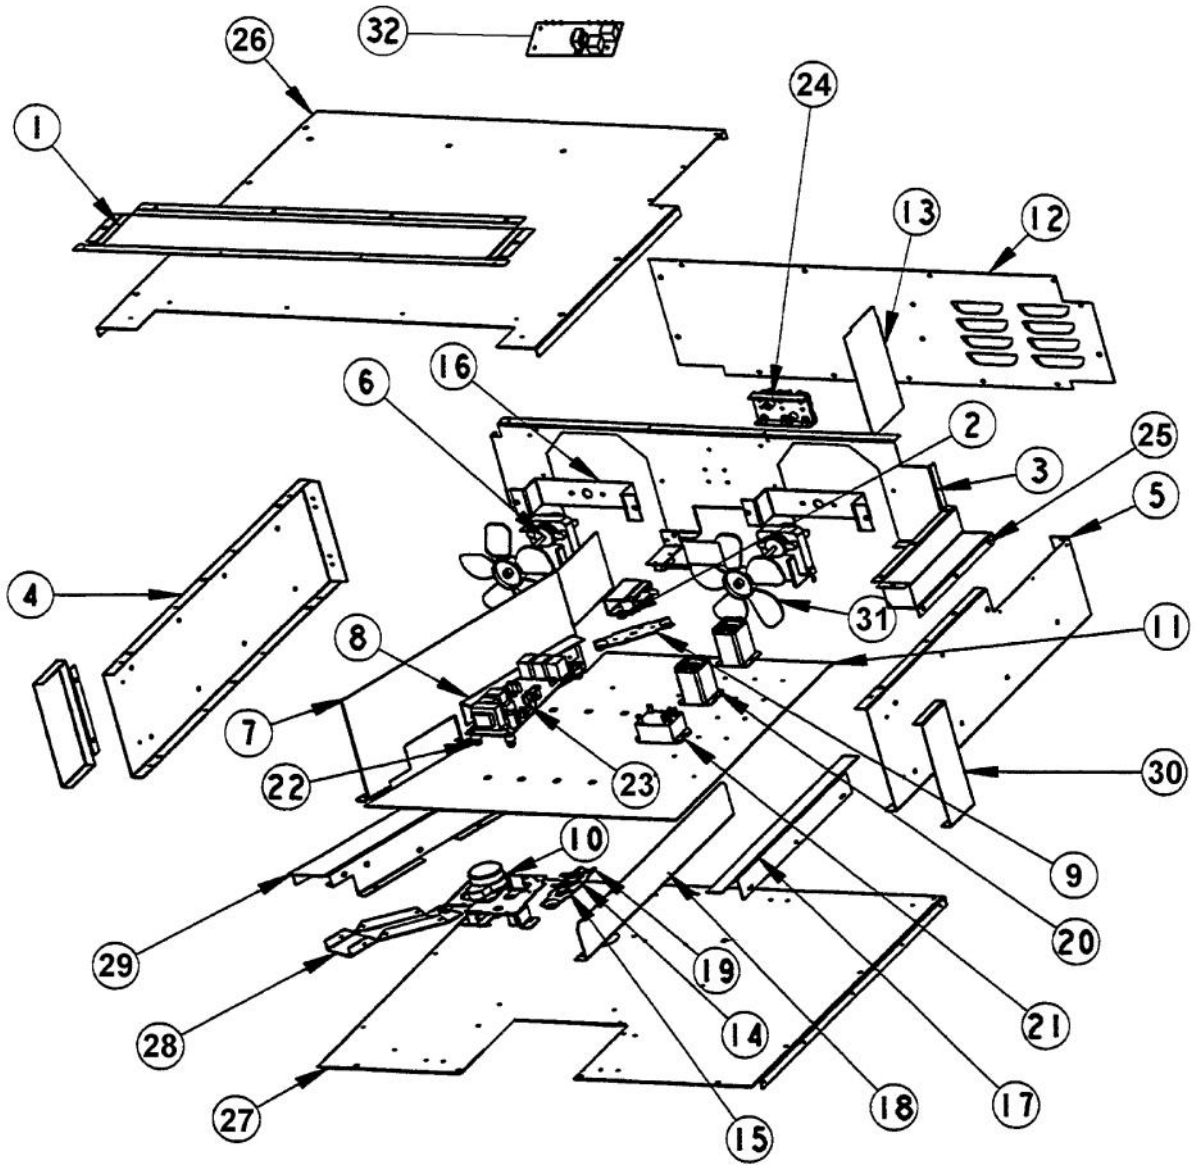

# VIKING VESO105 Owner's Manual

[Shop genuine replacement parts for VIKING VESO105](#)

[Find Your VIKING Oven Parts - Select From 98 Models](#)

----- Manual continues below -----

Ref #	Part Number	Qty.	Description
1	E9102908		AIR VENT (VESO/VEDO)
2	PJ030002		AUTO RESET (SELF-CLEAN) VDSC
3	A2002926		CABINET BACK - VEDO205
4	A2002906		CABINET SIDE
5	A2002965		CABINET SIDE RH (VESO105)
6	PE110024		MOTOR FAN Y0042226
7	A2002950		DIVIDER - VESO/VEDO
8	A2002956		FLOOR BRACE - VEDO205/VESO105
9	A1002456		THERMO-DISC BRKT (VDSC)
10	PE050020		DOOR LATCH, MOTORIZED (BEFORE 10-1-02)
	PE050112		DOOR LATCH (AFTER 10-1-02)
11	A2002949		FALSE FLOOR - VESO/VEDO
12	A1002947		FAN COVER - VESO
13	A2002948		FAN DIVIDER - VESO/VEDO
14	PJ030005		SWITCH (HIGH-LIMIT) VDSC (BEFORE 9/27/01)
	PE050059		HI-LIMIT SWITCH (AFTER 9/27/01)
15	PJ030006		SWITCH (COOLING FAN) (BEFORE 9/27/01)
	PJ030022		HIGH LIMIT SWITCH (AFTER 9/27/01)
16	A2002911		FAN MTG BRKT
17	A2002952		FLOOR BRACE - VESO/VEDO
18	A2002951		FLOOR SUPT - VESO/VEDO
19	A1002456		THERMO-DISC BRKT (VDSC)
20	PM010029		RELAY (DOUBLE POLE-DOUBLE THROW)TEM
21	PM010129		RELAY
22	PD030033		GROMMET NUT-ROUND HD. NO.8 X .500DIA.
23	PE070148		SELF-CLEAN BOARD/TIMER (VDSC)
24	PE070147		TERMINAL BLOCK
25	A2002966		TOP CHANNEL (VESO105)
26	A2002964		TOP COVER (VESO105)
27	G3008411		TOP INSULATION RETAINER ASSY
28	A2002909		VENT BTM
29	A2002910		VENT TOP
30	A2002954		CABINET COVER
31	PE110031		BLADE FAN Y0314548
NI	G5002958		SAIL SWITCH ASSY (VESO/VEDO) (BEFORE 9/27/01)
NI	A2002959		SAIL SWITCH MNTG. BRKT. (VESO/VEDO) (BEFORE 9/27/01)
32	G5007603		PRE-HEAT BOARD KIT (VESO105/176) (BEFORE 1/16/03)
	PE070308		PRE-HEAT BOARD (AFTER 1/16/03)
NI	PE070317		VEDO/VESO PREHEAT HARNESS (AFTER 1/16/03)