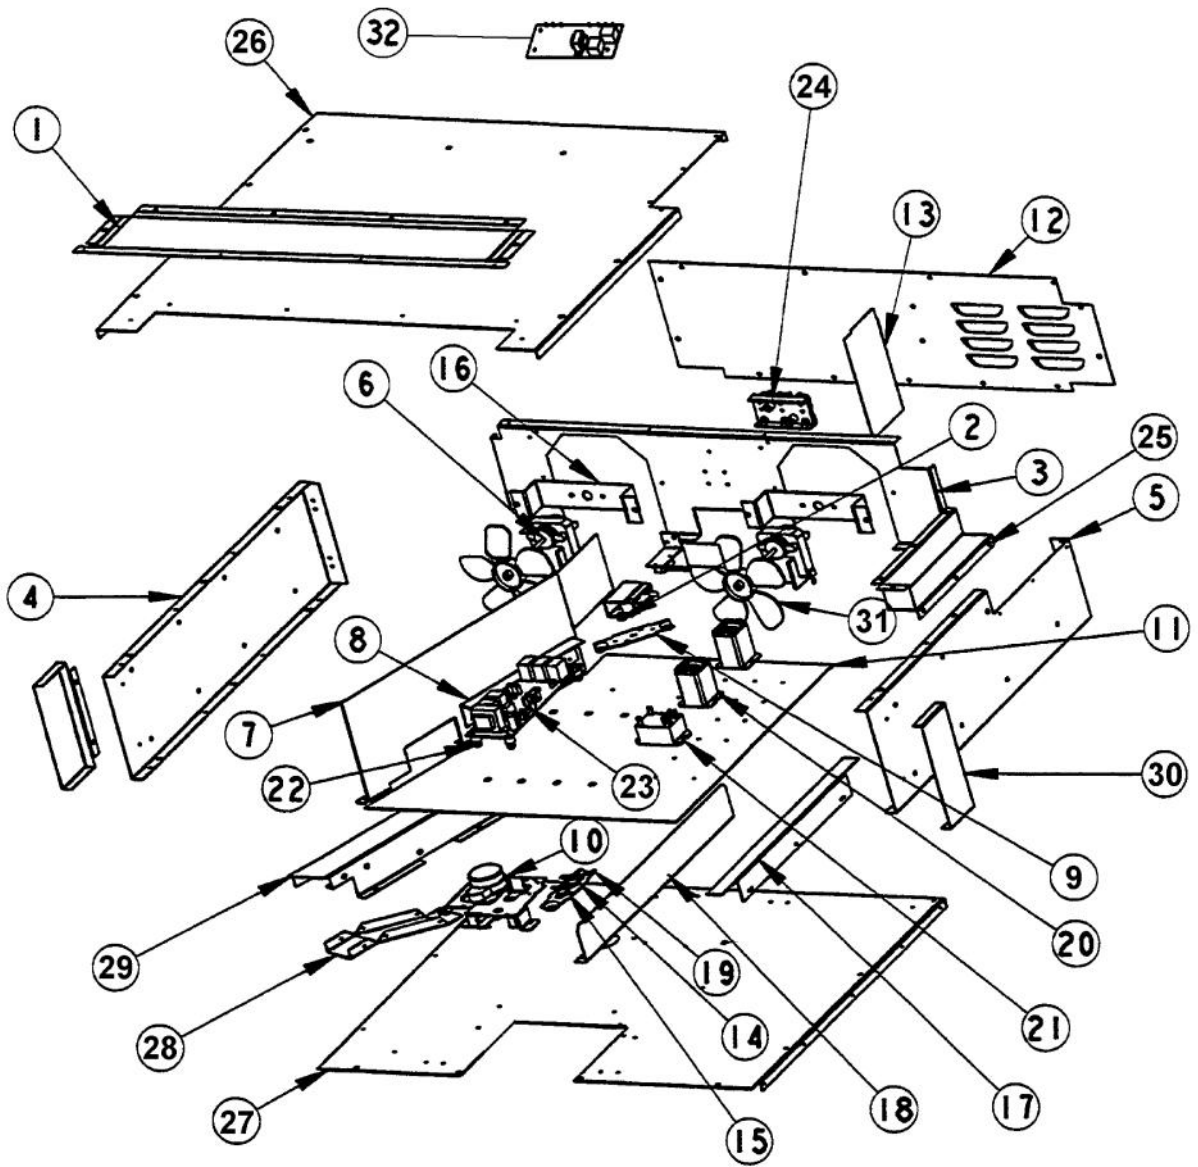

----- Manual continues below -----

Ref #	Part Number	Qty.	Description
1	A2006123		CABINET SIDE LH
2	A2007906		30" SINGLE CAB. SIDE RH
3	A2008557		30 TOP REAR COVER
4	A2008543		TOP CHANNEL
5	A2008580		30 CABINET TOP
6	PE050087		BLOWER ASSEMBLY - DESIGNER SERIES
7	PJ030002		AUTO RESET (SELF-CLEAN) VDSC
8	PE070472		ELECTRONIC CONTROL BOARD
9	A2009884		AUTO RESET BRACKET
10	E9108579		TOP VENT COVER 30
11	PE050059		HI-LIMIT SWITCH
12	A2008526		SELECTOR BRACKET
13	PJ030011		SWITCH (2-POSITION) VESO105
14	PJ030001		SELECTOR SWITCH (8-POSITION) VDSC
15	A2008527		CLOCK BRACKET
16	PE050213		PRO 120V DIGITAL CLOCK
17	PJ030037		SUB TO PS500033 - SELF CLEAN THERMOSTAT
18	PE050112		DOOR LATCH
19	PE050019		OVEN LIGHT SWITCH (VGSO166) 90-DEG.
20	PE070147		TERMINAL BLOCK
21	B9208578		30 SINGLE CONTROL PANEL
	C9208578BK		30 SINGLE CONTROL PANEL XBKX
	C9208578WH		30 SINGLE CONTROL PANEL XWHX
22	PE050024		OVEN IND. LIGHT (LIGHT HOUSING)
23	PE050023		OVEN IND. LIGHT (LENS & BEZEL)
24	PB010152		KNOB BEZEL-CHROME (30 B-IN OVEN)
	PB010153		KNOB BEZEL-XBRX (30 B-IN OVEN)
25	PB010163		OVEN LIGHT SWITCH KNOB BK
	PB010164		OVEN LIGHT SWITCH KNOB XWHX (VESO/D
26	PB010248		CLOCK BUTTON
	PB010249		PUSH BUTTON WHITE
27	PB010148		SELECTOR KNOB-XBKX (30DOUBLE OVEN
	PB010149		SELECTOR KNOB-XWHX (30 B-IN OVEN)
28	PB010165		TIME MANUAL KNOB XBKX (VESO/VEDO)
	PB010166		TIME MANUAL KNOB XWHX (VESO/VEDO)
29	PE040073		TOP TRIM-EXTRUDED (VESO105/VEDO205)
30	PE040209		LOWER CONTROL PANEL EXTRUSION
31	PB010150		T/STAT KNOB-XBKX (30 B-IN OVEN)
	PB010151		T/STAT KNOB-XWHX (30 B-IN OVEN)