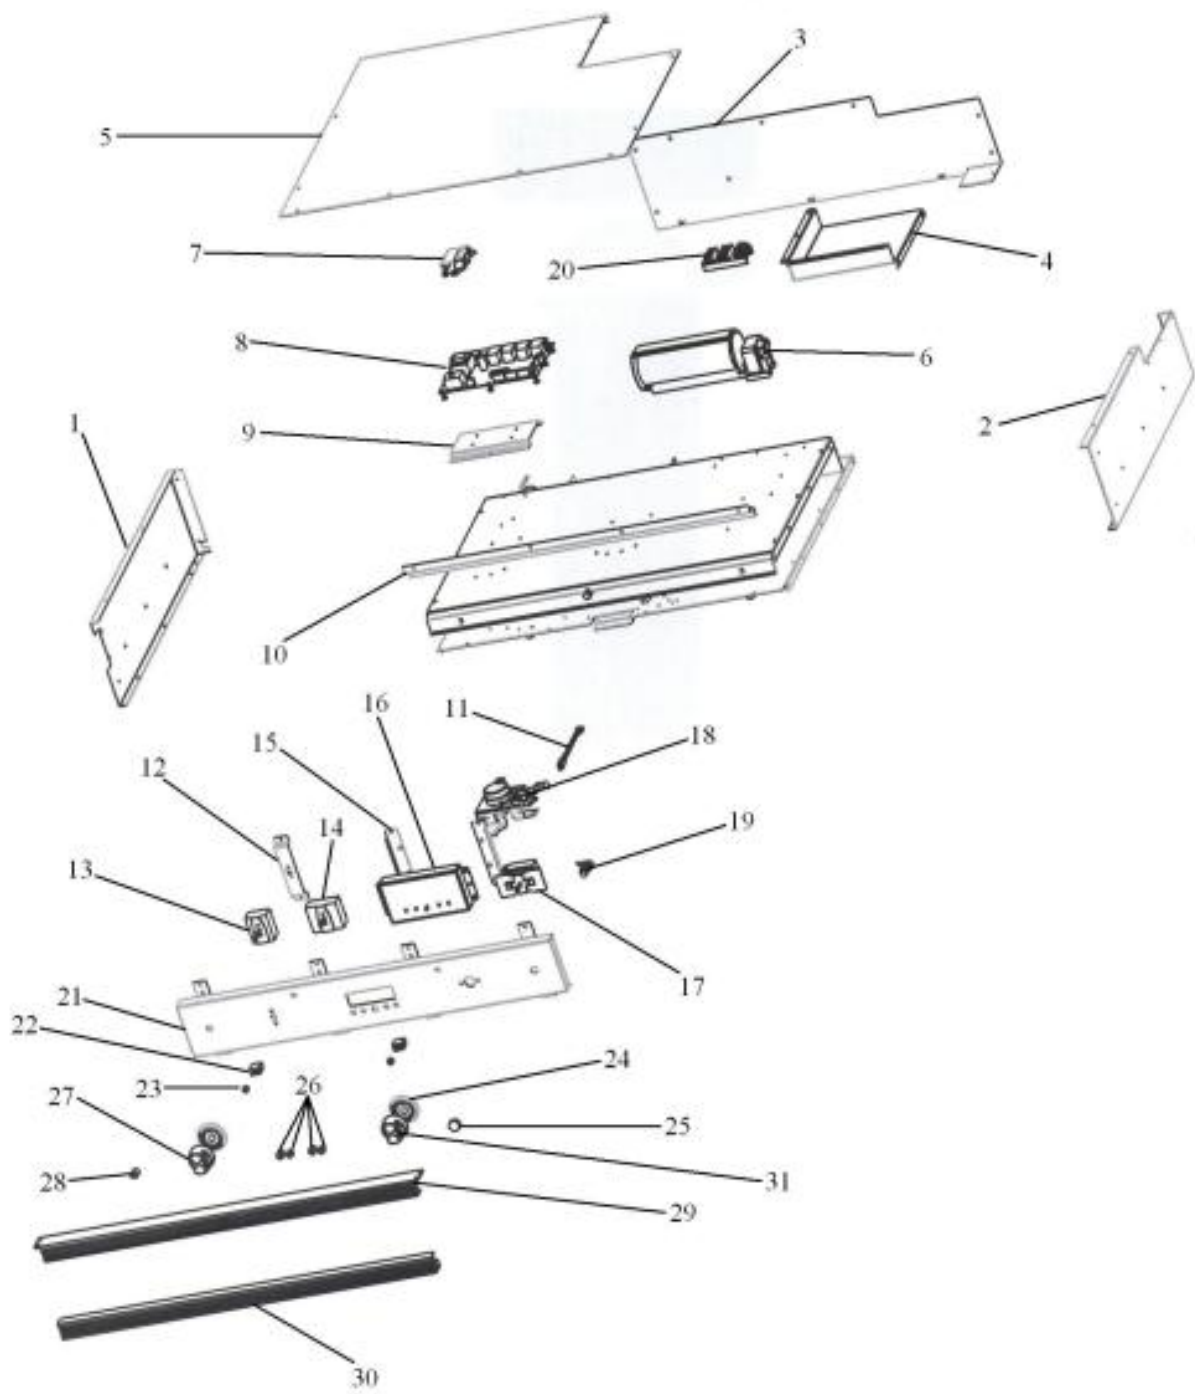

----- Manual continues below -----

Ref #	Part Number	Qty.	Description
1	A2006123		CABINET SIDE LH
2	A2007906		30" SINGLE CAB. SIDE RH
3	A2008557		30 TOP REAR COVER
4	A2008543		TOP CHANNEL
5	A2008580		30 CABINET TOP
6	PE050087		BLOWER ASSEMBLY - DESIGNER SERIES
7	PJ030002		AUTO RESET (SELF-CLEAN) VDSC
8	PE070472		ELECTRONIC CONTROL BOARD
9	A2009884		AUTO RESET BRACKET
10	E9108579		TOP VENT COVER 30
11	PE050059		HI-LIMIT SWITCH
12	A2008526		SELECTOR BRACKET
13	PJ030011		SWITCH (2-POSITION) VESO105
14	PJ030001		SELECTOR SWITCH (8-POSITION) VDSC
15	A2008527		CLOCK BRACKET
16	PE050213		PRO 120V DIGITAL CLOCK
17	PJ030037		SUB TO PS500033 - SELF CLEAN THERMOSTAT
18	PE050112		DOOR LATCH
19	PE050019		OVEN LIGHT SWITCH (VGSO166) 90-DEG.
20	PE070147		TERMINAL BLOCK
21	B9208578		30 SINGLE CONTROL PANEL
	C9208578BK		30 SINGLE CONTROL PANEL XBKX
	C9208578WH		30 SINGLE CONTROL PANEL XWHX
22	PE050024		OVEN IND. LIGHT (LIGHT HOUSING)
23	PE050023		OVEN IND. LIGHT (LENS & BEZEL)
24	PB010152		KNOB BEZEL-CHROME (30 B-IN OVEN)
	PB010153		KNOB BEZEL-XBRX (30 B-IN OVEN)
25	PB010163		OVEN LIGHT SWITCH KNOB BK
	PB010164		OVEN LIGHT SWITCH KNOB XWHX (VESO/D
26	PB010248		CLOCK BUTTON
	PB010249		PUSH BUTTON WHITE
27	PB010148		SELECTOR KNOB-XBKX (30DOUBLE OVEN
	PB010149		SELECTOR KNOB-XWHX (30 B-IN OVEN)
28	PB010165		TIME MANUAL KNOB XBKX (VESO/VEDO)
	PB010166		TIME MANUAL KNOB XWHX (VESO/VEDO)
29	PE040073		TOP TRIM-EXTRUDED (VESO105/VEDO205)
30	PE040209		LOWER CONTROL PANEL EXTRUSION
31	PB010150		T/STAT KNOB-XBKX (30 B-IN OVEN)
	PB010151		T/STAT KNOB-XWHX (30 B-IN OVEN)