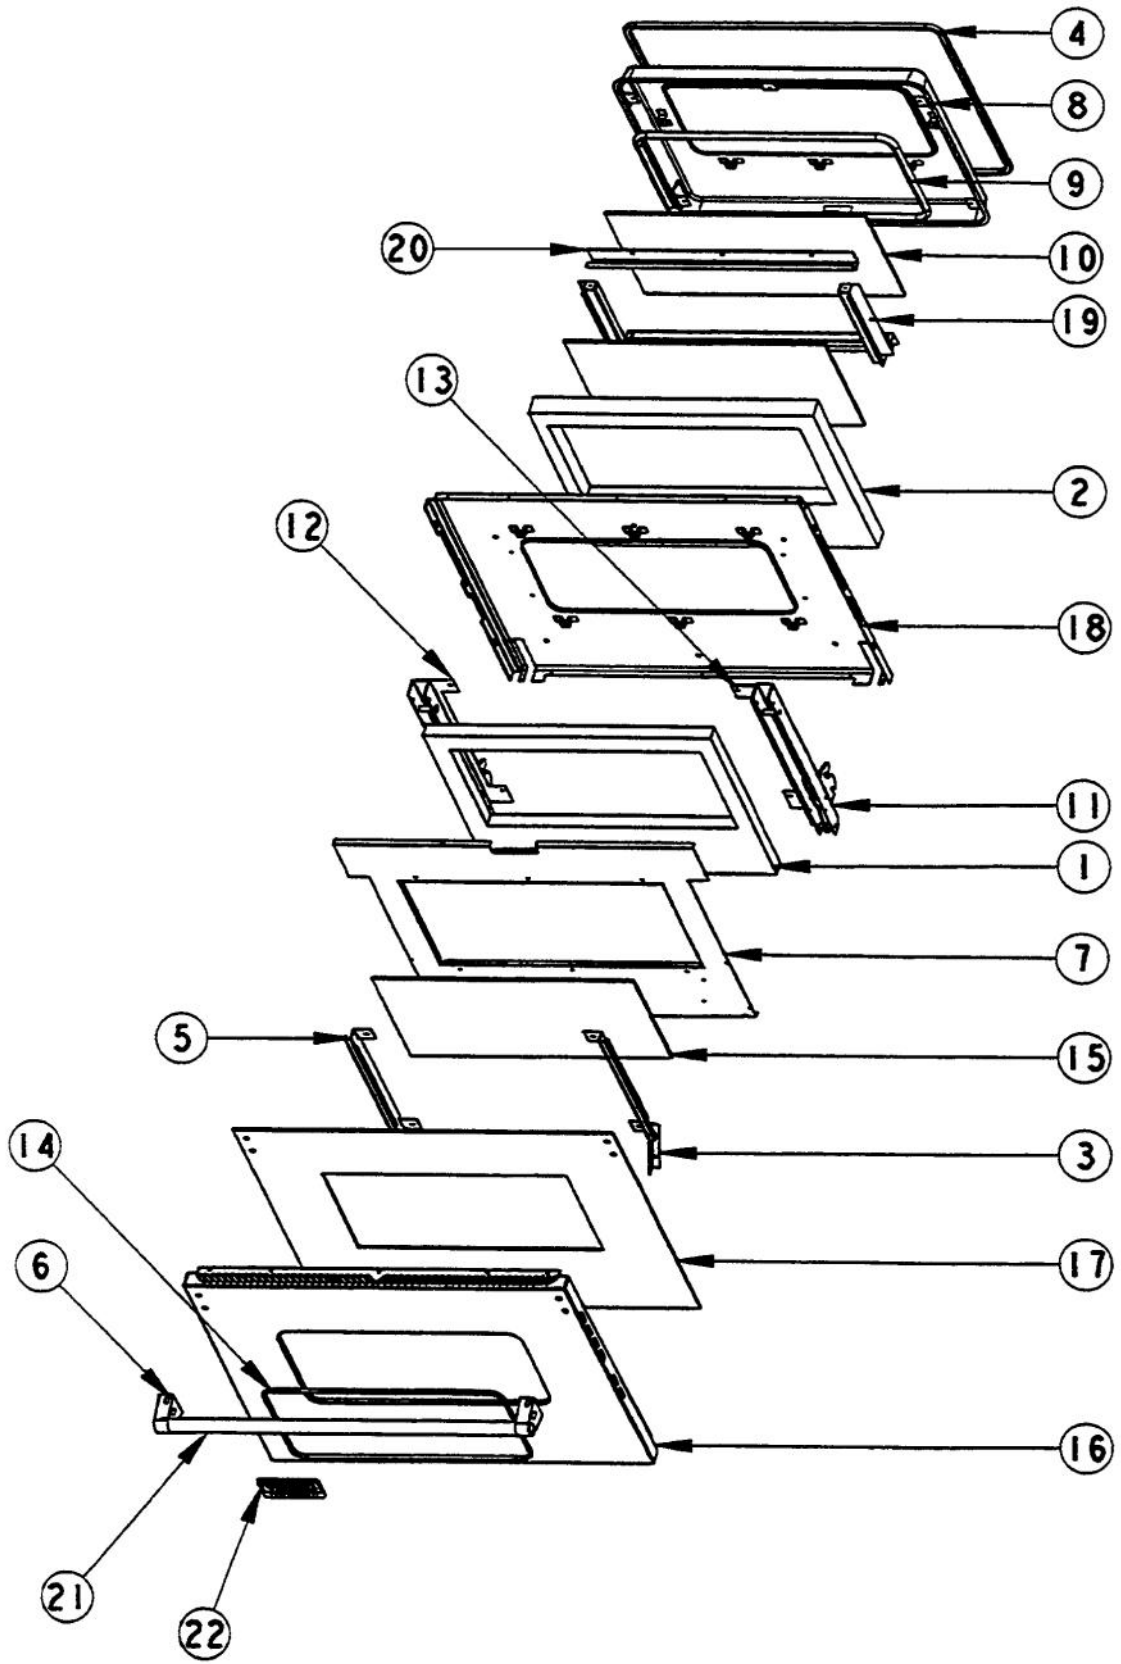

Ref #	Part Number	Qty.	Description
1	PE040071		SIDE TRIM-EXTRUDED (VESO105)
2	PE040074		BTM TRIM-EXTRUDED (VESO105/VEDO2
3	H9107881		30 UPPER FRONT FRAME
4	PC020016		HINGE RECEIVER (VEDO/VEDO)
5	PJ010004		BAKE ELEMENT (VDSC) 240V
6	E9102170		CONVECTION FAN COVER
7	PJ010003		CONVECTION ELEMENT (VDSC) 240V
8	PE050005		CONVECTION FAN ASSY
9	A2002595		CONVECTION FAN BOX (VDSC)
10	PE050009		OVEN LIGHT SOCKET - 36 BUILT-IN
11	PB020117		DESIGNER OVEN VENT
12	PM010014		SMOKE ELIMINATOR (VDSC)
13	B2002167		BROILER TOP (VDSC)
14	B2002185		BROIL ELEMENT BRKT (VDSC)
15	PJ010002		BROIL ELEMENT(MAXI)-SIDE (VDSC)240V
16	PJ010001		BROIL ELEMENT 240V
17	E9102153		OVEN TOP (VDSC)
18	A2008581		30 UPPER OUTER BACK
19	A2006182		AIR SCOOP
20	A1006190		SINGLE OVEN COVER PLATE
21	A2006324		VENT SIDE LH
22	A2006323		VENT SIDE RH
23	A2006326		LOWER AIR VENT SINGLE
24	A2006189		SINGLE OVEN FLUE COVER
25	PJ030002		AUTO RESET (SELF-CLEAN) VDSC
26	PB060044		OVEN RK VDSC30/48RH REPL PB060019
27	PB060030		RACK SUPT REPL PB060010
NI	PE050115		MEAT PROBE JACK
NI	PM010160		MEAT PROBE JACK COVER