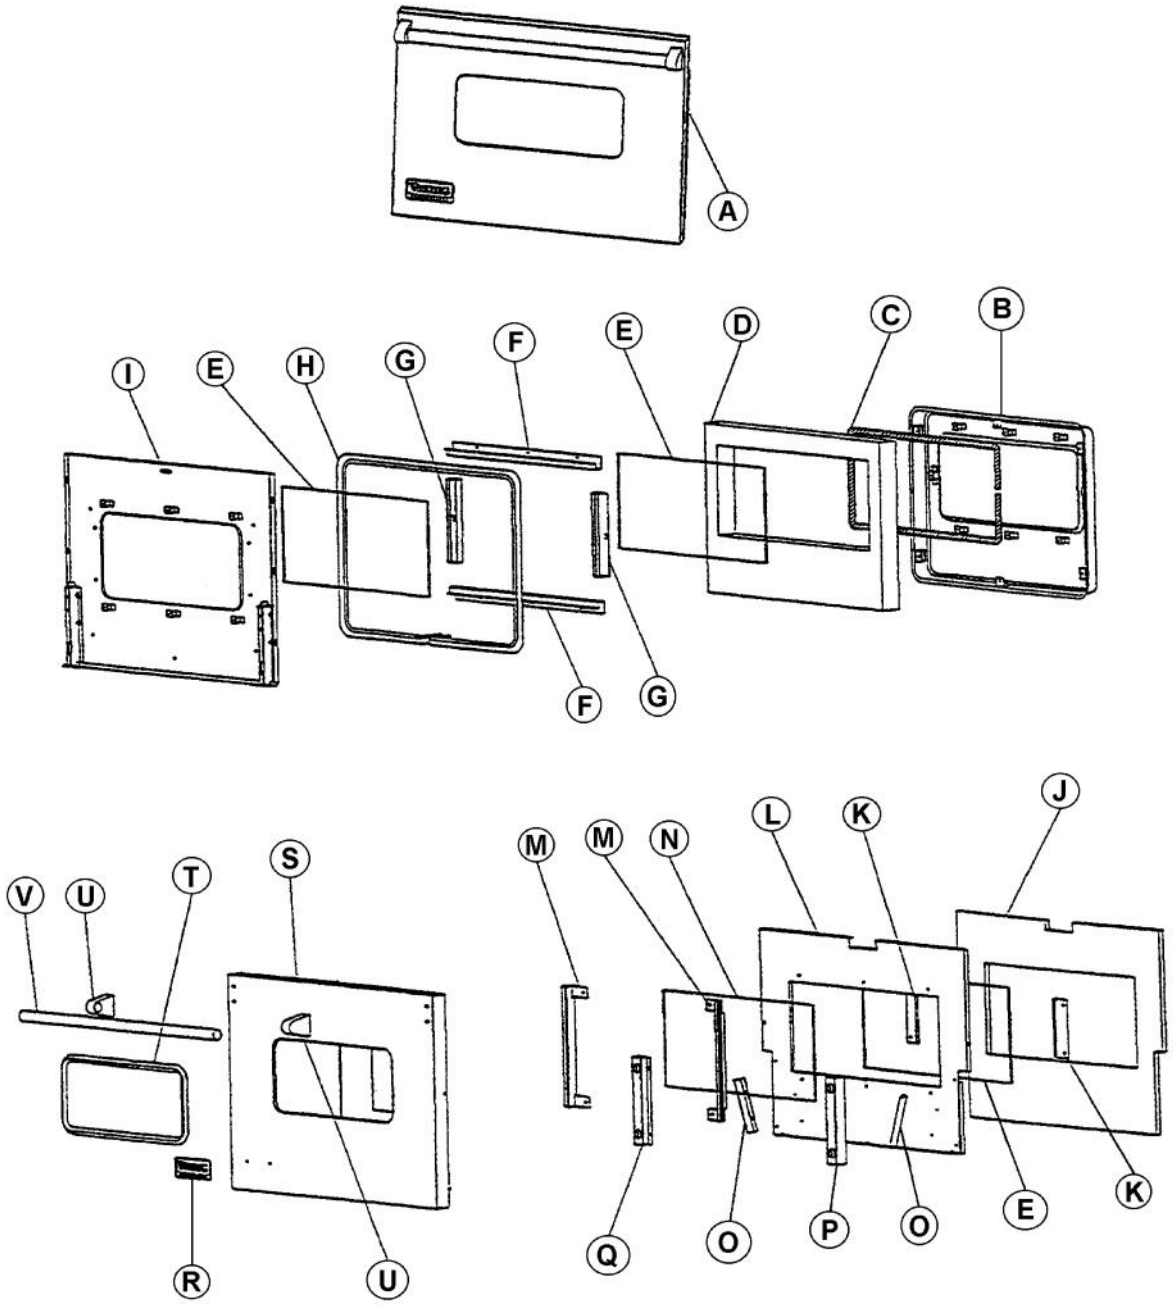

Ref #	Part Number	Qty.	Description
1	B1007234		HINGE TRIM REPL B2102963 2 EA
2	PE040190		BOTTOM EXTRUSION
3	PE040071		SIDE TRIM-EXTRUDED (VESO105)
4	G9108522		UPPER FRONT FRAME ASSY 36
5	PE040193		LOWER CONTROL PANEL EXTRUSION
6	PE040192		TOP EXTRUSION
7	PJ010006		BAKE ELEMENT (VDSC-36) 240V
8	G9102750		CONVECTION FAN COVER ASSY (VDSC36)
9	PJ010003		CONVECTION ELEMENT (VDSC) 240V
10	B2002185		BROIL ELEMENT BRKT (VDSC)
11	PJ010001		BROIL ELEMENT 240V
12	PJ010002		BROIL ELEMENT(MAXI)-SIDE (VDSC)240V
13	PE050009		OVEN LIGHT SOCKET - 36 BUILT-IN
14	PE050005		CONVECTION FAN ASSY
15	E9102171		OVEN TOP LINER 36 (VDSC)
16	A2002904		SIDE INSULATION RETAINER
17	A2006326		LOWER AIR VENT SINGLE
18	PB020175		VENT TUBE
19	A2006188		SINGLE OVEN FLUE
20	A2006189		SINGLE OVEN FLUE COVER
21	A1006190		SINGLE OVEN COVER PLATE
22	A2006324		VENT SIDE LH
23	A2006323		VENT SIDE RH
24	A2008511		CABINET BACK UPPER 36
25	B2002167		BROILER TOP (VDSC)
26	PM010014		SMOKE ELIMINATOR (VDSC)
NI	PE050115		MEAT PROBE JACK
NI	PM010160		MEAT PROBE JACK COVER
27	PB060030		RACK SUPT REPL PB060010
28	PB060045		OVEN RK VDSC36 REPL PB060020