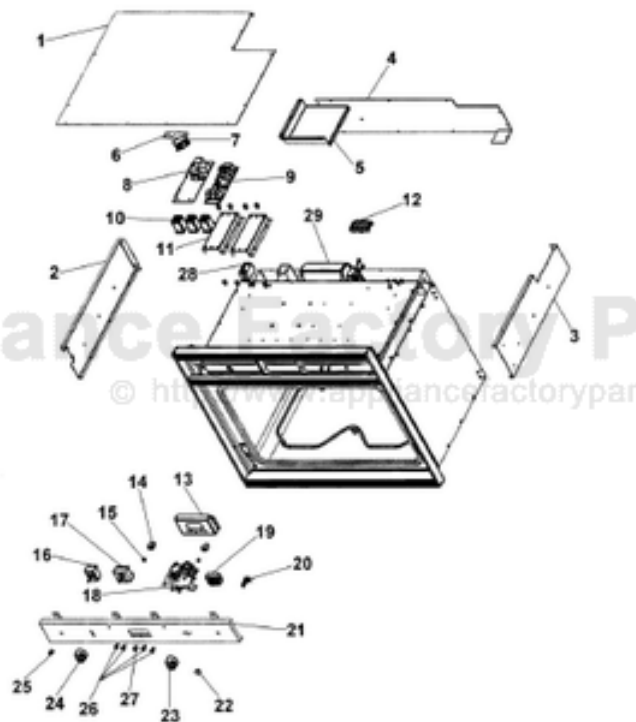

[Find Your VIKING Oven Parts - Select From 98 Models](#)

----- Manual continues below -----