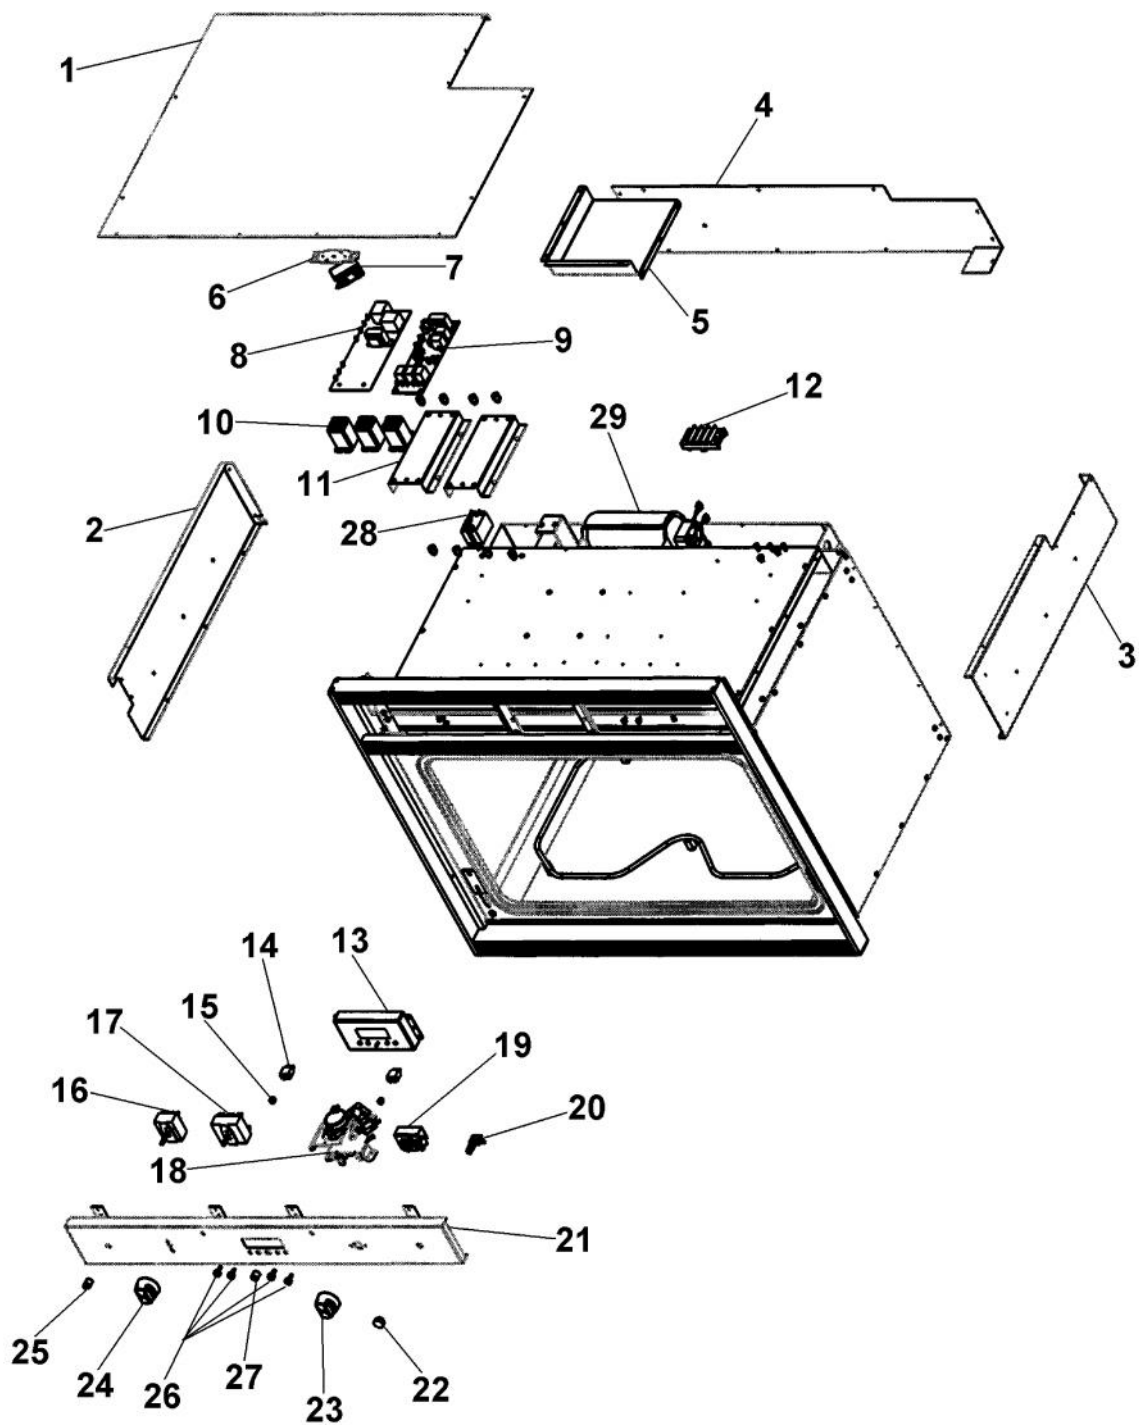

----- Manual continues below -----

Ref #	Part Number	Qty.	Description
1	A2008508		CABINET TOP 36
2	A2007699		CABINET SIDE LH
3	A2007906		30`` SINGLE CAB. SIDE RH
4	A2008518		TOP REAR COVER 36
5	A2008543		TOP CHANNEL
6	A1002456		THERMO-DISC BRKT (VDSC)
7	PJ030002		AUTO RESET (SELF-CLEAN) VDSC
8	PE070308		PRE-HEAT BOARD
9	PE070148		SELF-CLEAN BOARD/TIMER (VDSC)
10	PM010029		RELAY (DOUBLE POLE-DOUBLE THROW)TEM
11	A2007212		CLEAN BOARD MOUNTING BRACKET
12	PE070147		TERMINAL BLOCK
13	PE050213		PRO 120V DIGITAL CLOCK
14	PE050024		OVEN IND. LIGHT (LIGHT HOUSING)
15	PE050023		OVEN IND. LIGHT (LENS & BEZEL)
16	PJ030011		SWITCH (2-POSITION) VESO105
17	PJ030001		SELECTOR SWITCH (8-POSITION) VDSC
18	PE050112		DOOR LATCH
19	PJ030037		SUB TO PS500033 - SELF CLEAN THERMOSTAT
20	PE050019		OVEN LIGHT SWITCH (VGSO166) 90-DEG.
21	B9208509		SINGLE CONTROL PANEL 36
22	PB010163		OVEN LIGHT SWITCH KNOB BK
	PB010164		OVEN LIGHT SWITCH KNOB XWHX (VESO/D
23	PB010150		T/STAT KNOB-XBKX (30 B-IN OVEN)
	PB010151		T/STAT KNOB-XWHX (30 B-IN OVEN)
24	PB010148		SELECTOR KNOB-XBKX (30DOUBLE OVEN
	PB010149		SELECTOR KNOB-XWHX (30 B-IN OVEN)
25	PB010165		TIME MANUAL KNOB XBKX (VESO/VEDO)
	PB010166		TIME MANUAL KNOB XWHX (VESO/VEDO)
26	PB010248		CLOCK BUTTON
	PB010249		PUSH BUTTON WHITE
27	PB010246		CLOCK KNOB
	PB010247		KNOB WHITE
28	PM010129		RELAY
29	PE050087		BLOWER ASSEMBLY - DESIGNER SERIES