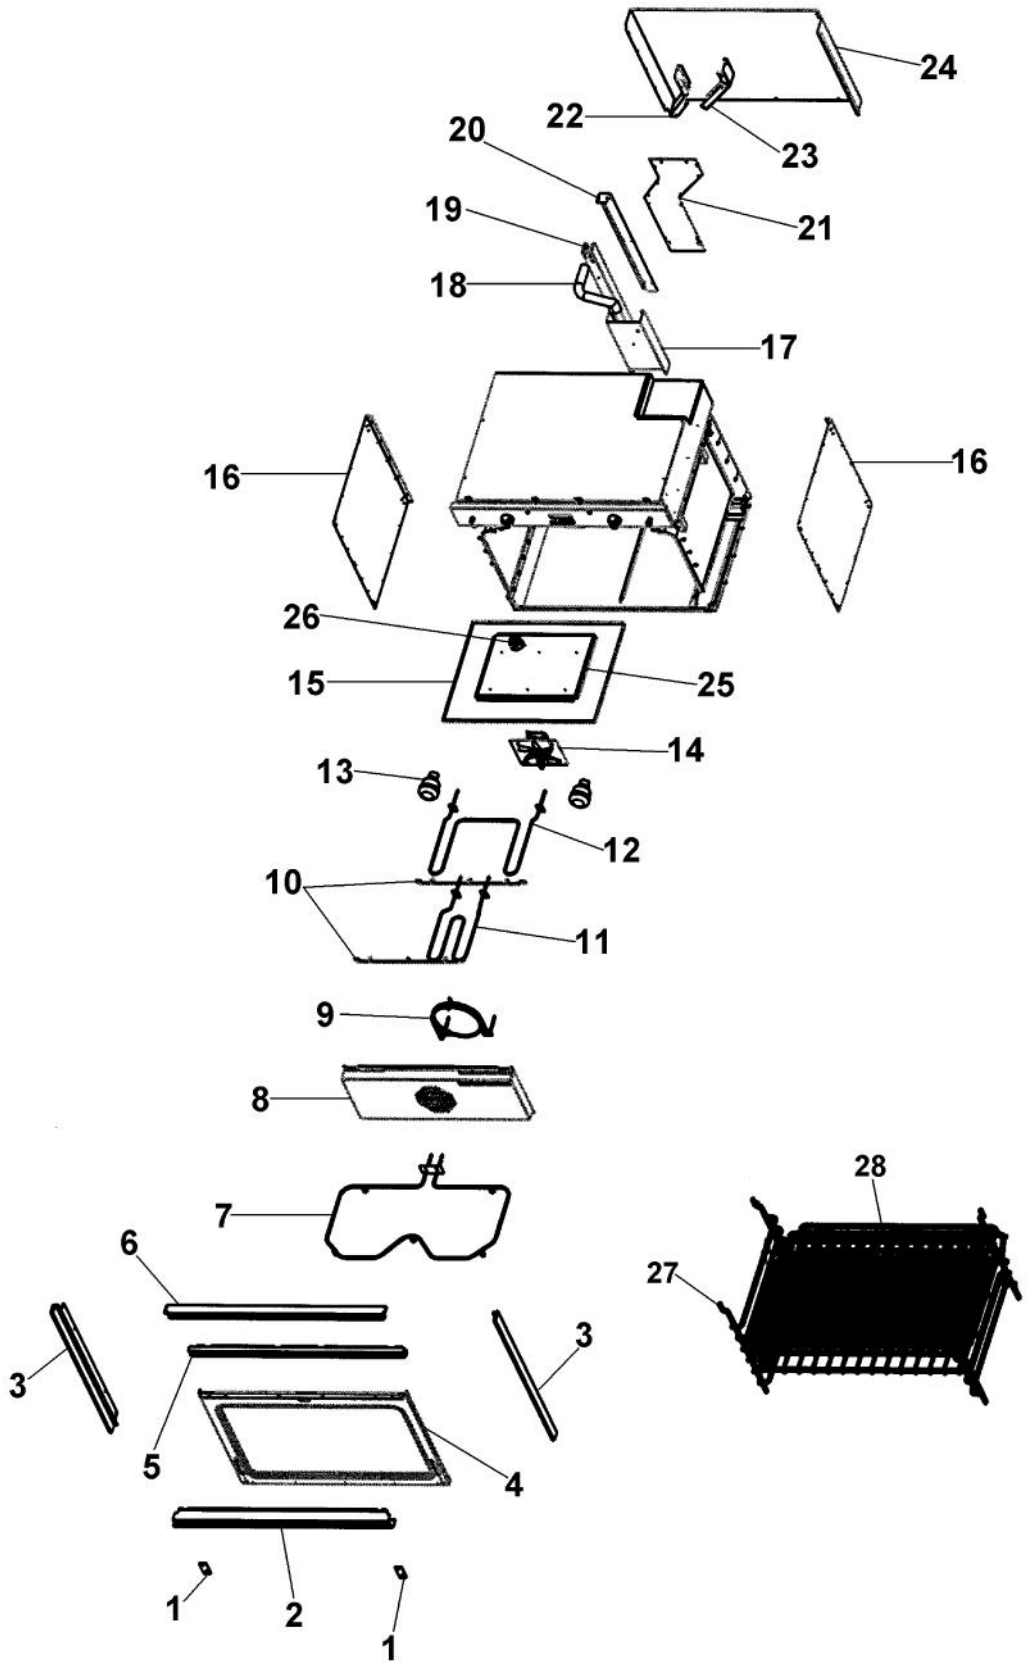

----- Manual continues below -----

Ref #	Part Number	Qty.	Description
1	A2008508		CABINET TOP 36
2	A2007699		CABINET SIDE LH
3	A2007906		30`` SINGLE CAB. SIDE RH
4	A2008518		TOP REAR COVER 36
5	A2008543		TOP CHANNEL
6	A1002456		THERMO-DISC BRKT (VDSC)
7	PJ030002		AUTO RESET (SELF-CLEAN) VDSC
8	PE070308		PRE-HEAT BOARD
9	PE070148		SELF-CLEAN BOARD/TIMER (VDSC)
10	PM010029		RELAY (DOUBLE POLE-DOUBLE THROW)TEM
11	A2007212		CLEAN BOARD MOUNTING BRACKET
12	PE070147		TERMINAL BLOCK
13	PE050213		PRO 120V DIGITAL CLOCK
14	PE050024		OVEN IND. LIGHT (LIGHT HOUSING)
15	PE050023		OVEN IND. LIGHT (LENS & BEZEL)
16	PJ030011		SWITCH (2-POSITION) VESO105
17	PJ030001		SELECTOR SWITCH (8-POSITION) VDSC
18	PE050112		DOOR LATCH
19	PJ030037		SUB TO PS500033 - SELF CLEAN THERMOSTAT
20	PE050019		OVEN LIGHT SWITCH (VGSO166) 90-DEG.
21	B9208509		SINGLE CONTROL PANEL 36
22	PB010163		OVEN LIGHT SWITCH KNOB BK
	PB010164		OVEN LIGHT SWITCH KNOB XWHX (VESO/D
23	PB010150		T/STAT KNOB-XBKX (30 B-IN OVEN)
	PB010151		T/STAT KNOB-XWHX (30 B-IN OVEN)
24	PB010148		SELECTOR KNOB-XBKX (30DOUBLE OVEN
	PB010149		SELECTOR KNOB-XWHX (30 B-IN OVEN)
25	PB010165		TIME MANUAL KNOB XBKX (VESO/VEDO)
	PB010166		TIME MANUAL KNOB XWHX (VESO/VEDO)
26	PB010248		CLOCK BUTTON
	PB010249		PUSH BUTTON WHITE
27	PB010246		CLOCK KNOB
	PB010247		KNOB WHITE
28	PM010129		RELAY
29	PE050087		BLOWER ASSEMBLY - DESIGNER SERIES