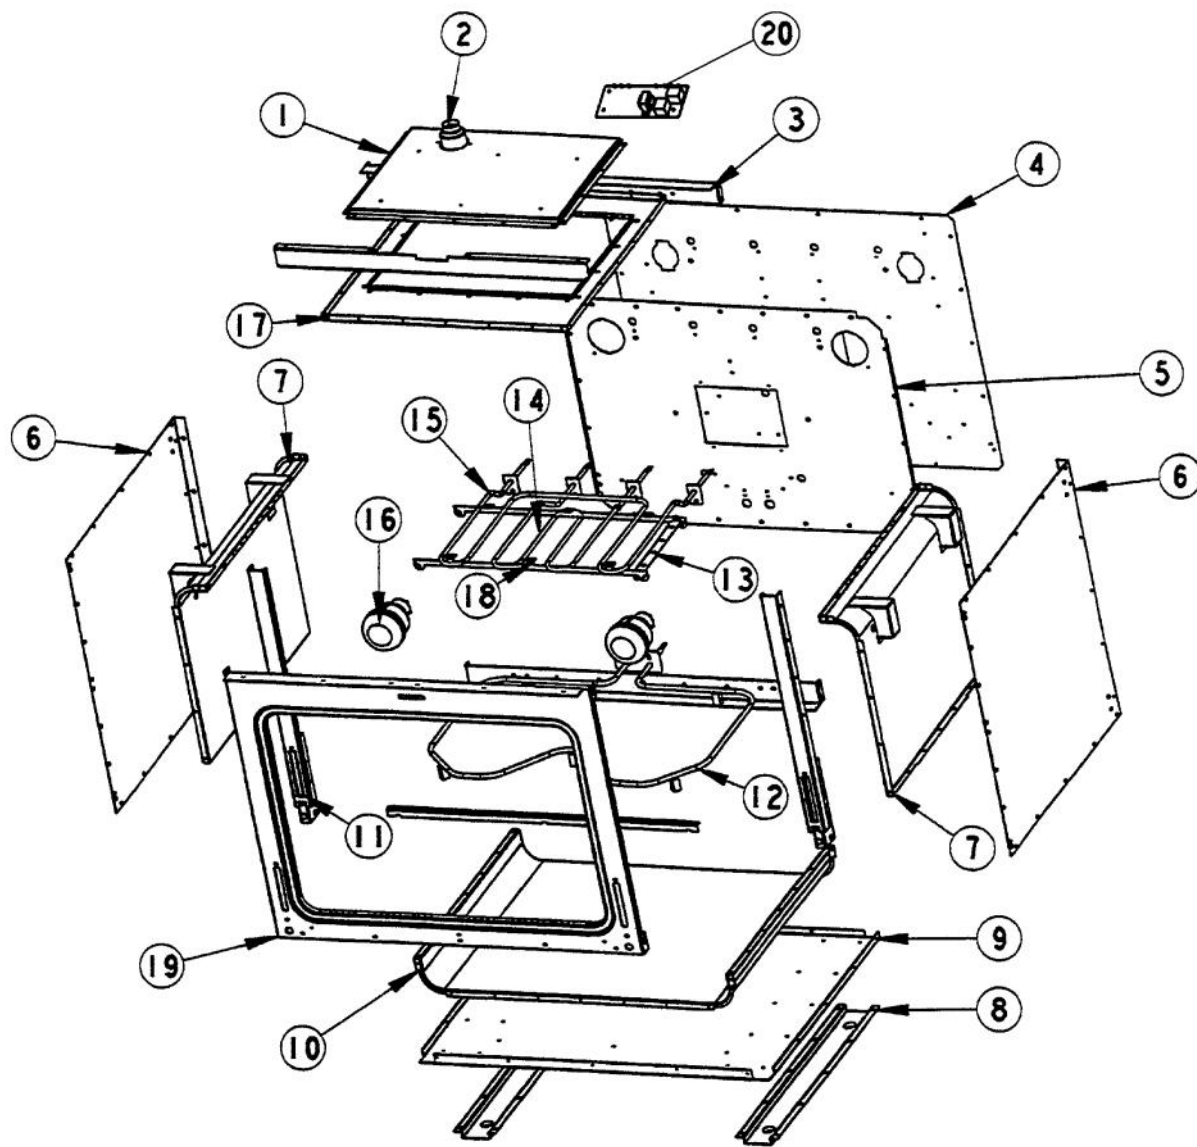

Ref #	Part Number	Qty.	Description
1	B2004311		BROILER TOP (27) (VESO176/DO276)
2	PM010014		SMOKE ELIMINATOR (VDSC)
3	A2004307		REAR OVEN SUPPORT (VESO176/DO276)
4	A1004305		BACK INSULATION RETAINER(27OVEN)
5	E9104304		OVEN BACK (VESO176/DO276)
6	A2002904		SIDE INSULATION RETAINER
7	G9102736		OVEN SIDE ASSY (VDSC)
8	A2002902		RUNNER
9	A2002961		BOTTOM INSULATION RETAINER(VEDO/SO)
10	E9104303		OVEN BOTTOM (VEDO275/VESO175)
11	PC020016		HINGE RECEIVER (VEDO/VEDO)
12	PJ010012		BAKE ELEMENT (VESO176/VEDO276)240V
13	B2002489		THERMAL BULB SHIELD (VDSC)
14	PJ010001		BROIL ELEMENT 240V
15	PJ010011		OUTSIDE BROIL ELEMENT (27 OVEN)240
16	PE050009		OVEN LIGHT SOCKET - 36 BUILT-IN
17	E9104302		OVEN TOP (VEDO276/VESO176)
18	B2004315		BROIL ELEMENT BRKT (VESO176/DO276)
19	G9104301		OVEN FRONT FRAME ASSY (VESO176/276)
20	G5007603		PRE-HEAT BOARD KIT (VESO105/176)
	PE070308		PRE-HEAT BOARD
No.	PB020071		CONDUIT - FLEXIBLE (48)
No.	PB040070		CONDUIT FITTING (90 DEG)
No.	A2005795		CONDUIT MOUNTING BRACKET
No.	PE070317		VEDO/VESO PREHEAT HARNESS
No.	PJ030022		HIGH LIMIT SWITCH