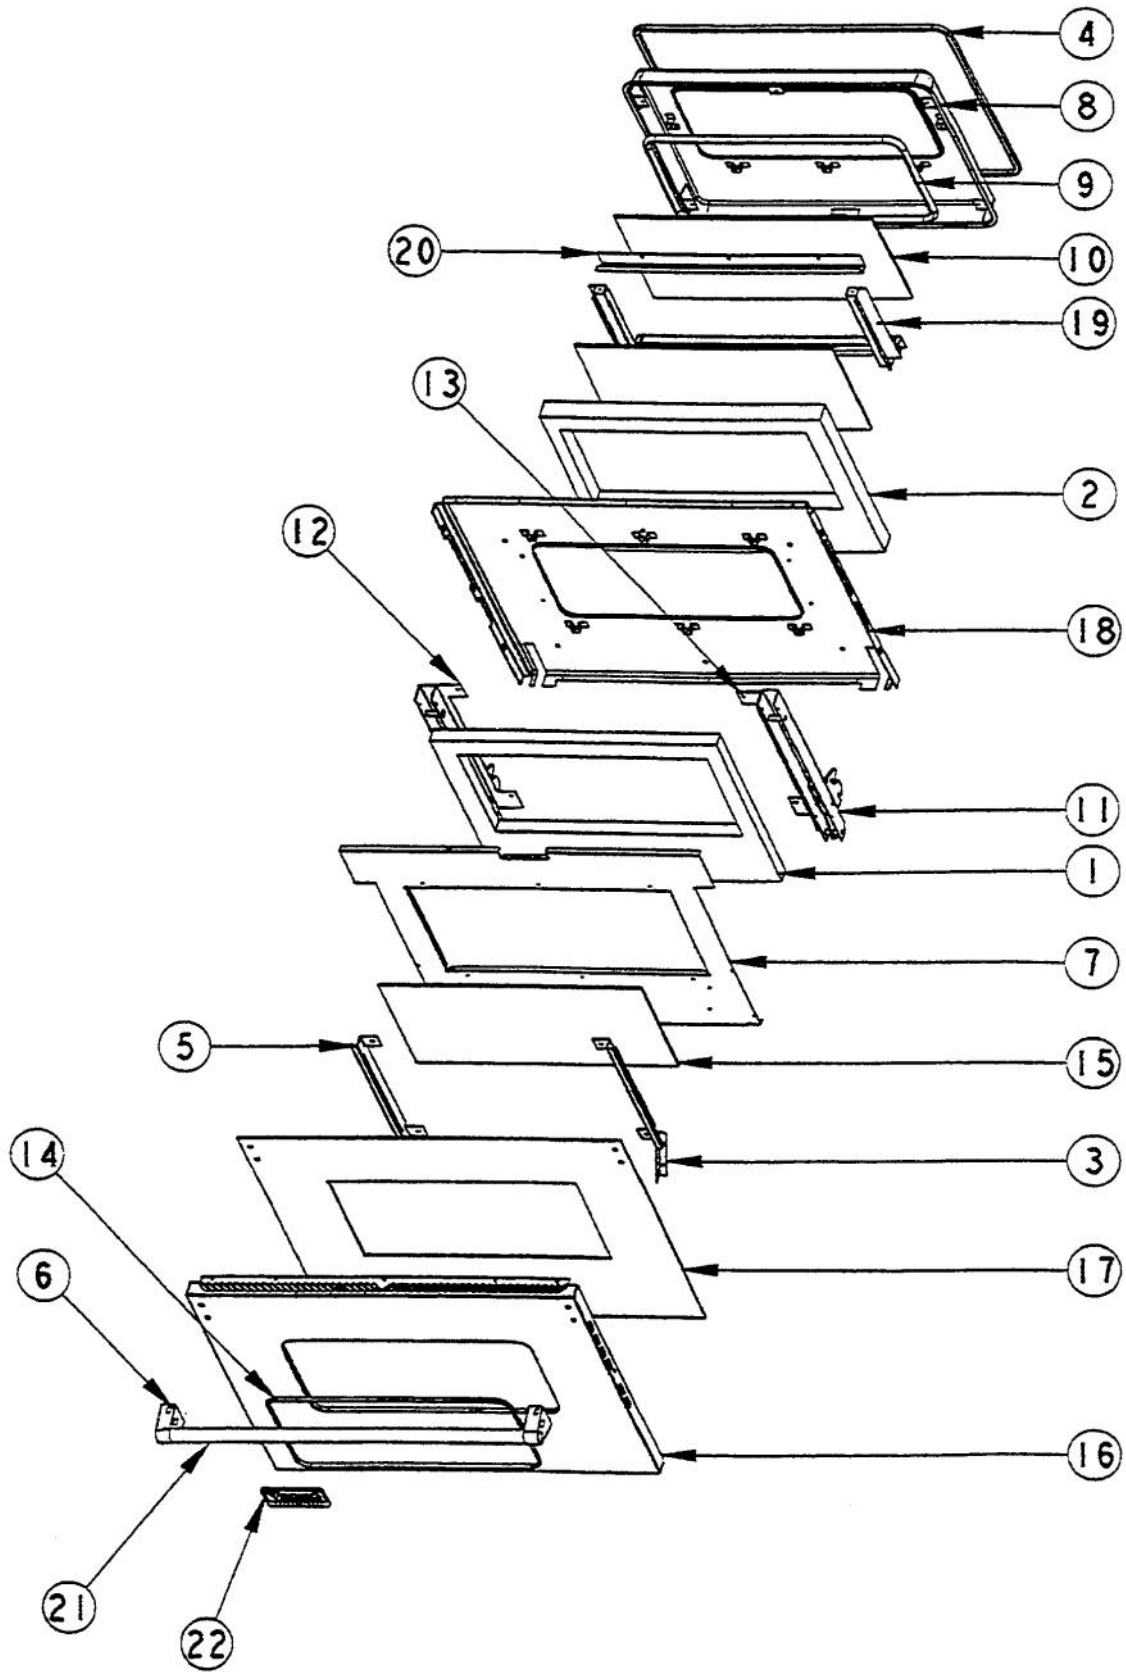

Ref #	Part Number	Qty.	Description
1	B2004311		BROILER TOP (27) (VESO176/DO276)
2	PM010014		SMOKE ELIMINATOR (VDSC)
3	A2004307		REAR OVEN SUPPORT (VESO176/DO276)
4	A1004305		BACK INSULATION RETAINER(27OVEN)
5	E9104304		OVEN BACK (VESO176/DO276)
6	A2002904		SIDE INSULATION RETAINER
7	G9102736		OVEN SIDE ASSY (VDSC)
8	A2002902		RUNNER
9	A2002961		BOTTOM INSULATION RETAINER(VEDO/SO)
10	E9104303		OVEN BOTTOM (VEDO275/VESO175)
11	PC020016		HINGE RECEIVER (VEDO/VEDO)
12	PJ010012		BAKE ELEMENT (VESO176/VEDO276)240V
13	B2002489		THERMAL BULB SHIELD (VDSC)
14	PJ010001		BROIL ELEMENT 240V
15	PJ010011		OUTSIDE BROIL ELEMENT (27 OVEN)240
16	PE050009		OVEN LIGHT SOCKET - 36 BUILT-IN
17	E9104302		OVEN TOP (VEDO276/VESO176)
18	B2004315		BROIL ELEMENT BRKT (VESO176/DO276)
19	G9104301		OVEN FRONT FRAME ASSY (VESO176/276)
20	G5007603		PRE-HEAT BOARD KIT (VESO105/176)
	PE070308		PRE-HEAT BOARD
No.	PB020071		CONDUIT - FLEXIBLE (48)
No.	PB040070		CONDUIT FITTING (90 DEG)
No.	A2005795		CONDUIT MOUNTING BRACKET
No.	PE070317		VEDO/VESO PREHEAT HARNESS
No.	PJ030022		HIGH LIMIT SWITCH