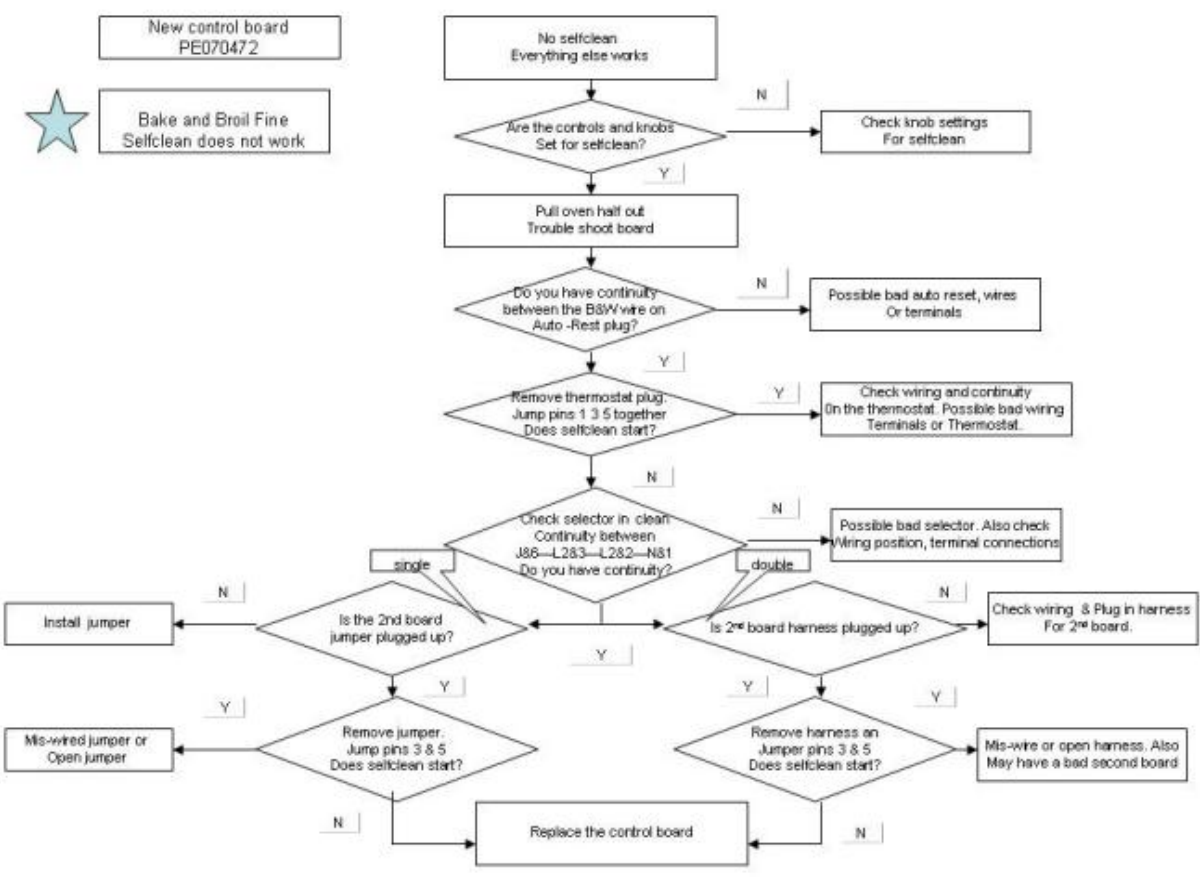

Ref #	Part Number	Qty.	Description
17	J1004330		DOOR HEAT SINK (VESO176/DO276)
18	G50010124		VESO176/VEDO276 DR LINER SVC-KIT
19	E9102179		WINDOW LINER-SIDE (VDSC)
20	E9102178		WINDOW LINER-TOP/BTM (VDSC)
21	PE030074		DOOR HANDLE SS (27 WALL OVEN)
21	PE030075		DOOR HANDLE BR (27 WALL OVEN)
22	PE010016		NAMEPLATE, LOGO, PRO
22	PE010017		LOGO (VGSO,VEDO,VGDO,VUD) XWH/CHR
22	PE010079		4.5 LOGO/VIKING PROF, BK/BR
22	PE010080		4.5 LOGO/VIKING PROF XWH/BR
NI	B1009167		HINGE CLIP
NI	PD020032		SRW-8(A)X3/8PH.WFR HD 7/16DIAXNICL