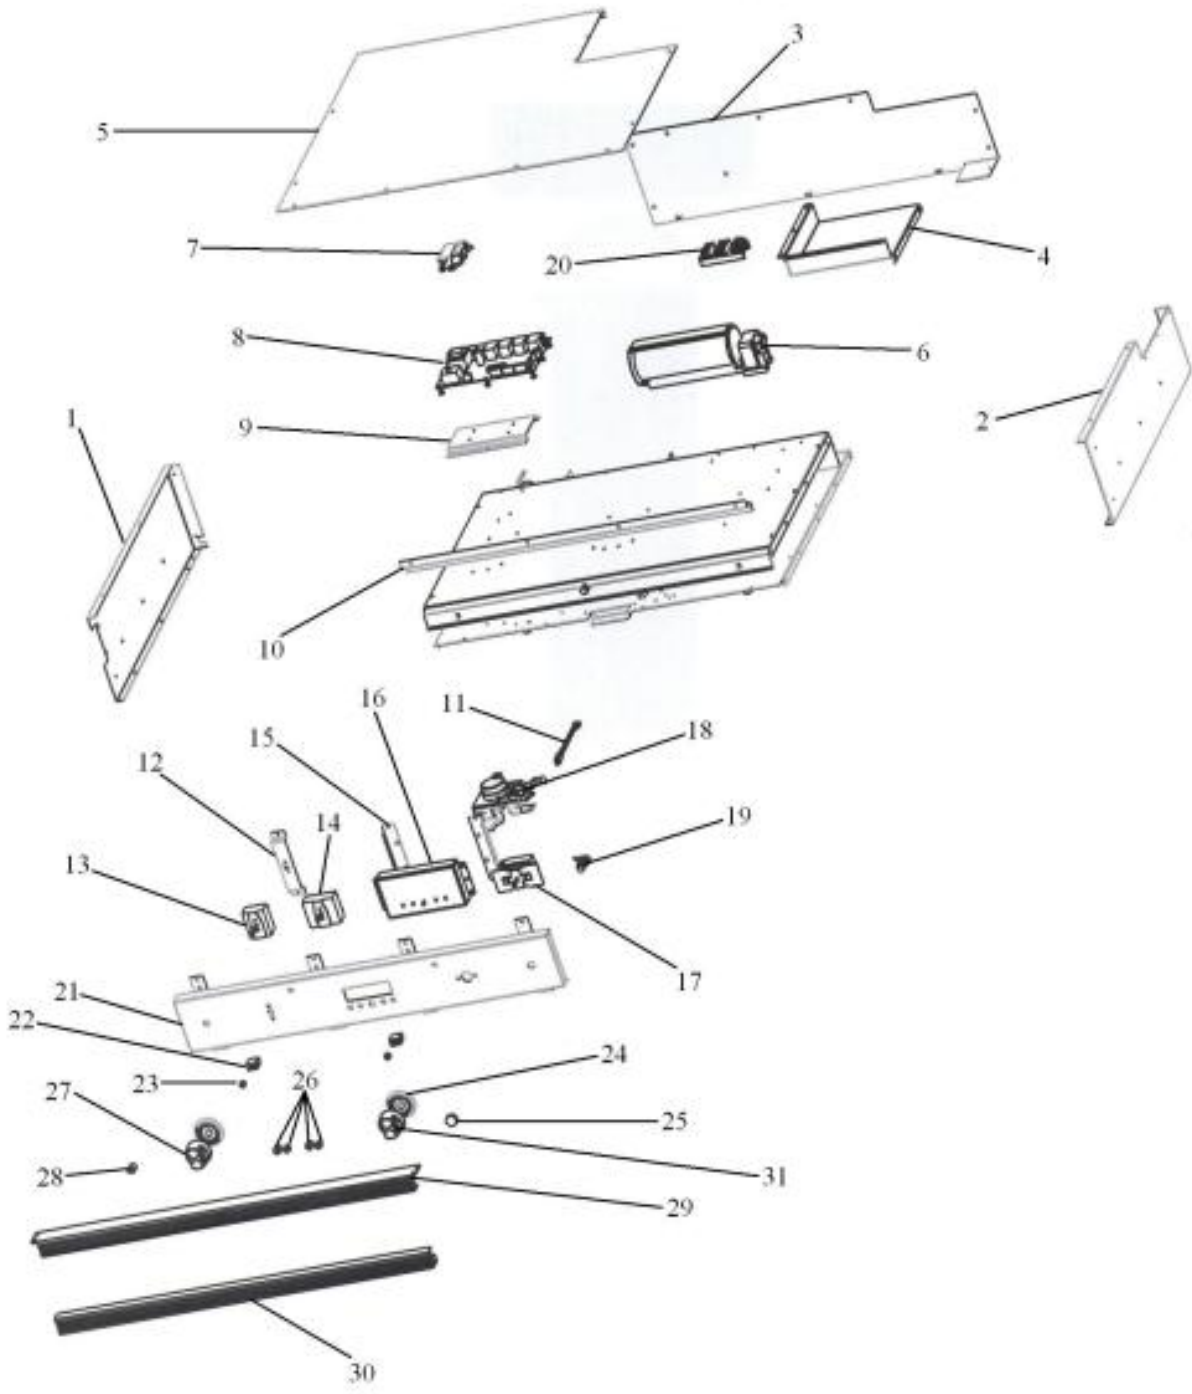

----- Manual continues below -----

Ref #	Part Number	Qty.	Description
1	A2007699		CABINET SIDE LH
2	A2007698		CABINET SIDE RH
3	A2008558		27 TOP REAR COVER
4	A2008543		TOP CHANNEL
5	A2008556		27 CABINET TOP
6	PE050087		BLOWER ASSEMBLY - DESIGNER SERIES
7	PJ030002		AUTO RESET (SELF-CLEAN) VDSC
8	PE070472		ELECTRONIC CONTROL BOARD
9	A2009884		AUTO RESET BRACKET
10	E9108559		TOP VENT COVER 27
11	PE050059		HI-LIMIT SWITCH
12	A2008526		SELECTOR BRACKET
13	PJ030011		SWITCH (2-POSITION) VESO105
14	PJ030001		SELECTOR SWITCH (8-POSITION) VDSC
15	A2008527		CLOCK BRACKET
16	PE050049		CLOCK/TIMER(ROBERTSHAWNO.100-00550-01 (BEFORE 02/27/06)
16	PE050213		PRO 120V DIGITAL CLOCK (AFTER 02/27/06)
17	PJ030037		SUB TO PS500033 - SELF CLEAN THERMOSTAT
18	PE050112		DOOR LATCH
19	PE050019		OVEN LIGHT SWITCH (VGSO166) 90-DEG.
20	PE070147		TERMINAL BLOCK
21	B92010568		27 SINGLE CONTROL PANEL (BEFORE 02/27/06)
21	C92010568BK		27 SINGLE CONTROL PANEL XBKX (BEFORE 02/27/06)
21	C92010568WH		27 SINGLE CONTROL PANEL XWHX (BEFORE 02/27/06)
21	B92014945		27 SINGLE CONTROL PANEL (AFTER 02/27/06)
21	C92014945BK		27 SINGLE CONTROL PANEL XBKX (AFTER 02/27/06)
21	C92014945WH		27 SINGLE CONTROL PANEL XWHX (AFTER 02/27/06)
22	PE050024		OVEN IND. LIGHT (LIGHT HOUSING)
23	PE050023		OVEN IND. LIGHT (LENS & BEZEL)
24	PB010152		KNOB BEZEL-CHROME (30 B-IN OVEN)
	PB010153		KNOB BEZEL-XBRX (30 B-IN OVEN)
25	PB010163		OVEN LIGHT SWITCH KNOB BK
	PB010164		OVEN LIGHT SWITCH KNOB XWHX (VESO/D
26	PB010248		CLOCK BUTTON
	PB010249		PUSH BUTTON WHITE
27	PB010148		SELECTOR KNOB-XBKX (30DOUBLE OVEN
	PB010149		SELECTOR KNOB-XWHX (30 B-IN OVEN)
28	PB010165		TIME MANUAL KNOB XBKX (VESO/VEDO)
	PB010166		TIME MANUAL KNOB XWHX (VESO/VEDO)
29	PE040085		TOP EXTRUSION (27VESO/DO)
30	PE040217		LOWER CONTROL PANEL EXTRUSION
31	PB010150		T/STAT KNOB-XBKX (30 B-IN OVEN)
31	PB010151		T/STAT KNOB-XWHX (30 B-IN OVEN)
NI	PJ030006	1	SWITCH (COOLING FAN)