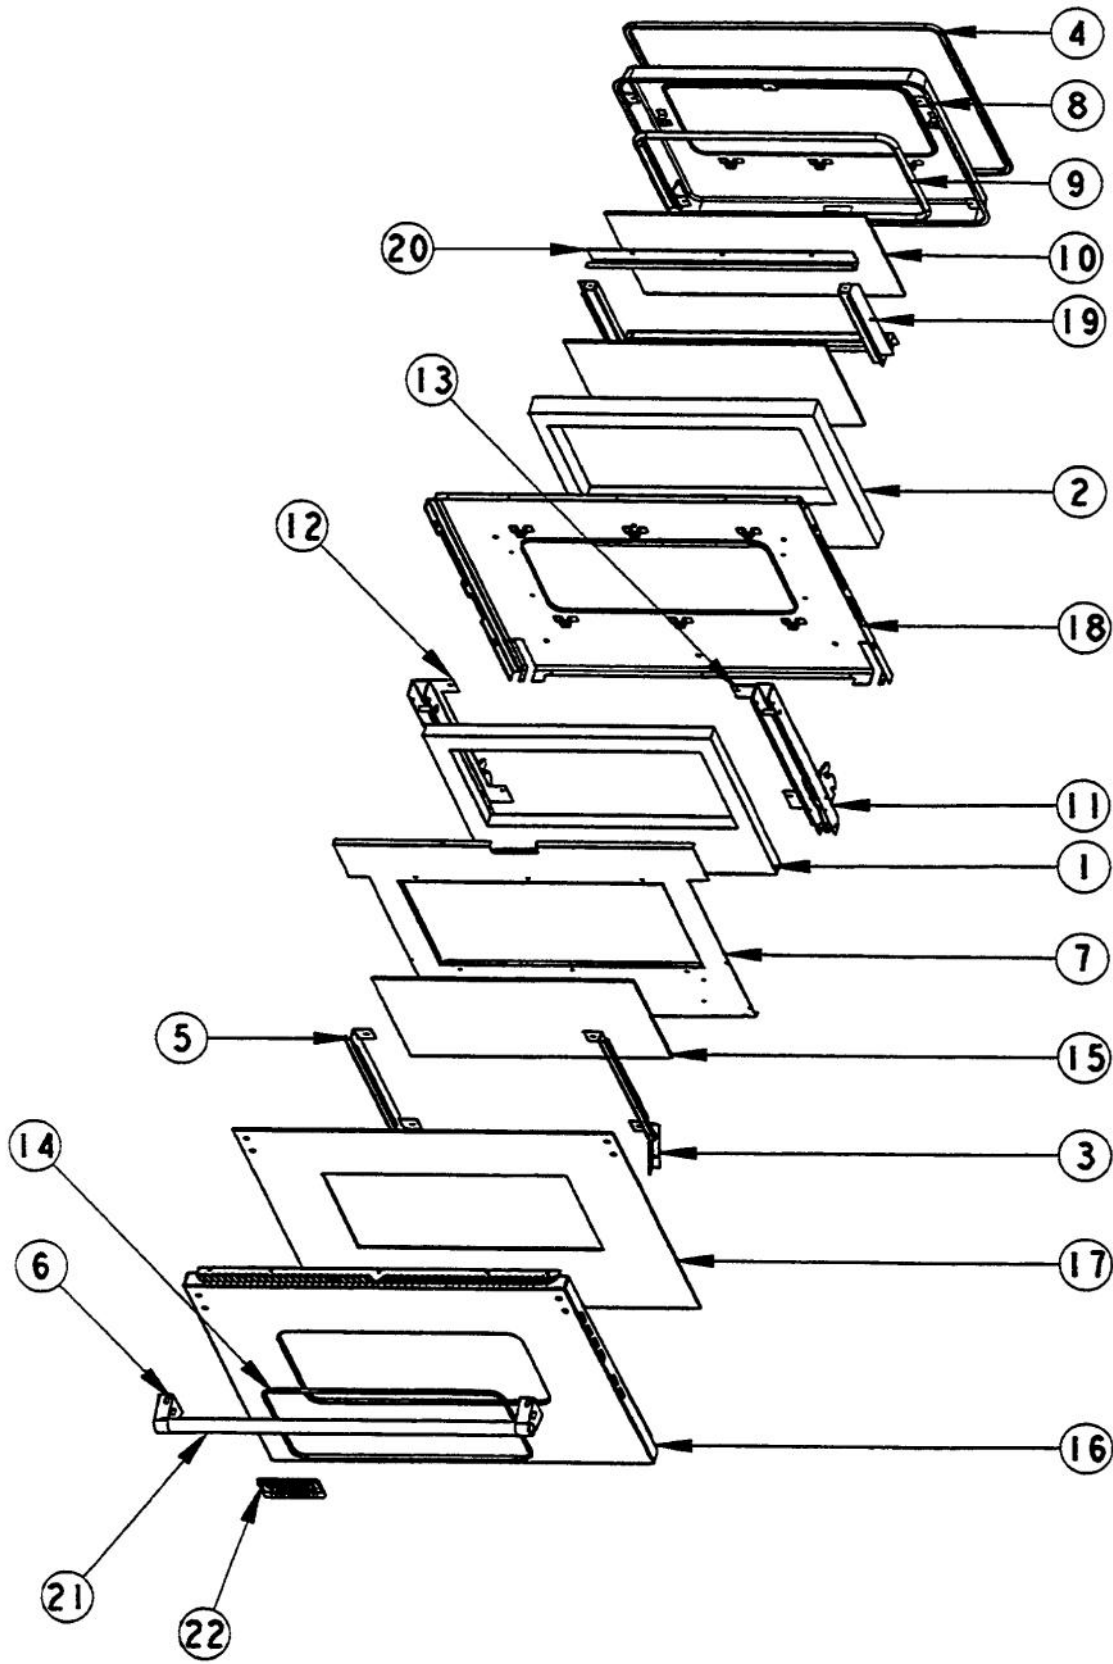

Ref #	Part Number	Qty.	Description
NI	G3204338AL		DOOR ASSY XALX (VESO176/DO276)
NI	G3204338ALBR		DOOR ASSY XAL/BRX (VESO176/DO276)
NI	G3204338BK		DOOR ASSY XBKX (VESO176/DO276)
NI	G3204338BKBR		DOOR ASSY XBK/BRX (VESO176/DO276)
NI	G3204338BT		DOOR ASSY XBTX (VESO176/DO276)
NI	G3204338BTBR		DOOR ASSY XBT/BRX (VESO176/DO276)
NI	G3204338BU		DOOR ASSY XBUX (VESO176/DO276)
NI	G3204338BUBR		DOOR ASSY XBU/BRX (VESO176/DO276)
NI	G3204338CB		DOOR ASSY XCBX (VESO176/DO276)
NI	G3204338CBBR		DOOR ASSY XCB/BRX (VESO176/DO276)
NI	G3204338EP		DOOR ASSY XEPX (VESO176/DO276)
NI	G3204338EPBR		DOOR ASSY XEP/BRX (VESO176/DO276)
NI	G3204338FG		DOOR ASSY XFGX (VESO176/DO276)
NI	G3204338FGBR		DOOR ASSY XFG/BRX (VESO176/DO276)
NI	G3204338GG		DOOR ASSY XGGX (VESO176/DO276)
NI	G3204338GGBR		DOOR ASSY XGG/BRX (VESO176/DO276)
NI	G3204338LE		DOOR ASSY XLEX (VESO176/DO276)
NI	G3204338LEBR		DOOR ASSY XLE/BRX (VESO176/DO276)
NI	G3204338MJ		DOOR ASSY XMJX (VESO176/DO276)
NI	G3204338MJBR		DOOR ASSY XMJ/BRX (VESO176/DO276)
NI	G3204338SG		DOOR ASSY XSGX (VESO176/DO276)
NI	G3204338SGBR		DOOR ASSY XSG/BRX (VESO176/DO276)
NI	G3204338SS		DOOR ASSY XSSX (VESO176/DO276)
NI	G3204338SSBR		DOOR ASSY XSS/BRX (VESO176/DO276)
NI	G3204338VB		DOOR ASSY XVBX (VESO176/DO276)
NI	G3204338VBBR		DOOR ASSY XVB/BRX (VESO176/DO276)
NI	G3204338WH		DOOR ASSY XWHX (VESO176/DO276)
NI	G3204338WHBR		DOOR ASSY XWH/BRX (VESO176/DO276)
1	PB070034		INSULATION-TRS-10 1 X 20 X 3`
2	PB070038		TRS-10 2 X 24 X 3` INSULATION
3	A2002497		DOOR GUIDE ANGLE VDSC
4	PB070041		SUB TO 000623-000 - DOOR GASKET(3/8DIA.) (VDSC)
5	A2002367		DOOR GLASS BRKT
6	PE030001		BRACKET, DOOR, HANDLE
6	PE030001PVD		END CAP DOOR HANDLE XBR
7	A2004332		DOOR INSULATION RETAINER (27OVEN)
8	G50010124		VESO176/VEDO276 DR LINER SVC-KIT
9	PB070040		FIBERGLASS ROPE
10	PE060023		HEAT TREATED DR GLASS(27WALL OVEN)
11	PC020188		DOOR HINGE
12	A2008437		HINGE BRACKET - LH
13	A2002962		HINGE BRACKET - RH (VEDO/VESO)
14	PE060050		J-MOLD XCHROMEX (27 OVEN)
14	PE060051		J-MOLD XBRX (27 OVEN)
15	PE060022		OUTER DOOR GLASS (27 WALL OVEN)
16	B2004326		OUTSIDE DOOR PANEL(VEDO276/VESO176)
16	C9004326AL		OUTER DOOR PAN XALX (27OVEN)
16	C9004326BK		OUTER DOOR PAN XBKX (27OVEN)
16	C9004326BT		OUTER DOOR PAN XBTX (27OVEN)
16	C9004326BU		OUTER DOOR PAN XBUX (27OVEN)
16	C9004326CB		OUTER DOOR PAN XCBX (27OVEN)
16	C9004326EP		OUTER DOOR PAN XEPX (27OVEN)
16	C9004326FG		OUTER DOOR PAN XFGX (27OVEN)
16	C9004326GG		OUTER DOOR PAN XGGX (27OVEN)
16	C9004326LE		OUTER DOOR PAN XLEX (27OVEN)
16	C9004326MJ		OUTER DOOR PAN XMJX (27OVEN)
16	C9004326SG		OUTER DOOR PAN XSGX (27OVEN)
16	C9004326VB		OUTER DOOR PAN XVBX (27OVEN)
16	C9004326WH		OUTER DOOR PAN XWHX (27OVEN)
17	J1004330		DOOR HEAT SINK (VESO176/DO276)