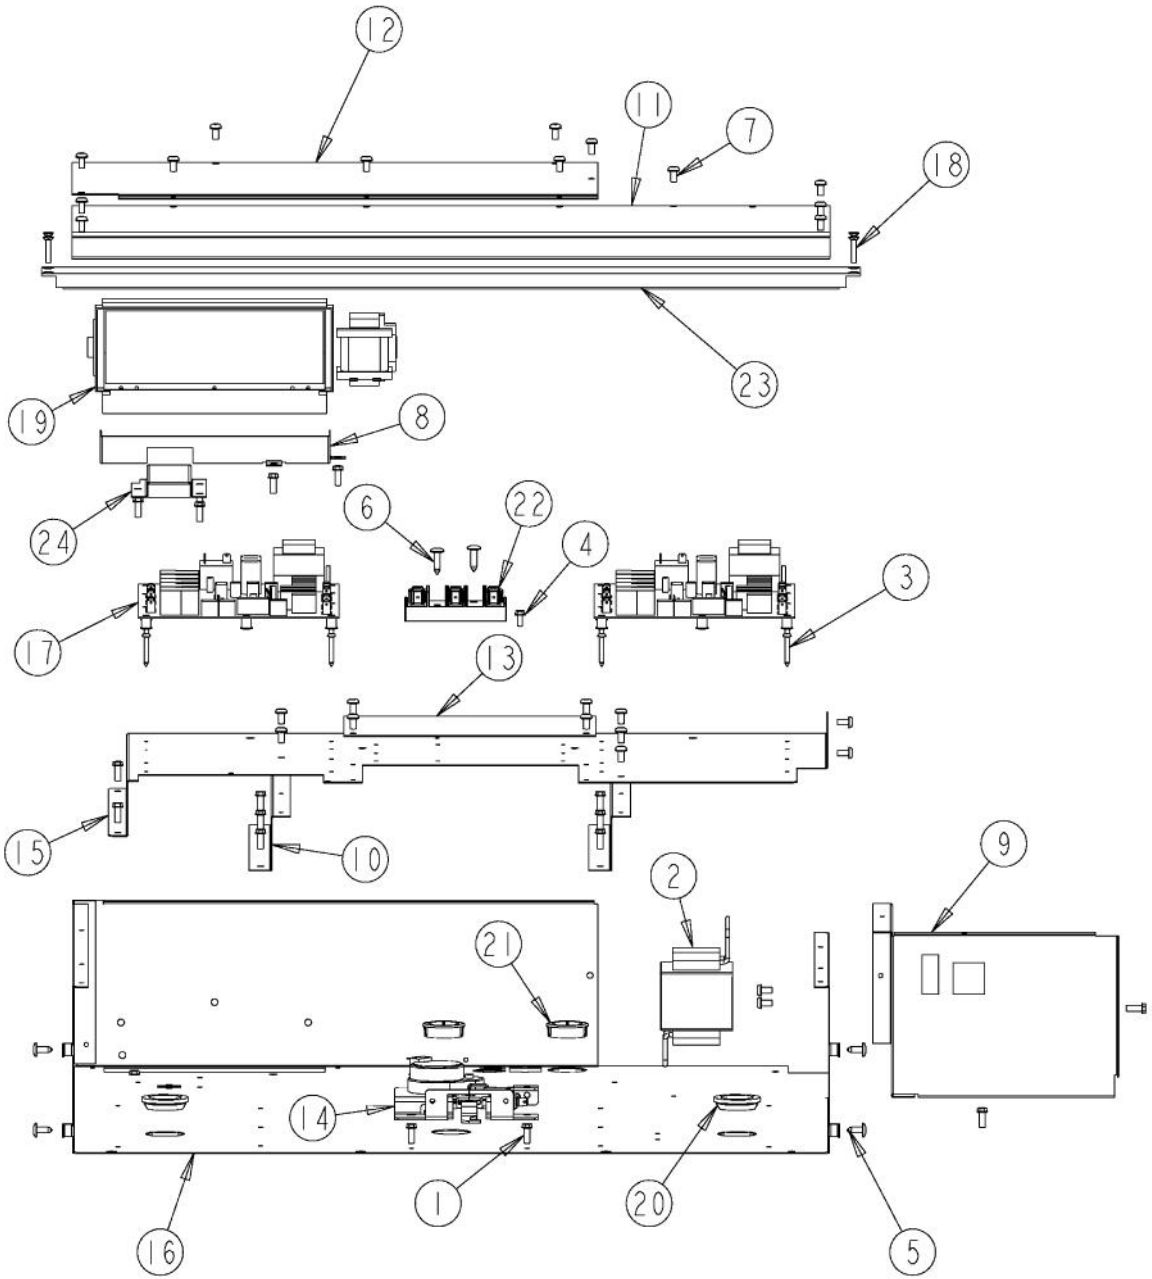

Ref #	Part Number	Qty.	Description
1	PD020060		10 X 1/2 (5/16)HEX WSHR HD.(T)A
2	PE070634		HALOGEN LIGHT TRANSFORMER
3	PD020185		NO.6 X 1 PAN HEAD SCREW
4	PD020010		10 X 3/8 GREEN GROUNDING SCREW
5	PD020002		10 X 1/2 PH.TR.HD.SMS.
6	PD020014		10X3/4 PH TR HD SMS
7	PD020004		10X3/8PH.HD.TYPE 25 REPL PD040125
8	A20014035		27 BLOWER BRACKET
9	A20010934		BRACKET, MODULE PAN
10	A20010910		BRACKET, SUPPORT, ELECTRONICS HAT
11	A20014046		27 FRONT COVER
12	A20014047		27 REAR COVER
13	A10010911		COVER, LATCH
14	PE050210		DOOR LATCH
15	A20010935	1	ELECTRONICS HAT (BEFORE 7/27/10) 72710C00028933
15	024413-000	1	27 MTG PANEL, CONTROL (ON OR AFTER 7/27/10) 72710C00028933
16	A20010933		MODULE PAN 27
17	000621-000	1	SUB TO 002406-000 - CONTROL BOARD (BEFORE 7/27/10) 72710C00028933
17	014000-000	1	EOC4-CONTROL BOARD (ON OR AFTER 7/27/10) 72710C00028933
NI	015201-000	1	LINEAR POWER SUPPLY (ON OR AFTER 7/27/10) 72710C00028933
18	PD020170		NO.6-32 X 1/2 PHILLIPS C.S. TYPE F SCREW
19	PE050228		PREMIUM BLOWER
20	PB070079		SILICONE EXTRUSION (DGSU)
21	PD040152		SNAP BUSHING
22	PE070147		TERMINAL BLOCK
23	PE040271		27 PROF. TOP TRIM
24	A20014033		UPPER VENT COVER