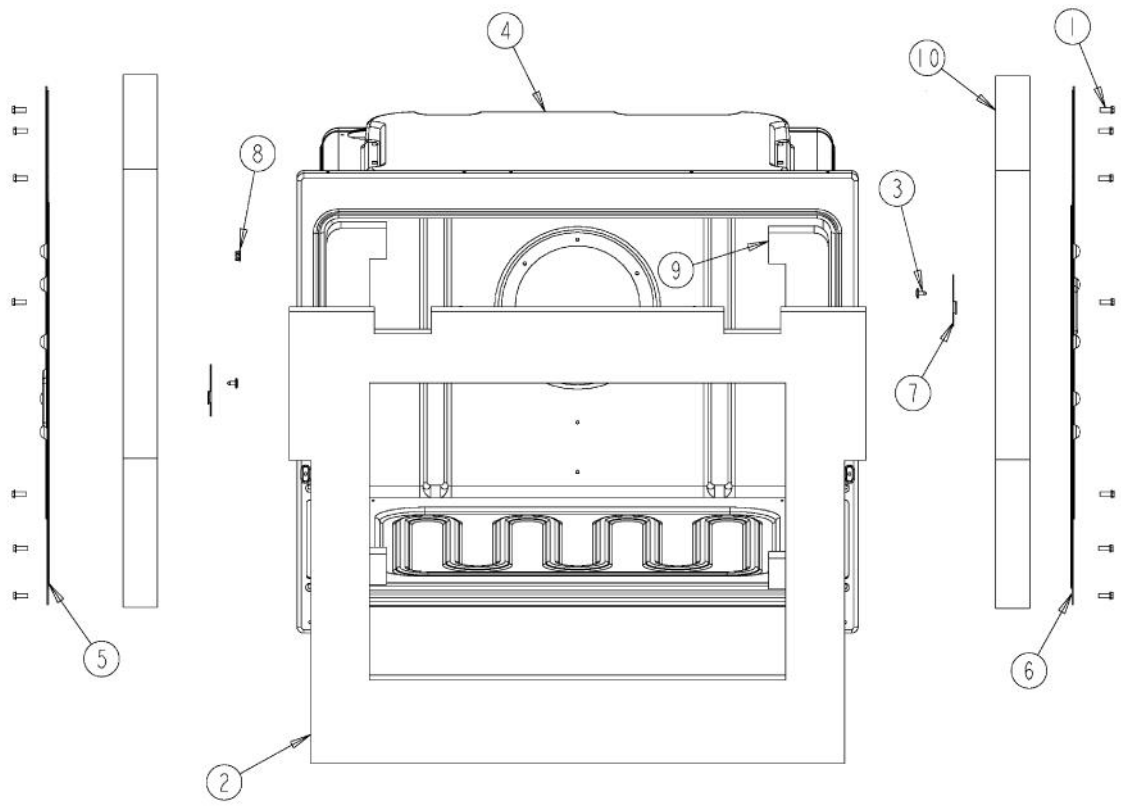

Ref #	Part Number	Qty.	Description
1	PD020060		10 X 1/2 (5/16)HEX WSHR HD.(T)A
2	PB070276		27 DOOR INSULATION
3	PD020063		SCREW-NO.8(A) X 3/8PH WFR HD/BK OXID
4	G91014042		27 PREMIERE CAVITY ASSY
5	A20012650		BRKT, TOP WRAPPER LEFT
6	A2009622		BRKT, TOP WRAPPER, RIGHT
7	E91012614		LIGHT HOLE COVER
8	E91014053		PORCELAIN 25/64 HOLE PLUG
9	PB070271		DOOR PLUG INSULATION
10	PB070302		SIDE INSULATION