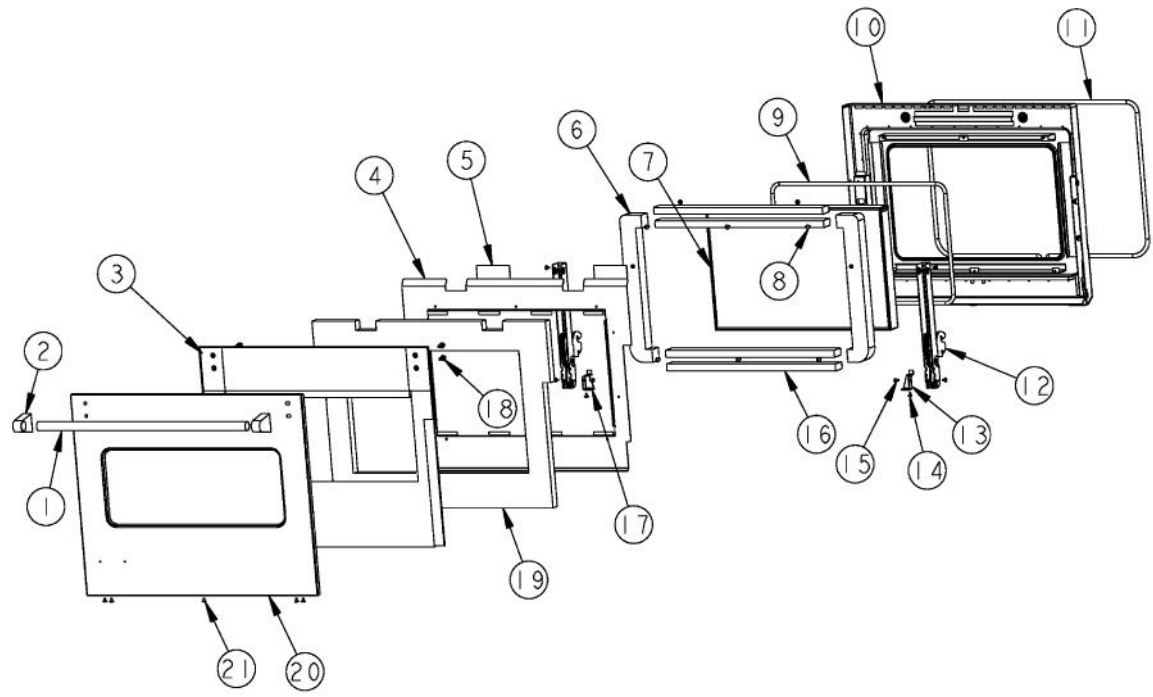

Ref #	Part Number	Qty.	Description
1	PE030178		27 PROF. DOOR HANDLE
1	PE030178PVD		27 PROF. DOOR HANDLE XPVDX
2	PE030001		BRACKET, DOOR, HANDLE
2	PE030001PVD		END CAP DOOR HANDLE XBR
3	001501-000		PRO 27" INSULATION RETAINER KIT (AFTER 7-17-06)
3	001503-000		PRO 27 INSULATION RETAINER (BEFORE 7/17/06)
4	A20010949		PANEL, INSULATION, INNNER DOOR
5	PB070336		DOOR BRACKET INSULATION
6	PB070271		DOOR PLUG INSULATION
7	PE060093		27 WINDOW PACK
8	PD020002		10 X 1/2 PH.TR.HD.SMS.
9	000594-000		BLACK FIBERGLASS ROPE 3/8
10	G91010942		DOOR LINER ASSEMBLY
11	PB070245		27 DOOR GASKET
12	023798-000	2	HINGE, MANSFIELD, WHITE
13	A20012640		HINGE SUPPORT RH
14	PD020063		SCREW-NO.8(A) X 3/8PH WFR HD/BK OXID
15	PD020004		10X3/8PH.HD.TYPE 25 REPL PD040125
16	PB070273		27 WINDOW PACK INSULATION
17	A20012641		HINGE SUPPORT LH
18	PD020186		1/4-20 X 3/4 HEX WASHER HEAD MS
19	PB070276		27 DOOR INSULATION
20	PS500016AL		27 PRO DOOR SKIN SVC KIT W/O LOGO AFTER 07/17/06 - AL
20	PS500016ALBR		27 PRO DOOR SKIN SVC KIT W/O LOGO AFTER 07/17/06 - AL...
20	PS500016BK		27 PRO DOOR SKIN SVC KIT W/O LOGO AFTER 07/17/06 - BK
20	PS500016BKBR		27 PRO DOOR SKIN SVC KIT W/O LOGO AFTER 07/17/06 - B...
20	PS500016BT		27 PRO DOOR SKIN SVC KIT W/O LOGO AFTER 07/17/06 -BT
20	PS500016BTBR		27 PRO DOOR SKIN SVC KIT W/O LOGO AFTER 07/17/06 - B...
20	PS500016BU		27 PRO DOOR SKIN SVC KIT W/O LOGO AFTER 07/17/06 -BU
20	PS500016BUBR		27 PRO DOOR SKIN SVC KIT W/O LOGO AFTER 07/17/06 - B...
20	PS500016CB		27 PRO DOOR SKIN SVC KIT W/O LOGO AFTER 07/17/06 - CB
20	PS500016CBBR		27 PRO DOOR SKIN SVC KIT W/O LOGO AFTER 07/17/06 - C...
20	PS500016EP		27 PRO DOOR SKIN SVC KIT W/O LOGO AFTER 07/17/06 -EP
20	PS500016EPBR		27 PRO DOOR SKIN SVC KIT W/O LOGO AFTER 07/17/06 - E...
20	PS500016FG		27 PRO DOOR SKIN SERVICE KIT W/O LOGO AFTER 07/17/0...
20	PS500016FGBR		27 PRO DOOR SKIN SERVICE KIT W/O LOGO AFTER 07/17/0...
20	PS500016GG		27 PRO DOOR SKIN SERVICE KIT W/O LOGO AFTER 07/17/0...
20	PS500016GGBR		27 PRO DOOR SKIN SERVICE KIT W/O LOGO AFTER 07/17/0...
20	PS500016LE		27 PRO DOOR SKIN SERVICE KIT W/O LOGO AFTER 07/17/0...
20	PS500016LEBR		27 PRO DOOR SKIN SERVICE KIT W/O LOGO AFTER 07/17/0...
20	PS500016MJ		27 PRO DOOR SKIN SERVICE KIT W/O LOGO AFTER 07/17/0...
20	PS500016MJBR		27 PRO DOOR SKIN SERVICE KIT W/O LOGO AFTER 07/17/0...
20	PS500016SG		27 PRO DOOR SKIN SERVICE KIT W/O LOGO AFTER 07/17/0...
20	PS500016SGBR		27 PRO DOOR SKIN SERVICE KIT W/O LOGO AFTER 07/17/0...
20	PS500016SS		27 PRO DOOR SKIN SERVICE KIT W/O LOGO AFTER 07/17/0...
20	PS500016SSBR		27 PRO DOOR SKIN SERVICE KIT W/O LOGO AFTER 07/17/0...
20	PS500016VB		27 PRO DOOR SKIN SERVICE KIT W/O LOGO AFTER 07/17/0...
20	PS500016VBBR		27 PRO DOOR SKIN SERVICE KIT W/O LOGO AFTER 07/17/0...
20	PS500016WH		27 PRO DOOR SKIN SERVICE KIT W/O LOGO AFTER 07/17/0...
20	PS500016WHBR		27 PRO DOOR SKIN SERVICE KIT W/O LOGO AFTER 07/17/0...
20	PS500020AL		27 PRO DOOR SKIN SERVICE KIT W/O LOGO BEFORE 07/17/...
20	PS500020ALBR		27 PRO DOOR SKIN SERVICE KIT W/O LOGO BEFORE 07/17/...
20	PS500020BK		27 PRO DOOR SKIN SERVICE KIT W/O LOGO BEFORE 07/17/...
20	PS500020BKBR		27 PRO DOOR SKIN SERVICE KIT W/O LOGO BEFORE 07/17/...
20	PS500020BT		27 PRO DOOR SKIN SERVICE KIT W/O LOGO BEFORE 07/17/...
20	PS500020BTBR		27 PRO DOOR SKIN SERVICE KIT W/O LOGO BEFORE 07/17/...
20	PS500020BU		27 PRO DOOR SKIN SERVICE KIT W/O LOGO BEFORE 07/17/...
20	PS500020BUBR		27 PRO DOOR SKIN SERVICE KIT W/O LOGO BEFORE 07/17/...
20	PS500020CB		27 PRO DOOR SKIN SERVICE KIT W/O LOGO BEFORE 07/17/...
20	PS500020CBBR		27 PRO DOOR SKIN SERVICE KIT W/O LOGO BEFORE 07/17/...