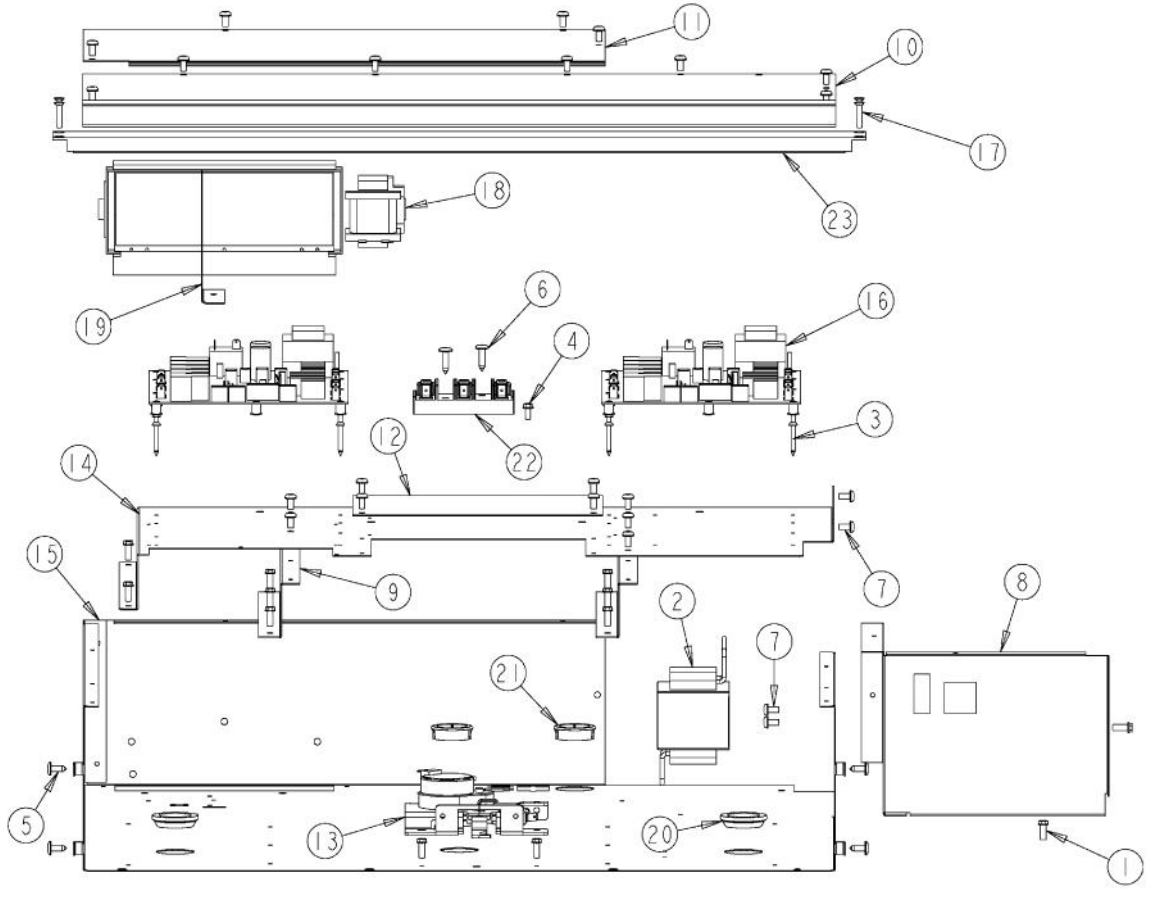

Ref #	Part Number	Qty.	Description
1	PD020060		10 X 1/2 (5/16)HEX WSHR HD.(T)A
2	PE070634		HALOGEN LIGHT TRANSFORMER
3	PD020185		NO.6 X 1 PAN HEAD SCREW
4	PD020010		10 X 3/8 GREEN GROUNDING SCREW
5	PD020002		10 X 1/2 PH.TR.HD.SMS.
6	PD020014		10X3/4 PH TR HD SMS
7	PD020004		10X3/8PH.HD.TYPE 25 REPL PD040125
8	A20014035		27 BLOWER BRACKET
9	A20010934		BRACKET, MODULE PAN
10	A20010910		BRACKET, SUPPORT, ELECTRONICS HAT
11	A20014046		27 FRONT COVER
12	A20014047		27 REAR COVER
13	A10010911		COVER, LATCH
14	PE050210		DOOR LATCH
15	A20010935	1	ELECTRONICS HAT (BEFORE 7/27/10) 72710C00028933
15	024413-000	1	27 MTG PANEL, CONTROL (ON OR AFTER 7/27/10) 72710C00028933
16	A20010933		MODULE PAN 27
17	000621-000	1	SUB TO 002406-000 - CONTROL BOARD (BEFORE 7/27/10) 72710C00028933
17	014000-000	1	EOC4-CONTROL BOARD (ON OR AFTER 7/27/10) 72710C00028933
NI	015201-000	1	LINEAR POWER SUPPLY (ON OR AFTER 7/27/10) 72710C00028933
18	PD020170		NO.6-32 X 1/2 PHILLIPS C.S. TYPE F SCREW
19	PE050228		PREMIUM BLOWER
20	PB070079		SILICONE EXTRUSION (DGSU)
21	PD040152		SNAP BUSHING
22	PE070147		TERMINAL BLOCK
23	PE040271		27 PROF. TOP TRIM
24	A20014033		UPPER VENT COVER