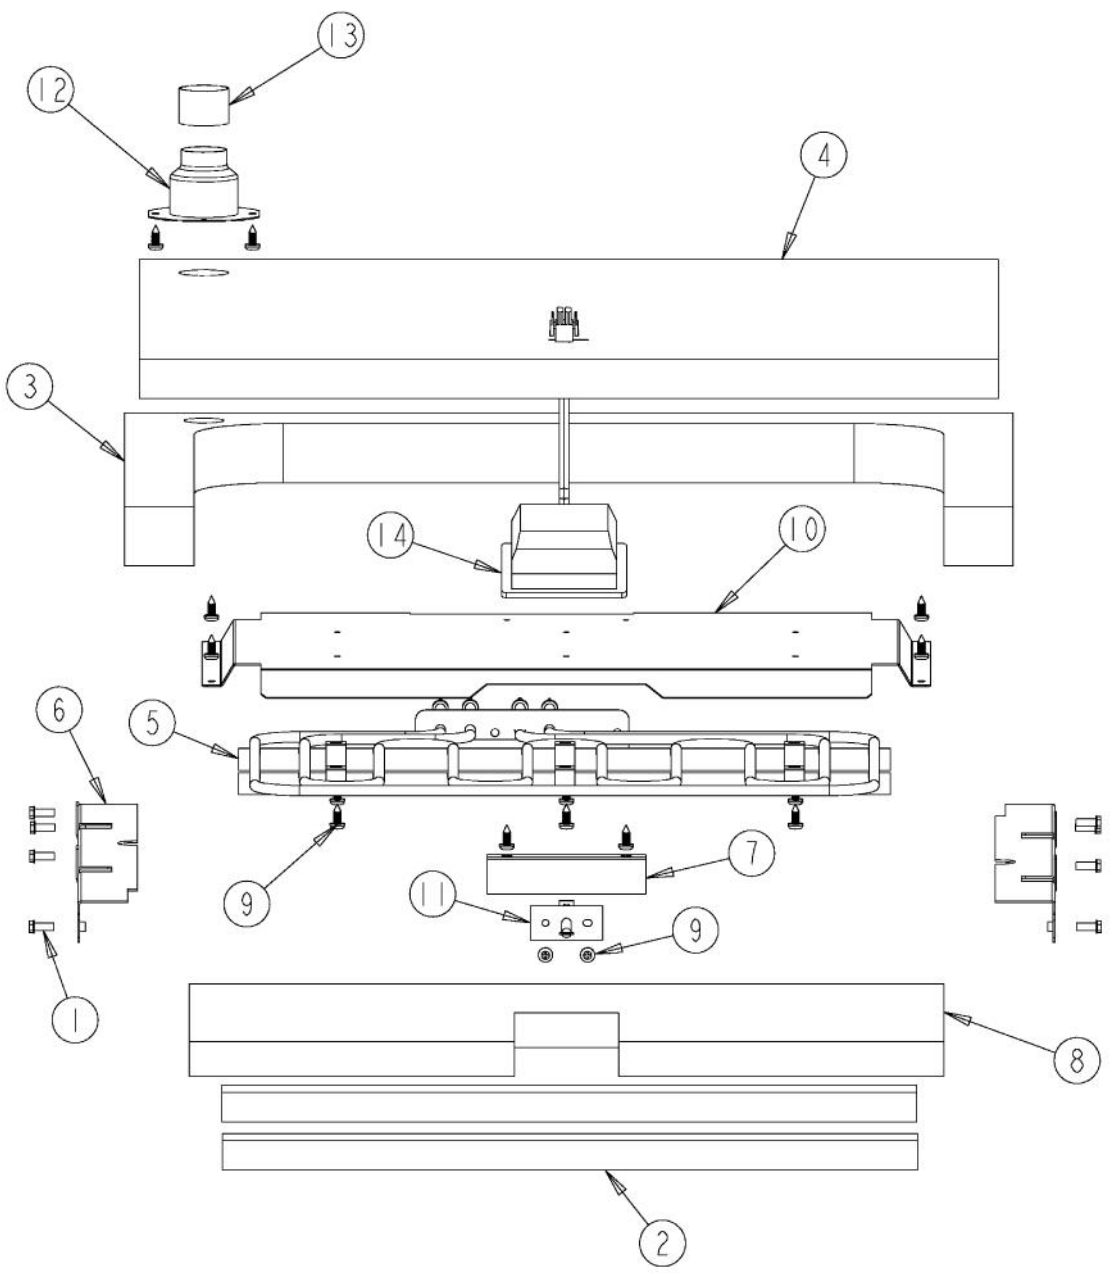

Ref #	Part Number	Qty.	Description
1	PD020060		10 X 1/2 (5/16)HEX WSHER HD.(T)A
2	PB070273		27 WINDOW PACK INSULATION
3	PB070306		27 TOP BROIL INSULATION
4	PB070307		27 TOP INSULATION
5	PJ010049		BROIL ELEMENT
6	A2009641		BRKT, TOP WRAPPER
7	A20014044		BROIL ELEMENT SHIELD
8	PB070337		LINER FRONT INSULATION
9	PD020055		NO.10 X 1/2 PAN PHIL. TEK. SS
10	A20014021		REFLECTOR, BROIL
11	PE050206		RTD THERMOSTAT PROBE
12	PM010014		SMOKE ELIMINATOR (VDSC)
13	PB020275		VENT TUBE
14	PE050205		TOP HALOGEN LIGHT (BEFORE C-0396)
14	PE050239		HALOGEN LAMP (AFTER C-0396)