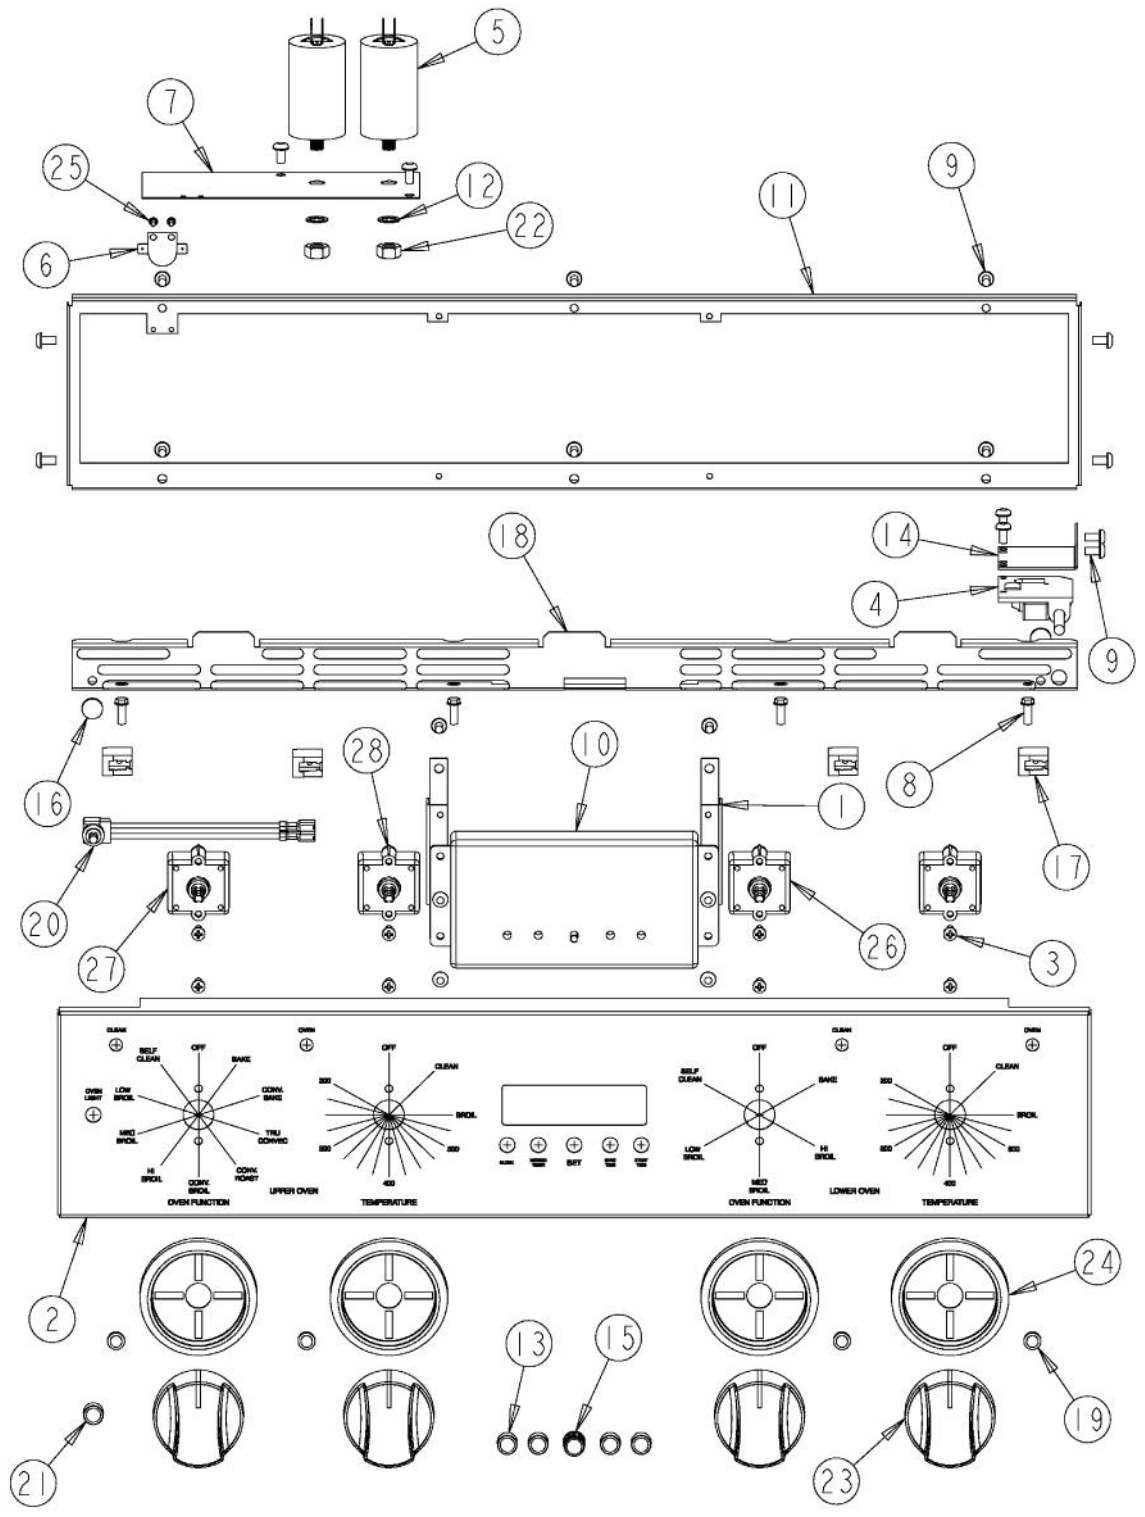

----- Manual continues below -----

Ref #	Part Number	Qty.	Description
1	A20014063		CLOCK BRACKET (AFTER 06/12/06 C-0160)
2	B92014066		27 DOUBLE PROF. CONTROL PNL. (AFTER 06/12/06 C-0160)
2	C920140663BK		CONTROL PANEL - BK (AFTER 06/12/06 C-0160)
2	C92014066WH		27 DOUBLE PROF. CONTROL PNL. XWHX (AFTER 06/12/06 C-0160)
3	PD020261		NO.8-32X1/2 PH PANHEAD MACH. SCREW
4	PE050208		DOOR SWITCH
5	PE050247		EBM FAN MOTOR CAPACITOR
6	G50015481		PRO HI-LIMIT SERVICE KIT (BEFORE 07-17-06)
NI	PJ030043	1	BI-METAL THERMOSTAT (N.C.) 180 DEGREES (BEFORE 7/27/10) 72710C00028933
7	A10014028		2 CAPACITOR BRACKET
8	PD020060		10 X 1/2 (5/16)HEX WSHR HD.(T)A
9	PD020004		10X3/8PH.HD.TYPE 25 REPL PD040125
10	PE050214	1	CLOCK (DIGITAL 230V 50/60HZ) (BEFORE 7/27/10) 72710C00028933
NI	020619-000	1	DISPLAY,CLCK,TOD3 (ON OR AFTER 7/27/10) 72710C00028933
11	A20014061		27 CONTROL MTG PANEL (AFTER 06/12/06 C-0160)
12	PD040164		5/16 INTERNAL TOOTH LOCK WASHER TYPE A
13	PB010306		PROF. CLOCK BUTTON
13	PB010310		PROF. CLOCK BUTTON XWHX
14	A20012649		DOOR SWITCH BRACKET
15	PB010307		PROF. CLOCK KNOB
15	PB010311		PROF. CLOCK KNOB XWHX
16	PD040004		GROMMET BUMPER
17	PE050072		LENS OPENING (250 VOLT) (BEFORE 7/27/10) 72710C00028933
NI	021336-000	4	INDICATOR, LT, RED, CHROME BEZEL, LED (ON OR AFTER 7/28/10 (072810C00028948)
18	C90014073BK		27 INLET GRILL
19	PE050023		OVEN IND. LIGHT (LENS & BEZEL) (BEFORE 7/27/10) 72710C00028933
NI	021336-000	4	INDICATOR, LT, RED, CHROME BEZEL, LED (ON OR AFTER 7/28/10 (072810C00028948)
20	G40015469		LIGHT SWITCH ASSEMBLY
21	PB010308		PROF. OVEN LIGHT BUTTON
21	PB010312		PROF. OVEN LIGHT BUTTON XWHX
22	PD030172		M8 X 1.25MM NUT
23	PB010305		PROF. SELECTOR/THERMOSTAT KNOB
23	PB010309		PROF. SELECTOR/THERMOSTAT KNOB XWHX
24	PB010304		KNOB BEZEL
24	PB010304PVD		RESTYLE KNOB BEZEL, BR
25	PD020013		TYPE AB NO.6 X 3/8 PH PAN HD. SMS
26	PJ030034		SELECTOR (6 POS)
27	PJ030033		SELECTOR (10 POS)
28	PJ030035		THERMOSTAT