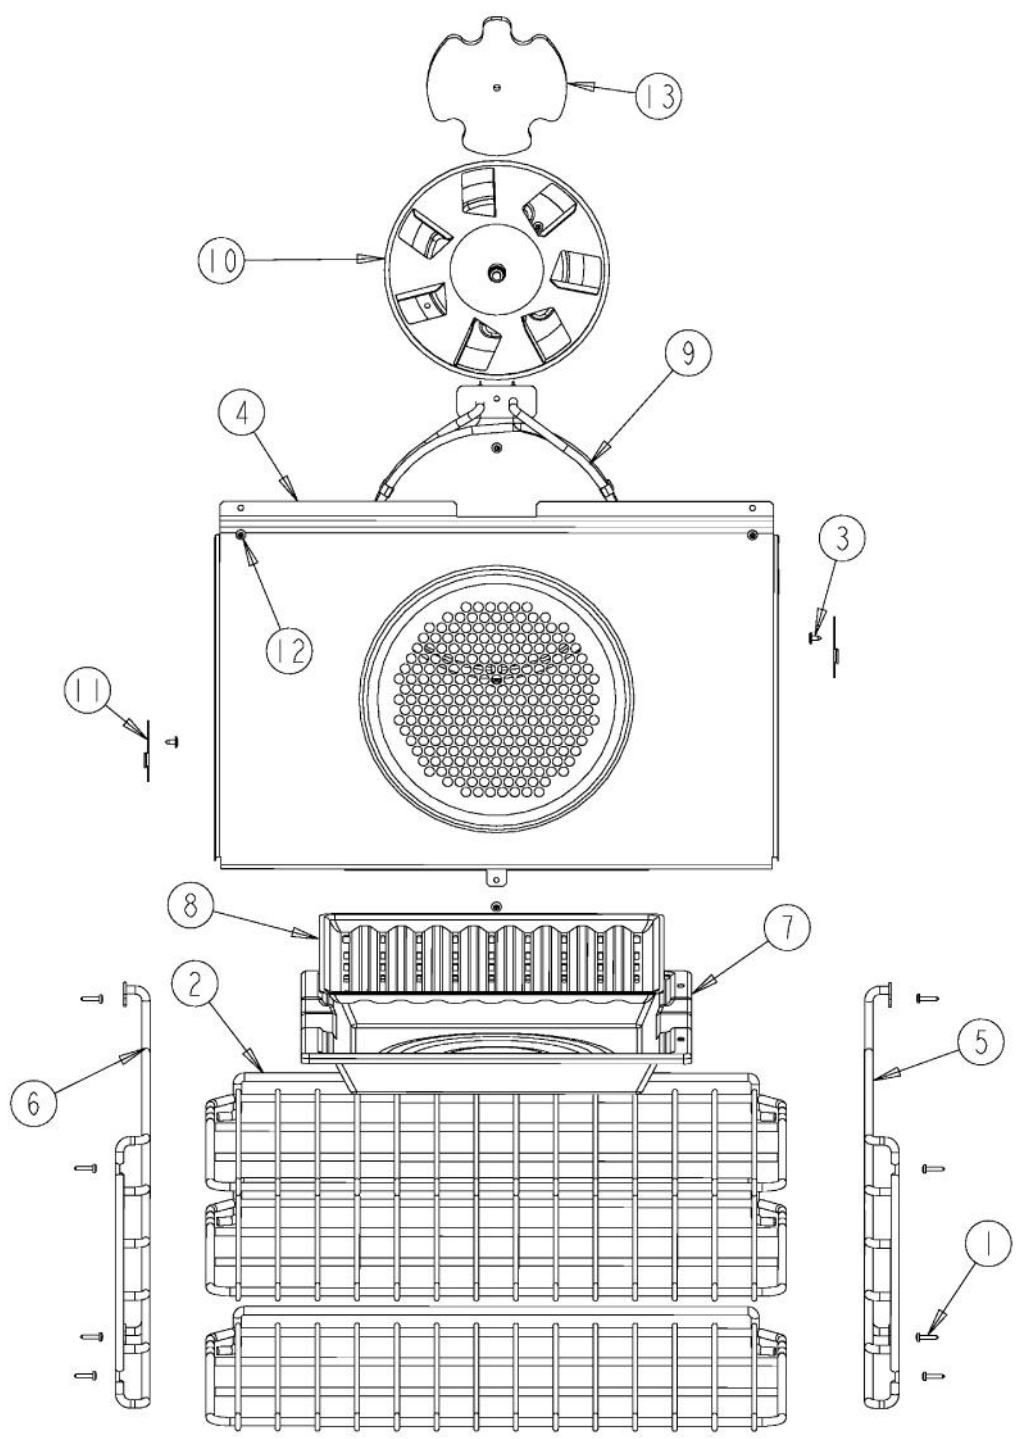

Ref #	Part Number	Qty.	Description
1	PD020232		NO.8 X 3/4 PH PAN HEAD TEK SCREW (BLACK OXIDE)
2	PB060105		27 OVEN RACK
3	PD020063		SCREW-NO.8(A) X 3/8PH WFR HD/BK OXID
4	G91013597		27 BAFFLE ASSEMBLY
5	PB060103		RACK SUPPORT RH
6	PB060104		RACK SUPPORT LH
7	E9107933		BROILER PAN
8	E9107934		BROILER PAN INSERT
9	PJ010047		CONVECTION ELEMENT
10	G32014020		CONVECTION FAN ASSY
11	E91012614		LIGHT HOLE COVER
12	PD020055		NO.10 X 1/2 PAN PHIL. TEK. SS
13	PB070312		CONVECTION MOTOR MTG. PLATE INSULATION