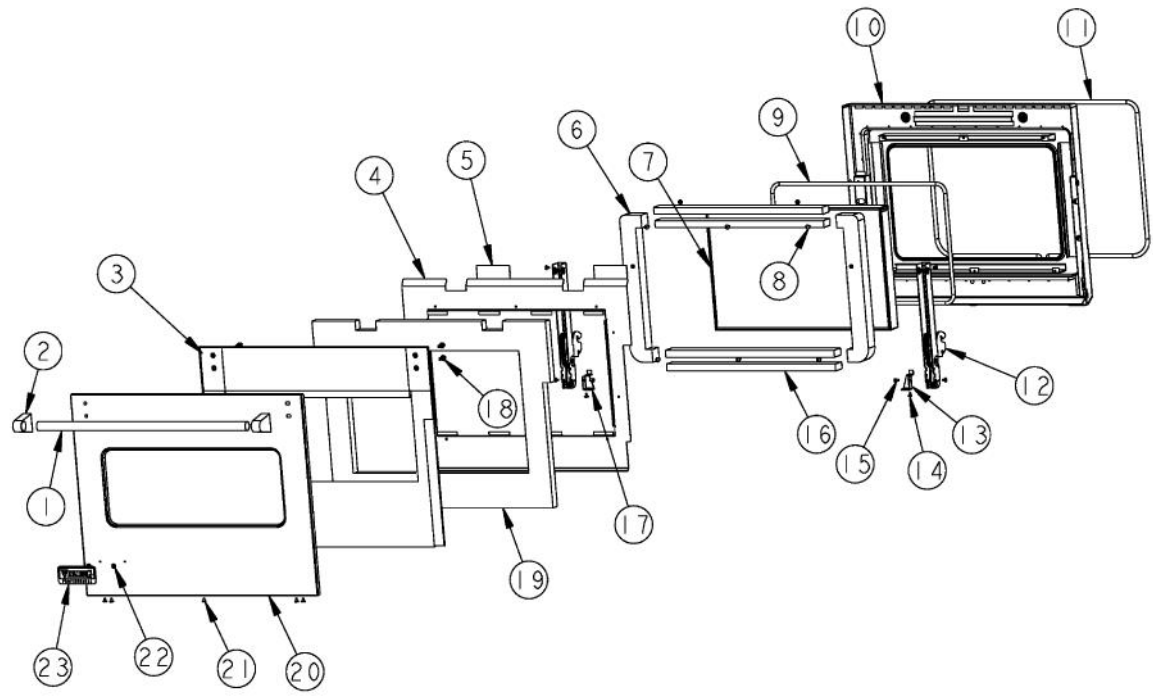

Ref #	Part Number	Qty.	Description
1	PE030178		27 PROF. DOOR HANDLE
1	PE030178PVD		27 PROF. DOOR HANDLE XPVDX
2	PE030001		BRACKET, DOOR, HANDLE
2	PE030001PVD		END CAP DOOR HANDLE XBR
3	001501-000		PRO 27" INSULATION RETAINER KIT (AFTER 7-17-06) (AFTER 07-17-06)
NI	001503-000		PRO 27 INSULATION RETAINER (BEFORE 7/17/06) (BEFORE 07-17-06)
4	A20010949		PANEL, INSULATION, INNER DOOR
5	PB070336		DOOR BRACKET INSULATION
6	PB070271		DOOR PLUG INSULATION
7	PE060093		27 WINDOW PACK
8	PD020002		10 X 1/2 PH.TR.HD.SMS.
9	000594-000		BLACK FIBERGLASS ROPE 3/8
10	G91010942		DOOR LINER ASSEMBLY
11	PB070245		27 DOOR GASKET
12	023798-000	2	HINGE, MANSFIELD, WHITE
13	A20012640		HINGE SUPPORT RH
14	PD020063		SCREW-NO.8(A) X 3/8PH WFR HD/BK OXID
15	PD020004		10X3/8PH.HD.TYPE 25 REPL PD040125
16	PB070273		27 WINDOW PACK INSULATION
17	A20012641		HINGE SUPPORT LH
18	PD020186		1/4-20 X 3/4 HEX WASHER HEAD MS
19	PB020276		TUBE DRAIN 3/8 X 46 AR 36 30
20	PS500014AL		27 PRO DOOR SKIN SERVICE KIT W/LOGO AFTER 07/17/06 -...
20	PS500014ALBR		27 PRO DOOR SKIN SERVICE KIT W/LOGO AFTER 07/17/06 -...
20	PS500014BK		27 PRO DOOR SKIN SERVICE KIT W/LOGO AFTER 07/17/06 -...
20	PS500014BKBR		27 PRO DOOR SKIN SERVICE KIT W/LOGO AFTER 07/17/06 -...
20	PS500014BT		27 PRO DOOR SKIN SERVICE KIT W/LOGO AFTER 07/17/06 -...
20	PS500014BTBR		27 PRO DOOR SKIN SERVICE KIT W/LOGO AFTER 07/17/06 -...
20	PS500014BU		27 PRO DOOR SKIN SERVICE KIT W/LOGO AFTER 07/17/06 -...
20	PS500014BUBR		27 PRO DOOR SKIN SERVICE KIT W/LOGO AFTER 07/17/06 -...
20	PS500014CB		27 PRO DOOR SKIN SERVICE KIT W/LOGO AFTER 07/17/06 -...
20	PS500014CBBR		27 PRO DOOR SKIN SERVICE KIT W/LOGO AFTER 07/17/06 -...
20	PS500014EP		27 PRO DOOR SKIN SERVICE KIT W/LOGO AFTER 07/17/06 -...
20	PS500014EPBR		27 PRO DOOR SKIN SERVICE KIT W/LOGO AFTER 07/17/06 -...
20	PS500014FG		27 PRO DOOR SKIN SERVICE KIT W/LOGO AFTER 07/17/06 -...
20	PS500014FGBR		27 PRO DOOR SKIN SERVICE KIT W/LOGO AFTER 07/17/06 -...
20	PS500014GG		27 PRO DOOR SKIN SERVICE KIT W/LOGO AFTER 07/17/06 -...
20	PS500014GGBR		27 PRO DOOR SKIN SERVICE KIT W/LOGO AFTER 07/17/06 -...
20	PS500014LE		27 PRO DOOR SKIN SERVICE KIT W/LOGO AFTER 07/17/06 -...
20	PS500014LEBR		27 PRO DOOR SKIN SERVICE KIT W/LOGO AFTER 07/17/06 -...
20	PS500014MJ		27 PRO DOOR SKIN SERVICE KIT W/LOGO AFTER 07/17/06 -...
20	PS500014MJBR		27 PRO DOOR SKIN SERVICE KIT W/LOGO AFTER 07/17/06 -...
20	PS500014SG		27 PRO DOOR SKIN SERVICE KIT W/LOGO AFTER 07/17/06 -...
20	PS500014SGBR		27 PRO DOOR SKIN SERVICE KIT W/LOGO AFTER 07/17/06 -...
20	PS500014SS		27 PRO DOOR SKIN SERVICE KIT W/LOGO AFTER 07/17/06 -...
20	PS500014SSBR		27 PRO DOOR SKIN SERVICE KIT W/LOGO AFTER 07/17/06 -...
20	PS500014VB		27 PRO DOOR SKIN SERVICE KIT W/LOGO AFTER 07/17/06 -...
20	PS500014VBBR		27 PRO DOOR SKIN SERVICE KIT W/LOGO AFTER 07/17/06 -...
20	PS500014WH		27 PRO DOOR SKIN SERVICE KIT W/LOGO AFTER 07/17/06 -...
20	PS500014WHBR		27 PRO DOOR SKIN SERVICE KIT W/LOGO AFTER 07/17/06 -...
20	PS500018AL		27 PRO DOOR SKIN SERVICE KIT W/LOGO BEFORE 07/17/0...
20	PS500018ALBR		27 PRO DOOR SKIN SRV KIT W/LOGO BEFORE 07/17/06 - AL...
20	PS500018BK		27 PRO DOOR SKIN SRV KIT W/LOGO BEFORE 07/17/06 - BK...
20	PS500018BKBR		27 PRO DOOR SKIN SRV KIT W/LOGO BEFORE 07/17/06 - BK...
20	PS500018BT		27 PRO DOOR SKIN SERVICE KIT W/LOGO BEFORE 07/17/0...
20	PS500018BTBR		27 PRO DOOR SKIN SERVICE KIT W/LOGO BEFORE 07/17/0...
20	PS500018BU		27 PRO DOOR SKIN SERVICE KIT W/LOGO BEFORE 07/17/0...
20	PS500018BUBR		27 PRO DOOR SKIN SERVICE KIT W/LOGO BEFORE 07/17/0...