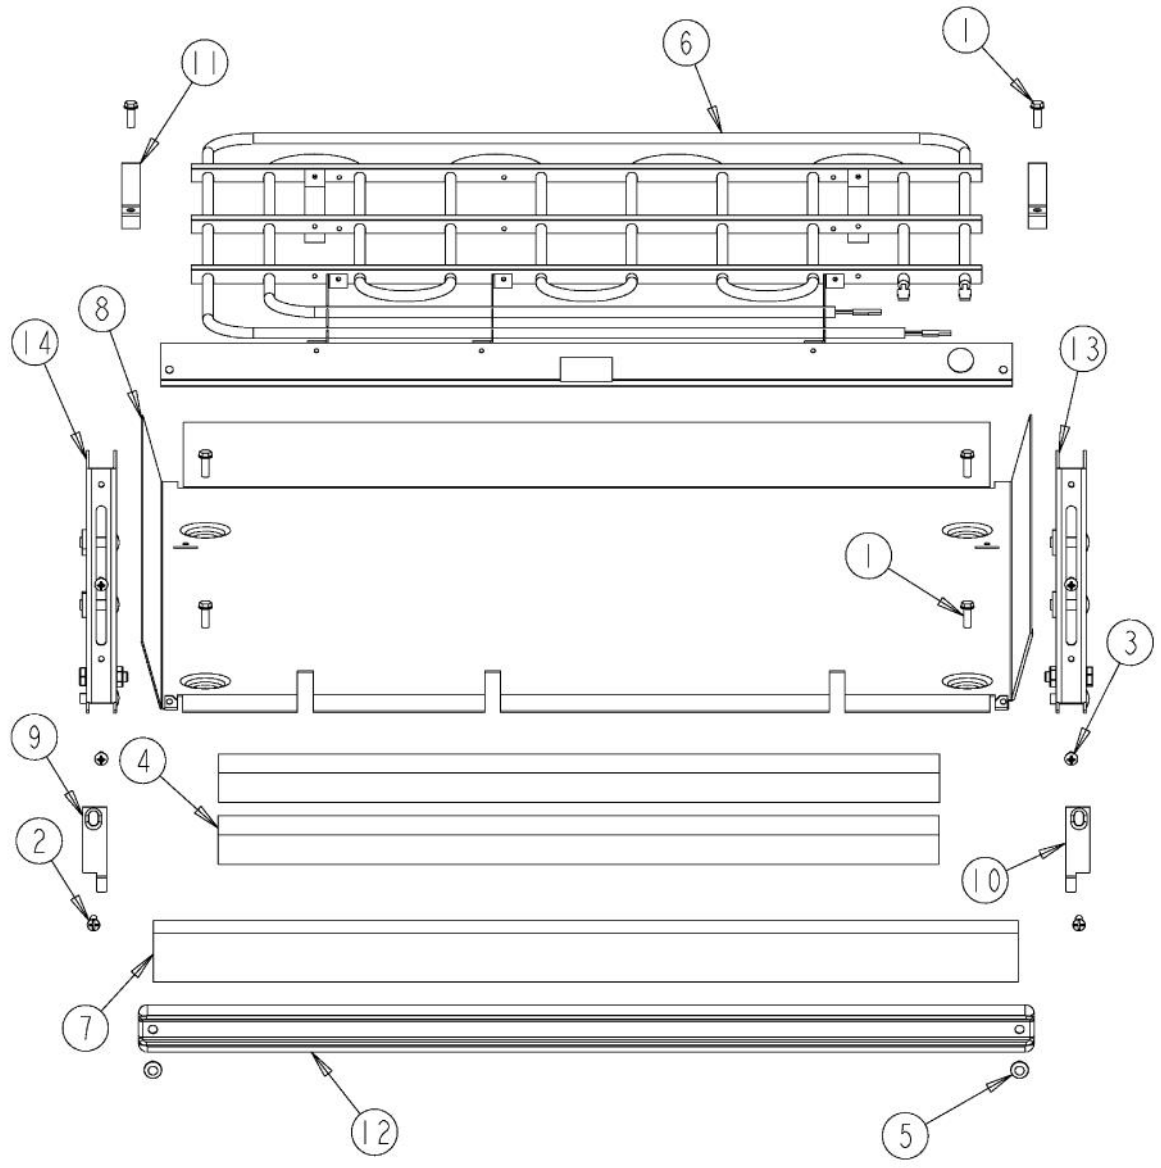

Ref #	Part Number	Qty.	Description
1	PD020060		10 X 1/2 (5/16)HEX WSHER HD.(T)A
2	PD020061		NO.8 X 3/4 FLAT HD TEK. SS.
3	PD020062		NO.8-32 X 3/8 PHMS TYPE 1
4	PB070273		27 WINDOW PACK INSULATION
5	PD020063		SCREW-NO.8(A) X 3/8PH WFR HD/BK OXID
6	PJ010048		BAKE ELEMENT
7	PB070309		BAKE ELEMENT INSULATION
8	A20010932		ELEMENT, MTG TRAY
9	B21010916		HINGE CLIP ? LH
10	B21010915		HINGE CLIP ? RH
11	A2009696		HOLDER, BAKE ELEMENT
12	E9109655		BAKE TRAY COVER
13	PC020221		HINGE POCKET RECEIVER MANSFIELD RH
14	PC020247		HINGE POCKET RECEIVER MANSFIELD LH