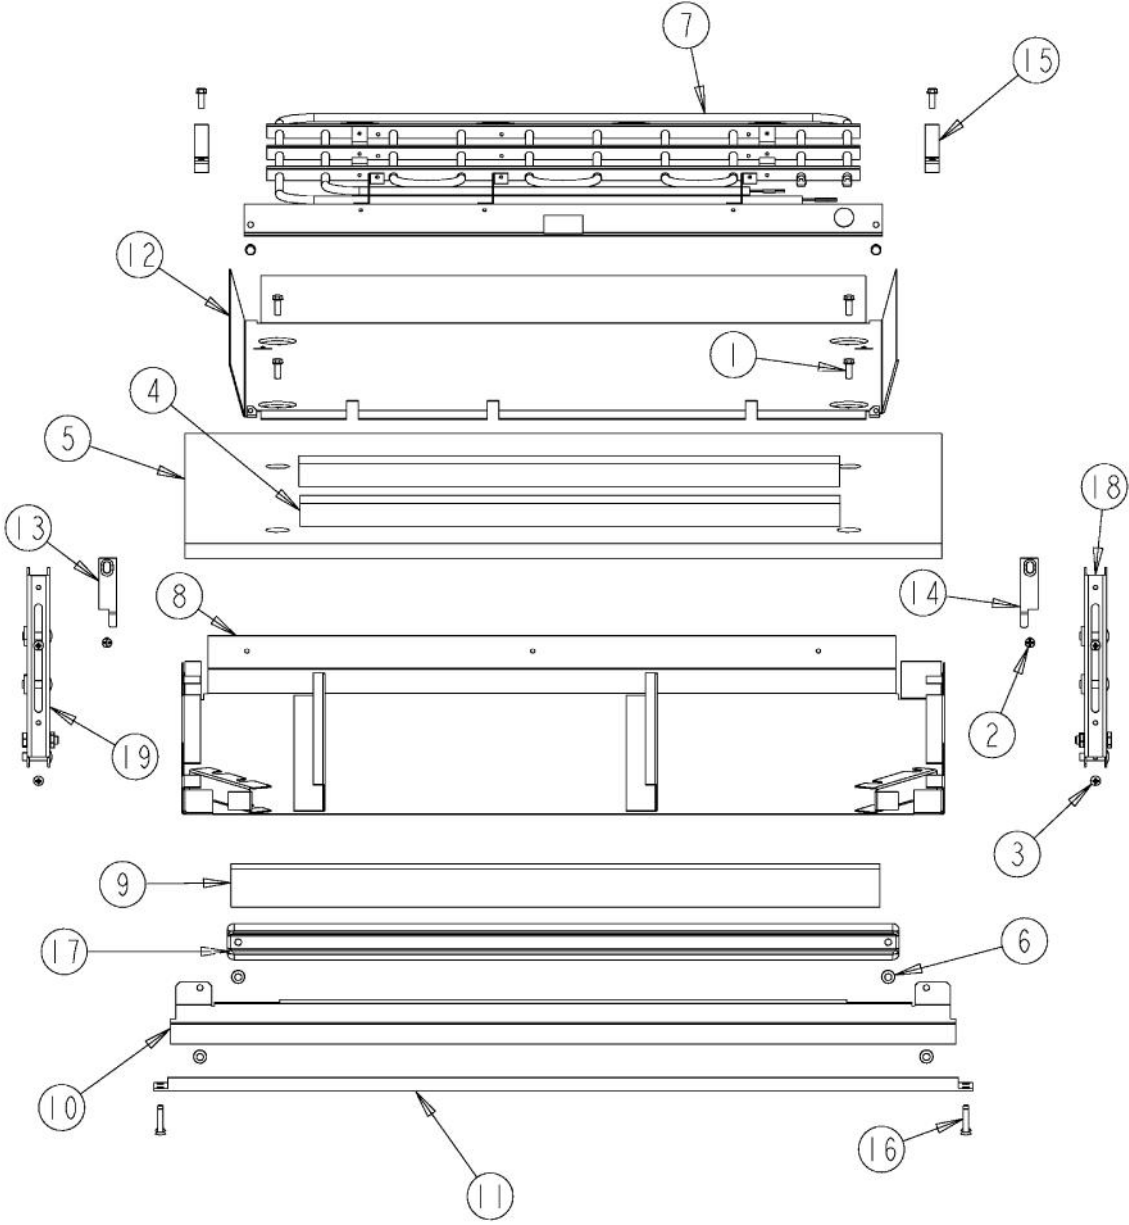

Ref #	Part Number	Qty.	Description
1	PD020060		10 X 1/2 (5/16)HEX WSHER HD.(T)A
2	PD020061		NO.8 X 3/4 FLAT HD TEK. SS.
3	PD020062		NO.8-32 X 3/8 PHMS TYPE 1
4	PB070273		27 WINDOW PACK INSULATION
5	PB070300		27 BOTTOM INSULATION
6	PD020063		SCREW-NO.8(A) X 3/8PH WFR HD/BK OXID
7	PJ010048		BAKE ELEMENT
8	G30010922		BASE MODULE ASSY 27
9	PB070309		BAKE ELEMENT INSULATION
10	C90010956BK		BOTTOM AIR DEFLECTOR 27
11	PE040272		27 PROF. BOTTOM TRIM
12	A20010932		ELEMENT, MTG TRAY
13	B21010916		HINGE CLIP ? LH
14	B21010915		HINGE CLIP ? RH
15	A2009696		HOLDER, BAKE ELEMENT
16	PD020170		NO.6-32 X 1/2 PHILLIPS C.S. TYPE F SCREW
17	E9109655		BAKE TRAY COVER
18	PC020221		HINGE POCKET RECEIVER MANSFIELD RH
19	PC020247		HINGE POCKET RECEIVER MANSFIELD LH