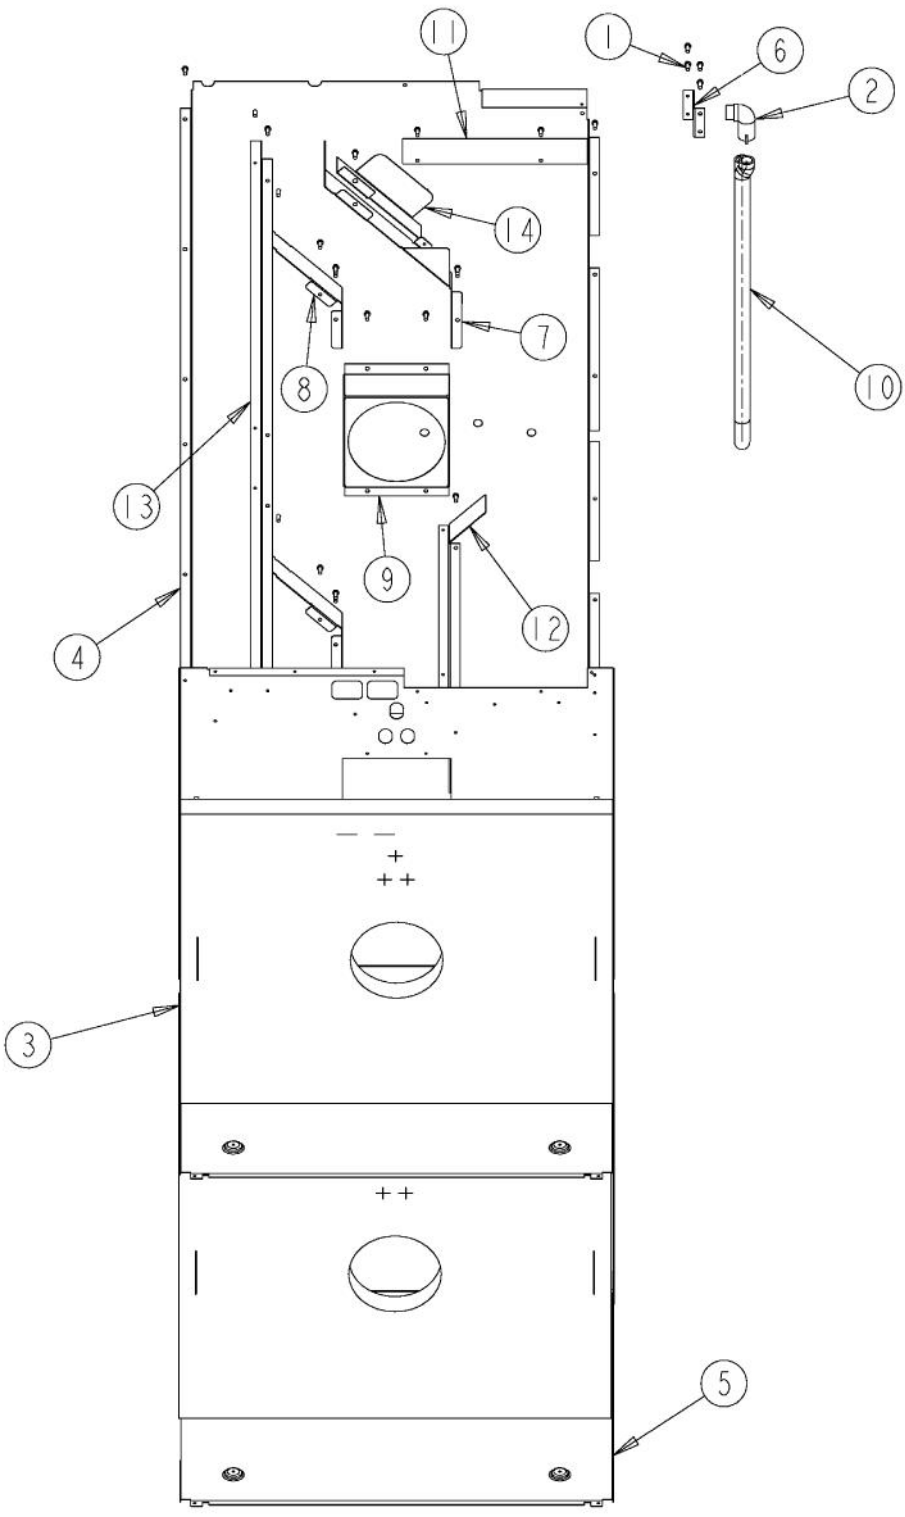

Ref #	Part Number	Qty.	Description
1	PD020060		10 X 1/2 (5/16)HEX WSHER HD.(T)A
2	PB040070		CONDUIT FITTING (90 DEG)
3	PB070301		27 BACK INSULATION
4	A20012807		PANEL, REAR
5	A20010931		BASE, BACK WRAPPER, 27
6	A2009671		BRACKET, POWER CABLE
7	A21010918		BRACKET, AIR, CONVECTION MOTOR
8	A21010919		BRACKET, AIR, CONVECTION MOTOR
9	A2009697		BRACKET, CONVECTION INSULATION
10	PB020071		CONDUIT - FLEXIBLE (48)
11	A10010907		COVER, BLOWER
12	A20012809		REAR AIR DIVIDER, DBL, LOWER OVEN
13	A2009684		REAR AIR DIVIDER, DOUBLE OVEN
14	A20014052		WIRE SHIELD