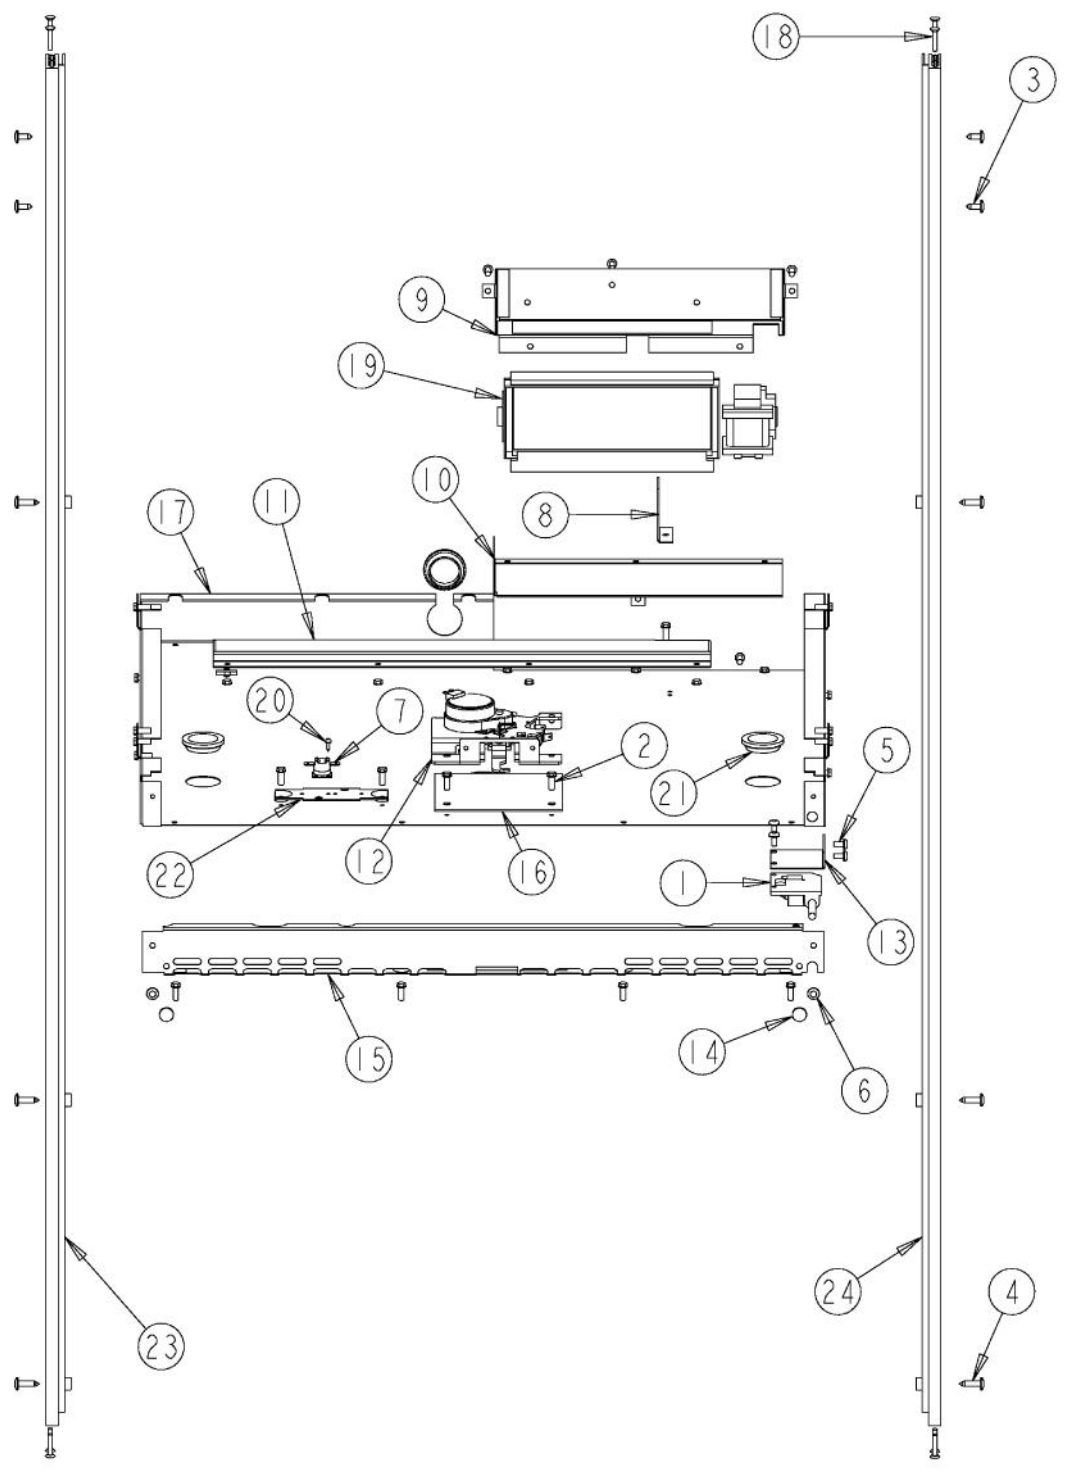

Ref #	Part Number	Qty.	Description
1	PE050208		DOOR SWITCH
2	PD020060		10 X 1/2 (5/16)HEX WSHR HD.(T)A
3	PD020002		10 X 1/2 PH.TR.HD.SMS.
4	PD020014		10X3/4 PH TR HD SMS
5	PD020004		10X3/8PH.HD.TYPE 25 REPL PD040125
6	PD020063		SCREW-NO.8(A) X 3/8PH WFR HD/BK OXID
7	PJ030039	1	BI-METAL THERMOSTAT 275 DEGREES (BEFORE 7/27/10) 72710C00028933
8	A20014036		BOTTOM BLOWER DIVIDER
9	A2009660		BRACKET, BLOWER, DBL LOWER OVEN
10	A2009659		BRACKET, FILLER, BLOWER
11	A20012808		CATALYST EXHAUST, MIDDLE MODULE
12	PE050210		DOOR LATCH
13	A20012649		DOOR SWITCH BRACKET
14	PD040004		GROMMET BUMPER
15	C90012803BK		INLET GRILL DBL LOWER OVEN 27
16	PB070321		LOWER LATCH INSULATION
17	A20012802		MODULE PAN 27
18	PD020170		NO.6-32 X 1/2 PHILLIPS C.S. TYPE F SCREW
19	PE050228		PREMIUM BLOWER
20	PD020013		TYPE AB NO.6 X 3/8 PH PAN HD. SMS
21	PB070079		SILICONE EXTRUSION (DGSU)
22	A1002456		THERMO-DISC BRKT (VDSC) (BEFORE 08/21/06)
NI	A20014089		DISC BRACKET (After 08/21/07)
23	PE040278		PROF. DOUBLE SIDE TRIM LH
24	PE040277		PROF. DOUBLE SIDE TRIM RH