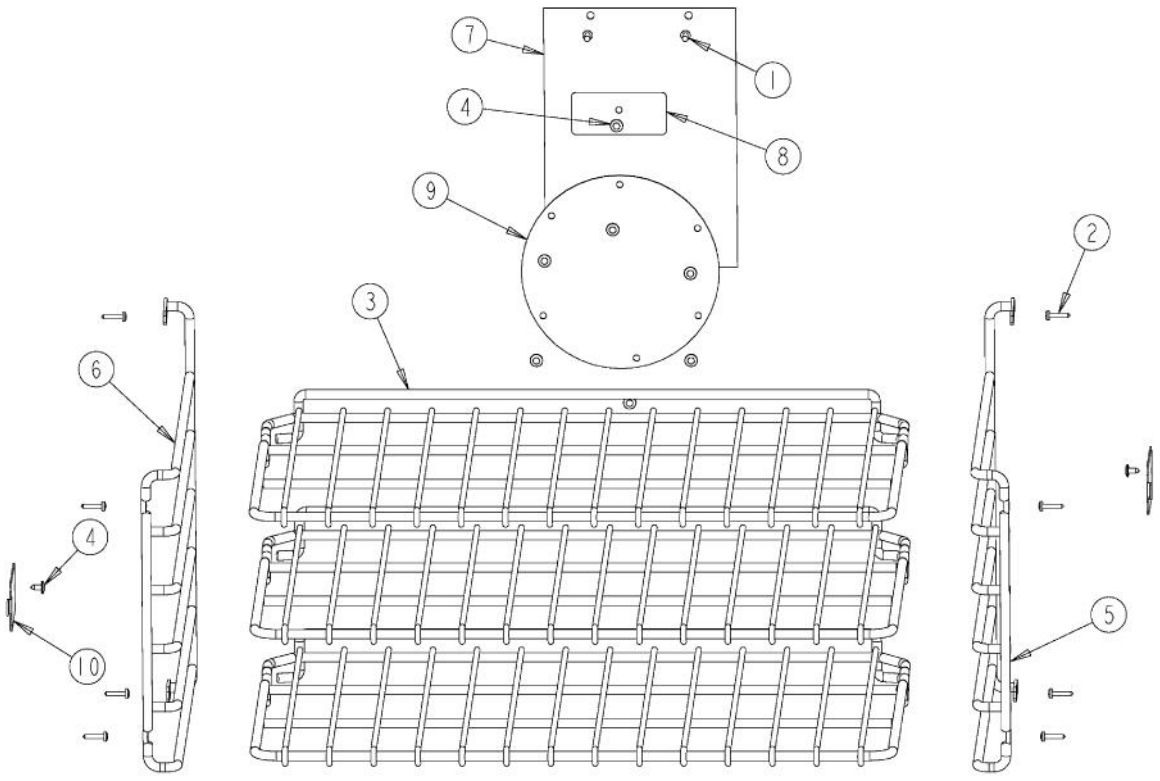

Ref #	Part Number	Qty.	Description
1	PD020060		10 X 1/2 (5/16)HEX WSHR HD.(T)A
2	PD020232		NO.8 X 3/4 PH PAN HEAD TEK SCREW (BLACK OXIDE)
3	PB060105		27 OVEN RACK
4	PD020063		SCREW-NO.8(A) X 3/8PH WFR HD/BK OXID
5	PB060103		RACK SUPPORT RH
6	PB060104		RACK SUPPORT LH
7	A10012648		BACK COVER
8	E91012616		CONV. ELEMENT HOLE COVER
9	E91012615		CONVECTION HOLE COVER
10	E91012614		LIGHT HOLE COVER