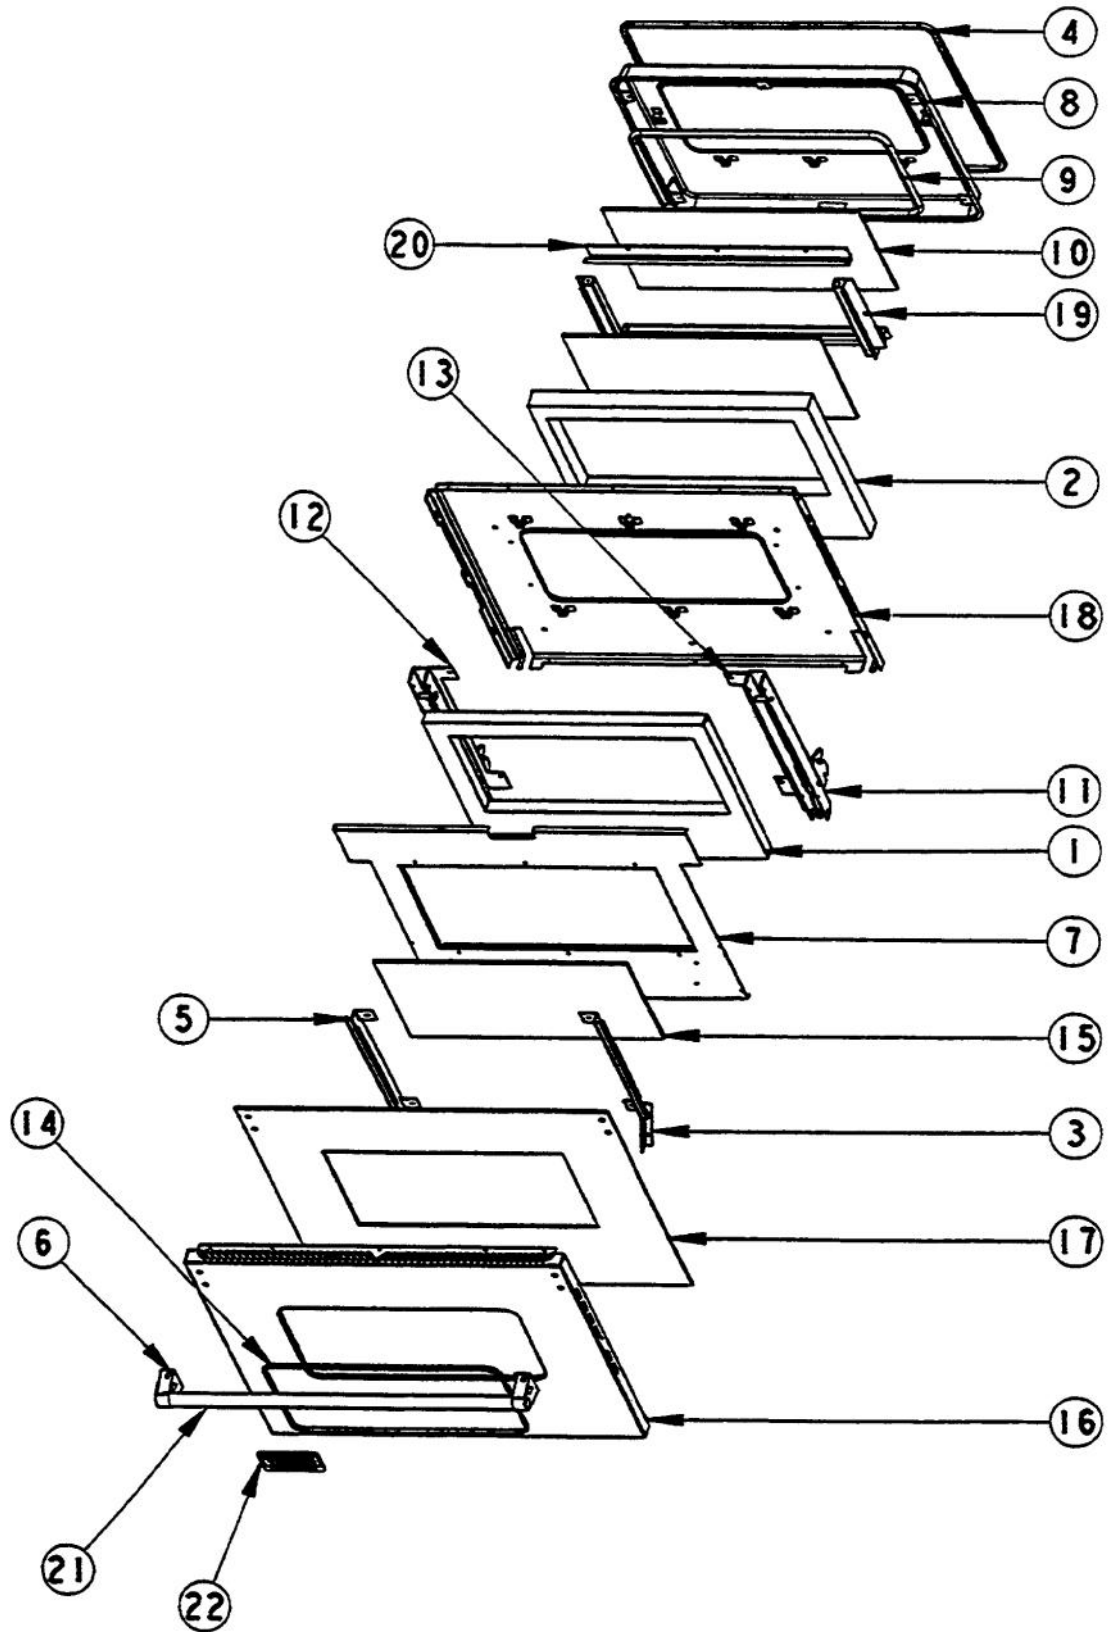

Ref #	Part Number	Qty.	Description
17	J1002939		OVEN DR HEAT SINK (VESO/DO)
18	G50010123		VESO105/VEDO205 DR LINER SVC-KIT
19	E9102179		WINDOW LINER-SIDE (VDSC)
20	E9102178		WINDOW LINER-TOP/BTM (VDSC)
21	PE030036		DOOR HANDLE XSSX (VESO/VEDO) 26.935
No.	F0002944BR		DOOR HANDLE-VEDO/VESO (CUT-TO-SIZE)
	B1009167		HINGE CLIP