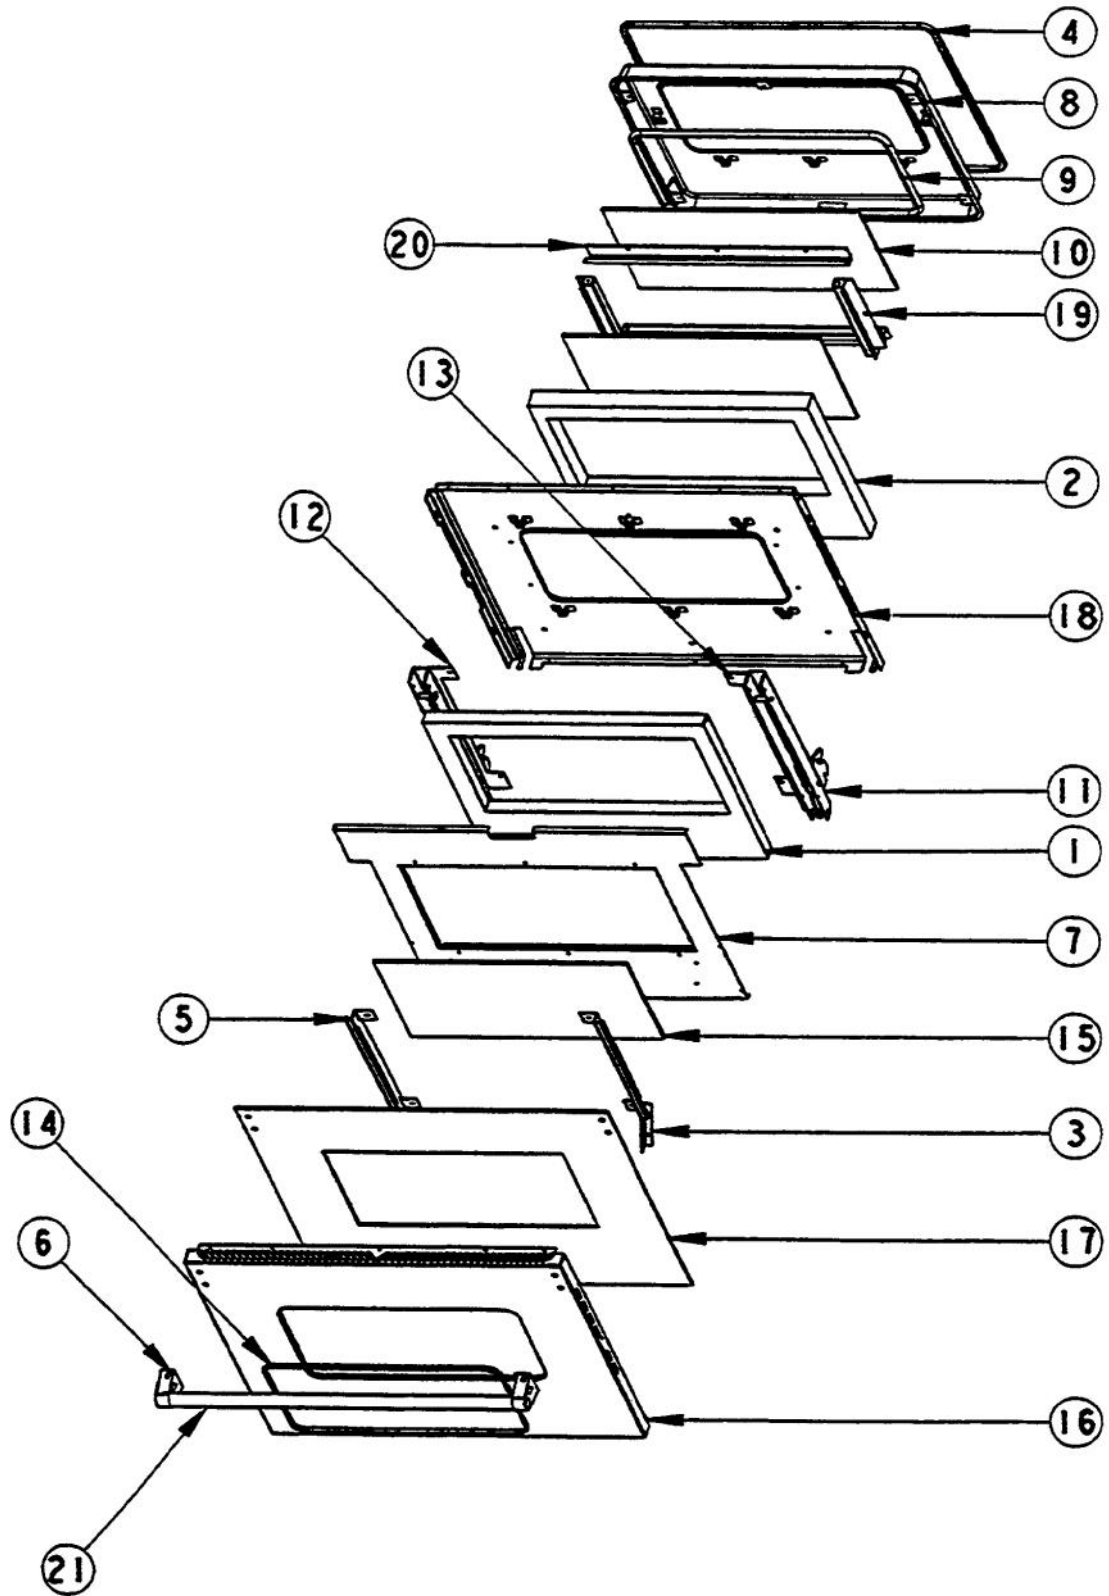

Ref #	Part Number	Qty.	Description
1	A2008582		30 LOWER OUTER BACK
2	A2008581		30 UPPER OUTER BACK
3	A2006180		DOUBLE OVEN FLUE COVER
4	A2006181		DOUBLE OVEN FLUE
5	A1006179		DOUBLE VENT COVER PLATE
6	A2006182		AIR SCOOP
7	A2006199		LOWER AIR VENT
8	A1006178		LOWER VENT COVER PLATE
9	A2006323		VENT SIDE RH
10	A2006324		VENT SIDE LH
11	A2006321		LOWER VENT SIDE RH
12	A2006322		LOWER VENT SIDE RH
13	A2006048		FAN MOUNTING BRACKET