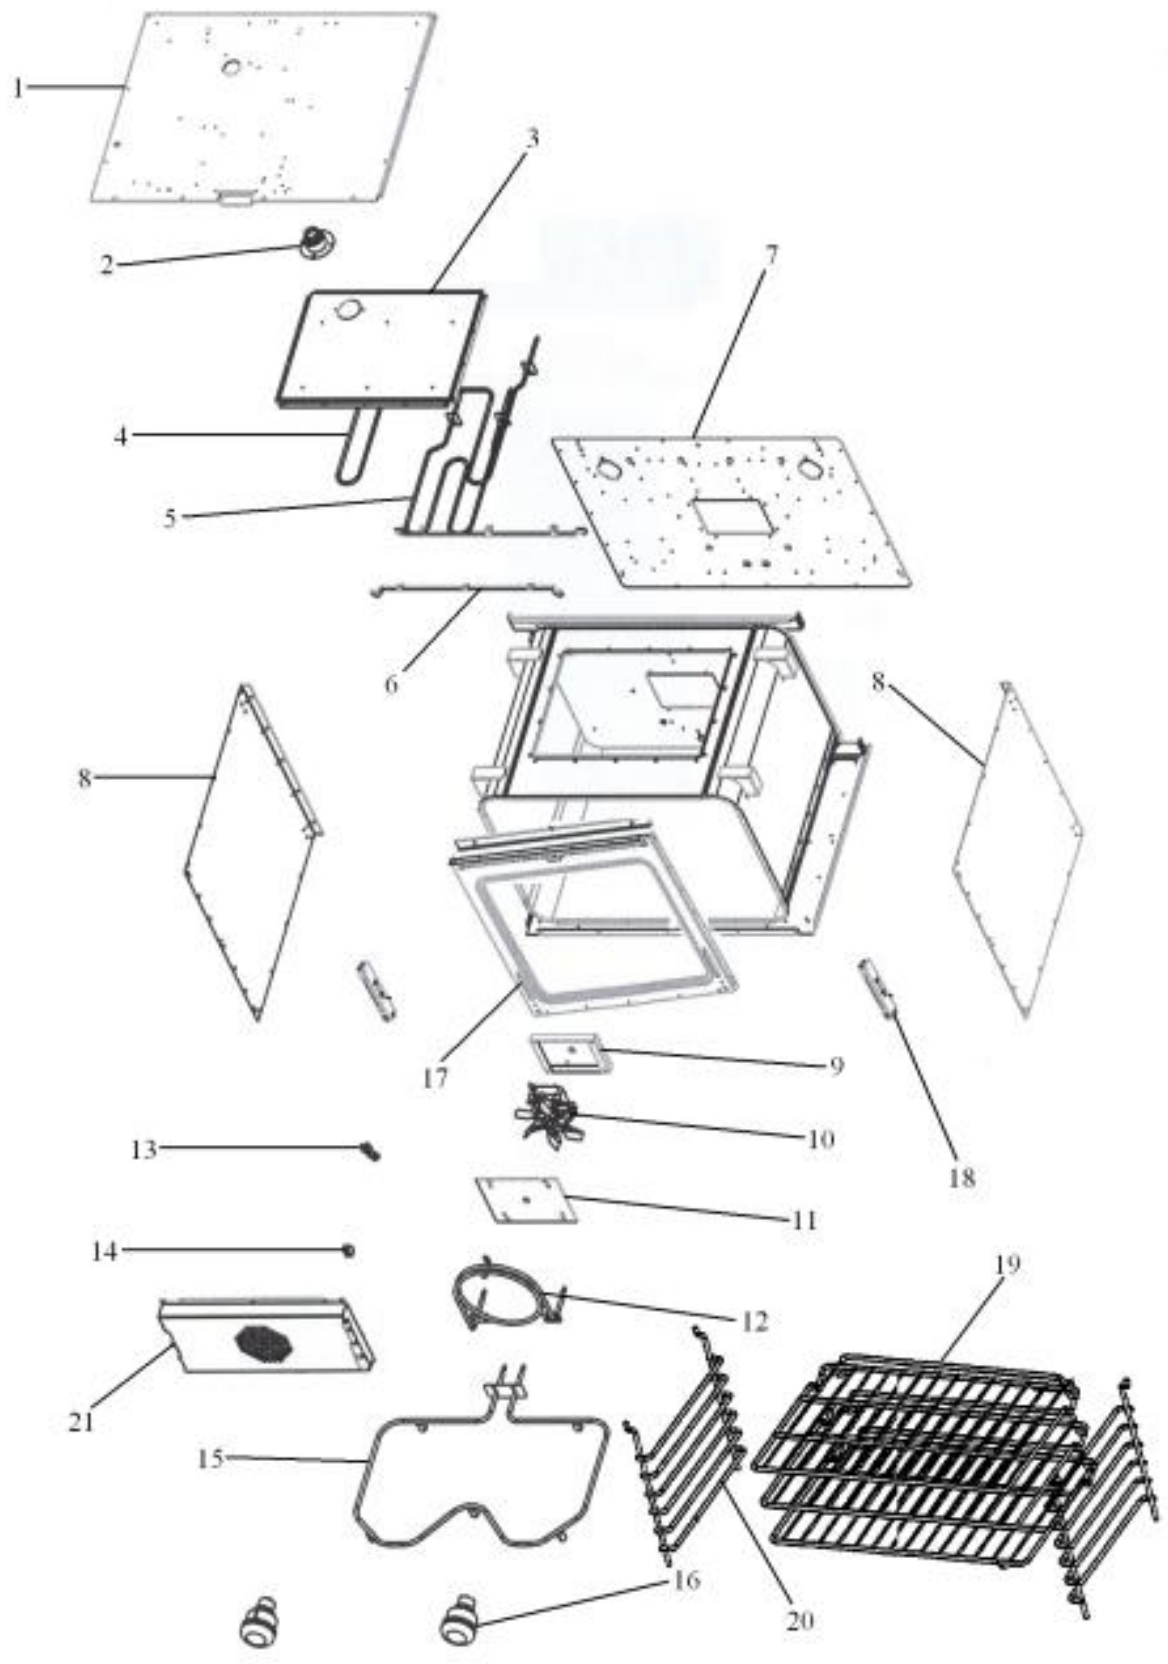

Ref #	Part Number	Qty.	Description
1	A2002923		OVEN TOP INSUL. RET.
2	PM010014		SMOKE ELIMINATOR (VDSC)
3	B2002167		BROILER TOP (VDSC)
4	PJ010002		BROIL ELEMENT(MAXI)-SIDE (VDSC)240V
5	PJ010001		BROIL ELEMENT 240V
6	B2002185		BROIL ELEMENT BRKT (VDSC)
7	A1002905		BACK INSULATION RETAINER -VESO/VEDO
8	A2002904		SIDE INSULATION RETAINER
9	A2002595		CONVECTION FAN BOX (VDSC)
10	PE050005		CONVECTION FAN ASSY
11	A1002596		CONVECTION FAN COVER (VDSC)
12	PJ010003		CONVECTION ELEMENT (VDSC) 240V
13	N/A		MEAT PROBE JACK
14	N/A		MEAT PROBE JACK COVER
15	PJ010004		BAKE ELEMENT (VDSC) 240V
16	PE050009		OVEN LIGHT SOCKET - 36 BUILT-IN
17	H9107881		30 UPPER FRONT FRAME
18	PC020016		HINGE RECEIVER (VEDO/VEDO)
19	PB060044		OVEN RK VDSC30/48RH REPL PB060019
20	PB060030		RACK SUPT REPL PB060010
21	E9102170		CONVECTION FAN COVER