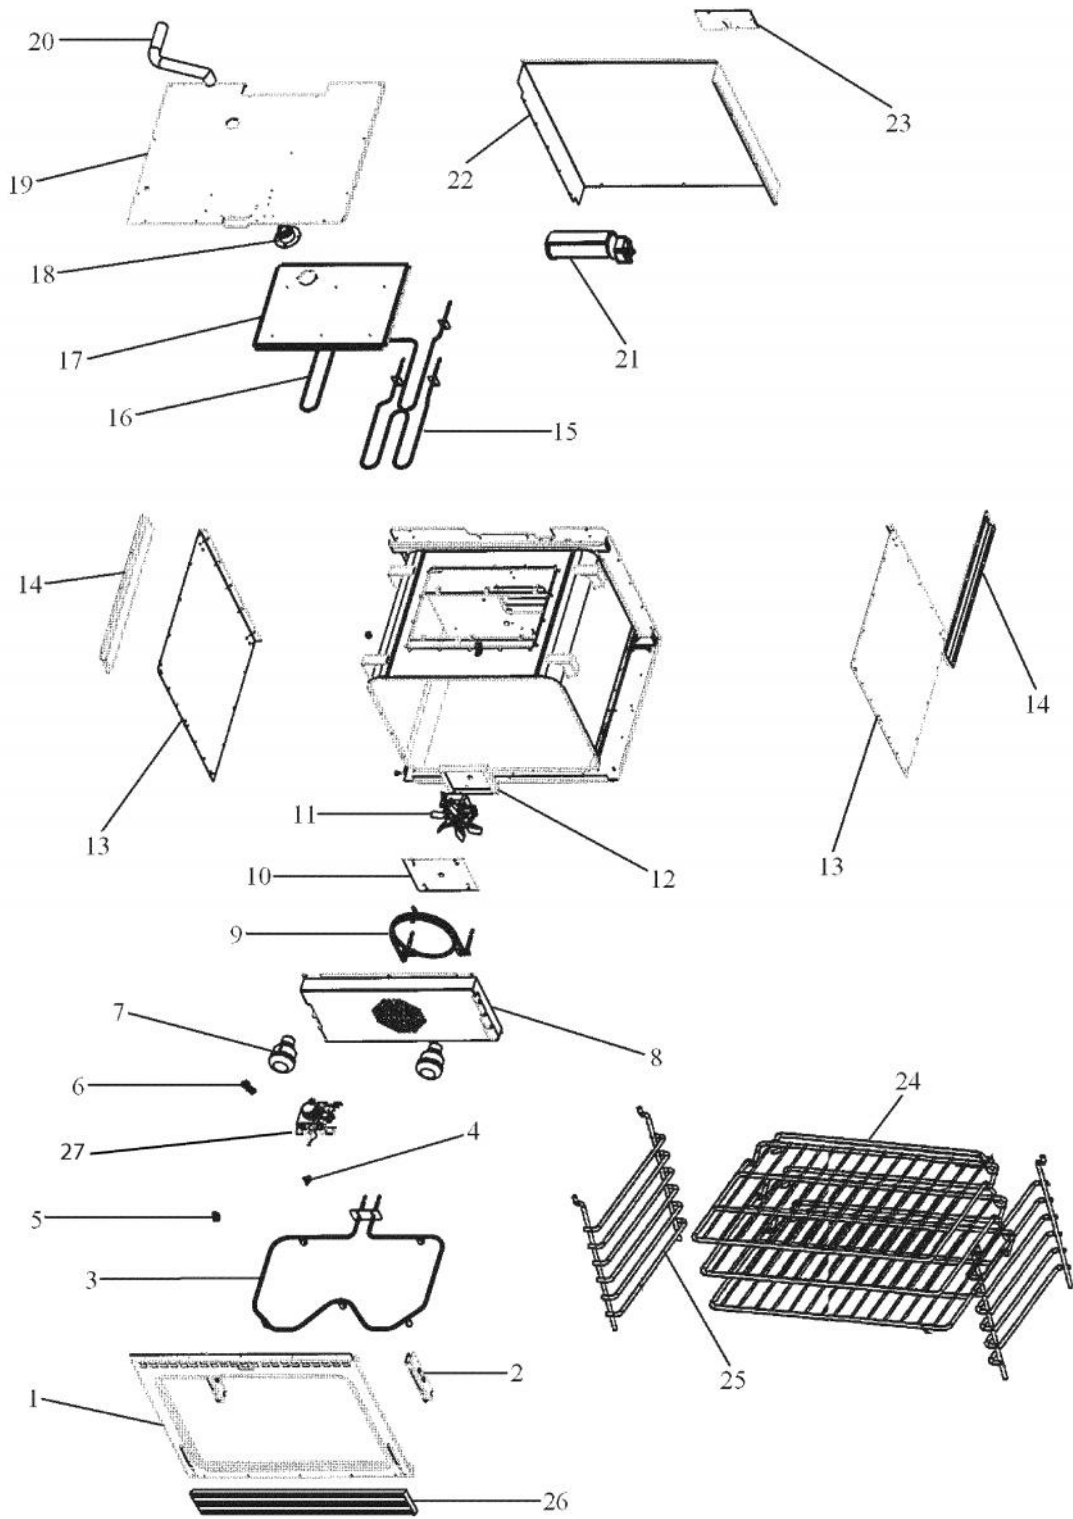

Ref #	Part Number	Qty.	Description
1	H9107882		30 LOWER FRONT FRAME ASSY
2	PC020016		HINGE RECEIVER (VEDO/VEDO)
3	PJ010004		BAKE ELEMENT (VDSC) 240V
4	PJ030022		HIGH LIMIT SWITCH
5	N/A		MEAT PROBE JACK COVER
6	N/A		MEAT PROBE JACK
7	PE050009		OVEN LIGHT SOCKET - 36 BUILT-IN
8	E9102170		CONVECTION FAN COVER
9	PJ010003		CONVECTION ELEMENT (VDSC) 240V
10	A1002596		CONVECTION FAN COVER (VDSC)
11	PE050005		CONVECTION FAN ASSY
12	A2002595		CONVECTION FAN BOX (VDSC)
13	A2002904		SIDE INSULATION RETAINER
14	A2006088		OVEN MOUNTING BRACKET
15	PJ010001		BROIL ELEMENT 240V
16	PJ010002		BROIL ELEMENT(MAXI)-SIDE (VDSC)240V
17	B2002167		BROILER TOP (VDSC)
18	PM010014		SMOKE ELIMINATOR (VDSC)
19	A2006090		LOWER TOP INSULATION RETAINER
20	PB020117		DESIGNER OVEN VENT
21	PE050087		BLOWER ASSEMBLY - DESIGNER SERIES
22	A2008582		30 LOWER OUTER BACK
23	A1006103		RH LOWER REAR COVER 30 (DED0200)
24	PB060044		OVEN RK VDSC30/48RH REPL PB060019
25	PB060030		RACK SUPT REPL PB060010
26	PE040074		BTM TRIM-EXTRUDED (VESO105/VEDO2
27	PE050112	1	DOOR LATCH