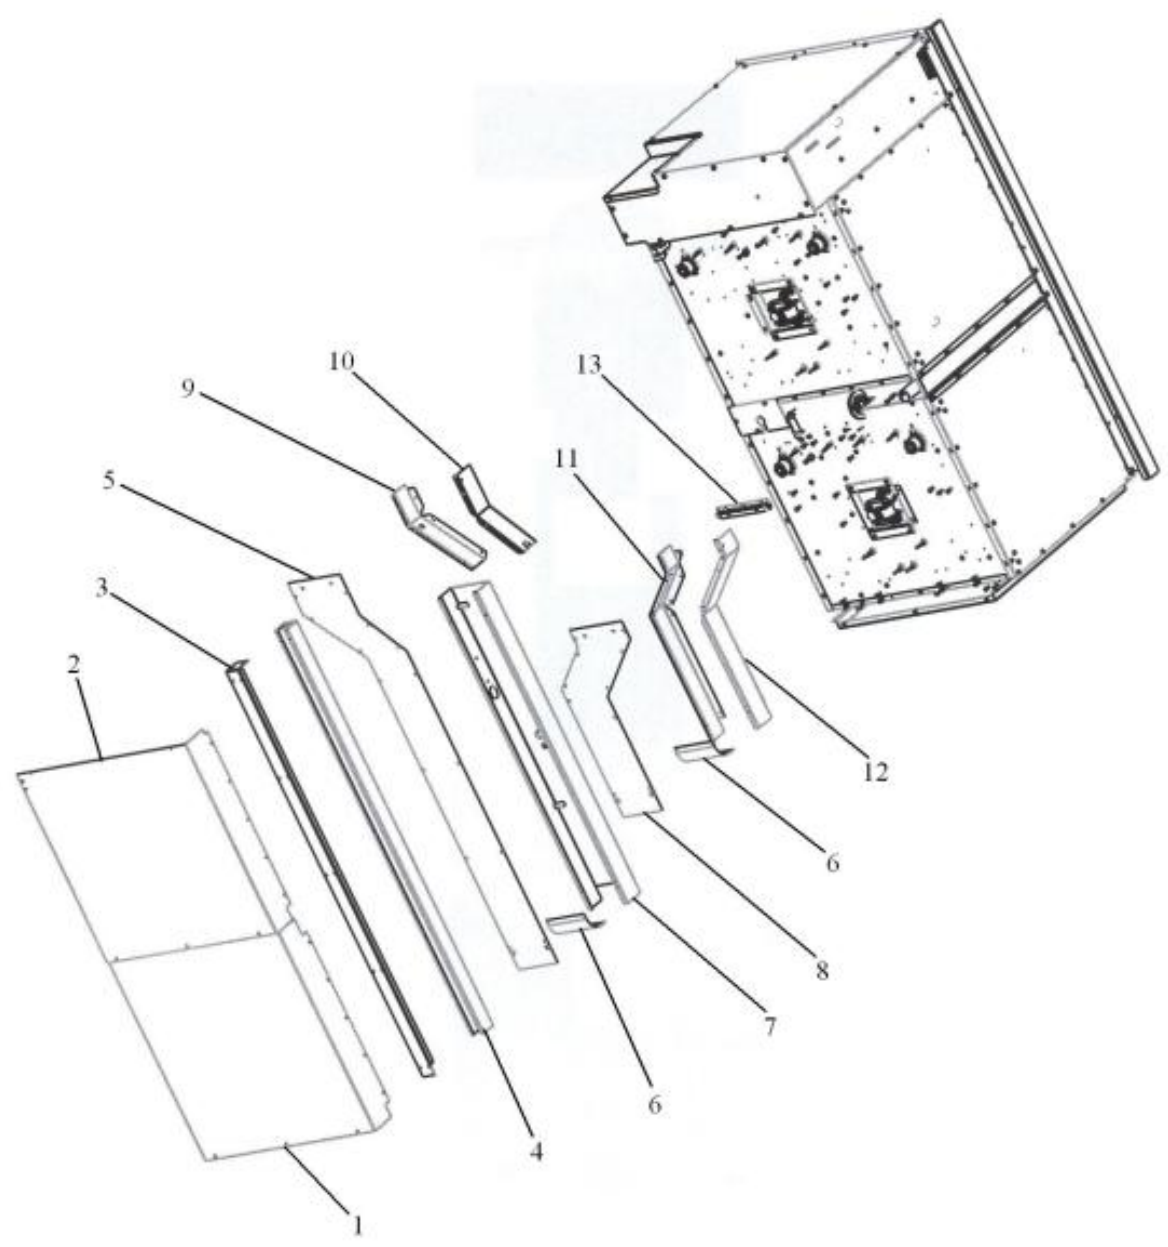

Ref #	Part Number	Qty.	Description
1	A2008582		30 LOWER OUTER BACK
2	A2008581		30 UPPER OUTER BACK
3	A2006180		DOUBLE OVEN FLUE COVER
4	A2006181		DOUBLE OVEN FLUE
5	A1006179		DOUBLE VENT COVER PLATE
6	A2006182		AIR SCOOP
7	A2006199		LOWER AIR VENT
8	A1006178		LOWER VENT COVER PLATE
9	A2006323		VENT SIDE RH
10	A2006324		VENT SIDE LH
11	A2006321		LOWER VENT SIDE RH
12	A2006322		LOWER VENT SIDE RH
13	A2006048		FAN MOUNTING BRACKET