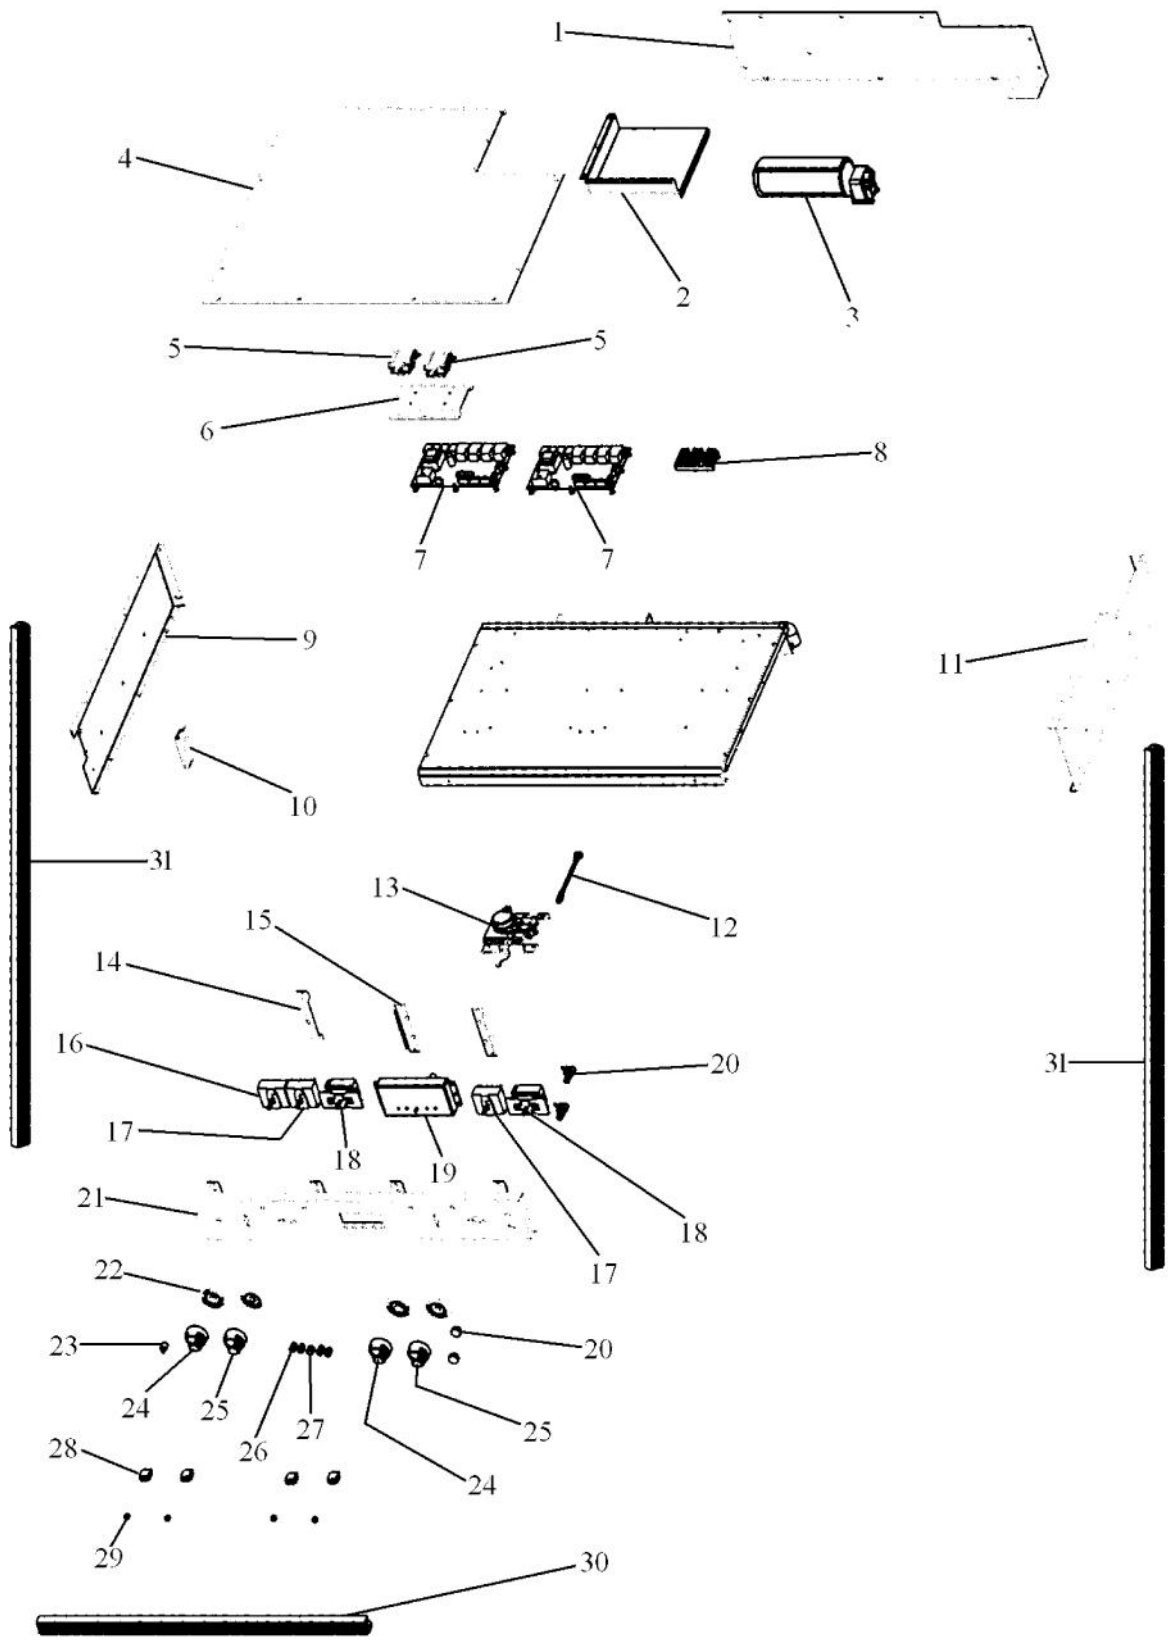

Ref #	Part Number	Qty.	Description
1	A2008557		30 TOP REAR COVER
2	A2008543		TOP CHANNEL
3	PE050087		BLOWER ASSEMBLY - DESIGNER SERIES
4	A2008580		30 CABINET TOP
5	PJ030002		AUTO RESET (SELF-CLEAN) VDSC
6	A2009884		AUTO RESET BRACKET
7	PE070472		ELECTRONIC CONTROL BOARD
8	PE070147		TERMINAL BLOCK
9	A2006123		CABINET SIDE LH
10	A2006109		SELECTOR SWITCH COVER
11	A2007906		30" SINGLE CAB. SIDE RH
12	PE050059		HI-LIMIT SWITCH
13	PE050112		DOOR LATCH
14	A2008526		SELECTOR BRACKET
15	A2008527		CLOCK BRACKET
16	PJ030030		4 POS SELECTOR SWITCH
	PJ030010		SELECTOR SWITCH (3-POSITION)VEDO205
17	PJ030001		SELECTOR SWITCH (8-POSITION) VDSC
18	PJ030037		SUB TO PS500033 - SELF CLEAN THERMOSTAT
19	PE050049		CLOCK/TIMER(ROBERTSHAWNO.100-00550-01 (BEFORE 02/27/06)
	PE050213		PRO 120V DIGITAL CLOCK (AFTER 02/27/06)
20	PE050019		OVEN LIGHT SWITCH (VGSO166) 90-DEG.
21	B92010565		30 DOUBLE CONTROL PANEL (BEFORE 02/27/06)
	C92010565BK		30 DOUBLE CONTROL PANEL XBKX (BEFORE 02/27/06)
	C92010565WH		30 DOUBLE CONTROL PANEL XWHX (BEFORE 02/27/06)
	B92014942		30 DOUBLE CONTROL PANEL (AFTER 02/27/06)
	C92014942BK		30 DOUBLE CONTROL PANEL XBKX (AFTER 02/27/06)
	C92014942WH		30 DOUBLE CONTROL PANEL XWHX (AFTER 02/27/06)
22	PB010152		KNOB BEZEL-CHROME (30 B-IN OVEN)
	PB010153		KNOB BEZEL-XBRX (30 B-IN OVEN)
23	PB010165		TIME MANUAL KNOB XBKX (VESO/VEDO)
	PB010166		TIME MANUAL KNOB XWHX (VESO/VEDO)
24	PB010148		SELECTOR KNOB-XBKX (30DOUBLE OVEN)
	PB010149		SELECTOR KNOB-XWHX (30 B-IN OVEN)
25	PB010150		T/STAT KNOB-XBKX (30 B-IN OVEN)
	PB010151		T/STAT KNOB-XWHX (30 B-IN OVEN)
26	PB010248		CLOCK BUTTON
	PB010249		PUSH BUTTON WHITE
27	PB010246		CLOCK KNOB
	PB010247		KNOB WHITE
28	PE050024		OVEN IND. LIGHT (LIGHT HOUSING)
29	PE050023		OVEN IND. LIGHT (LENS & BEZEL)
30	PE040209		LOWER CONTROL PANEL EXTRUSION
31	PE040069		SIDE TRIM-EXTRUDED (VEDO205)