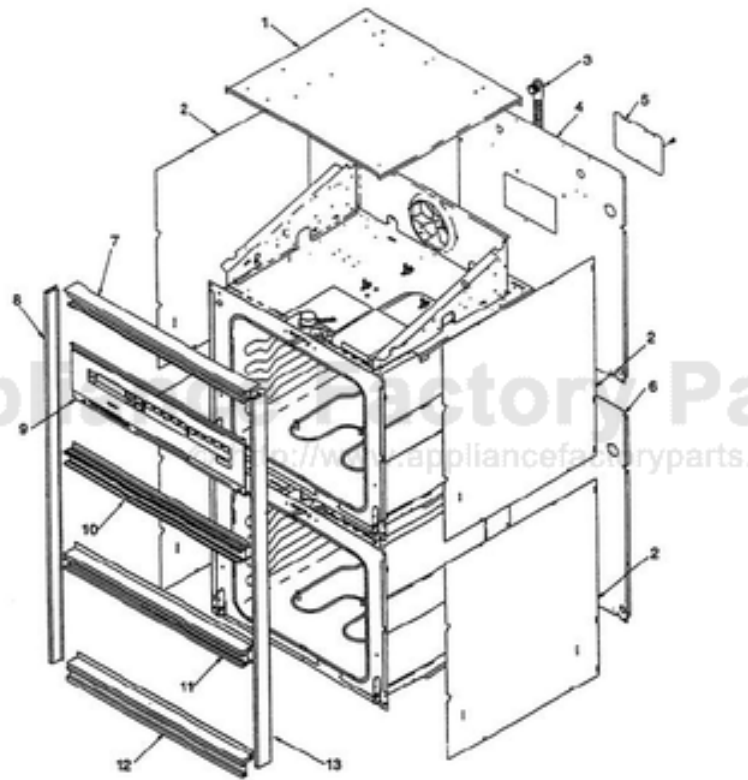

[Find Your VIKING Oven Parts - Select From 98 Models](#)

----- Manual continues below -----