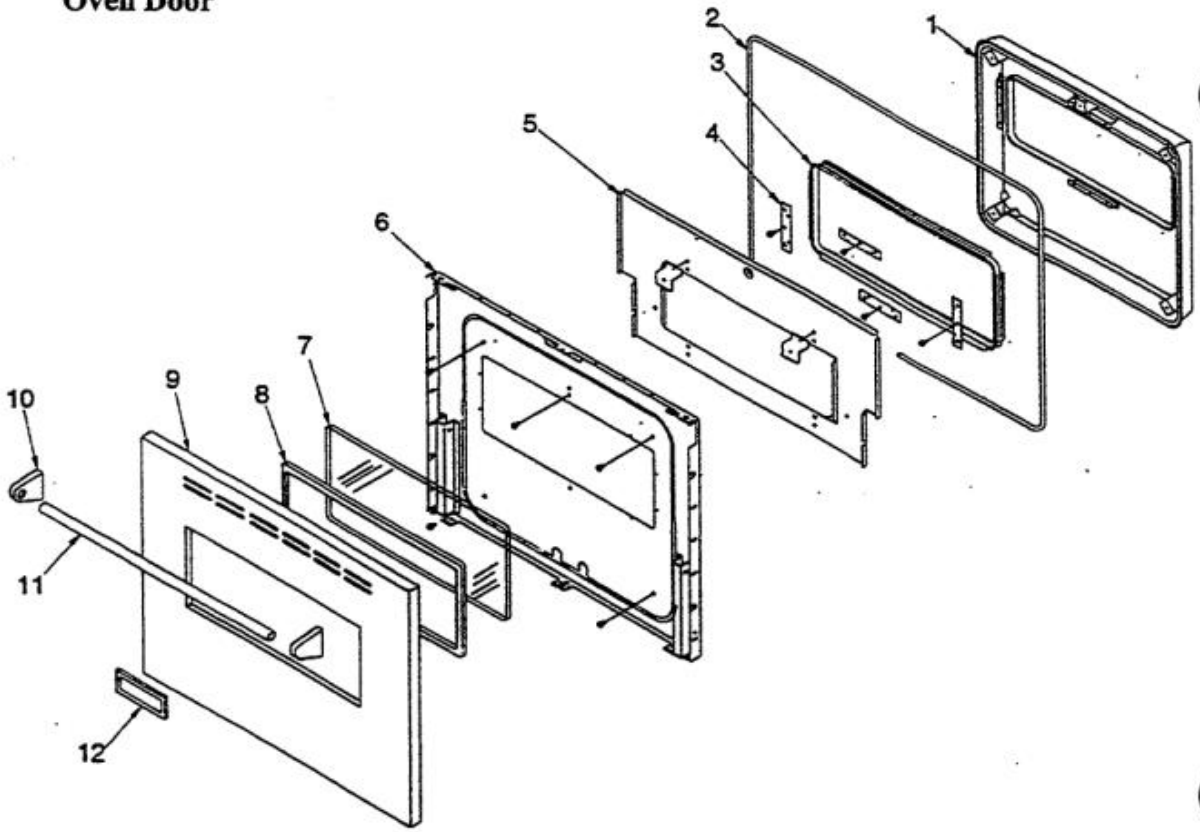

Ref #	Part Number	Qty.	Description
1	PE130070		VENT, SMOKE ELIMINATOR 0042409
2	PE110034		CONVECTION FAN ASSEMBLY
3	PE130017		NLA
4	PE110037		LIGHT ASSY OVEN 74011278
5	PE100052		COVER, PROBE RECEPTACLE 0040848
6	PE110055		SENSOR HERAEUS Y0314907
7	NOLONGERAVAILAB...		SMOKE ELIMINATOR - PE130019
8	PG100013		BRACKET OVEN MOUNTING 0041017
9	PE130017		OVEN SHELL
10	PE130030		BROIL ELEMENT REFLECTOR 0306503
11	PE150003		BROIL ELEMENT Y0042138
12	PE100029		BROIL ELEMENT SUPPORT
13	PE150004		BAKE ELEMENT (77001092)
14	PE120052		WASHER 18 GA (.047 MIN) ZINC
15	PE120016		L.H. THREAD NUT (0307037)
16	PE150005		CONVECTION ELEMENT 77001135
17	PE110032		BLADE CONVECTION FAN 0307036
18	PE100056		FAN COVER ENAMELED 31843201CG
19	PE100050		OVEN RACK CONVECTION 0305696
	PE100049		OVEN RACK
	PE120064		OVEN RACK WIRE
20	PE100045		GRID BROILER 304451CG
21	PE100030		BROILER PAN 314175C6
22	PE120046		SCREW AB 8-18 X .406-.344 31750701
NI	PE110019		LIGHT BULB

Oven Door