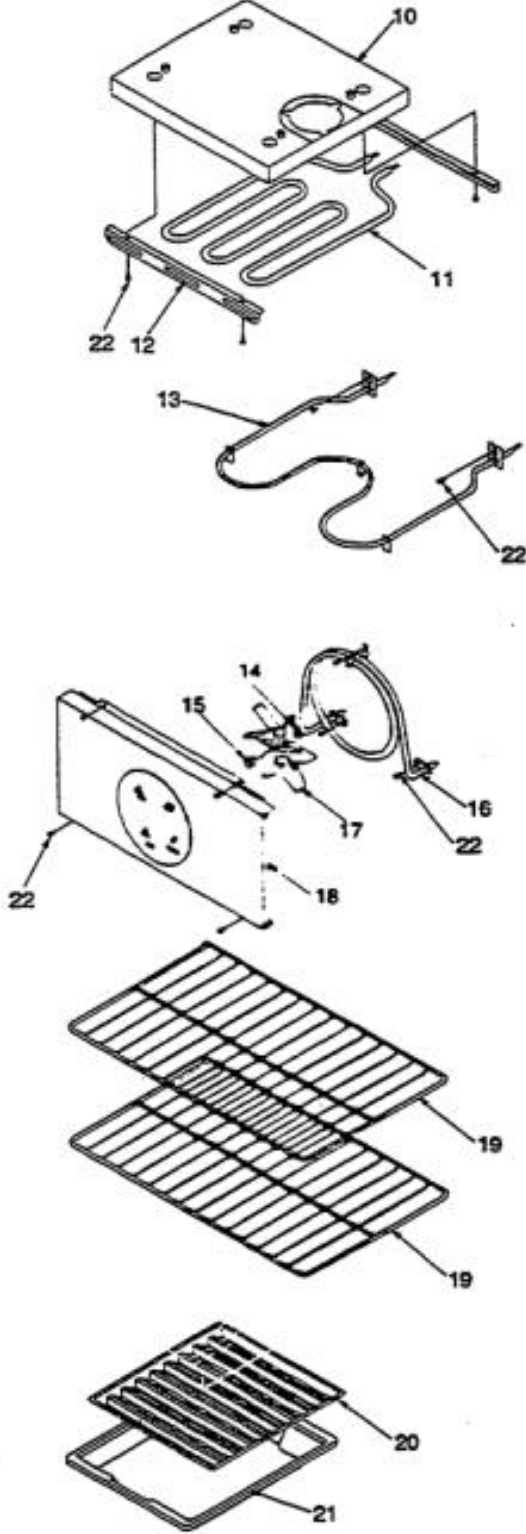

OVEN CAVITY

Ref #	Part Number	Qty.	Description
1	PE130070		VENT, SMOKE ELIMINATOR 0042409
2	PE110034		CONVECTION FAN ASSEMBLY
3	PE130017		NLA
4	PE110037		LIGHT ASSY OVEN 74011278
5	PE100052		COVER, PROBE RECEPTACLE 0040848
6	PE110055		SENSOR HERAEUS Y0314907
7	NOLONGERAVAILAB...		SMOKE ELIMINATOR - PE130019
8	PG100013		BRACKET OVEN MOUNTING 0041017
9	PE130017		OVEN SHELL
10	PE130030		BROIL ELEMENT REFLECTOR 0306503
11	PE150003		BROIL ELEMENT Y0042138
12	PE100029		BROIL ELEMENT SUPPORT
13	PE150004		BAKE ELEMENT (77001092)
14	PE120052		WASHER 18 GA (.047 MIN) ZINC
15	PE120016		L.H. THREAD NUT (0307037)
16	PE150005		CONVECTION ELEMENT 77001135
17	PE110032		BLADE CONVECTION FAN 0307036
18	PE100056		FAN COVER ENAMELED 31843201CG
19	PE100050		OVEN RACK CONVECTION 0305696
	PE100049		OVEN RACK
	PE120064		OVEN RACK WIRE
20	PE100045		GRID BROILER 304451CG
21	PE100030		BROILER PAN 314175C6
22	PE120046		SCREW AB 8-18 X .406-.344 31750701
NI	PE110019		LIGHT BULB