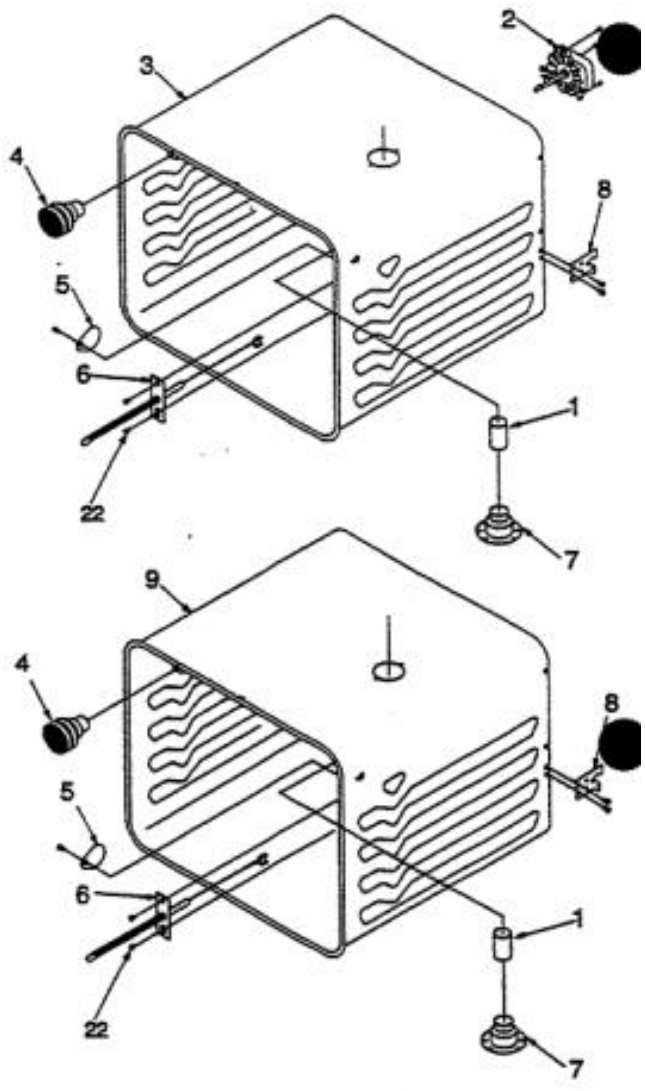

OVEN CAVITY

Ref #	Part Number	Qty.	Description
1	PE130070		VENT, SMOKE ELIMINATOR 0042409
2	PE110034		CONVECTION FAN ASSEMBLY
3	PE130017		NLA
4	PE110037		LIGHT ASSY OVEN 74011278
5	PE100052		COVER, PROBE RECEPTACLE 0040848
6	PE110055		SENSOR HERAEUS Y0314907
7	NOLONGERAVAILAB...		SMOKE ELIMINATOR - PE130019
8	PG100013		BRACKET OVEN MOUNTING 0041017
9	PE130017		OVEN SHELL
10	PE130030		BROIL ELEMENT REFLECTOR 0306503
11	PE150003		BROIL ELEMENT Y0042138
12	PE100029		BROIL ELEMENT SUPPORT
13	PE150004		BAKE ELEMENT (77001092)
14	PE120052		WASHER 18 GA (.047 MIN) ZINC
15	PE120016		L.H. THREAD NUT (0307037)
16	PE150005		CONVECTION ELEMENT 77001135
17	PE110032		BLADE CONVECTION FAN 0307036
18	PE100056		FAN COVER ENAMELED 31843201CG
19	PE100050		OVEN RACK CONVECTION 0305696
	PE100049		OVEN RACK
	PE120064		OVEN RACK WIRE
20	PE100045		GRID BROILER 304451CG
21	PE100030		BROILER PAN 314175C6
22	PE120046		SCREW AB 8-18 X .406-.344 31750701
NI	PE110019		LIGHT BULB