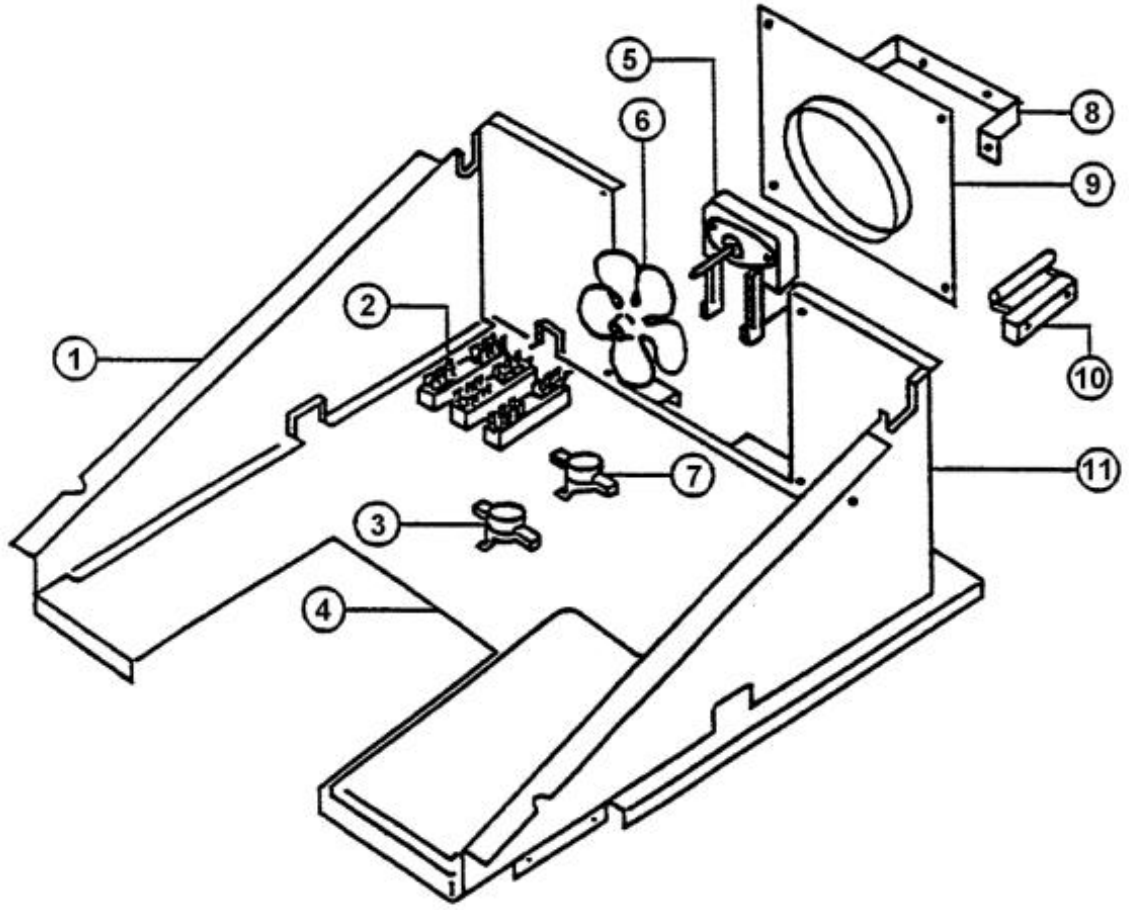

Ref #	Part Number	Qty.	Description
1	PE130001		CABINET TOP 0040286
2	PE130002		CABINET SIDE PANEL 0052856
3	PE130027		COMPARTMENT PANEL-L.H.
4	PE130004		UPPER BACK CABINET 0305628
5	PE130029		COMPARTMENT PANEL-R.H.
6	PE130006		LOWER OVEN FLUE BOX 0040581
7	PE130007		RETAINER INSULATION REAR 0305420
8	PE130008		UPPER OVEN TOP 0052848
9	PE130009		UPPER OVEN FLUE BOX 0040581
10	PE130010		LOWER OVEN VENT TUBE 0042406
11	PE110015		SWITCH FAN SPDT Y0042056
12	PE110017		LOWER OVEN LIMIT SWITCH 0302959
13	PE100022		SWITCH PLATE 0040783
14	PE100023		REAR SUPPORT 00401021
15	PE130011		RETAINER SIDE INSULATION 0060774
16	PE130012		LOWER BACK CABINET 0059743
17	PE130013		LOWER OVEN CHANNEL 0040755
18	PE120027		SCREW NO.8-18 0305423
19	PE130014		RETAINER SPRING 0060759
20	PE130015		OVEN BOTTOM 0305701
21	PE100012		BASE RUNNER 0041019
22	PE130016		LOWER OVEN TOP
23	PE130017		NLA
24	PE100013		SIDE TRIM-R.H.
25	NLA		SMOKE ELIMINATOR - PE130019
26	PE100021		UPPER OVEN BOTTOM
27	PE100014		BOTTOM TRIM
NI	PE100015		TRIM BOTTOM INSERT 0301918
28	PE110018		OVEN LAMP LENS 74011299
29	PE110019		OVEN LIGHT SOCKET
30	PE110020		BULB OVEN 40 WATT 8009
31	PE100016		SIDE TRIM-L.H. 0301887
32	PE100021		LATCH HANDLE GUIDE
33	PE100018		TRIM CENTER 0301884
NI	PE100019		TRIM INSERT CENTER 0301917
34	PE100020		SUPPORT OVEN FRONT 0060838 - NLA
35	PE120003		HINGE ASSEMBLY
36	NLA		OVEN DOOR SPRING - PE120004
37	PE120005		TRIM SCREW (BLACK)
38	PE100006		LATCH HANDLE GUIDE
39	PE100005		CONTROL PANEL BOTTOM TRIM
40	PE120006		CONDUIT ASSEMBLY 0052947
41	PE130020		LOWER SIDE SHIELD
42	PE130021		UPPER SIDE CABINET 0060774