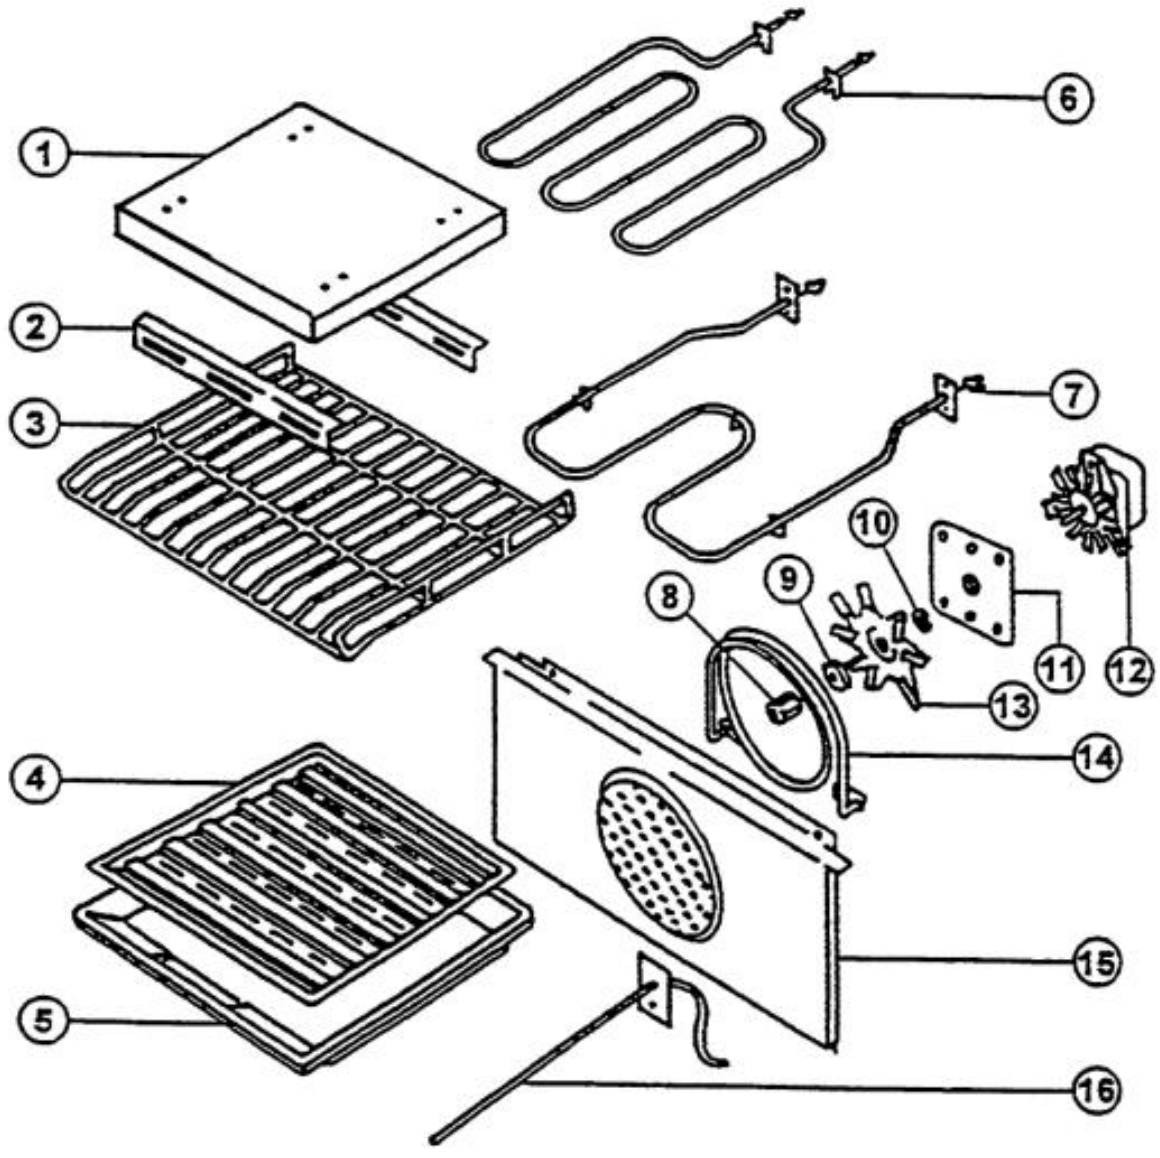

Ref #	Part Number	Qty.	Description
1	PE130027		COMPARTMENT PANEL-L.H.
2	PE110021		BLOCK TERMINAL 0042191
3	PE110022		UPPER OVEN LIMIT SWITCH Y0042045
4	PE130028		OVEN TOP-UPPER
5	PE110024		MOTOR FAN Y0042226
6	PE110031		BLADE FAN Y0314548
7	PE110015		SWITCH FAN SPDT Y0042056
8	PE100027		BRACKET FAN MOTOR 0305242
9	PE100028		FAN MOUNTING PLATE (0040905
10	PE110023		RESISTOR FAN MOTOR(100 OHMS)0042064
11	PE130029		COMPARTMENT PANEL-R.H.