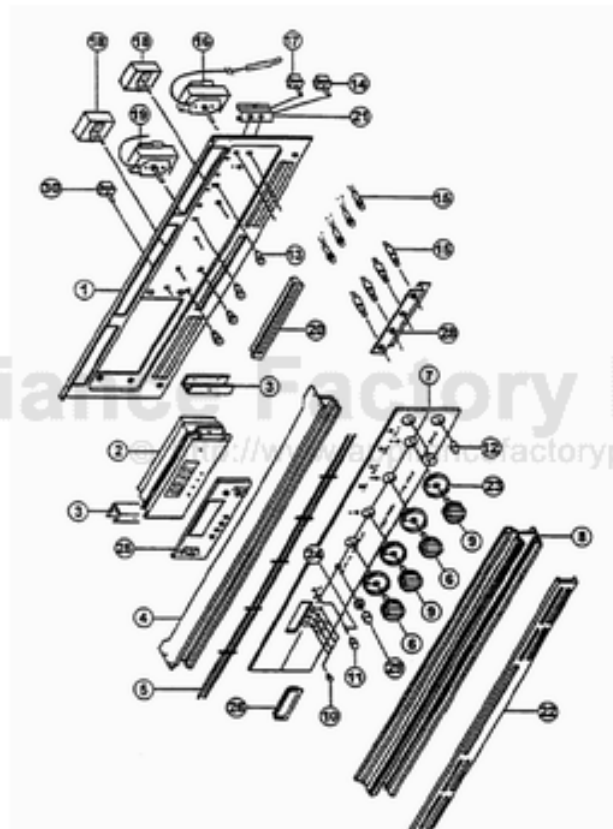

# VIKING VEDO275 Owner's Manual

[Shop genuine replacement parts for VIKING VEDO275](#)

[Find Your VIKING Oven Parts - Select From 98 Models](#)

----- Manual continues below -----

# *Functional Parts*

Ref #	Part Number	Qty.	Description
1	PE150004		BAKE ELEMENT (77001092)
2	PE150003		BROIL ELEMENT Y0042138
3	PE150005		CONVECTION ELEMENT 77001135
4	PE110025		CONVECTION FAN MOTOR 0307035
5	PE110001		ELECTRONIC TIMER
6	PE110024		MOTOR FAN Y0042226
7	PE110023		RESISTOR FAN MOTOR(100 OHMS)0042064
8	PE110015		SWITCH FAN SPDT Y0042056
9	PE110015		SWITCH FAN SPDT Y0042056
10	PE110026		HIGH LIMIT THERMOSTAT 0306502
11	PE110009		INDICATOR LIGHT(COLORS ONLY)042183
12	PE110008		INDICATOR LIGHT (SS MODELS)
13	PE110027		DOOR LOCK SWITCH Y0067919
14	PE110007		UPPER/LOWER OVEN LIGHT SW. 0303400
15	PE110017		LOWER OVEN LIMIT SWITCH 0302959
16	PE110010		LOWER OVEN THERMOSTAT
17	PE110028		MOMENTARY SWITCH
18	PE110011		SELECTOR SWITCH (7-POS.) 0305772
19	NLA		SOLENOID - PE110030
20	PE120019		SWITCH MOUNTING SCREW (0041826)
21	PE110021		BLOCK TERMINAL 0042191
22	PE110014		TIME MANUAL SWITCH
23	PE110007		UPPER/LOWER OVEN LIGHT SW. 0303400
24	PE110022		UPPER OVEN LIMIT SWITCH Y0042045
25	PE110010		UPPER OVEN THERMOSTAT