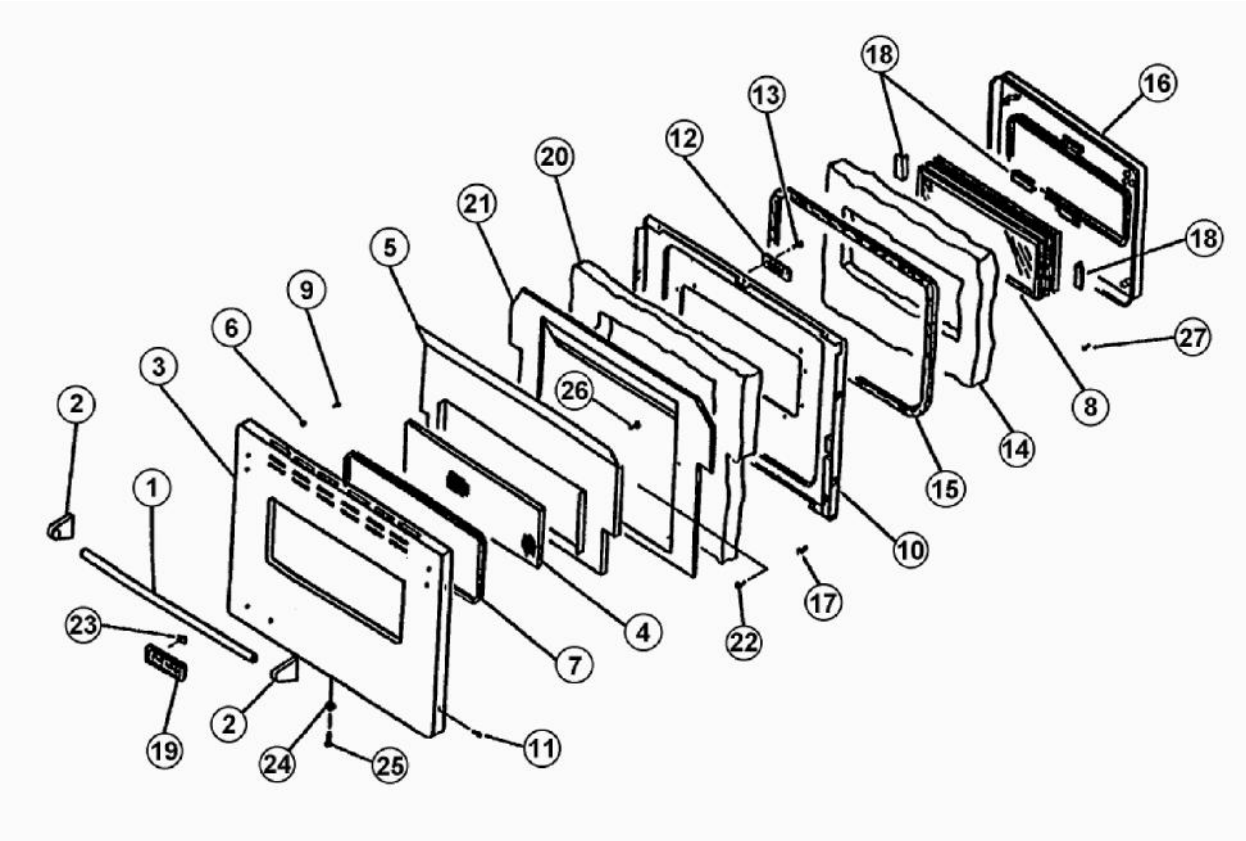

Ref #	Part Number	Qty.	Description
1	PE110027		DOOR LOCK SWITCH Y0067919
2	PE110028		MOMENTARY SWITCH
3	PE120019		SWITCH MOUNTING SCREW (0041826)
4	PE140007		INSULATOR ESM DOOR LOCK ASY 0091523
5	PE120020		HANDLE MOUNTING SCREW (0041777)
6	PE150006BK		LATCH HANDLE - BK
	PE150006WH		LATCH HANDLE - WH
7	PE150007BK		LATCH ARM - BK
	PE150007WH		LATCH DOOR ARM XWH 040538WHITE
8	PE120021		LATCH ARM SCREW (0041774)
9	PE120022		DOOR LOCK SCREW 0041765
10	PE120023		DOOR LOCK KEP NUT 0097885
11	PE110029		DOOR LOCK
12	PE120024		BRASS SCREW (DOOR LOCK) 0041773
13	PE120025		DOOR LOCK KEP NUT M0282005
14	PE110030		SOLENOID
15	PE100032		DOOR LATCH BRACKET 0060840
16	PE120026		SOLENOID SCREW (0060923)