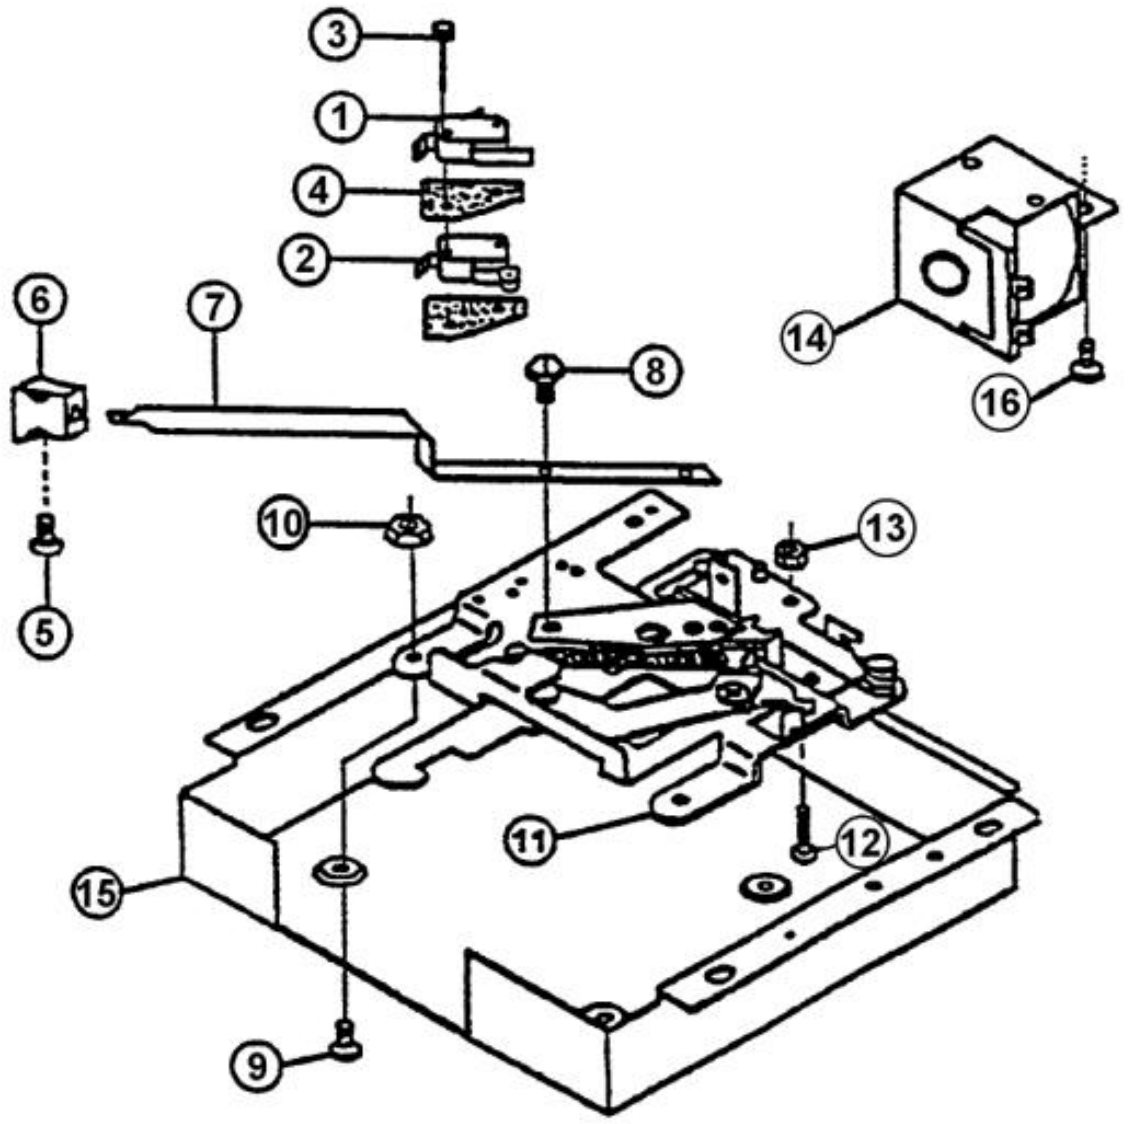

Ref #	Part Number	Qty.	Description
1	PE130030		BROIL ELEMENT REFLECTOR 0306503
2	PE100029		BROIL ELEMENT SUPPORT
3	PE150001		LOWER OVEN RACK-LONG
	PE150002		UPPER OVEN RACK - SHORT
4	PE100034		GRID BROILER 304451E
5	PE100030		BROILER PAN 314175C6
6	PE150003		BROIL ELEMENT Y0042138
7	PE150004		BAKE ELEMENT (77001092)
8	PE120016		L.H. THREAD NUT (0307037)
9	PE120017		WASHER FRONT CONV FAN 0307038
10	PE120018		WASHER REAR CONV FAN 0307038
11	PE100031		FAN MOUNTING BRACKET (0305627)
12	PE110025		CONVECTION FAN MOTOR 0307035
13	PE110032		BLADE CONVECTION FAN 0307036
14	PE150005		CONVECTION ELEMENT 77001135
15	PE130031		FAN COVER
16	PE110026		HIGH LIMIT THERMOSTAT 0306502