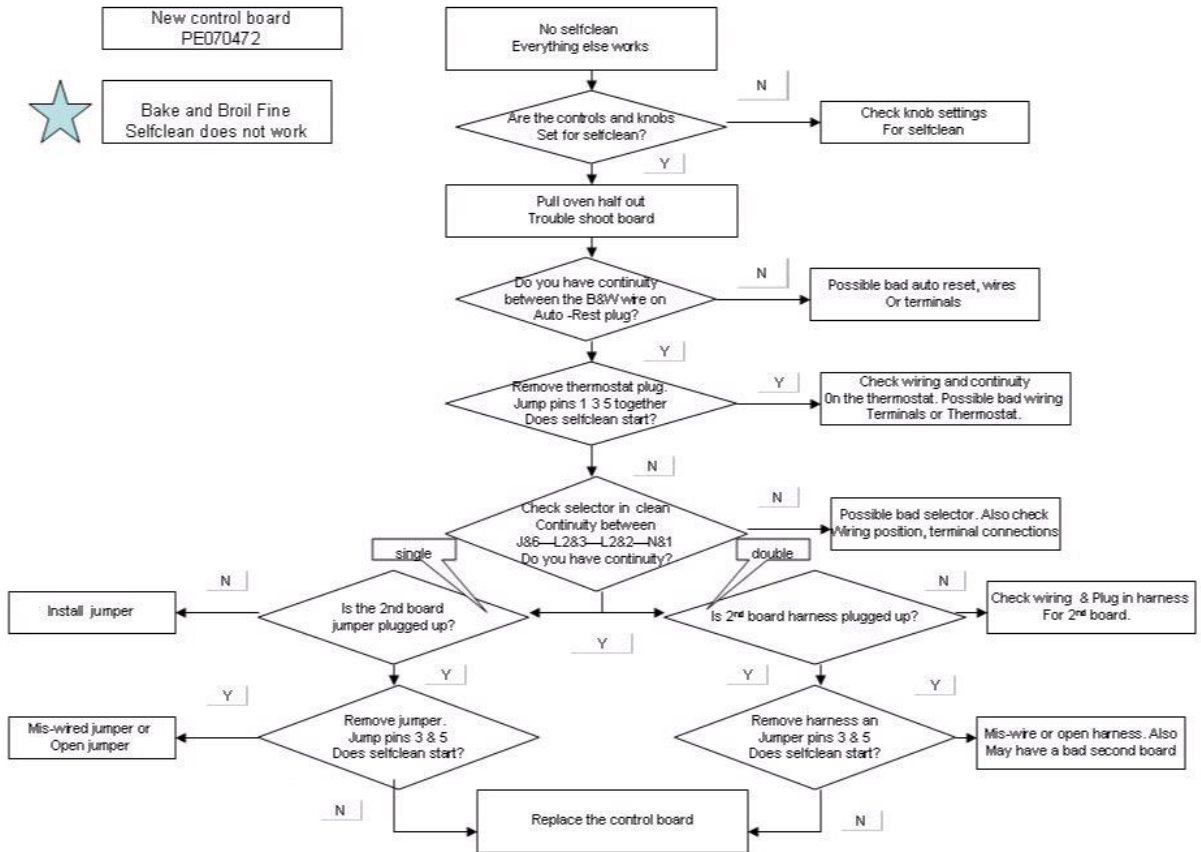

Ref #	Part Number	Qty.	Description
17	J1004330		DOOR HEAT SINK (VESO176/DO276)
18	G50010124		VESO176/VEDO276 DR LINER SVC-KIT
19	E9102179		WINDOW LINER-SIDE (VDSC)
20	E9104331		WINDOW LINER-TOP/BTM(VESO176/DO276)
21	PE030074		DOOR HANDLE SS (27 WALL OVEN)
	PE030075		DOOR HANDLE BR (27 WALL OVEN)
22	PE010016		NAMEPLATE, LOGO, PRO
	PE010017		LOGO (VGSO,VEDO,VGDO,VUD) XWH/CHR
	PE010079		4.5 LOGO/VIKING PROF, BK/BR
	PE010080		4.5 LOGO/VIKING PROF XWH/BR
NI	B1009167		HINGE CLIP