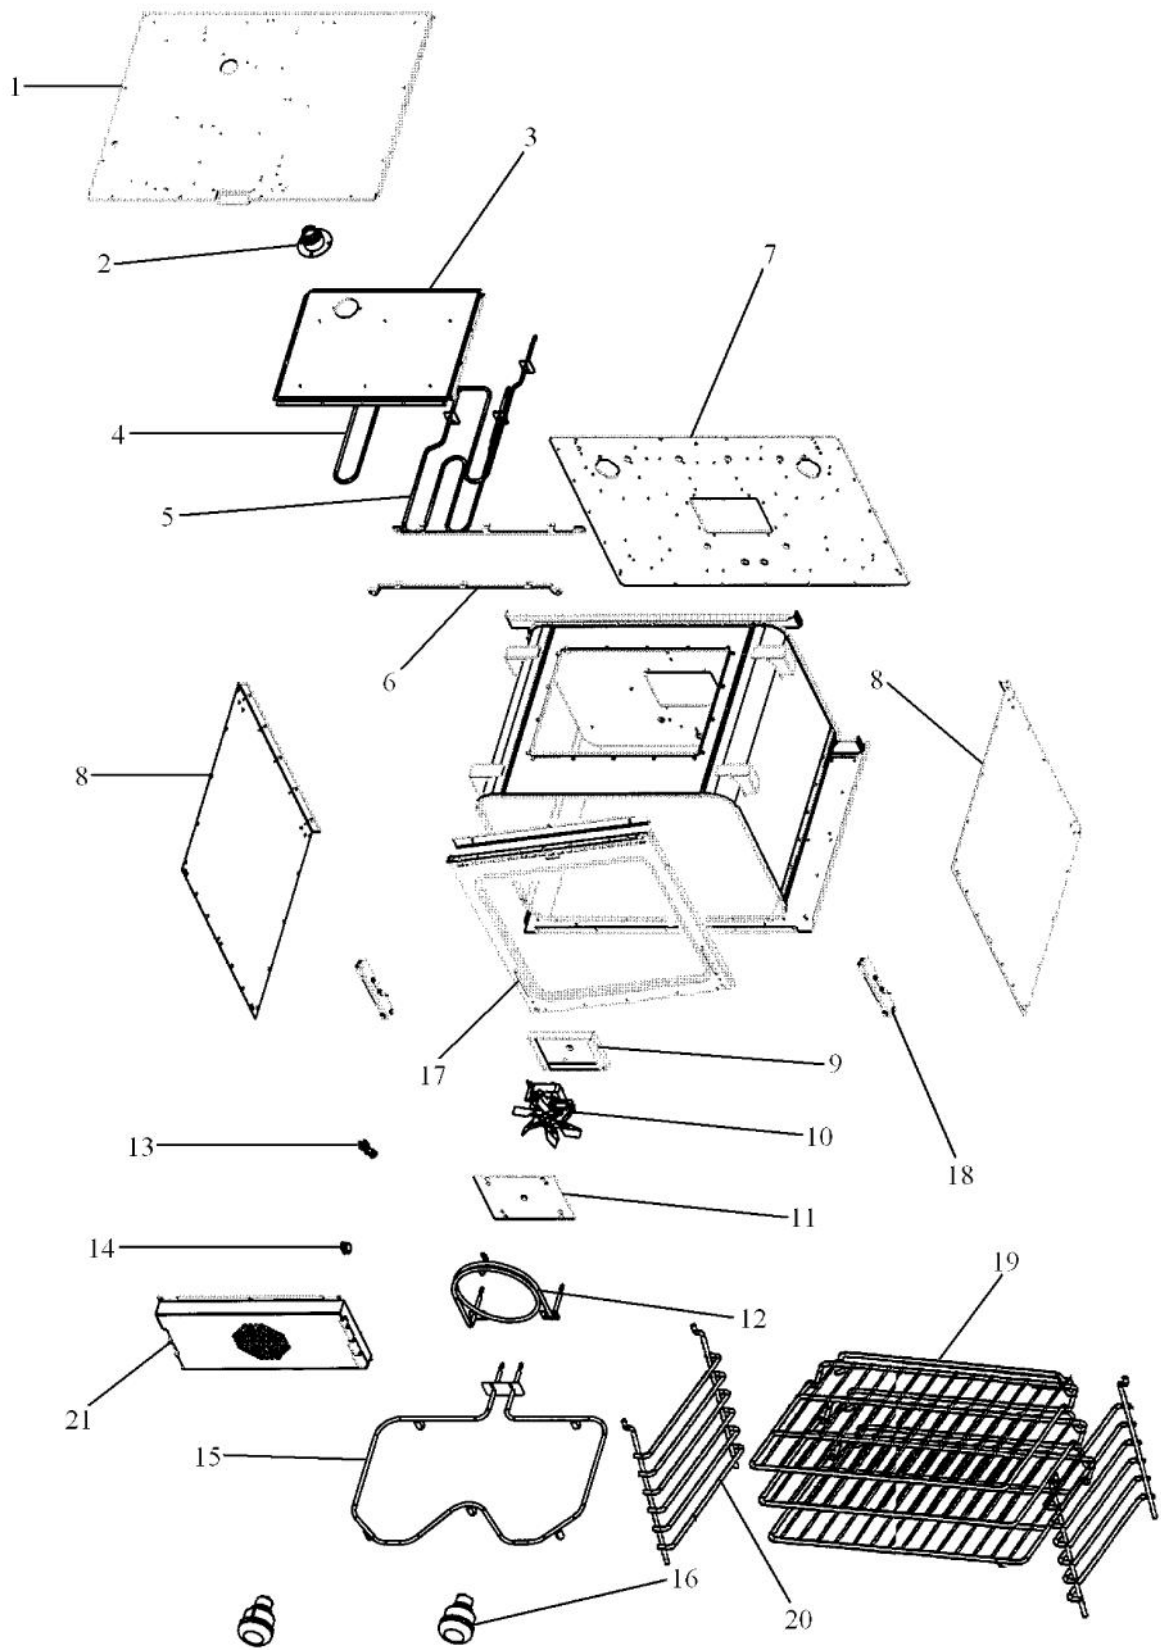

----- Manual continues below -----

Ref #	Part Number	Qty.	Description
1	A2008558		27 TOP REAR COVER
2	A2008543		TOP CHANNEL
3	PE050087		BLOWER ASSEMBLY - DESIGNER SERIES
4	A2008556		27 CABINET TOP
5	PJ030002		AUTO RESET (SELF-CLEAN) VDSC
6	A2009884		AUTO RESET BRACKET
7	PE070472		ELECTRONIC CONTROL BOARD
8	PE070147		TERMINAL BLOCK
9	A2007699		CABINET SIDE LH
10	A2006109		SELECTOR SWITCH COVER
11	A2007906		30" SINGLE CAB. SIDE RH
12	PE050059		HI-LIMIT SWITCH
13	PE050112		DOOR LATCH
14	A2008526		SELECTOR BRACKET
15	A2009867		CLOCK MOUNTING BRACKET
16	PJ030030		4 POS SELECTOR SWITCH
	PJ030010		SELECTOR SWITCH (3-POSITION)VEDO205
17	PJ030001		SELECTOR SWITCH (8-POSITION) VDSC
18	PJ030037		SUB TO PS500033 - SELF CLEAN THERMOSTAT
19	PE050049		CLOCK/TIMER(ROBERTSHAWNO.100-00550-01 (BEFORE 02/27/06)
	PE050213		PRO 120V DIGITAL CLOCK (AFTER 02/27/06)
20	PE050019		OVEN LIGHT SWITCH (VGSO166) 90-DEG.
21	B92010566		27 DOUBLE CONTROL PANEL (BEFORE 02/27/06)
	C92010566BK		27 DOUBLE CONTROL PANEL XBK (BEFORE 02/27/06)
	C92010566WH		27 DOUBLE CONTROL PANEL XWHX (BEFORE 02/27/06)
	B92014944		27 DOUBLE CONTROL PANEL (AFTER 02/27/06)
	C92014944BK		27 DOUBLE CONTROL PANEL XBKX (AFTER 02/27/06)
	C92014944WH		27 DOUBLE CONTROL PANEL XWHX (AFTER 02/27/06)
22	PB010152		KNOB BEZEL-CHROME (30 B-IN OVEN)
	PB010153		KNOB BEZEL-XBRX (30 B-IN OVEN)
23	PB010165		TIME MANUAL KNOB XBKX (VESO/VEDO)
	PB010166		TIME MANUAL KNOB XWHX (VESO/VEDO)
24	PB010148		SELECTOR KNOB-XBKX (30DOUBLE OVEN)
	PB010149		SELECTOR KNOB-XWHX (30 B-IN OVEN)
25	PB010278		T/STAT KNOB-XBKX (B-IN OVEN)
	PB010279		T/STAT KNOB-XWHX (B-IN OVEN)
26	PB010248		CLOCK BUTTON
	PB010249		PUSH BUTTON WHITE
27	PB010246		CLOCK KNOB
	PB010247		KNOB WHITE
28	PE050024		OVEN IND. LIGHT (LIGHT HOUSING)
29	PE050023		OVEN IND. LIGHT (LENS & BEZEL)
30	PE040217		LOWER CONTROL PANEL EXTRUSION
NI	PE040069		SIDE TRIM-EXTRUDED (VEDO205)
NI	PE040218		CENTER EXTRUSION
NI	PE040219		BOTTOM TRIM
NI	PE040085		TOP EXTRUSION (27VESO/DO)