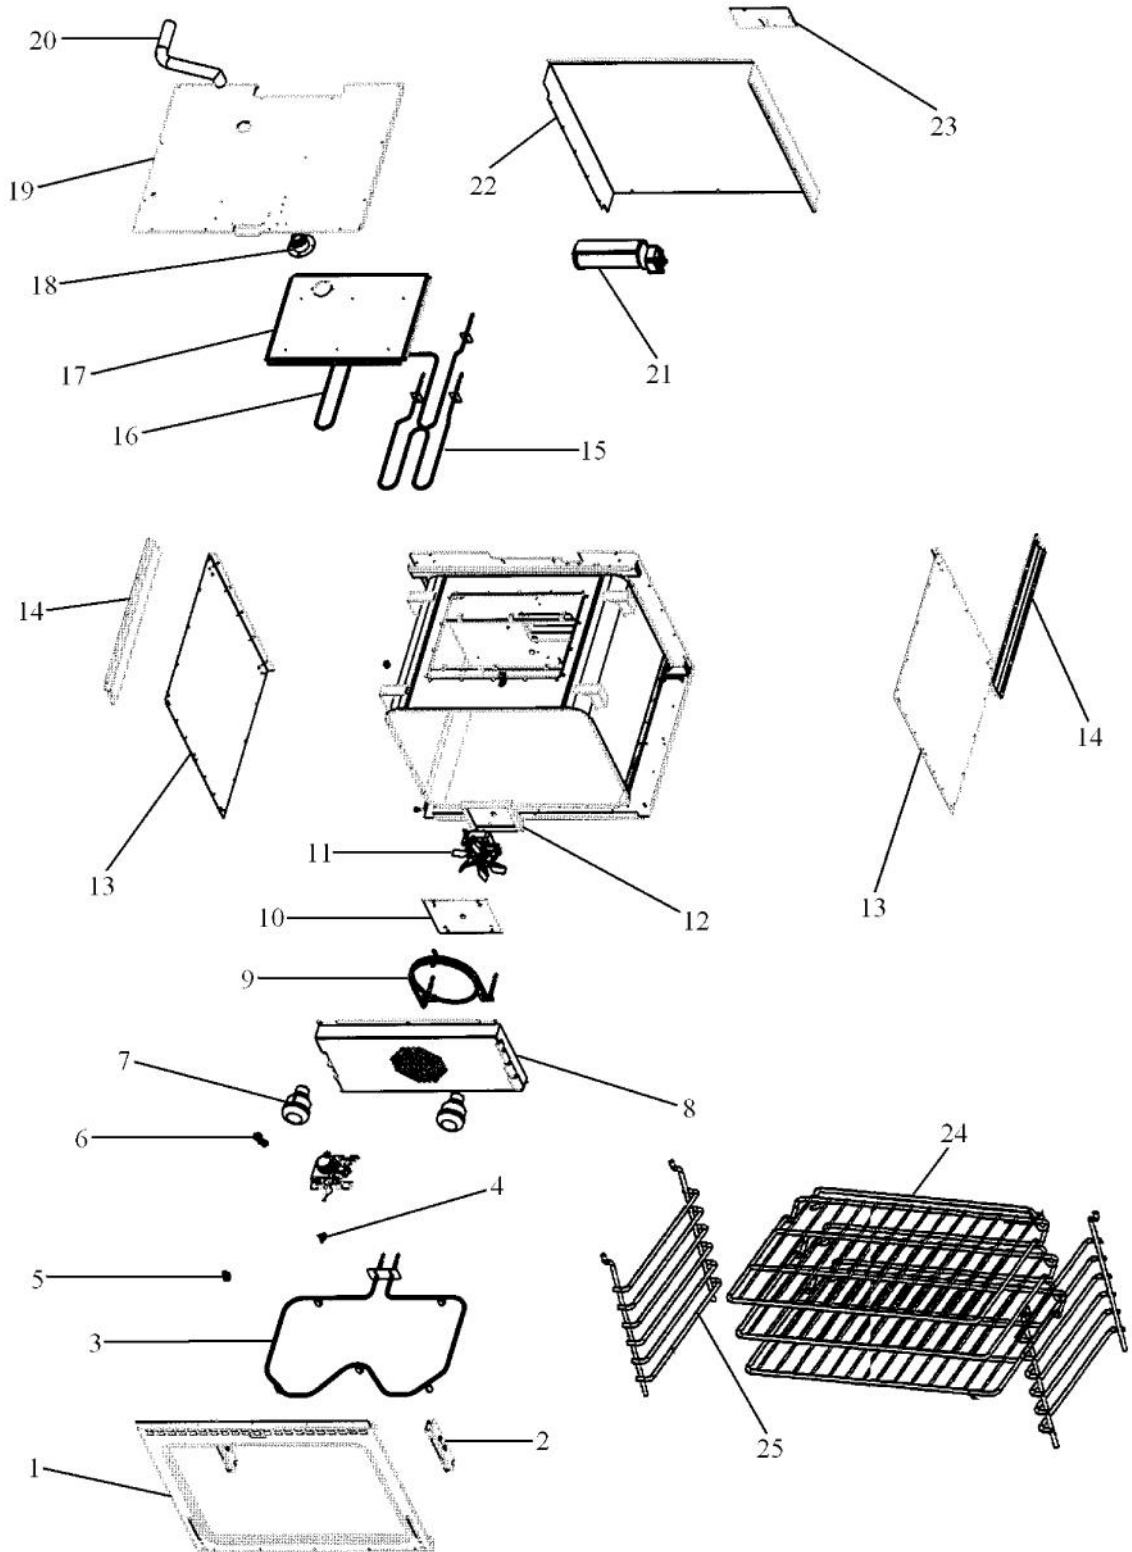

Ref #	Part Number	Qty.	Description
1	H9108576		27 LOWER FRONT FRAME ASSY
2	PC020016		HINGE RECEIVER (VEDO/VEDO)
3	PJ010012		BAKE ELEMENT (VESO176/VEDO276)240V
4	PJ030022		HIGH LIMIT SWITCH
5	N/A		HEAT SHIELD - MUST ORDER ITEM NO. 11
6	N/A		HEAT SHIELD - MUST ORDER ITEM NO. 11
7	PE050009		OVEN LIGHT SOCKET - 36 BUILT-IN
8	E9104309		CONVECTION FAN COVER
9	PJ010003		CONVECTION ELEMENT (VDSC) 240V
10	A1002596		CONVECTION FAN COVER (VDSC)
11	PE050005		CONVECTION FAN ASSY
12	A2002595		CONVECTION FAN BOX (VDSC)
13	A2002904		SIDE INSULATION RETAINER
14	A2006088		OVEN MOUNTING BRACKET
15	PJ010001		BROIL ELEMENT 240V
16	PJ010011		OUTSIDE BROIL ELEMENT (27 OVEN)240
17	B2004311		BROILER TOP (27) (VESO176/DO276)
18	PM010014		SMOKE ELIMINATOR (VDSC)
19	A2004308		TOP INSULATION RETAINER (27 OVEN)
20	PB020117		DESIGNER OVEN VENT
21	PE050087		BLOWER ASSEMBLY - DESIGNER SERIES
22	A2007878		27 LOWER OUTER BACK
23	A1006115		LOWER REAR COVER 27
24	PB060048		OVEN RACK - 27
25	PB060030		RACK SUPT REPL PB060010