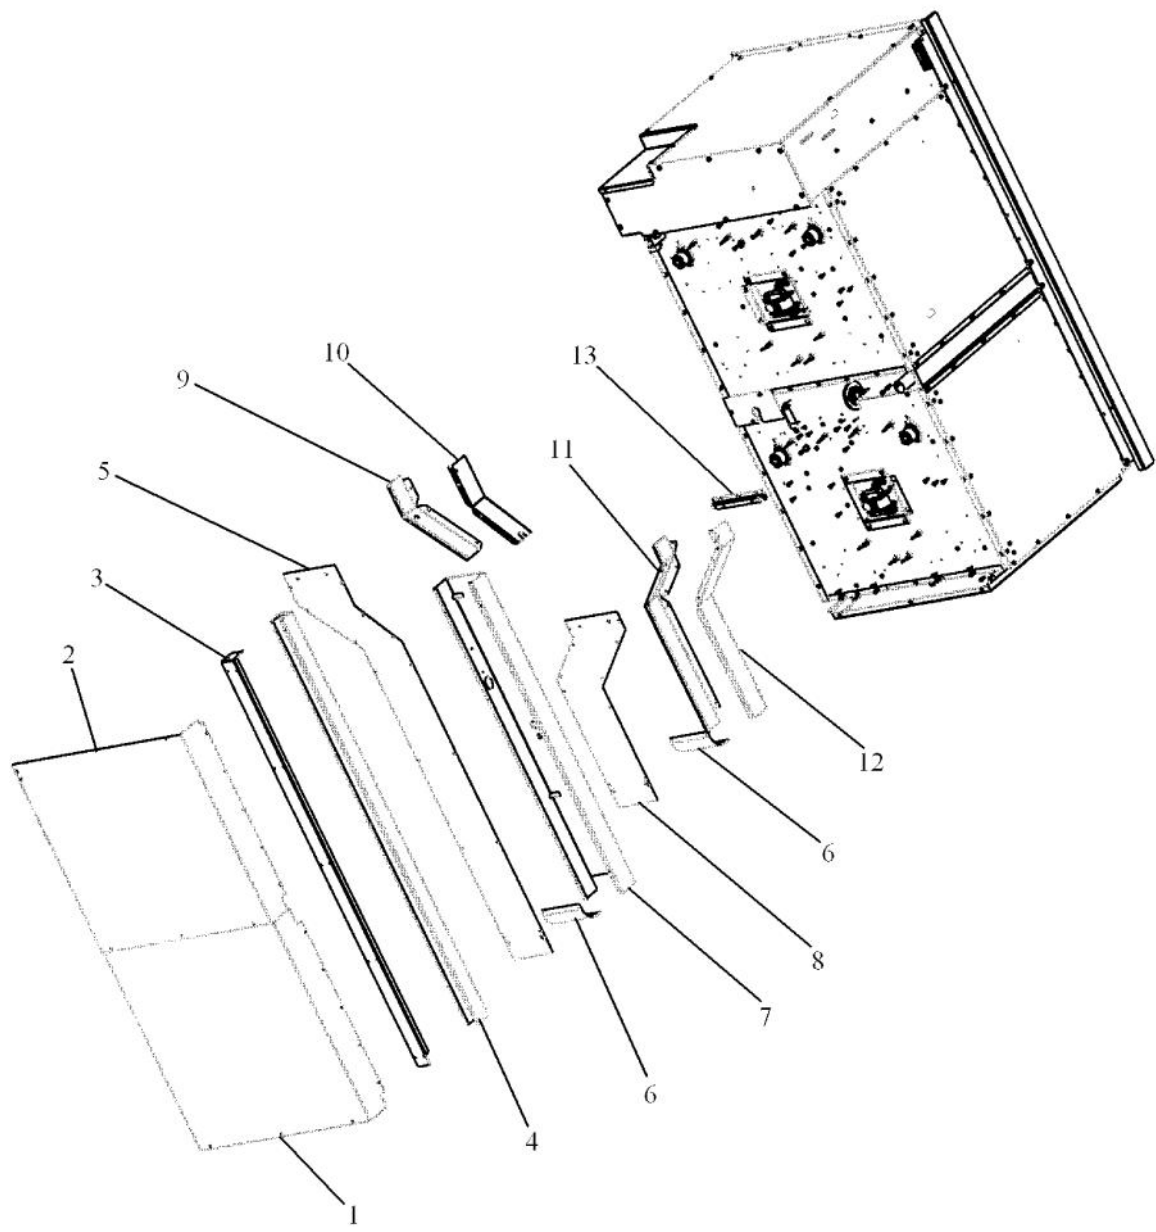

Ref #	Part Number	Qty.	Description
1	A2007878		27 LOWER OUTER BACK
2	A2007877		27 UPPER OUTER BACK
3	A2006180		DOUBLE OVEN FLUE COVER
4	A2006181		DOUBLE OVEN FLUE
5	A1006179		DOUBLE VENT COVER PLATE
6	A2006182		AIR SCOOP
7	A2006199		LOWER AIR VENT
8	A1006178		LOWER VENT COVER PLATE
9	A2006323		VENT SIDE RH
10	A2006324		VENT SIDE LH
11	A2006321		LOWER VENT SIDE RH
12	A2006322		LOWER VENT SIDE RH
13	A2006048		FAN MOUNTING BRACKET