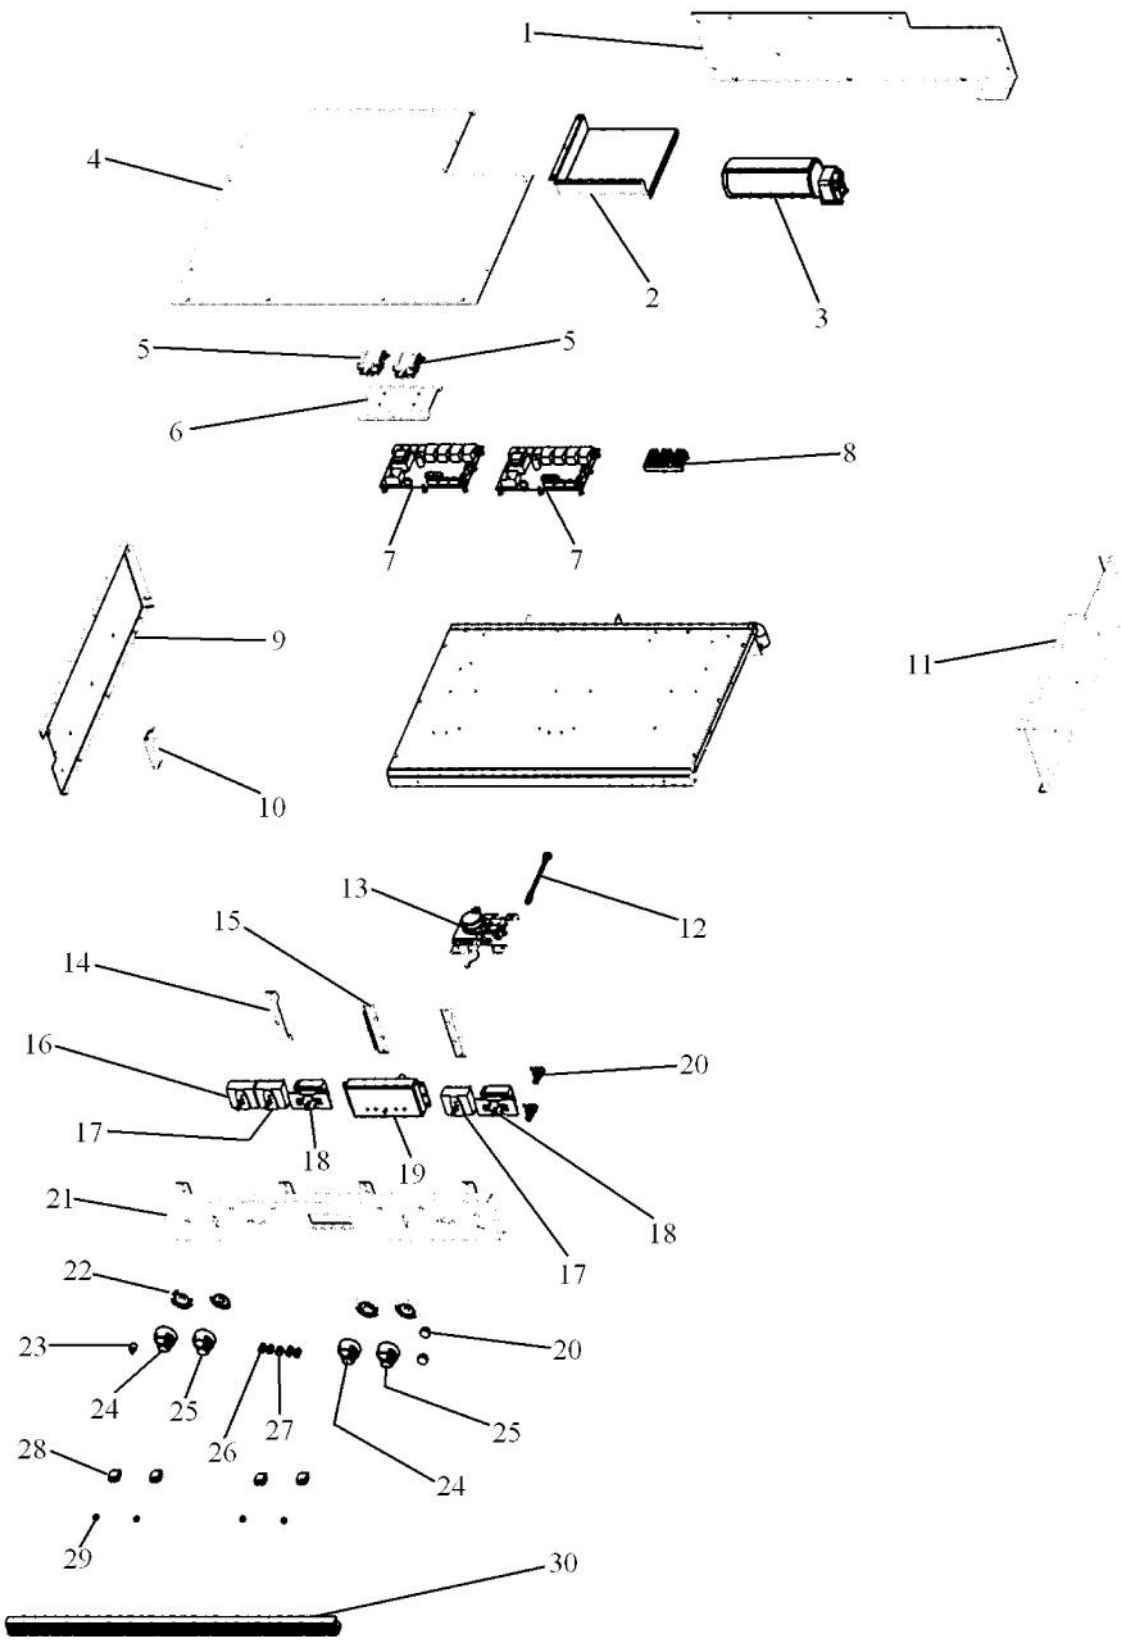

----- Manual continues below -----

Ref #	Part Number	Qty.	Description
1	A2008558		27 TOP REAR COVER
2	A2008543		TOP CHANNEL
3	PE050087		BLOWER ASSEMBLY - DESIGNER SERIES
4	A2008556		27 CABINET TOP
5	PJ030002		AUTO RESET (SELF-CLEAN) VDSC
6	A2009884		AUTO RESET BRACKET
7	PE070472		ELECTRONIC CONTROL BOARD
8	PE070147		TERMINAL BLOCK
9	A2007699		CABINET SIDE LH
10	A2006109		SELECTOR SWITCH COVER
11	A2007906		30" SINGLE CAB. SIDE RH
12	PE050059		HI-LIMIT SWITCH
13	PE050112		DOOR LATCH
14	A2008526		SELECTOR BRACKET
15	A2009867		CLOCK MOUNTING BRACKET
16	PJ030030		4 POS SELECTOR SWITCH
	PJ030010		SELECTOR SWITCH (3-POSITION)VEDO205
17	PJ030001		SELECTOR SWITCH (8-POSITION) VDSC
18	PJ030037		SUB TO PS500033 - SELF CLEAN THERMOSTAT
19	PE050049		CLOCK/TIMER(ROBERTSHAWNO.100-00550-01 (BEFORE 02/27/06)
	PE050213		PRO 120V DIGITAL CLOCK (AFTER 02/27/06)
20	PE050019		OVEN LIGHT SWITCH (VGSO166) 90-DEG.
21	B92010566		27 DOUBLE CONTROL PANEL (BEFORE 02/27/06)
	C92010566BK		27 DOUBLE CONTROL PANEL XBK (BEFORE 02/27/06)
	C92010566WH		27 DOUBLE CONTROL PANEL XWHX (BEFORE 02/27/06)
	B92014944		27 DOUBLE CONTROL PANEL (AFTER 02/27/06)
	C92014944BK		27 DOUBLE CONTROL PANEL XBKX (AFTER 02/27/06)
	C92014944WH		27 DOUBLE CONTROL PANEL XWHX (AFTER 02/27/06)
22	PB010152		KNOB BEZEL-CHROME (30 B-IN OVEN)
	PB010153		KNOB BEZEL-XBRX (30 B-IN OVEN)
23	PB010165		TIME MANUAL KNOB XBKX (VESO/VEDO)
	PB010166		TIME MANUAL KNOB XWHX (VESO/VEDO)
24	PB010148		SELECTOR KNOB-XBKX (30DOUBLE OVEN)
	PB010149		SELECTOR KNOB-XWHX (30 B-IN OVEN)
25	PB010278		T/STAT KNOB-XBKX (B-IN OVEN)
	PB010279		T/STAT KNOB-XWHX (B-IN OVEN)
26	PB010248		CLOCK BUTTON
	PB010249		PUSH BUTTON WHITE
27	PB010246		CLOCK KNOB
	PB010247		KNOB WHITE
28	PE050024		OVEN IND. LIGHT (LIGHT HOUSING)
29	PE050023		OVEN IND. LIGHT (LENS & BEZEL)
30	PE040217		LOWER CONTROL PANEL EXTRUSION
NI	PE040069		SIDE TRIM-EXTRUDED (VEDO205)
NI	PE040218		CENTER EXTRUSION
NI	PE040219		BOTTOM TRIM
NI	PE040085		TOP EXTRUSION (27VESO/DO)