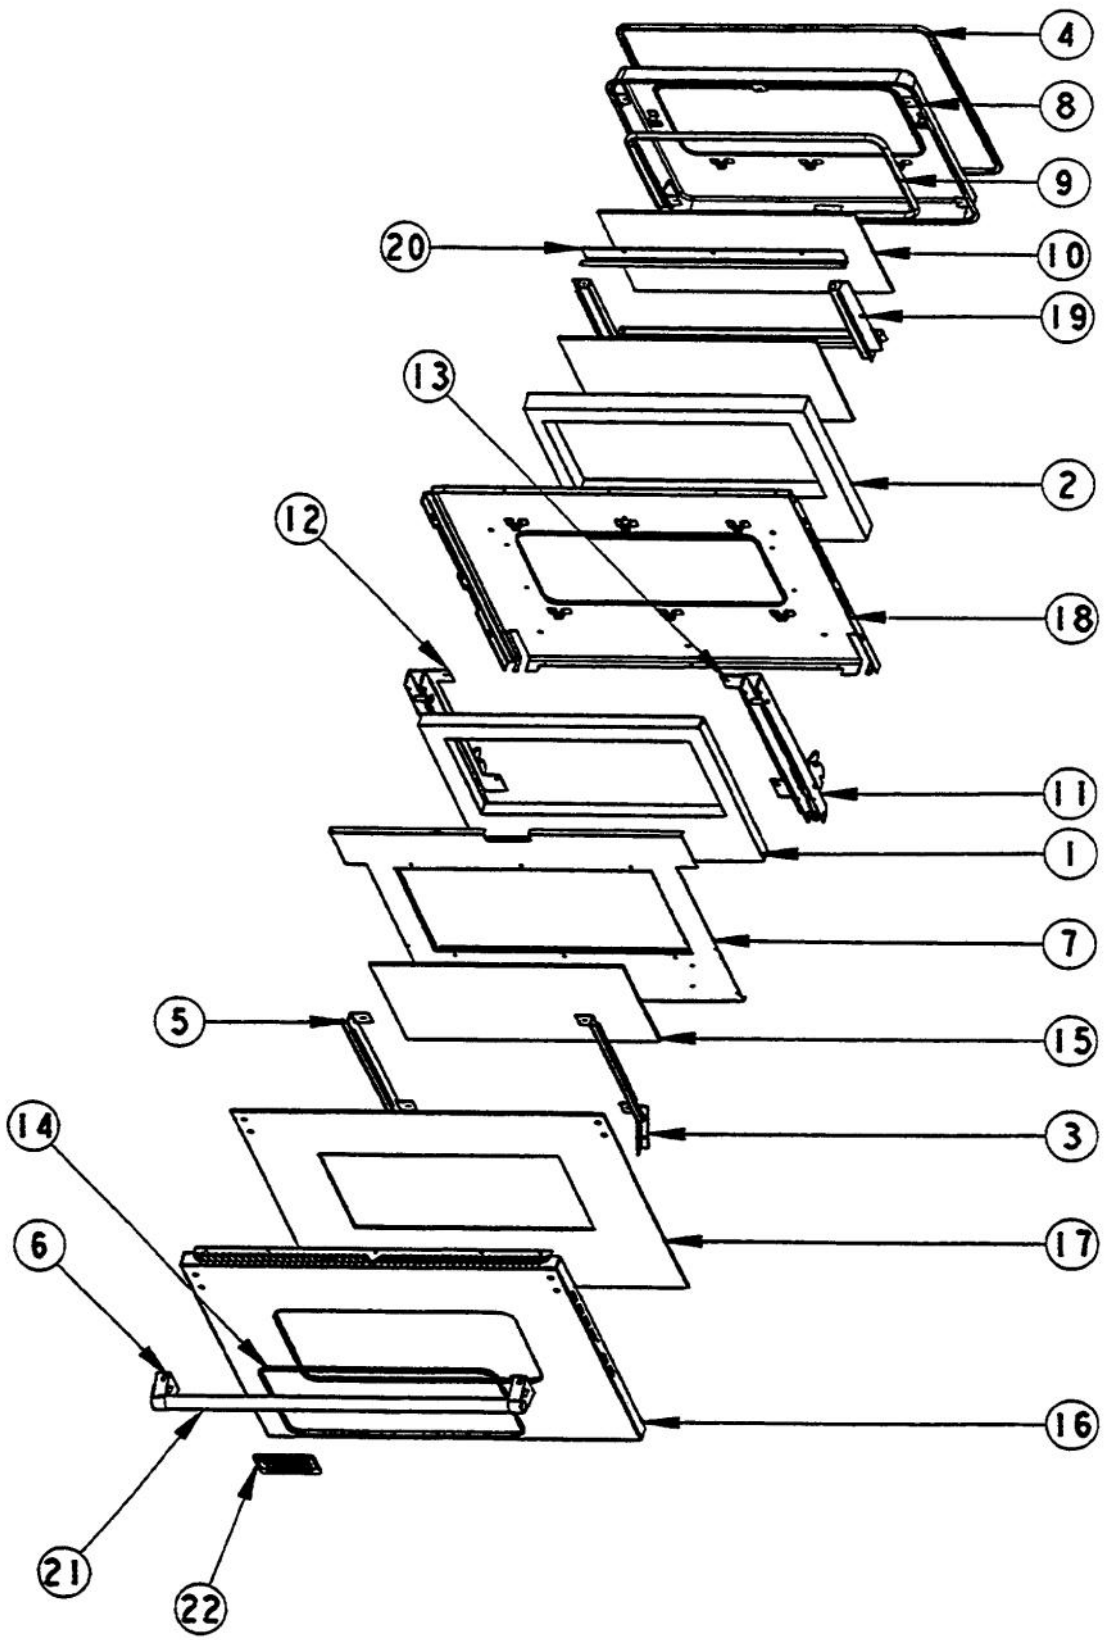

Ref #	Part Number	Qty.	Description
17	J1004330		DOOR HEAT SINK (VESO176/DO276)
18	G50010124		VESO176/VEDO276 DR LINER SVC-KIT
19	E9102179		WINDOW LINER-SIDE (VDSC)
20	E9104331		WINDOW LINER-TOP/BTM(VESO176/DO276)
21	PE030074		DOOR HANDLE SS (27 WALL OVEN)
	PE030075		DOOR HANDLE BR (27 WALL OVEN)
NI	B1009167		HINGE CLIP