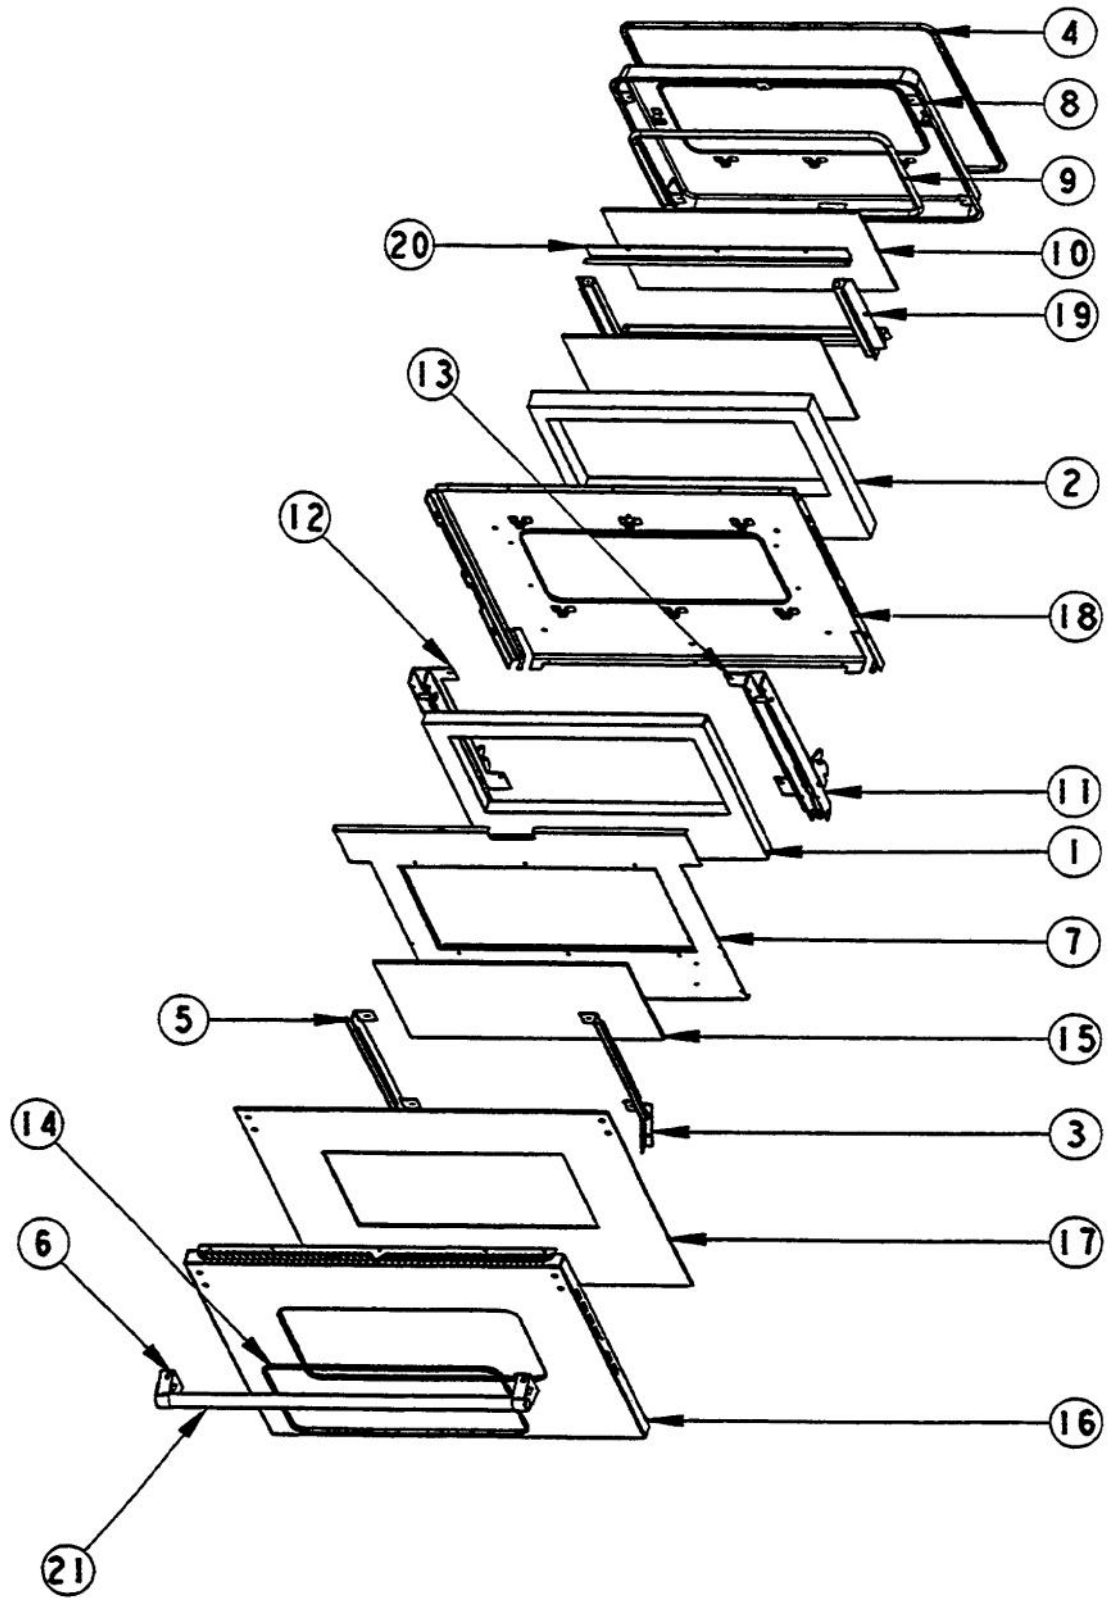

Ref #	Part Number	Qty.	Description
1	A2007878		27 LOWER OUTER BACK
2	A2007877		27 UPPER OUTER BACK
3	A2006180		DOUBLE OVEN FLUE COVER
4	A2006181		DOUBLE OVEN FLUE
5	A1006179		DOUBLE VENT COVER PLATE
6	A2006182		AIR SCOOP
7	A2006199		LOWER AIR VENT
8	A1006178		LOWER VENT COVER PLATE
9	A2006323		VENT SIDE RH
10	A2006324		VENT SIDE LH
11	A2006321		LOWER VENT SIDE RH
12	A2006322		LOWER VENT SIDE RH
13	A2006048		FAN MOUNTING BRACKET