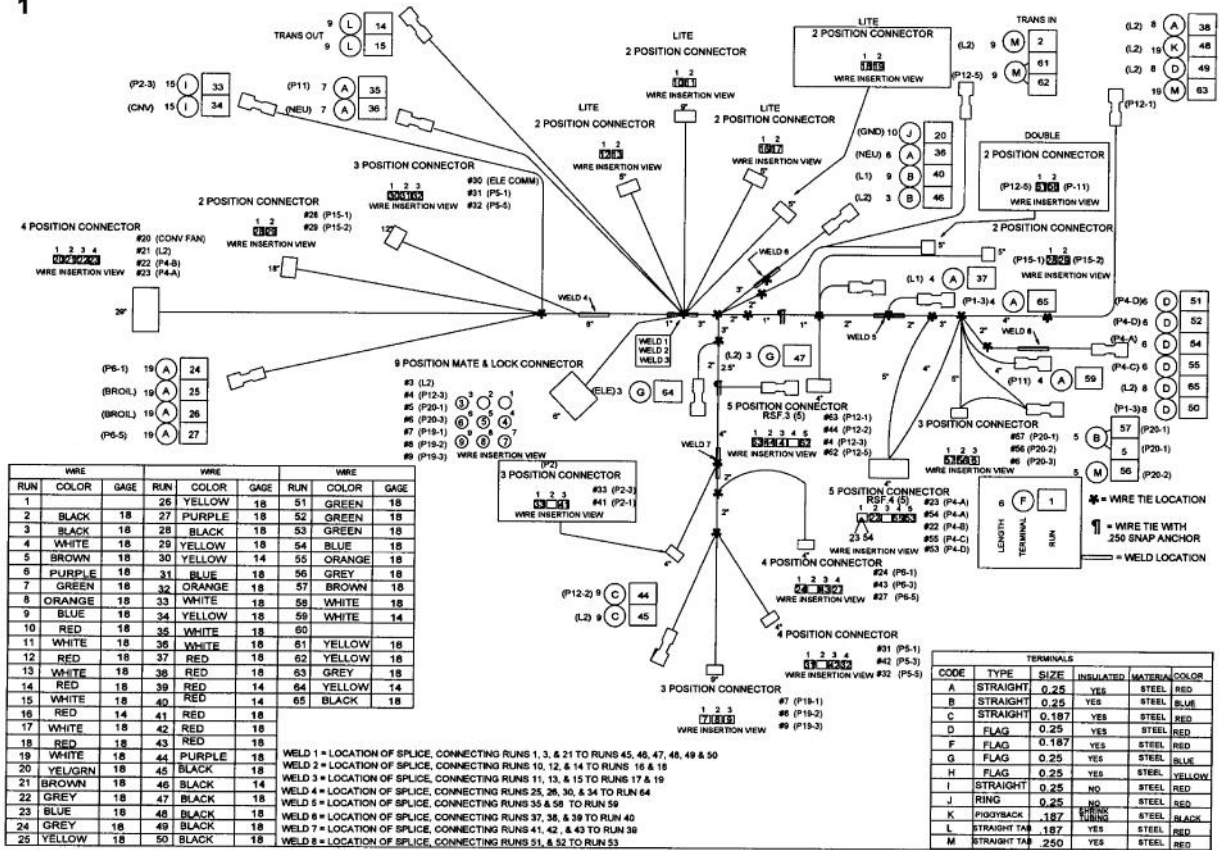

1

WIRE	WIRE	WIRE	WIRE	WIRE	WIRE	WIRE	WIRE	
RUN	COLOR	GAGE	RUN	COLOR	GAGE	RUN	COLOR	GAGE
1			25	YELLOW	18	51	GREEN	18
2	BLACK	18	27	PURPLE	18	52	GREEN	18
3	BLACK	18	28	BLACK	18	53	GREEN	18
4	WHITE	18	29	YELLOW	18	54	BLUE	18
5	BROWN	18	30	YELLOW	14	55	ORANGE	18
6	PURPLE	18	31	BLUE	18	56	GREY	18
7	PURPLE	18	32	ORANGE	18	57	BROWN	18
8	ORANGE	18	33	WHITE	18	58	WHITE	18
9	BLUE	18	34	YELLOW	18	59	WHITE	14
10	RED	18	35	WHITE	18	60		
11	WHITE	18	36	WHITE	18	61	YELLOW	18
12	RED	18	37	RED	18	62	YELLOW	18
13	WHITE	18	38	RED	18	63	GREY	18
14	RED	18	39	RED	14	64	YELLOW	14
15	WHITE	18	40	RED	14	65	BLACK	18
16	RED	14	41	RED	18			
17	WHITE	18	42	RED	18			
18	RED	18	43	RED	18			
19	WHITE	18	44	PURPLE	18			
20	YELLOW	18	45	BLACK	18			
21	BROWN	18	46	BLACK	14			
22	GREY	18	47	BLACK	18			
23	BLUE	18	48	BLACK	18			
24	GREY	18	49	BLACK	18			
25	YELLOW	18	50	BLACK	18			

CODE	TYPE	SIZE	INSULATED	MATERIAL	COLOR
A	STRAIGHT	0.25	YES	STEEL	RED
B	STRAIGHT	0.25	YES	STEEL	BLUE
C	STRAIGHT	0.187	YES	STEEL	RED
D	FLAG	0.25	YES	STEEL	RED
F	FLAG	0.187	YES	STEEL	RED
G	FLAG	0.25	YES	STEEL	BLUE
H	FLAG	0.25	YES	STEEL	YELLOW
I	STRAIGHT	0.25	NO	STEEL	RED
J	RING	0.25	NO	STEEL	RED
K	PIGGYBACK	187	NO	STEEL	BLACK
L	STRAIGHT TAB	187	YES	STEEL	RED
M	STRAIGHT TAB	250	YES	STEEL	RED