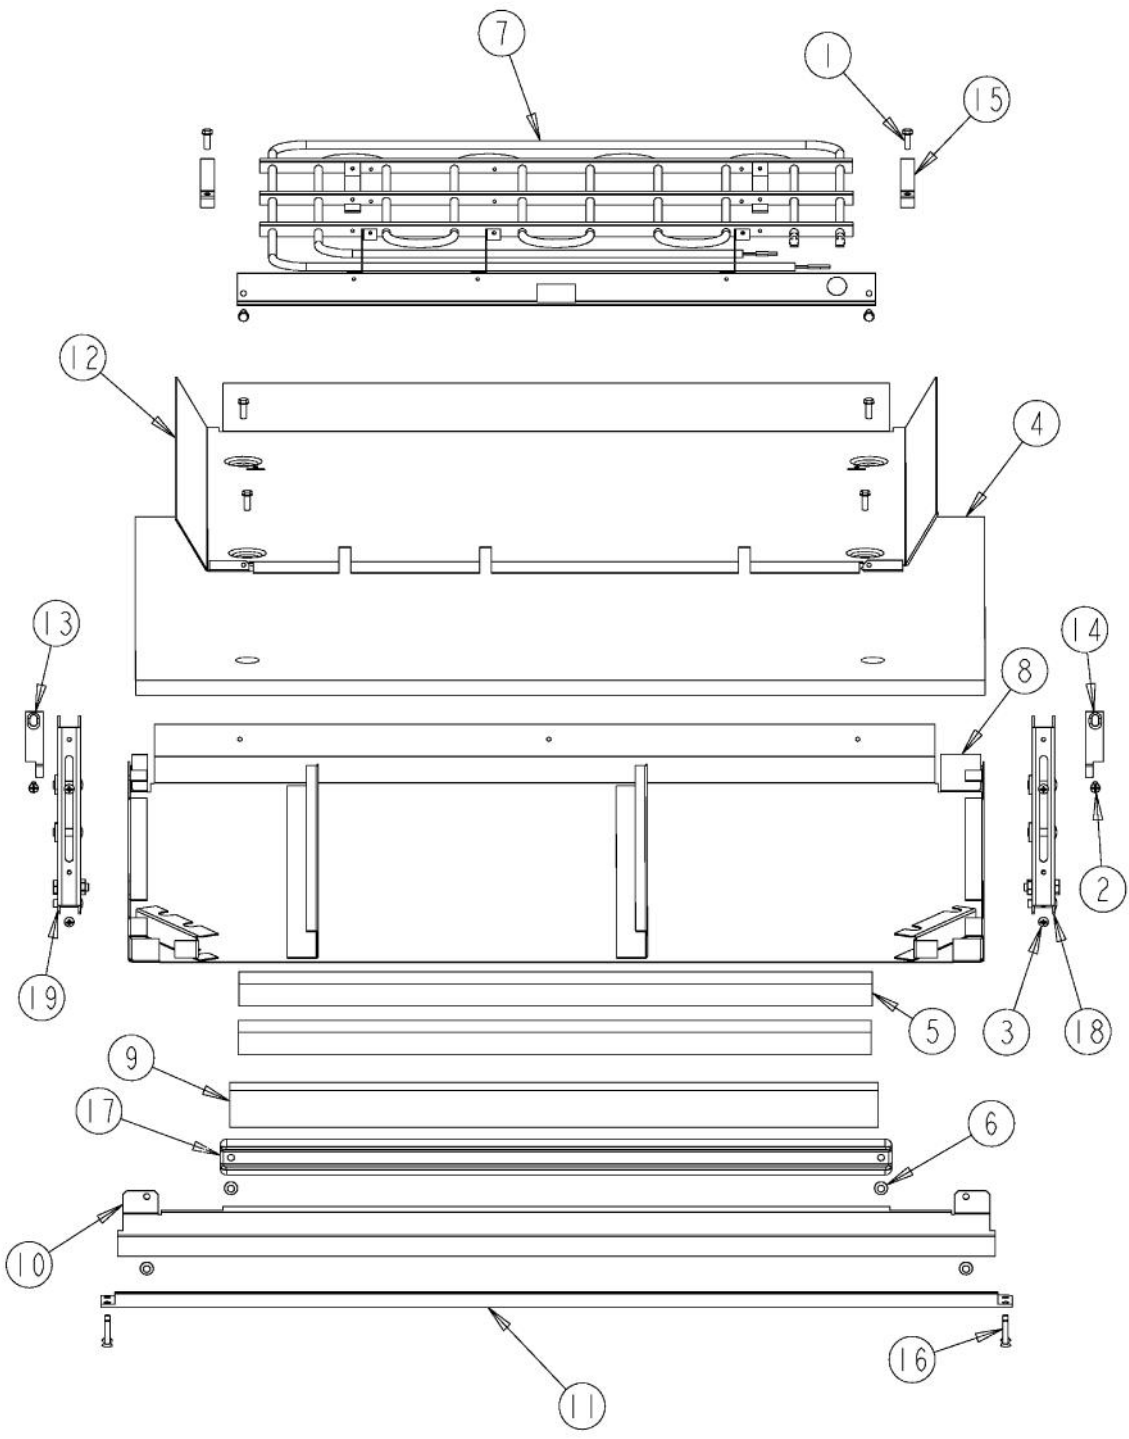

Ref #	Part Number	Qty.	Description
1	PD020060		10 X 1/2 (5/16)HEX WSHR HD.(T)A
2	PD020061		NO.8 X 3/4 FLAT HD TEK. SS.
3	PD020062		NO.8-32 X 3/8 PHMS TYPE 1
4	PB070303		30 BOTTOM INSULATION
5	PB070269		30 WINDOW PACK INSULATION
6	PD020063		SCREW-NO.8(A) X 3/8PH WFR HD/BK OXID
7	PJ010048		BAKE ELEMENT
8	G3009694		BASE MODULE ASSY 30
9	PB070309		BAKE ELEMENT INSULATION
10	C90012831BK		BOTTOM AIR DEFLECTOR 30
11	PE040274		30 PROF. BOTTOM TRIM
12	A2009612		ELEMENT, MTG TRAY
13	B21010916		HINGE CLIP ? LH
14	B21010915		HINGE CLIP ? RH
15	A2009696		HOLDER, BAKE ELEMENT
16	PD020170		NO.6-32 X 1/2 PHILLIPS C.S. TYPE F SCREW
17	E2109655		COVER, BAKE TRAY
18	PC020221		HINGE POCKET RECEIVER MANSFIELD RH
19	PC0202247		HINGE RECEIVER - LH