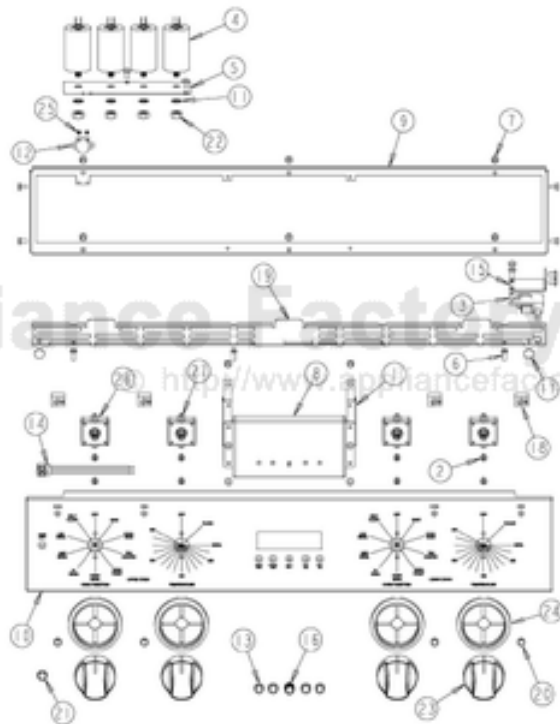

[Find Your VIKING Oven Parts - Select From 98 Models](#)

----- Manual continues below -----