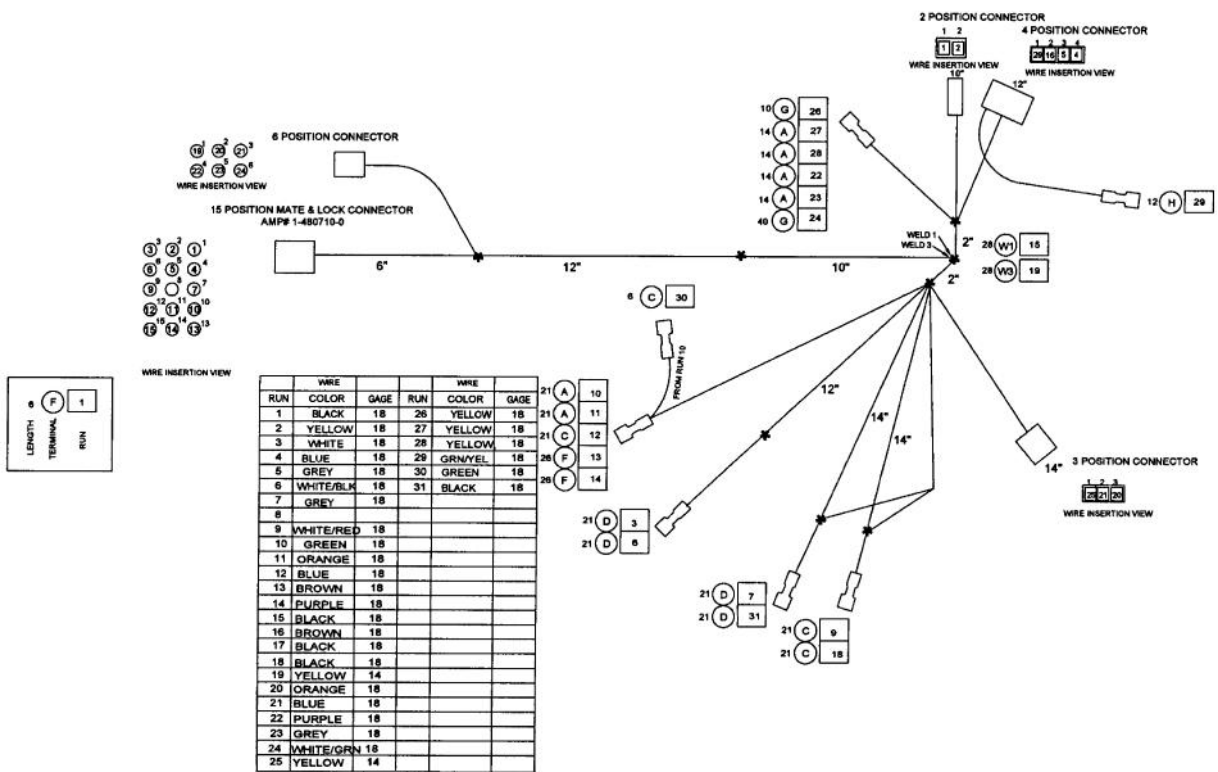

1

2

3

Ref #	Part Number	Qty.	Description
1	PE070738		T/STAT-SEL HARNESS
	PE070733		UPPER LATCH HARNESS
	PE070739		BAKE ELEMENT HARNESS
NI	G4005496		SUPPLY WIRE - 100 BK 10GA SO/DO
NI	G4005497		SUPPLY WIRE - 100 GREEN 10GA SO/DO
NI	G4005499		SUPPLY WIRE - 100 RED 10GA SO/DO
NI	G4005494		SUPPLY WIRE - 75 WH 12 GA SO/DO

1

2

3

Ref #	Part Number	Qty.	Description
1	PE070741		LOWER LIGHT HARNESS
2	PE070744		DOUBLE CLOCK HARNESS
3	PE070735		MEAT PROBE HARNESS

Ref #	Part Number	Qty.	Description
NI	PE070736		LOWER CONTROL HARNESS

WELD 1 = LOCATION OF SPLICE, CONNECTING RUNS 1, 3, & 21 TO RUNS 45, 46, 47, 48, 49 & 50  
 WELD 2 = LOCATION OF SPLICE, CONNECTING RUNS 11, 13, & 14 TO RUNS 16 & 18  
 WELD 3 = LOCATION OF SPLICE, CONNECTING RUNS 25, 26, 30, & 34 TO RUN 64  
 WELD 4 = LOCATION OF SPLICE, CONNECTING RUNS 35 & 58 TO RUN 59  
 WELD 5 = LOCATION OF SPLICE, CONNECTING RUNS 37, 38, & 39 TO RUN 40  
 WELD 6 = LOCATION OF SPLICE, CONNECTING RUNS 41, 42, & 43 TO RUN 38  
 WELD 7 = LOCATION OF SPLICE, CONNECTING RUNS 51, & 52 TO RUN 53  
 WELD 8 = LOCATION OF SPLICE, CONNECTING RUNS 51, & 52 TO RUN 53