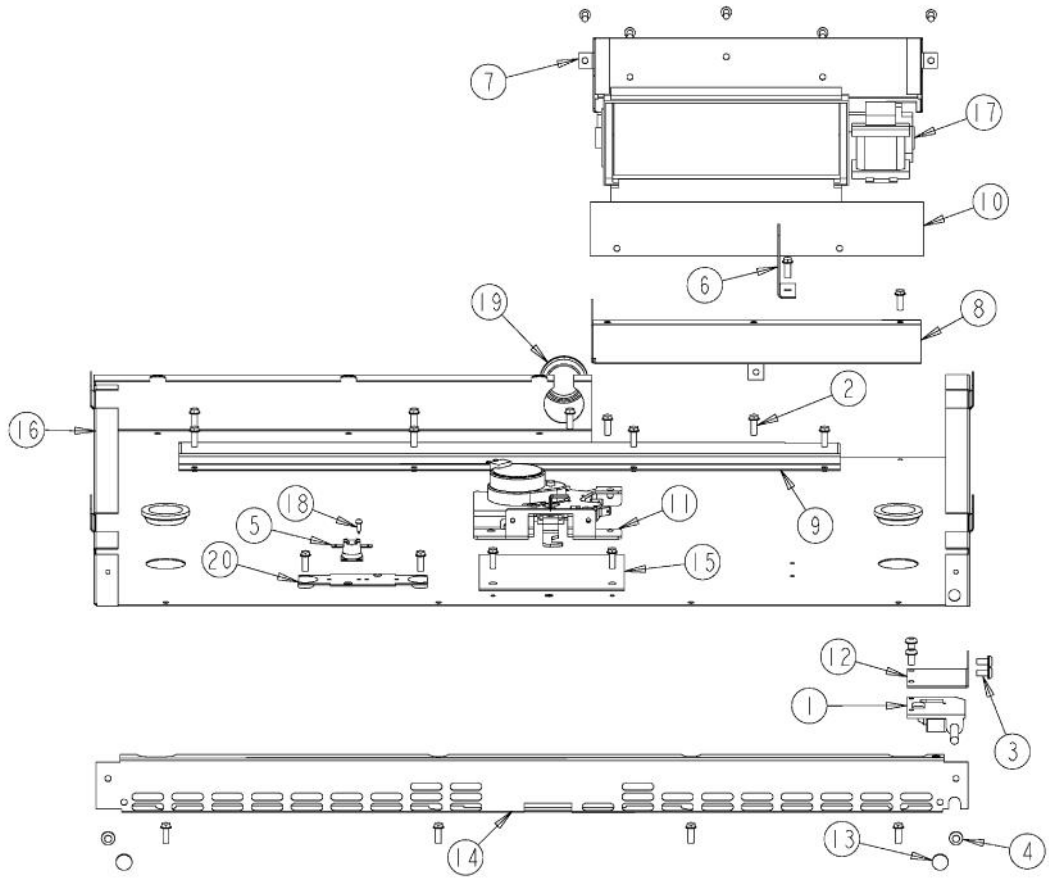

Ref #	Part Number	Qty.	Description
1	PE050208		DOOR SWITCH
2	PD020060		10 X 1/2 (5/16)HEX WSHR HD.(T)A
3	PD020004		10X3/8PH.HD.TYPE 25 REPL PD040125
4	PD020063		SCREW-NO.8(A) X 3/8PH WFR HD/BK OXID
5	PJ030039		BI-METAL THERMOSTAT 275 DEGREES
6	A20014036		BOTTOM BLOWER DIVIDER
7	A2009660		BRACKET, BLOWER, DBL LOWER OVEN
8	A2009659		BRACKET, FILLER, BLOWER
9	A2009682		CATALYST EXHAUST, MIDDLE MODULE
10	A10010907		COVER, BLOWER
11	PE050210		DOOR LATCH
12	A20012649		DOOR SWITCH BRACKET
13	PD040004		GROMMET BUMPER
14	C9009680BK		INLET GRILL DBL LOWER OVEN 30
15	PB070321		LOWER LATCH INSULATION
16	A2009661		MODULE PAN 30
17	PE050228		PREMIUM BLOWER
18	PD020013		TYPE AB NO.6 X 3/8 PH PAN HD. SMS
19	PB070079		SILICONE EXTRUSION (DGSU)
20	A1002456		THERMO-DISC BRKT (VDSC) (BEFORE 08/21/06)
	A20014089		DISC BRACKET (AFTER 08/21/06)