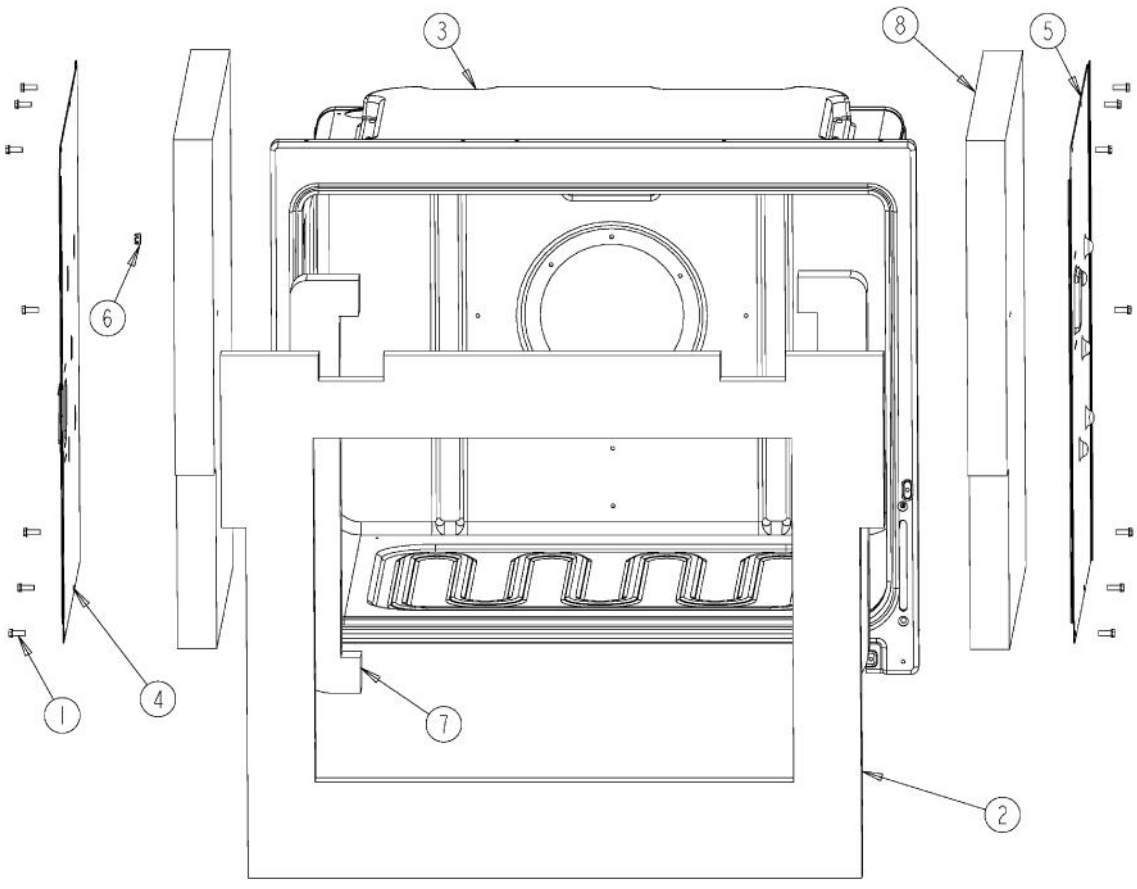

Ref #	Part Number	Qty.	Description
1	PD020060		10 X 1/2 (5/16)HEX WSHR HD.(T)A
2	PB070272		30 DOOR INSULATION
3	G91014039		30 PREMIERE CAVITY ASSY
4	A20012650		BRKT, TOP WRAPPER LEFT
5	A2009622		BRKT, TOP WRAPPER, RIGHT
6	E91014053		PORCELAIN 25/64 HOLE PLUG
7	PB070271		DOOR PLUG INSULATION
8	PB070302		SIDE INSULATION