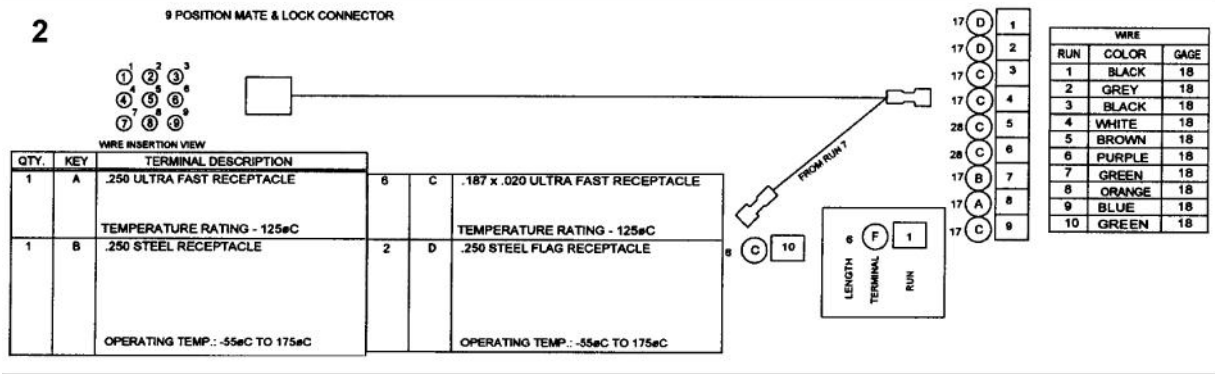

1

2

3

Ref #	Part Number	Qty.	Description
1	PE070738		T/STAT-SEL HARNESS
	PE070733		UPPER LATCH HARNESS
	PE070739		BAKE ELEMENT HARNESS
NI	G4005496		SUPPLY WIRE - 100 BK 10GA SO/DO
NI	G4005497		SUPPLY WIRE - 100 GREEN 10GA SO/DO
NI	G4005499		SUPPLY WIRE - 100 RED 10GA SO/DO
NI	G4005494		SUPPLY WIRE - 75 WH 12 GA SO/DO