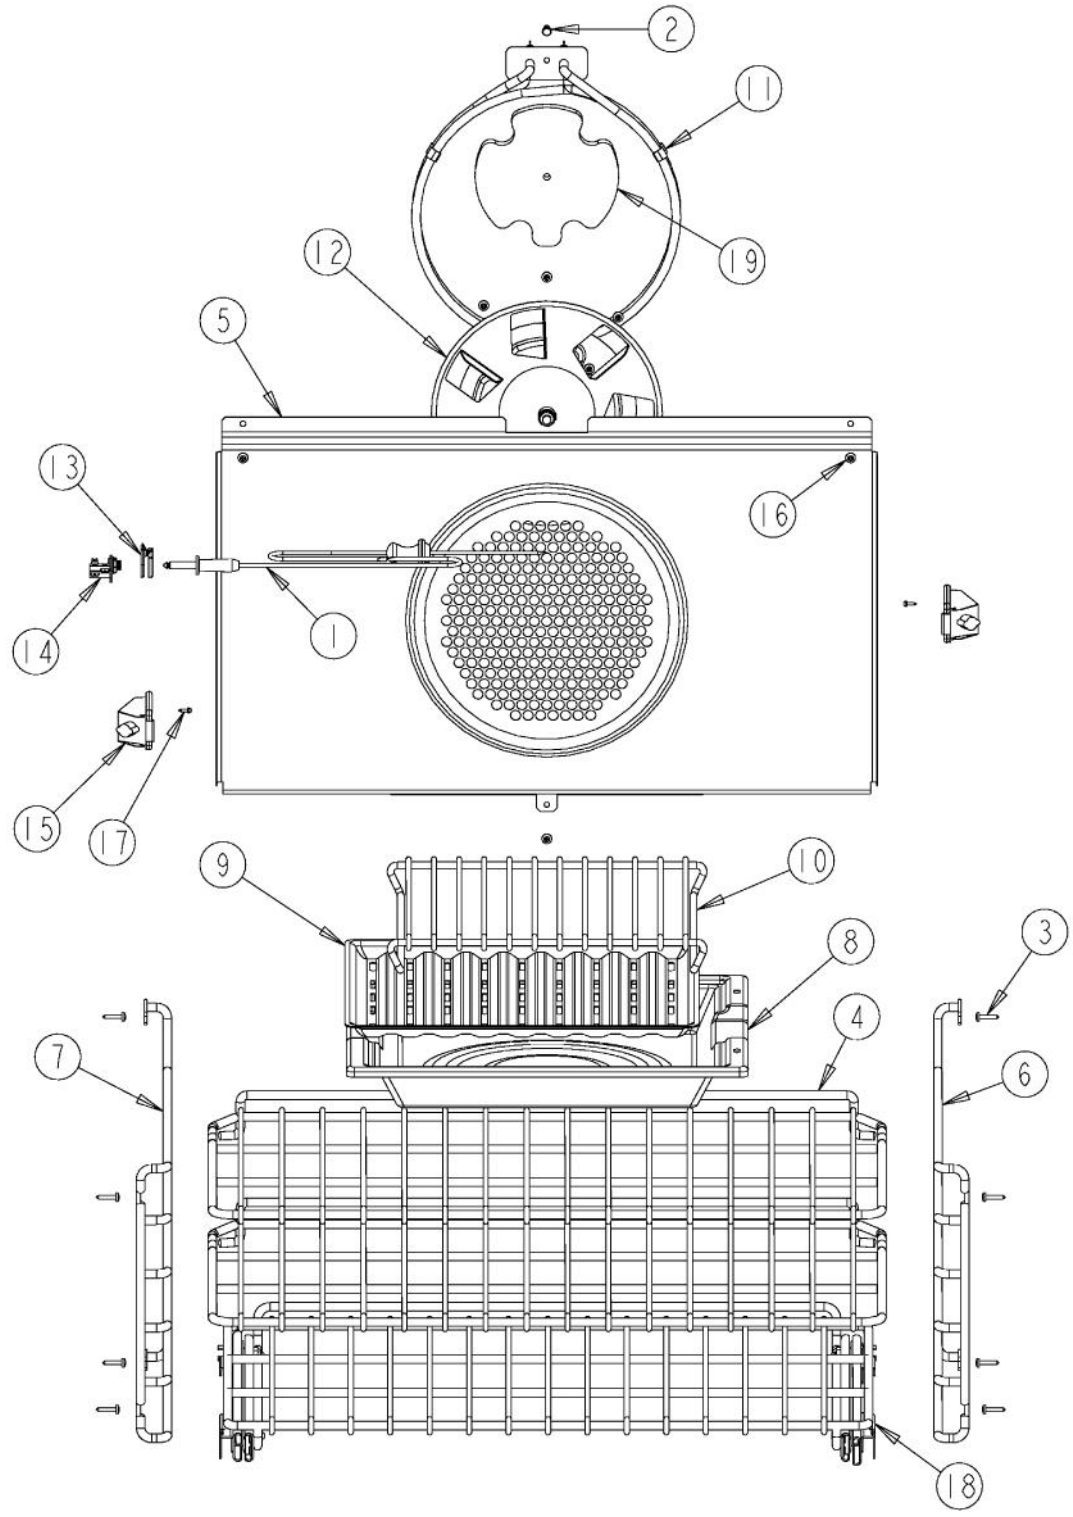

Ref #	Part Number	Qty.	Description
1	PE050114		MEAT PROBE (DESO/DEDO) (SWITCHCRAFT'S PART NO. 4...
2	PD020060		10 X 1/2 (5/16)HEX WSHR HD.(T)A
3	PD020232		NO.8 X 3/4 PH PAN HEAD TEK SCREW (BLACK OXIDE)
4	PB060107		30 OVEN RACK
5	G91013598		30 BAFFLE ASSEMBLY
6	PB060103		RACK SUPPORT RH
7	PB060104		RACK SUPPORT LH
8	E9107933		BROILER PAN
9	E9107934		BROILER PAN INSERT
10	PB080020		BROILER PAN RACK
11	PJ010047		CONVECTION ELEMENT
12	G32014020		CONVECTION FAN ASSY
13	PM010160		MEAT PROBE JACK COVER
14	PE050115		MEAT PROBE JACK
15	PE050056		OVEN LIGHT ASSY 12V/5W (BEFORE SERIAL NO. C-0396)
	PE050238		120 VOLT SIDE HALOGEN LIGHT (AFTER SERIAL NO. C-0396)
16	PD020055		NO.10 X 1/2 PAN PHIL. TEK. SS
17	PD020013		TYPE AB NO.6 X 3/8 PH PAN HD. SMS
18	PB060108		SLIDING RACK
19	PB070312		CONVECTION MOTOR MTG. PLATE INSULATION