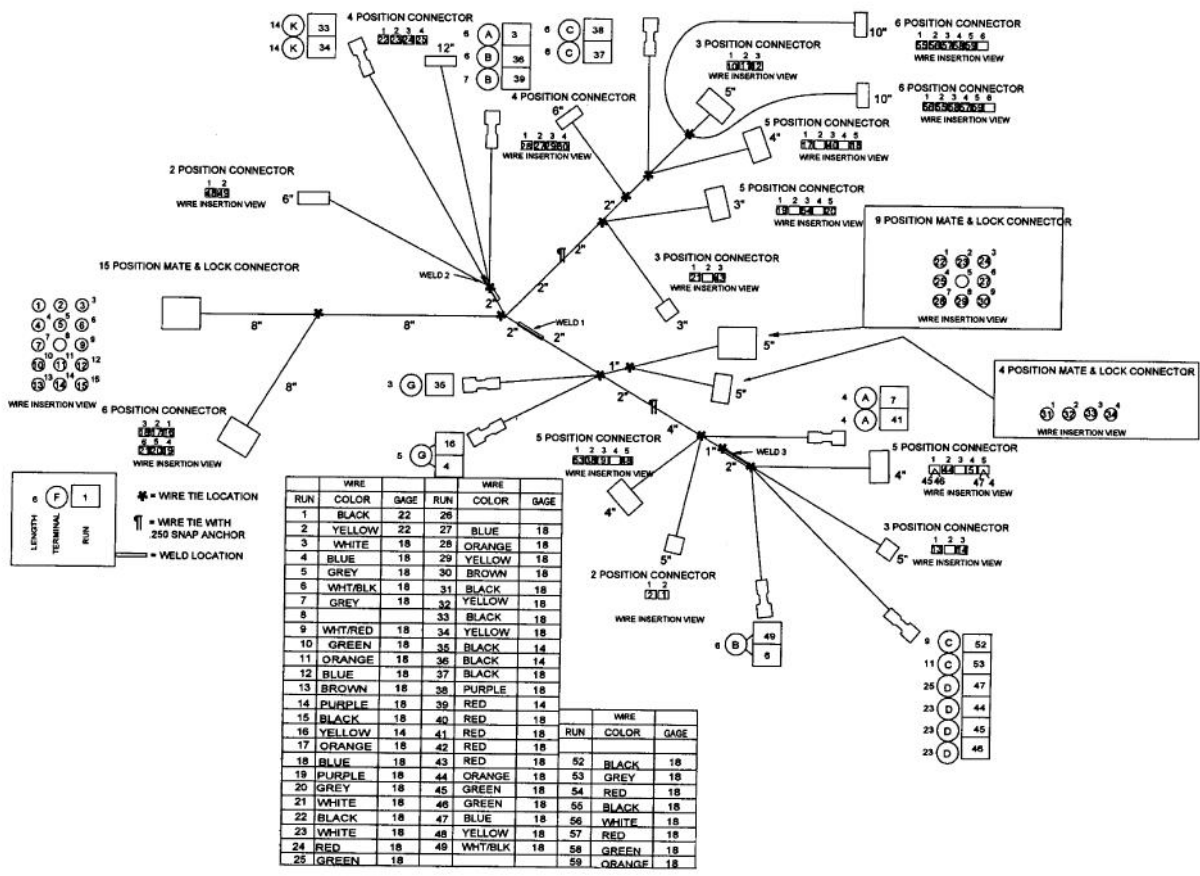

1

2

3

Ref #	Part Number	Qty.	Description
1	PE070738		T/STAT-SEL HARNESS
	PE070733		UPPER LATCH HARNESS
	PE070739		BAKE ELEMENT HARNESS
NI	G4005496		SUPPLY WIRE - 100 BK 10GA SO/DO
NI	G4005497		SUPPLY WIRE - 100 GREEN 10GA SO/DO
NI	G4005499		SUPPLY WIRE - 100 RED 10GA SO/DO
NI	G4005494		SUPPLY WIRE - 75 WH 12 GA SO/DO

1

2

3

Ref #	Part Number	Qty.	Description
1	PE070741		LOWER LIGHT HARNESS
2	PE070744		DOUBLE CLOCK HARNESS
3	PE070735		MEAT PROBE HARNESS

Ref #	Part Number	Qty.	Description
NI	PE070736		LOWER CONTROL HARNESS

WELD 1 = LOCATION OF SPLICE, CONNECTING RUNS 1, 3, & 21 TO RUNS 45, 46, 47, 48, 49 & 50  
 WELD 2 = LOCATION OF SPLICE, CONNECTING RUNS 11, 13, & 14 TO RUNS 16 & 18  
 WELD 3 = LOCATION OF SPLICE, CONNECTING RUNS 25, 26, 30, & 34 TO RUN 64  
 WELD 4 = LOCATION OF SPLICE, CONNECTING RUNS 35 & 58 TO RUN 59  
 WELD 5 = LOCATION OF SPLICE, CONNECTING RUNS 37, 38, & 39 TO RUN 40  
 WELD 6 = LOCATION OF SPLICE, CONNECTING RUNS 41, 42, & 43 TO RUN 38  
 WELD 7 = LOCATION OF SPLICE, CONNECTING RUNS 51, & 52 TO RUN 53  
 WELD 8 = LOCATION OF SPLICE, CONNECTING RUNS 51, & 52 TO RUN 53