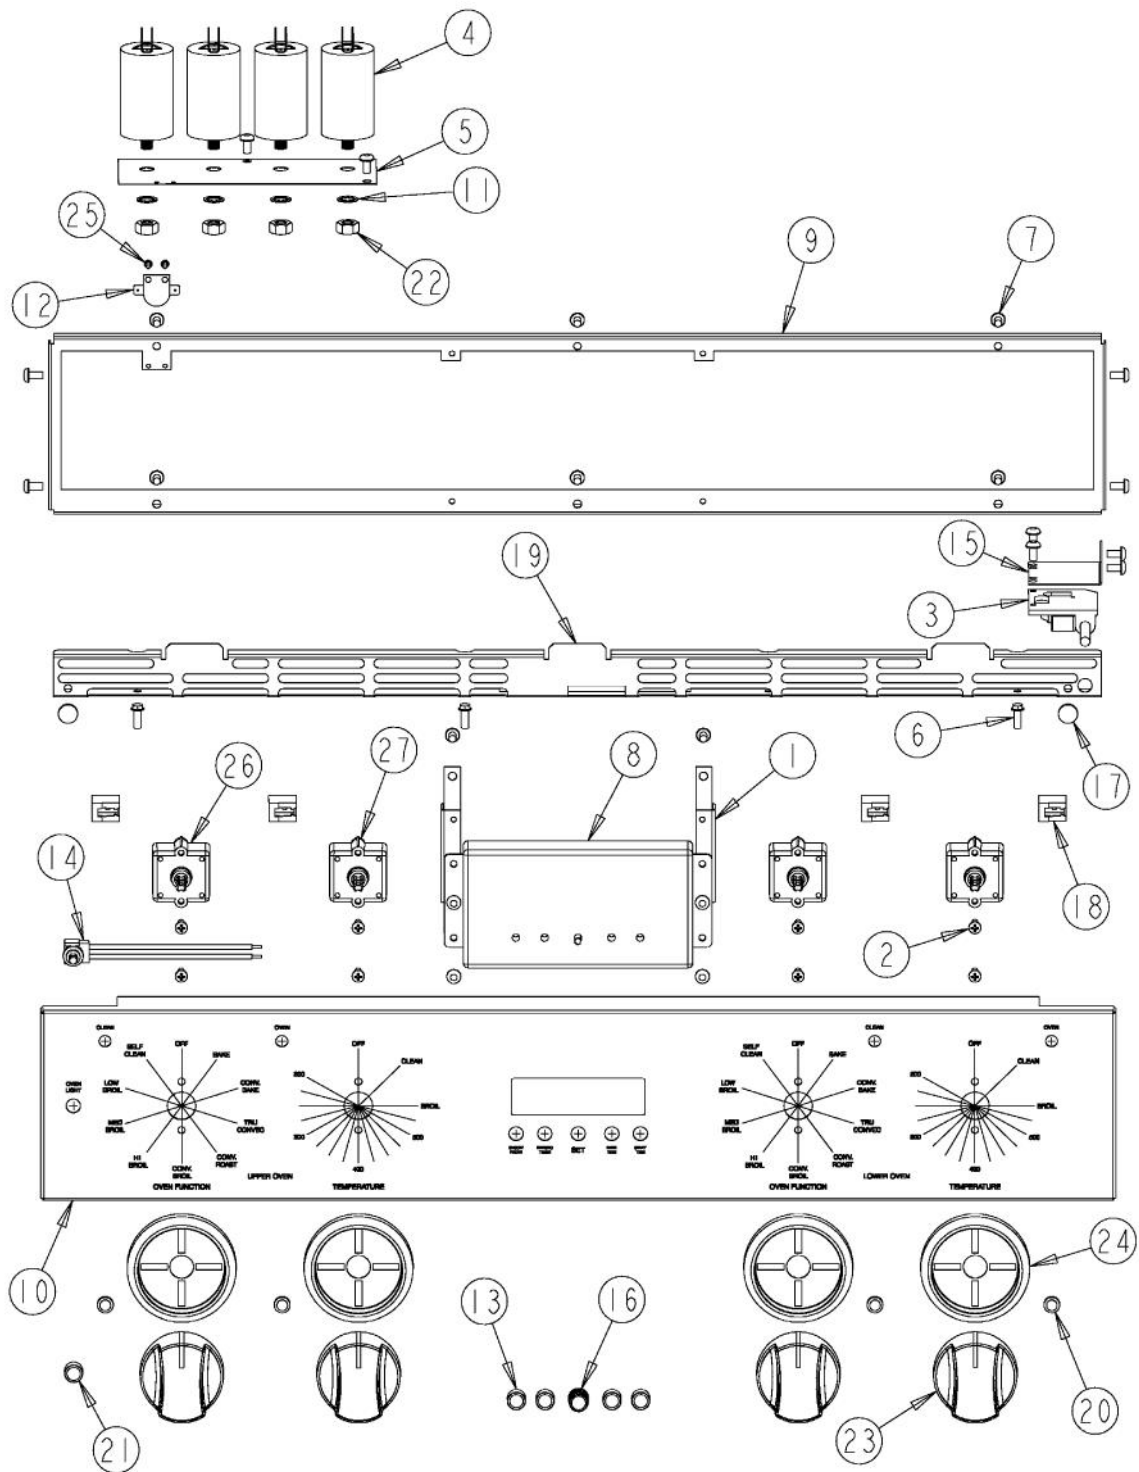

Ref #	Part Number	Qty.	Description
1	A20014063		CLOCK BRACKET
2	PD020261		NO.8-32X1/2 PH PANHEAD MACH. SCREW
3	PE050208		DOOR SWITCH
4	PE050247		EBM FAN MOTOR CAPACITOR
5	A10014027		4 CAPACITOR BRACKET
6	PD020060		10 X 1/2 (5/16)HEX WSHR HD.(T)A
7	PD020004		10X3/8PH.HD.TYPE 25 REPL PD040125
8	PE050214		CLOCK (DIGITAL 230V 50/60HZ)
9	A20014062		30 CONTROL MTG PANEL
10	B92014071		30 DOUBLE PROF. PREMIERE CONTROL PNL.
	C92014071BK		30 DOUBLE PROF. PREMIERE CONTROL PNL. XBKX
	C92014071WH		30 DOUBLE PROF. PREMIERE CONTROL PNL. XWHX
11	PD040164		5/16 INTERNAL TOOTH LOCK WASHER TYPE A
12	G50015481		PRO HI-LIMIT SERVICE KIT (BEFORE 07-17-06)
	PJ030043		BI-METAL THERMOSTAT (N.C.) 180 DEGREES (AFTER 07-17-06)
13	PB010306		PROF. CLOCK BUTTON
	PB010310		PROF. CLOCK BUTTON XWHX
14	PE050076		DESIGNER OVEN LIGHT SWITCH
15	A20012649		DOOR SWITCH BRACKET
16	PB010307		PROF. CLOCK KNOB
	PB010311		PROF. CLOCK KNOB XWHX
17	PD040004		GROMMET BUMPER
18	PE050072		LENS OPENING (250 VOLT)
19	C90014072BK		30 INLET GRILL
20	PE050023		OVEN IND. LIGHT (LENS & BEZEL)
21	PB010308		PROF. OVEN LIGHT BUTTON
	PB010312		PROF. OVEN LIGHT BUTTON XWHX
22	PD030172		M8 X 1.25MM NUT
23	PB010305		PROF. SELECTOR/THERMOSTAT KNOB
	PB010309		PROF. SELECTOR/THERMOSTAT KNOB XWHX
24	PB010304		KNOB BEZEL
	PB010304PVD		RESTYLE KNOB BEZEL, BR
25	PD020013		TYPE AB NO.6 X 3/8 PH PAN HD. SMS
26	PJ030033		SELECTOR (10 POS)
27	PJ030035		THERMOSTAT