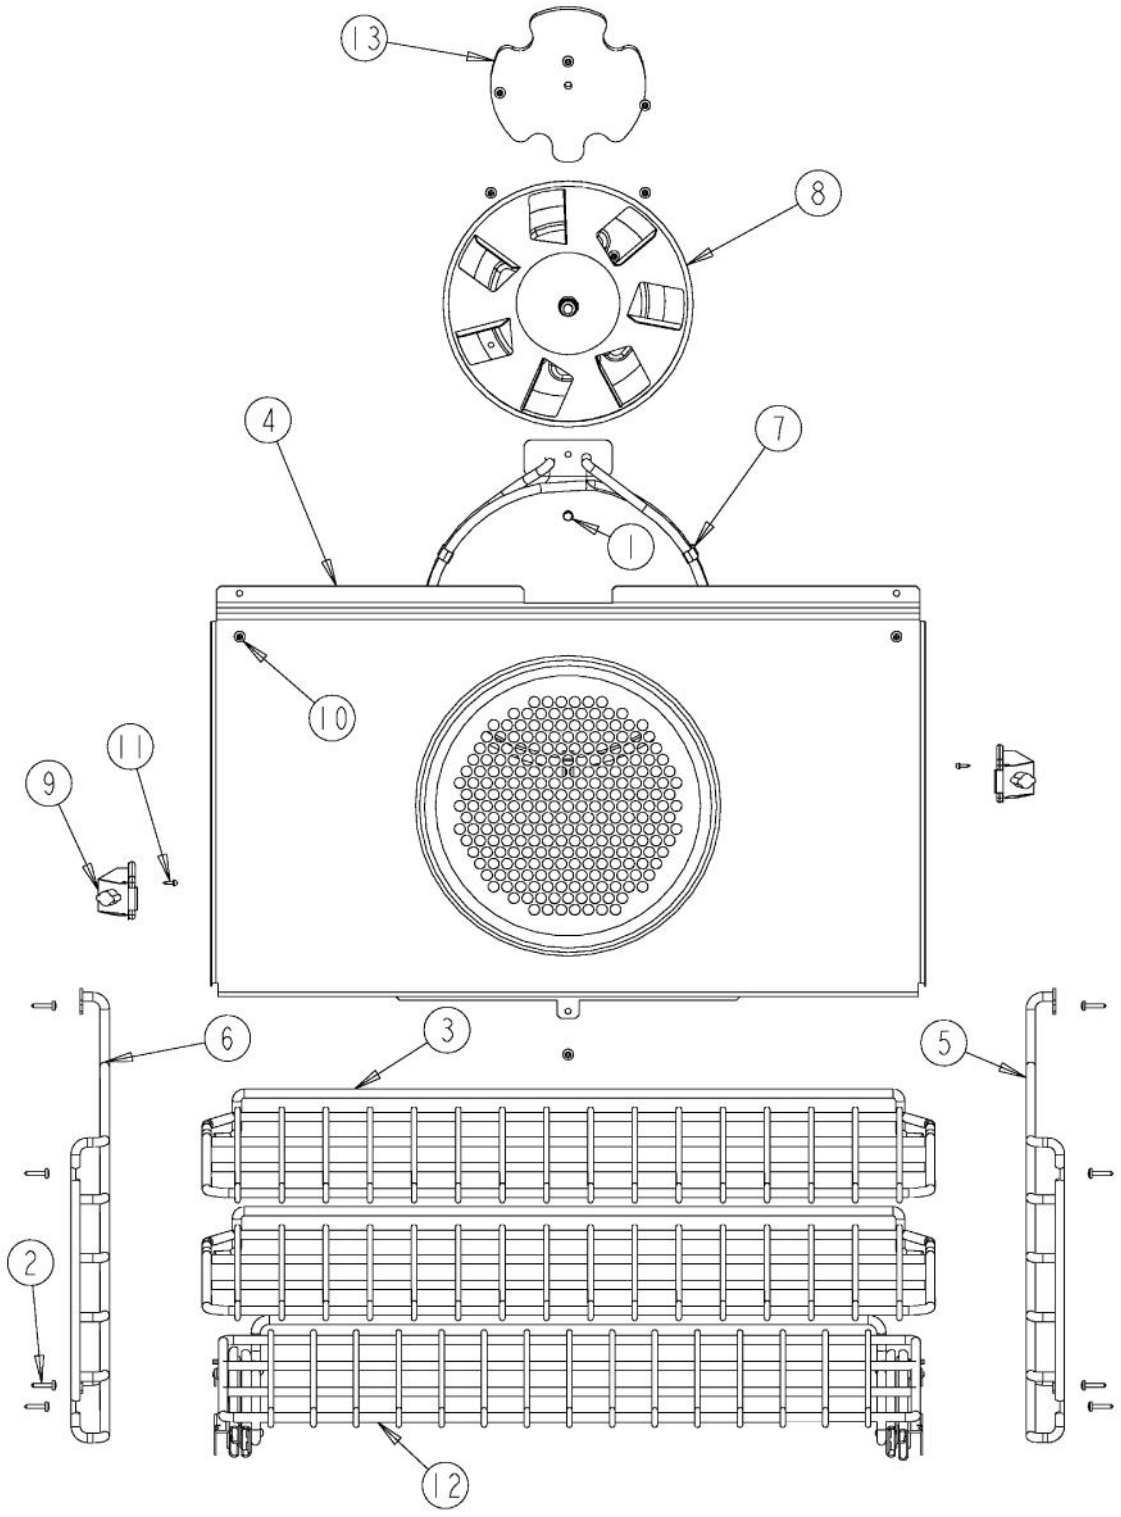

Ref #	Part Number	Qty.	Description
1	PD020060		10 X 1/2 (5/16)HEX WSHER HD.(T)A
2	PD020232		NO.8 X 3/4 PH PAN HEAD TEK SCREW (BLACK OXIDE)
3	PB060107		30 OVEN RACK
4	G91013598		30 BAFFLE ASSEMBLY
5	PB060103		RACK SUPPORT RH
6	PB060104		RACK SUPPORT LH
7	PJ010047		CONVECTION ELEMENT
8	G32014020		CONVECTION FAN ASSY
9	PE050056		OVEN LIGHT ASSY 12V/5W (BEFORE SERIAL NO. C-0396)
	PE050238		120 VOLT SIDE HALOGEN LIGHT (AFTER SERIAL NO. C-0396)
10	PD020055		NO.10 X 1/2 PAN PHIL. TEK. SS
11	PD020013		TYPE AB NO.6 X 3/8 PH PAN HD. SMS
12	PB060108		SLIDING RACK
13	PB070312		CONVECTION MOTOR MTG. PLATE INSULATION
NI	001097-000		FAN MOTOR JUMPER