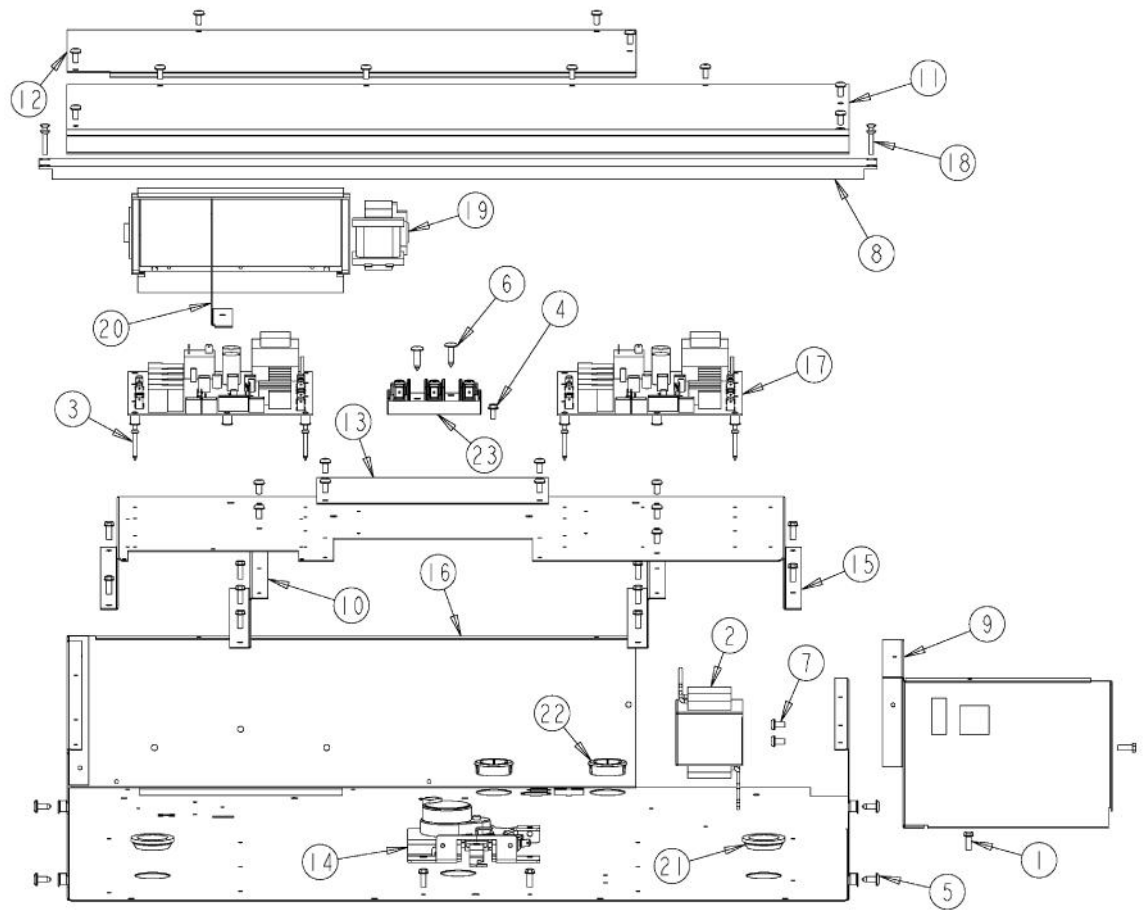

Ref #	Part Number	Qty.	Description
1	PD020060		10 X 1/2 (5/16)HEX WSHR HD.(T)A
2	PE070634		HALOGEN LIGHT TRANSFORMER
3	PD020185		NO.6 X 1 PAN HEAD SCREW
4	PD020010		10 X 3/8 GREEN GROUNDING SCREW
5	PD020002		10 X 1/2 PH.TR.HD.SMS.
6	PD020014		10X3/4 PH TR HD SMS
7	PD020004		10X3/8PH.HD.TYPE 25 REPL PD040125
8	PE040273		30 PROF. TOP TRIM
9	A20014034		30 BLOWER BRACKET
10	A20010934		BRACKET, MODULE PAN
11	A20010910		BRACKET, SUPPORT, ELECTRONICS HAT
12	A20014048		30 FRONT COVER
13	A20014049		30 REAR COVER
14	A10010911		COVER, LATCH
15	PE050210		DOOR LATCH
16	A2009672		ELECTRONICS HAT
17	A2009643		MODULE PAN, TOP 30
18	PE070631		CONTROL BOARD
19	PD020170		NO.6-32 X 1/2 PHILLIPS C.S. TYPE F SCREW
20	PE050228		PREMIUM BLOWER
21	PB070079		SILICONE EXTRUSION (DGSU)
22	PD040152		SNAP BUSHING
23	PE070147		TERMINAL BLOCK
24	A20014033		UPPER VENT COVER