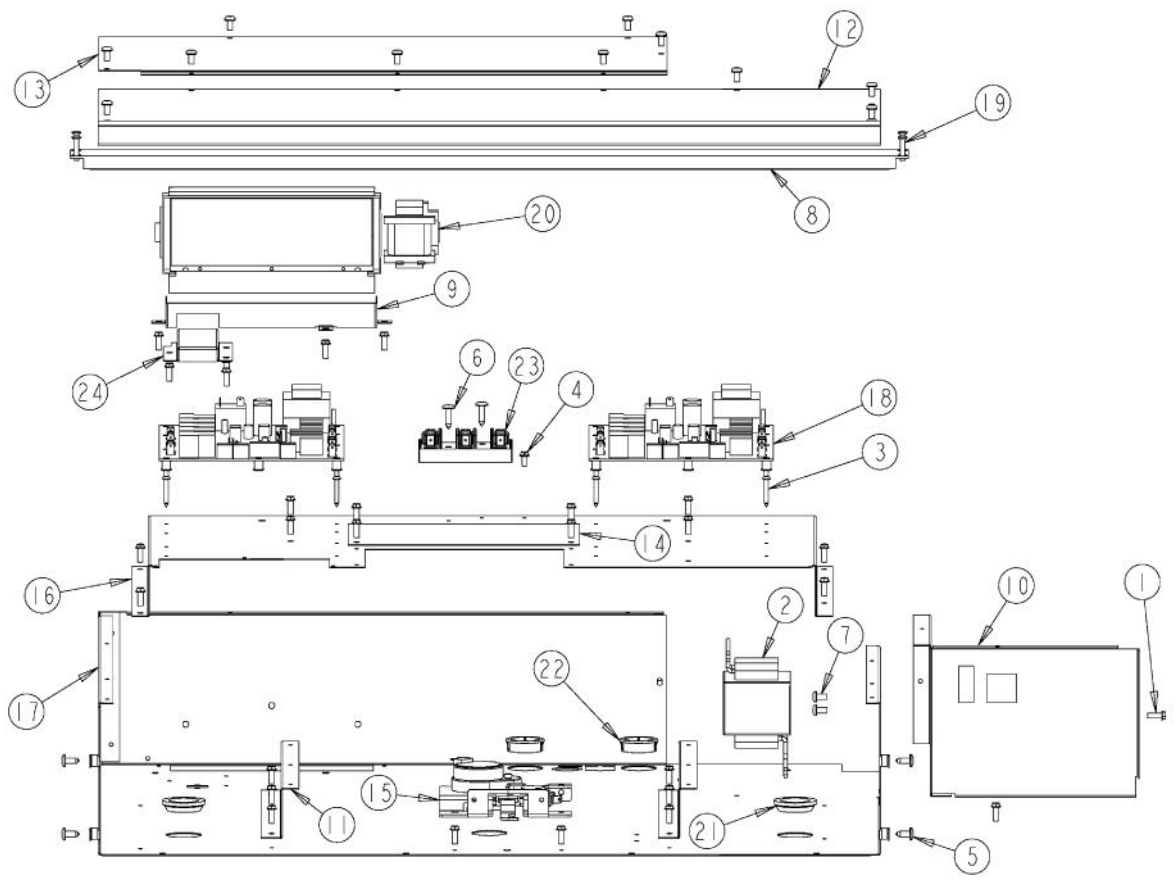

Ref #	Part Number	Qty.	Description
1	PD020060		10 X 1/2 (5/16)HEX WSHR HD.(T)A
2	PE070634		HALOGEN LIGHT TRANSFORMER
3	PD020185		NO.6 X 1 PAN HEAD SCREW
4	PD020010		10 X 3/8 GREEN GROUNDING SCREW
5	PD020002		10 X 1/2 PH.TR.HD.SMS.
6	PD020014		10X3/4 PH TR HD SMS
7	PD020004		10X3/8PH.HD.TYPE 25 REPL PD040125
8	PE040273		30 PROF. TOP TRIM
9	A20014034		30 BLOWER BRACKET
10	A20010934		BRACKET, MODULE PAN
11	A20010910		BRACKET, SUPPORT, ELECTRONICS HAT
12	A20014048		30 FRONT COVER
13	A20014049		30 REAR COVER
14	A10010911		COVER, LATCH
15	PE050210		DOOR LATCH
16	A2009672		ELECTRONICS HAT
17	A2009643		MODULE PAN, TOP 30
18	PE070631		CONTROL BOARD
19	PD020170		NO.6-32 X 1/2 PHILLIPS C.S. TYPE F SCREW
20	PE050228		PREMIUM BLOWER
21	PB070079		SILICONE EXTRUSION (DGSU)
22	PD040152		SNAP BUSHING
23	PE070147		TERMINAL BLOCK
24	A20014033		UPPER VENT COVER