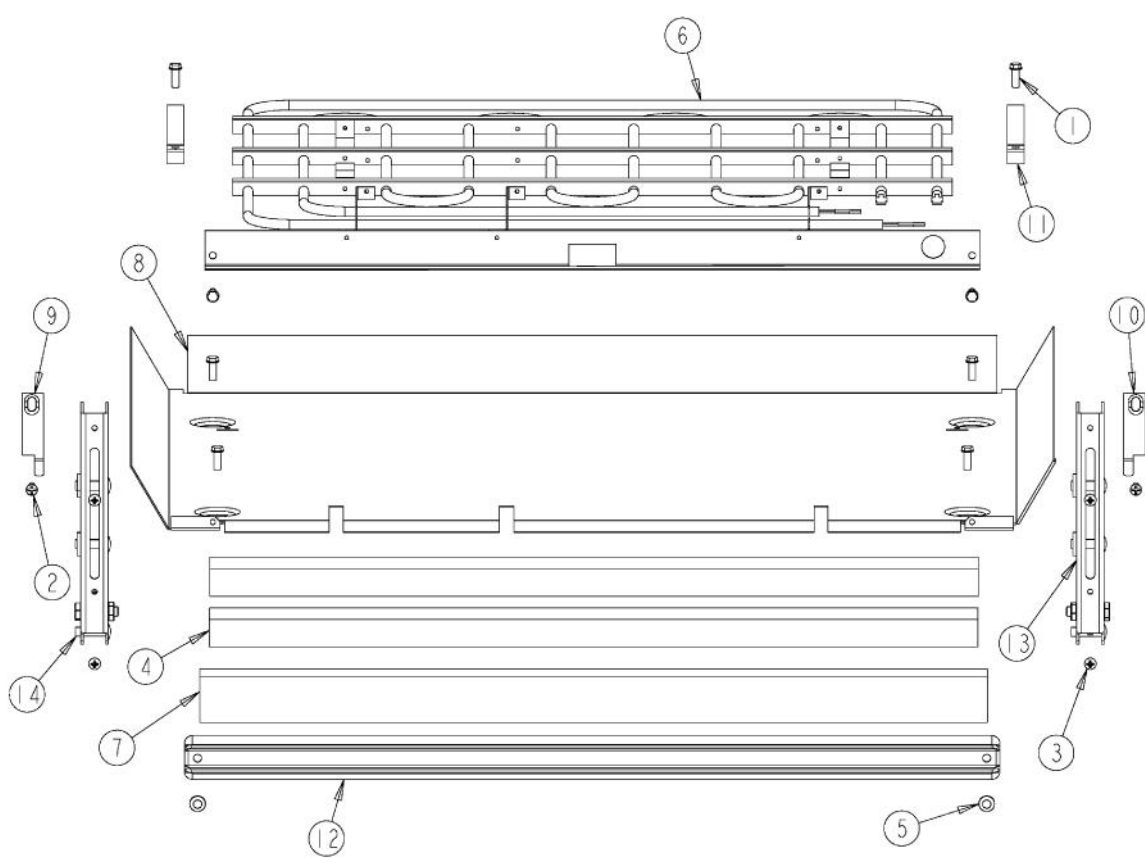

Ref #	Part Number	Qty.	Description
1	PD020060		10 X 1/2 (5/16)HEX WSHER HD.(T)A
2	PD020061		NO.8 X 3/4 FLAT HD TEK. SS.
3	PD020062		NO.8-32 X 3/8 PHMS TYPE 1
4	PB070269		30 WINDOW PACK INSULATION
5	PD020063		SCREW-NO.8(A) X 3/8PH WFR HD/BK OXID
6	PJ010048		BAKE ELEMENT
7	PB070309		BAKE ELEMENT INSULATION
8	A2009612		ELEMENT, MTG TRAY
9	B21010916		HINGE CLIP ? LH
10	B21010915		HINGE CLIP ? RH
11	A2009696		HOLDER, BAKE ELEMENT
12	E2109655		COVER, BAKE TRAY
13	PC020221		HINGE POCKET RECEIVER MANSFIELD RH
14	PC020247		HINGE POCKET RECEIVER MANSFIELD LH