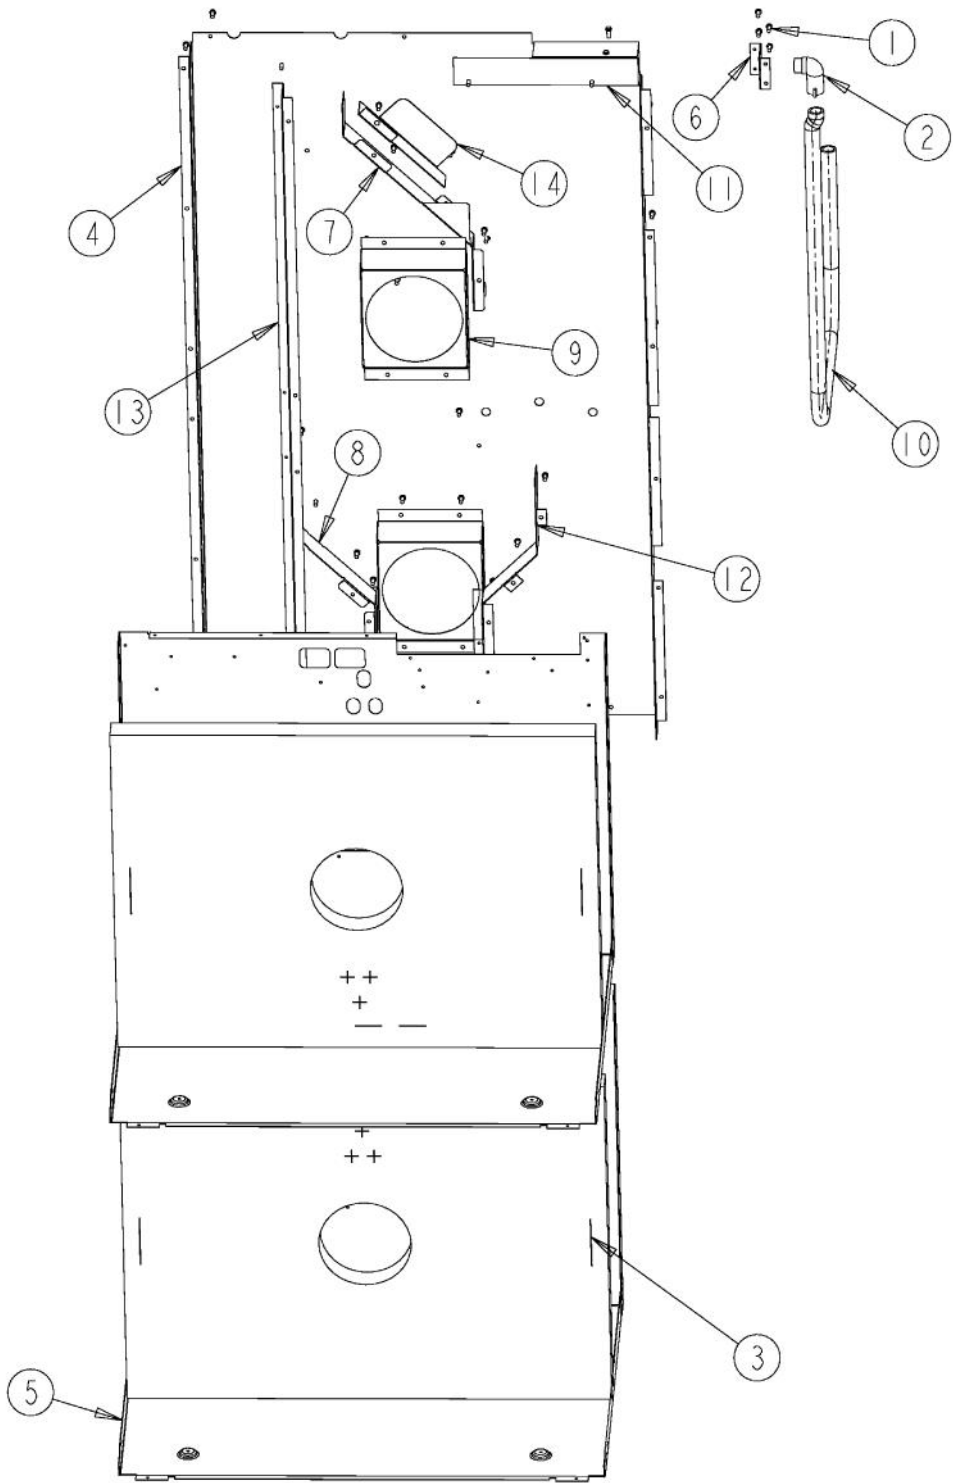

Ref #	Part Number	Qty.	Description
1	PD020060		10 X 1/2 (5/16)HEX WSHER HD.(T)A
2	PB040070		CONDUIT FITTING (90 DEG)
3	PB070304		30 BACK INSULATION
4	A2009683		PANEL, REAR
5	A2009620		BASE, BACK WRAPPER
6	A2009671		BRACKET, POWER CABLE
7	A21010918		BRACKET, AIR, CONVECTION MOTOR
8	A21010919		BRACKET, AIR, CONVECTION MOTOR
9	A2009697		BRACKET, CONVECTION INSULATION
10	PB020071		CONDUIT - FLEXIBLE (48)
11	A10010907		COVER, BLOWER
12	A2009699		REAR AIR DIVIDER, DBL, LOWER OVEN
13	A2009684		REAR AIR DIVIDER, DOUBLE OVEN
14	A20014052		WIRE SHIELD