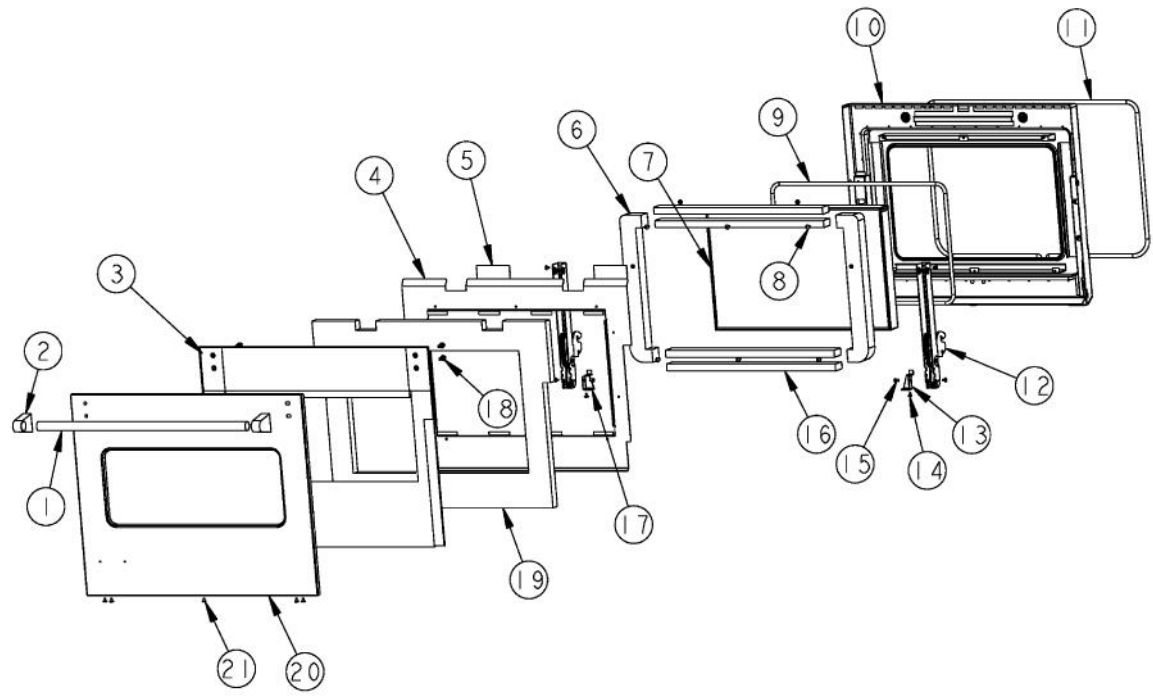

Ref #	Part Number	Qty.	Description
1	PD020060		10 X 1/2 (5/16)HEX WSHER HD.(T)A
2	PB040070		CONDUIT FITTING (90 DEG)
3	PB070304		30 BACK INSULATION
4	A2009683		PANEL, REAR
5	A2009620		BASE, BACK WRAPPER
6	A2009671		BRACKET, POWER CABLE
7	A21010918		BRACKET, AIR, CONVECTION MOTOR
8	A21010919		BRACKET, AIR, CONVECTION MOTOR
9	A2009697		BRACKET, CONVECTION INSULATION
10	PB020071		CONDUIT - FLEXIBLE (48)
11	A10010907		COVER, BLOWER
12	A2009699		REAR AIR DIVIDER, DBL, LOWER OVEN
13	A2009684		REAR AIR DIVIDER, DOUBLE OVEN
14	A20014052		WIRE SHIELD