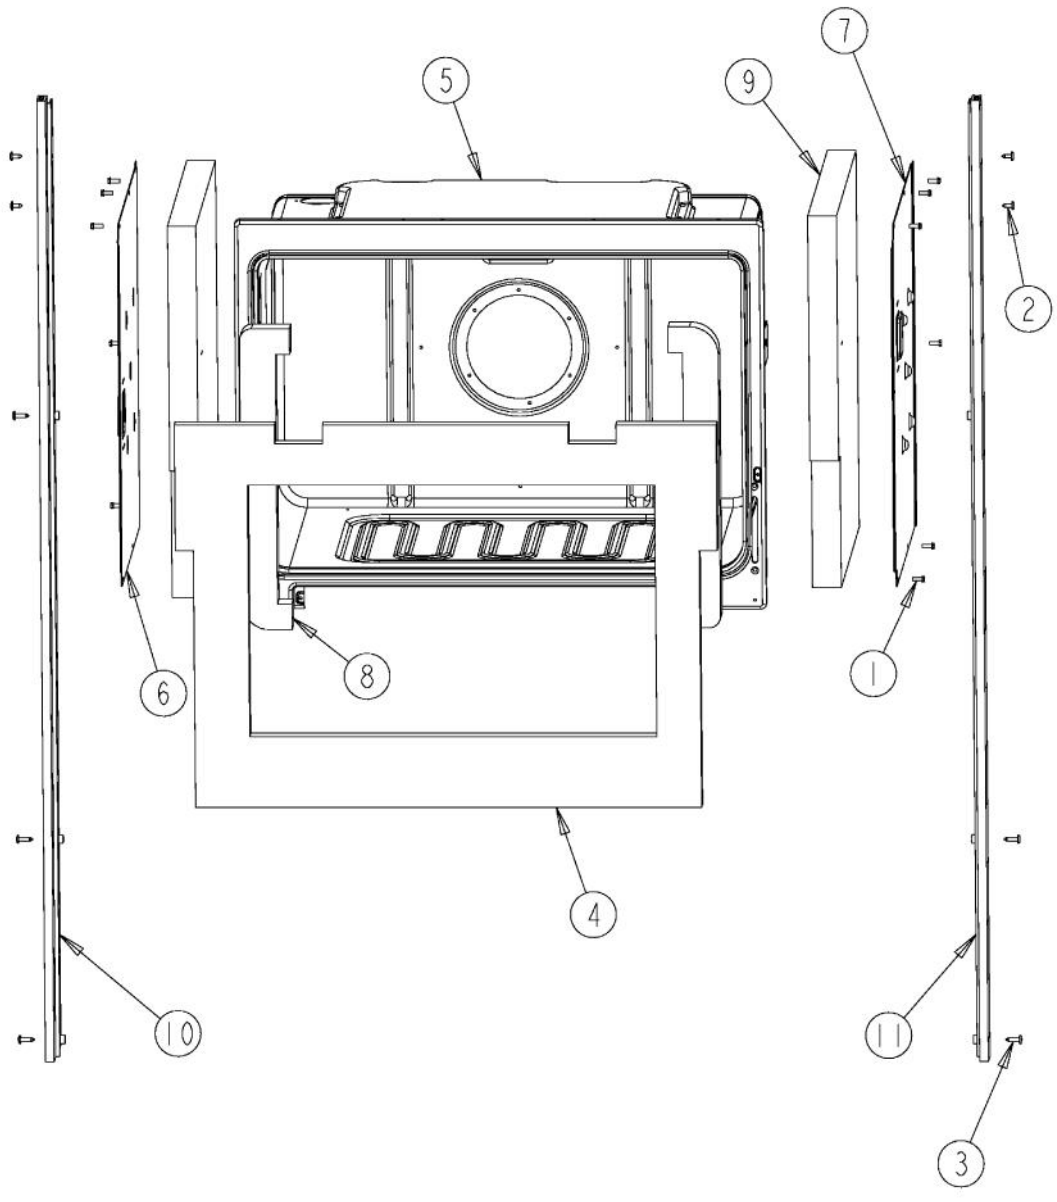

Ref #	Part Number	Qty.	Description
1	PD020060		10 X 1/2 (5/16)HEX WSHER HD.(T)A
2	PD020002		10 X 1/2 PH.TR.HD.SMS.
3	PD020014		10X3/4 PH TR HD SMS
4	PB070272		30 DOOR INSULATION
5	G91014039		30 PREMIERE CAVITY ASSY
6	A20012650		BRKT, TOP WRAPPER LEFT
7	A2009622		BRKT, TOP WRAPPER, RIGHT
8	PB070271		DOOR PLUG INSULATION
9	PB070302		SIDE INSULATION
10	PE040278		PROF. DOUBLE SIDE TRIM LH
11	PE040277		PROF. DOUBLE SIDE TRIM RH