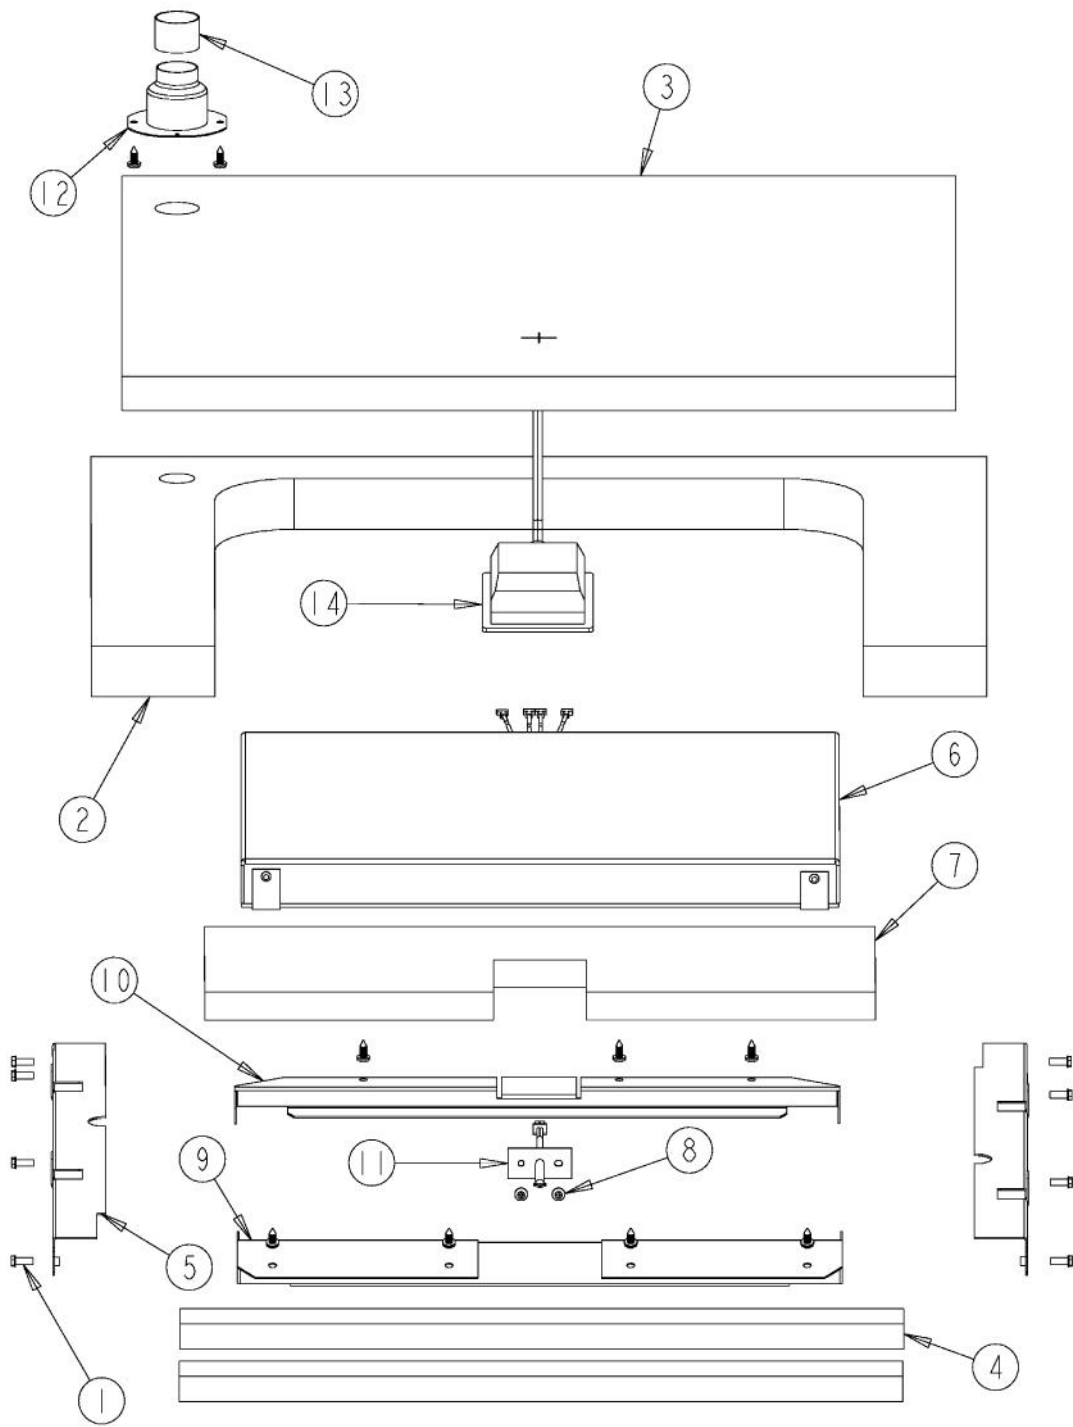

Ref #	Part Number	Qty.	Description
1	PD020060		10 X 1/2 (5/16)HEX WSHR HD.(T)A
2	PB070305		30 TOP BROIL INSULATION
3	PB070308		30 TOP INSULATION
4	PB070269		30 WINDOW PACK INSULATION
5	A2009641		BRKT, TOP WRAPPER
6	PJ010050		SEALED BROIL ELEMENT W/GLASS
7	PB070337		LINER FRONT INSULATION
8	PD020055		NO.10 X 1/2 PAN PHIL. TEK. SS
9	B20014050		PREMIERE BROIL ELEMENT BRACKET FRONT
10	B20014051		PREMIERE BROIL ELEMENT BRACKET REAR
11	PE050206		RTD THERMOSTAT PROBE
12	PM010014		SMOKE ELIMINATOR (VDSC)
13	PB020275		VENT TUBE
14	PE050205		TOP HALOGEN LIGHT (BEFORE C-0396)
	PE050239		HALOGEN LAMP (AFTER C-0396)