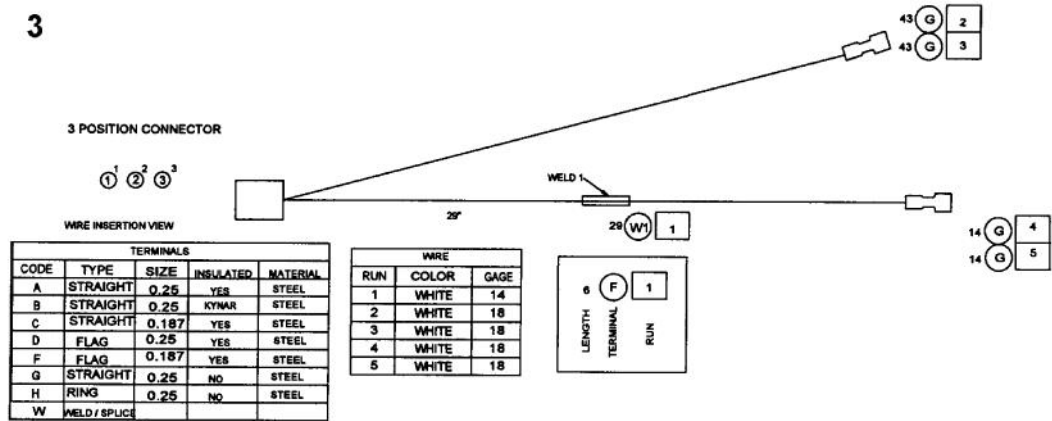

1

2

3

Ref #	Part Number	Qty.	Description
1	PE070738		T/STAT-SEL HARNESS
	PE070733		UPPER LATCH HARNESS
	PE070739		BAKE ELEMENT HARNESS
NI	G4005496		SUPPLY WIRE - 100 BK 10GA SO/DO
NI	G4005497		SUPPLY WIRE - 100 GREEN 10GA SO/DO
NI	G4005499		SUPPLY WIRE - 100 RED 10GA SO/DO
NI	G4005494		SUPPLY WIRE - 75 WH 12 GA SO/DO

WELD 1 = LOCATION OF SPLICE, CONNECTING RUNS 1, 3, & 21 TO RUNS 45, 46, 47, 48, 49 & 50  
 WELD 2 = LOCATION OF SPLICE, CONNECTING RUNS 11, 13, & 14 TO RUNS 16 & 18  
 WELD 3 = LOCATION OF SPLICE, CONNECTING RUNS 25, 26, 30, & 34 TO RUN 64  
 WELD 4 = LOCATION OF SPLICE, CONNECTING RUNS 35 & 58 TO RUN 59  
 WELD 5 = LOCATION OF SPLICE, CONNECTING RUNS 37, 38, & 39 TO RUN 40  
 WELD 6 = LOCATION OF SPLICE, CONNECTING RUNS 41, 42, & 43 TO RUN 38  
 WELD 7 = LOCATION OF SPLICE, CONNECTING RUNS 51, & 52 TO RUN 53  
 WELD 8 = LOCATION OF SPLICE, CONNECTING RUNS 51, & 52 TO RUN 53