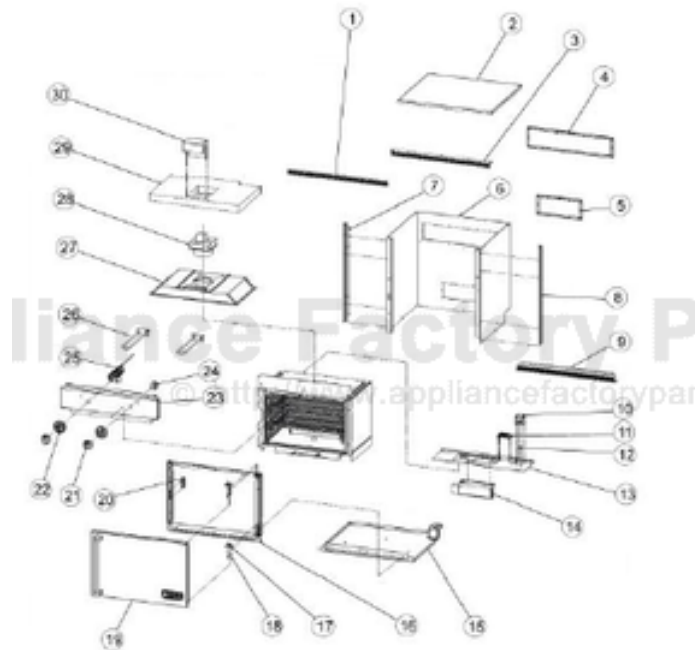

[Find Your VIKING Grill Parts - Select From 210 Models](#)

----- Manual continues below -----