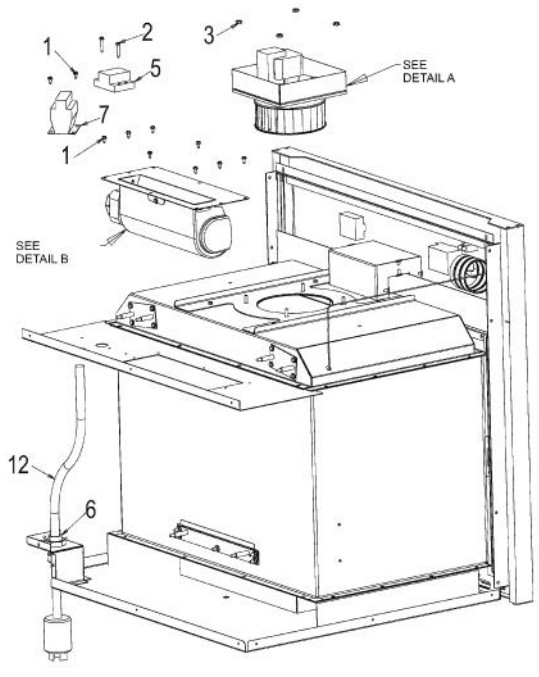

Ref #	Part Number	Qty.	Description
1	PS600020		SCREW, 6X1/4 HEX HEAD MACHINE SCREW (HHM632-1/4-IN...
2	PS600021		SCREW, 8X1/4 HEX HEAD MACHINE SCREW (HHM832-1/4-IN...
3	PJ030011		SWITCH (2-POSITION) VESO105
4	PE050023		OVEN IND. LIGHT (LENS & BEZEL)
5	PE050024		OVEN IND. LIGHT (LIGHT HOUSING)
6	PB010258		SMOKER THERMOSTAT KNOB
7	PB010257		SELECTOR KNOB
8	PB010256		THERMOSTAT OUTDOOR SMOKER
9	PB010208		BEZEL, CHROME PLATE
10	PS600030		CONTROL PANEL (MMI-22051) VEOS

Ref #	Part Number	Qty.	Description
1	PS600004		SCREW, 10 X 3/8 HEX WASHER HD (HWH1032X3/8-STL-Z1-T...
2	PS600003		KEPS NUT, 10-32 ZINC (KEP1032-STL-Z) VEOS
3	PS600001		ELEMENT - 750 WATT (877818-001) VEOS
4	PS600002		ELEMENT - 300 WATT (877819-001) VEOS

Ref #	Part Number	Qty.	Description
1	PS600007		SCREW, 10 X 3/8 HEX WASHER HD SELF DRILLING (SSTEK...
2	PS600005		UPPER ACCESS PLATE (MM1-0002) VEOS
3	PS600006		LOWER ACCESS PLATE (MM1-0003) VESO

Ref #	Part Number	Qty.	Description
1	PS600008		SCREW, 8X3/8 HEX WASHER HD SELF DRILLING (SSTEKNO...
2	PS600009		SCREW, 8X1 HEX HD SELF DRILLING (SSTEKNO.8X1) VEOS
3	PS600003		KEPS NUT, 10-32 ZINC (KEP1032-STL-Z) VEOS
4	PS600010		SCREW, 8X1/2 HEX WASHER HD ZINC (HWH832X1/2-STL-Z1...
5	PS600011		POWER DISTRIBUTION BLOCK (BUS117252) VEOS
6	PS600012		STRAIN RELIEF (AFTCG75A560) VEOS
7	PS600013		DEFINITE PURPOSE CONTACTOR (GECCR453CA1AAA) VE...
8	PE050075		DESIGNER COOLING FAN
9	PS600014		CONVECTION FAN MOTOR (J238-150-15/19) VEOS
10	PS600015		FAN INSULATION (FIRESAFE) VEOS
11	PS600016		BLOWER WHEEL (22025-17) VEOS
12	PS600017		POWER CORD (06-07-07464)

Ref #	Part Number	Qty.	Description
1	PS600008		SCREW, 8X3/8 HEX WASHER HD SELF DRILLING (SSTEKNO...
2	PS600018		SCREW, 6X3/8 FLAT HD PH (FTPHH632X3/8) VEOS
3	PS600019		SCREW, 10 X 3/8 BUTTON HD CAP (BHC1032X3/8-SS)
4	PE040322		VEOS SIDE TRIM
5	PE040323		BOTTOM EXTRUSION
6	PE040073		TOP TRIM-EXTRUDED (VESO105/VEDO205)