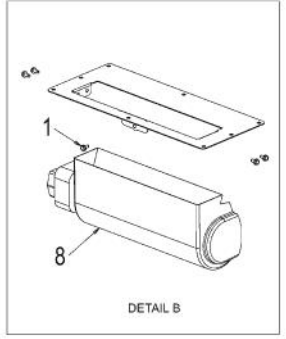

Ref #	Part Number	Qty.	Description
1	PS600008		SCREW, 8X3/8 HEX WASHER HD SELF DRILLING (SSTEKNO...
2	PS600009		SCREW, 8X1 HEX HD SELF DRILLING (SSTEKNO.8X1) VEOS
3	PS600003		KEPS NUT, 10-32 ZINC (KEP1032-STL-Z) VEOS
4	PS600010		SCREW, 8X1/2 HEX WASHER HD ZINC (HWH832X1/2-STL-Z1...
5	PS600011		POWER DISTRIBUTION BLOCK (BUS117252) VEOS
6	PS600012		STRAIN RELIEF (AFTCG75A560) VEOS
7	PS600013		DEFINITE PURPOSE CONTACTOR (GECCR453CA1AAA) VE...
8	PE050075		DESIGNER COOLING FAN
9	PS600014		CONVECTION FAN MOTOR (J238-150-15/19) VEOS
10	PS600015		FAN INSULATION (FIRESAFE) VEOS
11	PS600016		BLOWER WHEEL (22025-17) VEOS
12	PS600017		POWER CORD (06-07-07464)