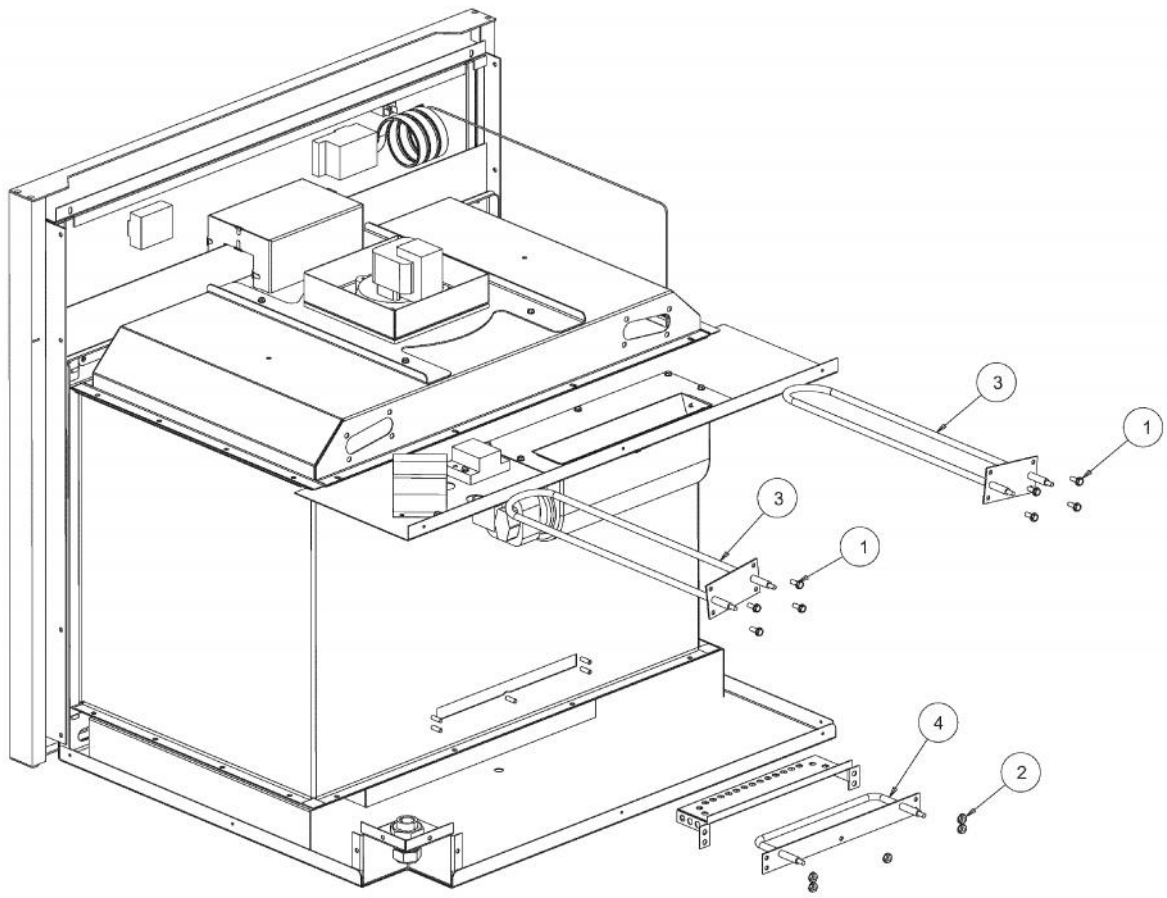

Ref #	Part Number	Qty.	Description
1	PS600020		SCREW, 6X1/4 HEX HEAD MACHINE SCREW (HHM632-1/4-IN...
2	PS600021		SCREW, 8X1/4 HEX HEAD MACHINE SCREW (HHM832-1/4-IN...
3	PJ030011		SWITCH (2-POSITION) VESO105
4	PE050023		OVEN IND. LIGHT (LENS & BEZEL)
5	PE050024		OVEN IND. LIGHT (LIGHT HOUSING)
6	PB010258		SMOKER THERMOSTAT KNOB
7	PB010257		SELECTOR KNOB
8	PB010256		THERMOSTAT OUTDOOR SMOKER
9	PB010208		BEZEL, CHROME PLATE
10	PS600030		CONTROL PANEL (MMI-22051) VEOS

Ref #	Part Number	Qty.	Description
1	PS600004		SCREW, 10 X 3/8 HEX WASHER HD (HWH1032X3/8-STL-Z1-T...
2	PS600003		KEPS NUT, 10-32 ZINC (KEP1032-STL-Z) VEOS
3	PS600001		ELEMENT - 750 WATT (877818-001) VEOS
4	PS600002		ELEMENT - 300 WATT (877819-001) VEOS

Ref #	Part Number	Qty.	Description
1	PS600007		SCREW, 10 X 3/8 HEX WASHER HD SELF DRILLING (SSTEK...
2	PS600005		UPPER ACCESS PLATE (MM1-0002) VEOS
3	PS600006		LOWER ACCESS PLATE (MM1-0003) VESO

Ref #	Part Number	Qty.	Description
1	PS600008		SCREW, 8X3/8 HEX WASHER HD SELF DRILLING (SSTEKNO...
2	PS600009		SCREW, 8X1 HEX HD SELF DRILLING (SSTEKNO.8X1) VEOS
3	PS600003		KEPS NUT, 10-32 ZINC (KEP1032-STL-Z) VEOS
4	PS600010		SCREW, 8X1/2 HEX WASHER HD ZINC (HWH832X1/2-STL-Z1...
5	PS600011		POWER DISTRIBUTION BLOCK (BUS117252) VEOS
6	PS600012		STRAIN RELIEF (AFTCG75A560) VEOS
7	PS600013		DEFINITE PURPOSE CONTACTOR (GECCR453CA1AAA) VE...
8	PE050075		DESIGNER COOLING FAN
9	PS600014		CONVECTION FAN MOTOR (J238-150-15/19) VEOS
10	PS600015		FAN INSULATION (FIRESAFE) VEOS
11	PS600016		BLOWER WHEEL (22025-17) VEOS
12	PS600017		POWER CORD (06-07-07464)

Ref #	Part Number	Qty.	Description
1	PS600008		SCREW, 8X3/8 HEX WASHER HD SELF DRILLING (SSTEKNO...
2	PS600018		SCREW, 6X3/8 FLAT HD PH (FTPHH632X3/8) VEOS
3	PS600019		SCREW, 10 X 3/8 BUTTON HD CAP (BHC1032X3/8-SS)
4	PE040322		VEOS SIDE TRIM
5	PE040323		BOTTOM EXTRUSION
6	PE040073		TOP TRIM-EXTRUDED (VESO105/VEDO205)