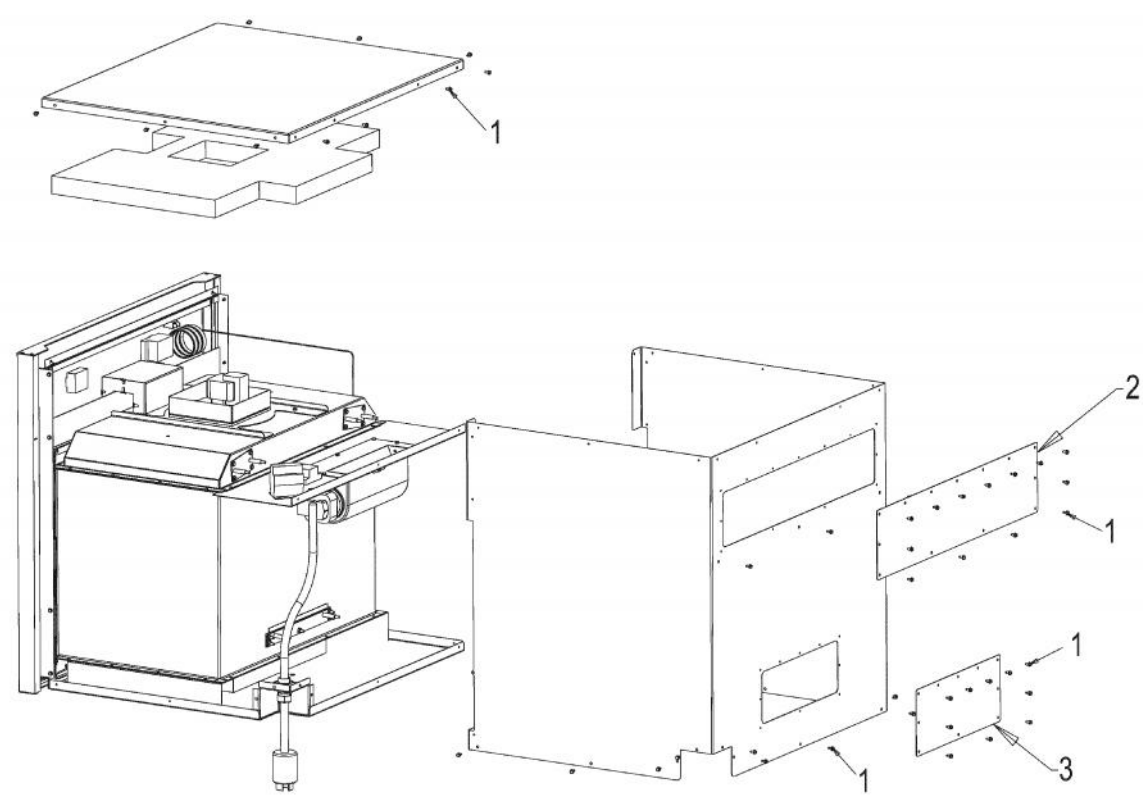

Ref #	Part Number	Qty.	Description
1	PS600020		SCREW, 6X1/4 HEX HEAD MACHINE SCREW (HHM632-1/4-IN...
2	PS600021		SCREW, 8X1/4 HEX HEAD MACHINE SCREW (HHM832-1/4-IN...
3	PJ030011		SWITCH (2-POSITION) VESO105
4	PE050023		OVEN IND. LIGHT (LENS & BEZEL)
5	PE050024		OVEN IND. LIGHT (LIGHT HOUSING)
6	PB010258		SMOKER THERMOSTAT KNOB
7	PB010257		SELECTOR KNOB
8	PB010256		THERMOSTAT OUTDOOR SMOKER
9	PB010208		BEZEL, CHROME PLATE
10	PS600030		CONTROL PANEL (MMI-22051) VEOS

Ref #	Part Number	Qty.	Description
1	PS600004		SCREW, 10 X 3/8 HEX WASHER HD (HWH1032X3/8-STL-Z1-T...
2	PS600003		KEPS NUT, 10-32 ZINC (KEP1032-STL-Z) VEOS
3	PS600001		ELEMENT - 750 WATT (877818-001) VEOS
4	PS600002		ELEMENT - 300 WATT (877819-001) VEOS