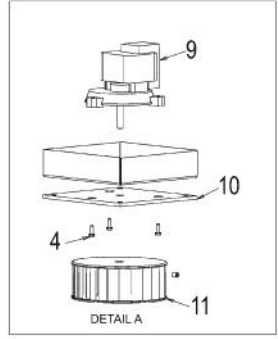

Ref #	Part Number	Qty.	Description
1	PS600020		SCREW, 6X1/4 HEX HEAD MACHINE SCREW (HHM632-1/4-IN...
2	PS600021		SCREW, 8X1/4 HEX HEAD MACHINE SCREW (HHM832-1/4-IN...
3	PJ030011		SWITCH (2-POSITION) VESO105
4	PE050023		OVEN IND. LIGHT (LENS & BEZEL)
5	PE050024		OVEN IND. LIGHT (LIGHT HOUSING)
6	PB010258		SMOKER THERMOSTAT KNOB
7	PB010257		SELECTOR KNOB
8	PB010256		THERMOSTAT OUTDOOR SMOKER
9	PB010208		BEZEL, CHROME PLATE
10	PS600030		CONTROL PANEL (MMI-22051) VEOS

Ref #	Part Number	Qty.	Description
1	PS600004		SCREW, 10 X 3/8 HEX WASHER HD (HWH1032X3/8-STL-Z1-T...
2	PS600003		KEPS NUT, 10-32 ZINC (KEP1032-STL-Z) VEOS
3	PS600001		ELEMENT - 750 WATT (877818-001) VEOS
4	PS600002		ELEMENT - 300 WATT (877819-001) VEOS

Ref #	Part Number	Qty.	Description
1	PS600007		SCREW, 10 X 3/8 HEX WASHER HD SELF DRILLING (SSTEK...
2	PS600005		UPPER ACCESS PLATE (MM1-0002) VEOS
3	PS600006		LOWER ACCESS PLATE (MM1-0003) VESO

Ref #	Part Number	Qty.	Description
1	PS600008		SCREW, 8X3/8 HEX WASHER HD SELF DRILLING (SSTEKNO...
2	PS600009		SCREW, 8X1 HEX HD SELF DRILLING (SSTEKNO.8X1) VEOS
3	PS600003		KEPS NUT, 10-32 ZINC (KEP1032-STL-Z) VEOS
4	PS600010		SCREW, 8X1/2 HEX WASHER HD ZINC (HWH832X1/2-STL-Z1...
5	PS600011		POWER DISTRIBUTION BLOCK (BUS117252) VEOS
6	PS600012		STRAIN RELIEF (AFTCG75A560) VEOS
7	PS600013		DEFINITE PURPOSE CONTACTOR (GECCR453CA1AAA) VE...
8	PE050075		DESIGNER COOLING FAN
9	PS600014		CONVECTION FAN MOTOR (J238-150-15/19) VEOS
10	PS600015		FAN INSULATION (FIRESAFE) VEOS
11	PS600016		BLOWER WHEEL (22025-17) VEOS
12	PS600017		POWER CORD (06-07-07464)

Ref #	Part Number	Qty.	Description
1	PS600008		SCREW, 8X3/8 HEX WASHER HD SELF DRILLING (SSTEKNO...
2	PS600018		SCREW, 6X3/8 FLAT HD PH (FTPHH632X3/8) VEOS
3	PS600019		SCREW, 10 X 3/8 BUTTON HD CAP (BHC1032X3/8-SS)
4	PE040322		VEOS SIDE TRIM
5	PE040323		BOTTOM EXTRUSION
6	PE040073		TOP TRIM-EXTRUDED (VESO105/VEDO205)