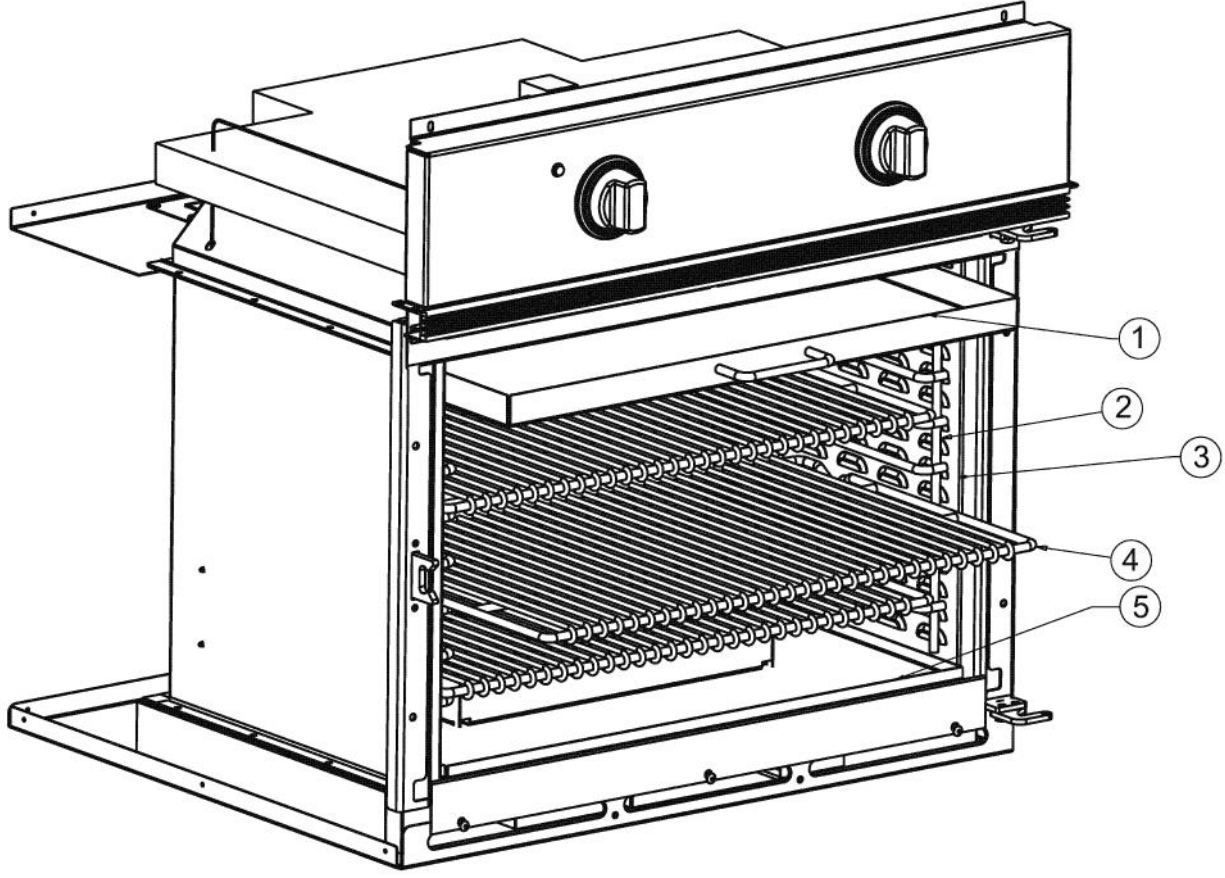

Ref #	Part Number	Qty.	Description
1	PS600027		WATER PAN WITH HANDLE (MMI-15000) VEOS
2	PB060030		RACK SUPT REPL PB060010
3	PS600028		LOUVERED SIDE PANEL (MMI-12002)
4	PB060082		SMOKER OVEN RACK
5	PS600029		DRIP PAN (MMI-12004) VEOS