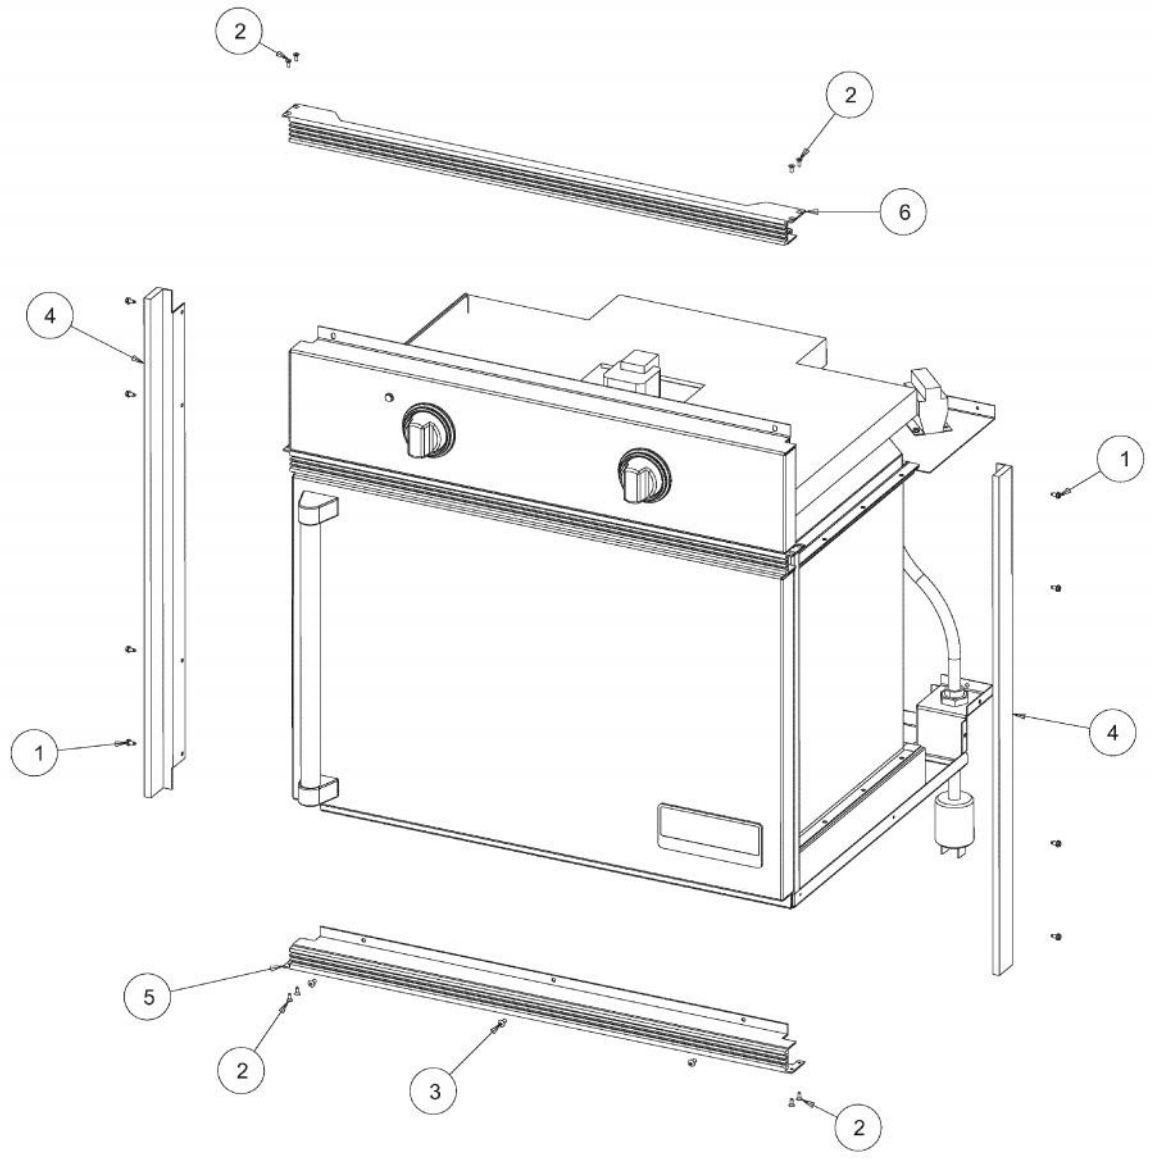

Ref #	Part Number	Qty.	Description
1	PS600020		SCREW, 6X1/4 HEX HEAD MACHINE SCREW (HHM632-1/4-IN...
2	PS600021		SCREW, 8X1/4 HEX HEAD MACHINE SCREW (HHM832-1/4-IN...
3	PJ030011		SWITCH (2-POSITION) VESO105
4	PE050023		OVEN IND. LIGHT (LENS & BEZEL)
5	PE050024		OVEN IND. LIGHT (LIGHT HOUSING)
6	PB010258		SMOKER THERMOSTAT KNOB
7	PB010257		SELECTOR KNOB
8	PB010256		THERMOSTAT OUTDOOR SMOKER
9	PB010208		BEZEL, CHROME PLATE
10	PS600030		CONTROL PANEL (MMI-22051) VEOS

Ref #	Part Number	Qty.	Description
1	PS600004		SCREW, 10 X 3/8 HEX WASHER HD (HWH1032X3/8-STL-Z1-T...
2	PS600003		KEPS NUT, 10-32 ZINC (KEP1032-STL-Z) VEOS
3	PS600001		ELEMENT - 750 WATT (877818-001) VEOS
4	PS600002		ELEMENT - 300 WATT (877819-001) VEOS

Ref #	Part Number	Qty.	Description
1	PS600007		SCREW, 10 X 3/8 HEX WASHER HD SELF DRILLING (SSTEK...
2	PS600005		UPPER ACCESS PLATE (MM1-0002) VEOS
3	PS600006		LOWER ACCESS PLATE (MM1-0003) VESO

Ref #	Part Number	Qty.	Description
1	PS600008		SCREW, 8X3/8 HEX WASHER HD SELF DRILLING (SSTEKNO...
2	PS600009		SCREW, 8X1 HEX HD SELF DRILLING (SSTEKNO.8X1) VEOS
3	PS600003		KEPS NUT, 10-32 ZINC (KEP1032-STL-Z) VEOS
4	PS600010		SCREW, 8X1/2 HEX WASHER HD ZINC (HWH832X1/2-STL-Z1...
5	PS600011		POWER DISTRIBUTION BLOCK (BUS117252) VEOS
6	PS600012		STRAIN RELIEF (AFTCG75A560) VEOS
7	PS600013		DEFINITE PURPOSE CONTACTOR (GECCR453CA1AAA) VE...
8	PE050075		DESIGNER COOLING FAN
9	PS600014		CONVECTION FAN MOTOR (J238-150-15/19) VEOS
10	PS600015		FAN INSULATION (FIRESAFE) VEOS
11	PS600016		BLOWER WHEEL (22025-17) VEOS
12	PS600017		POWER CORD (06-07-07464)

Ref #	Part Number	Qty.	Description
1	PS600008		SCREW, 8X3/8 HEX WASHER HD SELF DRILLING (SSTEKNO...
2	PS600018		SCREW, 6X3/8 FLAT HD PH (FTPHH632X3/8) VEOS
3	PS600019		SCREW, 10 X 3/8 BUTTON HD CAP (BHC1032X3/8-SS)
4	PE040322		VEOS SIDE TRIM
5	PE040323		BOTTOM EXTRUSION
6	PE040073		TOP TRIM-EXTRUDED (VESO105/VEDO205)