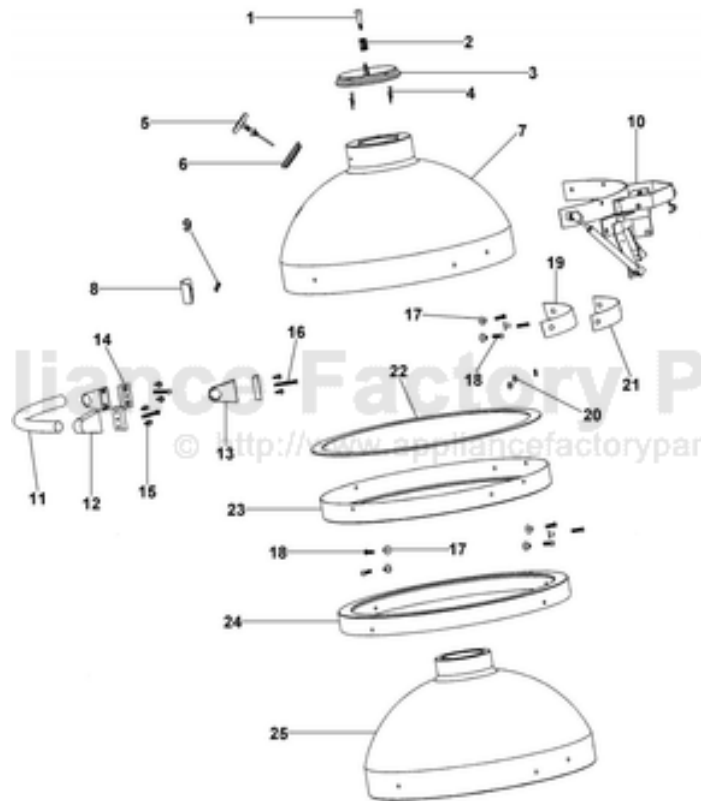

[Find Your VIKING Grill Parts - Select From 210 Models](#)

----- Manual continues below -----