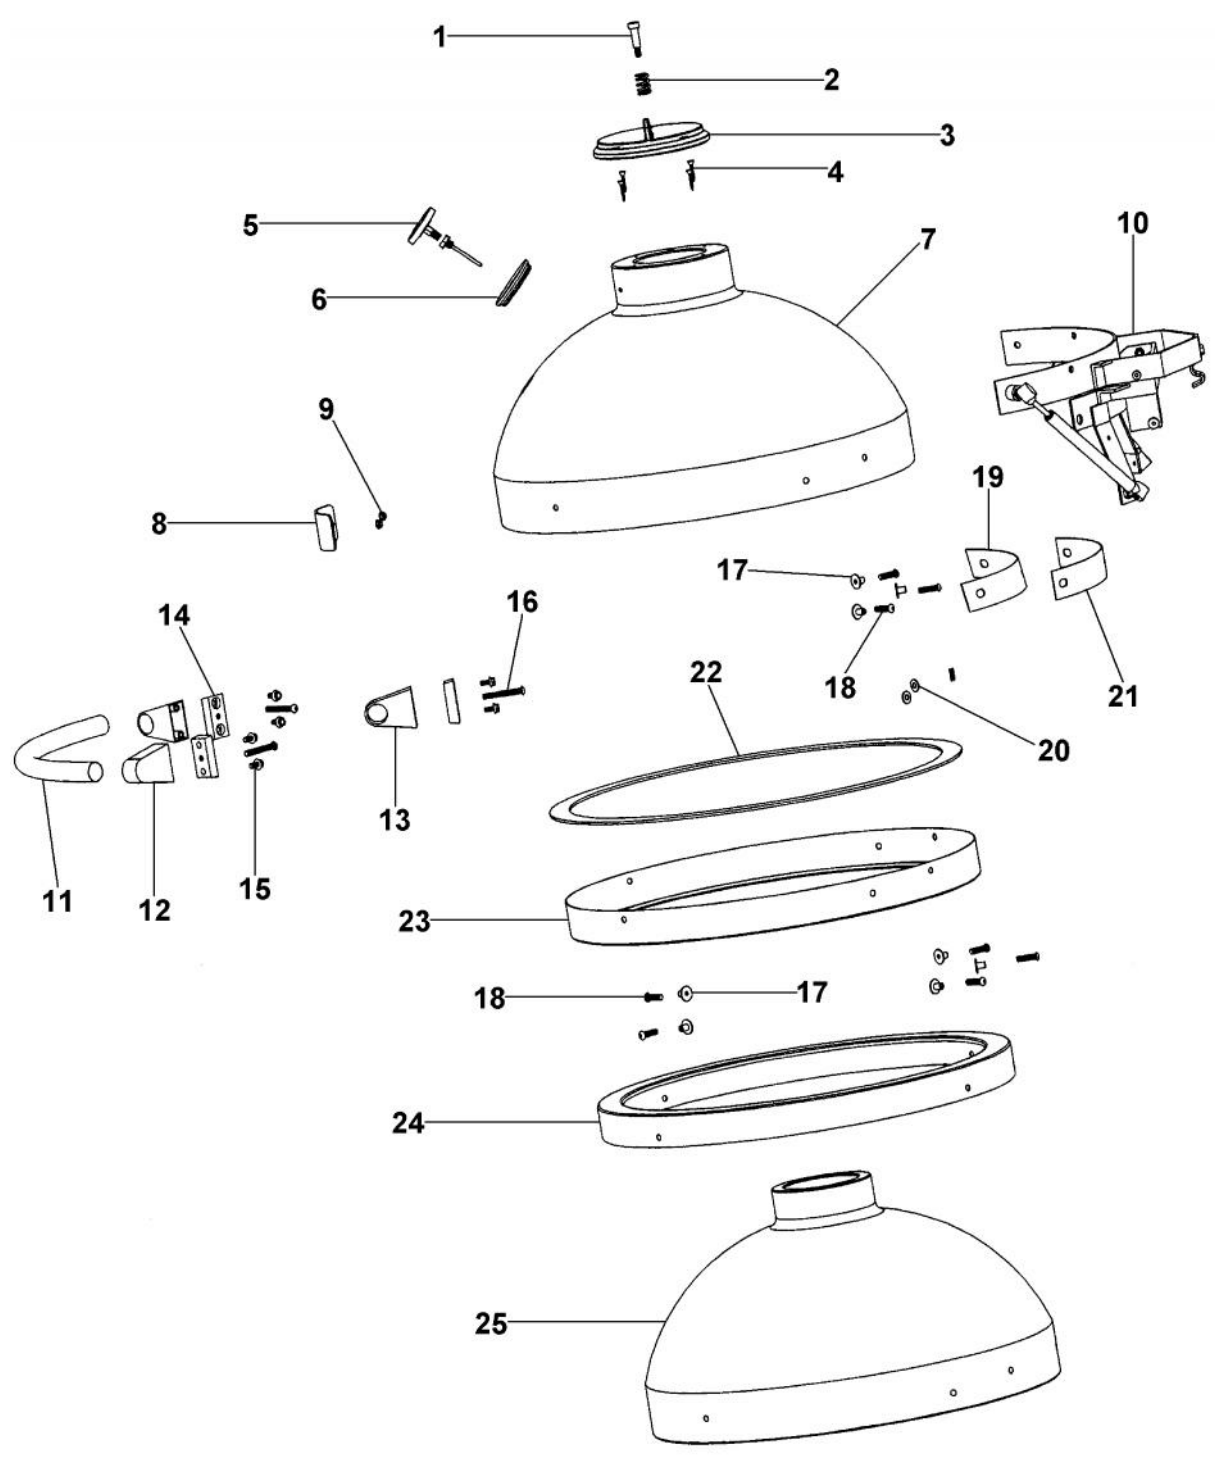

----- Manual continues below -----

Ref #	Part Number	Qty.	Description
1	PD010058		TOP VENT BOLT
2	PC010014		TOP VENT SPRING
3	PM010451		VENT COVER KIT (VCSQ001)
4	PD020057		NO.10 X 1 FLAT HD. TEK. SS
5	PB010216		GRILL THERMOMETER (VCQS)
6	PB010192		THERMOSTAT BEZEL
7	B50015428		TOP GRILL SLEEVE
8	015010-000		OUTDOOR LOGO - 4.5 CHROME
9	PD030006		CAPPED WASHER PAL NUT
10	PC020236		SMOKER HINGE
11	PE030108		SMOKER HANDLE (VCQS)
12	PE030001		BRACKET, DOOR, HANDLE
13	PE030132		CENTER HANDLE BRACKET (VCQS)
14	PE030098		HANDLE SPACER (VCQS)
15	PD020190		BUTTON HEAD SOCKET CAP SCREW
16	PD020134		BUTTON HEAD SOCKET CAP SCREW
17	PD030103		VCQS WELD NUT
18	PD020133		BUTTON HEAD SOCKET CAP SCREW (VCQS)
19	B20013334		HINGE BRACE - 2
20	PD040115		SS FLAT WASHER
21	B20013333		LOWER HINGE BRACE
22	PB070376		FIBERGLASS TAPE (64 INCHES)
23	B50015429		TOP COLLAR
24	B50015427		BOTTOM COLLAR
25	PK040002		GRILL TOP

Ref #	Part Number	Qty.	Description
1	PB060076		CENTER RACK (VCQS)
2	PK040006		CERAMIC FIRE BOX
3	PK040001		BOTTOM CERAMIC
4	PK040004		CHARCOAL RACK (VCQS)
5	B50015426		BOTTOM GRILL SLEEVE
6	PD020164		NO.10 X 1 1/2 FLAT HD TEK SS
7	PK010087		LOWER VENT COVER BASE
8	PK010086		LOWER VENT COVER
9	PC010014		TOP VENT SPRING
10	PD010058		TOP VENT BOLT
11	PM010467		VCQS ASH TOOL