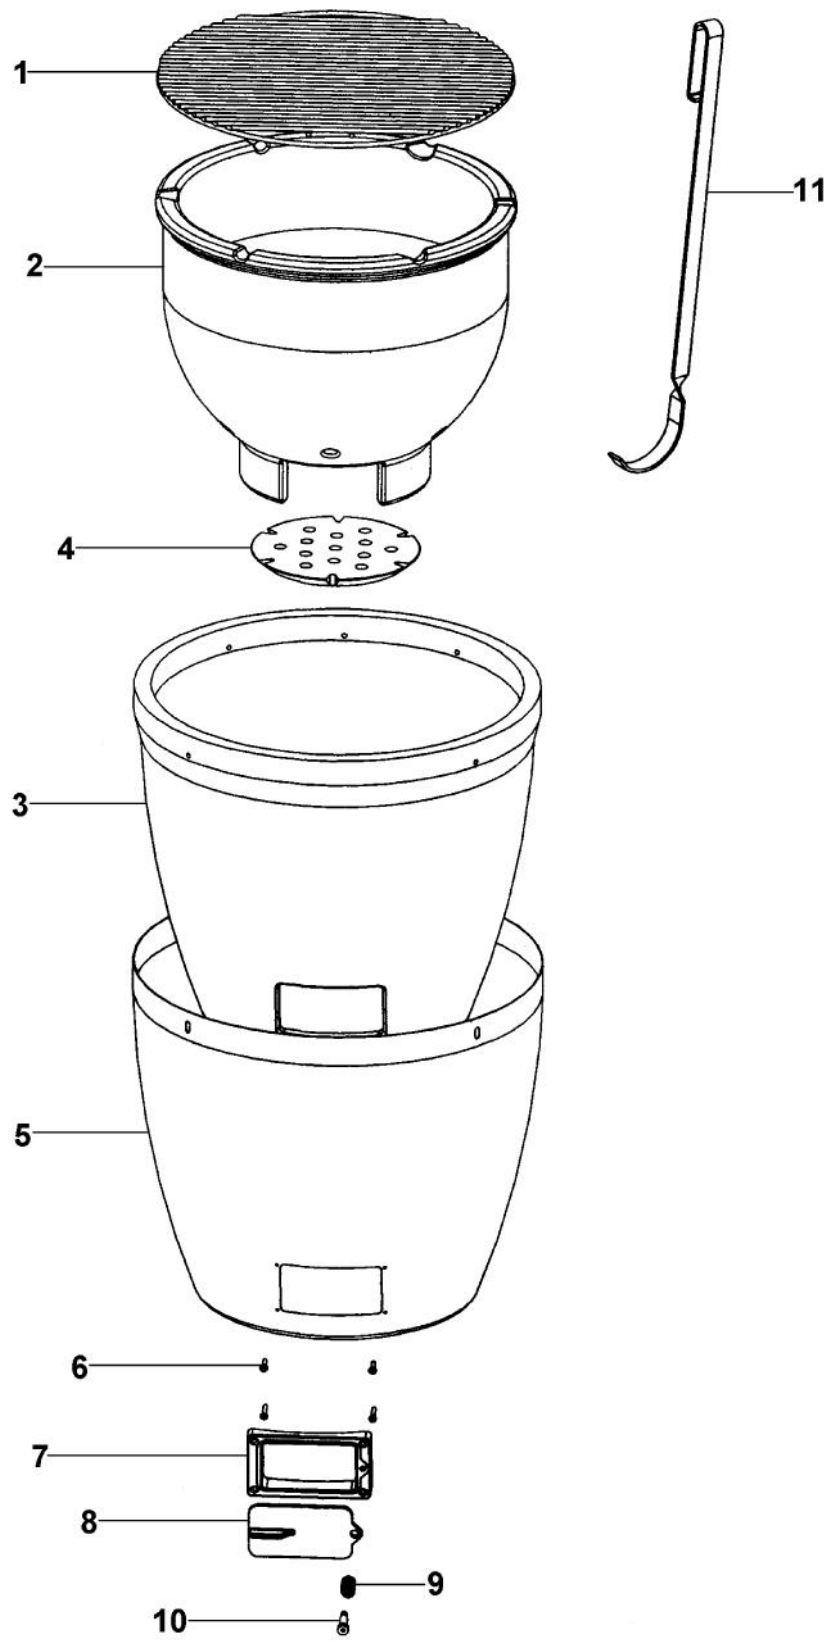

----- Manual continues below -----

Ref #	Part Number	Qty.	Description
1	PD010058		TOP VENT BOLT
2	PC010014		TOP VENT SPRING
3	PM010451		VENT COVER KIT (VCSQ001)
4	PD020057		NO.10 X 1 FLAT HD. TEK. SS
5	PB010216		GRILL THERMOMETER (VCQS)
6	PB010192		THERMOSTAT BEZEL
7	B50015428		TOP GRILL SLEEVE
8	015010-000		OUTDOOR LOGO - 4.5 CHROME
9	PD030006		CAPPED WASHER PAL NUT
10	PC020236		SMOKER HINGE
11	PE030108		SMOKER HANDLE (VCQS)
12	PE030001		BRACKET, DOOR, HANDLE
13	PE030132		CENTER HANDLE BRACKET (VCQS)
14	PE030098		HANDLE SPACER (VCQS)
15	PD020190		BUTTON HEAD SOCKET CAP SCREW
16	PD020134		BUTTON HEAD SOCKET CAP SCREW
17	PD030103		VCQS WELD NUT
18	PD020133		BUTTON HEAD SOCKET CAP SCREW (VCQS)
19	B20013334		HINGE BRACE - 2
20	PD040115		SS FLAT WASHER
21	B20013333		LOWER HINGE BRACE
22	PB070376		FIBERGLASS TAPE (64 INCHES)
23	B50015429		TOP COLLAR
24	B50015427		BOTTOM COLLAR
25	PK040002		GRILL TOP

Ref #	Part Number	Qty.	Description
1	PB060076		CENTER RACK (VCQS)
2	PK040006		CERAMIC FIRE BOX
3	PK040001		BOTTOM CERAMIC
4	PK040004		CHARCOAL RACK (VCQS)
5	B50015426		BOTTOM GRILL SLEEVE
6	PD020164		NO.10 X 1 1/2 FLAT HD TEK SS
7	PK010087		LOWER VENT COVER BASE
8	PK010086		LOWER VENT COVER
9	PC010014		TOP VENT SPRING
10	PD010058		TOP VENT BOLT
11	PM010467		VCQS ASH TOOL