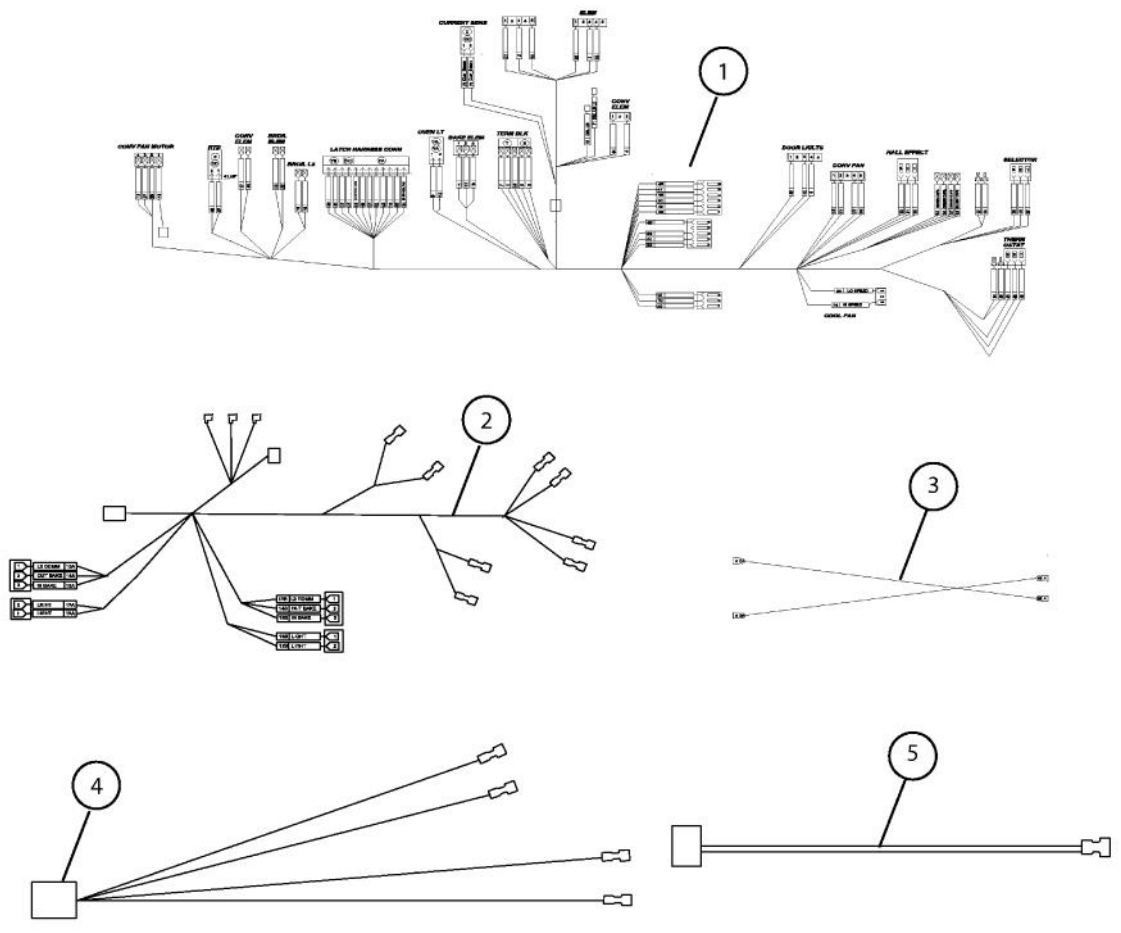

Ref #	Part Number	Qty.	Description
1	005293-000	1	MODEL 6 HEADER
2	046149-000	1	MODEL HEADER 23
3	017047-000	1	TOD2 RIBBON CABLE
4	024440-000	2	RIBBON CABLE
5	023107-000	2	ADAPTER, LT, ASM, SINGLE TO TRIPLE
6	044802-000	1	MEAT PROBE HARNESS, UPPER
7	046146-000	2	HARNESS, EOC4, LED, DRIVER, SIGNAL
8	046147-000	1	HARNESS, DRIVER, POWER
9	047580-000	1	HARN, MAIN, VDOF

Ref #	Part Number	Qty.	Description
1	043082-000	1	HARN, LWR, BZVEDO530/27, EOC4
2	043111-000	1	HARN, LATCH, LWR, BZVEDO
3	PE070735	1	MEAT PROBE HARNESS
4	PE070739	1	BAKE ELEMENT HARNESS
5	PE070888	1	TOUCH CONTROL MEAT PROBE HARNESS