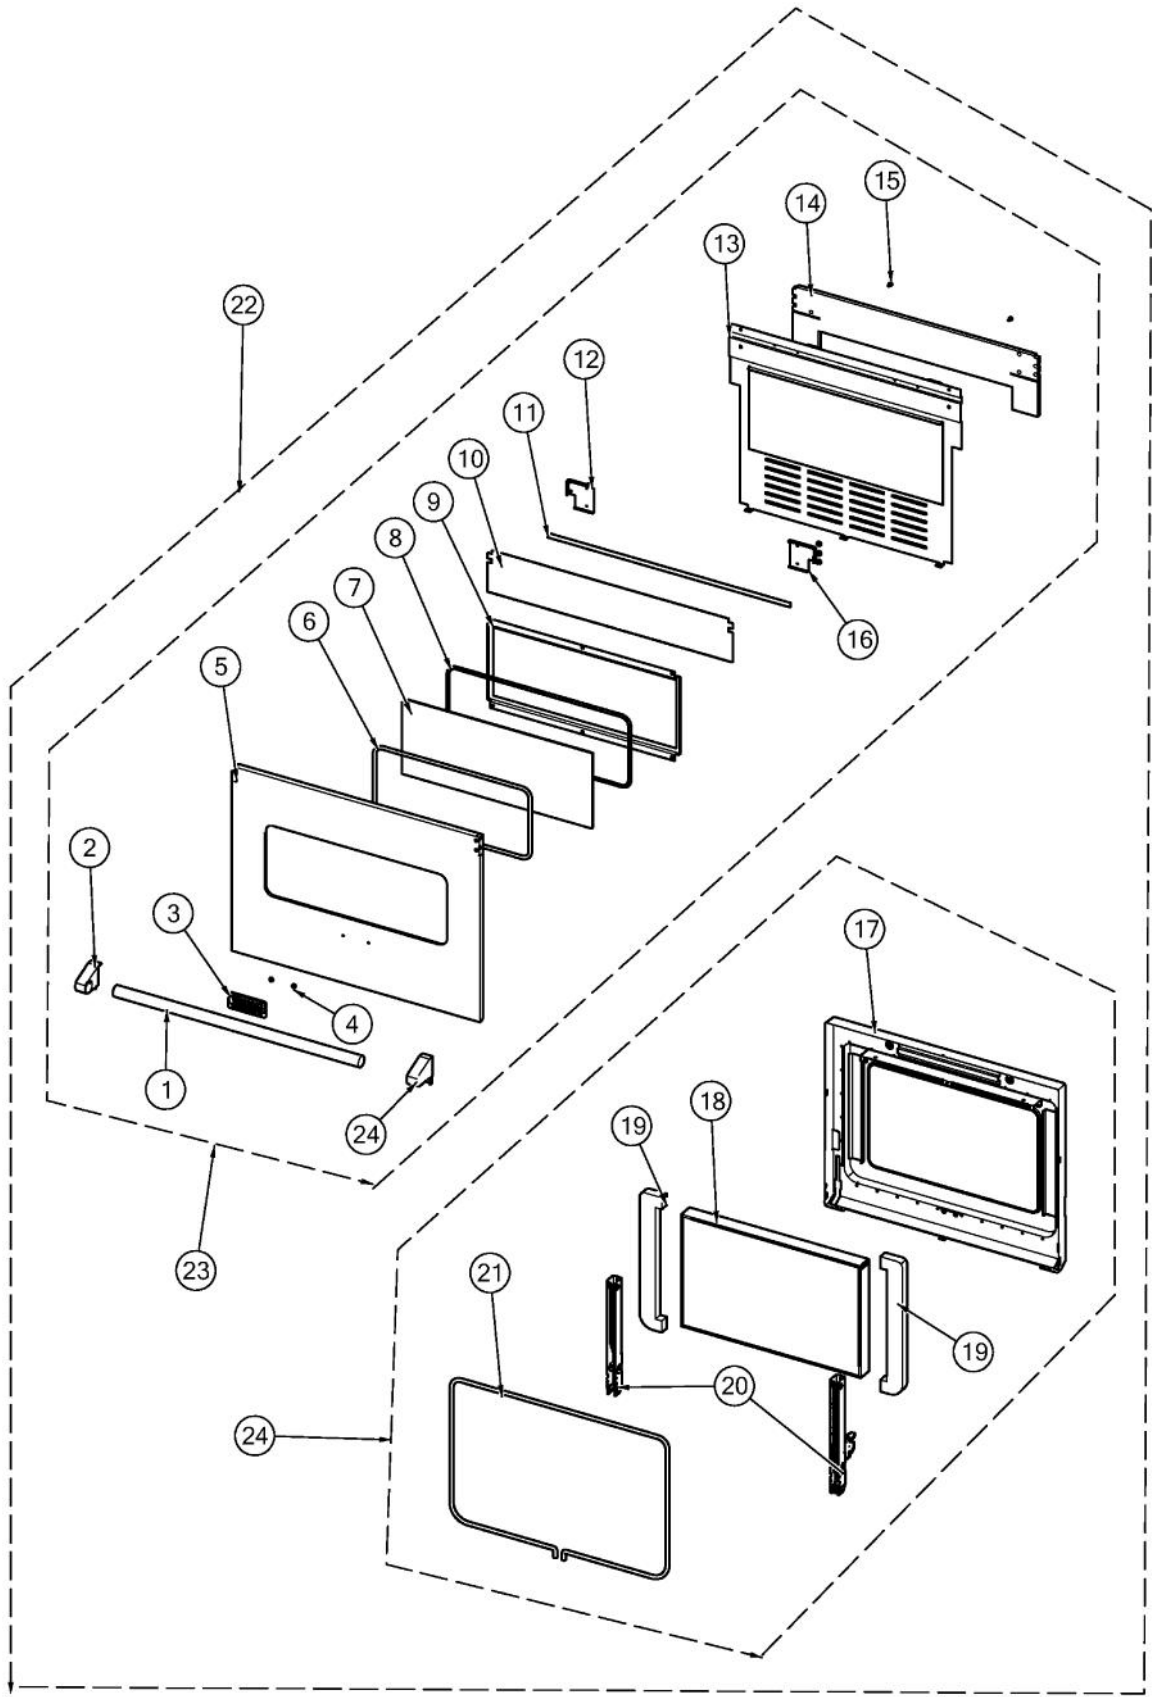

Ref #	Part Number	Qty.	Description
1	023998-000	1	HANDLE, DOOR, SST, 30
2	025186-000	1	ENDCAP, DOOR HDL, ASM, LH
3	PE010016	1	NAMEPLATE, LOGO, PRO
4	PD030006	2	CAPPED WASHER PAL NUT
5	046322-000	1	SKIN, DOOR, W/LOGO, 30
6	000594-000	1	BLACK FIBERGLASS ROPE 3/8
7	PE060090	1	30 PROF. OUTER DOOR GLASS
8	PE060105	1	30 J-MOLD (CHROME) NOT FIELD REPLACEABLE
9	L20014077	1	30 WINDOW HOLDER NOT FIELD REPLACEABLE
10	025264-000	1	PANEL,INSL,30, DOOR
11	N/P	1	CABINET (NOT FIELD REPLACEABLE)
12	031797-000	1	BRACKET, SPRT, RH
13	031109-002	1	RETAINER, INSULATION 30 BK
14	047708-000	1	INSULATION, DOOR SKIN, BACK
15	PD020004	2	10X3/8PH.HD.TYPE 25 REPL PD040125
16	031107-000	2	BRACKET, LH SUPPORT
17	G9109625BK	1	DOOR LINER PORC. - BLACK
18	PE060094	1	30 WINDOW PACK
19	013558-000	2	SIDE DOOR PLUG INSULATION
20	023799-000	2	HINGE, MANSFIELD, RED
21	PB070246	1	30 DOOR GASKET
22	046680-000	1	DOOR ASM, WO, 30 W/LOGO SS
22	047074-024	1	DOOR ASM, WO, 30 W/LOGO AR
22	047074-002	1	DOOR ASM, WO, 30 W/LOGO BK
22	047074-008	1	DOOR ASM, WO, 30 W/LOGO BU
22	047074-013	1	DOOR ASM, WO, 30 W/LOGO CB
22	047074-051	1	DOOR ASM, WO, 30 W/LOGO CN
22	047074-052	1	DOOR ASM, WO, 30 W/LOGO DJ
22	047074-005	1	DOOR ASM, WO, 30 W/LOGO GG
22	047074-022	1	DOOR ASM, WO, 30 W/LOGO SG
22	047074-012	1	DOOR ASM, WO, 30 W/LOGO VB
22	047074-006	1	DOOR ASM, WO, 30 W/LOGO WH
22	047074-054	1	DOOR ASM, WO, 30 W/LOGO WS
23	046681-000	1	SKIN ASM, WO 30 W/LOGO SS
23	047050-024	1	SKIN ASM, WO 30 W/LOGO AR
23	047050-002	1	SKIN ASM, WO 30 W/LOGO BK
23	047050-008	1	SKIN ASM, WO 30 W/LOGO BU
23	047050-013	1	SKIN ASM, WO 30 W/LOGO CB
23	047050-051	1	SKIN ASM, WO 30 W/LOGO CN
23	047050-052	1	SKIN ASM, WO 30 W/LOGO DJ
23	047050-005	1	SKIN ASM, WO 30 W/LOGO GG
23	047050-022	1	SKIN ASM, WO 30 W/LOGO SG
23	047050-012	1	SKIN ASM, WO 30 W/LOGO VB
23	047050-006	1	SKIN ASM, WO 30 W/LOGO WH
23	047050-054	1	SKIN ASM, WO 30 W/LOGO WS
24	G32014091BK	1	30 PRO. DOOR PLUG SUB ASSEMBLY?