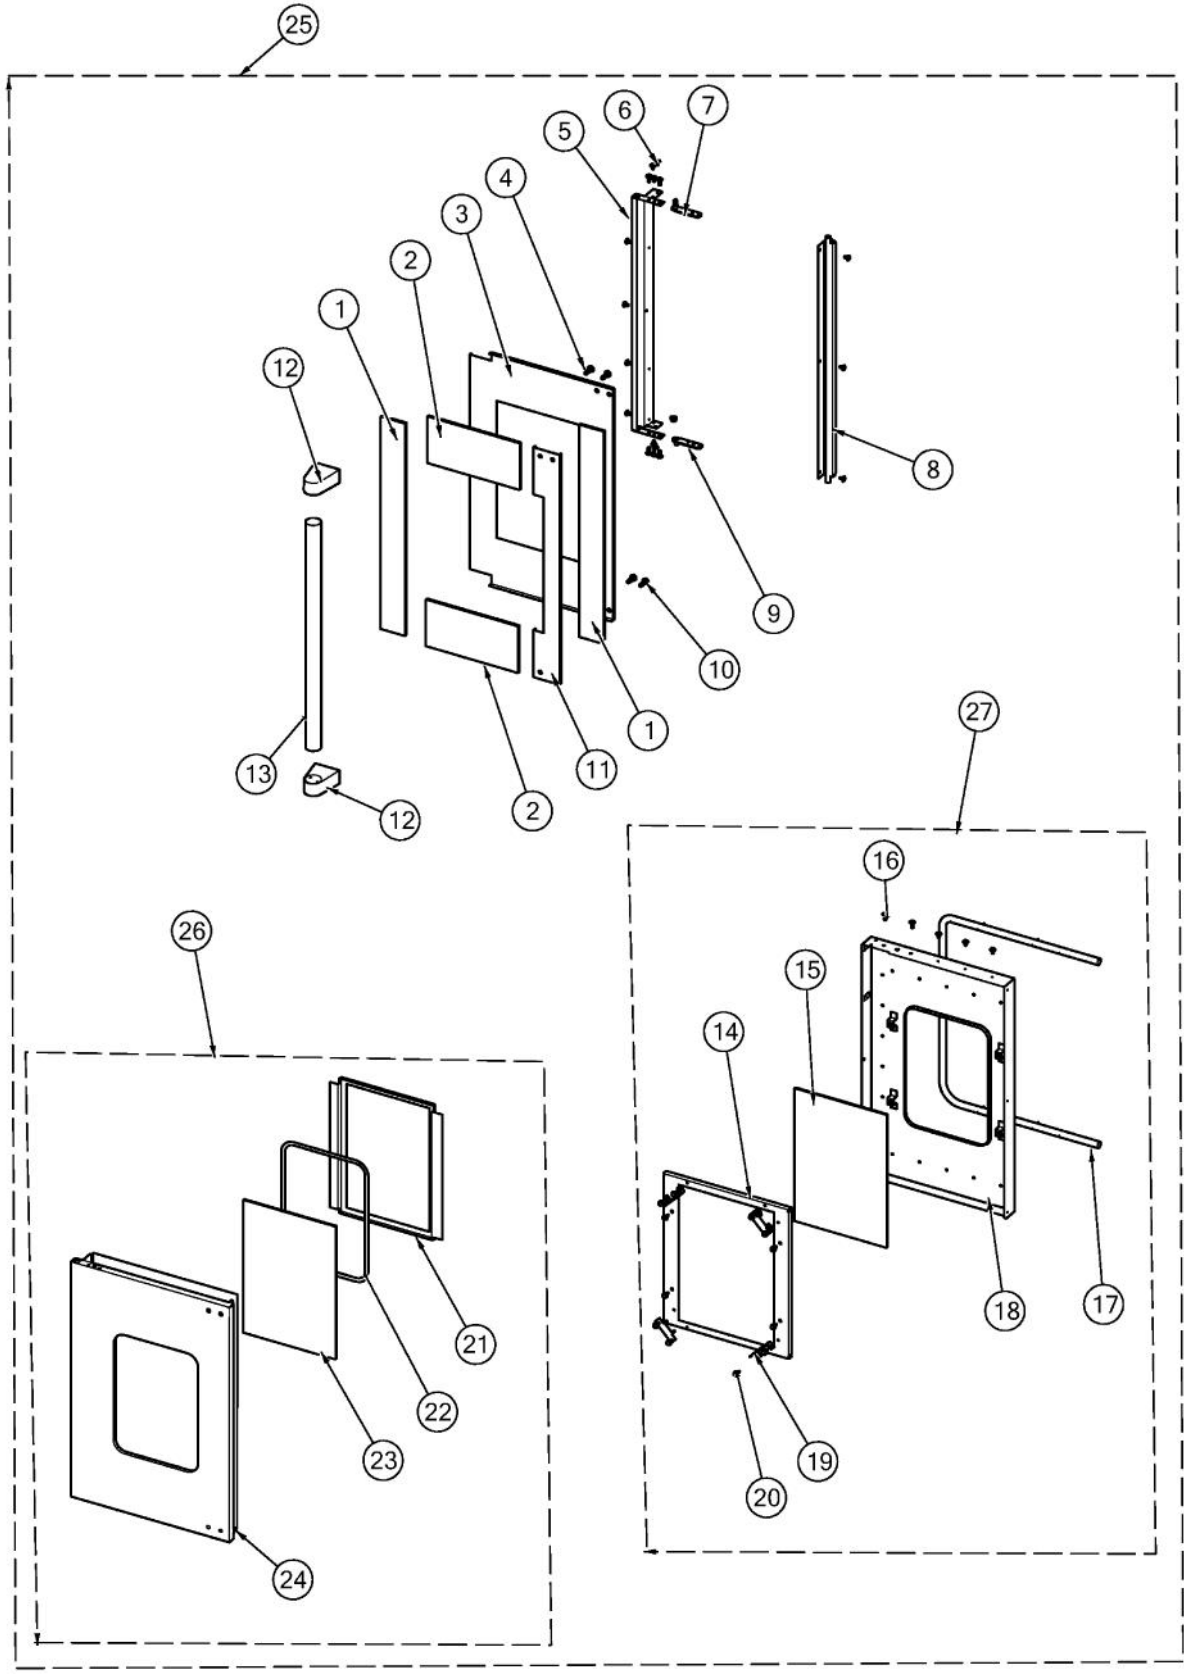

Ref #	Part Number	Qty.	Description
1	046164-000	2	INSULATION, SKIN, SIDE
2	046178-000	2	INSULATION, SKIN
3	047750-000	1	RETAINER, INSL, FD
4	PD020069		CAP SCREW 1/4-20 X 3/4 SS
5	044640-000	1	SUPPORT HINGE PIN
6	PD020032		SRW-8(A)X3/8PH.WFR HD 7/16DIAXNICL
7	046930-000	1	PLATE, PVT
8	046015-000	1	GASKET, MULLION
9	045412-000	1	PLATE, PVT
10	PD020069		CAP SCREW 1/4-20 X 3/4 SS
11	045427-000	1	BACKPLATE, HDL
12	026965-000	2	END CAP, ASM, DOOR HANDLE
13	045441-000	1	HANDLE, TUBE
14	044071-000	1	LINER, MTG, GLASS, 18
15	045901-000	1	GLASS ,INNER
16	PD020078		NO.10-24 X 1/2 PH.TR. M.S.XSSX NYLOK
17	045436-000	1	GASKET, LINER, FD
18	045801-402	1	DOOR INNER PORC ASSY
19	043324-000	4	BRACKET, MTG, GLASS
20	003860-000		NO.10-18 X .500 FASTNR,SCR,HXWH,STL,ZPLT
21	008336-000	1	FRAME, GL
22	PE060046	1	J-MOLD LH SS (DF48 DOOR)
23	PE060049	1	GLASS LH XTEX DF48DOOR
24	047751-000	1	SKIN, DOOR SS
24	047754-024	1	SKIN, DOOR AR
24	047754-002	1	SKIN, DOOR BK
24	047754-008	1	SKIN, DOOR BU
24	047754-013	1	SKIN, DOOR CB
24	047754-051	1	SKIN, DOOR CN
24	047754-052	1	SKIN, DOOR DJ
24	047754-005	1	SKIN, DOOR GG
24	047754-022	1	SKIN, DOOR SG
24	047754-012	1	SKIN, DOOR VB
24	047754-006	1	SKIN, DOOR WH
24	047754-054	1	SKIN, DOOR WS
25	045808-000	1	DOOR COMPLETE ASSY LH SS
25	047006-024	1	DOOR COMPLETE ASSY LH AR
25	047006-002	1	DOOR COMPLETE ASSY LH BK
25	047006-008	1	DOOR COMPLETE ASSY LH BU
25	047006-013	1	DOOR COMPLETE ASSY LH CB
25	047006-051	1	DOOR COMPLETE ASSY LH CN
25	047006-052	1	DOOR COMPLETE ASSY LH DJ
25	047006-005	1	DOOR COMPLETE ASSY LH GG
25	047006-022	1	DOOR COMPLETE ASSY LH SG
25	047006-012	1	DOOR COMPLETE ASSY LH VB
25	047006-006	1	DOOR COMPLETE ASSY WH
25	047006-054	1	DOOR COMPLETE ASSY WS
26	045443-000	1	SKIN, GLASS, ASSY SS
26	047808-024	1	SKIN, GLASS, ASSY AR
26	047808-002	1	SKIN, GLASS, ASSY BK
26	047808-008	1	SKIN, GLASS, ASSY BU
26	047808-013	1	SKIN, GLASS, ASSY CB
26	047808-051	1	SKIN, GLASS, ASSY CN
26	047808-052	1	SKIN, GLASS, ASSY DJ
26	047808-005	1	SKIN, GLASS, ASSY GG
26	047808-022	1	SKIN, GLASS, ASSY SG
26	047808-012	1	SKIN, GLASS, ASSY VB
26	047808-006	1	SKIN, GLASS, ASSY WH
26	047808-054	1	SKIN, GLASS, ASSY WS
27	045803-000	1	DOOR INNER ASSY LH