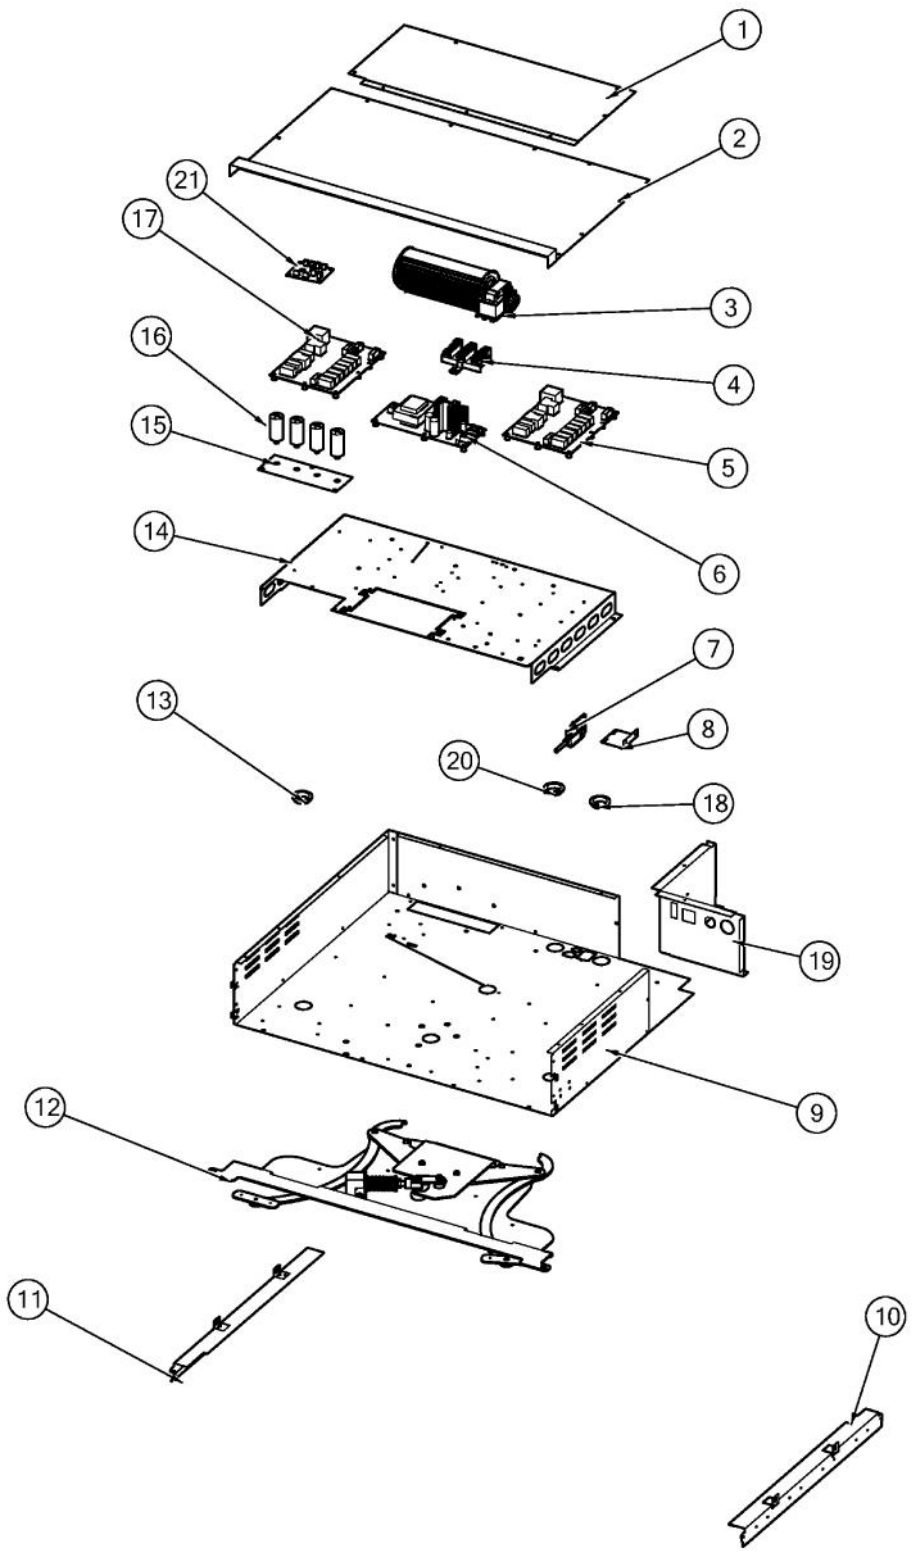

# VIKING VDOF730 Owner's Manual

[Shop genuine replacement parts for VIKING VDOF730](#)

[Find Your VIKING Oven Parts - Select From 98 Models](#)

----- Manual continues below -----

Ref #	Part Number	Qty.	Description
1	A20014049	1	30 REAR COVER
2	025057-000	1	PANEL,CVR, TOP, FR, 30
3	018607-000	1	FAN,BLO, 220-240V 50/60HZ ASSY
4	PE070147	1	TERMINAL BLOCK
5	046142-000	1	CONTROL, EOC4, LED, HDR, FD SW
6	015201-000	1	LINEAR POWER SUPPLY
7	PE050208	1	DOOR SWITCH
8	A20012649	1	DOOR SWITCH BRACKET
9	046397-000	1	TOP, WO, 30
10	A2009641	1	BRKT, TOP WRAPPER
11	A2009641	1	BRKT, TOP WRAPPER
12	045553-000	1	CLOSER, FD
13	PB070079	1	SILICONE EXTRUSION (DGSU)
14	046401-000	1	PANEL, MTG, CONTROLS, EOC4
15	A10014027	1	4 CAPACITOR BRACKET
16	036047-000	4	CAPACITOR, CONV MOTOR, INTL
17	046142-000	1	CONTROL, EOC4, LED, HDR, FD SW
18	PB070079	1	SILICONE EXTRUSION (DGSU)
19	N/P	1	CABINET (NOT FIELD REPLACEABLE)
20	PB070079	1	SILICONE EXTRUSION (DGSU)
21	046143-000	1	PCBA, DRIVER, LED, EOC4

Ref #	Part Number	Qty.	Description
1	A3009660	1	BRACKET, BLOWER, DBL LOWER OVEN
2	A2009699	1	REAR AIR DIVIDER, DBL, LOWER OVEN
3	A21010919	1	BRACKET, AIR, CONVECTION MOTOR
4	A2009697	2	BRACKET, CONVECTION INSULATION
5	040197-000	1	CONDUIT, ELECTRICAL CORD, 70
6	046033-000	1	COVER, BACK, DOUBLE, TOP
7	A2009684	1	REAR AIR DIVIDER, DOUBLE OVEN
8	046034-000	1	COVER, BACK, DOUBLE, BOTTOM