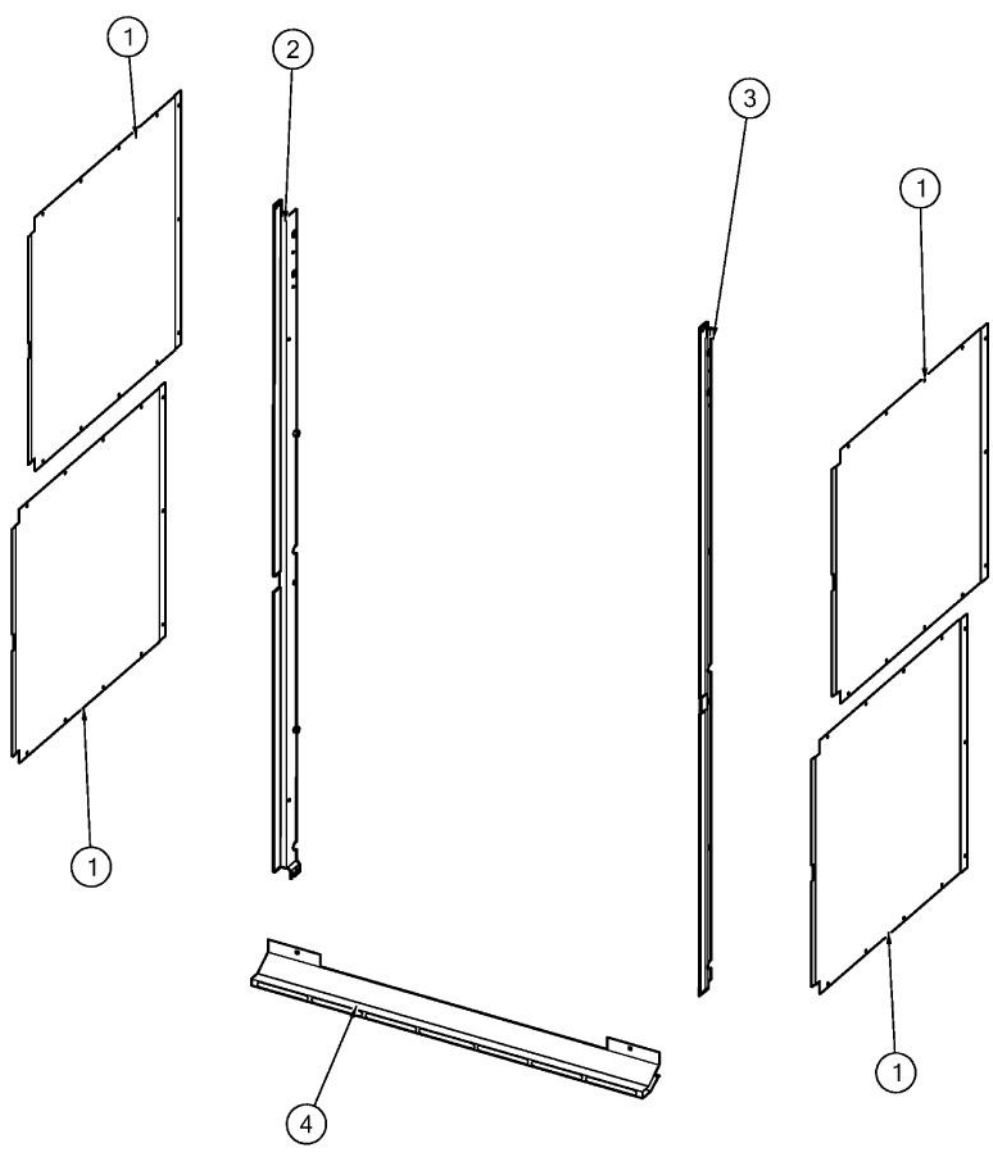

Ref #	Part Number	Qty.	Description
1	014137-000	4	WRAPPER, OVEN SIDE
2	024257-000	1	TRIM,EXTD,LH, DBL
3	024256-000	1	TRIM,EXTD,RH, DBL
4	025063-002	1	DEFLECTOR, VENT, LOWER, 30, (BK)