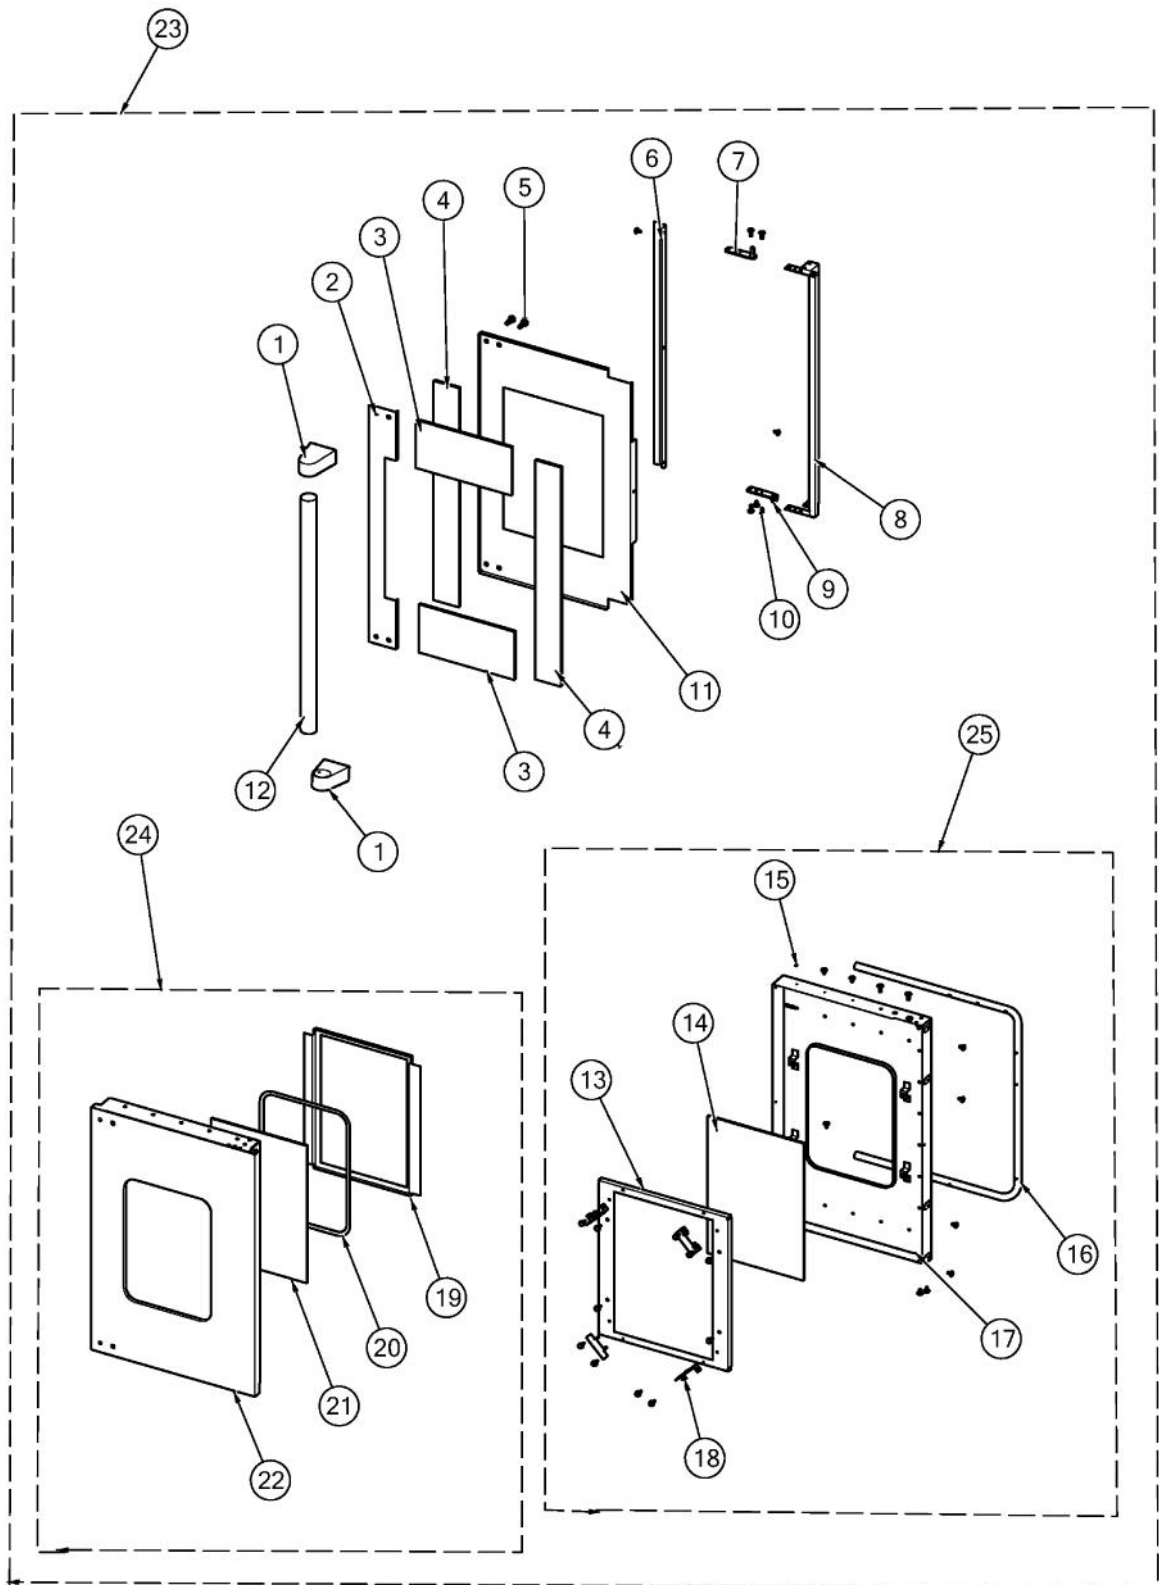

Ref #	Part Number	Qty.	Description
1	026965-000	2	END CAP, ASM, DOOR HANDLE
2	045427-000	1	BACKPLATE, HDL
3	046178-000	2	INSULATION, SKIN
4	046164-000	2	INSULATION, SKIN, SIDE
5	PD020069		CAP SCREW 1/4-20 X 3/4 SS
6	046852-000	1	MULLION, RH
7	046930-000	1	PLATE, PVT
8	047846-000	1	SUPPORT HINGE PIN- RH
9	045412-000	1	PLATE, PVT
10	PD020078		NO.10-24 X 1/2 PH.TR. M.S.XSSX NYLOK
11	047750-000	1	RETAINER, INSL, FD
12	045441-000	1	HANDLE, TUBE
13	044071-000	1	LINER, MTG, GLASS, 18
14	045901-000	1	GLASS ,INNER
15	PD020032		SRW-8(A)X3/8PH.WFR HD 7/16DIAXNICL
16	045436-000	1	GASKET, LINER, FD
17	045432-402	1	DOOR INNER PORC ASSY
18	043324-000	4	BRACKET, MTG, GLASS
19	008336-000	1	FRAME, GL
20	PE060046	1	J-MOLD LH SS (DF48 DOOR)
21	PE060049	1	GLASS LH XTEX DF48DOOR
22	047725-000	1	SKIN, DOOR SS
22	047726-024	1	SKIN, DOOR AR
22	047726-002	1	SKIN, DOOR BK
22	047726-008	1	SKIN, DOOR BU
22	047726-013	1	SKIN, DOOR CB
22	047726-051	1	SKIN, DOOR CN
22	047726-052	1	SKIN, DOOR DJ
22	047726-005	1	SKIN, DOOR GG
22	047726-022	1	SKIN, DOOR SG
22	047726-012	1	SKIN, DOOR VB
22	047726-006	1	SKIN, DOOR WH
22	047726-054	1	SKIN, DOOR WS
23	045444-000	1	DOOR COMPLETE ASSY RH SS
23	046998-024	1	DOOR COMPLETE ASSY RH AR
23	046998-002	1	DOOR COMPLETE ASSY RH BK
23	046998-008	1	DOOR COMPLETE ASSY RH BU
23	046998-013	1	DOOR COMPLETE ASSY RH CB
23	046998-051	1	DOOR COMPLETE ASSY RH CN
23	046998-052	1	DOOR COMPLETE ASSY RH DJ
23	046998-005	1	DOOR COMPLETE ASSY RH GG
23	046998-022	1	DOOR COMPLETE ASSY RH SG
23	046998-012	1	DOOR COMPLETE ASSY RH VB
23	046998-006	1	DOOR COMPLETE ASSY RH WH
23	046998-054	1	DOOR COMPLETE ASSY RH WS
24	047795-000	1	SKIN, GLASS, ASSY SS
24	046996-024	1	SKIN, GLASS, ASSY AR
24	046996-002	1	SKIN, GLASS, ASSY BK
24	046996-008	1	SKIN, GLASS, ASSY BU
24	046996-013	1	SKIN, GLASS, ASSY CB
24	046996-051	1	SKIN, GLASS, ASSY CN
24	046996-052	1	SKIN, GLASS, ASSY DJ
24	046996-005	1	SKIN, GLASS, ASSY GG
24	046996-022	1	SKIN, GLASS, ASSY SG
24	046996-012	1	SKIN, GLASS, ASSY VB
24	046996-006	1	SKIN, GLASS, ASSY WH
24	046996-054	1	SKIN, GLASS, ASSY WS
25	045434-000	1	DOOR INNER ASSY RH