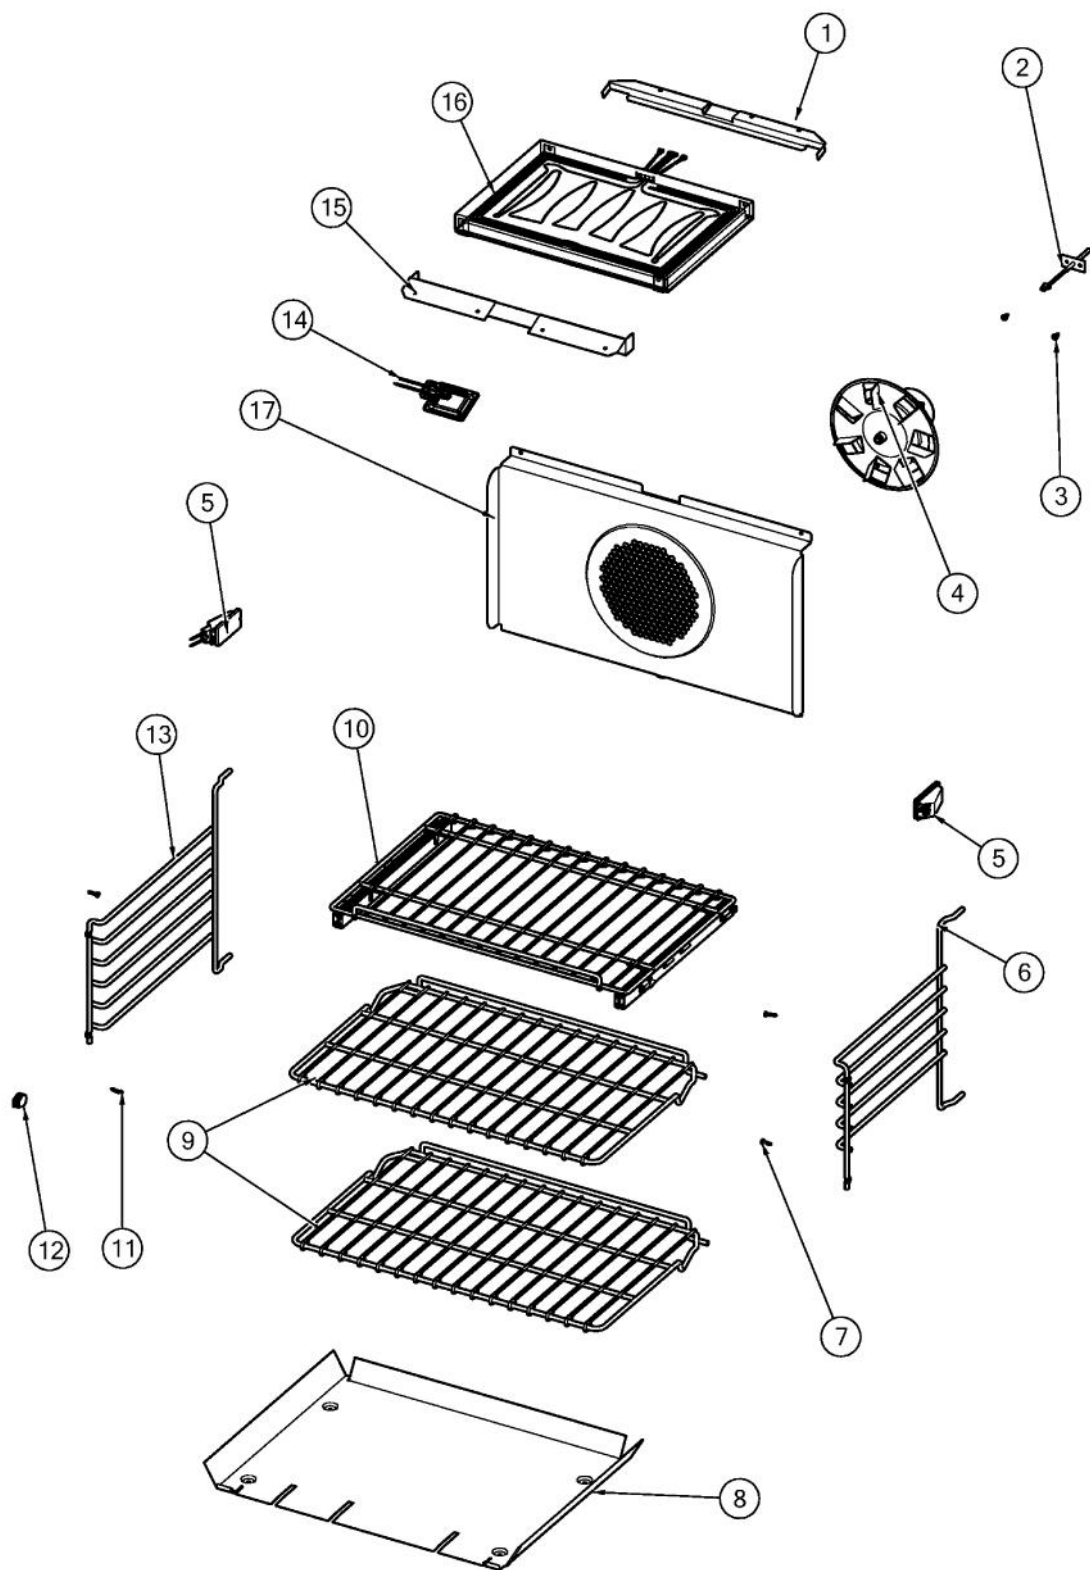

Ref #	Part Number	Qty.	Description
1	024221-000	1	BRACKET, BROLIER, REAR
2	PE050206	1	RTD THERMOSTAT PROBE
3	PD020055		NO.10 X 1/2 PAN PHIL. TEK. SS
4	G32014020	1	CONVECTION FAN ASSY
5	005311-000	2	120V/25W HALOGEN LIGHT
6	036216-402	1	RACK,PRO,ASM,RH, BLACK
7	PD020232		NO.8 X 3/4 PH PAN HEAD TEK SCREW (BLACK OXIDE)
8	A2009612	1	ELEMENT, MTG TRAY
9	041046-000	2	RACK, DF, PRO, 30
10	024102-000	1	PULL OUT RACK, 30 TRUE GLIDE
11	PD020232	1	NO.8 X 3/4 PH PAN HEAD TEK SCREW (BLACK OXIDE)
12	PM010160	1	MEAT PROBE JACK COVER
13	036220-402	1	RACK,PRO,ASM,LH, BLACK
14	020403-000	1	BJB SLIMLINE 40W BULB
15	024234-000	1	BRACKET, BROLIER, FRONT
16	PJ010048	1	BAKE ELEMENT
17	032857-000	1	BAFFLE,CONV,ASM,D3,BLACK?