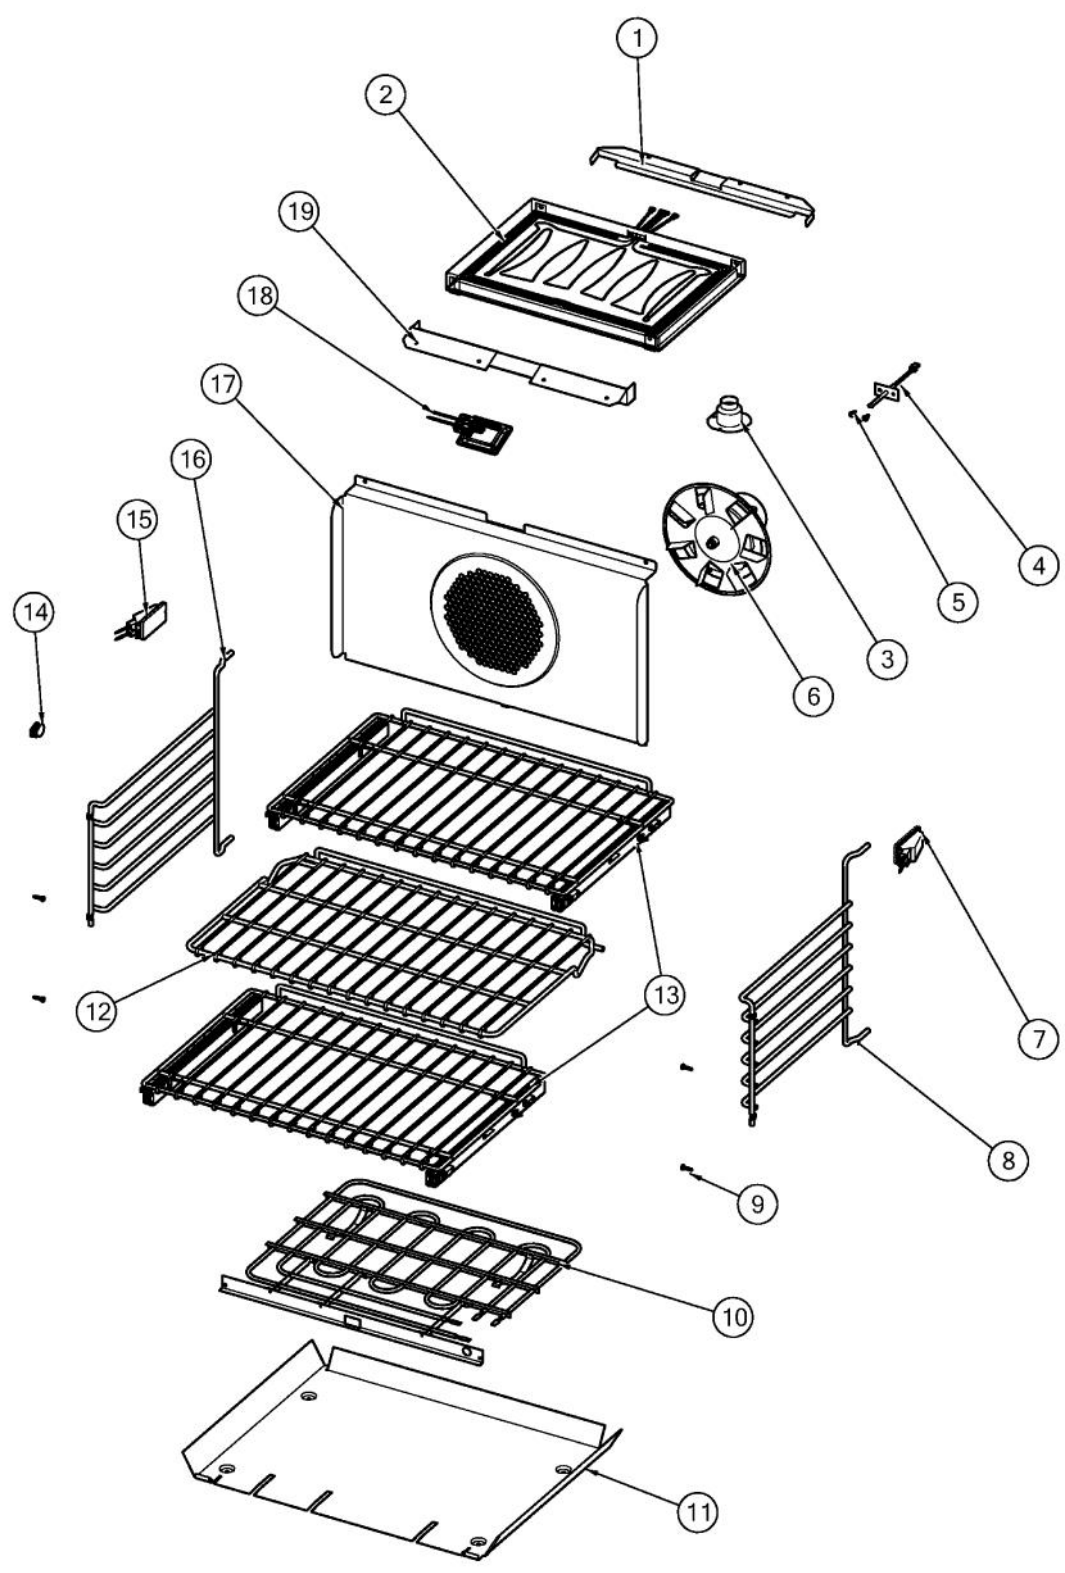

Ref #	Part Number	Qty.	Description
1	024221-000	1	BRACKET, BROLIER, REAR
2	024040-000	1	ELEMENT, RIBBON (USE PART NO. 013930-000 IF OUT OF 0...
3	PM010014	1	SMOKE ELIMINATOR (VDSC)
4	PE050206	1	RTD THERMOSTAT PROBE
5	PD020055	2	NO.10 X 1/2 PAN PHIL. TEK. SS
6	G32014020	1	CONVECTION FAN ASSY
7	005311-000	1	120V/25W HALOGEN LIGHT
8	036216-402	1	RACK,PRO,ASM,RH, BLACK
9	PD020232	4	NO.8 X 3/4 PH PAN HEAD TEK SCREW (BLACK OXIDE)
10	PJ010048	1	BAKE ELEMENT
11	A2009612	1	ELEMENT, MTG TRAY
12	041046-000	1	RACK, DF, PRO, 30
13	024102-000	2	PULL OUT RACK, 30 TRUE GLIDE
14	PM010160	1	MEAT PROBE JACK COVER
15	005311-000	1	120V/25W HALOGEN LIGHT
16	036220-402	1	RACK,PRO,ASM,LH, BLACK
17	032857-000	1	BAFFLE,CONV,ASM,D3,BLACK?
18	020403-000	1	BJB SLIMLINE 40W BULB
19	024234-000	1	BRACKET, BROLIER, FRONT