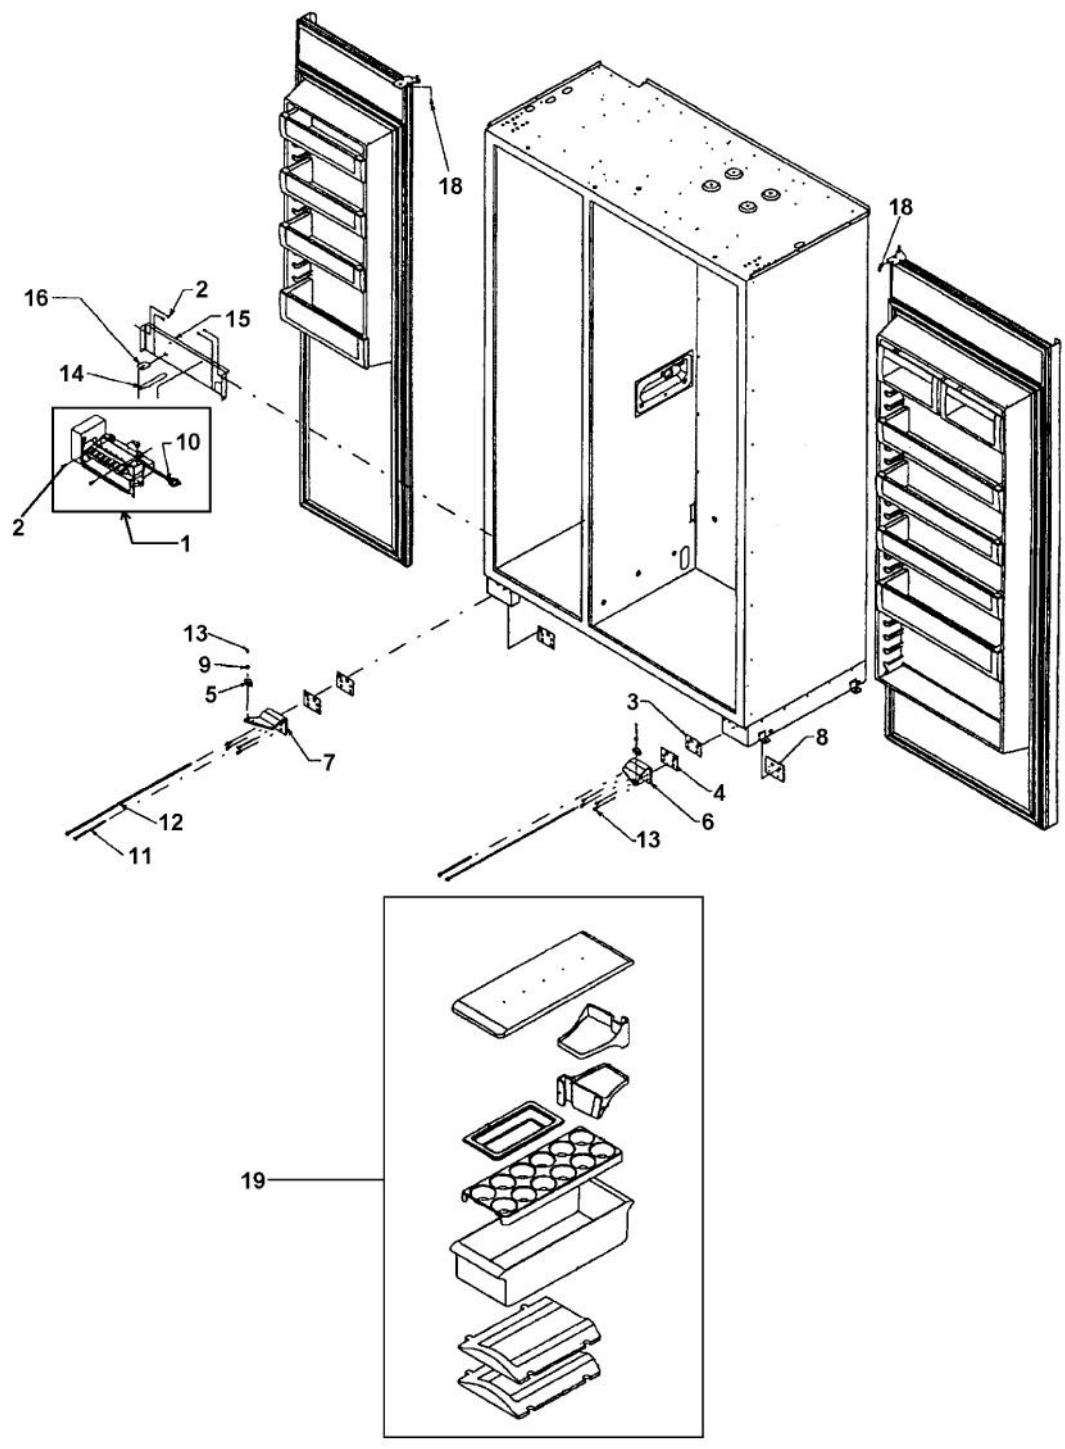

----- Manual continues below -----

Ref #	Part Number	Qty.	Description
1	G50911858		ICE MAKER ASM, SXS ND, AF
2	M0238616		SCREW-SM
3	K2096449		SHIM-LOWER HINGE 12198501
4	K2096450		SHIM-LOWER HINGE 12198502
5	PC920071		DOOR CLOSURE
6	PC920060		LOWER HINGE ASSY - RH (S X S)
7	PC920061		LOWER HINGE LH VCSB482
8	12337901		HINGE TAP PLATE
9	M0272803		WASHER-LOCK
10	M0321202		TIE-ELEC
11	M0204339		SCREW-ADJ ROLLER VM0204339
12	10093305		SCREW-ADJ ROLLER V10093305
13	M0202528		SCREW-MACH NO.
14	A3127415		EXT-FILL TUBE
15	C9096463WH		ND IM SUPPORT -
16	K2096464		BKT-ND IM 12265501
17	M0238734		SCREW-TF
18	M0220928		SCREW, SHOULDER
NI	10526701		CLAMP-WIRE V10526701
NI	G5096513		48 TOE GRILLE PACKED ASSY
NI	M0270510		WASHER
19	PM910332		ACCESORY ASSY