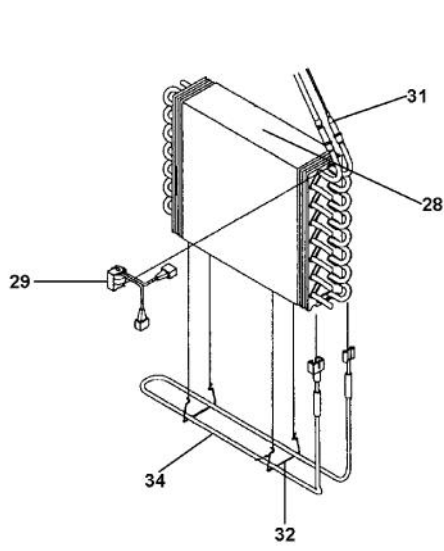

Ref #	Part Number	Qty.	Description
1	M0232903		SCREW-SE
2	M0238616		SCREW-SM
3	C2096451WH		UPPER EVAPORATOR COVER, E CT
4	L2096452		COVER - LOWER EVAP 48SXS
5	12231701		LADDER-FZ L/R SIDE
6	12233801		GASKET-FZ LADDER
7	V12198401		COVER-CTR EVAP
8	K2096461		BRKT-EVAP COVER 12234801
9	C8983701		THERMISTOR
10	C3680309		FAN SWITCH (E3101AA)
11	10623003		CLIP-EVAP
12	M0232903		SCREW-SE
13	A3030361		GASKET, RED
14	A3030303		GASKET
15	10527401		CLIP-EVAP
16	A3189370		GASKET-FOAM VA3189370
17	M0238859		SCREW-SHLDR
18	K2096457		BRKT-R-EVAP FAN 12223101
19	K2096458		BRKT-L-EVAP-FAN 12223102
20	M0232929		SCREW-SE
21	K2096456		BRKT-EVAP CLIP 12215101
22	A3189368		GASKET-FOAM VA3189368
23	G5096970		SUB TO G5098660 EVAPORATOR FAN ASSEMBLY
24	12234001		GROMMET-VIBRATION
25	12198301		SHROUD, EVAPORATOR FAN
26	10771801		BRKT-MTR/SHROUD
27	M0224416		SCREW-SM
28	12197201		EVAPORATOR
29	10442407		THERMOSTAT 10442411
30	A3030302		GASKET, GRN
31	12333601		HEAT EX ASSEMBLY
32	10428101		CLIP-EVAP HTR V10428101
33	A1017202		GROMMET-FAN VA1017202
34	10428411		HEATER-EVAP
35	10771701		BRKT-EVAP FAN