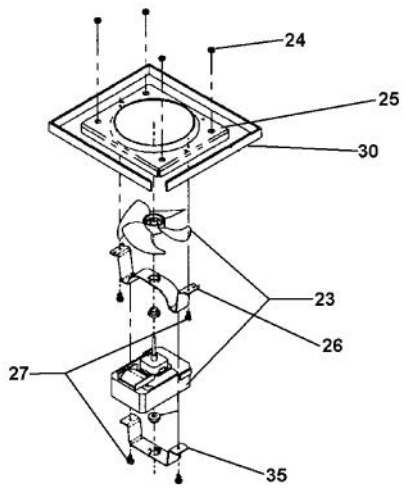

Ref #	Part Number	Qty.	Description
1	M0232903		SCREW-SE
2	M0238616		SCREW-SM
3	C2096451WH		UPPER EVAPORATOR COVER, E CT
4	L2096452		COVER - LOWER EVAP 48SXS
5	12231701		LADDER-FZ L/R SIDE
6	12233801		GASKET-FZ LADDER
7	V12198401		COVER-CTR EVAP
8	K2096461		BRKT-EVAP COVER 12234801
9	C8983701		THERMISTOR
10	C3680309		FAN SWITCH (E3101AA)
11	10623003		CLIP-EVAP
12	M0232903		SCREW-SE
13	A3030361		GASKET, RED
14	A3030303		GASKET
15	10527401		CLIP-EVAP
16	A3189370		GASKET-FOAM VA3189370
17	M0238859		SCREW-SHLDR
18	K2096457		BRKT-R-EVAP FAN 12223101
19	K2096458		BRKT-L-EVAP-FAN 12223102
20	M0232929		SCREW-SE
21	K2096456		BRKT-EVAP CLIP 12215101
22	A3189368		GASKET-FOAM VA3189368
23	G5096970		SUB TO G5098660 EVAPORATOR FAN ASSEMBLY
24	12234001		GROMMET-VIBRATION
25	12198301		SHROUD, EVAPORATOR FAN
26	10771801		BRKT-MTR/SHROUD
27	M0224416		SCREW-SM
28	12197201		EVAPORATOR
29	10442407		THERMOSTAT 10442411
30	A3030302		GASKET, GRN
31	12333601		HEAT EX ASSEMBLY
32	10428101		CLIP-EVAP HTR V10428101
33	A1017202		GROMMET-FAN VA1017202
34	10428411		HEATER-EVAP
35	10771701		BRKT-EVAP FAN