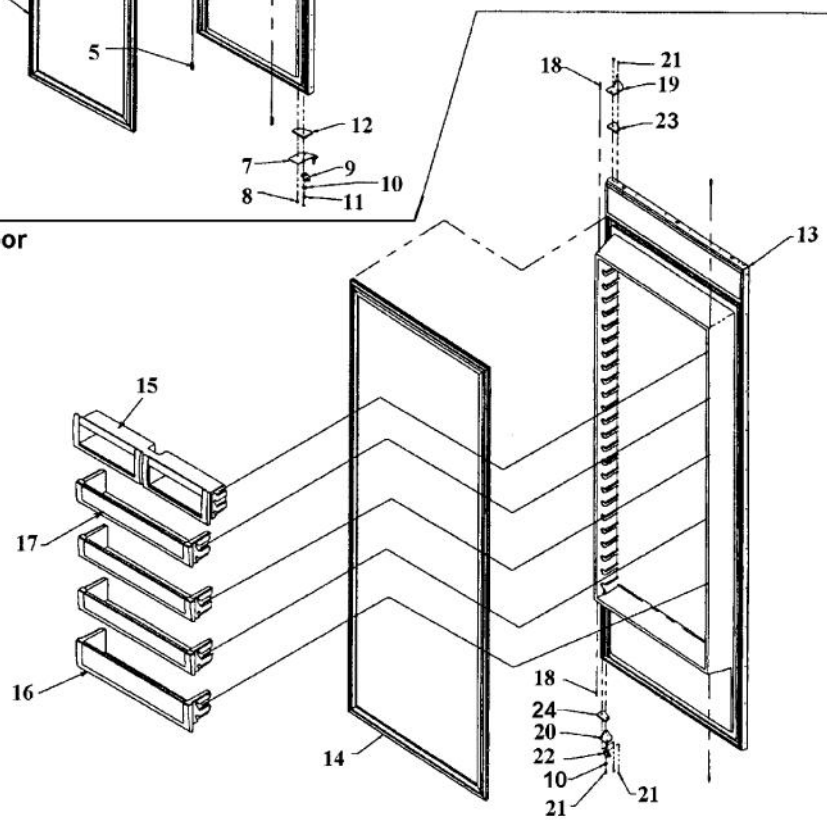

Refrigerator Door