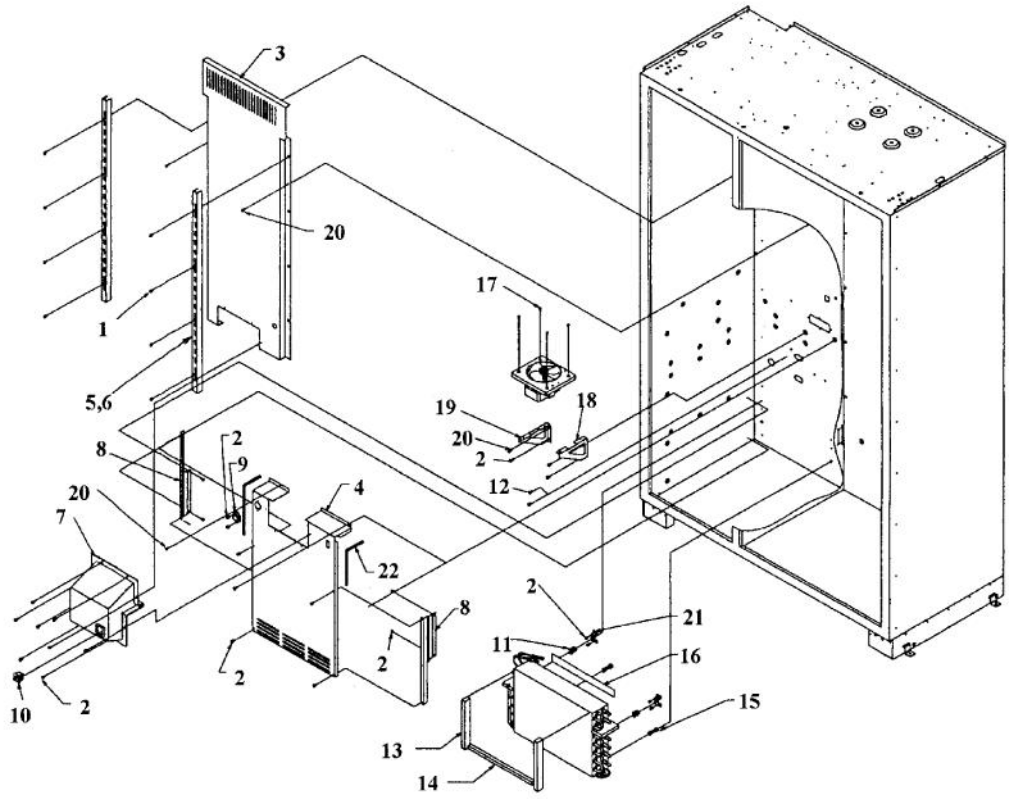

Ref #	Part Number	Qty.	Description
1	M0232903		SCREW-SE
2	M0238616		SCREW-SM
3	C2096451WH		UPPER EVAPORATOR COVER, E CT
4	L2096452		COVER - LOWER EVAP 48SXS
5	12231701		LADDER-FZ L/R SIDE
6	12233801		GASKET-FZ LADDER
7	V12198401		COVER-CTR EVAP
8	K2096461		BRKT-EVAP COVER 12234801
9	C8983701		THERMISTOR
10	C3680309		FAN SWITCH (E3101AA)
11	10623003		CLIP-EVAP
12	M0232903		SCREW-SE
13	A3030361		GASKET, RED
14	A3030303		GASKET
15	10527401		CLIP-EVAP
16	A3189370		GASKET-FOAM VA3189370
17	M0238859		SCREW-SHLDR
18	K2096457		BRKT-R-EVAP FAN 12223101
19	K2096458		BRKT-L-EVAP-FAN 12223102
20	M0232929		SCREW-SE
21	K2096456		BRKT-EVAP CLIP 12215101
22	A3189368		GASKET-FOAM VA3189368
23	G5096970		SUB TO G5098660 EVAPORATOR FAN ASSEMBLY
24	12234001		GROMMET-VIBRATION
25	12198301		SHROUD, EVAPORATOR FAN
26	10771801		BRKT-MTR/SHROUD
27	M0224416		SCREW-SM
28	12197201		EVAPORATOR
29	10442407		THERMOSTAT 10442411
30	A3030302		GASKET, GRN
31	12333601		HEAT EX ASSEMBLY
32	10428101		CLIP-EVAP HTR V10428101
33	A1017202		GROMMET-FAN VA1017202
34	10428411		HEATER-EVAP
35	10771701		BRKT-EVAP FAN