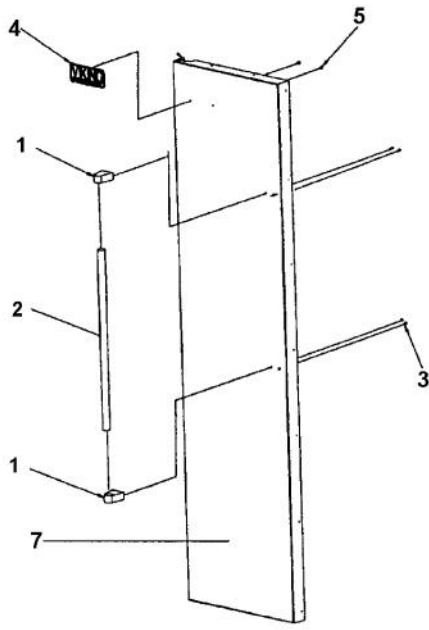

Freezer Skin