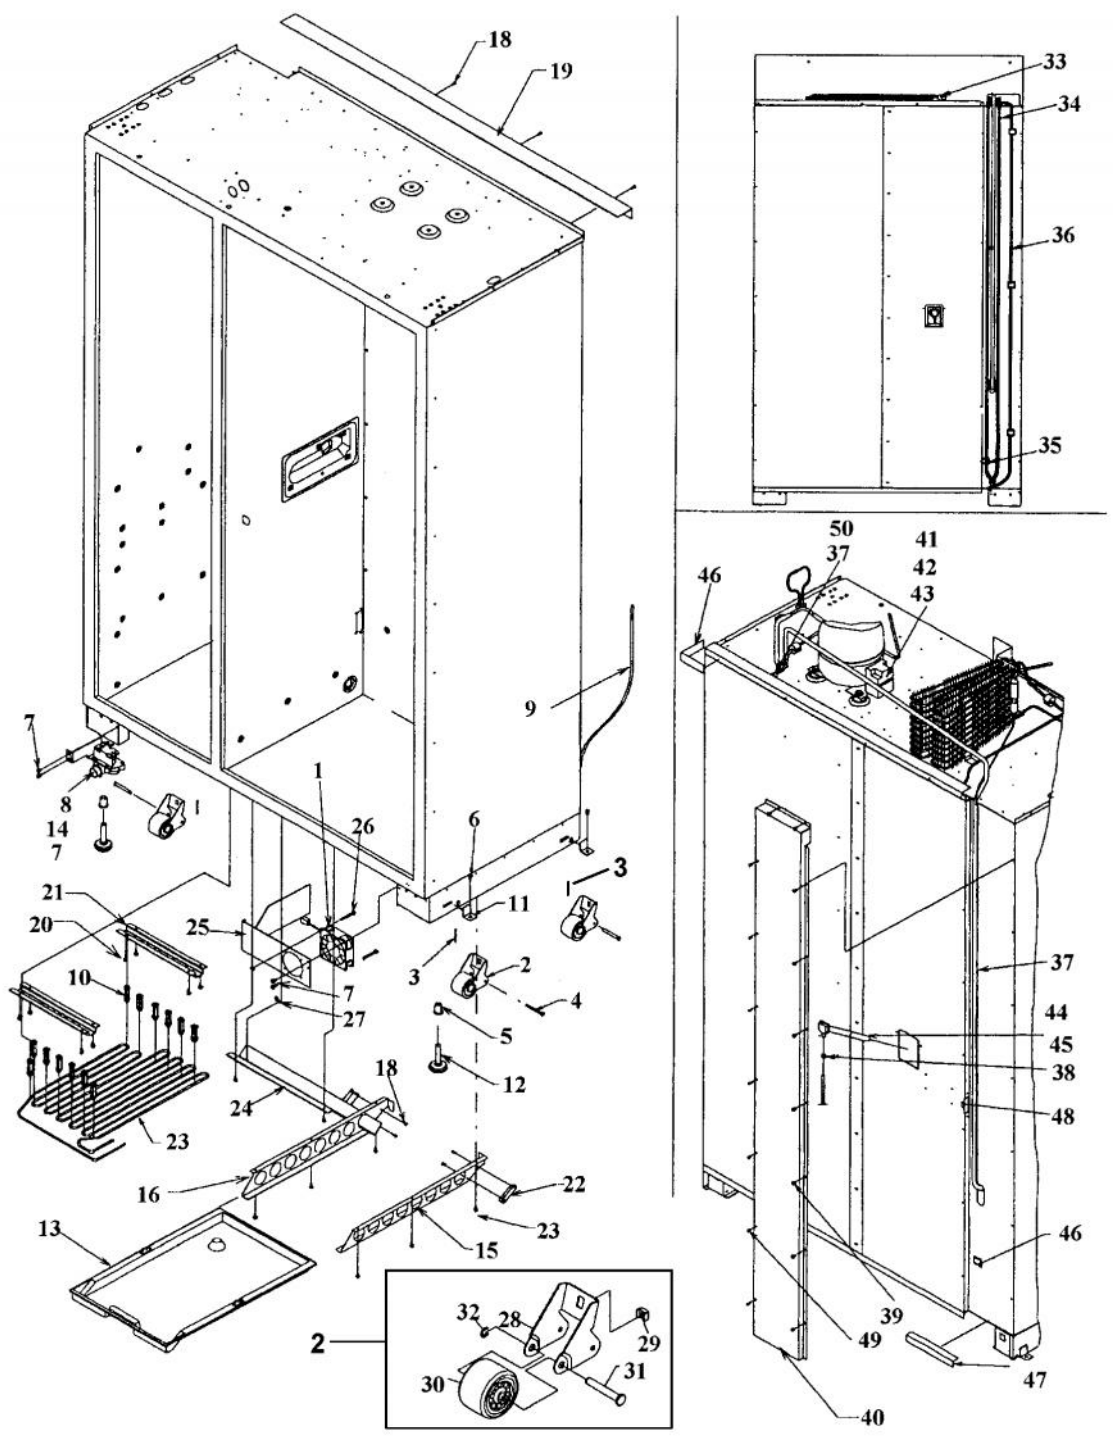

----- Manual continues below -----

Ref #	Part Number	Qty.	Description
1	G50911858		ICE MAKER ASM, SXS ND, AF
2	M0238616		SCREW-SM
3	K2096449		SHIM-LOWER HINGE 12198501
4	K2096450		SHIM-LOWER HINGE 12198502
5	PC920071		DOOR CLOSURE
6	PC920060		LOWER HINGE ASSY - RH (S X S)
7	PC920061		LOWER HINGE LH VCSB482
8	12337901		HINGE TAP PLATE
9	M0272803		WASHER-LOCK
10	M0321202		TIE-ELEC
11	M0204339		SCREW-ADJ ROLLER VM0204339
12	10093305		SCREW-ADJ ROLLER V10093305
13	M0202528		SCREW-MACH NO.
14	A3127415		EXT-FILL TUBE
15	C9096463WH		ND IM SUPPORT -
16	K2096464		BKT-ND IM 12265501
17	M0238734		SCREW-TF
18	M0220928		SCREW, SHOULDER
NI	10526701		CLAMP-WIRE V10526701
NI	G5096513		48 TOE GRILLE PACKED ASSY
NI	M0270510		WASHER
19	PM910332		ACCESORY ASSY