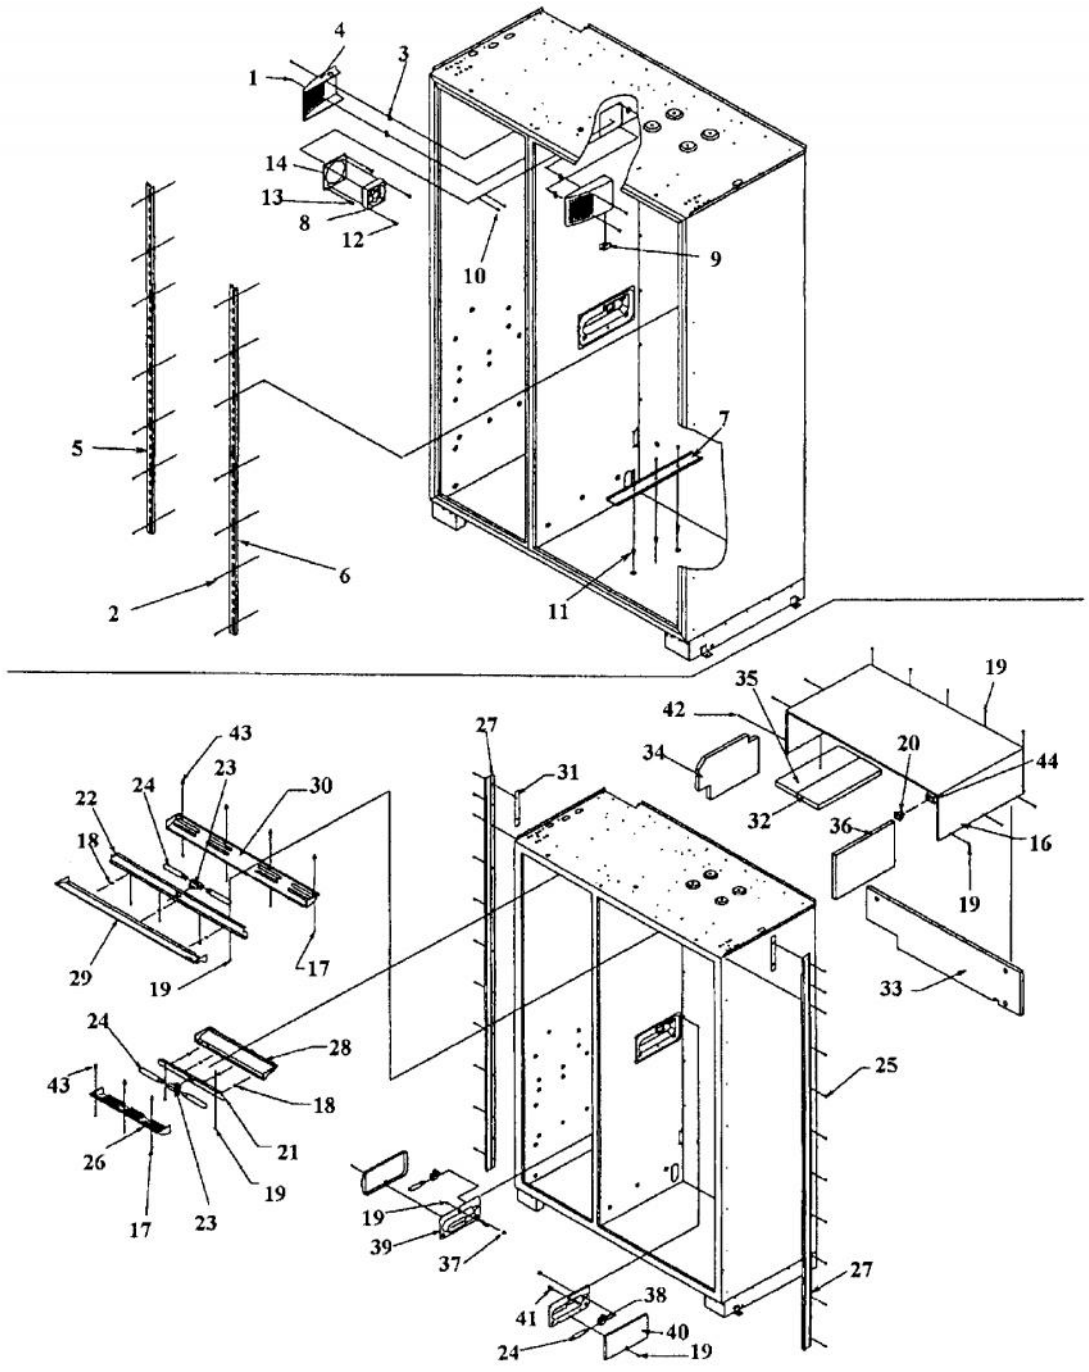

Ref #	Part Number	Qty.	Description
1	M0221913		SCREW-SM
2	M0238535		SCREW-SM
3	M0288120		NUT-SPEED, VM0288120
4	V12203701		SUB TO PK930085 - COVER-FAN
5	12257901		LADDER-R SIDE REF
6	12230901		LADDER-R SIDE REF
7	12118901		TRACK-DELI DRAWER
8	12075003		MOTOR-REF FAN
9	C8983701		THERMISTOR
10	M0232903		SCREW-SE
11	M0581001		GROMMET-SCREW
12	M0218136		SCREW-SM
13	M0218137		SCREW-SM
14	K2096475		PLATE-FAN MNT 12404701
15	12102501		RET-HARNESS
	M0321202		TIE-ELEC
16	G3096496		MC COVER WELD 12213401
17	M0238846		SCREW-SHLDR
18	M0108201		CLIP-S
19	M0238616		SCREW-SM
20	12074801		SWITCH, POWER
21	L2096422		BRKT-FZ LIGHT 12055701
22	L2096443		BRKT-REF LIGHT 12184301
23	12096901		SOCKET-LIGHT
24	A3079001		LAMP - 40W
25	M0210417		SCREW, SS SM
26	12034901		LENS, FZ LIGHT
27	B2096406		RETAINER CABINET - SS
	C2096406		SUB TO C9396406BR
28	12074501		COVER-FZ LIGHT
29	12184401		COVER, REFRIGERATOR LIGHT
30	12184501		LENS, REFRIGERATOR LIGHT
31	12135402		SHIM-CAB TRIM
32	12074701		INSUL-MC CVR V12074701
33	12184901		INSUL-BACK MC CVR
34	12074601		INSUL-L MC CVR V12074601
35	12074704		INSUL-MC CVR
36	12074702		INSUL-R MC CVR V12074702
37	B5733302		CLIP-GROUND
38	10281601		SOCKET-SGL LIGHT
39	10270203		HOUSING-LIGHT V10270203
40	10270101		COVER, LIGHT
41	M0580007		GROMMET-SCREW
42	A4539601		SUB TO PC040010 - RIVET-POP VA4539601
43	M0581001		GROMMET-SCREW
44	10942703		PWR SW BRACKET- E CT
NI	013112-000		NOISE REDUCTION FAN KIT