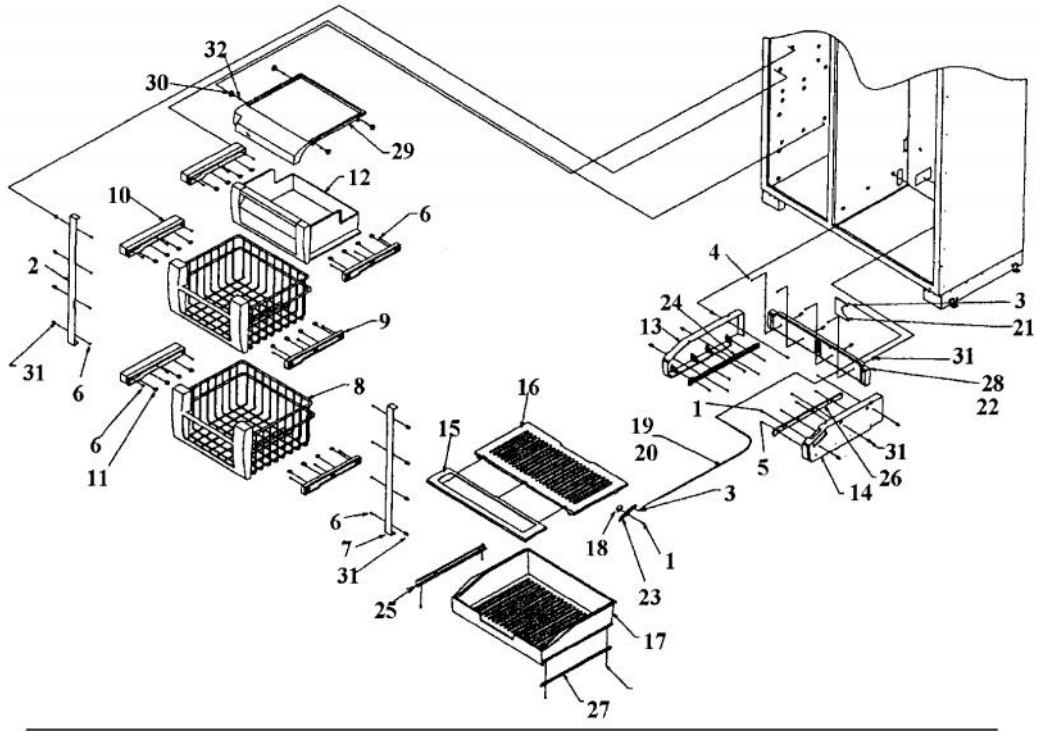

Ref #	Part Number	Qty.	Description
1	M0211018		SCREW-SM
2	12211201		CLOSEOUT-FZ SIDE NO.
3	M0213105		SCREW-SM
4	M0213531		SCREW-SM
5	M0213503		SCREW-SM
6	M0238616		SCREW-SM
7	V12304301		CLOSEOUT-FZ SIDE NO.
8	12210901		FZ BASKET ASSY NO.
9	V12336301		GLIDE, RIGHT FREEZER
10	V12336201		GLIDE, LEFT FREEZER
11	12064701		PAD-GLIDE V12064701
12	12200501		ICE PAN ASSEMBLY
13	V12202601		SUPPORT-L DRAWER NO.
14	V12073003		SUPPORT-R DRAWER NO.
15	V12223208		SUB TO - 000485-000 DELI LID ASSY 48/48D
16	12223304		DELI TOP ASSEMBLY
17	V12073304		DRAWER-DELI 48/48DISP
18	V12073401		KNOB-DELI CONT
19	12073501		TUBE-PLASTIC
20	12073506		TUBE-PLASTIC
21	V12073601		SLIDE-DELI CONT
22	V12231201		COVER-AIR CONTROL
23	V12070501		GLIDE-DELI KNOB NO.
24	12073901		GLIDE-L SUPPORT V12073901
25	12073902		GLIDE-L DRAWER V12073902 -
26	12073903		GLIDE-R SUPPORT V12073903
27	12073904		GLIDE-R DRAWER V12073904
28	12196201		GSKT-CONTROL COVER
29	12211001		SHELF, COVER
30	12258501		SUPPORT-SHELF
31	M0581001		GROMMET-SCREW
32	M0211021		SCREW-SM
33	M0237918		SCREW-HI LO
34	V12144302		CRISPER PAN ASSY 48/48 DISP
35	M0210417		SCREW, SS SM
36	V12183901		DAIRY DRAWER ASSY 48/48D
37	12144004		SHELF, REFRIGERATOR
38	12201901		SHELF-WIRE FZ
39	V12064501		GLIDE, LH CRISPER
40	V12064502		GLIDE, RH CRISPER
41	V12064601		GLIDE-CTR CRISPER NO.
42	12144003		SHELF, CRISPER
43	12064701		PAD-GLIDE V12064701