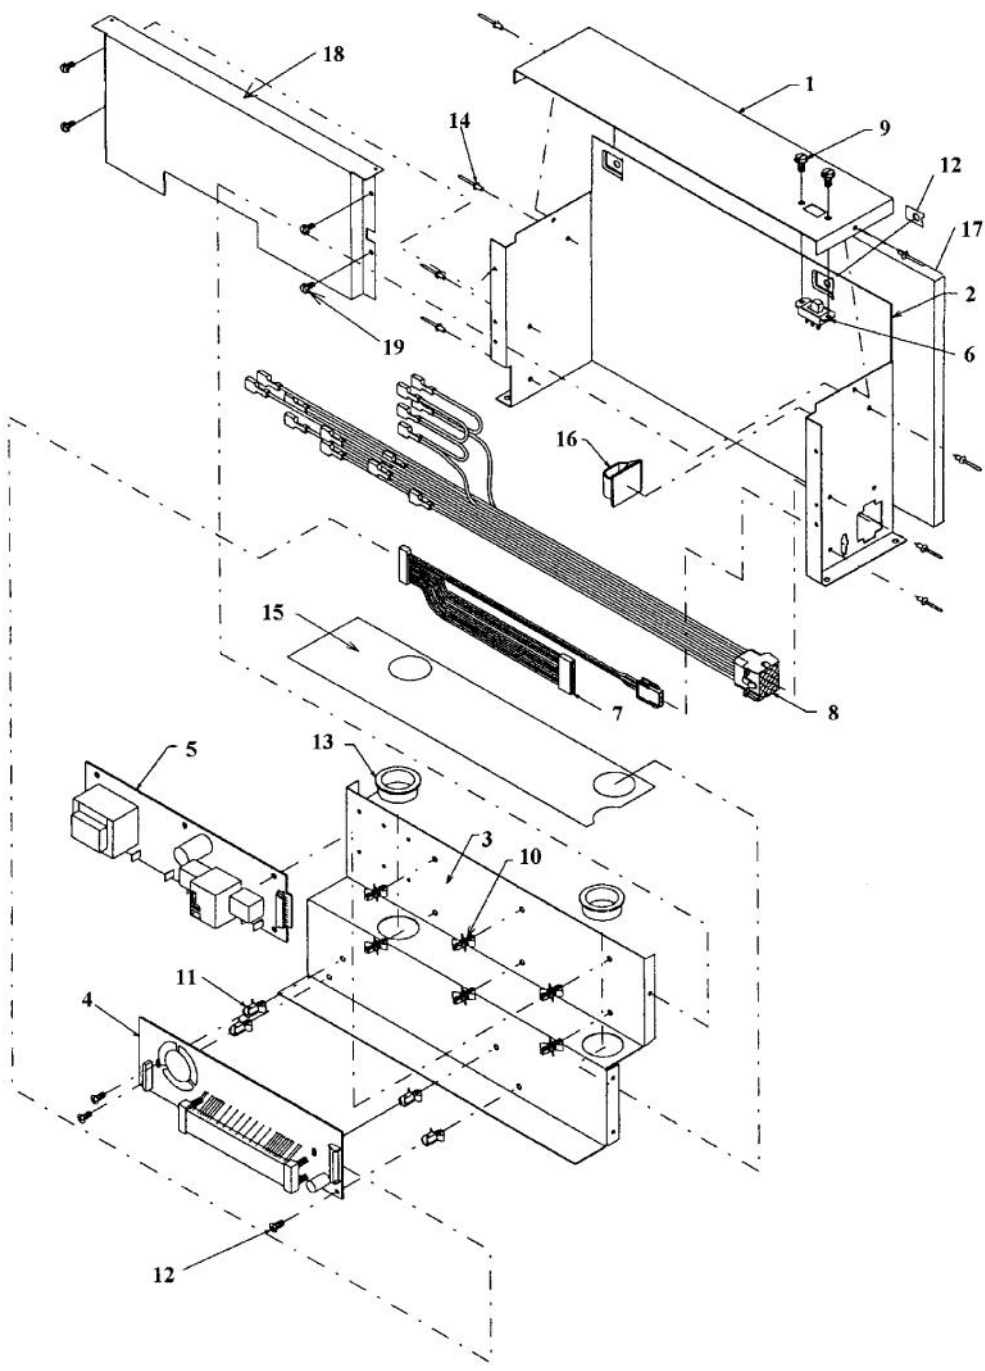

Ref #	Part Number	Qty.	Description
1	K2096429		SUB TO K2098657 - TOP-CONT BOX 12090801
2	K2096432		BOX-CONT 12091101
3	K2096430		BRKT-PC 12090901
4	G50911836		HIGH VOLTAGE BOARD (BEFORE 01/22/05)
5	G50911836		HIGH VOLTAGE BOARD (BEFORE 01/22/05)
6	10544502		SWITCH-SLIDE GRN
7	PE970464		HARNESS LOW VOLT
8	PE970609		ONLY USE IF KIT HAS ALREADY BEEN INSTALLED HARNESS CONTROL BOARD ONLY USE IF KIT HAS ALREADY BEEN INSTALLED
9	M0223816		SCREW-TR
10	M0585504		SUPPORT
11	M0585506		SUPPORT
12	M0217204		SCREW, SM
13	A4554817		BUSHING-SNAP VA4554817
14	A4539601		SUB TO PC040010 - RIVET-POP VA4539601
15	12117201		FILM-PROTECTIVE
16	M0104106		CLIP-CORD VM0104106
17	12074703		INSUL-CONT BOX V12074703
18	K2096431		FRONT-CONT PANEL 12091001
19	M0238616		SCREW-SM
20	M0288120		NUT-SPEED, VM0288120