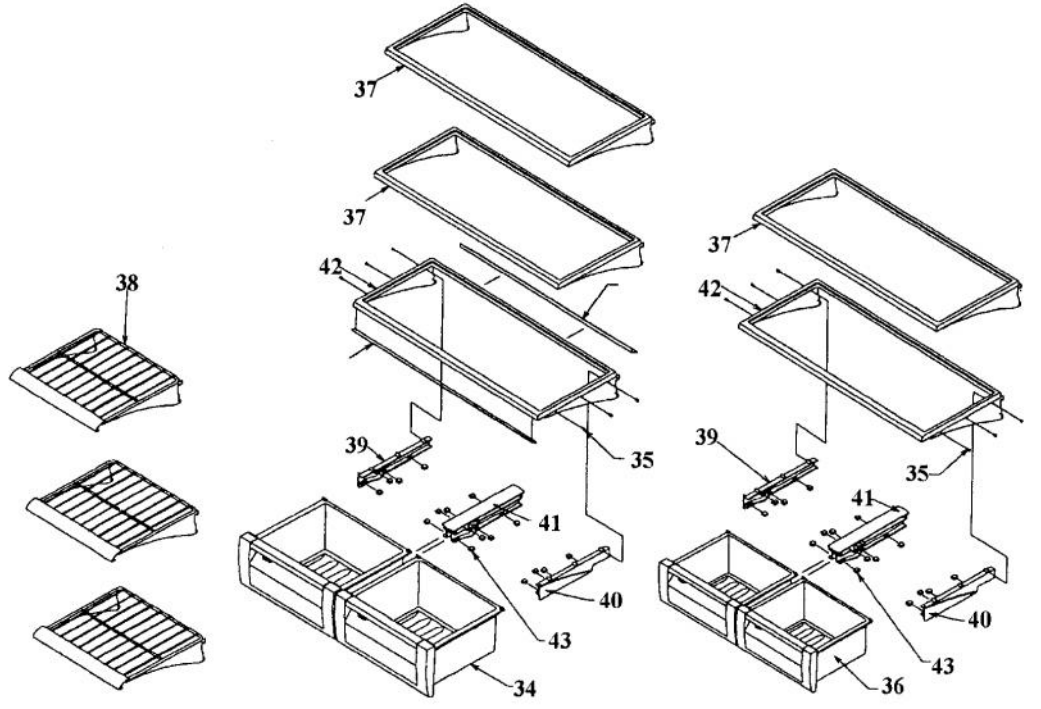

Ref #	Part Number	Qty.	Description
1	M0211018		SCREW-SM
2	12211201		CLOSEOUT-FZ SIDE NO.
3	M0213105		SCREW-SM
4	M0213531		SCREW-SM
5	M0213503		SCREW-SM
6	M0238616		SCREW-SM
7	V12304301		CLOSEOUT-FZ SIDE NO.
8	12210901		FZ BASKET ASSY NO.
9	V12336301		GLIDE, RIGHT FREEZER
10	V12336201		GLIDE, LEFT FREEZER
11	12064701		PAD-GLIDE V12064701
12	12200501		ICE PAN ASSEMBLY
13	V12202601		SUPPORT-L DRAWER NO.
14	V12073003		SUPPORT-R DRAWER NO.
15	V12223208		SUB TO - 000485-000 DELI LID ASSY 48/48D
16	12223304		DELI TOP ASSEMBLY
17	V12073304		DRAWER-DELI 48/48DISP
18	V12073401		KNOB-DELI CONT
19	12073501		TUBE-PLASTIC
20	12073506		TUBE-PLASTIC
21	V12073601		SLIDE-DELI CONT
22	V12231201		COVER-AIR CONTROL
23	V12070501		GLIDE-DELI KNOB NO.
24	12073901		GLIDE-L SUPPORT V12073901
25	12073902		GLIDE-L DRAWER V12073902 -
26	12073903		GLIDE-R SUPPORT V12073903
27	12073904		GLIDE-R DRAWER V12073904
28	12196201		GSKT-CONTROL COVER
29	12211001		SHELF, COVER
30	12258501		SUPPORT-SHELF
31	M0581001		GROMMET-SCREW
32	M0211021		SCREW-SM
33	M0237918		SCREW-HI LO
34	V12144302		CRISPER PAN ASSY 48/48 DISP
35	M0210417		SCREW, SS SM
36	V12183901		DAIRY DRAWER ASSY 48/48D
37	12144004		SHELF, REFRIGERATOR
38	12201901		SHELF-WIRE FZ
39	V12064501		GLIDE, LH CRISPER
40	V12064502		GLIDE, RH CRISPER
41	V12064601		GLIDE-CTR CRISPER NO.
42	12144003		SHELF, CRISPER
43	12064701		PAD-GLIDE V12064701