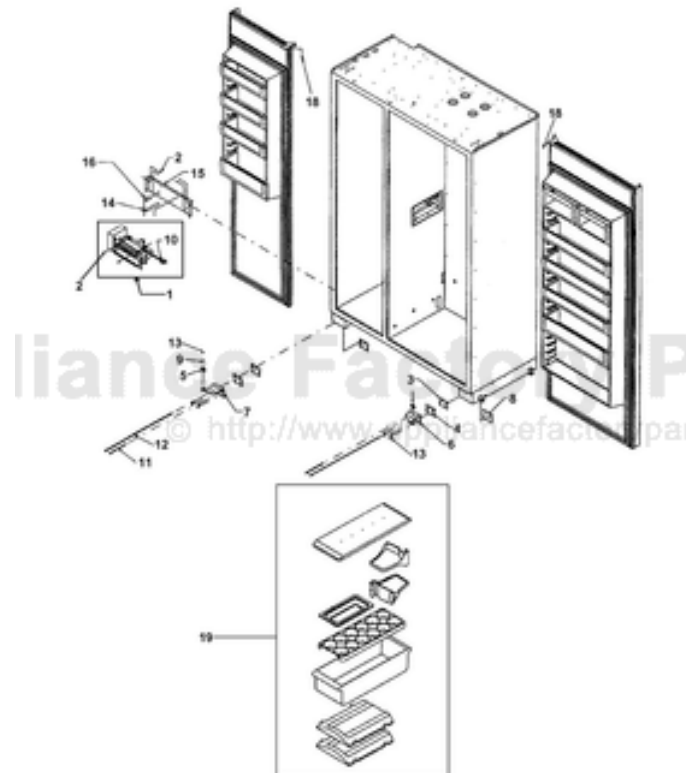

[Find Your VIKING Refrigerator Parts - Select From 341 Models](#)

----- Manual continues below -----