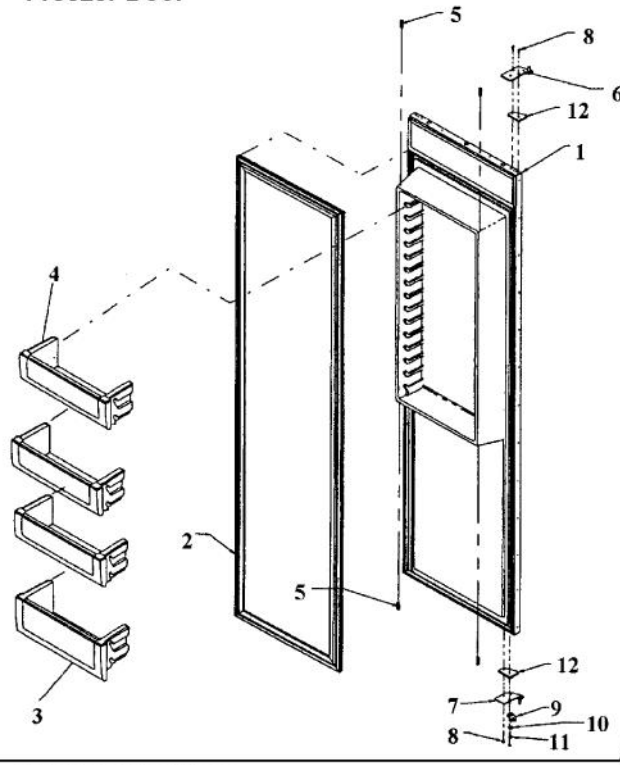

Freezer Door