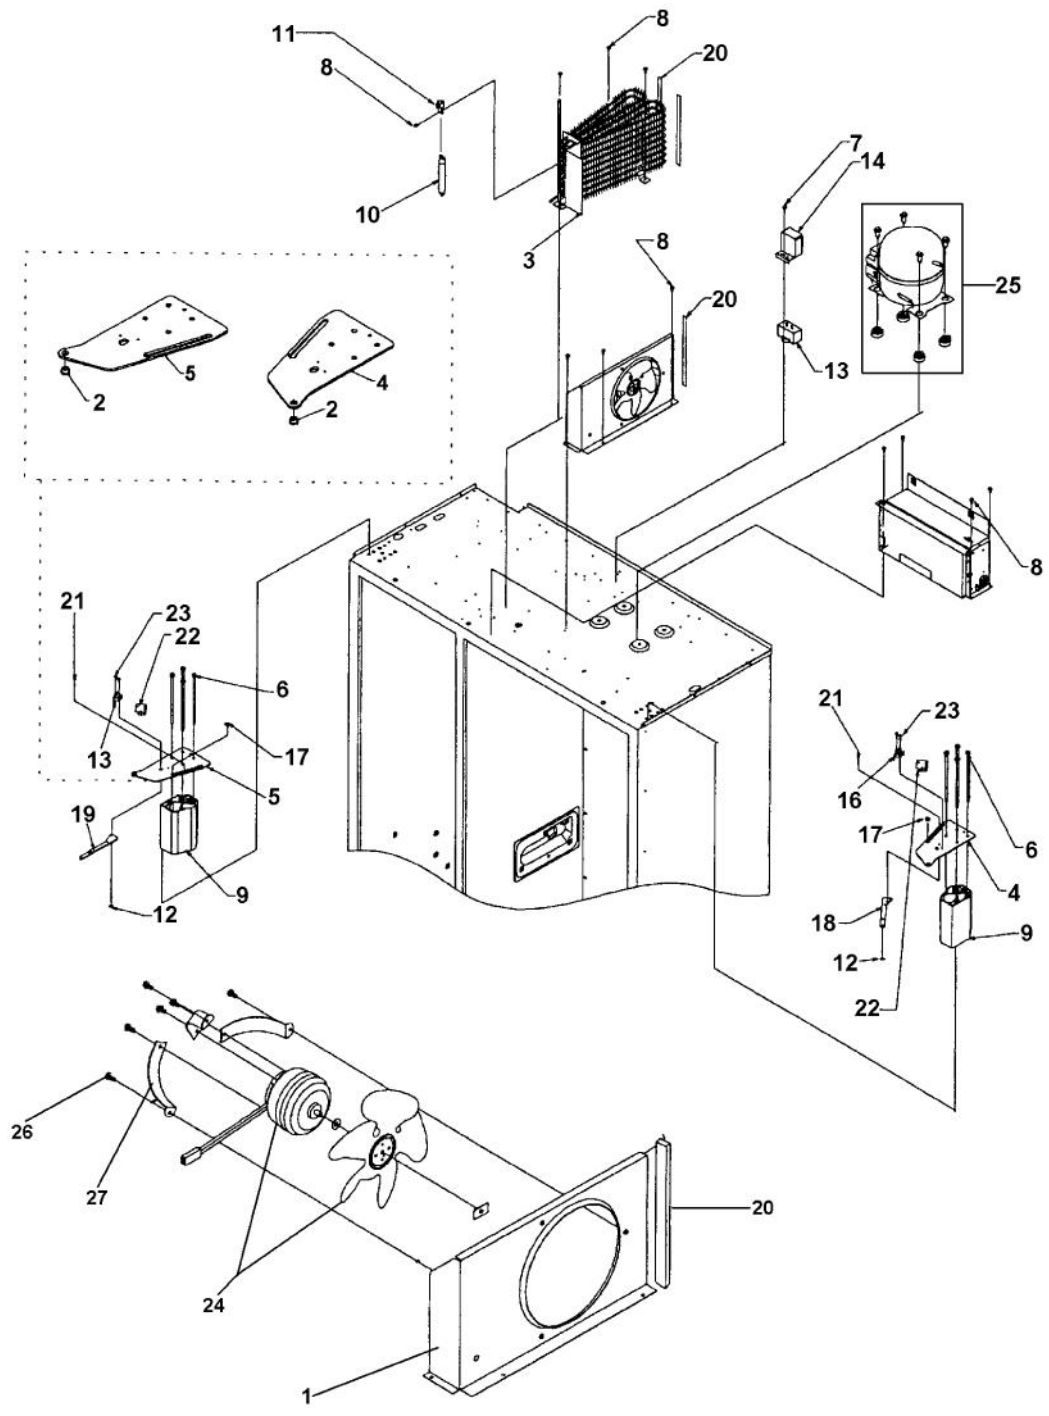

Ref #	Part Number	Qty.	Description
1	ORDER ENTIRE HIN...		BUSHING, HINGE
2	ORDER ENTIRE HIN...		BUSHING, HINGE
3	G5096495		GASKET, REF DOOR
4	PC920064		RIGHT TOP HINGE ASSEMBLY
5	PC920065		TOP HINGE ASSY(VCBB362LSS)
6	M0206313		SCREW-MACH
7	M0238921		SCREW-SM
8	M0238616		SCREW-SM
9	12067901		EXTRSN-TOP HINGE V12067901
10	10743201		DRIER, HI SIDE
11	10547001		CLIP-DRIER V10547001
12	40370P01		NYLON FLAT WASHER V40370P01
13	C8931608		CAPACITOR
14	10266402		SHIELD-CAPACITOR GRN
15	12074905		SWITCH, LIGHT
16	12074904		SWITCH, LIGHT
17	12348701		BUMPER-DOOR STOP V12348701
18	PC920068		ARM DOOR STOP LH
19	PC920066		ARM, DOOR STOP, RH
20	A3189370		GASKET-FOAM VA3189370
21	M0220942		SCREW-SHLDR
22	12140701		COVER-SWITCH V12140701
23	M0234005		SCREW-TF
24	G5096494		COND. FAN ASSY
25	038630-000		COMPRESSOR REPLACEMENT KIT
26	M0223816		SCREW-TR
27	10582501		BRKT-COND MTR V10582501
28	K2196428		SHROUD, COND FAN
NI	M0104106		CLIP-CORD VM0104106
NI	M0232903		SCREW-SE
NI	M0211018		SCREW-SM
NI	M0234030		SCREW-TR