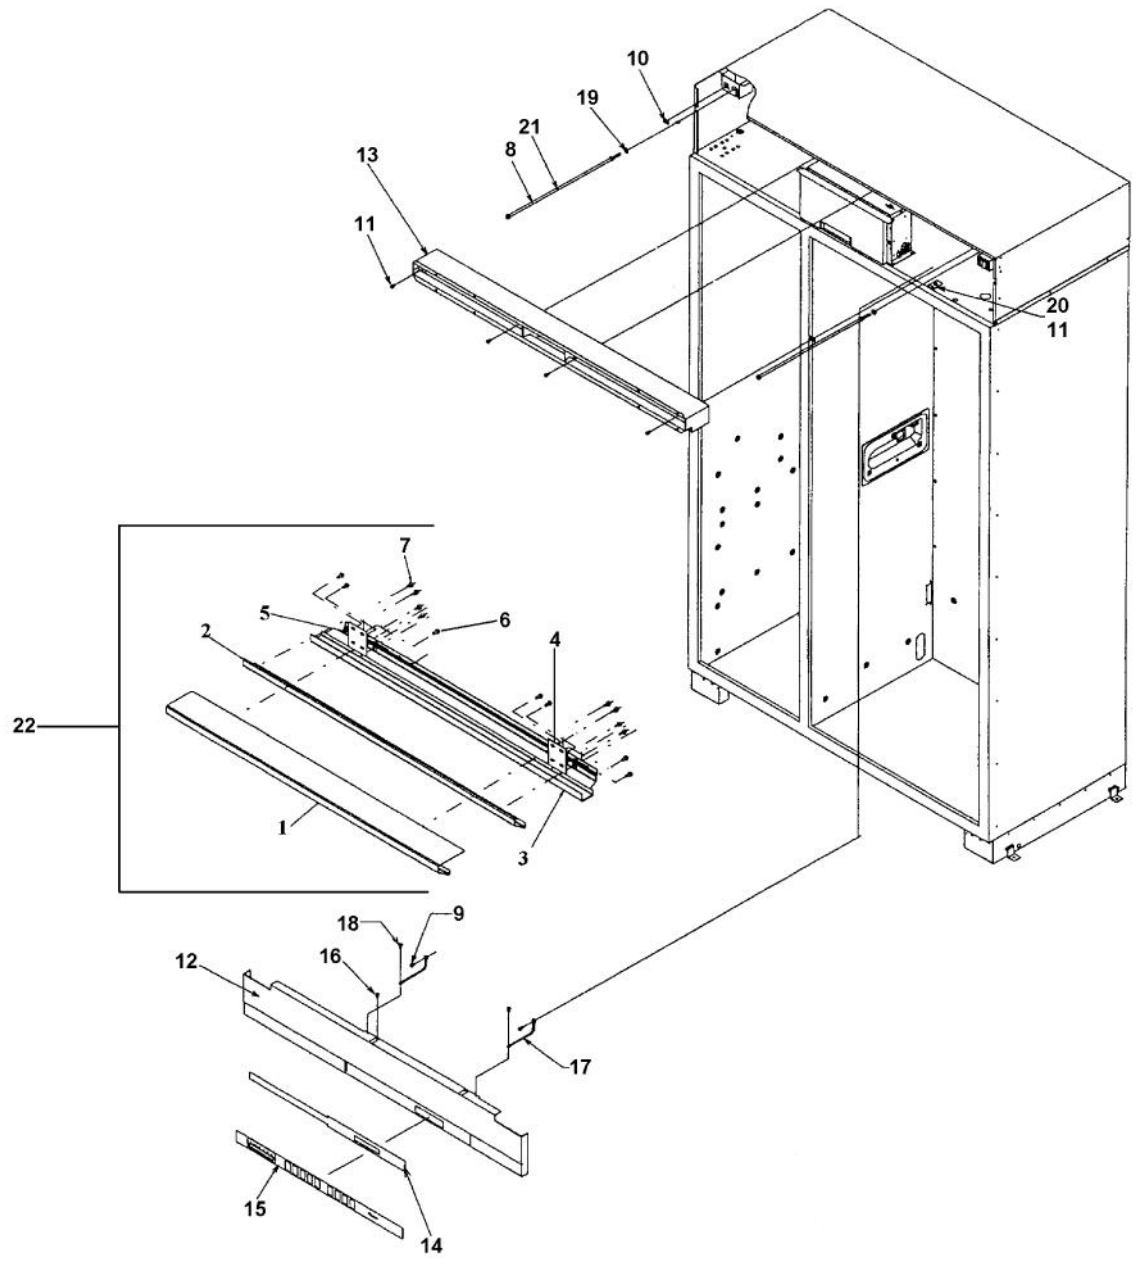

Ref #	Part Number	Qty.	Description
1	B2096952		LOUVER-TOP 48 PRO
2	B2096953		LOUVER-MID 48 PRO
3	B2096954		LOUVER-BOT 48 PRO
4	B2096961		BRACKET-LOUVER
5	B2096962		BRACKET-LOUVER SUP
6	M0220417		SCREW-TC
7	A4539601		SUB TO PC040010 - RIVET-POP VA4539601
8	M0223603		SCREW-LAG
9	M0238846		SCREW-SHLDR
10	M0288120		NUT-SPEED, VM0288120
11	M0238616		SCREW-SM
12	12210301		COVER, CONTROL PANEL
13	G9096487BK		AIR DUCT WELD ASSY
14	12235201		SWITCH-KEYBOARD
15	12201604		OVERLAY, KEYBOARD
16	M0224128		SCREW-SM
17	12064001		SUPP-CONT PANEL
18	A4539601		SUB TO PC040010 - RIVET-POP VA4539601
19	M0270510		WASHER
20	12414701		BRKT-CONT COVER
21	12349301		BEARING-SLEEVE V12349301
22	G3296946		GRILLE ASSY - 48 PRO RE G3296498
NI	B2096965		ENDCAP PRO LH HINGE
NI	B2096966		ENDCAP PRO RH HINGE