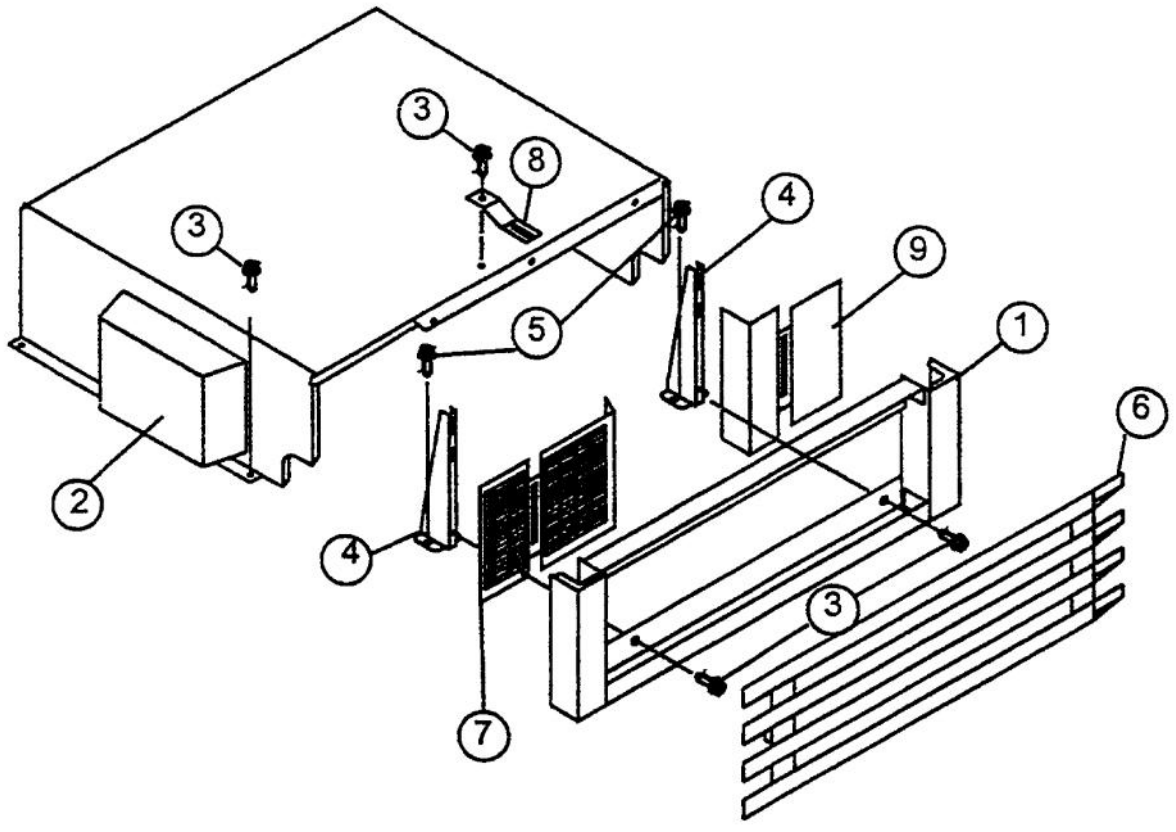

Ref #	Part Number	Qty.	Description
1	PR100038		TOP GRILL ASSEMBLY
NI	PR100098		SUB TO PR100038 - TOP GRIL
2	PR130019		COVER - TOP UNIT (2003267)
NI	PR160087		COVER UNIT WPNO.2005549
3	PR120005		SCREW 488729
4	PR130022		BRACKET - GRILL (2002484)
5	PR120025		SCREW GRILL BRACKET 2001415
6	PR100040		DECORATIVE PANEL ASSEMBLY
NI	PR100099		SUB TO PR100040 - DEC. PNL
7	PR130020		GUARD - COMPRESSOR WIRING (2003480)
NI	PR130097		GUARD, COMPRESSOR WIRING WPNO.2005534
8	PR120120		STRAP, VENT WPNO.2005537
9	PR130074		GUARD - WATER VALVE WIRING (2003482)