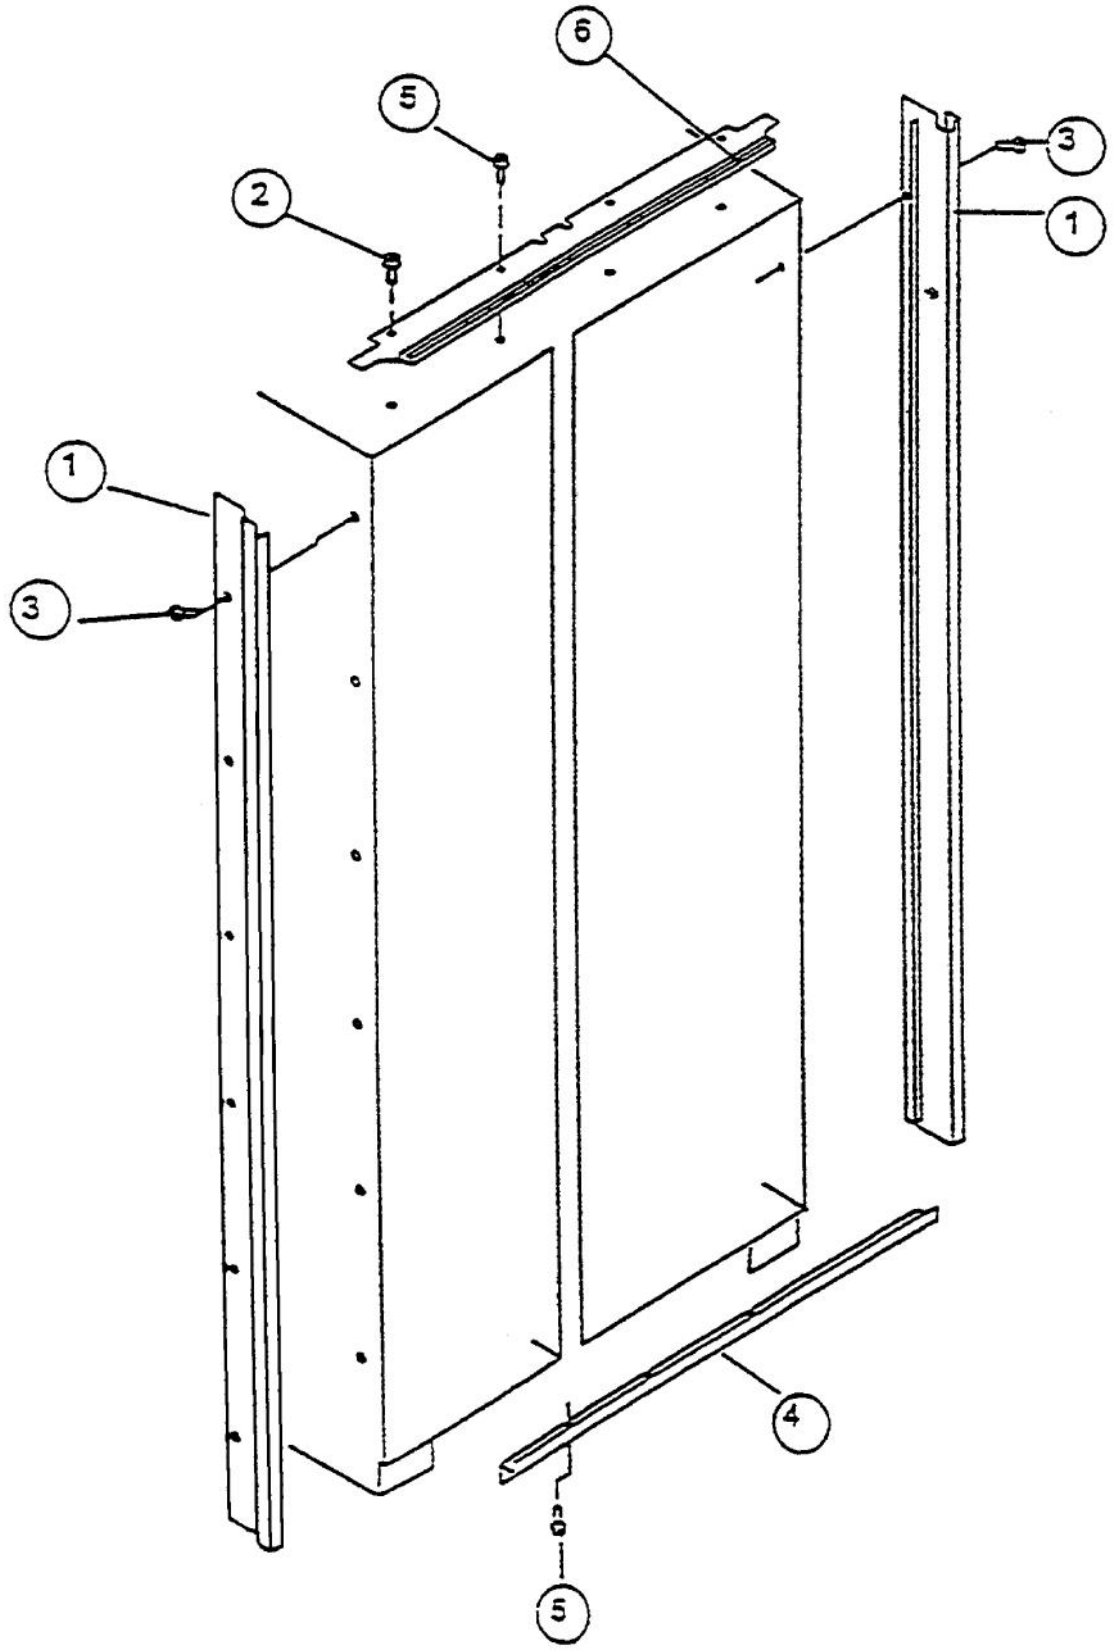

Ref #	Part Number	Qty.	Description
1	PR10001		CABINET TRIM XRH/XLH VIKEPK000017SS
NI	C9302832BR		CABINET TRIM - BR
NI	PR100075		CABINET TRIM WC2004945
NI	C9304227		SUB TO C9302832BR - CABINET TRIM 42 BR
2	PR120001		SCREW - UPPER TRIM/OUTER (2003857)
3	PR120002		SCREW SIDE TRIM 2001297
NI	PR120107		SCREW 1163283
4	PR100024		CABINET TRIM - LOWER (2003591)
NI	PR100101		TRIM CABINET BOTTOM 2004538
5	PR120000		SCREW - UPPER TRIM/INNER (488649)
6	PR100026		CABINET TRIM - UPPER (2003646)