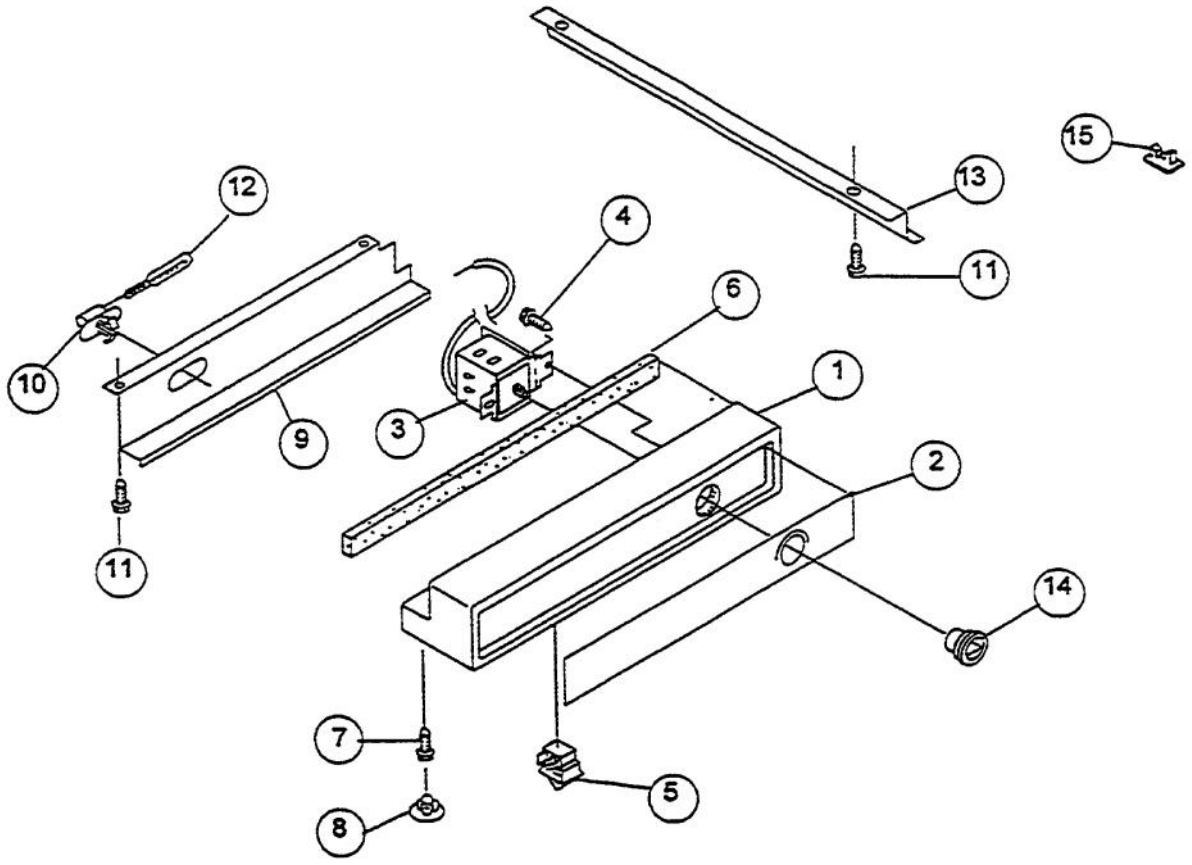

Ref #	Part Number	Qty.	Description
1	PR100032		CONTROL PANEL FREEZER 1113626
2	PR100034		LABEL CONTROL PANEL FRZR 2004112
3	PR110009		THERM BARRIER ASSY FREE 1113466
4	PR120019		SCREW - THERMOSTAT/BARRIER (488974)
5	PR110010		ROCKER ARM SWITCH WPNO.4387911
6	PR150043		SEAL - CONTROL PANEL FRZR 2001073
7	PR120016		SCREW - CONTROL PANEL (489260)
8	PR120017		HOLE PLUG - CONTROL PANEL (2000153)
9	PR130070		GUARD - CONTROL PANEL (FREEZER) (11
10	PR110001		LIGHT SOCKET (1112613)
11	PR120005		SCREW 488729
12	PR110002		LIGHT BULB
13	PR130072		CHANNEL - WIRING (FREEZER) (2001973
14	PR110011		CONTROL KNOB - CONTROL PANEL (FREEZ
15	PR120015		CLIP - CONTROL PANEL WIRING (111537