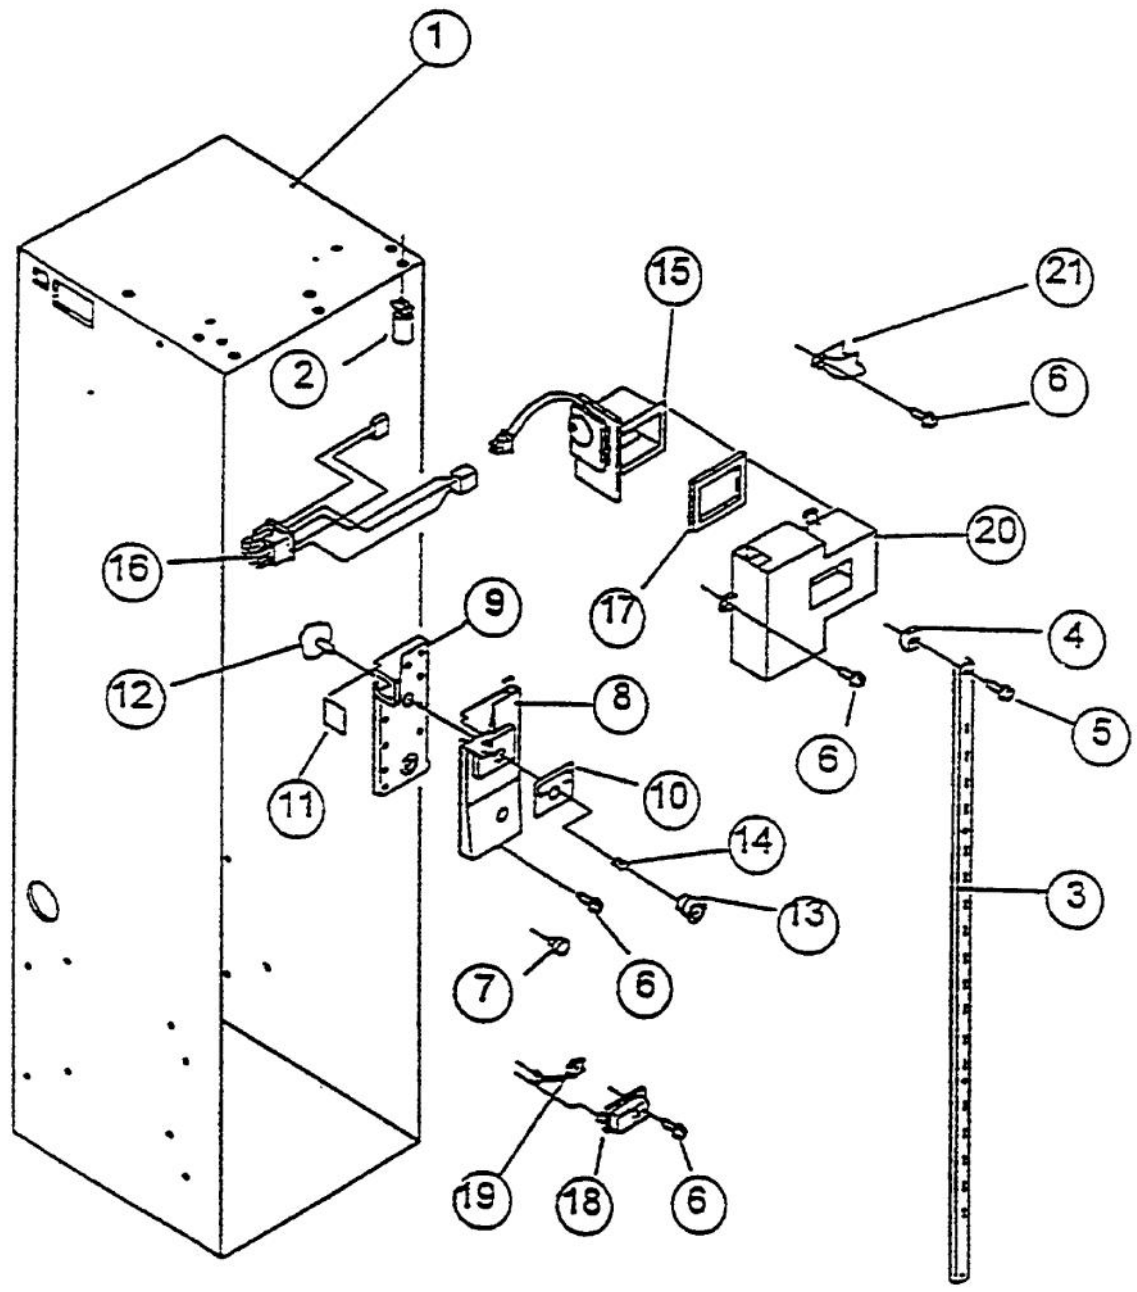

Ref #	Part Number	Qty.	Description
1	NOT REPLACEABLE		LINER
2	PR120007		BUSHING - CONTROL PANEL (SPACER) (1
3	PR140008		SUPPORT BAR - SHELF (2001117)
4	PR120013		BUSHING - LADDER (SUPPORT) (520965)
5	PR120012		SCREW LADDER 488357
6	PR120005		SCREW 488729
7	PR120014		HOLE PLUG (1112257)
8	PR130010		COVER PLATE-MEAT PAN AIR (2000740)
9	PR130011		AIR DUCT - MEAT PAN (2000337)
10	PR100006		LABEL - MEAT PAN CONTROL (2004071)
11	PR150002		SEAL - AIR DUCT (2001326)
12	PR110003		CONTROL SWITCH - MEAT PAN DAMPER (1
13	PR110004		CONTROL KNOB - MEAT PAN DAMPER (200
14	PR120018		RETAINER - CONTROL KNOB (837444)
15	PR110006		AIR BAFFLE ASSEMBLY WPNO.2004484
NI	PR130094		AIR BAFFLE ASSY. WPNO.2004484
16	PR150003		WIRING HARNESS - AIR BAFFLE (200107
17	PR150004		SEAL - AIR BAFFLE COVER (2001146)
18	PR130012		COVER - THERMISTOR (1116793)
19	PR110005		THERMISTOR 1116959
20	PR130013		COVER - AIR BAFFLE (438656)
21	PR130014		GUARD - AIR RETURN (2003577)