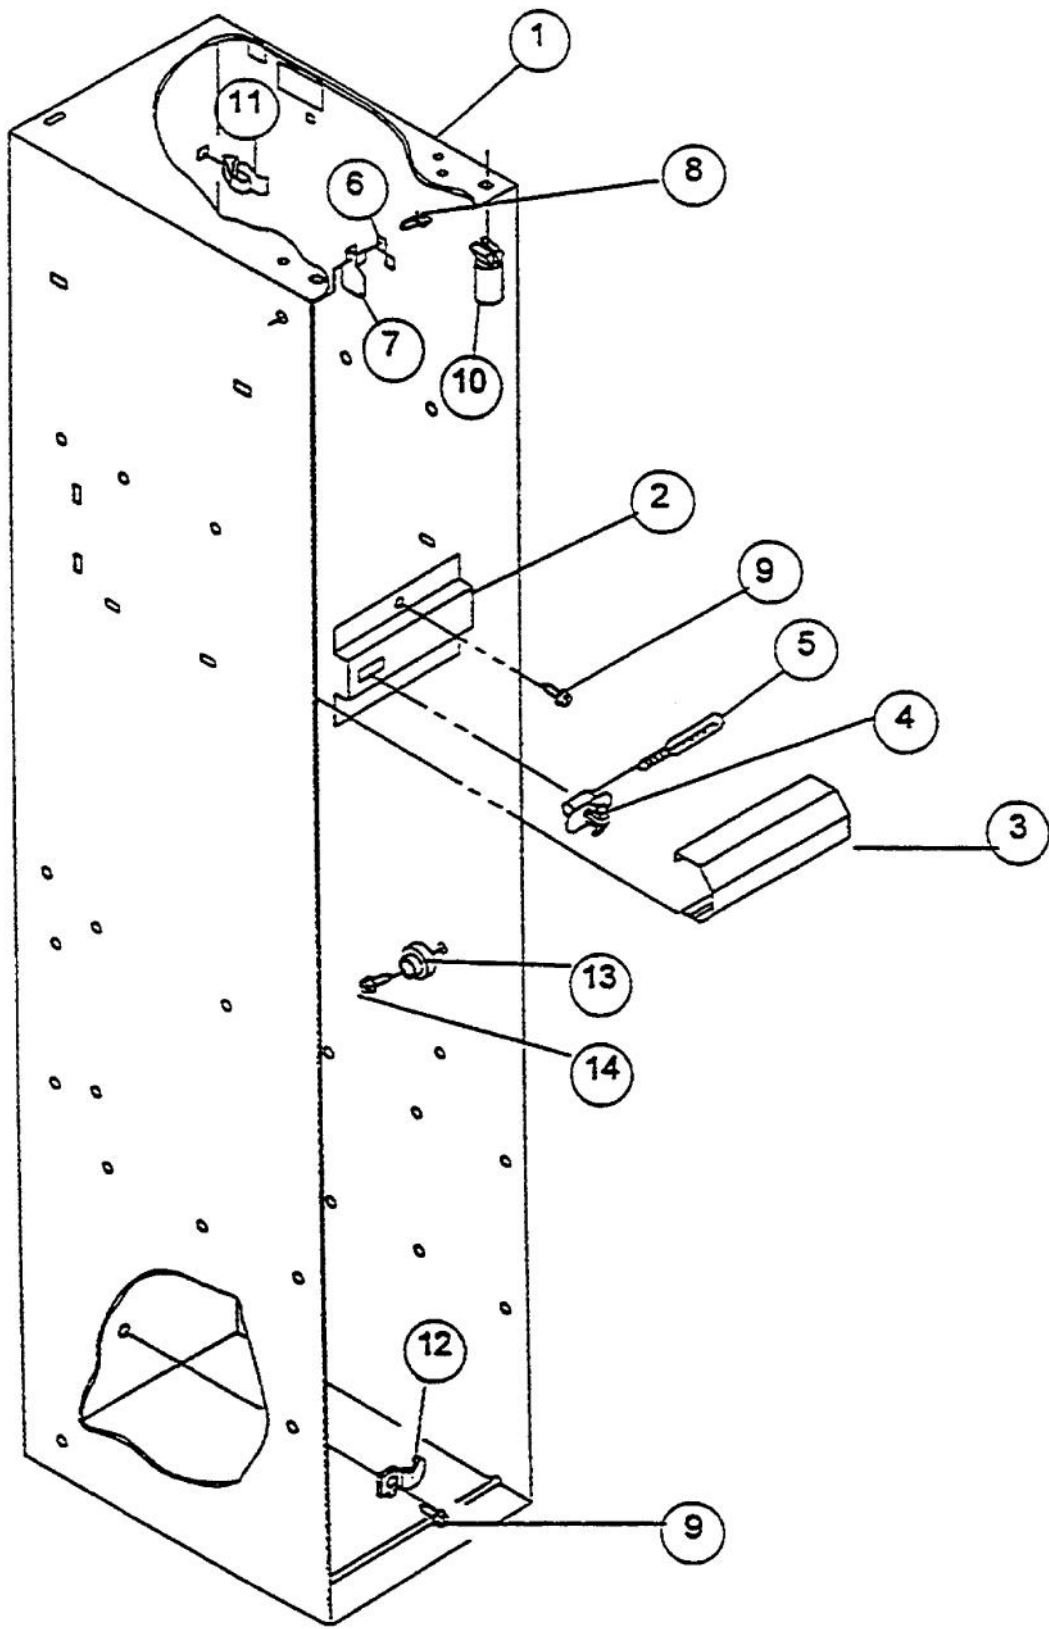

Ref #	Part Number	Qty.	Description
1	NOT REPLACEABLE		LINER
2	PR130000		BRACKET - FREEZER LIGHT (1113649)
3	PR110000		LIGHT LENS - FREEZER (1113650)
4	PR110001		LIGHT SOCKET (1112613)
5	PR110002		LIGHT BULB
6	PR120008		CLIP - ICE MAKER SUPPORT (538533)
7	PR120011		GROMMET - SCREW (2000193)
8	PR120004		SCREW - GROMMET (488552)
9	PR120005		SCREW 488729
10	PR120007		BUSHING - CONTROL PANEL (SPACER) (1
11	PR120003		CLIP - AIR DUCT (842534)
12	PR120009		EVAPORATOR SUPPORT (1112260)
13	PR120010		BUSHING - SHELF (STUD) (658944)
14	PR120006		SCREW - STUD SHELF (487559)