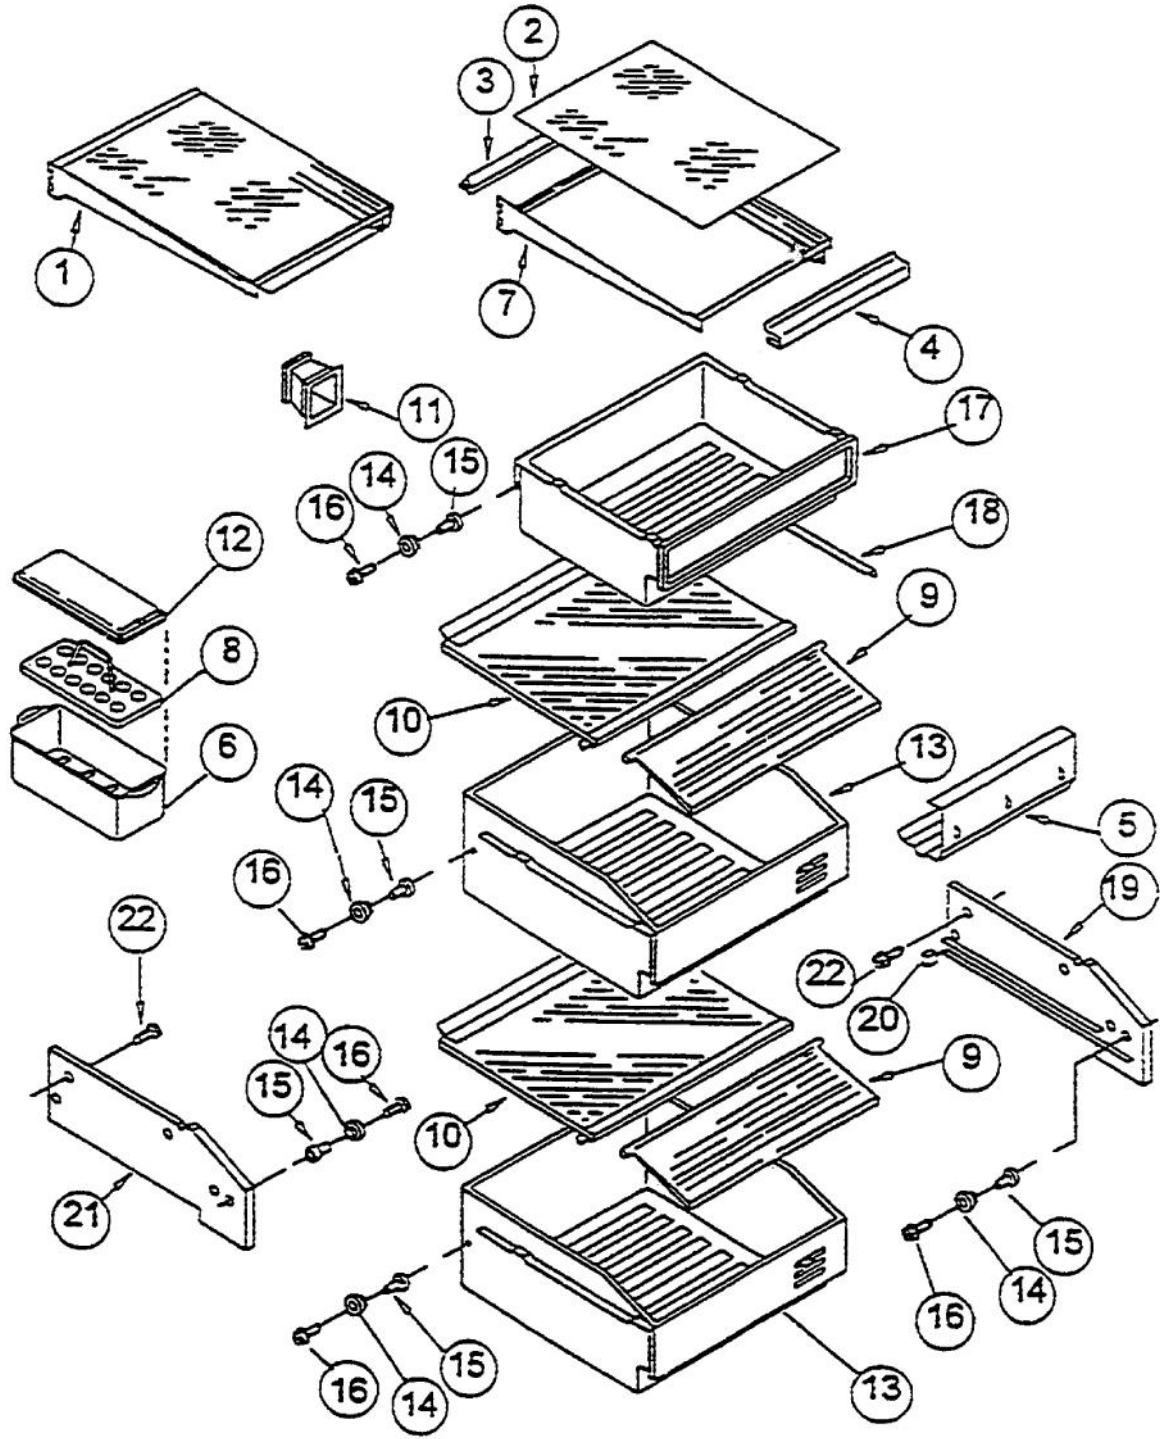

Ref #	Part Number	Qty.	Description
1	PR160034		FRAME - SHELF (1113543)
2	PR160036		GLASS - SHELF (2004115)
3	PR160038		REFLECTOR - SHELF (1113547)
4	PR150045		SEAL - GLASS (1113791)
5	PR160003		RACK - WINE (2179404K)
6	PR160004		BIN - EGG (2216624K)
7	PR160040		FRAME MEAT PAN ASSY 2006524
8	PR160006		PAN - EGG (CARRIER) (2164373)
9	PR160042		COVER - CRISPER PAN (1113894)
10	PR160044		CRISPER GLASS
11	PR160009		CONNECTOR MEAT PAN 2000742
12	PR160010		COVER - EGG BIN (2169935)
13	PR160046		PAN - CRISPER (2004186)
14	PR140009		ROLLER BASKET 4318078
15	PR140010		EYELET, ROLLER
16	PR120020		SCREW ROLLER 488930
NI	PR120109		SCREW 489211
17	PR160048		PAN - MEAT (2004192)
18	PR160015		GLASS - RETAINER (2002181)
19	PR160016		PAN SUPPORT CRISPER RH 2006515
20	PR120021		BUSHING - ROLLER (STOP) (1113169)
21	PR160017		PAN SUPPORT CRISPER LH 2006516
22	PR120005		SCREW 488729