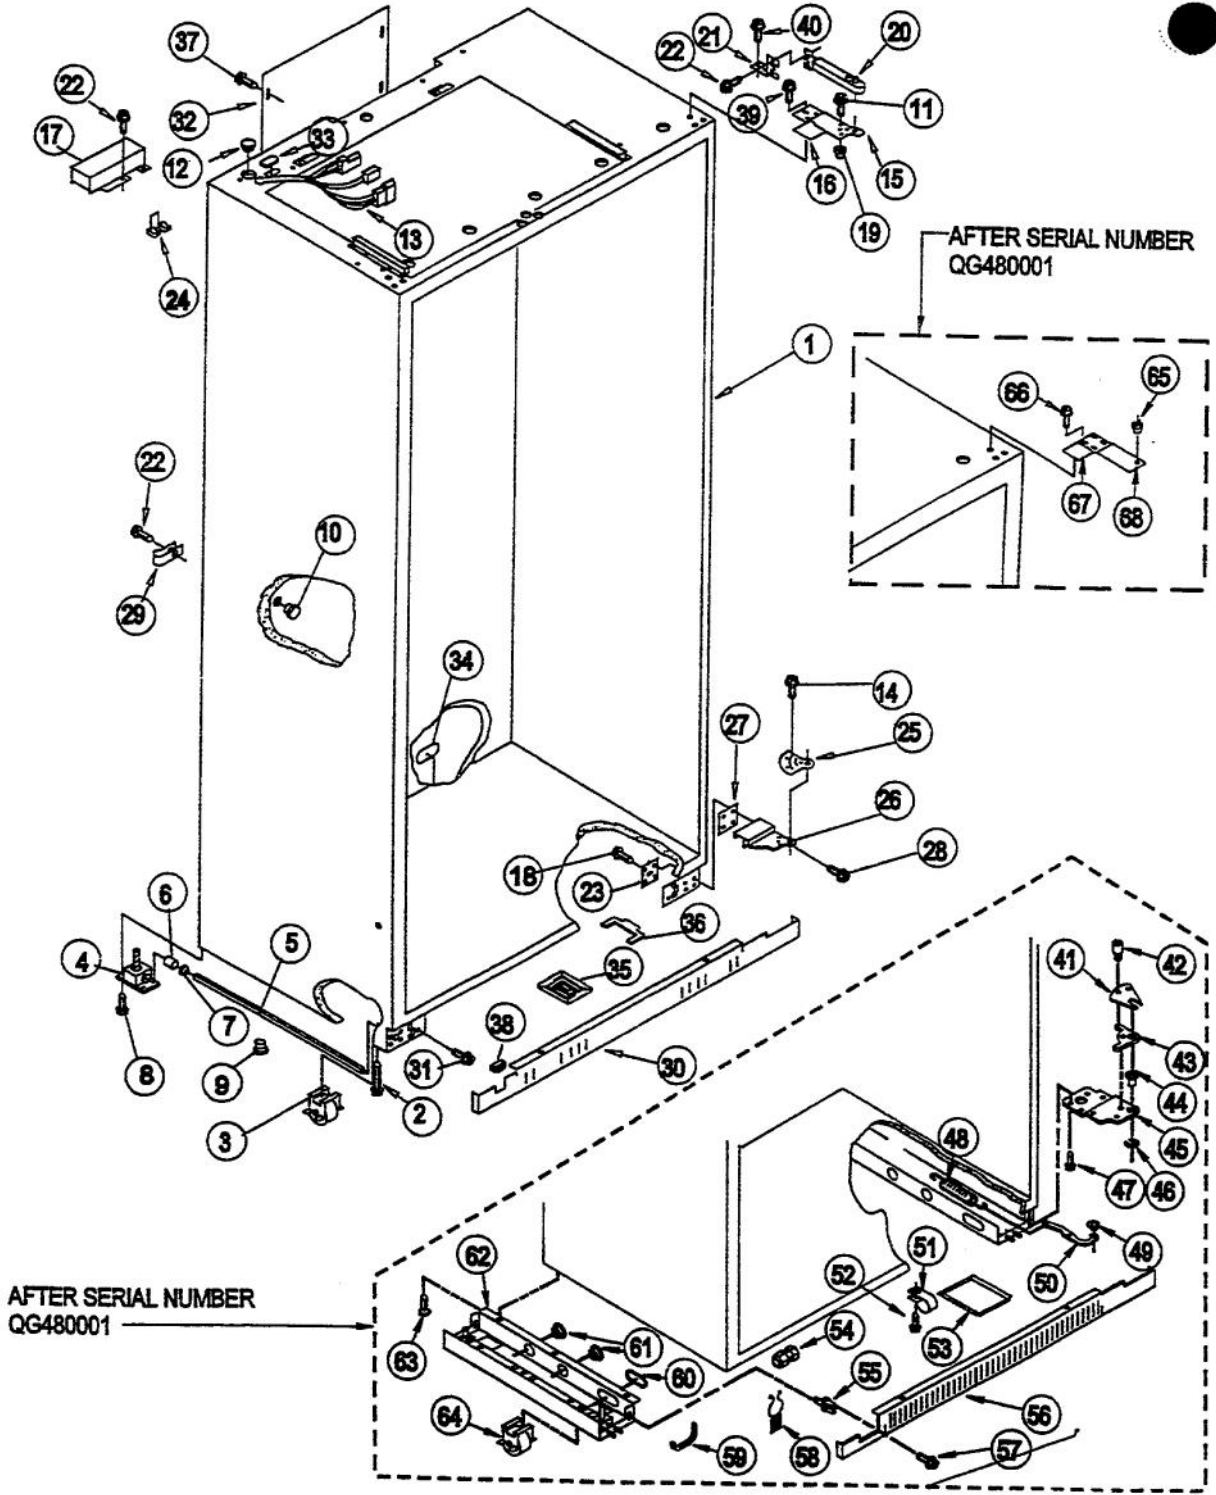

----- Manual continues below -----

Ref #	Part Number	Qty.	Description
1	PR110035		FAN MOTOR 4389155
2	PR130046		CLEARANCE CUP (2002732)
3	PR110022		FAN BLADE (2169142)
4	PR130040		FAN MOTOR SUPPORT BRACKET - DOUBLE 548263
5	PR130041		SINGLE BRACKET
6	PR120058		GROMMET - RESERVOIR FAN MOTOR BRACK
7	PR120005		SCREW 488729
8	PR130081		AIR DUCT DEFLECTOR - UPPER (2003925
9	PR120051		SCREW - (GROUND) RESERVOIR FAN MOTO
10	PR120052		CLIP - RESERVOIR TUBE (CLAMP) (4883
11	PR120053		CLIP - NYLON (489348)
12	PR130043		WIRING CHANNEL (2001145)
13	PR120054		FASTENER - CLEARANCE CUP (1112871)
14	PR130044		FAN SUPPORT HOUSING (2000783)
15	PR130083		AIR DUCT DEFLECTOR - LOWER (2003928
16	PR120055		SCREW - RESERVOIR FAN MOTOR BRACKET
17	PR130085		AIR DUCT COVER PLATE (2003919)
18	PR130048		ICEMAKER AIR DEFLECTOR (2000048)
19	PR150020		AIR BAFFLE GASKET (1112869)
20	PR130049		AIR OUTLET COVER (2003576)
21	PR130087		EVAPORATOR COVER (2005036)
22	PR130089		MEAT PAN DUCT CHANNEL (2000795)
23	PR120056		SCREW - EVAPORATOR COVER (487539)
24	PR130051		EVAPORATOR BRACKET (1112840)
25	PR130091		AIR DUCT VENT (1112852)
26	PR150025		RESERVOIR (2209687)
27	PR120057		SCREW - RESERVOIR (488280)
28	PR130053		EVAPORATOR COVER RAIL - L.H. (20006
29	PR150021		EVAPORATOR COVER GASKET (2001337)
30	PR150022		GASKET
31	PR150023		FAN SUPPORT HOUSING GASKET - LONG (
32	PR150024		MEAT PAN DUCT GASKET (2001081)