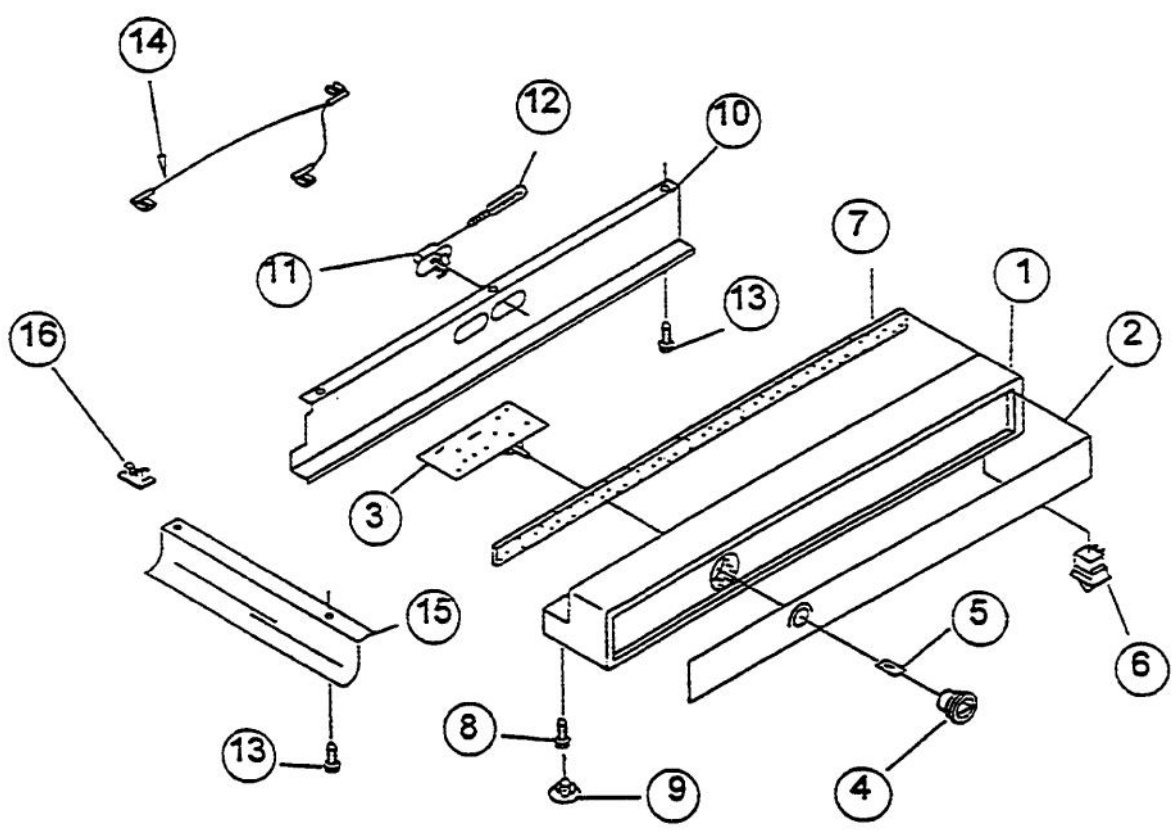

Ref #	Part Number	Qty.	Description
1	PR100028		CONTROL PANEL
2	PR100030		LABEL CONTROL PANEL REFR 2004111
3	PR150005		CIRCUIT BOARD REFRIG 4388656
4	PR110007		CONTROL KNOB - CONTROL PANEL (REFRI
5	PR120018		RETAINER - CONTROL KNOB (837444)
6	PR110008		SWITCH, ROCKER ARM
7	PR150041		SEAL - CONTROL PANEL (REFRIGERATOR)
8	PR120016		SCREW - CONTROL PANEL (489260)
9	PR120017		HOLE PLUG - CONTROL PANEL (2000153)
10	PR130068		GUARD - CONTROL PANEL (REFRIGERATOR
11	PR110001		LIGHT SOCKET (1112613)
12	PR110002		LIGHT BULB
13	PR120005		SCREW 488729
14	PR150007		WIRING HARNESS - REFRIGERATOR LIGHT
15	PR130016		CHANNEL - WIRING (REFRIGERATOR) (20
16	PR120015		CLIP - CONTROL PANEL WIRING (111537