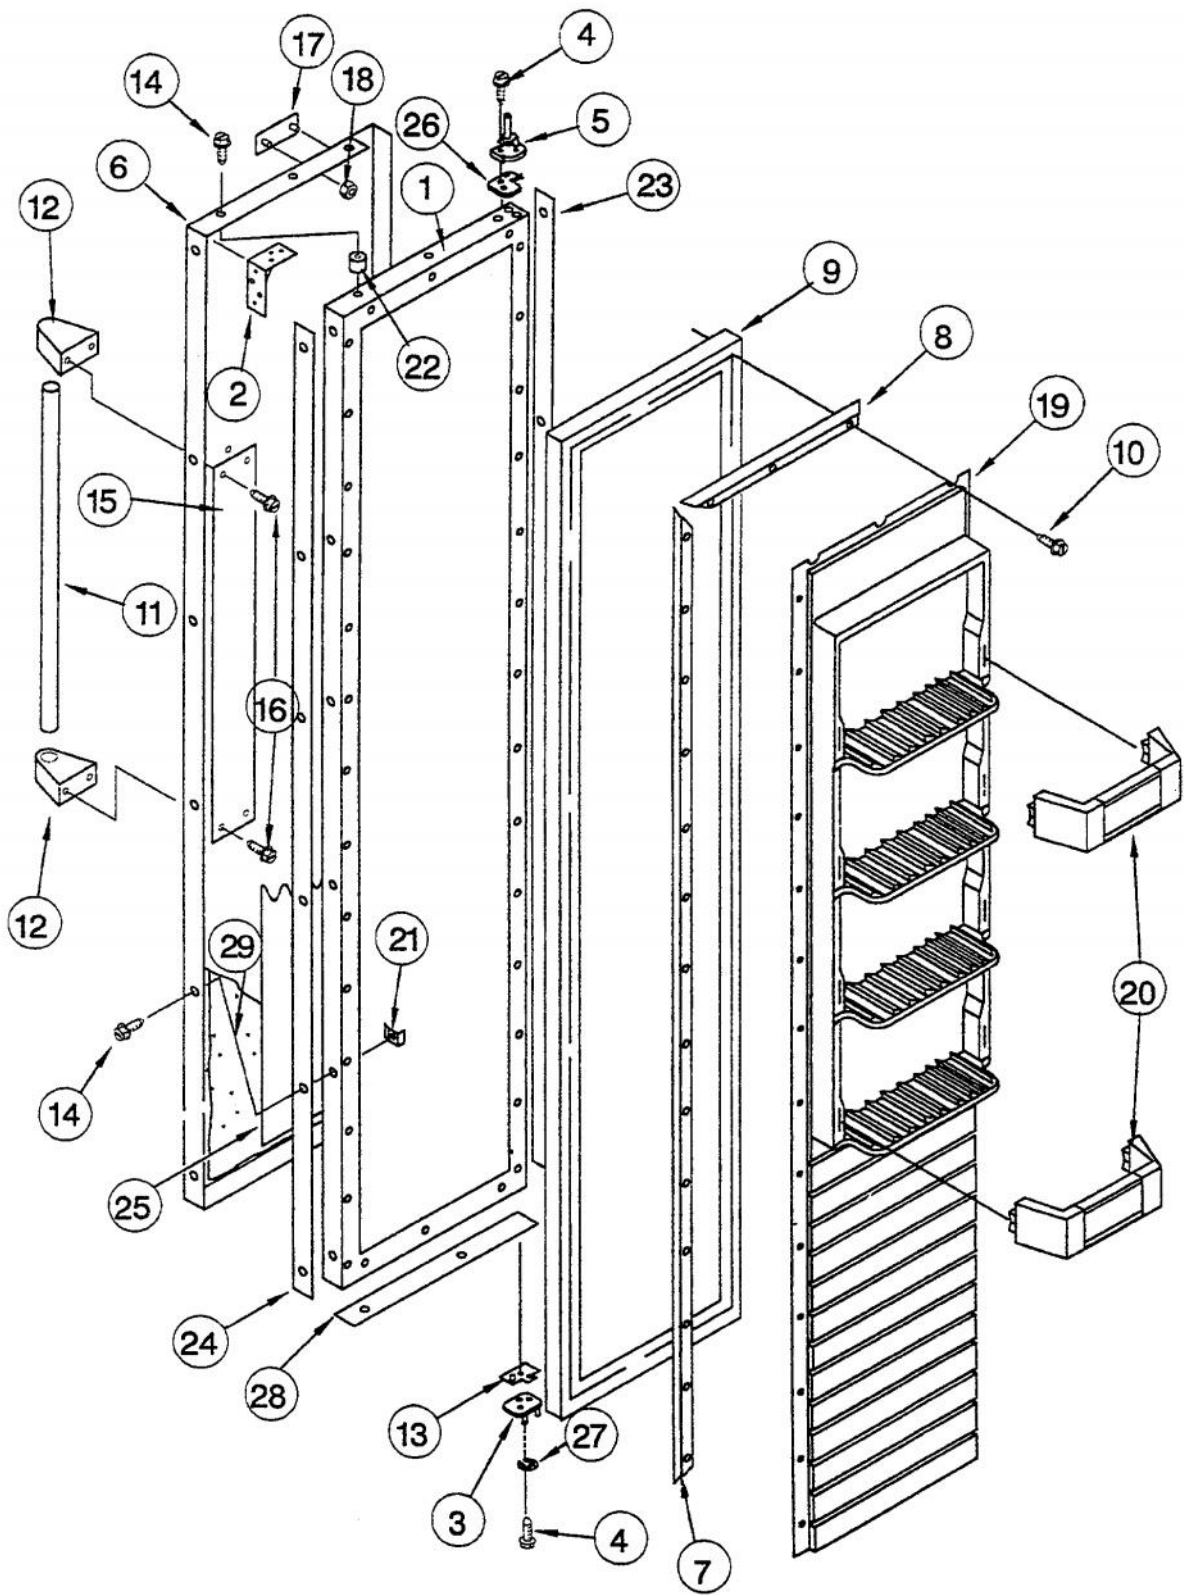

Ref #	Part Number	Qty.	Description
1	PR100048		DOOR PANEL (INCLUDES INSULATION)
2	PR130023		BRACE - DOOR CORNER (2258951)
3	PR140013		HINGE ASSEMBLY - L.H. LOWER DOOR (2
NI	PR140027		LEAF HINGE ASSY-BOTTOM WPNO.2004524
4	PR120030		SCREW DOOR HINGE 489282
5	PR140011		HINGE ASSEMBLY - L.H. UPPER DOOR (2
NI	PR140036		HINGE ASSY. (TOP) WPNO.2005329
6	PK010033		SUB TO B2002828 - 42 FRZR DOOR SKIN SS
NI	C9002828AL		O/S DOOR PANEL-LH XALX (VCSB42)
NI	C9002828BK		O/S DOOR PANEL-LH XBKX (VCSB42)
NI	C9002828BU		O/S DOOR PANEL-LH XBUX (VCSB42)
NI	C9002828FG		O/S DOOR PANEL-LH XFGX (VCSB42)
NI	C9002828GG		O/S DOOR PANEL-LH XGGX (VCSB42)
NI	C9002828LN		O/S DOOR PANEL-LH XLNX (VCSB42)
NI	C9002828PL		O/S DOOR PANEL-LH XPLX (VCSB42)
NI	C9002828VB		O/S DOOR PANEL-LH XVBX (VCSB42)
NI	C9002828WH		O/S DOOR PANEL-LH XWHX (VCSB42)
7	PR130024		RETAINER GASKET - SIDE
8	PR130079		BRACKET - L.H. DOOR GASKET UPPER/LO
9	PR150086		FRZ DOOR GSKT - 2188318A
10	PR120005		SCREW 488729
11	F0002823SS		DOOR HANDLE-VCSB 36/42/48(CUT-TO-SZ 25.188)
NI	F0002823BR		DOOR HANDLE-VCSB36/42/48 (CUT-TO-SZ
12	PE030001		BRACKET, DOOR, HANDLE
NI	PE030001PVD		END CAP DOOR HANDLE XBR
13	PR130027		BRACE - DOOR HINGE (2003982)
NI	PR140032		DOOR, SPACER (BOTTOM) WPNO.2004549
14	PR120029		SCREW DOOR PANEL 488849
NI	PR120117		SCREW 2005047
15	PR130028		PLATE, HANDLE
16	PD010019		BLT-1/4-20X3/8HEX WASHER SERATED
17	PE010030		LOGO, 6, PRO, BK
NI	PE010031		LOGO 6 (VGRC) XBK/WHX
NI	PE010068		LOGO, 6, PRO, BK/BR
NI	PE010076		LOGO 6 (VGRC) XBR/WHX
32	PD030009		CLAMP, AL-8 (.500)
19	PR100050		DOOR PANEL (INNER)-L.H. (2000178)
20	PR160070		BIN SHELF LH DOOR 2004213
21	PR120027		SCREW RETAINER DOOR 939101
22	PR120028		SPACER, TOP
NI	PR100086		SUB TO PR100012 - TOP GRILLE
23	PR130029		BRACE - DOOR SIDE W/HNGS 2005030
NI	PR140035		SPACER, HINGE SIDE WPNO.2005030
24	PR130030		BRACE DOOR SIDE W/O HINGES 2004335
NI	PR140037		SPACER WPNO.2005330
25	PR150012		INSULATION - FOAM FILLER WPNO.2005327
NI	PR150076		FILLER, FOAM WPNO.2005325
26	PR140030		SPACER-DOOR (TOP) WPNO.2004520
27	PR120110		RING RETAINING 2004881
28	PR140040		SPACER DOOR, SKIN WPNO.2004932
29	PR150075		INSULATION WPNO.205057