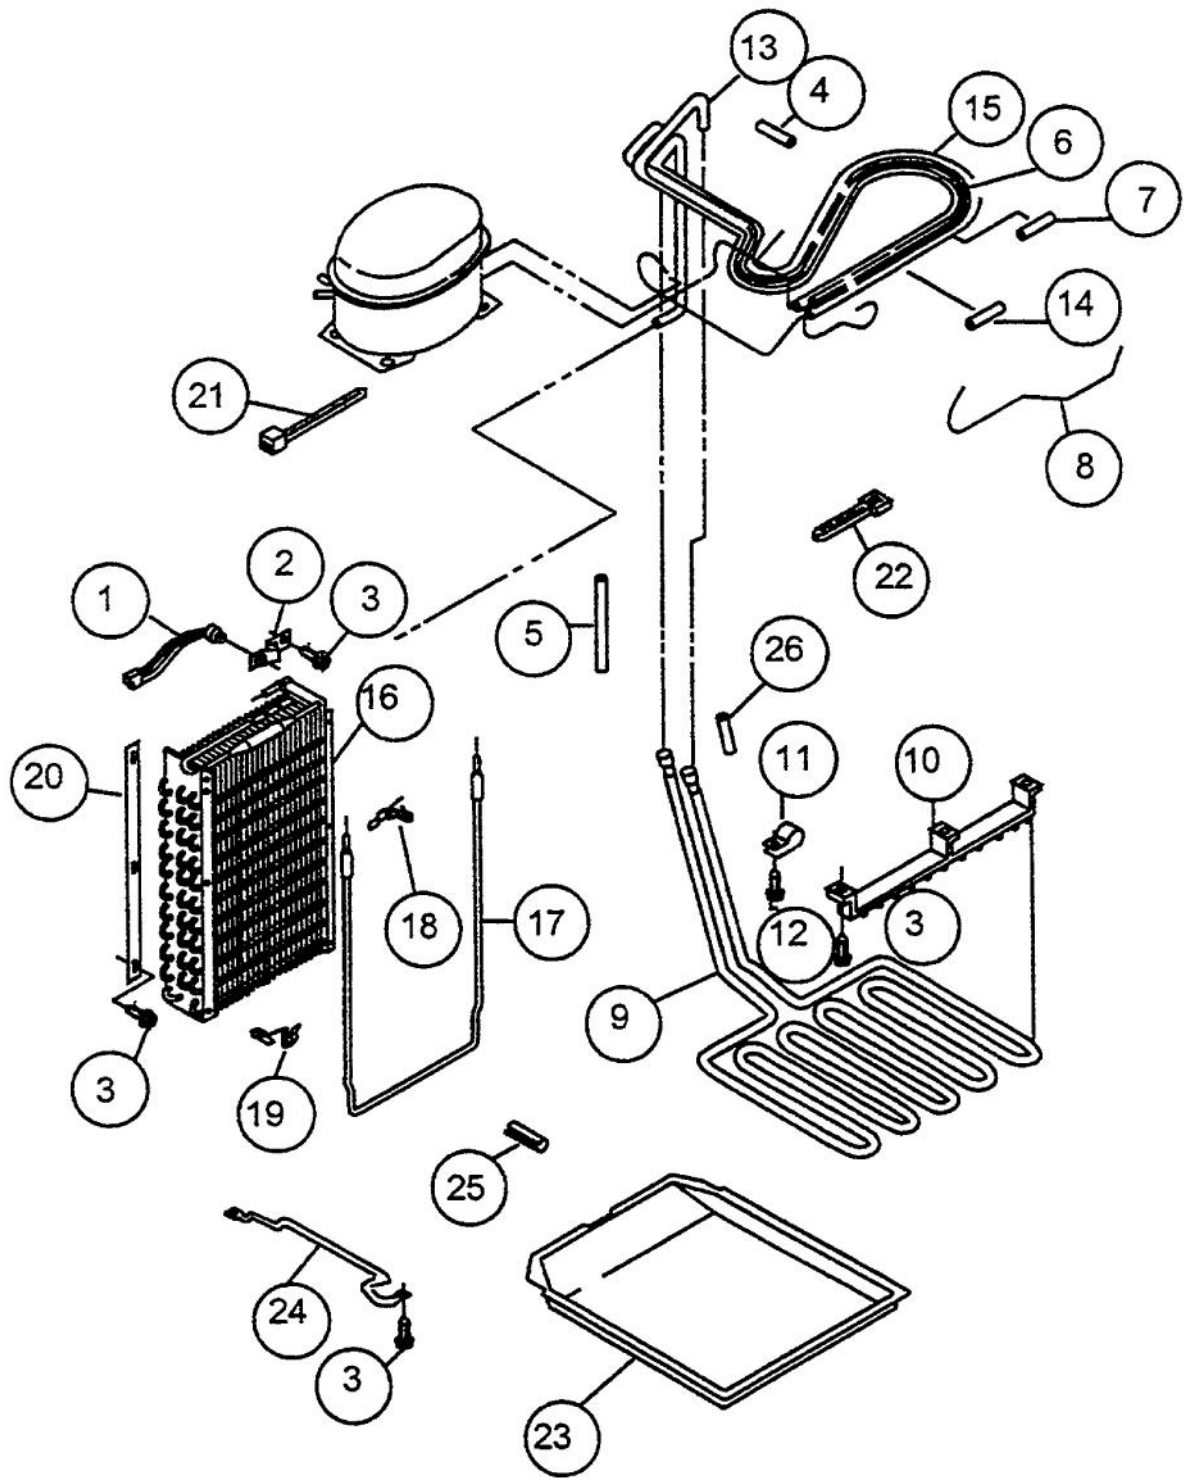

Ref #	Part Number	Qty.	Description
1	PR150026		DEFROST BI-METAL HARNESS (4387499)
2	PR120047		CLIP - BI-METAL DEFROST (1113043)
3	PR120005		SCREW 488729
4	PR120091		SLEEVE SHORT 2003271
5	PR120092		SLEEVE LONG 2002171
6	PR150034		CONDENSER INLET TUBE (2002999)
7	PR150027		TUBE - DRIER CONNECTOR (2003015)
8	PR120093		SLEEVE (2003484)
9	PR150053		HEATER - DRAIN PAN (2002993)
NI	PR130095		HEATER DRAIN PAN (2004545)
10	PR130036		HANGER, HEATER
11	PR130037		HEATER BRACKET (1113105)
12	PR120048		SCREW (487534)
13	PR150029		TUBE - DISCHARGE (2002995)
14	PR150055		HEAT EXCHANGER
15	PR150056		EVAPORATOR
16	PR150057		DEFROST HEATER (2000631)
17	PR120049		CLIP - HEATER-UPPER (CLAMP) (111304)
18	PR120050		CLIP - HEATER-LOWER (CLAMP) (1108431)
19	PR150033		EVAPORATOR GASKET (1112844)
20	PR120096		WIRE TIE (3347868)
21	PR120095		STRAP (851095)
22	PR160033		DRAIN PAN (2001264)
23	PR130038		DRAIN PAN BRACKET - L.H. (1113206)
NI	PR130039		DRAIN PAN BRACKET - R.H. (1113207)
24	PR120097		DAMPENER (513942)