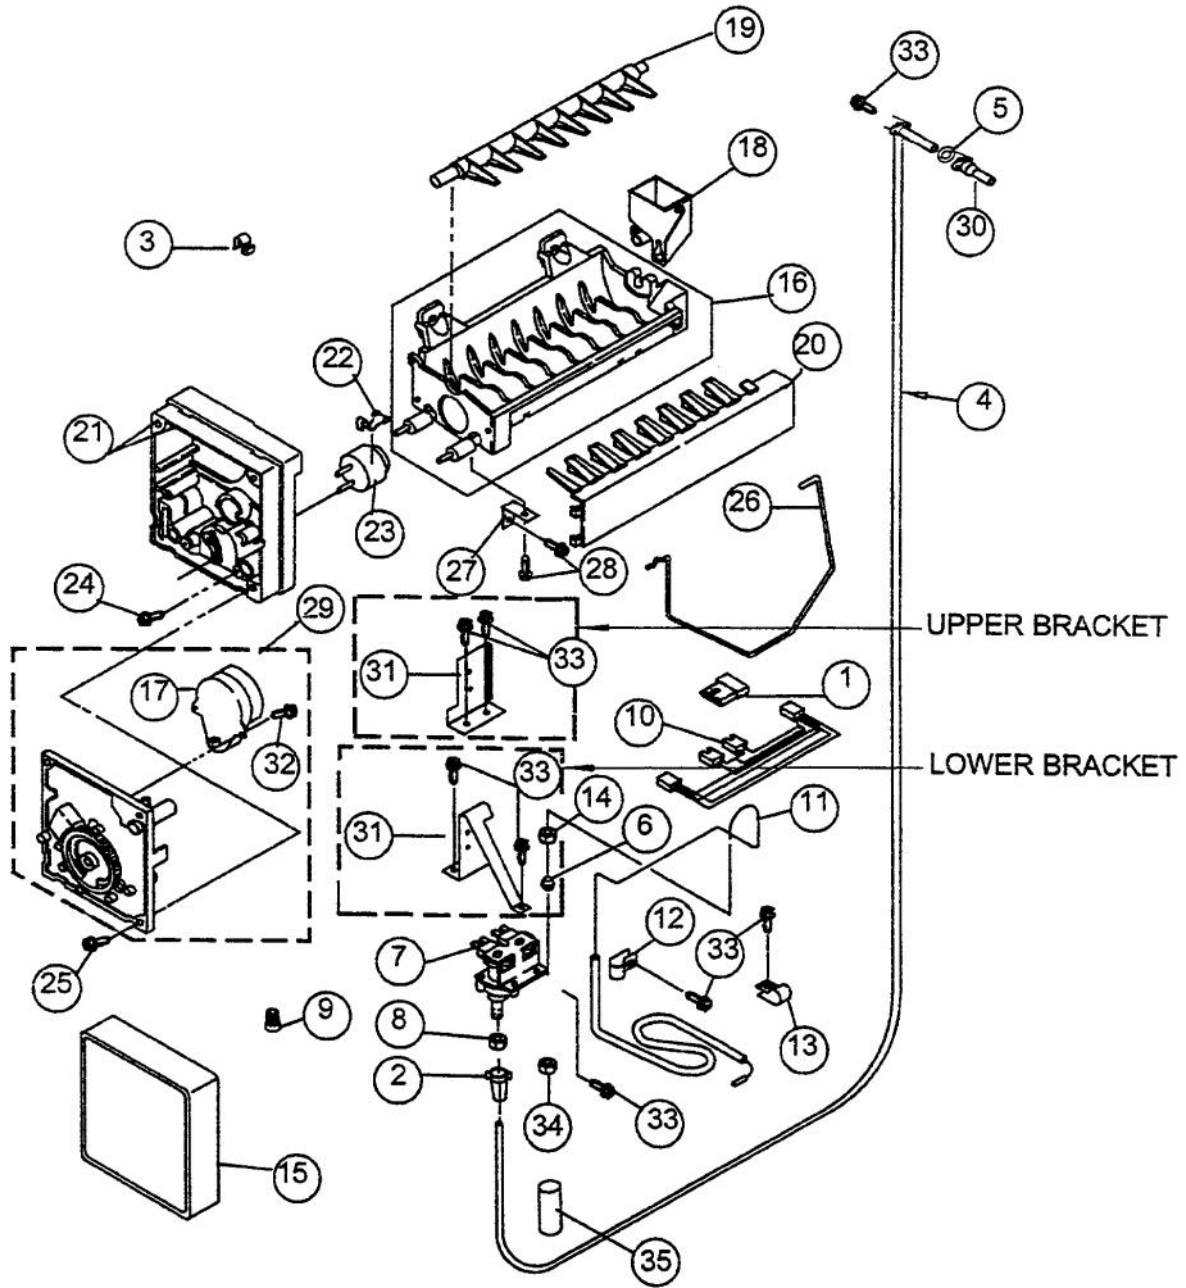

Ref #	Part Number	Qty.	Description
1	PR150013		ELECTRICAL CONNECTOR (2154472)
2	PR120090		TUBE INSERT (4387491)
3	PR120059		CLIP, FUSE
4	PR150019		WATER INLET TUBE ASSEMBLY
5	PR150014		SEAL GASKET (1106508)
6	PR120060		SCREW - ICE MAKER SOLENOID VALVE (4
7	PR110023		VALVE SOLENOID 2188542
8	PR120061		NUT - ICE MAKER SOLENOID VALVE/INSE
9	PR150015		WIRE CONNECTOR (227991)
10	PR150016		WATER VALVE WIRE HARNESS (2003477)
11	PR150017		COPPER WATER LINE (2001353)
12	PR120053		CLIP - NYLON (489348)
13	PR120090		TUBE INSERT (4387491)
14	PR120062		NUT - ICE MAKER SOLENOID VALVE/COPP
15	PR130055		MOLD AND HEATER SUPPORT COVER (2174
16	PR130056		MOLD AND HEATER (628228)
17	PR110024		MOTOR WPNO.628366
18	PR130057		WATER RESERVOIR CUP (628356)
19	PR130058		EJECTOR MOLD (627843)
20	PR130059		ICE STRIPPER MOLD (2182124)
21	PR130060		MOLD AND HEATER SUPPORT (627790)
22	PR120087		RETAINER - THERMOSTAT (627796)
23	PR110025		THERMOSTAT (627985)
24	PR120063		SCREW - ICE MAKER MOLD/HEATER SUPPO
25	PR120064		SCREW - ICE MAKER MODULE ASSEMBLY (
26	PR130063		SHUT OFF ARM BRACE (2304354)
27	PR130061		MOLD AND HEATER SUPPORT BRACKET (21
28	PR120065		SCREW - ICE MAKER MOLD&HEATER BRACK
29	PR110026		MOTOR MODULE ASSY (INCLUDES MOT.)W10122536
30	PR150018		WATER INLET TUBE - UPPER END CAP (2
NI	PR150063		TUBE WATER HEATER KIT 2004594
31	PR130062		WATER VALVE MOUNTING BRACKET (20008
32	PR120066		SCREW - ICE MAKER MOTOR (489136)
33	PR120005		SCREW 488729
34	PR120067		NUT - ICE MAKER SOLENOID VALVE (112
32	PR160032		ICEMAKER ASSY COMP 4317943