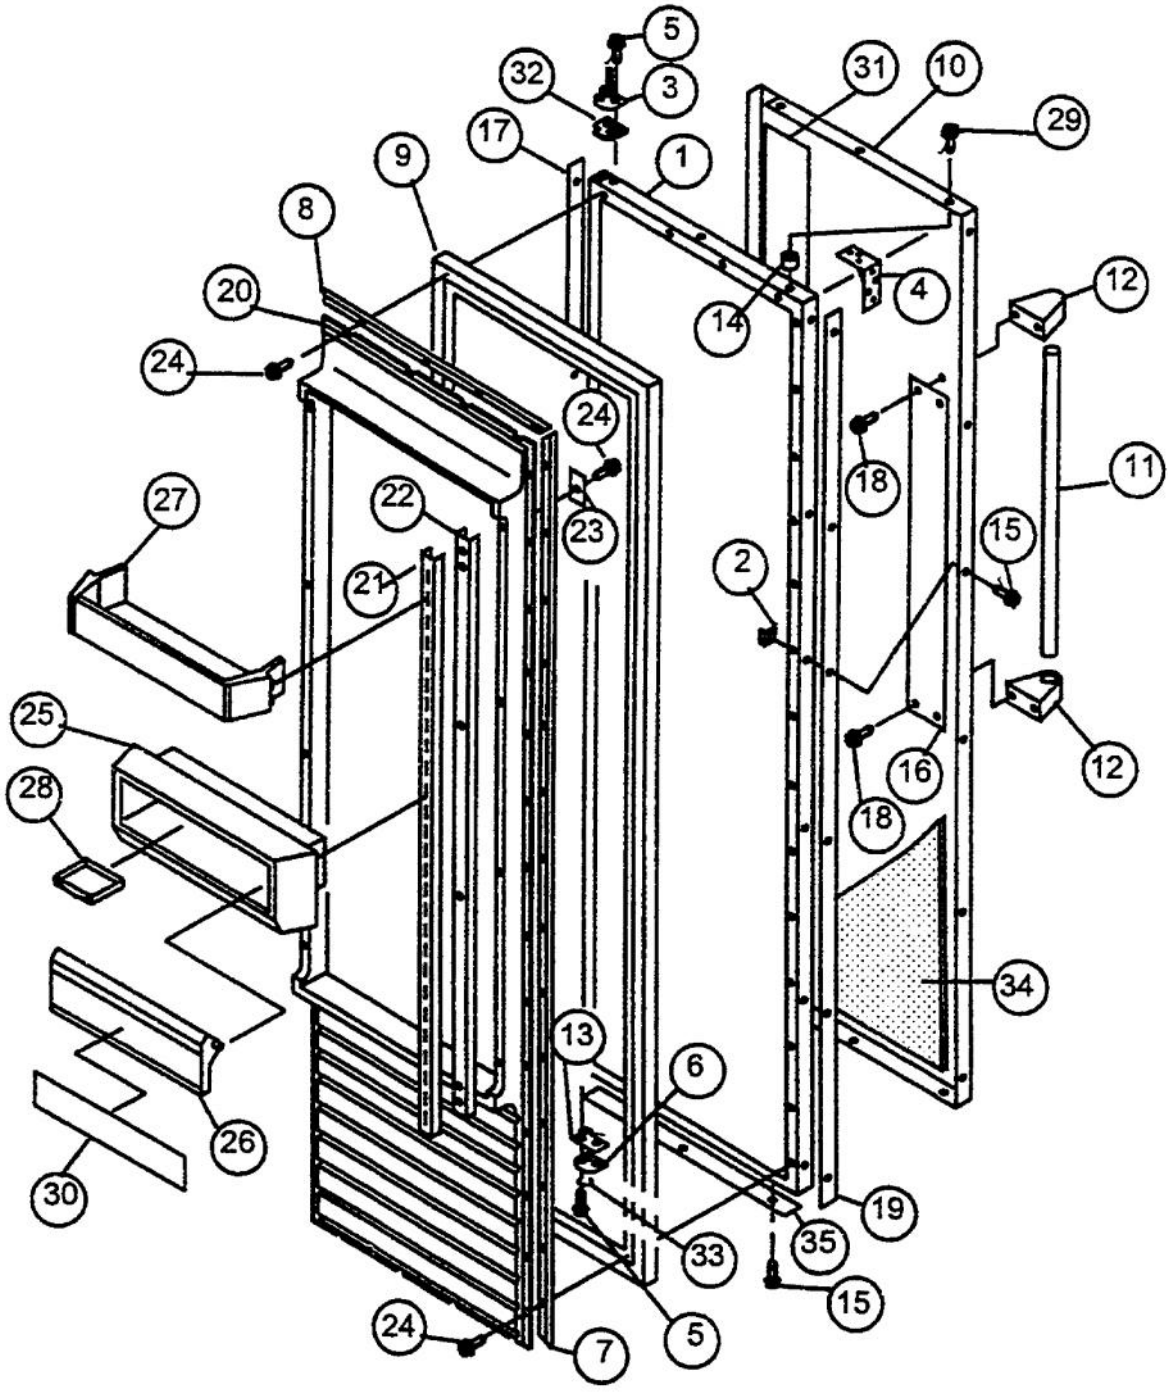

Ref #	Part Number	Qty.	Description
1	PR100042		DOOR PANEL (OUTER)-R.H. WITH INSULA
2	PR120027		SCREW RETAINER DOOR 939101
3	PR140012		HINGE ASSEMBLY - R.H. UPPER DOOR (2
NI	PR140036		HINGE ASSY. (TOP) WPNO.2005329
4	PR130023		BRACE - DOOR CORNER (2258951)
5	PR120030		SCREW DOOR HINGE 489282
6	PR140014		HINGE ASSY RH LOWER DOOR 2003986
NI	PR140028		HINGE ASSY LEAF BOTTOM 2004523
7	PR130024		RETAINER GASKET - SIDE
8	PR130076		RETAINER GASKET - TOP / BOTTOM
9	PR150083		REF DOOR GSKT - 2188320A
10	PK010034		SUB TO B2002829
NI	C9002829AL		O/S DOOR PANEL-RH XALX (VCSB42)
NI	C9002829BK		O/S DOOR PANEL-RH XBKX (VCSB42)
NI	C9002829BU		O/S DOOR PANEL-RH XBUX (VCSB42)
NI	C9002829FG		O/S DOOR PANEL-RH XFGX (VCSB42)
NI	C9002829GG		O/S DOOR PANEL-RH XGGX (VCSB42)
NI	C9002829LN		O/S DOOR PANEL-RH XLNX (VCSB42)
NI	C9002829PL		O/S DOOR PANEL-RH XPLX (VCSB42)
NI	C9002829VB		O/S DOOR PANEL-RH XVBX (VCSB42)
NI	C9002829WH		O/S DOOR PANEL-RH XWHX (VCSB42)
11	F0002823SS		DOOR HANDLE-VCSB 36/42/48(CUT-TO-SZ 25.188)
NI	F0002823BR		DOOR HANDLE-VCSB36/42/48 (CUT-TO-SZ
12	PE030001		BRACKET, DOOR, HANDLE
NI	PE030001PVD		END CAP DOOR HANDLE XBR
13	PR130027		BRACE - DOOR HINGE (2003982)
NI	PR140032		DOOR, SPACER (BOTTOM) WPNO.2004549
14	PR120028		SPACER, TOP
NI	PR140038		SPACER, TOP WPNO.2005433
15	PR120029		SCREW DOOR PANEL 488849
NI	PR120117		SCREW 2005047
16	PR130028		PLATE, HANDLE
17	PR130029		BRACE - DOOR SIDE W/HNGS 2005030
NI	PR140035		SPACER, HINGE SIDE WPNO.2005030
18	PD010019		BLT-1/4-20X3/8HEX WASHER SERATED
32	PR130030		BRACE DOOR SIDE W/O HINGES 2004335
NI	PR140037		SPACER WPNO.2005330
20	PR100044		DOOR PANEL (INNER)-R.H. (1113953)
21	PR140015		SUPPORT BAR INR DR SHELF 1113951
22	PR130031		BRACE - INNER DOOR SHELF SUPPORT BA
23	PR130032		PLATE - SCREW BACKUP (1112514)
24	PR120005		SCREW 488729
25	PR160064		BIN - UTILITY (R.H. DOOR) (1112721)
26	PR160066		COVER UTILITY BIN RH DOOR 2003464
27	PR160068		DOOR, SHELF
28	PR160030		TRAY - BUTTER (2165792K)
NI	PR160080		BUTTER TRAY WPNO.2165792
29	PR120026		SUB TO PR120117
30	PR100046		LABEL UTIL BIN CVR XRH DR 2004127
31	PR150012		INSULATION - FOAM FILLER WPNO.2005327
NI	PR150077		FILLER, FOAM WPNO.2005326
32	PR140042		NO LONGER AVAILABLE
33	PR120010		BUSHING - SHELF (STUD) (658944)
34	PR150074		INSULATION WPNO.2005056
35	PR140041		SPACER DOOR, SKIN WPNO.2257342