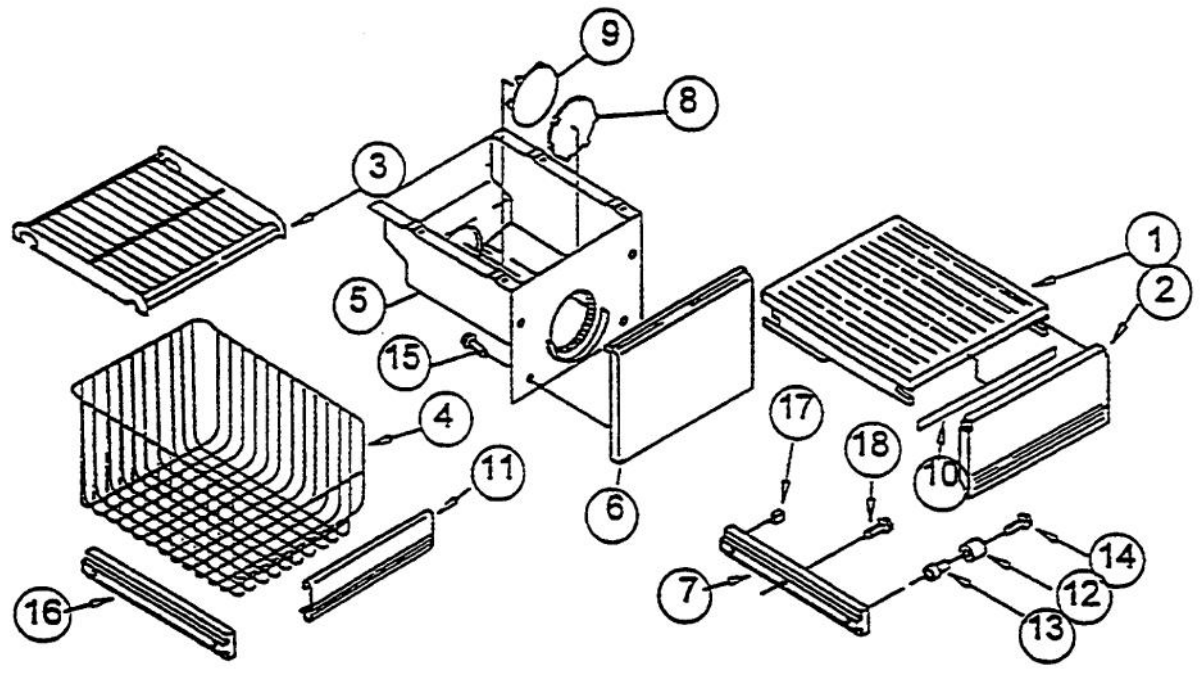

Ref #	Part Number	Qty.	Description
1	PR160050		RACK SHELF - SOLID (2003143)
2	PR160052		FRONT COVER - ICE COMPARTMENT (2004
3	PR160054		RACK SHELF - FIXED (1113637)
NI	PR160056		RACK SHELF - FIXED(DEEP) (1113565)
4	PR160058		BASKET 2208194
5	PR160060		CONTAINER - ICE WPNO. 2208907
6	PR160062		FRONT COVER - ICE CONTAINER (200304
7	PR160013		SUPPORT SLIDE - CONTAINER (R.H.) (2
NI	PR160012		SUPPORT SLIDE - CONTAINER (L.H.) (2
8	PR120022		HOLE PLUG - FRONT (ICE CONTAINER) (
9	PR120023		HOLE PLUG - REAR (ICE CONTAINER) (2
10	PR100052		OVERLAY
11	PR100036		BASKET TRIM
12	PR140009		ROLLER BASKET 4318078
13	PR140010		EYELET, ROLLER
14	PR120020		SCREW ROLLER 488930
15	PR120024		SCREW - FRONT COVER (488886)
16	PR160026		SUPPORT SLIDE-BASKET RH WPNO.2208198
NI	PR160025		SUPPORT SLIDE-BASKET LH WPNO.2208197
17	PR120021		BUSHING - ROLLER (STOP) (1113169)
18	PR120005		SCREW 488729