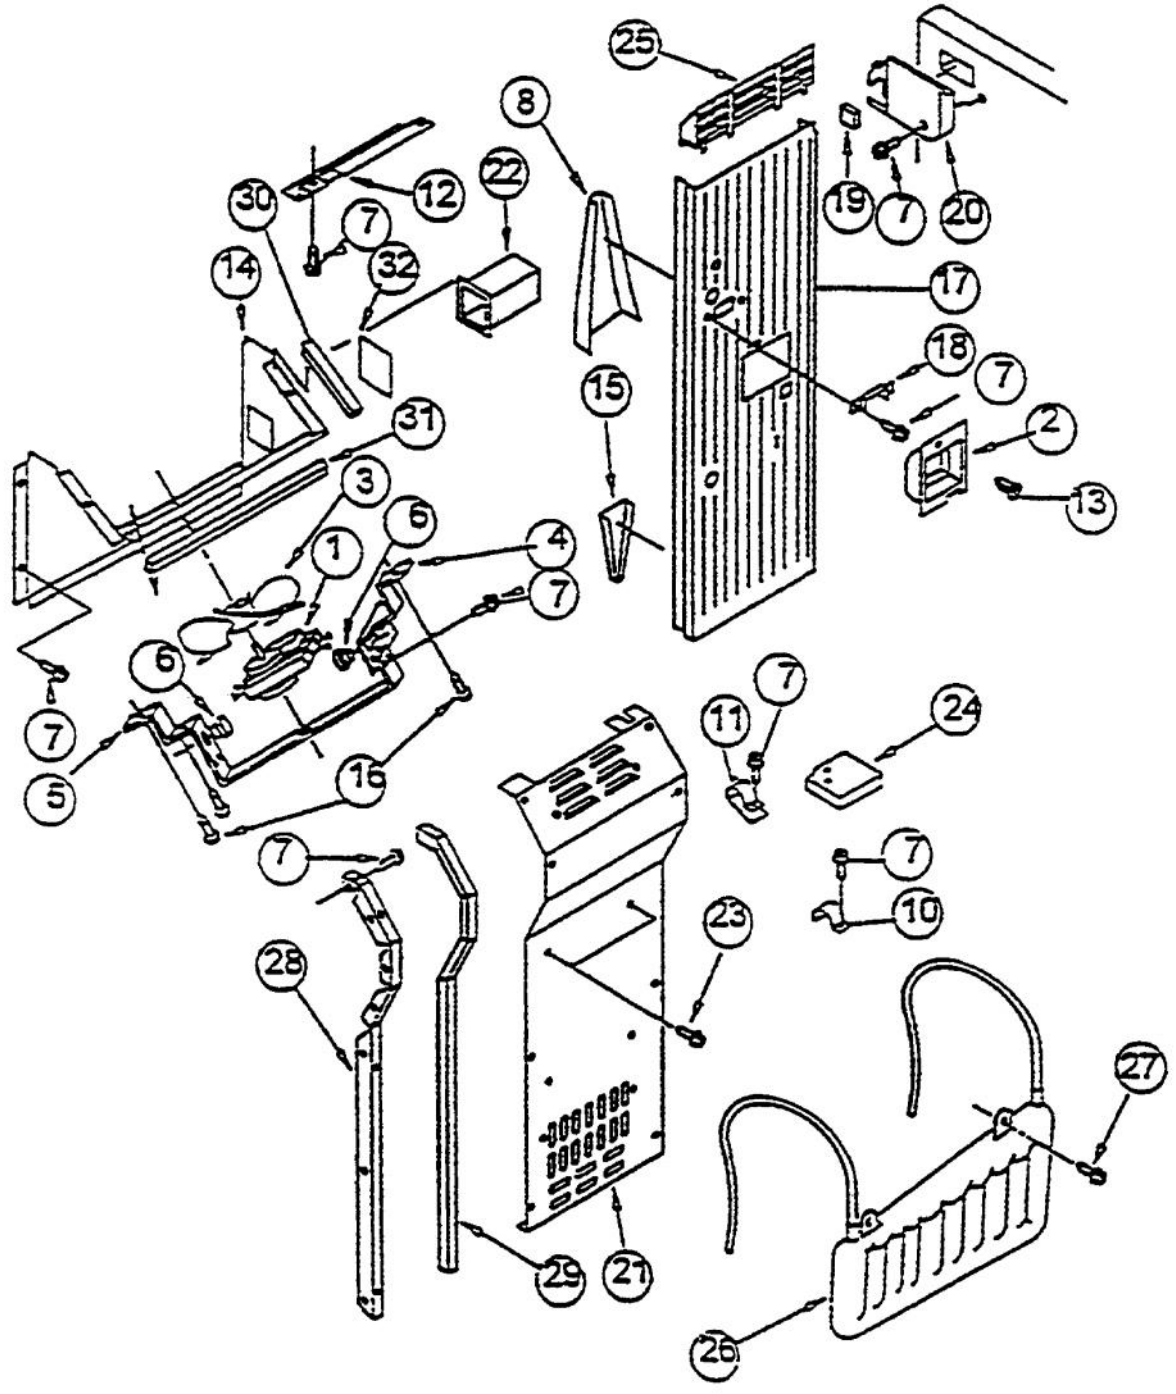

----- Manual continues below -----

Ref #	Part Number	Qty.	Description
1	PR110035		FAN MOTOR 4389155
2	PR130046		CLEARANCE CUP (2002732)
3	PR110022		FAN BLADE (2169142)
4	PR130040		FAN MOTOR SUPPORT BRACKET - DOUBLE 548263
5	PR130041		SINGLE BRACKET
6	PR120058		GROMMET - RESERVOIR FAN MOTOR BRACK
7	PR120005		SCREW 488729
8	PR130081		AIR DUCT DEFLECTOR - UPPER (2003925
9	PR120051		SCREW - (GROUND) RESERVOIR FAN MOTO
10	PR120052		CLIP - RESERVOIR TUBE (CLAMP) (4883
11	PR120053		CLIP - NYLON (489348)
12	PR130043		WIRING CHANNEL (2001145)
13	PR120054		FASTENER - CLEARANCE CUP (1112871)
14	PR130044		FAN SUPPORT HOUSING (2000783)
15	PR130083		AIR DUCT DEFLECTOR - LOWER (2003928
16	PR120055		SCREW - RESERVOIR FAN MOTOR BRACKET
17	PR130085		AIR DUCT COVER PLATE (2003919)
18	PR130048		ICEMAKER AIR DEFLECTOR (2000048)
19	PR150020		AIR BAFFLE GASKET (1112869)
20	PR130049		AIR OUTLET COVER (2003576)
21	PR130087		EVAPORATOR COVER (2005036)
22	PR130089		MEAT PAN DUCT CHANNEL (2000795)
23	PR120056		SCREW - EVAPORATOR COVER (487539)
24	PR130051		EVAPORATOR BRACKET (1112840)
25	PR130091		AIR DUCT VENT (1112852)
26	PR150025		RESERVOIR (2209687)
27	PR120057		SCREW - RESERVOIR (488280)
28	PR130053		EVAPORATOR COVER RAIL - L.H. (20006
29	PR150021		EVAPORATOR COVER GASKET (2001337)
30	PR150022		GASKET
31	PR150023		FAN SUPPORT HOUSING GASKET - LONG (
32	PR150024		MEAT PAN DUCT GASKET (2001081)