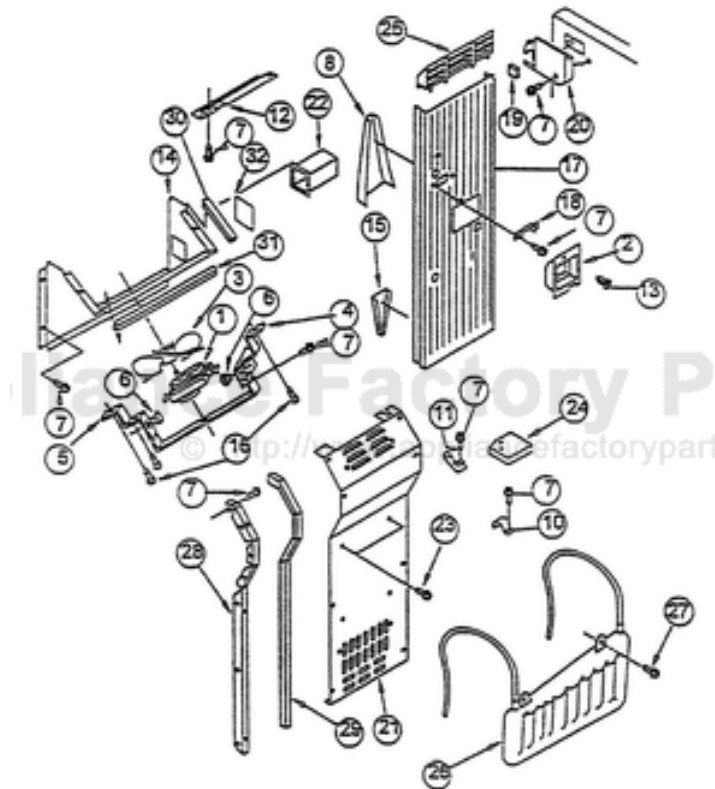

This Owner's Manual is provided and hosted by [Appliance Factory Parts](#).

VIKING VCSB420_1 Owner's Manual

[Shop genuine replacement parts for VIKING
VCSB420_1](#)

[Find Your VIKING Refrigerator Parts - Select From 341 Models](#)

----- Manual continues below -----

Ref #	Part Number	Qty.	Description
1	PR110035		FAN MOTOR 4389155
2	PR130046		CLEARANCE CUP (2002732)
3	PR110022		FAN BLADE (2169142)
4	PR130040		FAN MOTOR SUPPORT BRACKET - DOUBLE 548263
5	PR130041		SINGLE BRACKET
6	PR120058		GROMMET - RESERVOIR FAN MOTOR BRACK
7	PR120005		SCREW 488729
8	PR130081		AIR DUCT DEFLECTOR - UPPER (2003925
9	PR120051		SCREW - (GROUND) RESERVOIR FAN MOTO
10	PR120052		CLIP - RESERVOIR TUBE (CLAMP) (4883
11	PR120053		CLIP - NYLON (489348)
12	PR130043		WIRING CHANNEL (2001145)
13	PR120054		FASTENER - CLEARANCE CUP (1112871)
14	PR130044		FAN SUPPORT HOUSING (2000783)
15	PR130083		AIR DUCT DEFLECTOR - LOWER (2003928
16	PR120055		SCREW - RESERVOIR FAN MOTOR BRACKET
17	PR130085		AIR DUCT COVER PLATE (2003919)
18	PR130048		ICEMAKER AIR DEFLECTOR (2000048)
19	PR150020		AIR BAFFLE GASKET (1112869)
20	PR130049		AIR OUTLET COVER (2003576)
21	PR130087		EVAPORATOR COVER (2005036)
22	PR130089		MEAT PAN DUCT CHANNEL (2000795)
23	PR120056		SCREW - EVAPORATOR COVER (487539)
24	PR130051		EVAPORATOR BRACKET (1112840)
25	PR130091		AIR DUCT VENT (1112852)
26	PR150025		RESERVOIR (2209687)
27	PR120057		SCREW - RESERVOIR (488280)
28	PR130053		EVAPORATOR COVER RAIL - L.H. (20006
29	PR150021		EVAPORATOR COVER GASKET (2001337)
30	PR150022		GASKET
31	PR150023		FAN SUPPORT HOUSING GASKET - LONG (
32	PR150024		MEAT PAN DUCT GASKET (2001081)