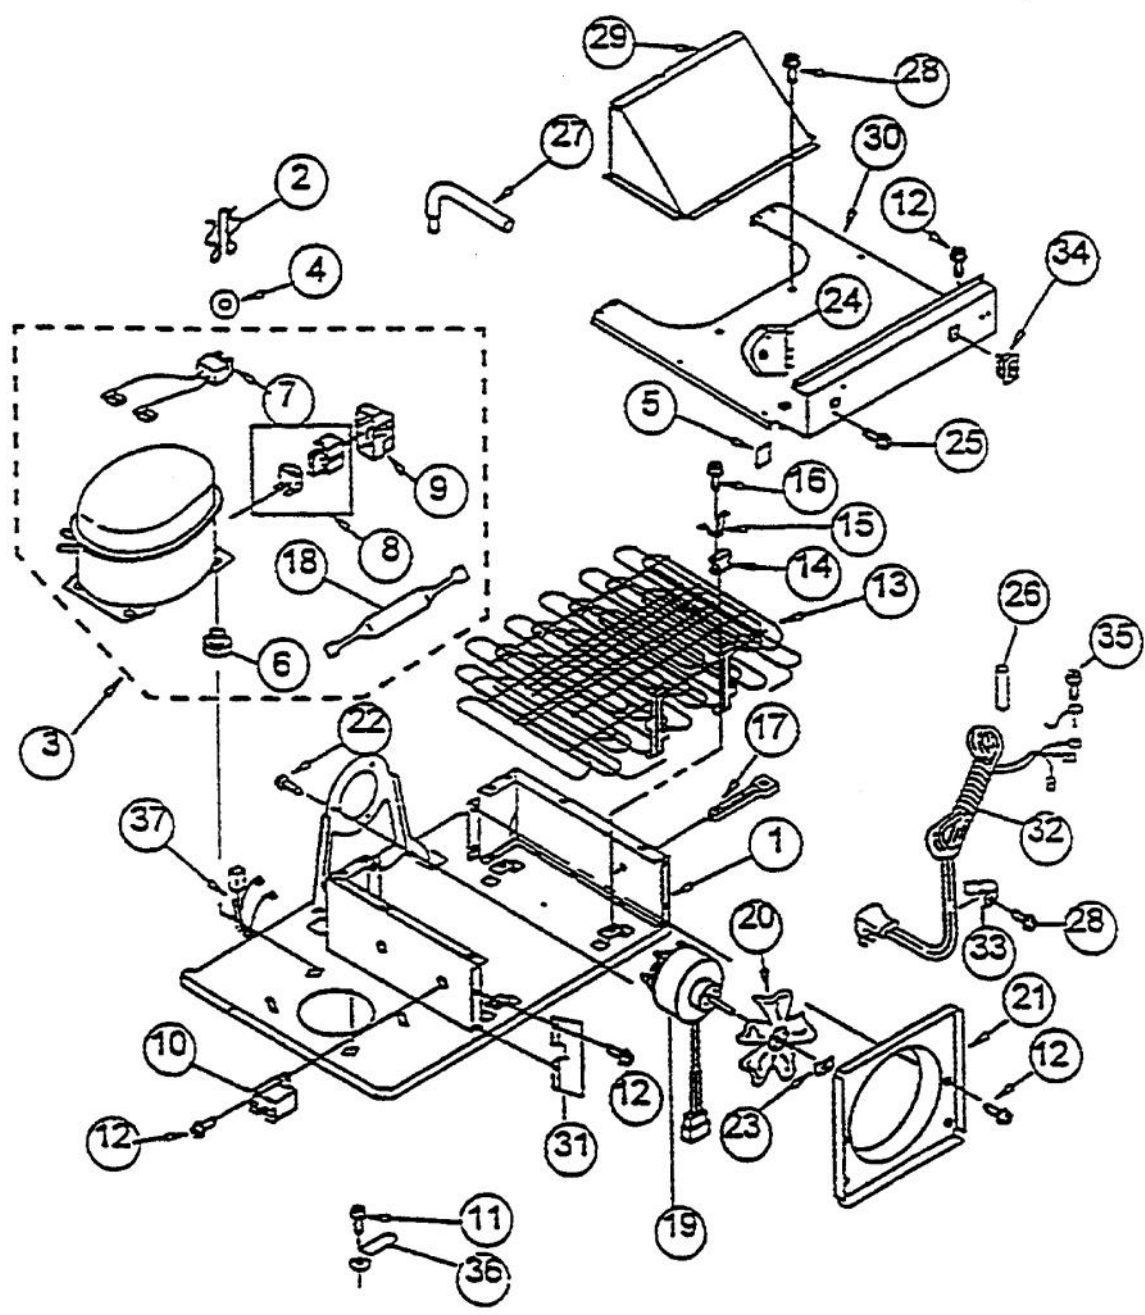

Ref #	Part Number	Qty.	Description
1	PR100019		UPPER UNIT ASSEMBLY PANEL - VCSB360
2	PR120031		CLIP - COMPRESSOR MOUNT (2163787)
3	PR110027		COMPRESSOR W/WIRING 8201558
4	PR120032		WASHER - COMPRESSOR (488083)
5	PR120033		BUSHING - FOAM (2003389)
6	PR120034		GROMMET - COMPRESSOR MOUNT (2163786)
7	PR150035		COMPRESSOR WIRE ASSEMBLY (2172890)
8	PR150051		RELAY OVERLOAD 2176858
9	PR130066		TERMINAL COVER (2162358)
10	PR110013		CAPACITOR (2169137)
11	PR120035		SCREW - CORD PLUG CLIP (486899)
12	PR120036		SCREW - CAPACITOR (487869)
13	PR110014		CONDENSER (2188550)
14	PR120037		GROMMET - CONDENSER (548737)
15	PR120042		CLIP - CONDENSER (CLAMP) (1113019)
16	PR120038		SCREW - CONDENSER CLAMP (487522)
17	PR120095		STRAP (851095)
18	PR110015		DRIER (W10143759)
19	PR110016		FAN MOTOR (2169135)
20	PR110017		FAN BLADE (1108179)
21	PR130033		FAN HOUSING (2003169)
22	PR120039		SCREW - FAN MOTOR (489099)
23	PR120040		NUT - FAN BLADE (486692)
24	PR110018		DEFROST TIMER 2183400
25	PR120041		SCREW - DEFROST TIMER (488911)
26	PR110019		CONDENSER SLEEVE (2000645)
27	PR150037		PROCESS TUBE (2003011)
28	PR120005		SCREW 488729
29	PR130034		FAN COVER (2003174)
30	PR130035		CONDENSER COVER (2003355)
NI	PR160072		EVAPORATOR COVER VCSB360 (2005035)
31	PR130067		UNIT BASE AIR BRACKET (2003263)
32	PR150038		SERVICE CORD (2003381)
33	PR120044		CLAMP - SERVICE CORD (1113162)
34	PR110020		POWER DISCONNECT SWITCH (2266802)
32	PR120045		SCREW - GROUND (488879)
36	PR120046		CLIP - CORD PLUG (653035)
37	PR150039		WIRING HARNESS - UPPER COMPARTMENT
NI	PR140016		ACCESS VALVE - 1/4 (978025)
NI	PR140017		ACCESS VALVE - 5/16 (978026)
NI	PR140018		ACCESS VALVE - 3/8 (978027)
NI	PR140019		ACCESS VALVE - 1/2 (978028)
NI	PR140020		ACCESS VALVE - 5/8 (978029)
NI	PR140021		ACCESS VALVE - 3/4 (978030)
NI	PR140022		ACCESS VALVE - 3/16 (876764)
NI	PR110032		42 COMPLETE CONDENSING UNIT