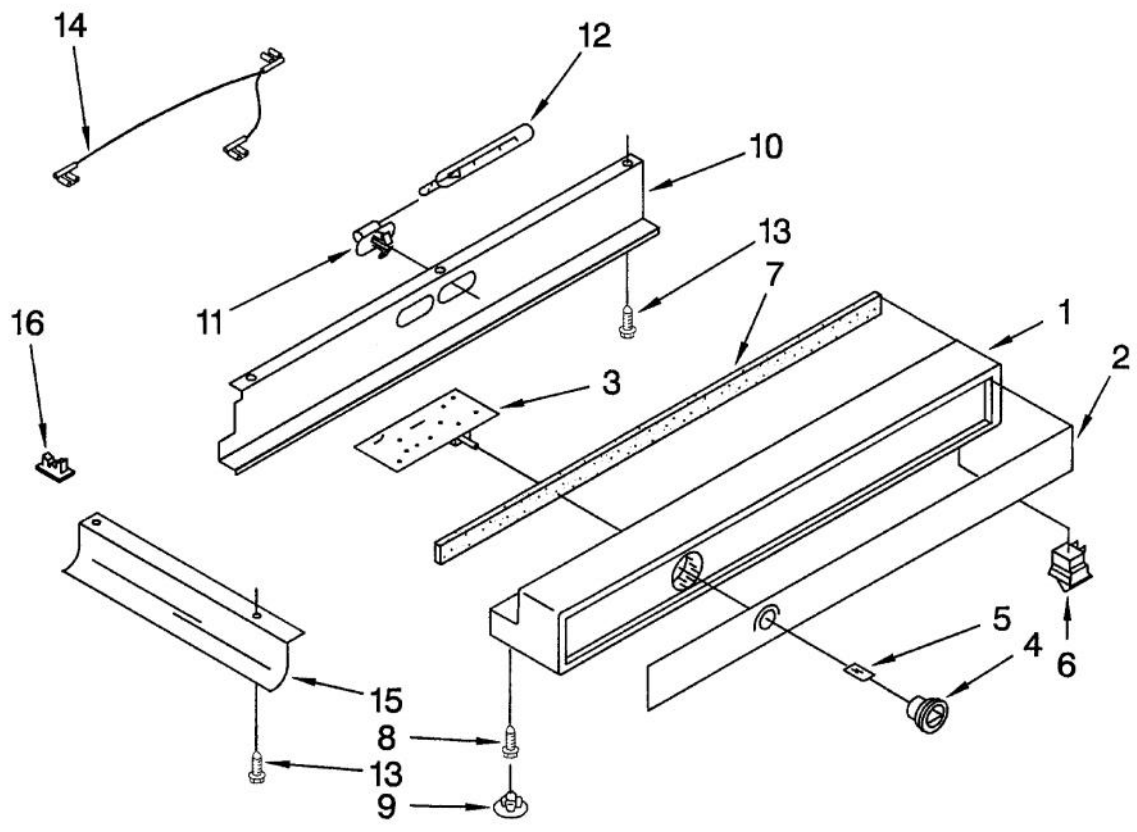

Ref #	Part Number	Qty.	Description
1	PR100007		CONTROL PANEL - REFRIGERATOR (11126
2	PR100008		LABEL - CONTROL PANEL (REFRIGERATOR
3	PR150005		CIRCUIT BOARD REFRIG 4388656
4	PR110007		CONTROL KNOB - CONTROL PANEL (REFRI
5	PR120018		RETAINER - CONTROL KNOB (837444)
6	PR110008		SWITCH, ROCKER ARM
7	PR150006		SEAL - CONTROL PANEL (REFRIGERATOR)
8	PR120016		SCREW - CONTROL PANEL (489260)
9	PR120017		HOLE PLUG - CONTROL PANEL (2000153)
10	PR130015		GUARD - CONTROL PANEL (REFRIGERATOR
11	PR110001		LIGHT SOCKET (1112613)
12	PR110002		LIGHT BULB
13	PR120005		SCREW 488729
14	PR150007		WIRING HARNESS - REFRIGERATOR LIGHT
15	PR130016		CHANNEL - WIRING (REFRIGERATOR) (20
16	PR120015		CLIP - CONTROL PANEL WIRING (111537