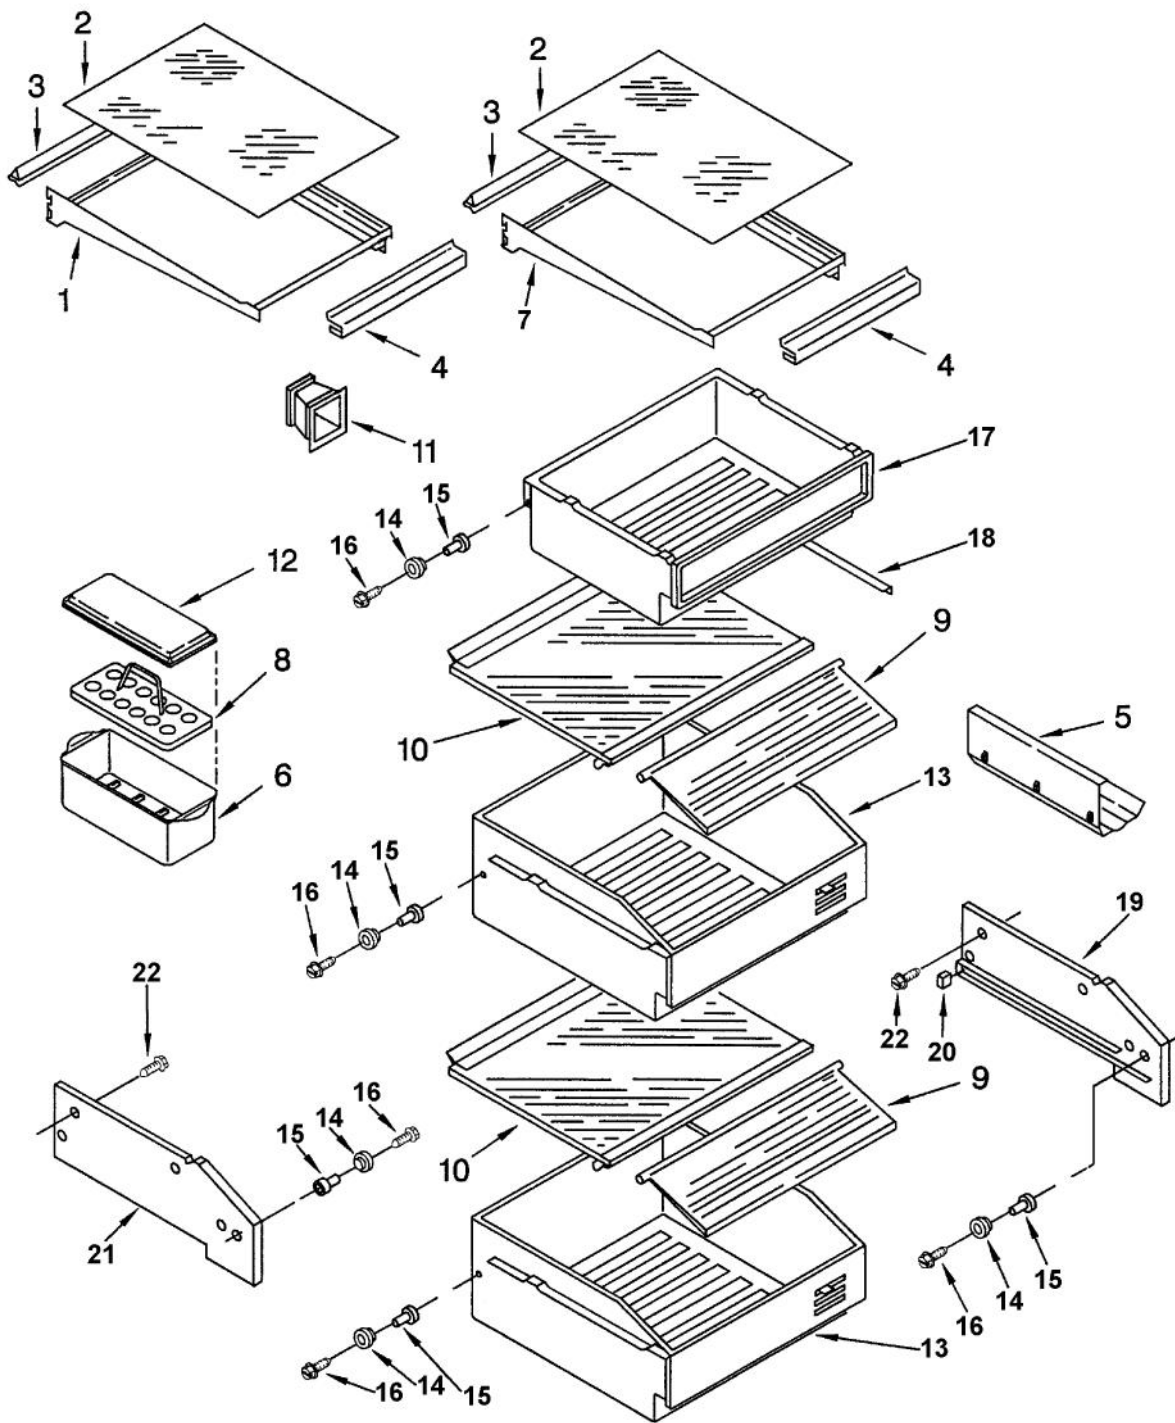

Ref #	Part Number	Qty.	Description
1	PR160000		FRAME, SHELF
2	PR160001		GLASS - SHELF (2004080)
3	PR160002		REFLECTOR - SHELF (1113546)
4	PR150009		SEAL - GLASS (1113790)
5	PR160003		RACK - WINE (2179404K)
6	PR160004		BIN - EGG (2216624K)
7	PR160005		FRAME - MEAT PAN (ASSEMBLY) (200332)
8	PR160006		PAN - EGG (CARRIER) (2164373)
9	PR160007		COVER - CRISPER PAN (1113893)
10	PR160008		GLASS, CRISPER
11	PR160009		CONNECTOR MEAT PAN 2000742
12	PR160010		COVER - EGG BIN (2169935)
13	PR160011		CRISPER PAN
14	PR140009		ROLLER BASKET 4318078
15	PR140010		EYELET, ROLLER
16	PR120020		SCREW ROLLER 488930
	PR120109		SCREW 489211
17	PR160014		PAN - MEAT (2004191)
18	PR160015		GLASS - RETAINER (2002181)
19	PR160016		PAN SUPPORT CRISPER RH 2006515
20	PR120021		BUSHING - ROLLER (STOP) (1113169)
21	PR160017		PAN SUPPORT CRISPER LH 2006516
22	PR120005		SCREW 488729