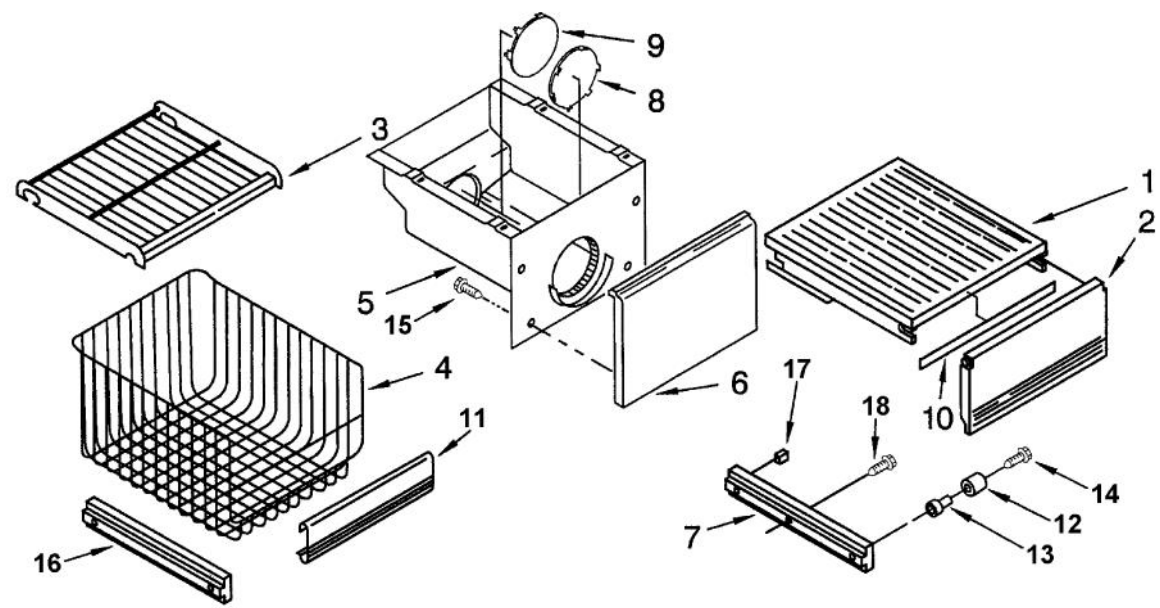

Ref #	Part Number	Qty.	Description
1	PR160018		RACK SHELF - SOLID (2003142)
2	PR160019		FRONT COVER - ICE COMPARTMENT (2004
3	PR160020		RACK SHELF - FIXED (1113564)
4	PR160022		BASKET (2001551)
5	PR160023		ICE CONTAINER
6	PR160024		FRONT COVER - ICE CONTAINER (200304
7	PR160013		SUPPORT SLIDE - CONTAINER (R.H.) (2
	PR160012		SUPPORT SLIDE - CONTAINER (L.H.) (2
8	PR120022		HOLE PLUG - FRONT (ICE CONTAINER) (
9	PR120023		HOLE PLUG - REAR (ICE CONTAINER) (2
10	PR100011		OVERLAY TRIM - ICE COMPARTMENT/SOLI
11	PR100004		BASKET TRIM - FREEZER SHELF (200408
12	PR140009		ROLLER BASKET 4318078
13	PR140010		EYELET, ROLLER
14	PR120109		SCREW 489211
15	PR120024		SCREW - FRONT COVER (488886)
16	PR160026		SUPPORT SLIDE-BASKET RH WPNO.2208198
	PR160025		SUPPORT SLIDE-BASKET LH WPNO.2208197
17	PR120021		BUSHING - ROLLER (STOP) (1113169)
18	PR120005		SCREW 488729
NI	PR160021		RACK SHELF - FIXED(DEEP) (1113636)