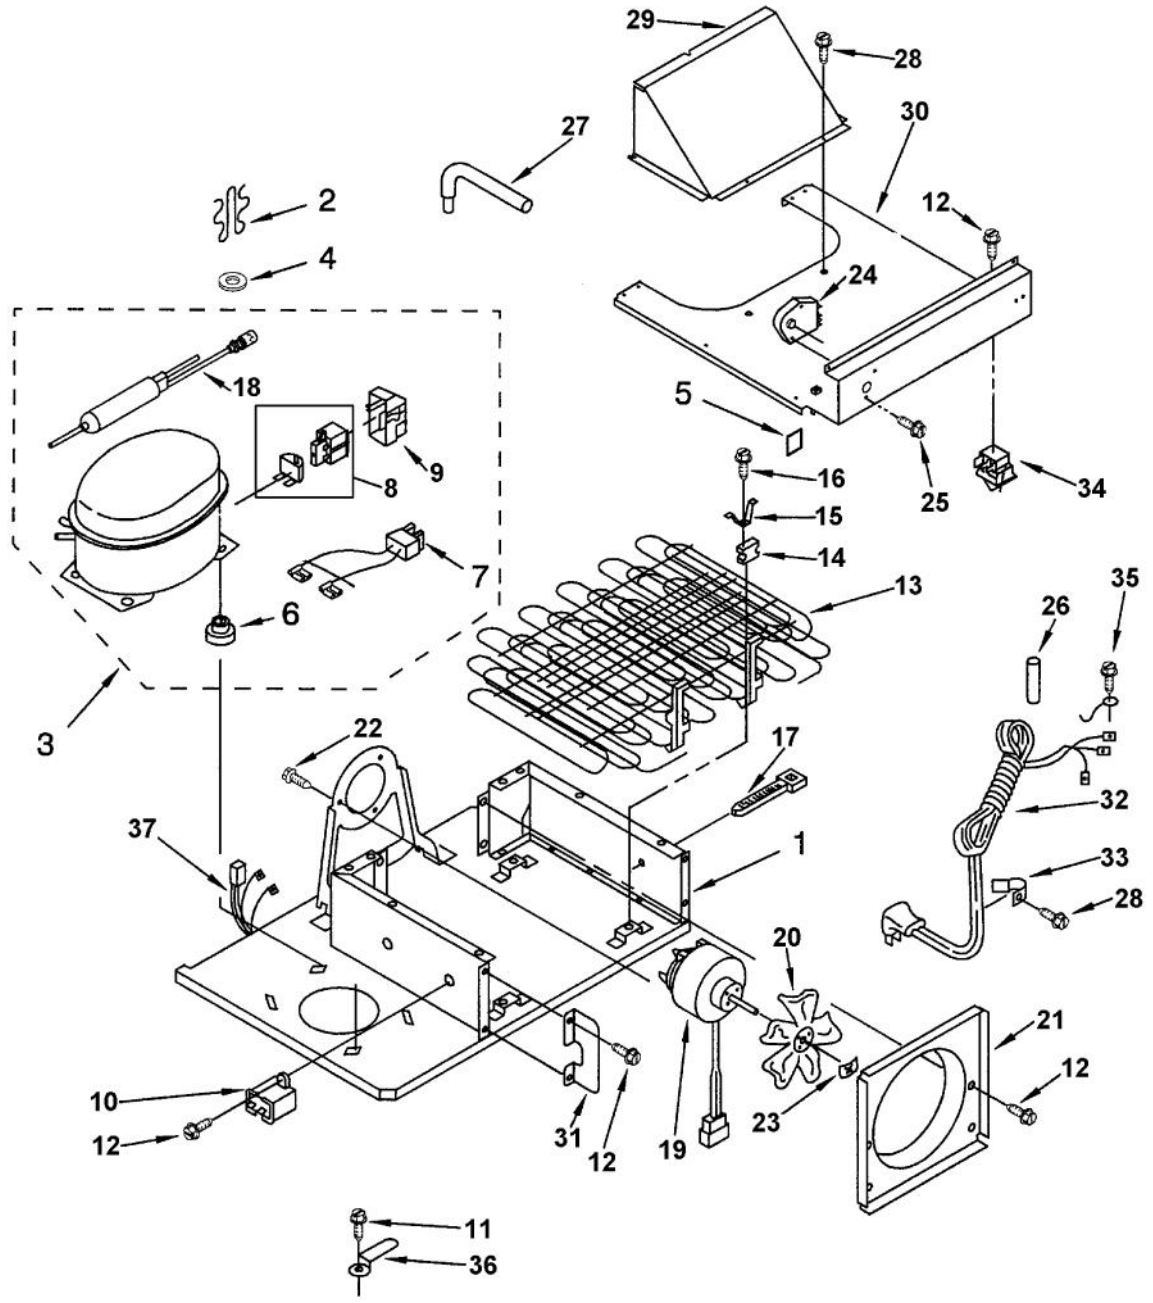

Ref #	Part Number	Qty.	Description
1	PR100019		UPPER UNIT ASSEMBLY PANEL - VCSB360
2	PR120031		CLIP - COMPRESSOR MOUNT (2163787)
3	PR110012		COMPRESSOR W/WIRE ASSY 8201557 (Includes item 6,7,8,9,18. Also order Tube Kit - PR100057)
4	PR120032		WASHER - COMPRESSOR (488083)
5	PR120033		BUSHING - FOAM (2003389)
6	PR120034		GROMMET - COMPRESSOR MOUNT (2163786)
7	PR150035		COMPRESSOR WIRE ASSEMBLY (2172890)
8	PR150036		RELAY OVERLOAD
9	PR130066		TERMINAL COVER (2162358)
10	PR110013		CAPACITOR (2169137)
11	PR120035		SCREW - CORD PLUG CLIP (486899)
12	PR120036		SCREW - CAPACITOR (487869)
13	PR110014		CONDENSER (2188550)
14	PR120037		GROMMET - CONDENSER (548737)
15	PR120042		CLIP - CONDENSER (CLAMP) (1113019)
16	PR120038		SCREW - CONDENSER CLAMP (487522)
17	PR120095		STRAP (851095)
18	PR110015		DRIER (W10143759)
19	PR110016		FAN MOTOR (2169135)
20	PR110017		FAN BLADE (1108179)
21	PR130033		FAN HOUSING (2003169)
22	PR120039		SCREW - FAN MOTOR (489099)
23	PR120040		NUT - FAN BLADE (486692)
24	PR110018		DEFROST TIMER 2183400
25	PR120041		SCREW - DEFROST TIMER (488911)
26	PR110019		CONDENSER SLEEVE (2000645)
27	PR150037		PROCESS TUBE (2003011)
28	PR120005		SCREW 488729
29	PR130034		FAN COVER (2003174)
30	PR160083		COVER, CONDENSER WPNO.2005535
31	PR130067		UNIT BASE AIR BRACKET (2003263)
32	PR150038		SERVICE CORD (2003381)
33	PR120044		CLAMP - SERVICE CORD (1113162)
34	PR110020		POWER DISCONNECT SWITCH (2266802)
35	PR120045		SCREW - GROUND (488879)
36	PR120046		CLIP - CORD PLUG (653035)
37	PR150039		WIRING HARNESS - UPPER COMPARTMENT
NI	PR140016		ACCESS VALVE - 1/4 (978025)
NI	PR140017		ACCESS VALVE - 5/16 (978026)
NI	PR140018		ACCESS VALVE - 3/8 (978027)
NI	PR140019		ACCESS VALVE - 1/2 (978028)
NI	PR140020		ACCESS VALVE - 5/8 (978029)
NI	PR140021		ACCESS VALVE - 3/4 (978030)
NI	PR140022		ACCESS VALVE - 3/16 (876764)
NI	PR110031		36 COMPLETE CONDENSING UNIT