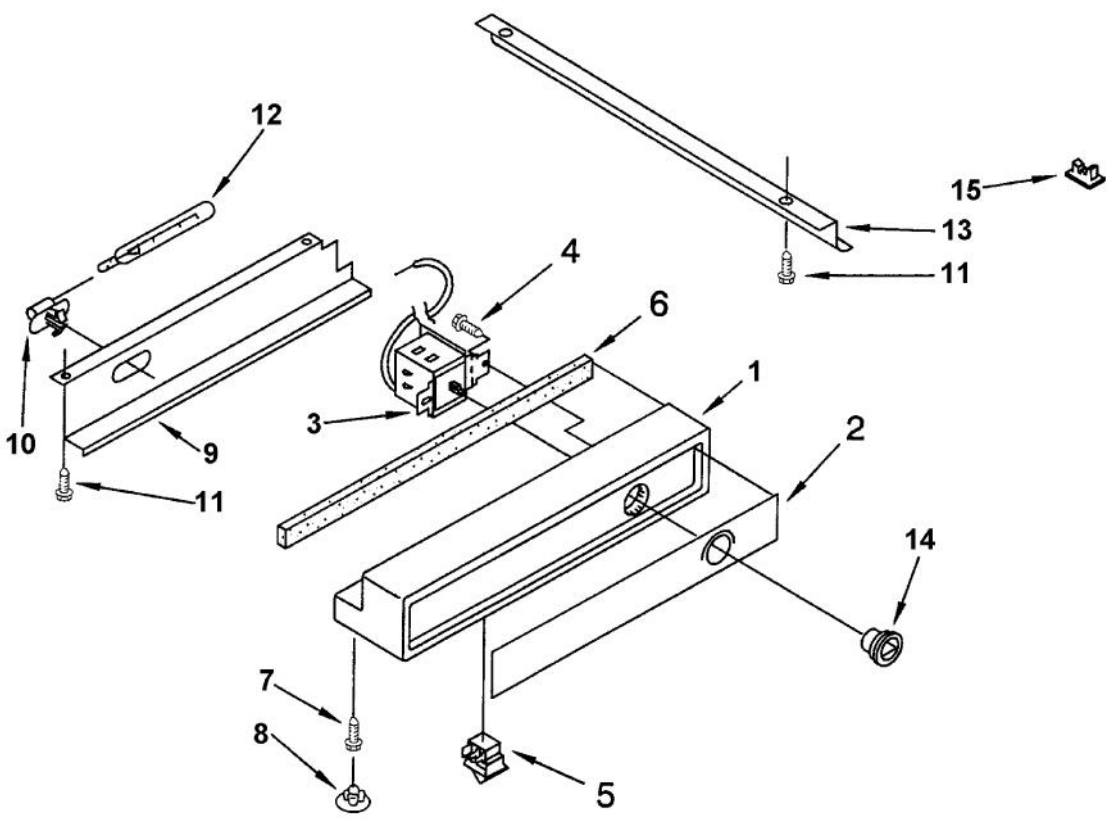

Ref #	Part Number	Qty.	Description
1	PR100009		CONTROL PANEL - FREEZER (1113625)
2	PR100010		LABEL - CONTROL PANEL (FREEZER) (20
3	PR110009		THERM BARRIER ASSY FREE 1113466
4	PR120019		SCREW - THERMOSTAT/BARRIER (488974)
5	PR110010		ROCKER ARM SWITCH WPNO.4387911
6	PR150008		SEAL - CONTROL PANEL (FREEZER) (111
7	PR120016		SCREW - CONTROL PANEL (489260)
8	PR120017		HOLE PLUG - CONTROL PANEL (2000153)
9	PR130017		GUARD CTRL PNL FRZR 1113767
10	PR110001		LIGHT SOCKET (1112613)
11	PR120005		SCREW 488729
12	PR110002		LIGHT BULB
13	PR130018		CHANNEL - WIRING (FREEZER) (2001142
14	PR110011		CONTROL KNOB - CONTROL PANEL (FREEZ
15	PR120015		CLIP - CONTROL PANEL WIRING (111537