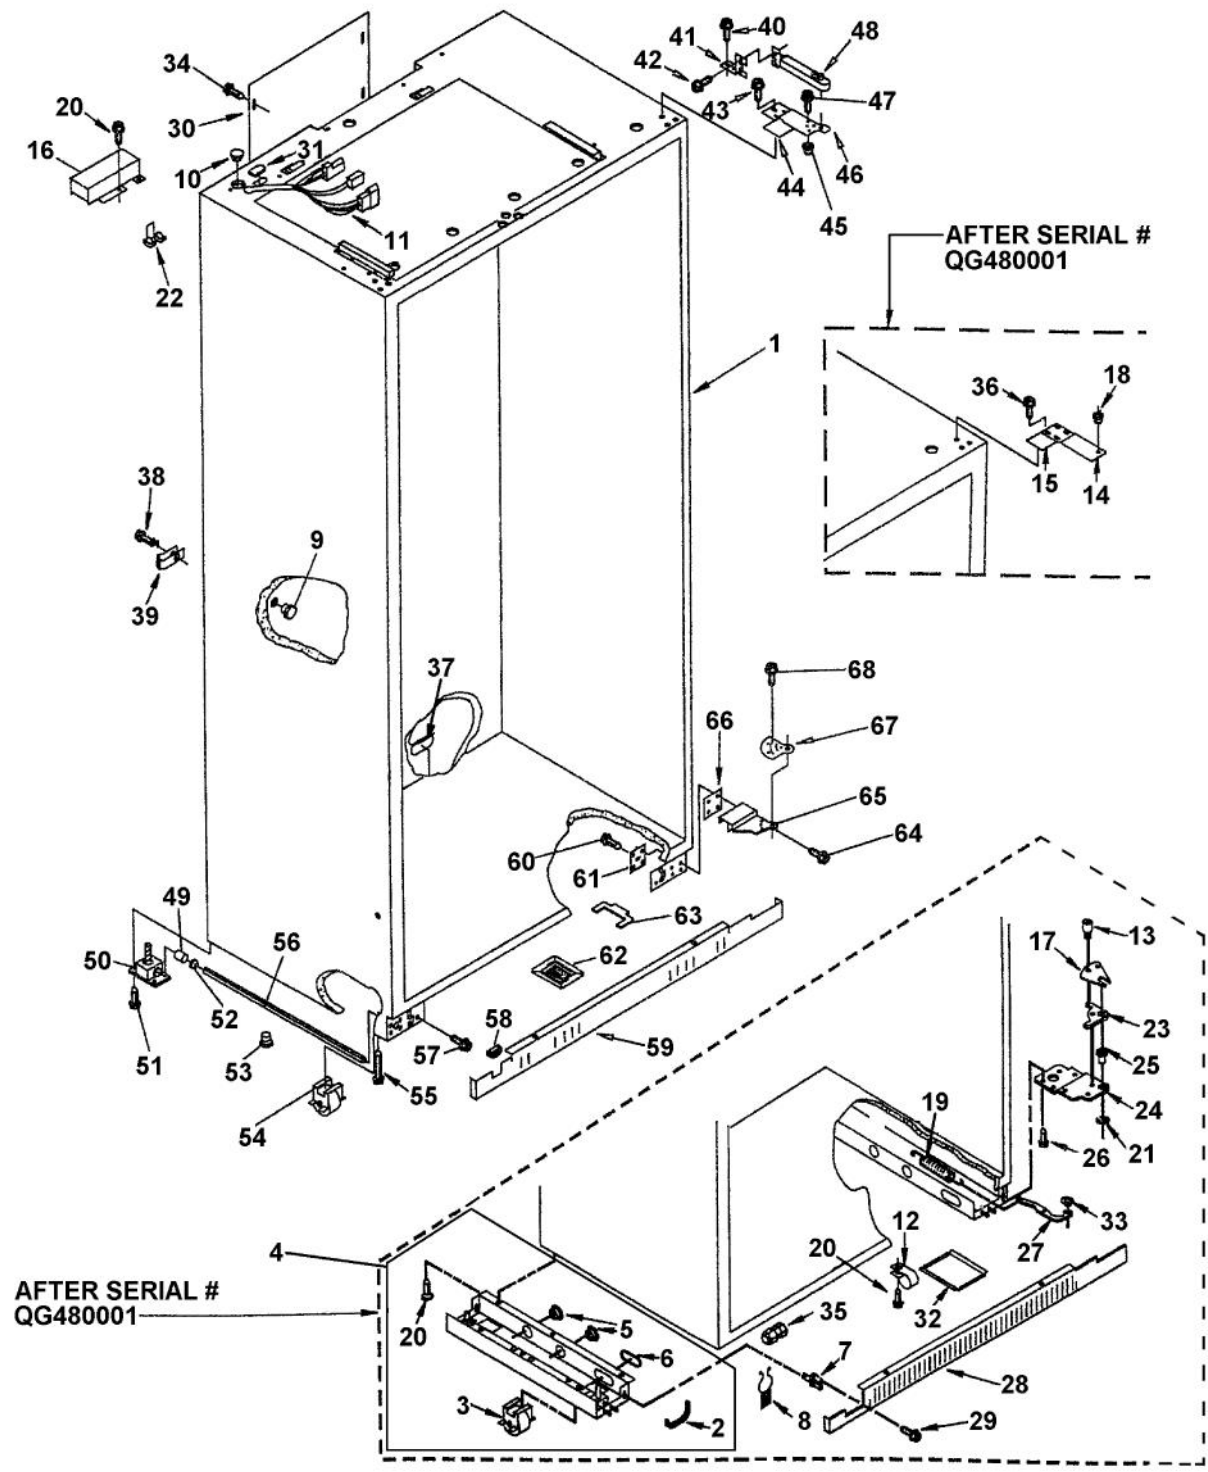

----- Manual continues below -----

*No Image
Available*

Ref #	Part Number	Qty.	Description
1	PR110005		THERMISTOR 1116959
2	PR150005		CIRCUIT BOARD REFRIG 4388656
3	PR110009		THERM BARRIER ASSY FREE 1113466
4	PR110002		COMPRESSOR ASSEMBLY
5	PR150036		RELAY OVERLOAD
6	PR110013		CAPACITOR (2169137)
7	PR110014		CONDENSER (2188550)
8	PR110015		DRIER (W10143759)
9	PR110016		FAN MOTOR (2169135)
10	PR110018		DEFROST TIMER 2183400
11	PR150038		SERVICE CORD (2003381)
12	PR150031		EVAPORATOR (W10122127)
13	PR110035		FAN MOTOR 4389155
14	PR160032		ICEMAKER ASSY COMP 4317943