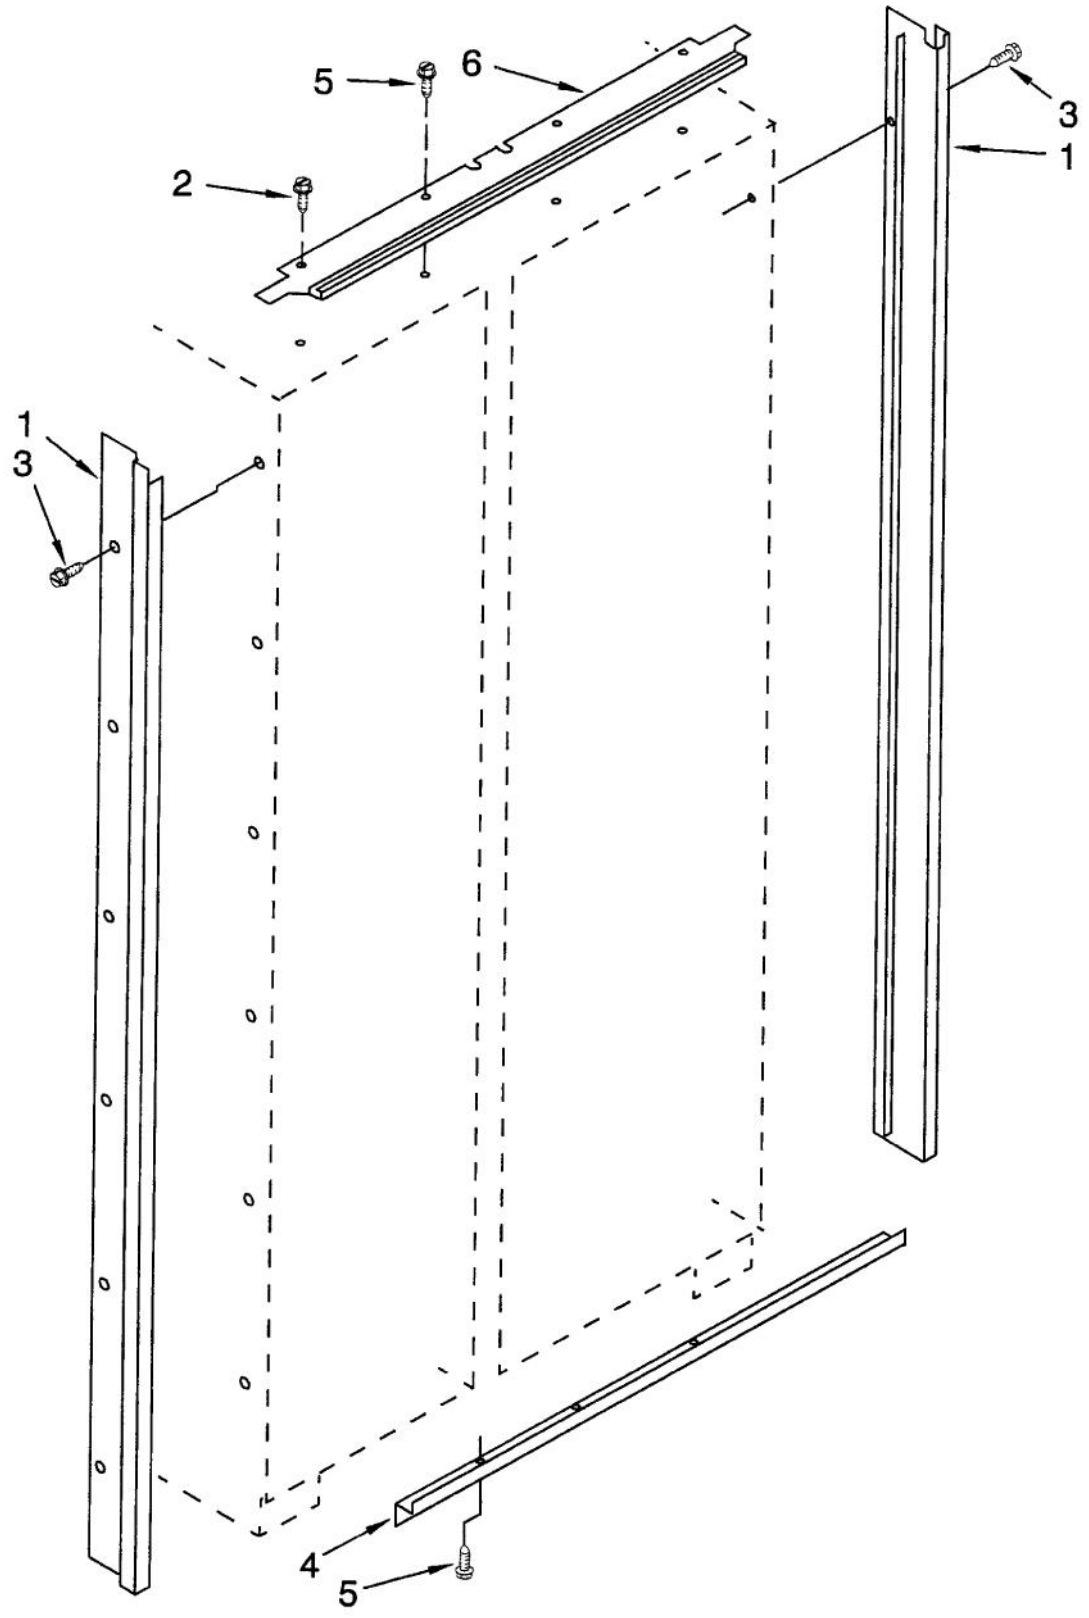

Ref #	Part Number	Qty.	Description
1	PR100075		CABINET TRIM WC2004945
2	PR120001		SCREW - UPPER TRIM/OUTER (2003857)
3	PR120107		SCREW 1163283
4	PR100074		CABINET TRIM (BOTTOM) 2209073
5	PR120000		SCREW - UPPER TRIM/INNER (488649)
6	PR100003		CABINET TRIM - UPPER (2003645)