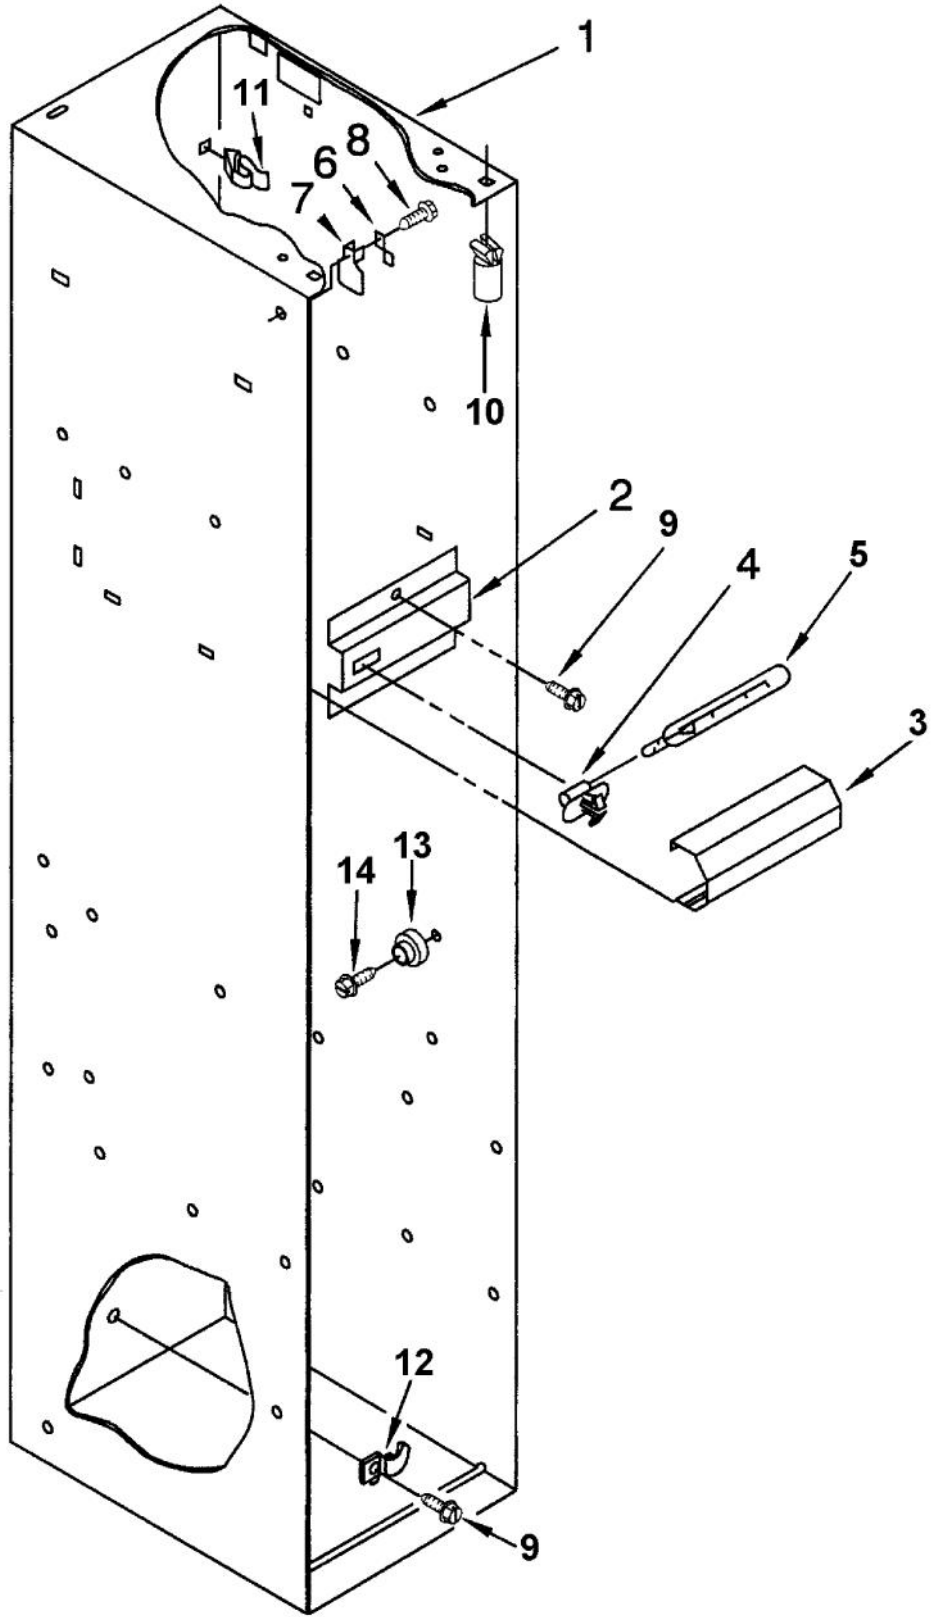

Ref #	Part Number	Qty.	Description
1	NOT REPLACEABLE		LINER
2	PR130000		BRACKET - FREEZER LIGHT (1113649)
3	PR110000		LIGHT LENS - FREEZER (1113650)
4	PR110001		LIGHT SOCKET (1112613)
5	PR110002		LIGHT BULB
6	PR120008		CLIP - ICE MAKER SUPPORT (538533)
7	PR120011		GROMMET - SCREW (2000193)
8	PR120004		SCREW - GROMMET (488552)
9	PR120005		SCREW 488729
10	PR120007		BUSHING - CONTROL PANEL (SPACER) (1
11	PR120003		CLIP - AIR DUCT (842534)
12	PR120009		EVAPORATOR SUPPORT (1112260)
13	PR120010		BUSHING - SHELF (STUD) (658944)
14	PR120006		SCREW - STUD SHELF (487559)