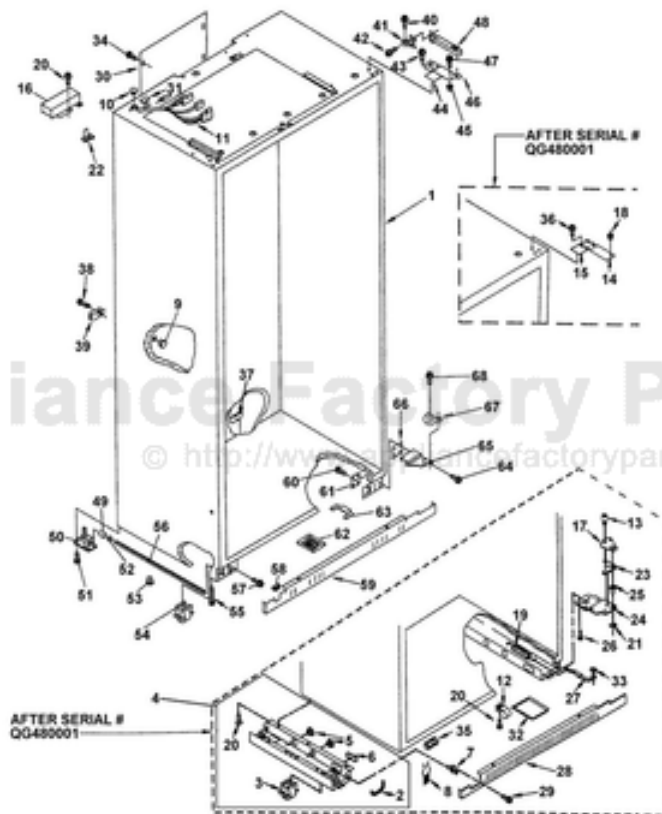

[Find Your VIKING Refrigerator Parts - Select From 341 Models](#)

----- Manual continues below -----