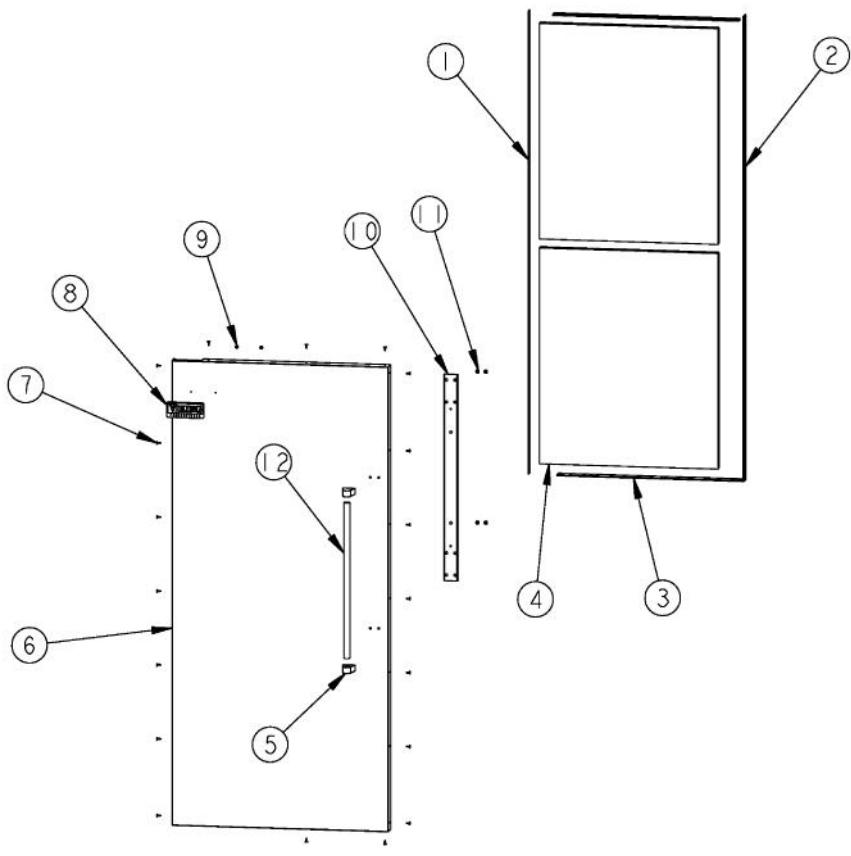

Ref #	Part Number	Qty.	Description
1	PB070334	1	DOOR GASKET (BEFORE 06-10-08)
1	005447-000	1	GASKET,ASM,36,AFAR (ON OR AFTER 06-10-08)
2	PD920174		10-32 TORX HEAD SCREW
3	PC020279		PIVOT PL ASM LH UP PRO/DES
	PC020278		PIVOT PL ASM RH UP PRO/DES
4	G32915043		DOOR ASM AR 36 (INCLUDES GASKET)
5	PC020277		PIVOT PL ASM LH LW PRO/DES
	PC020276		PIVOT PL ASM RH LW PRO/DES
6	001617-000		SPACER,NYL,PIVOT PLATE
7	PD050019		STRIKER DOOR SWITCH
8	G5099297		DOOR BIN ASM FF 36 BM AND AR FULL
9	G5099298		DOOR BIN ASM FF 36 BM AND AR HALF
10	12097404		DAIRY MODULE ASSY
	PD040162		SPACER-DOOR HINGE