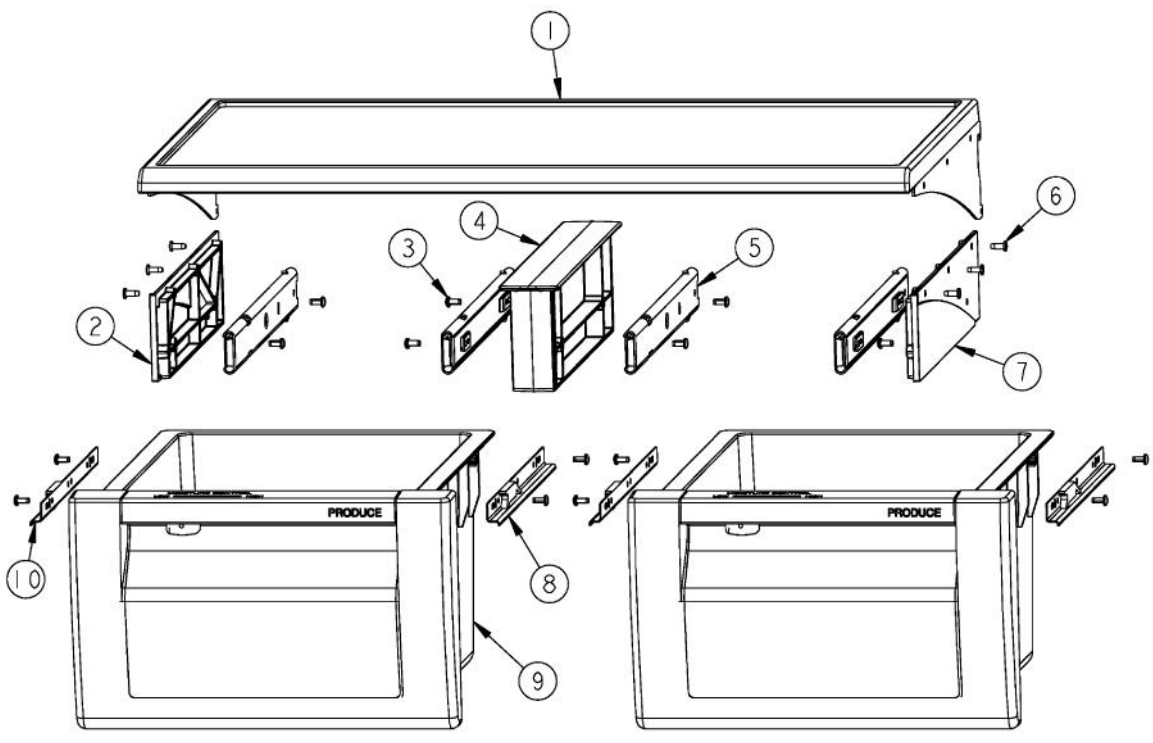

[Find Your VIKING Refrigerator Parts - Select From 341 Models](#)

----- Manual continues below -----

Ref #	Part Number	Qty.	Description
1	PM910351		SHELF ASM GLASS BM 36 FF
2	ProduceDrawerArea		FOR BREAKDOWN SEE PAGE 002
3	DELI DRAWER AREA		FOR BREAKDOWN SEE PAGE 002
4	MEAT SAVER DRAW...		FOR BREAKDOWN SEE PAGE 004

Ref #	Part Number	Qty.	Description
1	PM010530		SHELF ASM GLASS 36 AR 36 BM
2	120467		CRISPER RAIL ATTACHMENT
3	PK930290		SUPPORT SLIDE R
4	PD020032		SRW-8(A)X3/8PH.WFR HD 7/16DIAXNICL
5	PD920161		SCR 8-16 PLASTITE PNP 3/8 S
6	PK030439		GLIDE CENTER SUPPORT
7	PM910388		SLIDE DRAWER (R & L)
8	PK930291		SUPPORT SLIDE L
9	PD920162		SCR 8-16 PLASTITE PNP 1/4 S
10	PM910343		RAIL DRAWER R
11	PK930289		DRAWER DELI ASM AR 36
12	PM910342		RAIL DRAWER L