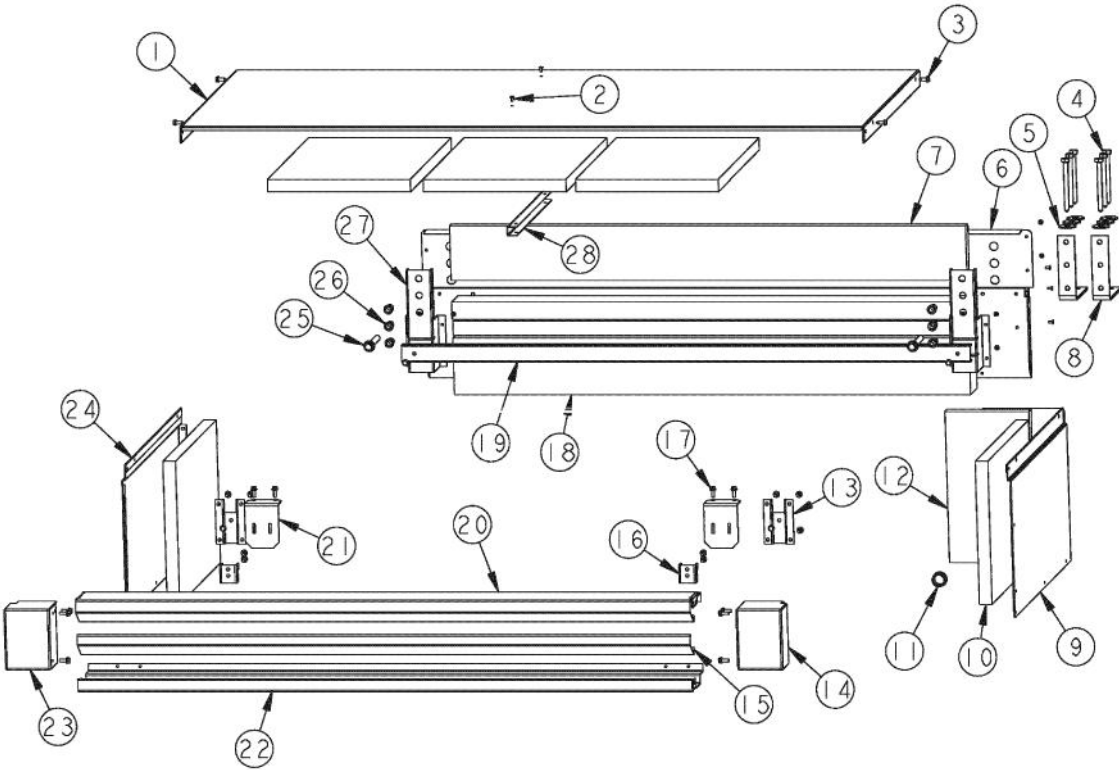

Ref #	Part Number	Qty.	Description
1	K2099931		MC TOP 36
2	PC040010		POP RIVET
3	PD020194		SCREW-SM
4	M0223509		SCREW-LAG
5	M0270510		WASHER
6	K2099933		MC BACK 36
7	PB070358		INSULATION MC COVER
8	PK910089		BRACKET, ANTI - TIP
9	K2099459		MC SIDE R
10	PB070355		INSULATION MC COVER
11	A4554806		BUSHING-SNAP VA4554806
12	PB970171		MC INSULATION - BACK SIDE
13	PK050004		BRACKET GRILLE
14	B20911818		GRILL ENDCAP PRO L/R NON-HINGE
15	B20911392		GRILLE LOUVER MID 36 PRO
16	B2096961		BRACKET-LOUVER
17	M0220417		SCREW-TC
18	PB070359		INSULATION MC COVER
19	K20915902		CROSSMEMBER PSM 36
20	B20911391		GRILLE LOUVER TOP 36 PRO
21	B2096962		BRACKET-LOUVER SUP
22	B20911122		GRILLE LOUVER BOT 36 PRO
23	B20911816		GRILLE ENDCAP PRO L
24	K2099460		MC SIDE L
25	PD020233		SCR LAG 5/16-9 GX 5/16X7/16 WAF IHXW 3 S ZN
26	PD040157		BEARING SLEEVE
27	K20915675		BRACKET PSM
28	K2099455		SUPPORT MC Z