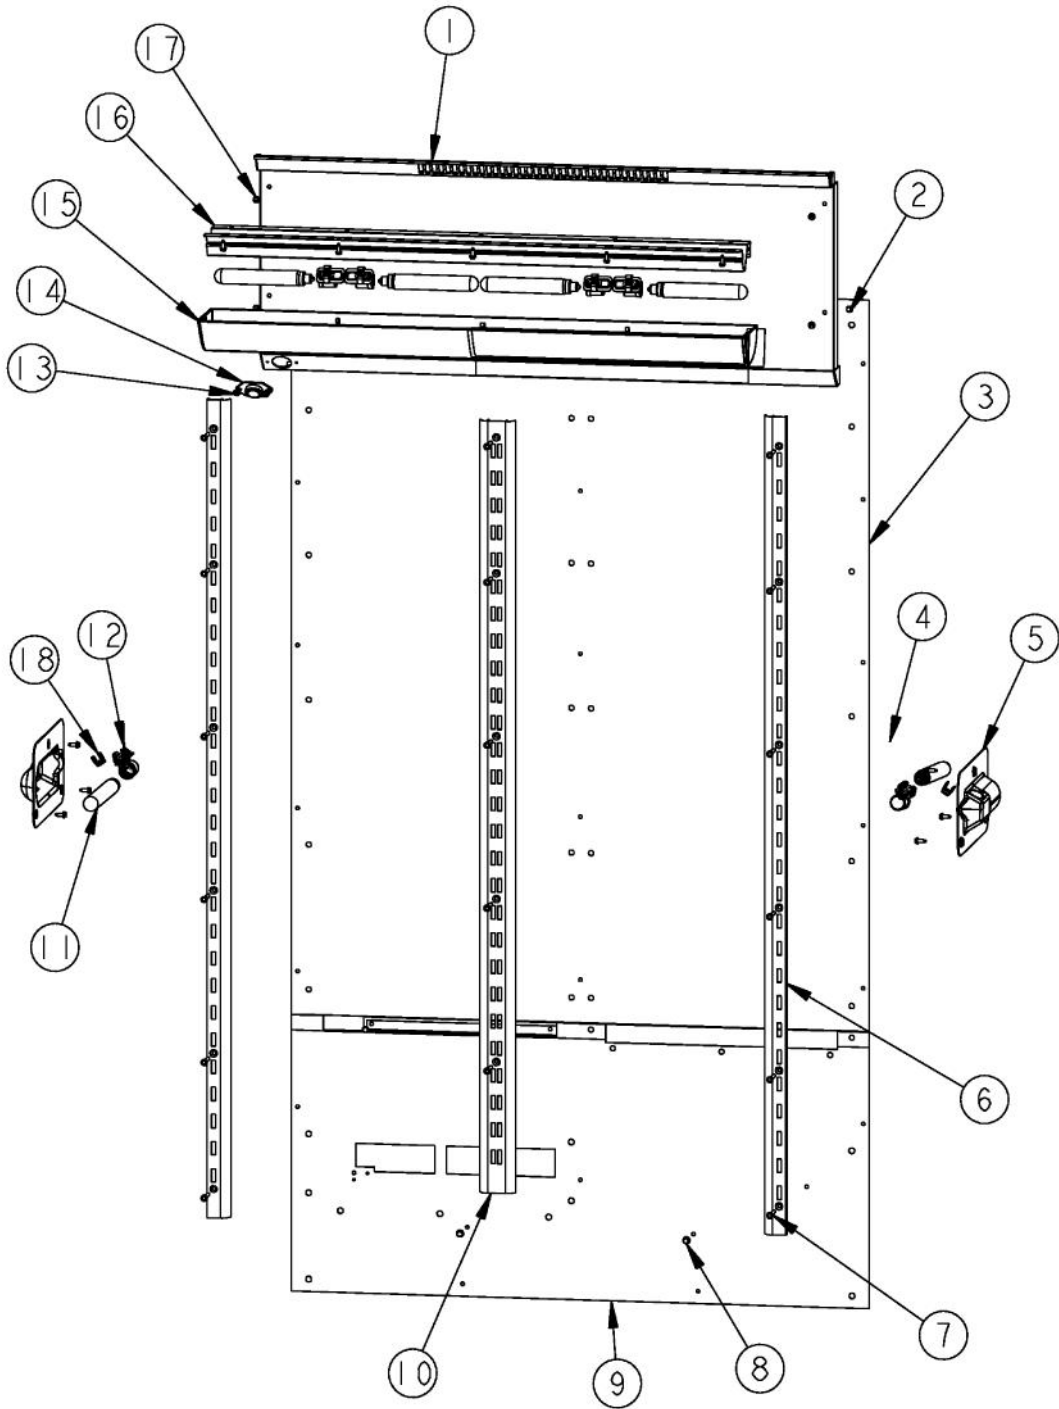

Ref #	Part Number	Qty.	Description
1	L20914100		COVER EVAP AR 36
2	PD020194		SCREW-SM
3	L20913712		UPPER COVER SUMP
4	PK930346		COVER LIGHT
5	10270203		HOUSING-LIGHT V10270203
6	PM910280		LADDER SIDE AF 30 36
7	M0238535		SCREW-SM
8	PD020195		SCR 8-18 X 5/8
9	L20913716		COVER SUMP LOWER AR 36
10	PM910284		LADDER CENTER AR 36
11	A3079001		LAMP - 40W
12	PE950125		LIGHT SOCKET
13	M0211014		SCREW-SM
14	C8983701		THERMISTOR
15	PK930267		COVER LIGHT ASM AF AR BM 36
16	L20910705		BRACKET LIGHT AR 36
17	PD020238		SCR WH HEX WSHR HD SLTD NO.8-18 X 1/2
18	B5733302		CLIP-GROUND
NI	PB070288		1/4 X 1/2 CLOSED CELL SPONGE