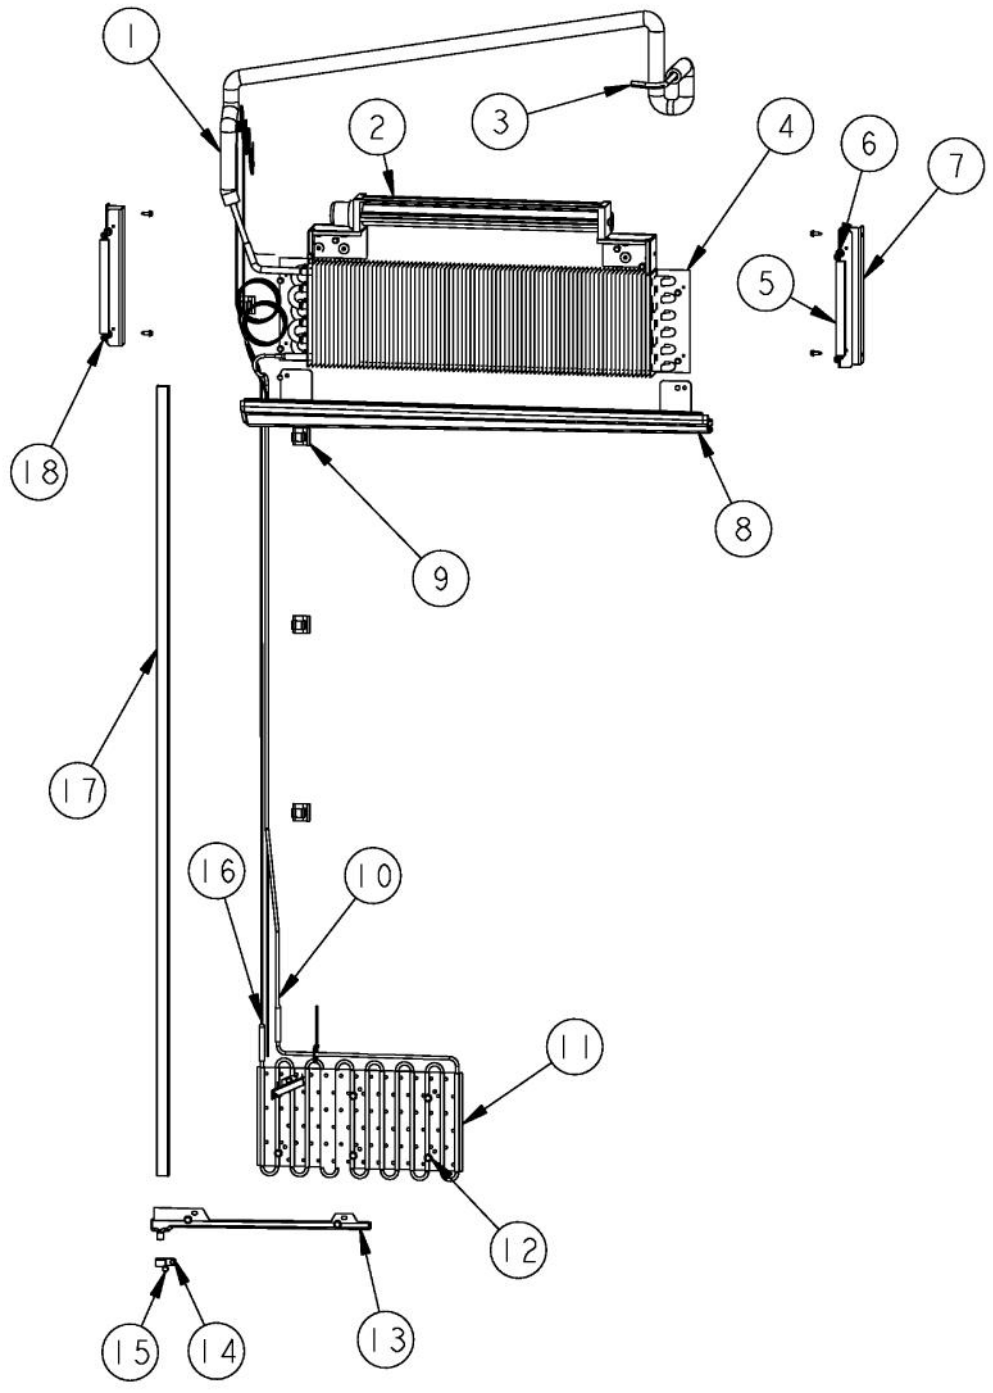

Ref #	Part Number	Qty.	Description
1	PB970187		INSULATION TUBING 57.500
2	G50914135		ASM FAN MOUNTING AR 36
3	F2099936		TUBE SUCTION AR 36
4	PM910455		EVAPORATOR AR 36 30
5	PB070288		1/4 X 1/2 CLOSED CELL SPONGE
6	PD040150		WASHER FLAT NYLON NO.10
7	K20914102		ANGLE UPR EVAP MNT AR 30 36
8	G50914189		DRAIN PAN ASM UPPER AR36
9	M0104106		CLIP-CORD VM0104106
10	F20913720		TUBE EVAP AR 36
11	PM910496		MS HEAT EXCH ASM AR 36 30
12	PD020032		SRW-8(A)X3/8PH.WFR HD 7/16DIAXNICL
13	PK030445		PAN DRAIN LOWER EVAP AR 30 36
14	PD030148		CLAMP CABLE ALUMINUM .500 DIA. (AL-8 CLAMP)
15	PD020194		SCREW-SM
16	PB920246		TUBE CAPILLARY ASM AR 36 30
17	PK030446		DRAIN VERTICAL AR 30 36
18	PD020238		SCR WH HEX WSHR HD SLTD NO.8-18 X 1/2