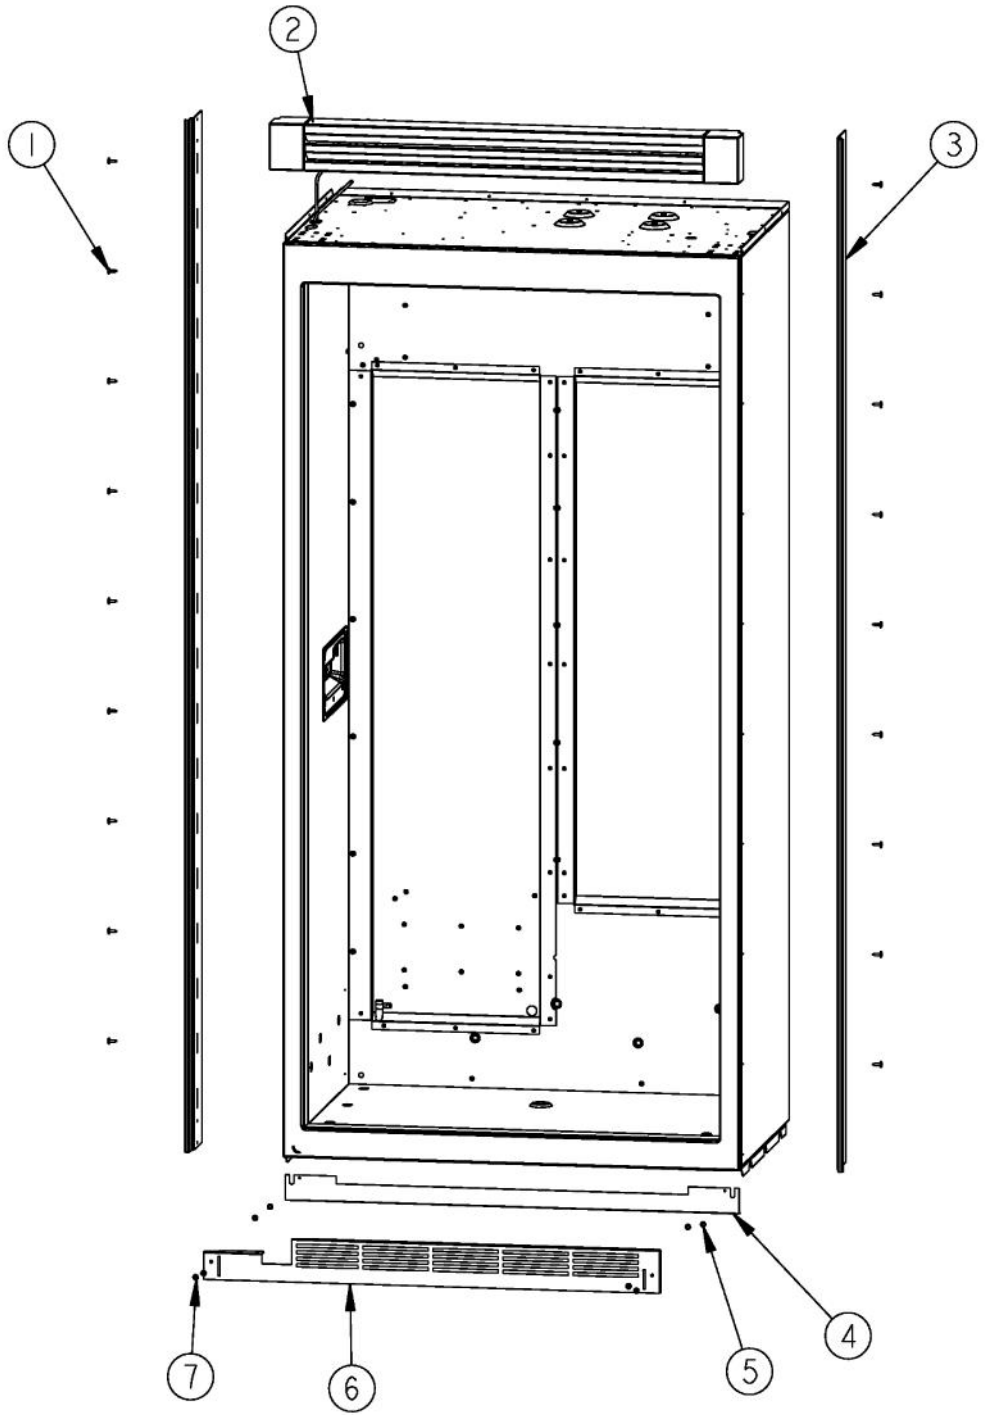

Ref #	Part Number	Qty.	Description
1	M0210458		SCREW-SM
2	G32911375		GRILLE ASM AF 36 PRO LH (FOR BREAKDOWN SEE PAGE 011)
	G32911116		GRILLE ASM AF AR 36 PRO (FOR BREAKDOWN SEE PAGE 011)
3	PK910123		SIDE TRIM - PRO
4	000147-002		KICKPLATE, LWR
5	40370P01		NYLON FLAT WASHER V40370P01
6	C9099206BK		GRILLE TOE VENTED 36 LH XBKX
	C90910759BK		GRILLE TOE VENTED 36 XBKX
7	M0210443		SCREW-E SM
NI	G50915028		GRILLE TOE ASM AF AR 36 L (CONTAINS ITEMS NO. 4 - NO. 7)
NI	G50915027		GRILLE TOE ASM AF AR 36 R (CONTAINS ITEMS NO. 4 - NO. 7)