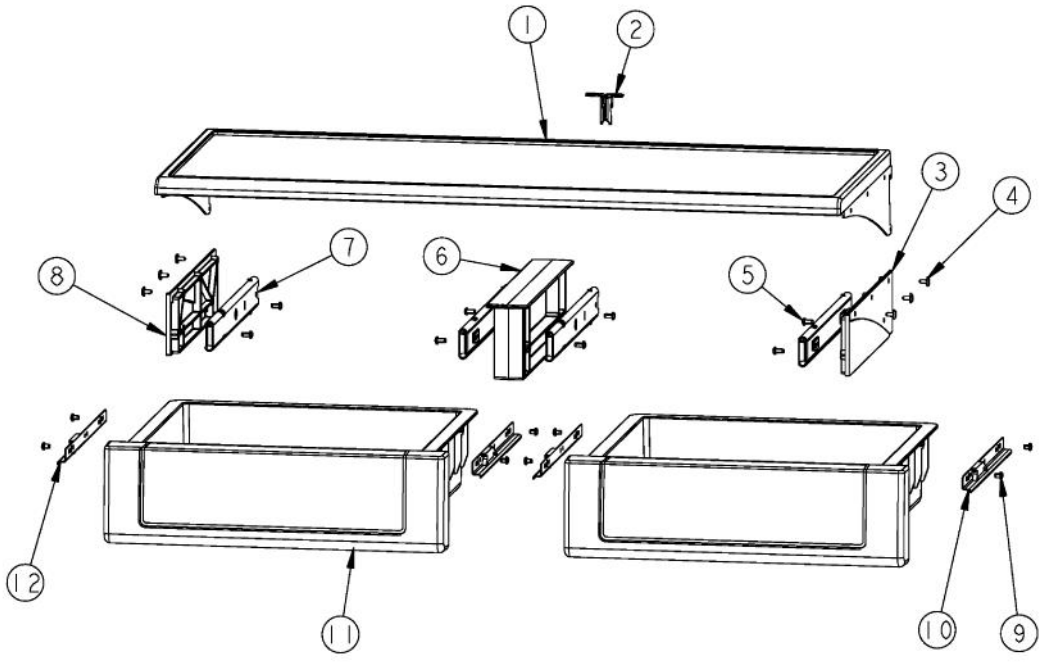

Ref #	Part Number	Qty.	Description
1	PM010530		SHELF ASM GLASS 36 AR 36 BM
2	120467		CRISPER RAIL ATTACHMENT
3	PK930290		SUPPORT SLIDE R
4	PD020032		SRW-8(A)X3/8PH.WFR HD 7/16DIAXNICL
5	PD920161		SCR 8-16 PLASTITE PNP 3/8 S
6	PK030439		GLIDE CENTER SUPPORT
7	PM910388		SLIDE DRAWER (R & L)
8	PK930291		SUPPORT SLIDE L
9	PD920162		SCR 8-16 PLASTITE PNP 1/4 S
10	PM910343		RAIL DRAWER R
11	PK930289		DRAWER DELI ASM AR 36
12	PM910342		RAIL DRAWER L