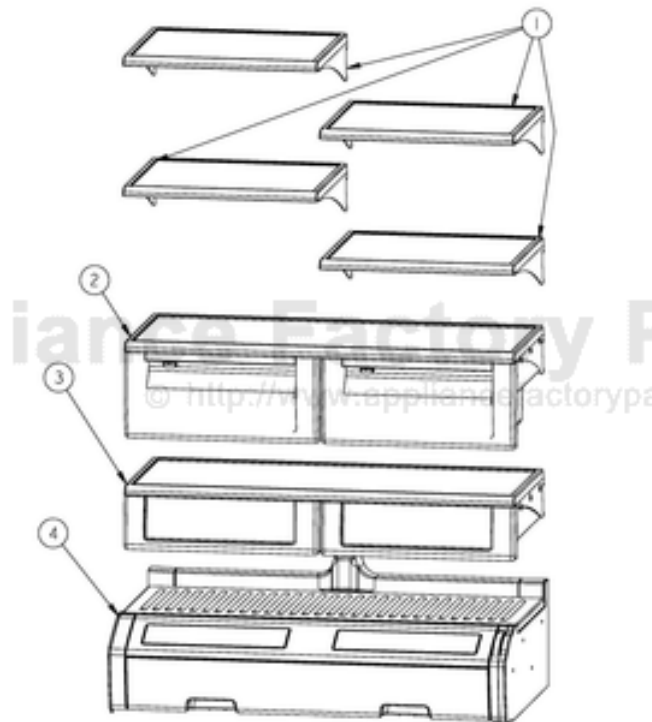

[Find Your VIKING Refrigerator Parts - Select From 341 Models](#)

----- Manual continues below -----

Ref #	Part Number	Qty.	Description
1	PM910351		SHELF ASM GLASS BM 36 FF
2	ProduceDrawerArea		FOR BREAKDOWN SEE PAGE 002
3	DELI DRAWER AREA		FOR BREAKDOWN SEE PAGE 002
4	MEAT SAVER DRAW...		FOR BREAKDOWN SEE PAGE 004