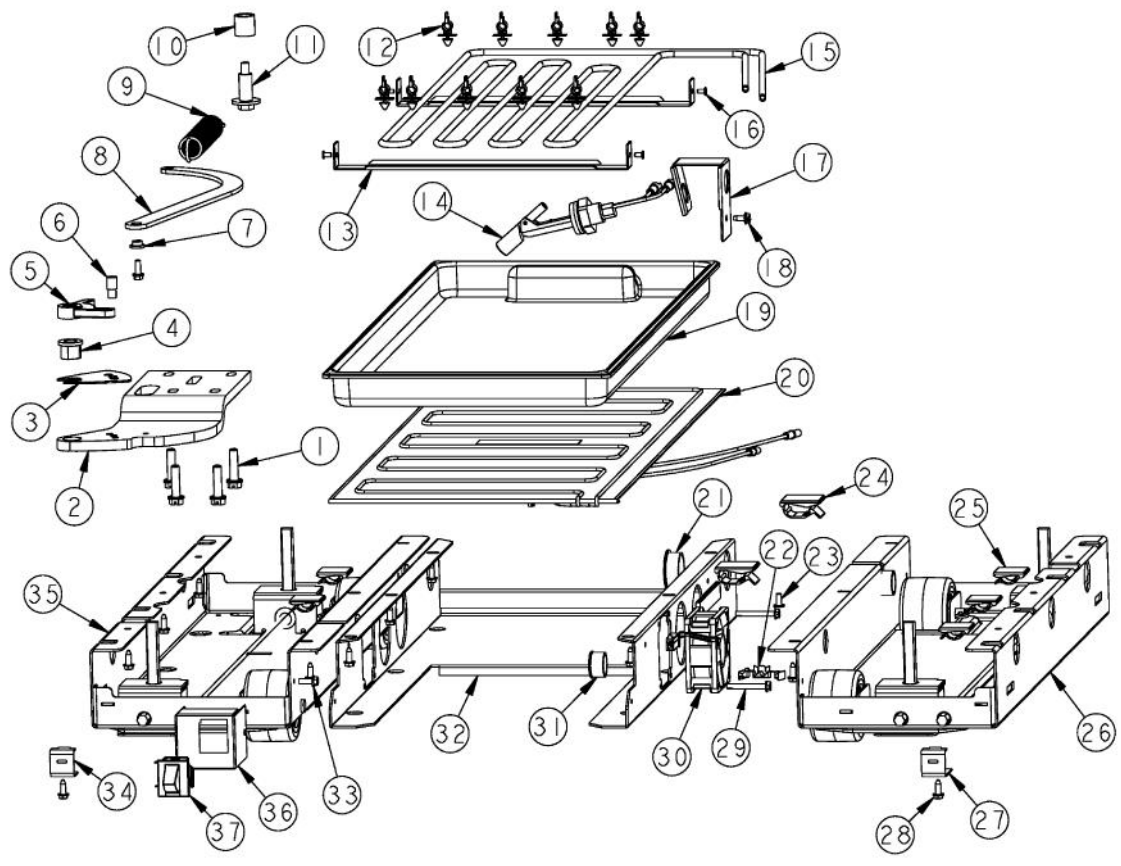

Ref #	Part Number	Qty.	Description
1	000570-000		HEX SCREW
2	PC020289		HINGE PLATE LL
	PC920215		HINGE PLATE SXS LR
3	PC920144		PLATE - WC DOOR SHIM
4	PD940090		BUSHING - WC DOOR LEVEL
5	PD940091		BUSHING - DOOR STOP
6	PC920145		PIN - DOOR STOP
7	PD940094		BUSHING
8	PC920149		BAR-WC BOT HINGE LH
	PC920166		BAR-WC BOT HINGE RH
9	PC910015		SPRING EXTENSION
10	PD940107		ROUND SPRING SPACER
11	M0221523		SCREW - SHLDR
12	PD030146		STAND OFF LOCK CLIP
13	K20911831		BRACKET CONDENSATE SUPPORT
14	PE050248		FLOAT SWITCH HORIZONTAL
15	F20915696		SERPENTINE CONDENSER DRAIN
16	PC040010		POP RIVET
17	B20915627		BRACKET HORIZ FLOAT SWITCH
18	M0253916		SCREW-TF
19	PK930348		PAN DRAIN
20	G50914125		TRAY PAN HEATER
21	A4554817		BUSHING-SNAP VA4554817
22	M0327801		SPLICE TAP
23	PD020010		10 X 3/8 GREEN GROUNDING SCREW
24	M0104102		CLIP-CORD RED
25	M0104106		CLIP-CORD VM0104106
26	PM910398		LEVELER ASSEMBLY - R
27	K2098044		BRKT GRILLE SUPPORT
28	PD020194		SCREW-SM
29	PD020274		SCR SLTD HEX WSHR HD 8X1.250 BT
30	000731-000		AXIAL FAN
31	A4554806		BUSHING-SNAP VA4554806
32	K20915952		SHIELD BOTTOM DRAIN
33	M0220417		SCREW-TC
34	K2098096		BRKT GRILLE SUPPORT
35	PM910399		LEVELER MODULE L
36	002668-000		SWITCH,GRILLE,MT,LH
	002667-000		SWITCH,GRILLE,MT,RH
37	PE950147		SWITCH SPST NC BLACK
NI	PK930424	1	VALVE POP UP ASM