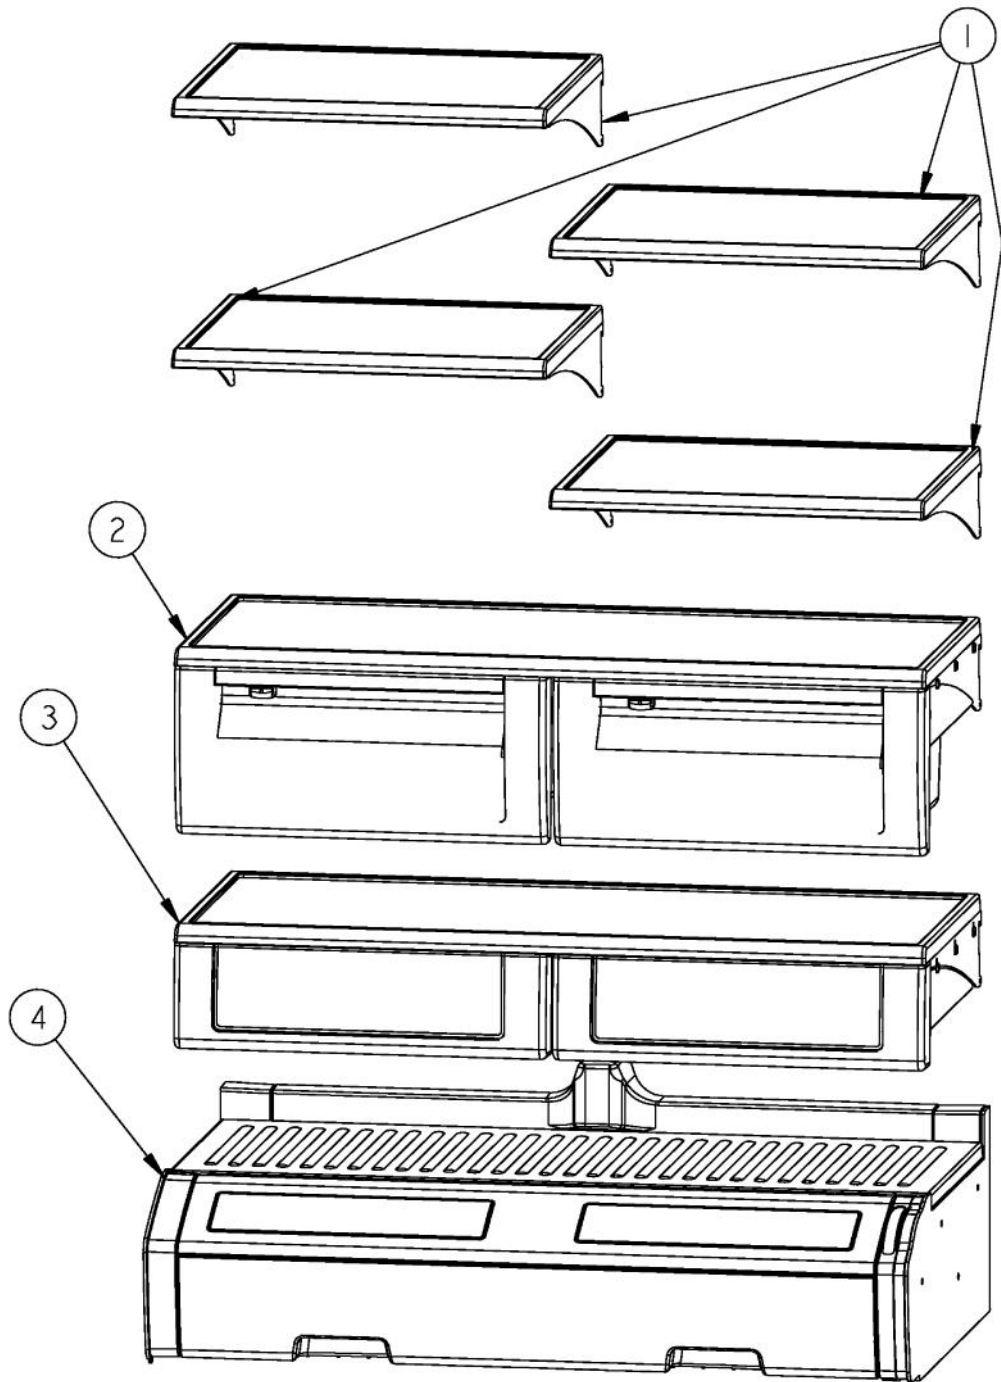

[Find Your VIKING Refrigerator Parts - Select From 341 Models](#)

----- Manual continues below -----

Ref #	Part Number	Qty.	Description
1	PM910351		SHELF ASM GLASS BM 36 FF
2	ProduceDrawerArea		FOR BREAKDOWN SEE PAGE 002
3	DELI DRAWER AREA		FOR BREAKDOWN SEE PAGE 002
4	MEAT SAVER DRAW...		FOR BREAKDOWN SEE PAGE 004

Ref #	Part Number	Qty.	Description
1	PM010530		SHELF ASM GLASS 36 AR 36 BM
2	120467		CRISPER RAIL ATTACHMENT
3	PK930290		SUPPORT SLIDE R
4	PD020032		SRW-8(A)X3/8PH.WFR HD 7/16DIAXNICL
5	PD920161		SCR 8-16 PLASTITE PNP 3/8 S
6	PK030439		GLIDE CENTER SUPPORT
7	PM910388		SLIDE DRAWER (R & L)
8	PK930291		SUPPORT SLIDE L
9	PD920162		SCR 8-16 PLASTITE PNP 1/4 S
10	PM910343		RAIL DRAWER R
11	PK930289		DRAWER DELI ASM AR 36
12	PM910342		RAIL DRAWER L