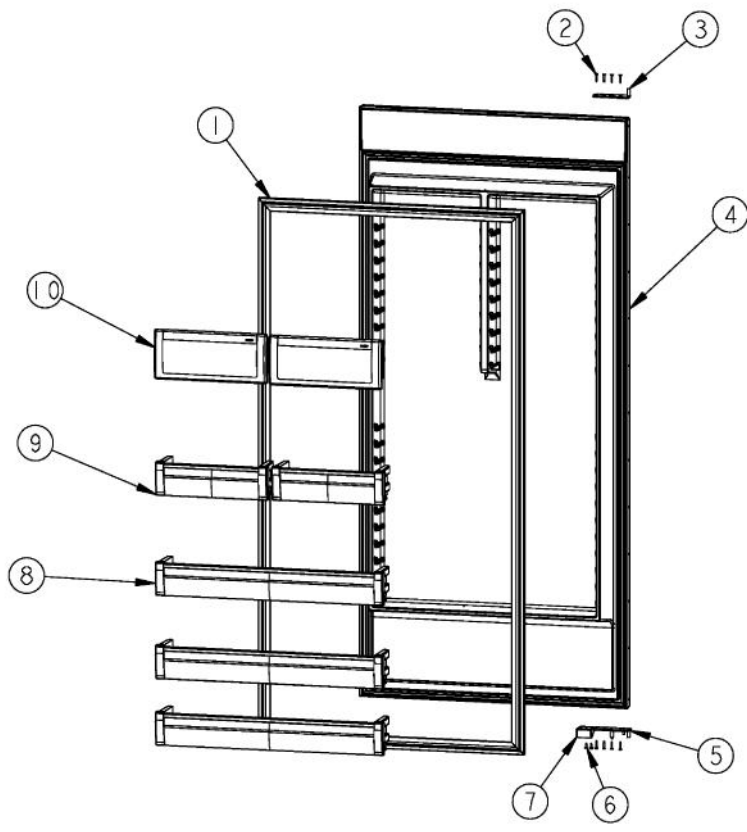

Ref #	Part Number	Qty.	Description
1	L20914100		COVER EVAP AR 36
2	PD020194		SCREW-SM
3	L20913712		UPPER COVER SUMP
4	PK930346		COVER LIGHT
5	10270203		HOUSING-LIGHT V10270203
6	PM910280		LADDER SIDE AF 30 36
7	M0238535		SCREW-SM
8	PD020195		SCR 8-18 X 5/8
9	L20913716		COVER SUMP LOWER AR 36
10	PM910284		LADDER CENTER AR 36
11	A3079001		LAMP - 40W
12	PE950125		LIGHT SOCKET
13	M0211014		SCREW-SM
14	C8983701		THERMISTOR
15	PK930267		COVER LIGHT ASM AF AR BM 36
16	L20910705		BRACKET LIGHT AR 36
17	PD020238		SCR WH HEX WSHR HD SLTD NO.8-18 X 1/2
18	B5733302		CLIP-GROUND
NI	PB070288		1/4 X 1/2 CLOSED CELL SPONGE