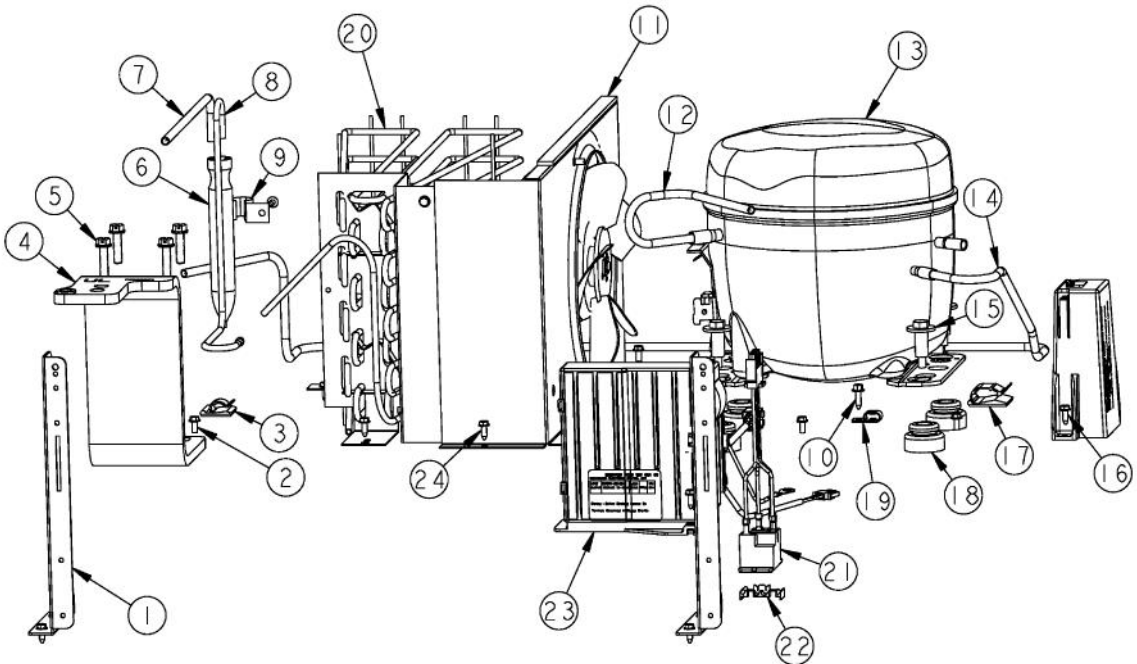

Ref #	Part Number	Qty.	Description
1	K20912569		BRACKET GRILLE SUPPORT
2	PD020010		10 X 3/8 GREEN GROUNDING SCREW
3	M0104106		CLIP-CORD VM0104106
4	PC920204		HINGE ASM UL
	PC920203		HINGE ASM UR
5	000570-000		HEX SCREW
6	10743201		DRIER, HI SIDE
7	F2097740		TUBE PROCESS
8	F2096669		TUBE-DRIER COND
9	10547001		CLIP-DRIER V10547001
10	PD020195		SCR 8-18 X 5/8
11	G5096494		COND. FAN ASSY
12	F2096507		TUBE-PROCESS GRN
13	G50911820		COMPRESSOR KIT (INCLUDES DRIER)
14	F20910729		TUBE DISCHARGE FORMED AF AR 36
15	M0221523		SCREW - SHLDR
16	PE970608		POWER SUPPLY 24 VDC 15 W
17	M0104102		CLIP-CORD RED
18	10835901		GROMMET RUBBER V10835901
19	002573-000		CLAMP CORD
20	PB920171		CONDENSER ASM
21	G50915958		ASM AR SABBATH MODE RELAY
22	M0327801		SPLICE TAP
23	PE070849		INVERTER
24	PD020194		SCREW-SM