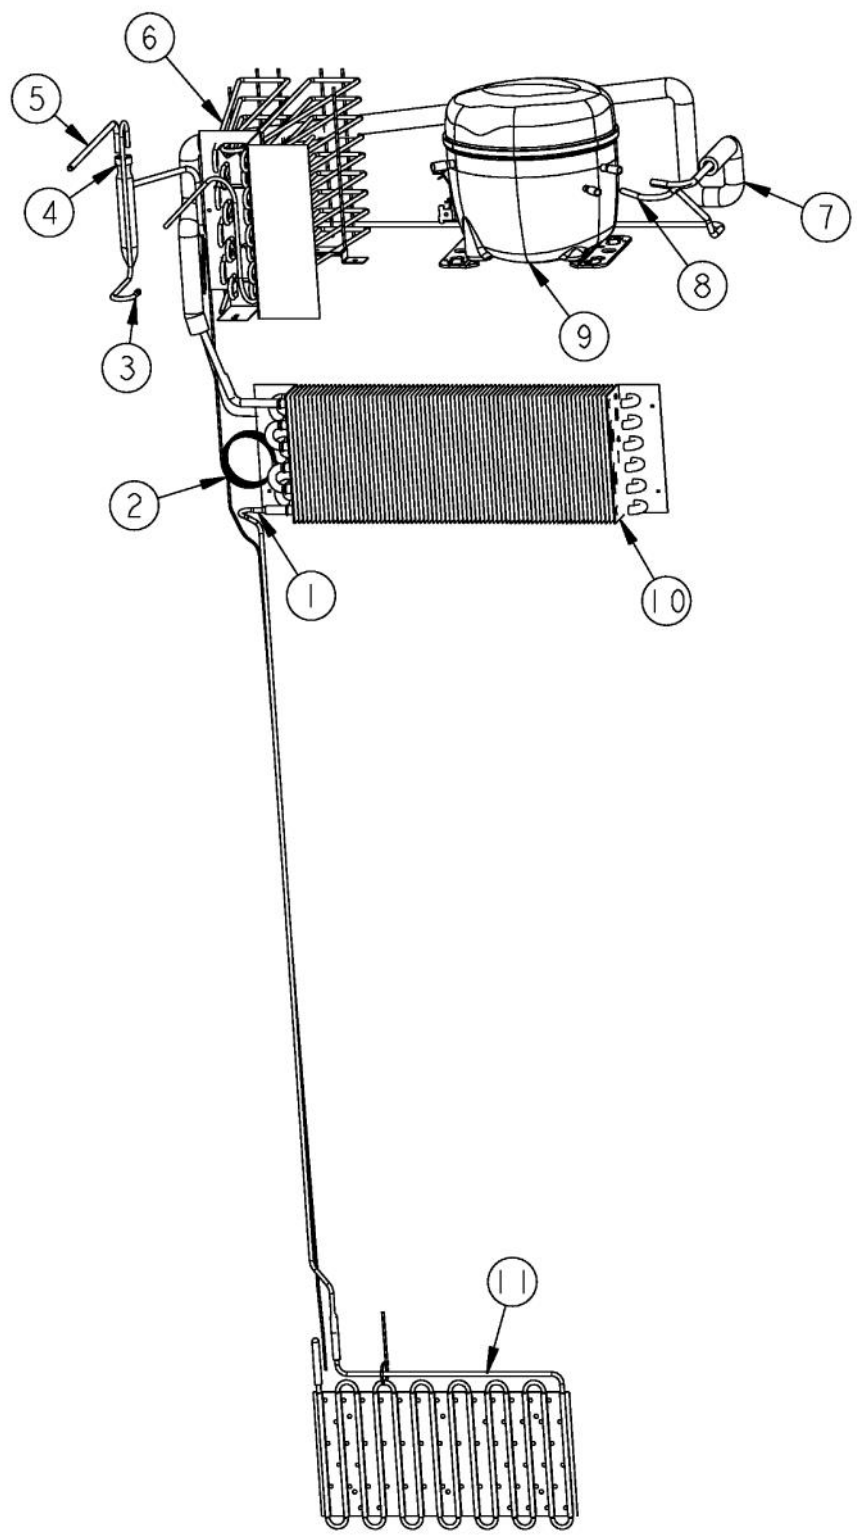

Ref #	Part Number	Qty.	Description
1	F20913720		TUBE EVAP AR 36
2	F20912568		CAPILLARY TUBE
3	F2096669		TUBE-DRIER COND
4	10743201		DRIER, HI SIDE
5	F2097740		TUBE PROCESS
6	PB920171		CONDENSER ASM
7	F2099936		TUBE SUCTION AR 36
8	F20910729		TUBE DISCHARGE FORMED AF AR 36
9	G50911820		COMPRESSOR KIT (INCLUDES DRIER)
10	PM910455		EVAPORATOR AR 36 30
11	PM910496		MS HEAT EXCH ASM AR 36 30