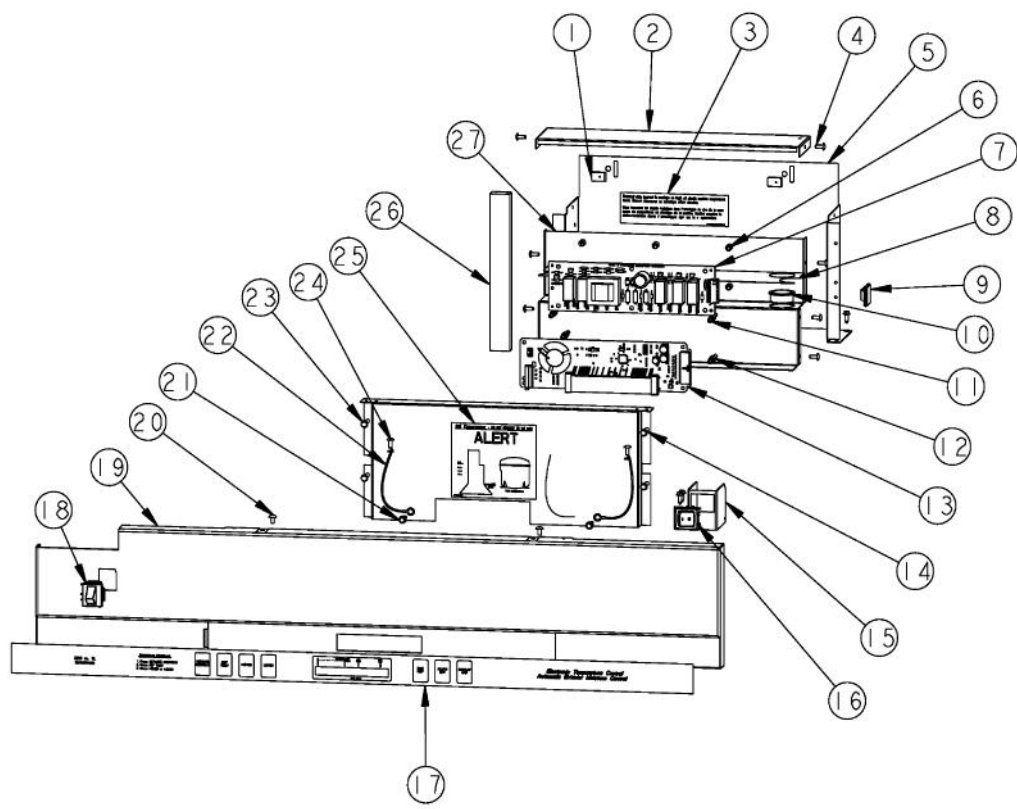

Ref #	Part Number	Qty.	Description
1	M0288120		NUT-SPEED, VM0288120
2	K20915000		CONTROL BOX TOP
3	PF930487		TECH LITERATURE LABEL - 2
4	PC040010		POP RIVET
5	K2099402		CONTROL BOX
6	M0585504		SUPPORT
7	PE970463		POWER CONTROL BOARD
8	PM910325		FILM PROTECTIVE
9	M0104106		CLIP-CORD VM0104106
10	A4554817		BUSHING-SNAP VA4554817
11	PD020013		TYPE AB NO.6 X 3/8 PH PAN HD. SMS
12	M0585506		SUPPORT
13	PE070728		BOARD LOW VOLTAGE
14	K20910061		CONTROL BOX FRONT
15	K2098654		BRACKET SWITCH POWER
16	PE950149		SWITCH POWER
17	PE950181		OVERLAY SWITCH AR 36
18	PE950122		SWITCH
19	PK030459		PANEL CONTROL AR 36 L
	PK030458		PANEL CONTROL AR 36 R
20	M0224128		SCREW-SM
21	M0238846		SCREW-SHLDR
22	12064001		SUPP-CONT PANEL
23	PD020194		SCREW-SM
24	PC040010		POP RIVET
25	PF930672		LABEL DC COMPRESSOR
26	A3030361		GASKET, RED
27	K20910060		BRACKET - PC