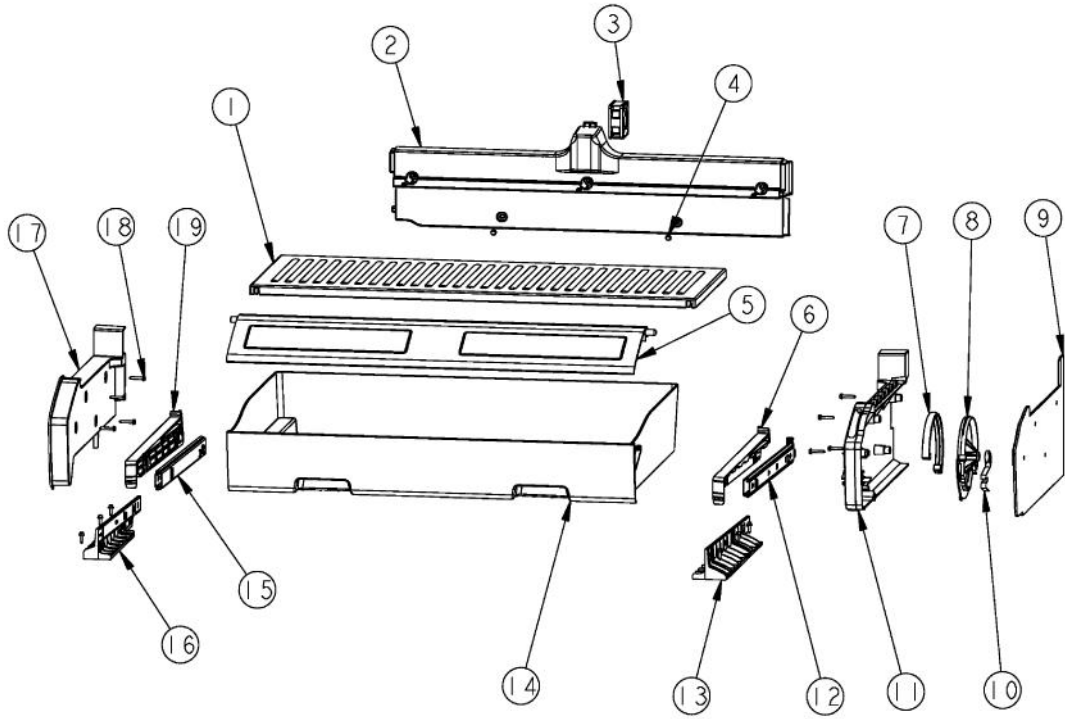

Ref #	Part Number	Qty.	Description
1	PK930286		SHELF MEATSAVOR AR/BM 36
2	PK930285		DUCT MEATSAVOR REAR AR 36
3	000730-000		MEAT SAVER FAN - 3.8 W
NI	020822-000	1	FAN RESISTOR KIT BEFORE SERIALNo. 110409R00010145
4	PD020195		SCR 8-18 X 5/8
5	PM910288		SLIDE MEAT SAVER L
6	PK930175		SUPPORT DRAWER MEAT SAVER SXS 42/48 R
7	PK930172		COVER CONTROL MEAT SAVER
8	PK930168		DIAL CONTROL MEAT SAVER
9	PK930283		DUCT MEATSAVOR SPACER
10	PM910334		ROLLER TENSION
11	PK930169		DUCT MEAT SAVER SXS 42/48 R
12	PM910287		SLIDE MEAT SAVER R
13	PK930173		SUPPORT SLIDE MEAT SAVER SXS 42/48 R
14	PK930278		DRAWER MEAT SAVER AR BM 36
15	PM910288		SLIDE MEAT SAVER L
16	PK930174		SUPPORT SLIDE MEAT SAVER SXS 42/48 L
17	PK930284		DUCT MEATSAVOR LEFT
18	M0211021		SCREW-SM
19	PK930176		SUPPORT DRAWER MEAT SAVER 42/48 L