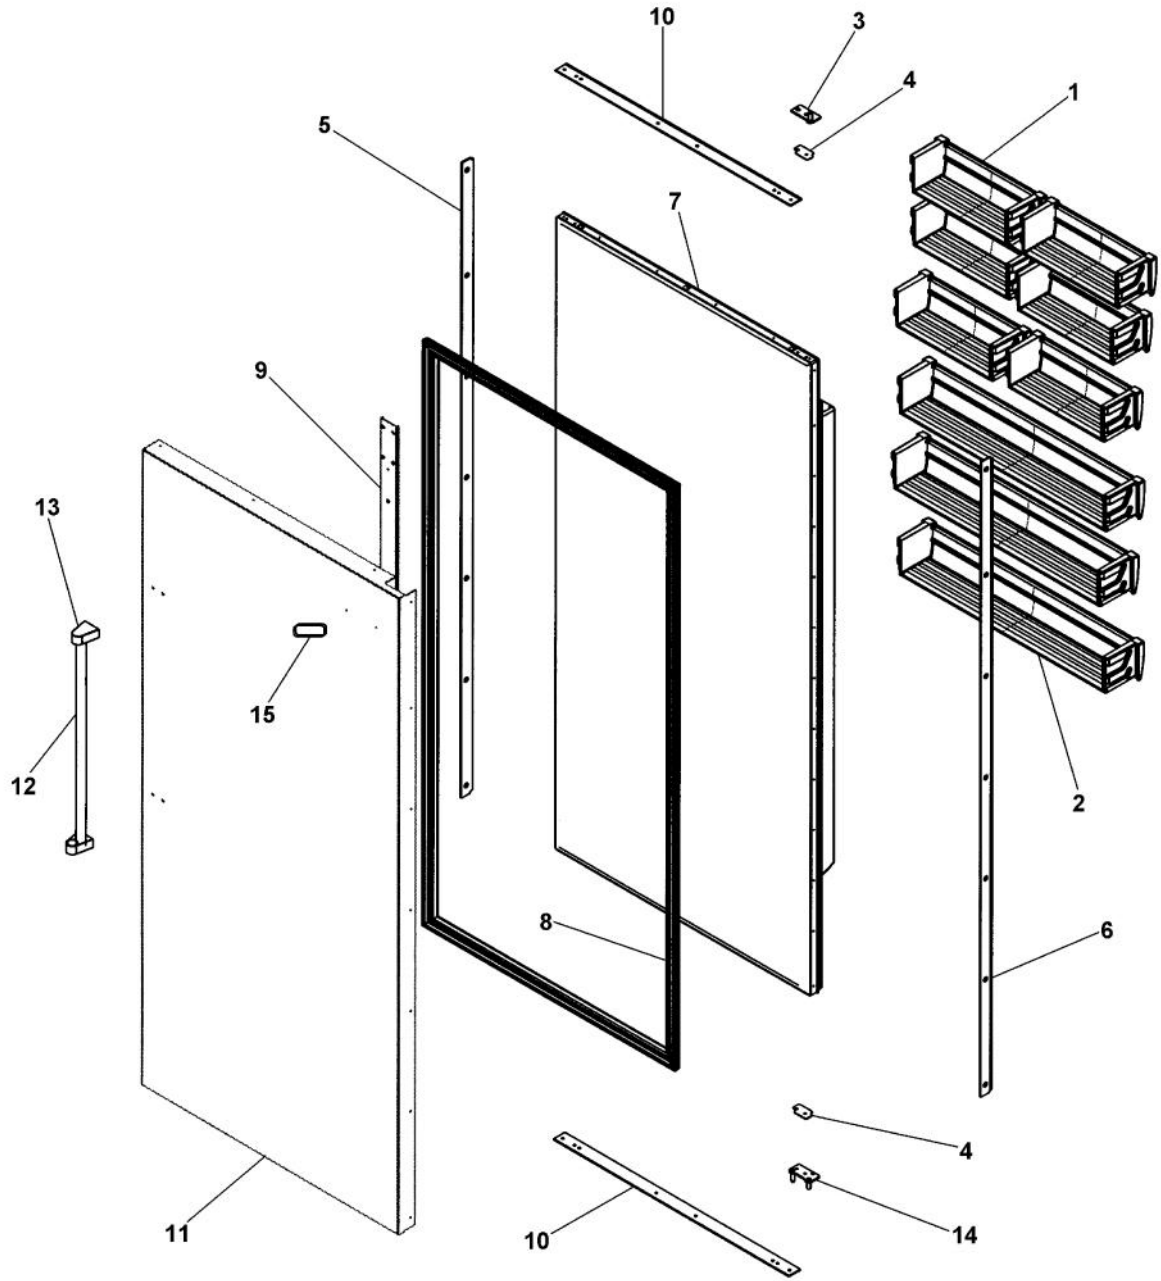

Ref #	Part Number	Qty.	Description
1	G90911117BK		AIR DUCT ASM COMPLETE AF AR 36 XBKX
2	B2096962		BRACKET-LOUVER SUP
3	B2096961		BRACKET-LOUVER
4	M0220417		SCREW-TC
5	B20911802		GRILL ENDCAP PRO R
	B20911801		GRILL ENDCAP PRO L
6	B2099013		ENDCAP PRO RH NONHINGE
	B2099012		ENDCAP PRO LH NONHINGE
7	B20911391		GRILLE LOUVER TOP 36 PRO
8	B20911392		GRILLE LOUVER MID 36 PRO
9	B20911122		GRILLE LOUVER BOT 36 PRO
10	G32911116		GRILLE ASM AF AR 36 PRO
	G32911375		GRILLE ASM AF 36 PRO LH