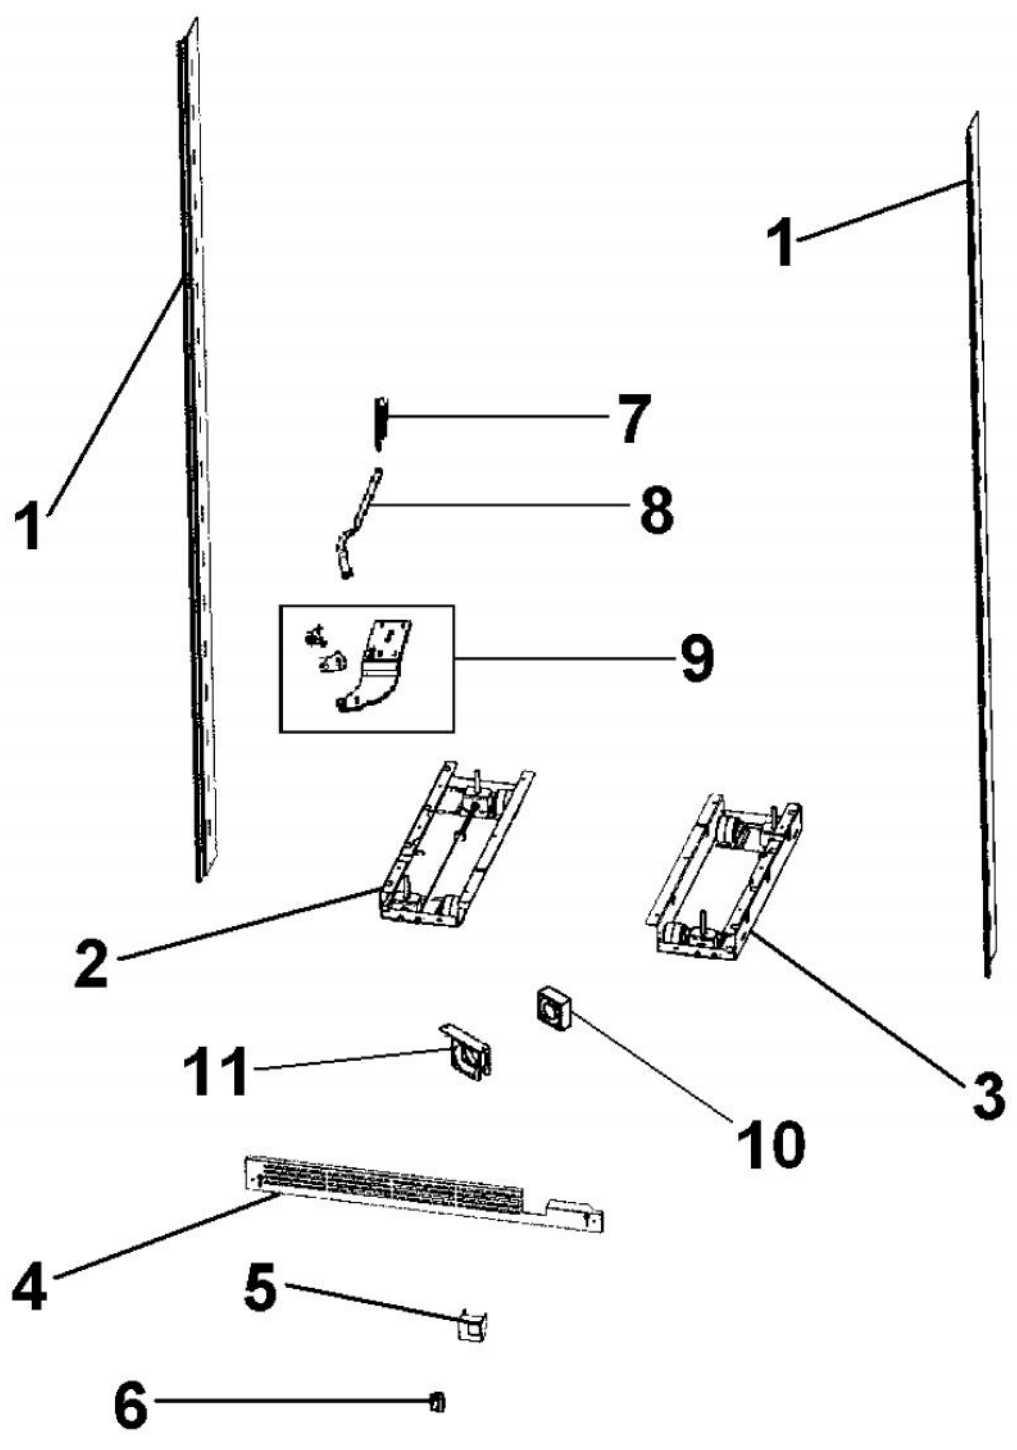

Ref #	Part Number	Qty.	Description
1	12234001		GROMMET-VIBRATION
2	B10914128		SPACER FAN AR 36/30
3	G31913715		COVER ASM LOWER EVAP AR 36
4	G50912369		ANGLE UPR EVAP MTNG AR
5	K20914132		BRKT, FAN MTG RT AR 36
6	K20914133		BRKT, FAN MTG LT AR 36
7	L20910793WH		COVER EVAP AR 36
8	L20913712WH		COVER SUMP UPPER AR 36
9	L20913713WH		DIVIDER AIR AR 36
10	M0217204		SCREW, SM
11	M0238616		SCREW-SM
12	M0238859		SCREW-SHLDR
13	PD950012		STRIKE PANEL ACCESS
14	PE950154		FAN EVAP HORIZ AF AR 30
NI	PB070288		1/4 X 1/2 CLOSED CELL SPONGE