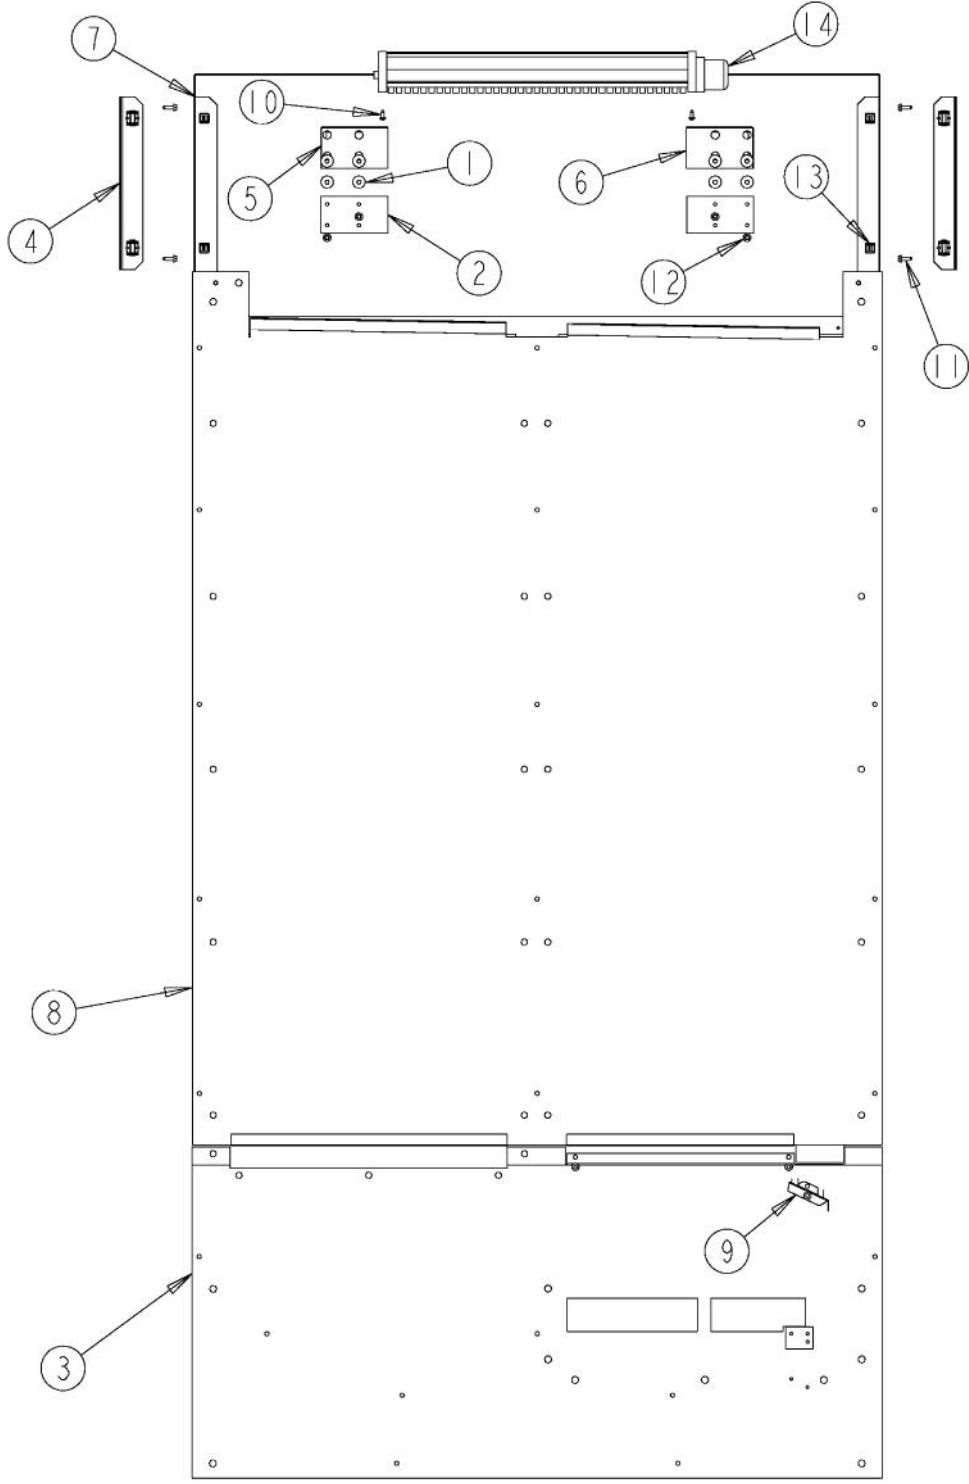

Ref #	Part Number	Qty.	Description
1	PM910455		EVAPORATOR AR 36 30
2	C8983701		THERMISTOR
3	PB920246		TUBE CAPILLARY ASM AR 36 30
4	F20913720		TUBE EVAP AR 36
5	F2099936		TUBE SUCTION AR 36
6	G50914189		DRAIN PAN ASM UPPER AR36
7	M0104102		CLIP-CORD RED
8	M0104106		CLIP-CORD VM0104106
9	M0210417		SCREW, SS SM
10	M0232929		SCREW-SE
11	M0238535		SCREW-SM
12	PB970187		INSULATION TUBING 57.500
13	PD020194		SCREW-SM
14	PE970641		JUMPER FAN RESISTOR
15	PK030445		PAN DRAIN LOWER EVAP AR 30 36
16	PK030446		DRAIN VERTICAL AR 30 36
17	PM910280		LADDER SIDE AF 30 36
18	PM910284		LADDER CENTER AR 36
19	PM910496		MS HEAT EXCH ASM AR 36 30