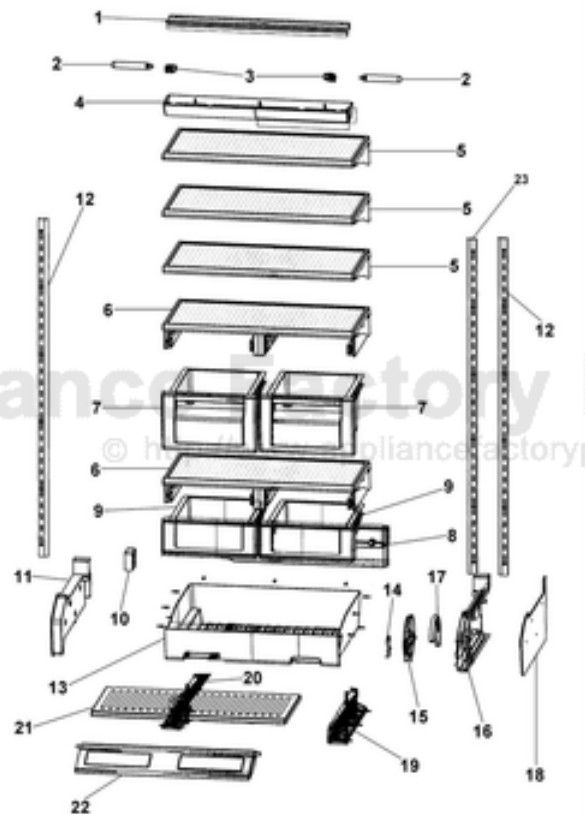

# VIKING VCRB364 Owner's Manual

[Shop genuine replacement parts for VIKING VCRB364](#)

[Find Your VIKING Refrigerator Parts - Select From 341 Models](#)

----- Manual continues below -----

Ref #	Part Number	Qty.	Description
1	L20910705		BRACKET LIGHT AR 36
2	A3079001		LAMP - 40W
3	PE950125		LIGHT SOCKET
4	PK930267		COVER LIGHT ASM AF AR BM 36
5	PM910351		SHELF ASM GLASS BM 36 FF
6	G50911908		SHELF & SLIDE ASM AR 36
7	G50912333		PRODUCE DRAWER ASSEMBLY
8	PK930285		DUCT MEATSAVOR REAR AR 36
9	G50912334		DRAWER DELI ASM AR 36
10	PE950185		FAN, MEAT SAVER
NI	020822-000	1	FAN RESISTOR KIT BEFORE SERIALNo. 110409R00010145
11	PK930284		DUCT MEATSAVOR LEFT
12	PM910280		LADDER SIDE AF 30 36
13	PK930278		DRAWER MEAT SAVER AR BM 36
14	PM910334		ROLLER TENSION
15	PK930168		DIAL CONTROL MEAT SAVER
16	PK930169		DUCT MEAT SAVER SXS 42/48 R
17	PK930172		COVER CONTROL MEAT SAVER
18	PK930283		DUCT MEATSAVOR SPACER
19	PM910287		SLIDE MEAT SAVER R
20	PM910288		SLIDE MEAT SAVER L
21	PK930286		SHELF MEATSAVOR AR/BM 36
22	PK930288		DOOR MEATSAVOR ASM AR/BM 36
23	PM910284		LADDER CENTER AR 36
NI	PM910332		ACCESORY ASSY