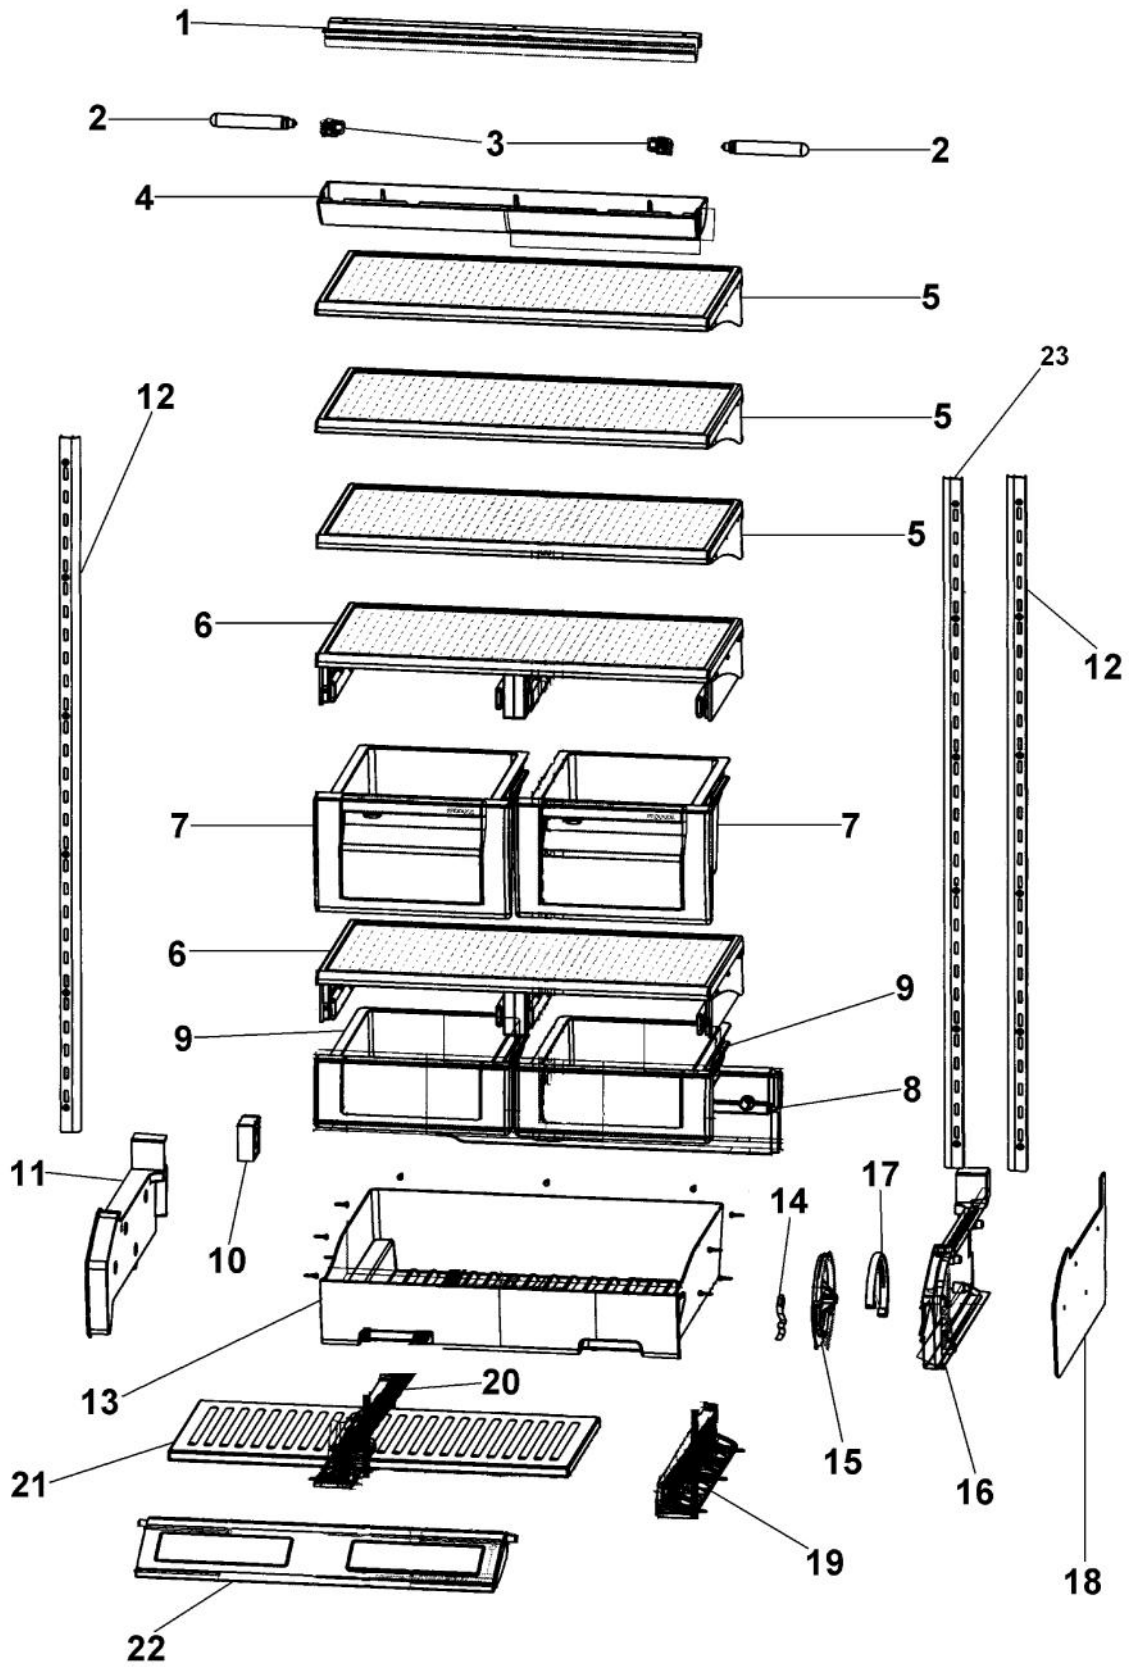

# VIKING VCRB364 Owner's Manual

[Shop genuine replacement parts for VIKING VCRB364](#)

[Find Your VIKING Refrigerator Parts - Select From 341 Models](#)

----- Manual continues below -----

Ref #	Part Number	Qty.	Description
1	L20910705		BRACKET LIGHT AR 36
2	A3079001		LAMP - 40W
3	PE950125		LIGHT SOCKET
4	PK930267		COVER LIGHT ASM AF AR BM 36
5	PM910351		SHELF ASM GLASS BM 36 FF
6	G50911908		SHELF & SLIDE ASM AR 36
7	G50912333		PRODUCE DRAWER ASSEMBLY
8	PK930285		DUCT MEATSAVOR REAR AR 36
9	G50912334		DRAWER DELI ASM AR 36
10	PE950185		FAN, MEAT SAVER
NI	020822-000	1	FAN RESISTOR KIT BEFORE SERIALNo. 110409R00010145
11	PK930284		DUCT MEATSAVOR LEFT
12	PM910280		LADDER SIDE AF 30 36
13	PK930278		DRAWER MEAT SAVER AR BM 36
14	PM910334		ROLLER TENSION
15	PK930168		DIAL CONTROL MEAT SAVER
16	PK930169		DUCT MEAT SAVER SXS 42/48 R
17	PK930172		COVER CONTROL MEAT SAVER
18	PK930283		DUCT MEATSAVOR SPACER
19	PM910287		SLIDE MEAT SAVER R
20	PM910288		SLIDE MEAT SAVER L
21	PK930286		SHELF MEATSAVOR AR/BM 36
22	PK930288		DOOR MEATSAVOR ASM AR/BM 36
23	PM910284		LADDER CENTER AR 36
NI	PM910332		ACCESORY ASSY