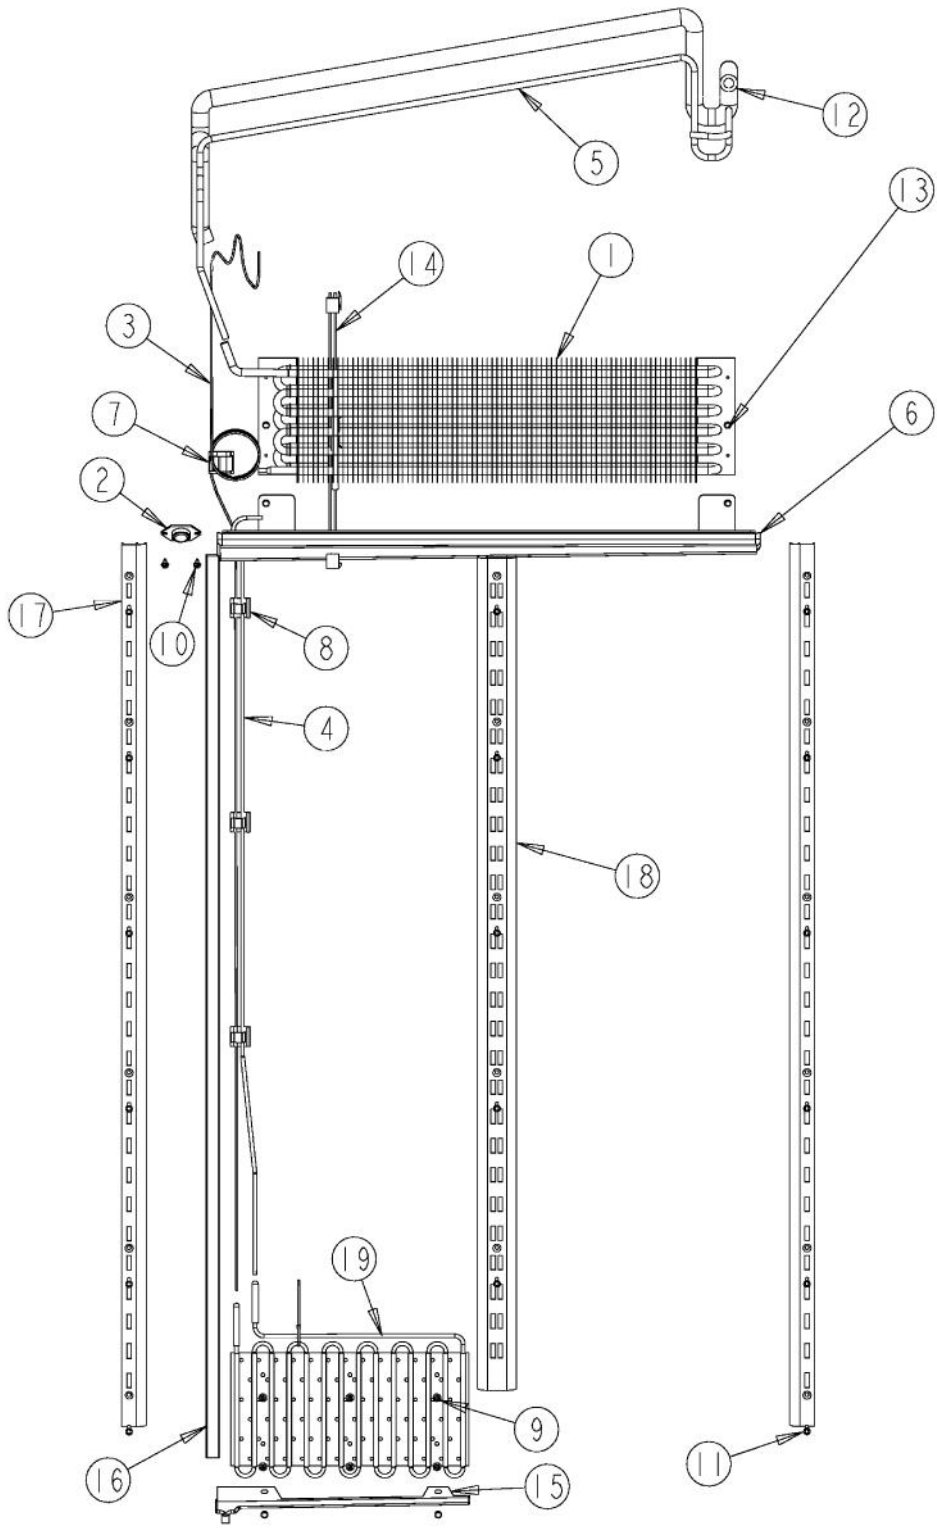

Ref #	Part Number	Qty.	Description
1	PE950122		SWITCH
2	12064001		SUPP-CONT PANEL
3	12074703		INSUL-CONT BOX V12074703
4	A4539601		SUB TO PC040010 - RIVET-POP VA4539601
5	A4554817		BUSHING-SNAP VA4554817
6	K20910060		BRACKET - PC
7	K20910061		CONTROL BOX FRONT
8	K20910062		CONTROL BOX TOP
9	K2098654		BRACKET SWITCH POWER
10	K2099402		CONTROL BOX
11	M0104106		CLIP-CORD VM0104106
12	M0217204		SCREW, SM
13	M0224128		SCREW-SM
14	M0238846		SCREW-SHLDR
15	M0288120		NUT-SPEED, VM0288120
16	M0585506		SUPPORT
17	PC040010		POP RIVET
18	PD020194		SCREW-SM
19	PE950150		SPDT ROCKER SW. W/LEGEND
20	PE950181		OVERLAY SWITCH AR 36
21	PE970463		POWER CONTROL BOARD
22	PE970464		HARNESS LOW VOLT
23	PE970465		HARNESS HIGH VOLT
24	G50911823		LOW VOLT BOARD KIT (BEFORE 1/22/05)
	PE970603		LOW VOLTAGE BOARD
25	PE970609		HARNESS CONTROL BOARD
26	PK030459		PANEL CONTROL AR 36 L
	PK030458		PANEL CONTROL AR 36 R
27	PM910325		FILM PROTECTIVE