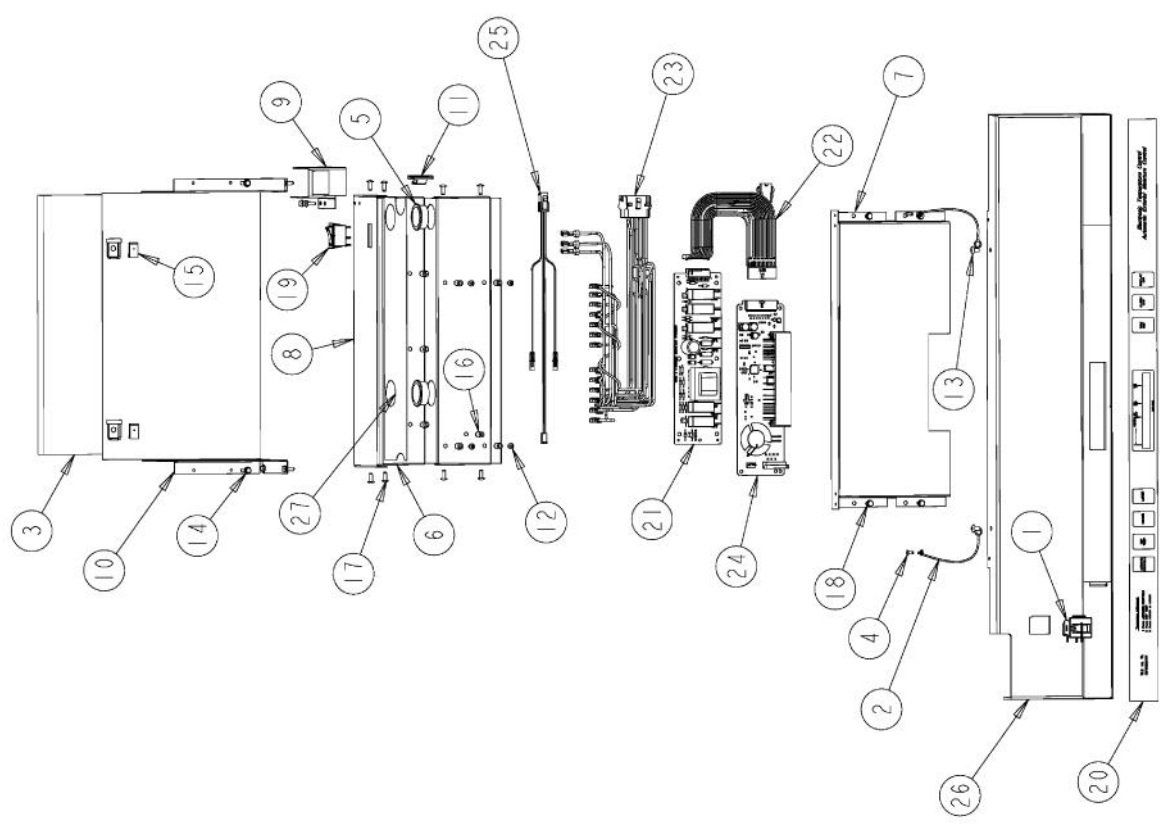

Ref #	Part Number	Qty.	Description
1	F2096507		TUBE-PROCESS GRN
2	PE970608		POWER SUPPLY 24 VDC 15 W
3	10547001		CLIP-DRIER V10547001
4	10699601		DAMPER-TUBING .8
5	10835901		GROMMET RUBBER V10835901
6	F20910737		TUBE DISCHARGE AF AR 36
7	F20911126		TUBE SUCTION AR 30
8	F20912567		TUBE CAPILLARY FORMED
9	F2096669		TUBE-DRIER COND
10	G5096494		COND. FAN ASSY
11	K20912569		BRACKET GRILLE SUPPORT
12	K20912570		DIVERTER AIR HI SIDE 30
13	M0103904		CLAMP-SPEED
14	M0211018		SCREW-SM
15	M0221523		SCREW - SHLDR
16	PD020194		SCREW-SM
17	PB920171		CONDENSER ASM
18	PB970187		INSULATION TUBING 57.500
19	PC920204		HINGE ASM UL
	PC920203		HINGE ASM UR
20	PD940088		SCREW, 1/4 X 20 HEX WASHER SERRATED
21	PE950149		SWITCH POWER
22	PE970449		INVERTER ASSEMBLY
23	10743201		DRIER, HI SIDE
24	G50911820		COMPRESSOR KIT
NI	10916507		TUBE-PROCESS GRN