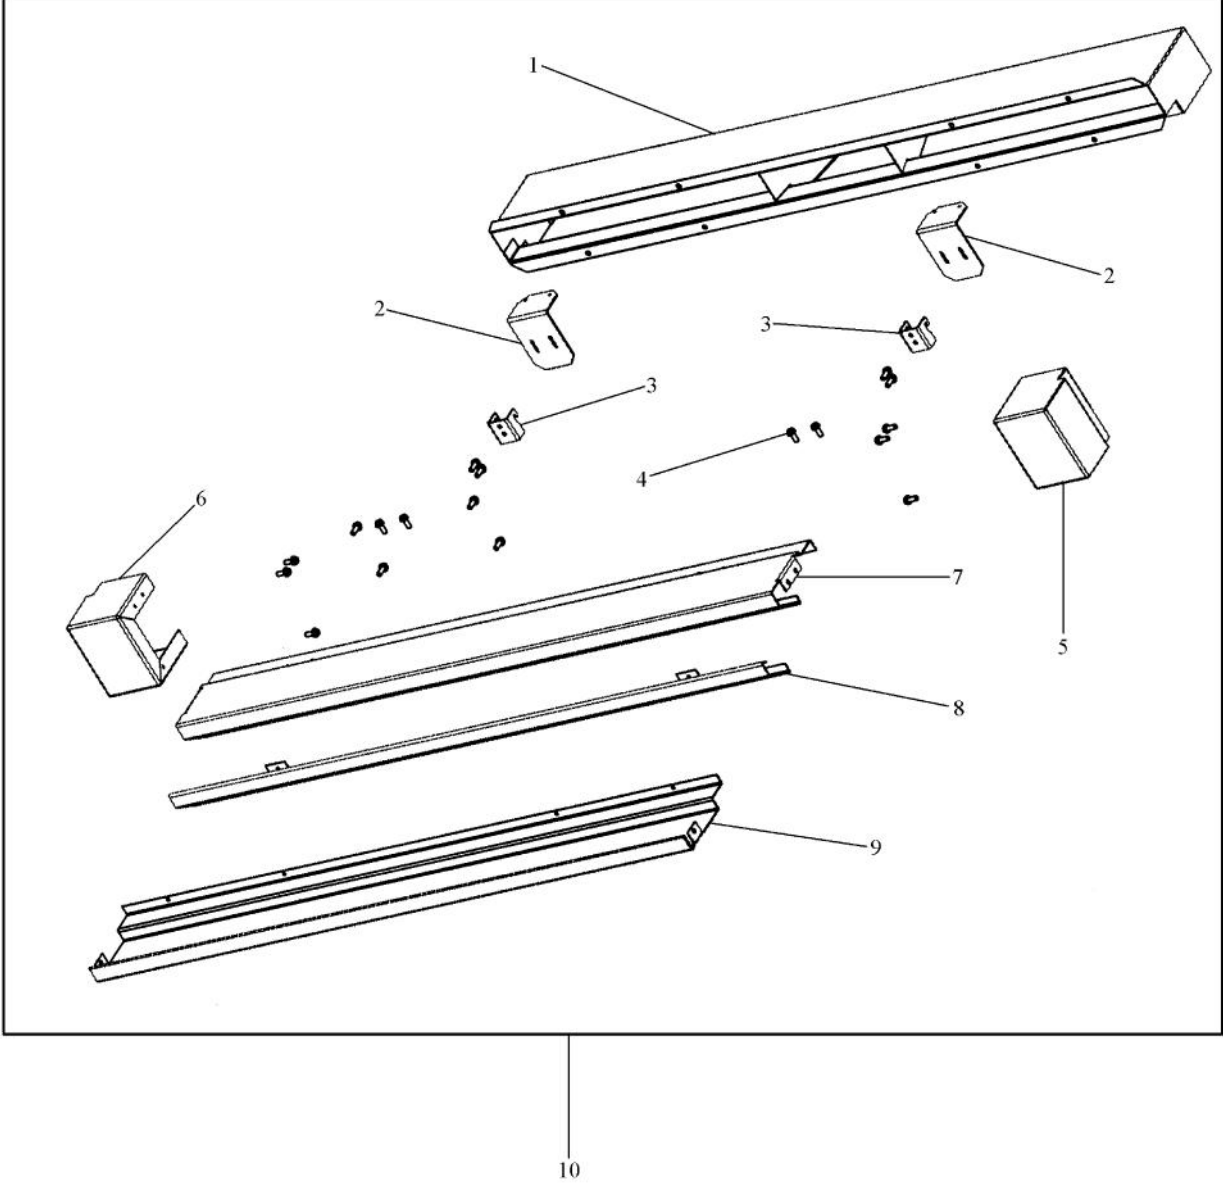

Ref #	Part Number	Qty.	Description
1	B2098011		SIDE TRIM
2	PM910399		LEVELER MODULE L
3	PM910398		LEVELER ASSEMBLY - R
4	G50911378		GRILLE TOE ASM COMPLETE 36 R
	G50911379		GRILLE TOE ASM 36 LH
5	C9098046BK		BASE GRILLE SWITCH MOUNT - RH
6	PE950147		SWITCH SPST NC BLACK
7	PC910015		SPRING EXTENSION
8	PC920149		BAR-WC BOT HINGE LH
	PC920166		BAR-WC BOT HINGE RH
9	G3298649		HINGE ASM COMPLETE LL
	G3298648		HINGE ASM COMPLETE LR
10	12075003		MOTOR-REF FAN
11	K20911976		BRACKET EVAP FAN ICE