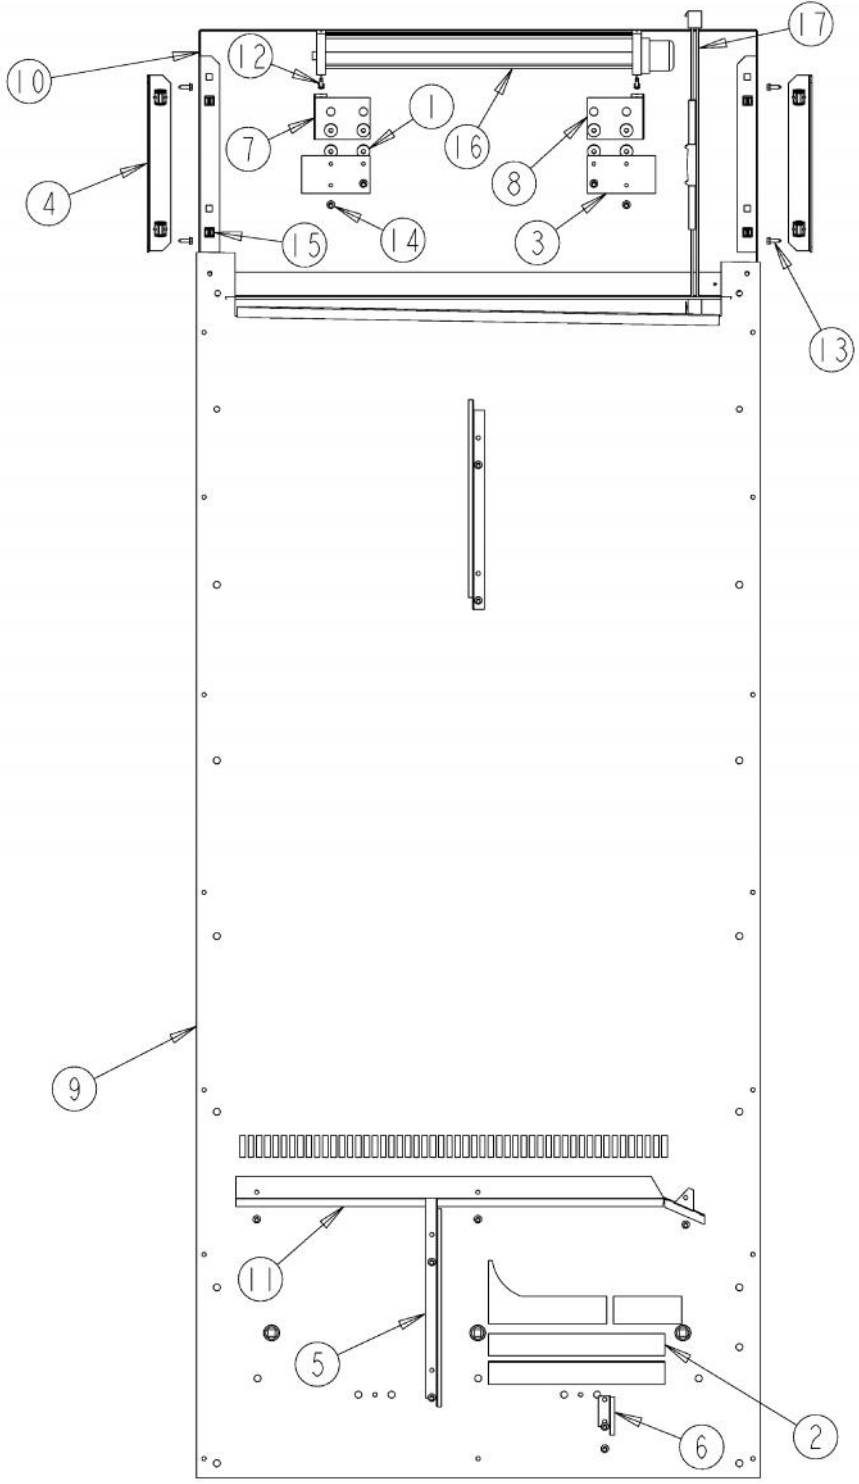

Ref #	Part Number	Qty.	Description
1	12234001		GROMMET-VIBRATION
2	A3030361		GASKET, RED
3	B10914128		SPACER FAN AR 36/30
4	G50912369		ANGLE UPR EVAP MTNG AR
5	K20912393		PLATE BAFFLE VERTICAL AR 30
6	K20912394		PLATE BAFFLE VERTICAL SMALL AR 30
7	K20914130		BRKT, FAN MTG RT AR 30
8	K20914131		BRKT, FAN MTG LT AR 30
9	L20910734		COVER LARGE SUMP AR 30
10	L20914101		COVER EVAP AR 30
11	L20913709WH		DIVIDER AIR AR 30
12	M0217204		SCREW, SM
13	M0238616		SCREW-SM
14	M0238859		SCREW-SHLDR
15	PD950012		STRIKE PANEL ACCESS
16	PE950154		FAN EVAP HORIZ AF AR 30
17	PE970641		JUMPER FAN RESISTOR