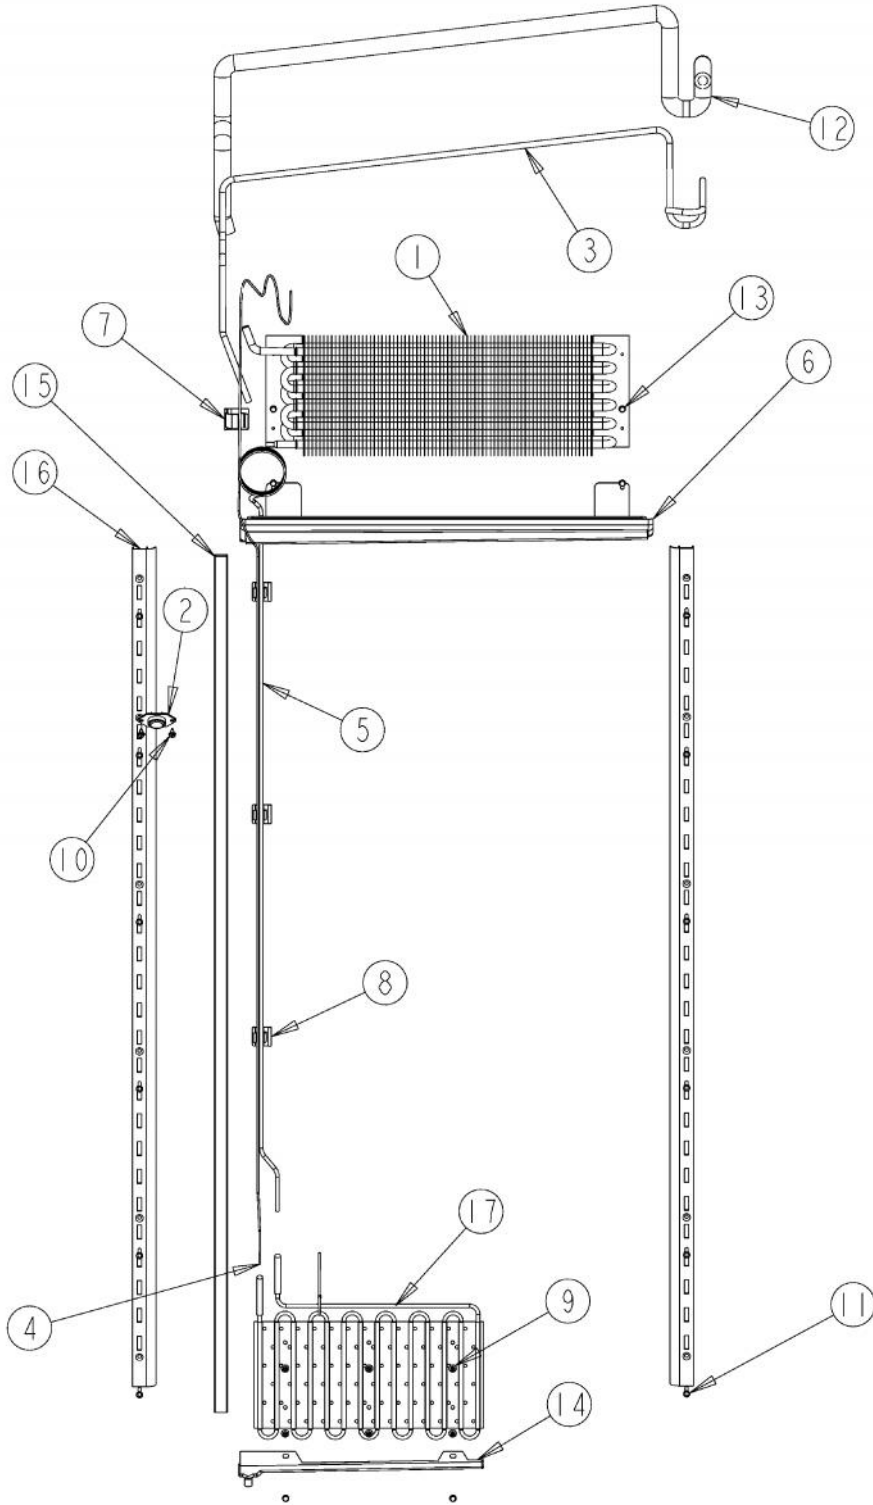

Ref #	Part Number	Qty.	Description
1	PM910457		EVAPORATOR AR 36 30
2	C8983701		THERMISTOR
3	F20911126		TUBE SUCTION AR 30
4	F20912567		TUBE CAPILLARY FORMED
5	F20913719		TUBE EVAP AR 30
6	G50914188		DRAIN PAN ASM UPPER AR30
7	M0104102		CLIP-CORD RED
8	M0104106		CLIP-CORD VM0104106
9	M0210417		SCREW, MACHINE
10	M0232929		SCREW-SE
11	M0238535		SCREW-SM
12	PB970187		INSULATION TUBING 57.500
13	PD020194		SCREW-SM
14	PK030445		PAN DRAIN LOWER EVAP AR 30 36
15	PK030446		DRAIN VERTICAL AR 30 36
16	PM910280		LADDER SIDE AF 30 36
17	PM910496		MS HEAT EXCH ASM AR 36 30