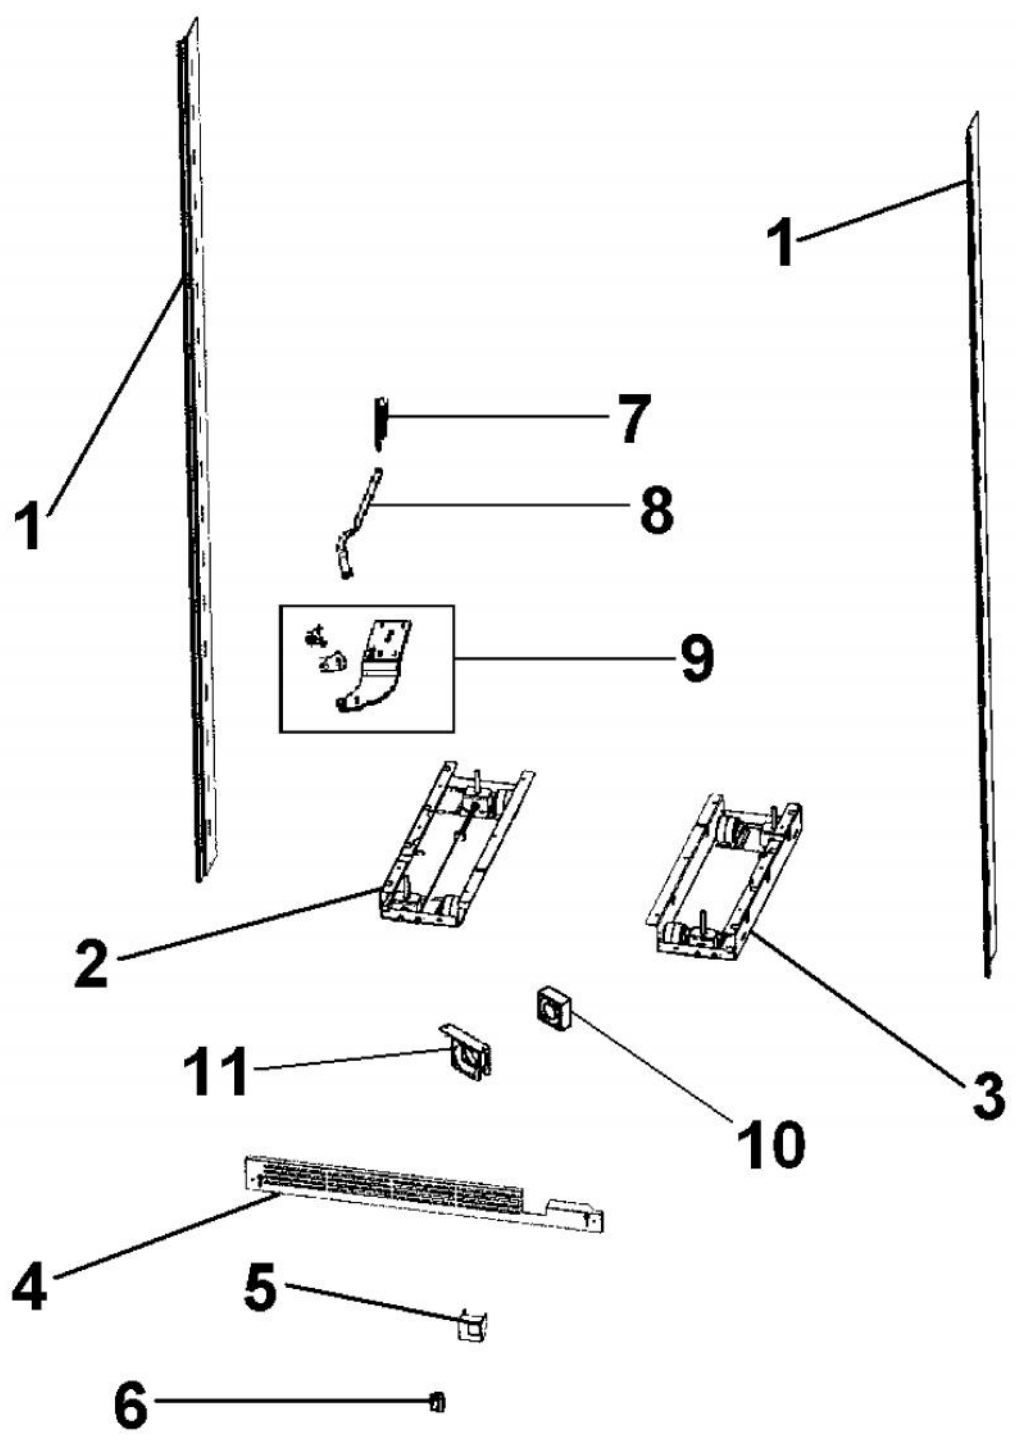

Ref #	Part Number	Qty.	Description
1	PK910123		SIDE TRIM - PRO
2	PM910399		LEVELER MODULE L
3	PM910398		LEVELER ASSEMBLY - R
4	G50915029		GRILLE TOE ASM AF AR 30 R
	G50915030		GRILLE TOE ASM AF AR 30 L
5	L20915003		BASE GRILLE SWITCH MNT RH
	L20915004		BASE GRILLE SWITCH MNT LH
6	PE950147		SWITCH SPST NC BLACK
7	PC910015		SPRING EXTENSION
8	PC920149		BAR-WC BOT HINGE LH
	PC920166		BAR-WC BOT HINGE RH
9	G3298649		HINGE ASM COMPLETE LL
	G3298648		HINGE ASM COMPLETE LR
10	12075003		MOTOR-REF FAN
11	K20911976		BRACKET EVAP FAN ICE