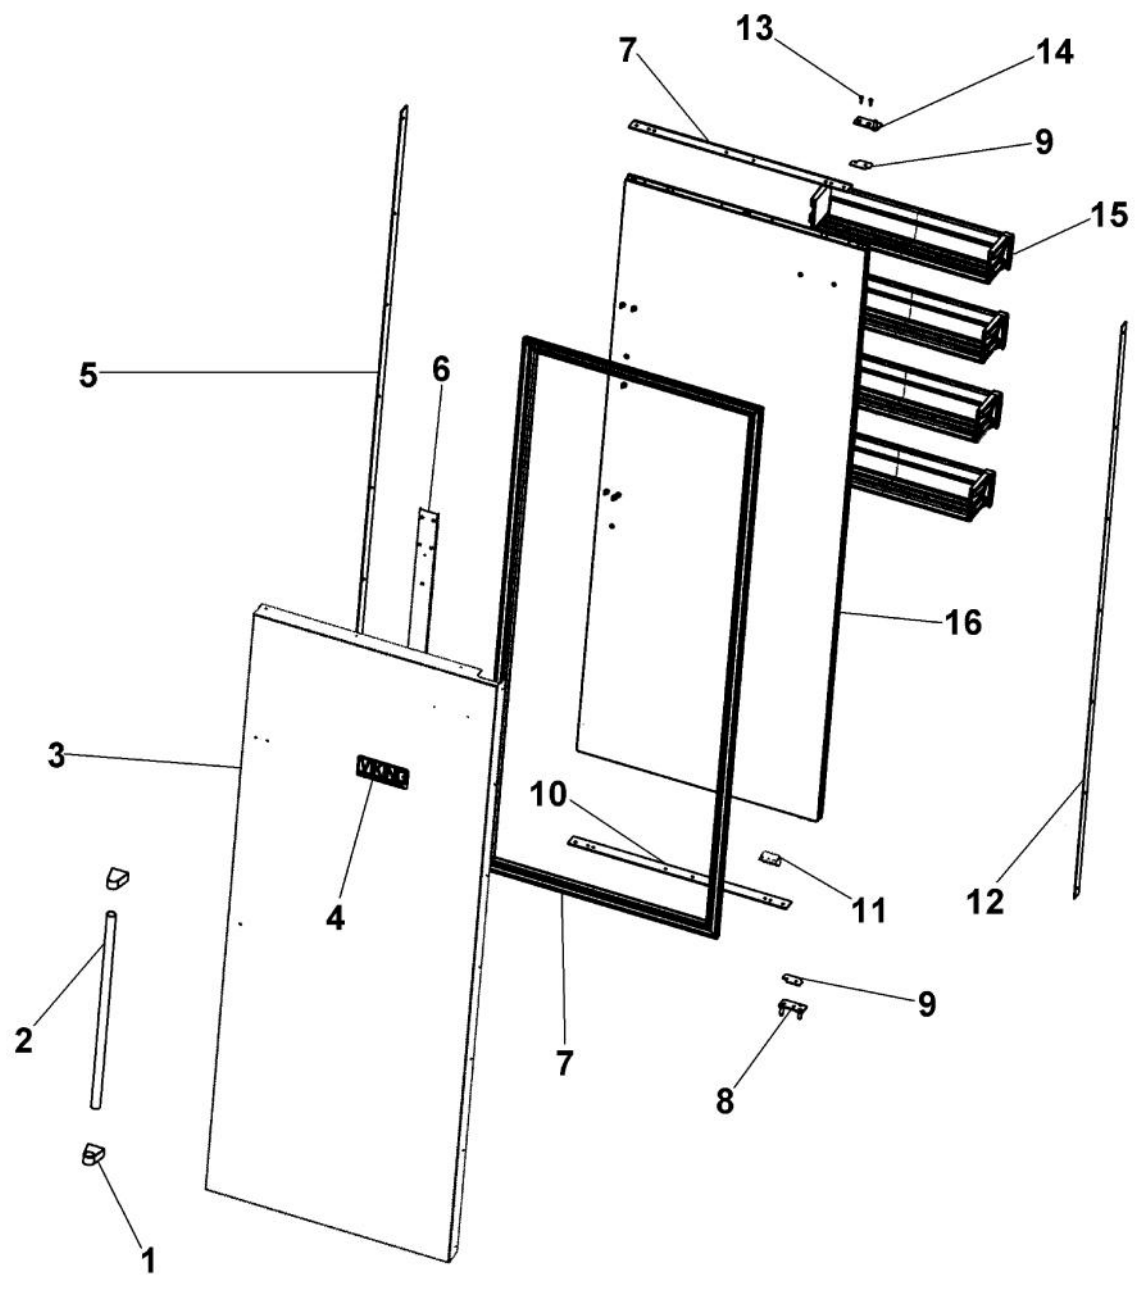

Ref #	Part Number	Qty.	Description
1	G9099202BK		AIR DUCT WELD ASM COMPLETE 30 XBKX
2	B2096962		BRACKET-LOUVER SUP
3	B2096961		BRACKET-LOUVER
4	M0220417		SCREW-TC
5	B20911817		GRILLE ENDCAP PRO R
	B20911818		GRILL ENDCAP PRO L/R NON-HINGE
6	B20911818		GRILL ENDCAP PRO L/R NON-HINGE
	B20911816		GRILLE ENDCAP PRO L
7	B20910754		GRILLE LOUVER TOP 30 PRO
8	B20910755		GRILLE LOUVER MID 30 PRO
9	B20910756		GRILLE LOUVER BOT 30 PRO
10	G32910757		GRILLE ASM AF AR 30 PRO
	G32911376		GRILLE ASM AF AR 30 PRO LH