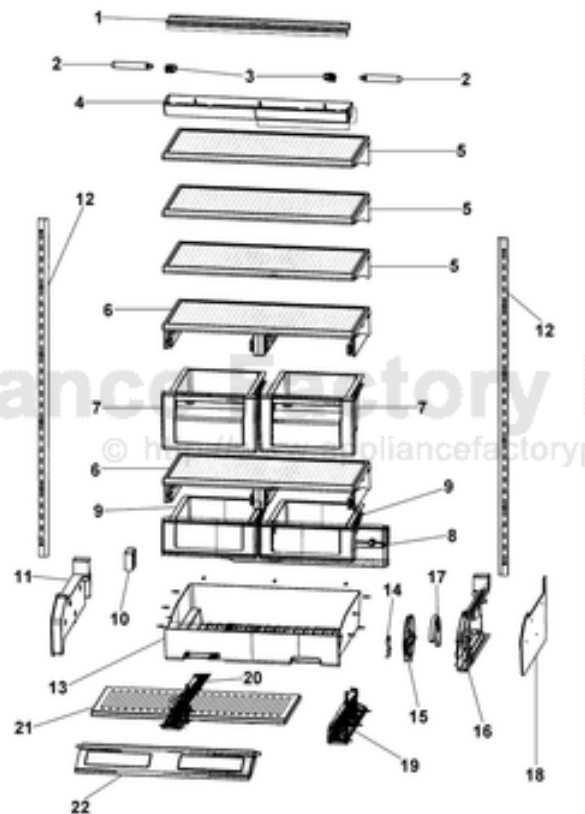

# VIKING VCRB304\_2 Owner's Manual

[Shop genuine replacement parts for VIKING  
VCRB304\\_2](#)

[Find Your VIKING Refrigerator Parts - Select From 341 Models](#)

----- Manual continues below -----

Ref #	Part Number	Qty.	Description
1	L2099492		BRACKET LIGHT SXS 48 FF
2	A3079001		LAMP - 40W
3	PE950125		LIGHT SOCKET
4	PK930268		COVER LIGHT ASM AF AR 30 SXS 48 FF
5	PM010529		SHELF ASM GLASS 30 AR 48 FF
6	G50911937		SHELF ASM
7	G32911939		DRAWER PRODUCE ASM SXS 48 AR 30
8	PK930307		DUCT MEAT SAVOR AR 30 SXS 48
9	G32911938		DRAWER DELI ASM SXS AR 30
10	PE950185		FAN, MEAT SAVER
NI	020822-000	1	FAN RESISTOR KIT BEFORE SERIALNo. 110409R00010197
11	PK930284		DUCT MEATSAVOR LEFT
12	PM910280		LADDER SIDE AF 30 36
13	PK930309		DRAWER MEAT SAVOR AR 30 SXS 48
14	PM910334		ROLLER TENSION
15	PK930168		DIAL CONTROL MEAT SAVOR
16	PK930169		DUCT MEAT SAVOR SXS 42/48 R
17	PK930172		COVER CONTROL MEAT SAVOR
18	PK930283		DUCT MEATSAVOR SPACER
19	PM910287		SLIDE MEAT SAVOR R
20	PM910288		SLIDE MEAT SAVOR L
21	PK930308		SHELF MEAT SAVOR AR 30 SXS 48
22	PK930310		DOOR MEATSAVOR AR 30