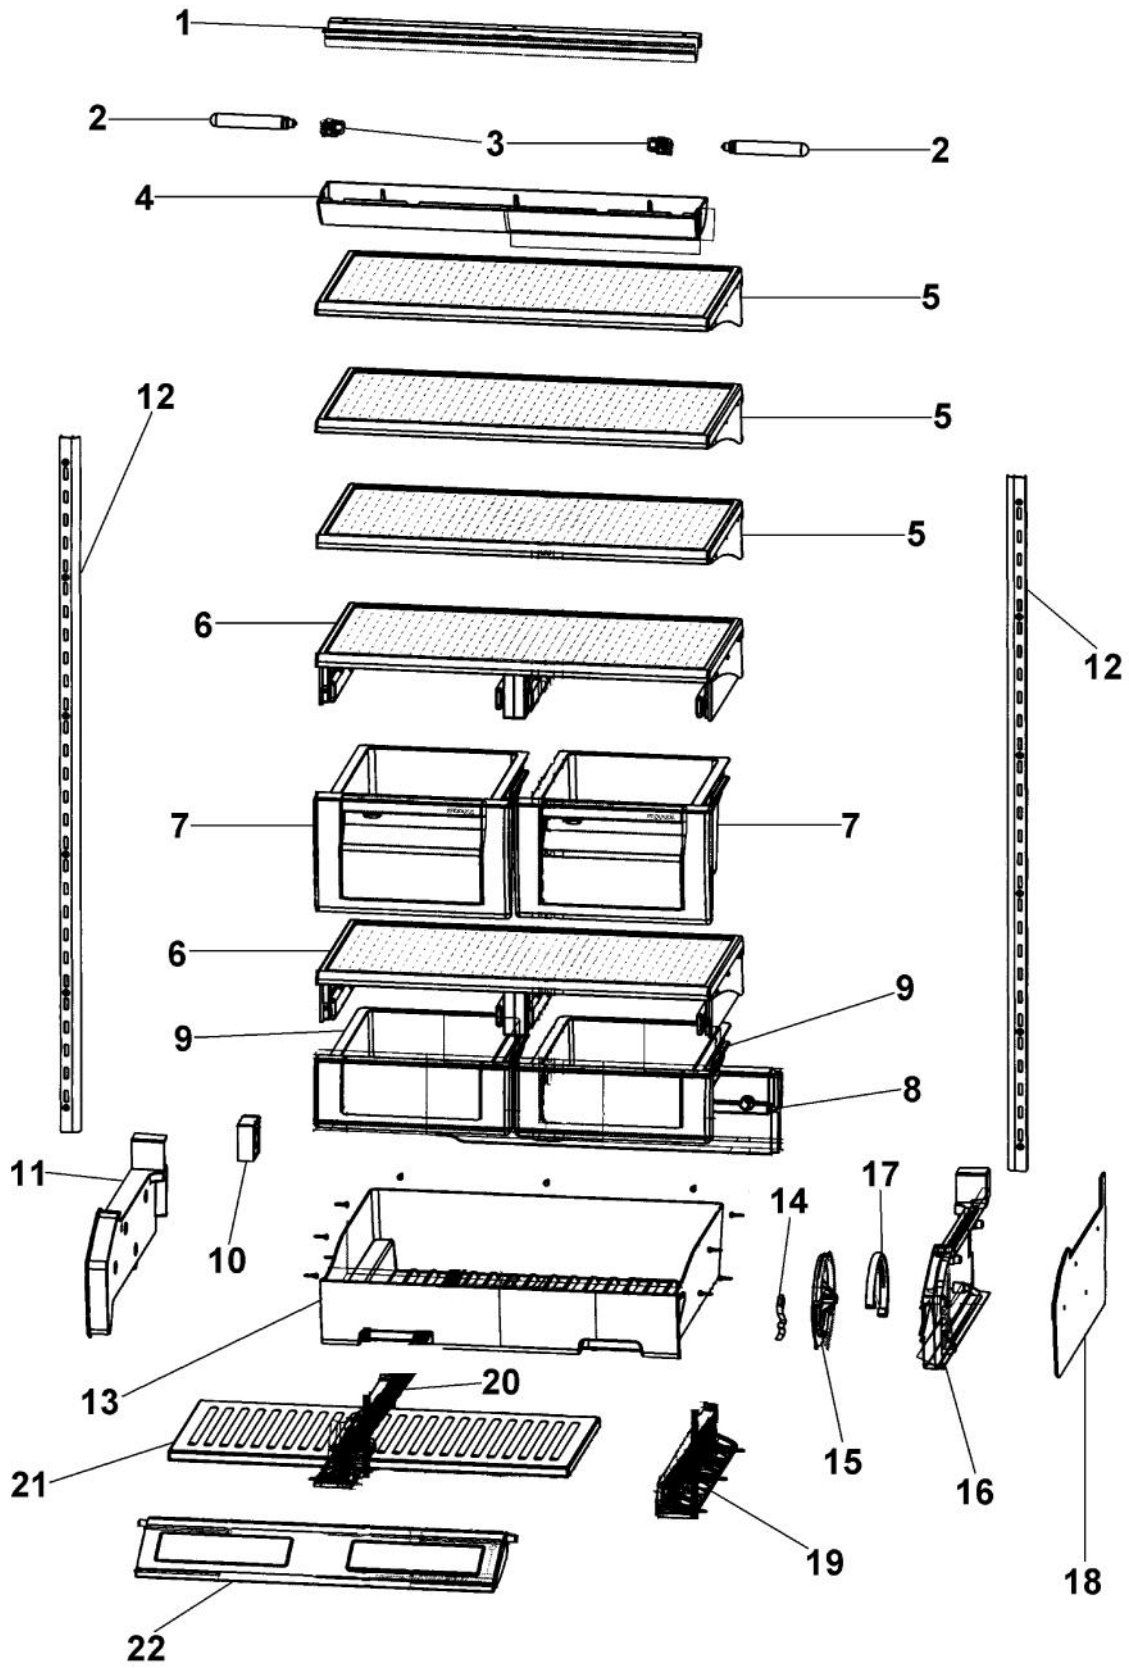

# VIKING VCRB304\_2 Owner's Manual

[Shop genuine replacement parts for VIKING  
VCRB304\\_2](#)

[Find Your VIKING Refrigerator Parts - Select From 341 Models](#)

----- Manual continues below -----

Ref #	Part Number	Qty.	Description
1	L2099492		BRACKET LIGHT SXS 48 FF
2	A3079001		LAMP - 40W
3	PE950125		LIGHT SOCKET
4	PK930268		COVER LIGHT ASM AF AR 30 SXS 48 FF
5	PM010529		SHELF ASM GLASS 30 AR 48 FF
6	G50911937		SHELF ASM
7	G32911939		DRAWER PRODUCE ASM SXS 48 AR 30
8	PK930307		DUCT MEAT SAVOR AR 30 SXS 48
9	G32911938		DRAWER DELI ASM SXS AR 30
10	PE950185		FAN, MEAT SAVER
NI	020822-000	1	FAN RESISTOR KIT BEFORE SERIALNo. 110409R00010197
11	PK930284		DUCT MEATSAVOR LEFT
12	PM910280		LADDER SIDE AF 30 36
13	PK930309		DRAWER MEAT SAVOR AR 30 SXS 48
14	PM910334		ROLLER TENSION
15	PK930168		DIAL CONTROL MEAT SAVOR
16	PK930169		DUCT MEAT SAVOR SXS 42/48 R
17	PK930172		COVER CONTROL MEAT SAVOR
18	PK930283		DUCT MEATSAVOR SPACER
19	PM910287		SLIDE MEAT SAVOR R
20	PM910288		SLIDE MEAT SAVOR L
21	PK930308		SHELF MEAT SAVOR AR 30 SXS 48
22	PK930310		DOOR MEATSAVOR AR 30