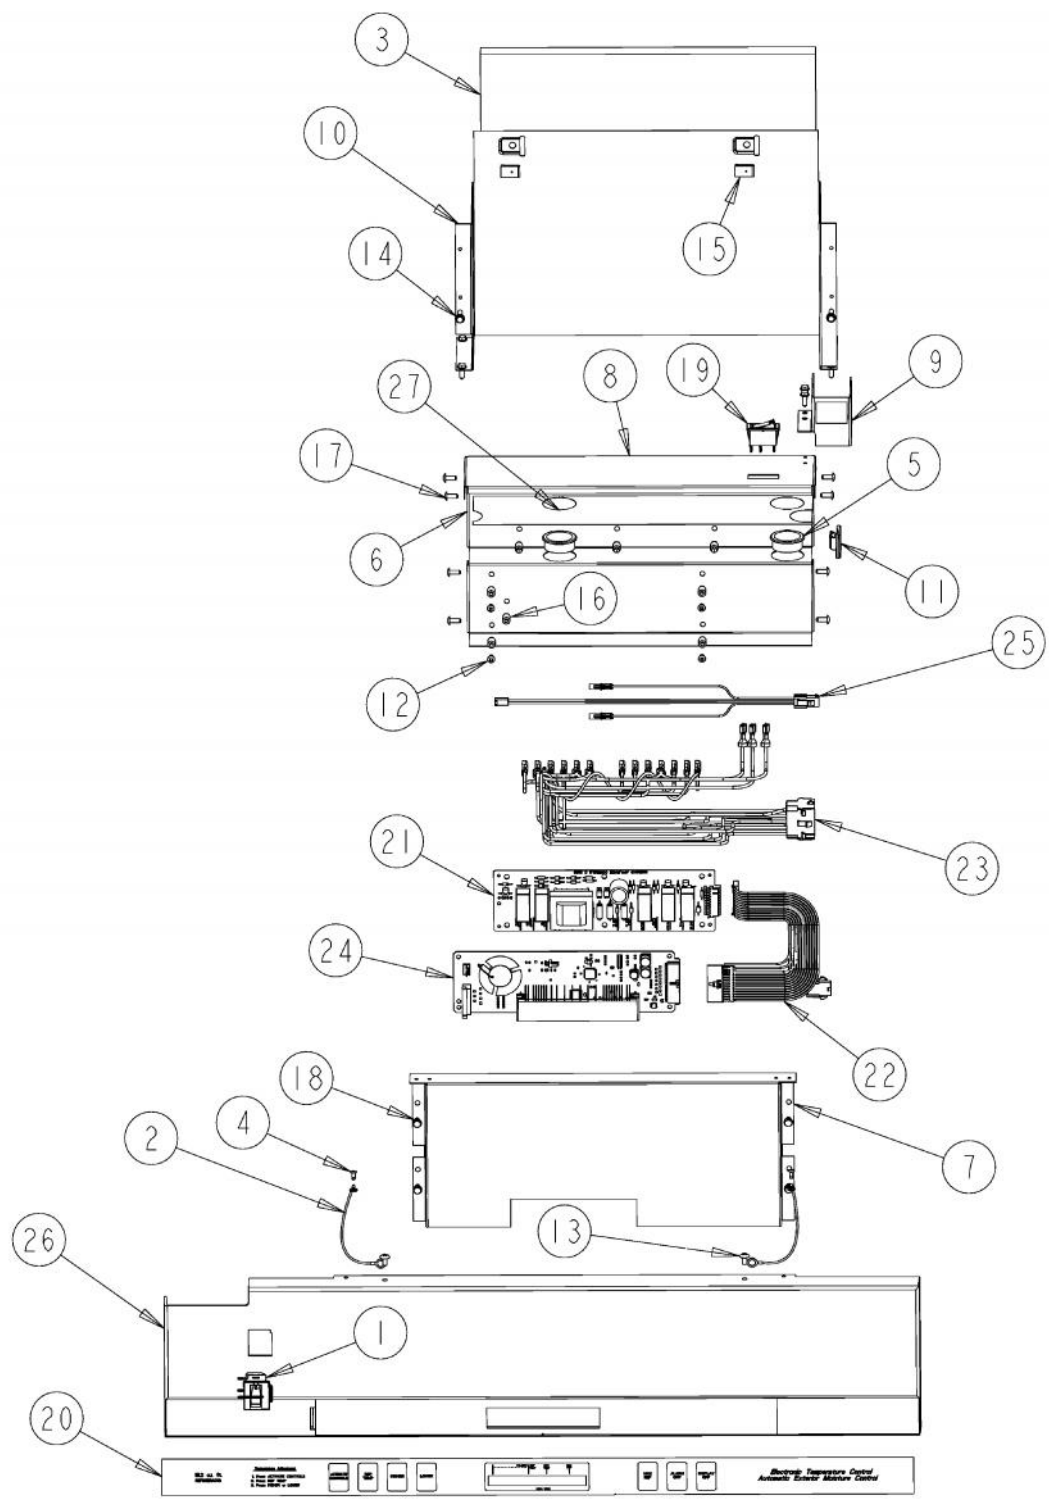

Ref #	Part Number	Qty.	Description
1	PE950122		SWITCH
2	12064001		SUPP-CONT PANEL
3	12074703		INSUL-CONT BOX V12074703
4	A4539601		SUB TO PC040010 - RIVET-POP VA4539601
5	A4554817		BUSHING-SNAP VA4554817
6	K20910060		BRACKET - PC
7	K20910061		CONTROL BOX FRONT
8	K20915000		CONTROL BOX TOP
9	K2098654		BRACKET SWITCH POWER
10	K2099402		CONTROL BOX
11	M0104106		CLIP-CORD VM0104106
12	M0217204		SCREW, SM
13	M0224128		SCREW-SM
14	M0238846		SCREW-SHLDR
15	M0288120		NUT-SPEED, VM0288120
16	M0585506		SUPPORT
17	PC040010		POP RIVET
18	PD020194		SCREW-SM
19	PE950150		SPDT ROCKER SW. W/LEGEND
20	PE950183		SWITCH OVERLAY AR 30
21	PE970463		HIGH VOLT BOARD
22	PE970464		HARNESS LOW VOLT
23	PE970465		HARNESS HIGH VOLT
24	G50911823		LOW VOLT BOARD KIT (BEFORE 1/22/05)
	PE970603		LOW VOLT BOARD (AFTER 1/22/05)
25	PE970609		HARNESS CONTROL BOARD
26	PK030457		PANEL CONTROL AR 30 L
	PK030456		PANEL CONTROL AR 30 R
27	PM910325		FILM PROTECTIVE