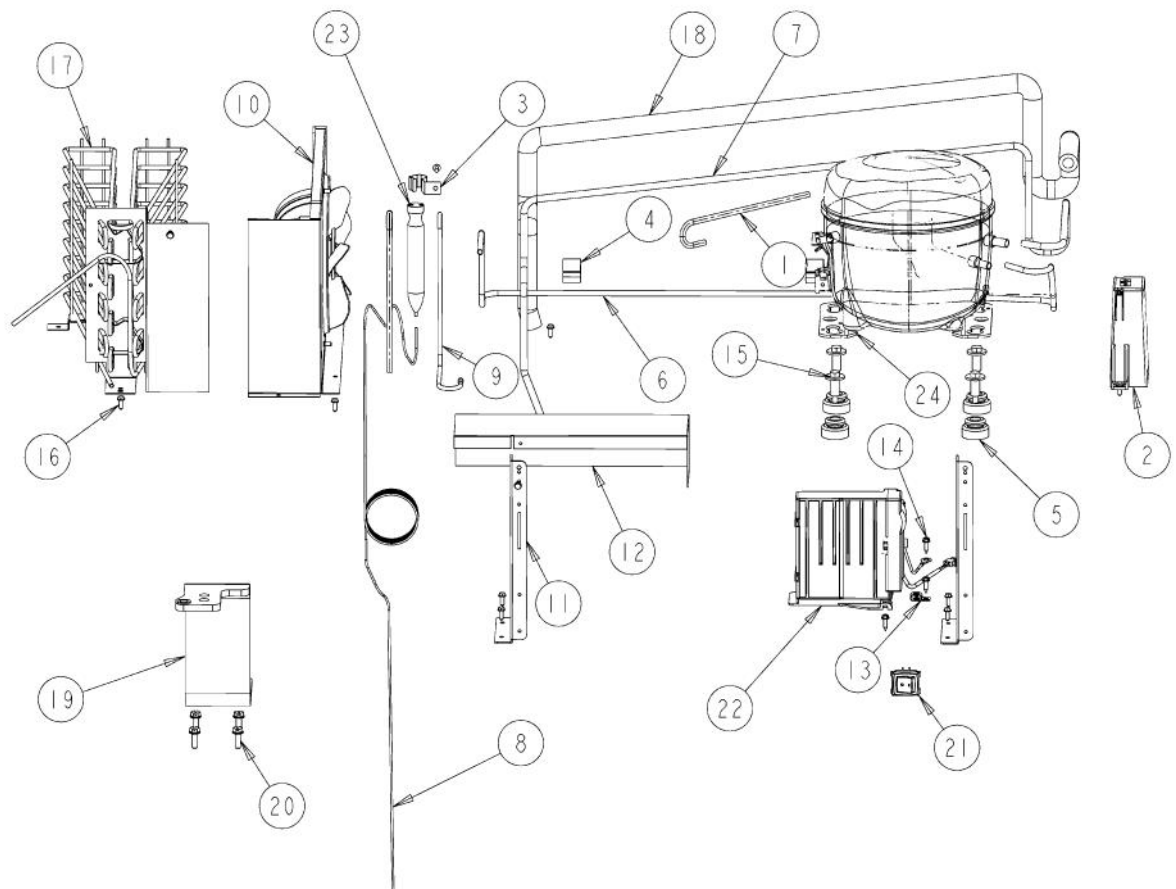

# VIKING VCRB304\_2 Owner's Manual

[Shop genuine replacement parts for VIKING  
VCRB304\\_2](#)

[Find Your VIKING Refrigerator Parts - Select From 341 Models](#)

----- Manual continues below -----

Ref #	Part Number	Qty.	Description
1	L2099492		BRACKET LIGHT SXS 48 FF
2	A3079001		LAMP - 40W
3	PE950125		LIGHT SOCKET
4	PK930268		COVER LIGHT ASM AF AR 30 SXS 48 FF
5	PM010529		SHELF ASM GLASS 30 AR 48 FF
6	G50911937		SHELF ASM
7	G32911939		DRAWER PRODUCE ASM SXS 48 AR 30
8	PK930307		DUCT MEAT SAVOR AR 30 SXS 48
9	G32911938		DRAWER DELI ASM SXS AR 30
10	PE950185		FAN, MEAT SAVER
NI	020822-000	1	FAN RESISTOR KIT BEFORE SERIALNo. 110409R00010197
11	PK930284		DUCT MEATSAVOR LEFT
12	PM910280		LADDER SIDE AF 30 36
13	PK930309		DRAWER MEAT SAVOR AR 30 SXS 48
14	PM910334		ROLLER TENSION
15	PK930168		DIAL CONTROL MEAT SAVOR
16	PK930169		DUCT MEAT SAVOR SXS 42/48 R
17	PK930172		COVER CONTROL MEAT SAVOR
18	PK930283		DUCT MEATSAVOR SPACER
19	PM910287		SLIDE MEAT SAVOR R
20	PM910288		SLIDE MEAT SAVOR L
21	PK930308		SHELF MEAT SAVOR AR 30 SXS 48
22	PK930310		DOOR MEATSAVOR AR 30