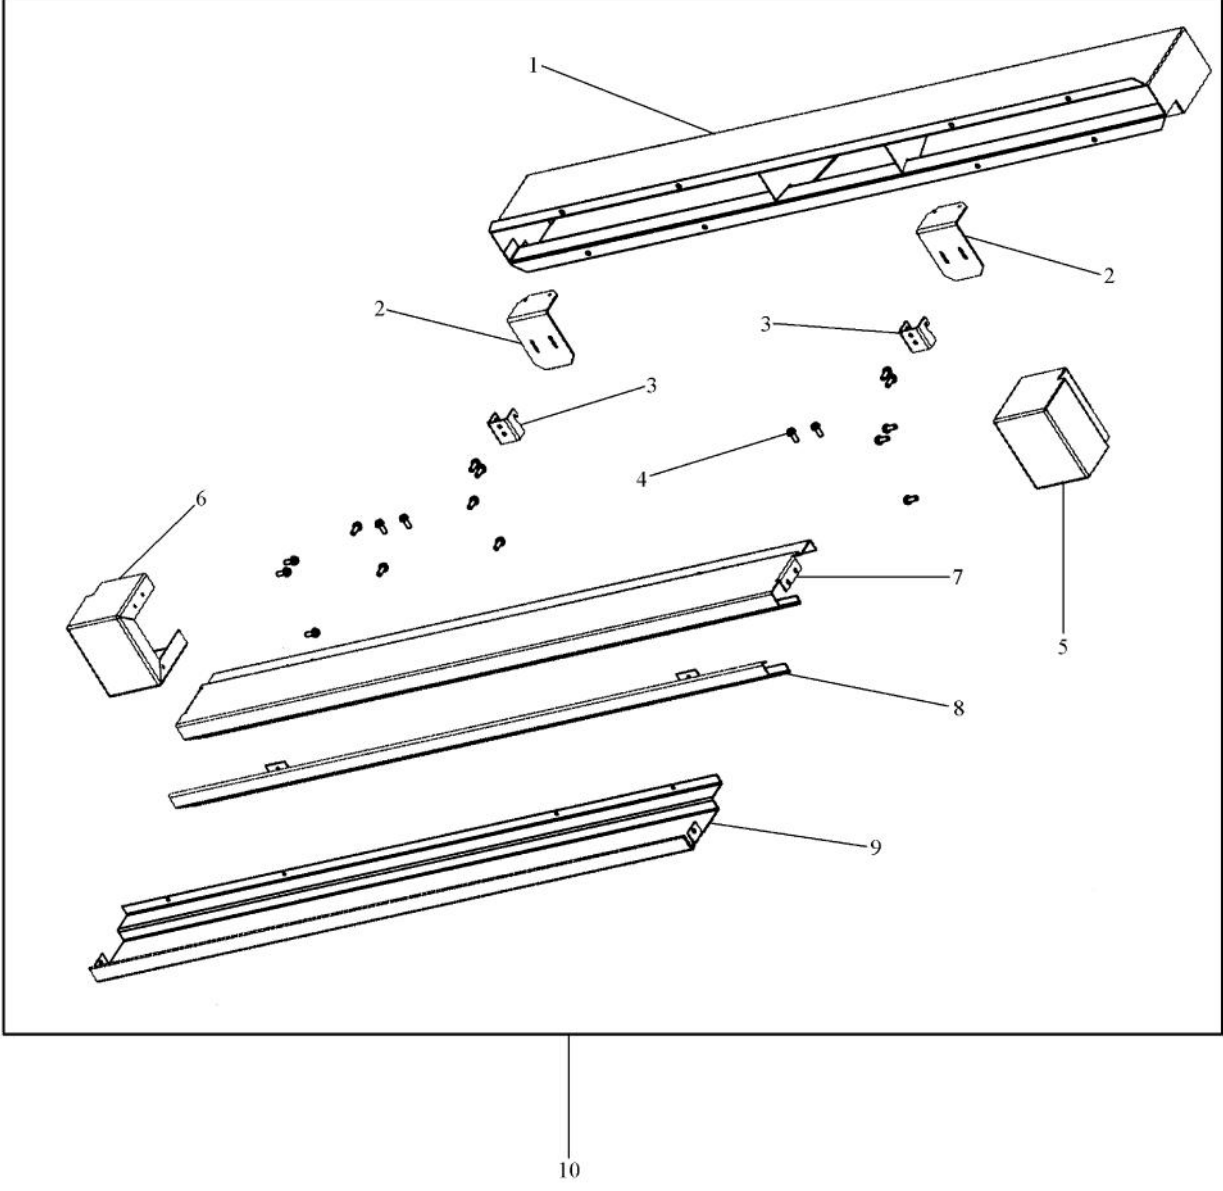

Ref #	Part Number	Qty.	Description
1	G9099202BK		AIR DUCT WELD ASM COMPLETE 30 XBKX
2	B2096962		BRACKET-LOUVER SUP
3	B2096961		BRACKET-LOUVER
4	M0220417		SCREW-TC
5	B20911817		GRILLE ENDCAP PRO R
	B20911818		GRILL ENDCAP PRO L/R NON-HINGE
6	B20911818		GRILL ENDCAP PRO L/R NON-HINGE
	B20911816		GRILLE ENDCAP PRO L
7	B20910754		GRILLE LOUVER TOP 30 PRO
8	B20910755		GRILLE LOUVER MID 30 PRO
9	B20910756		GRILLE LOUVER BOT 30 PRO
10	G32910757		GRILLE ASM AF AR 30 PRO
	G32911376		GRILLE ASM AF AR 30 PRO LH