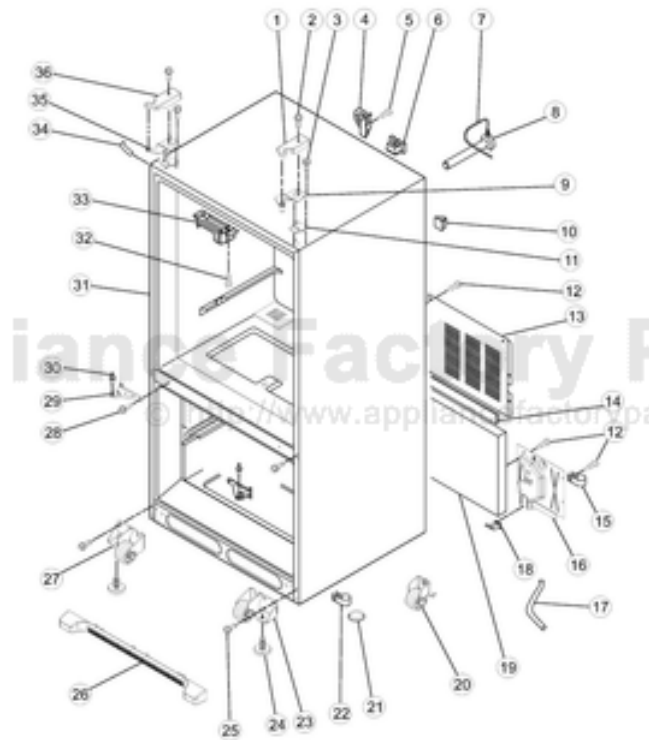

[Find Your VIKING Refrigerator Parts - Select From 341 Models](#)

----- Manual continues below -----