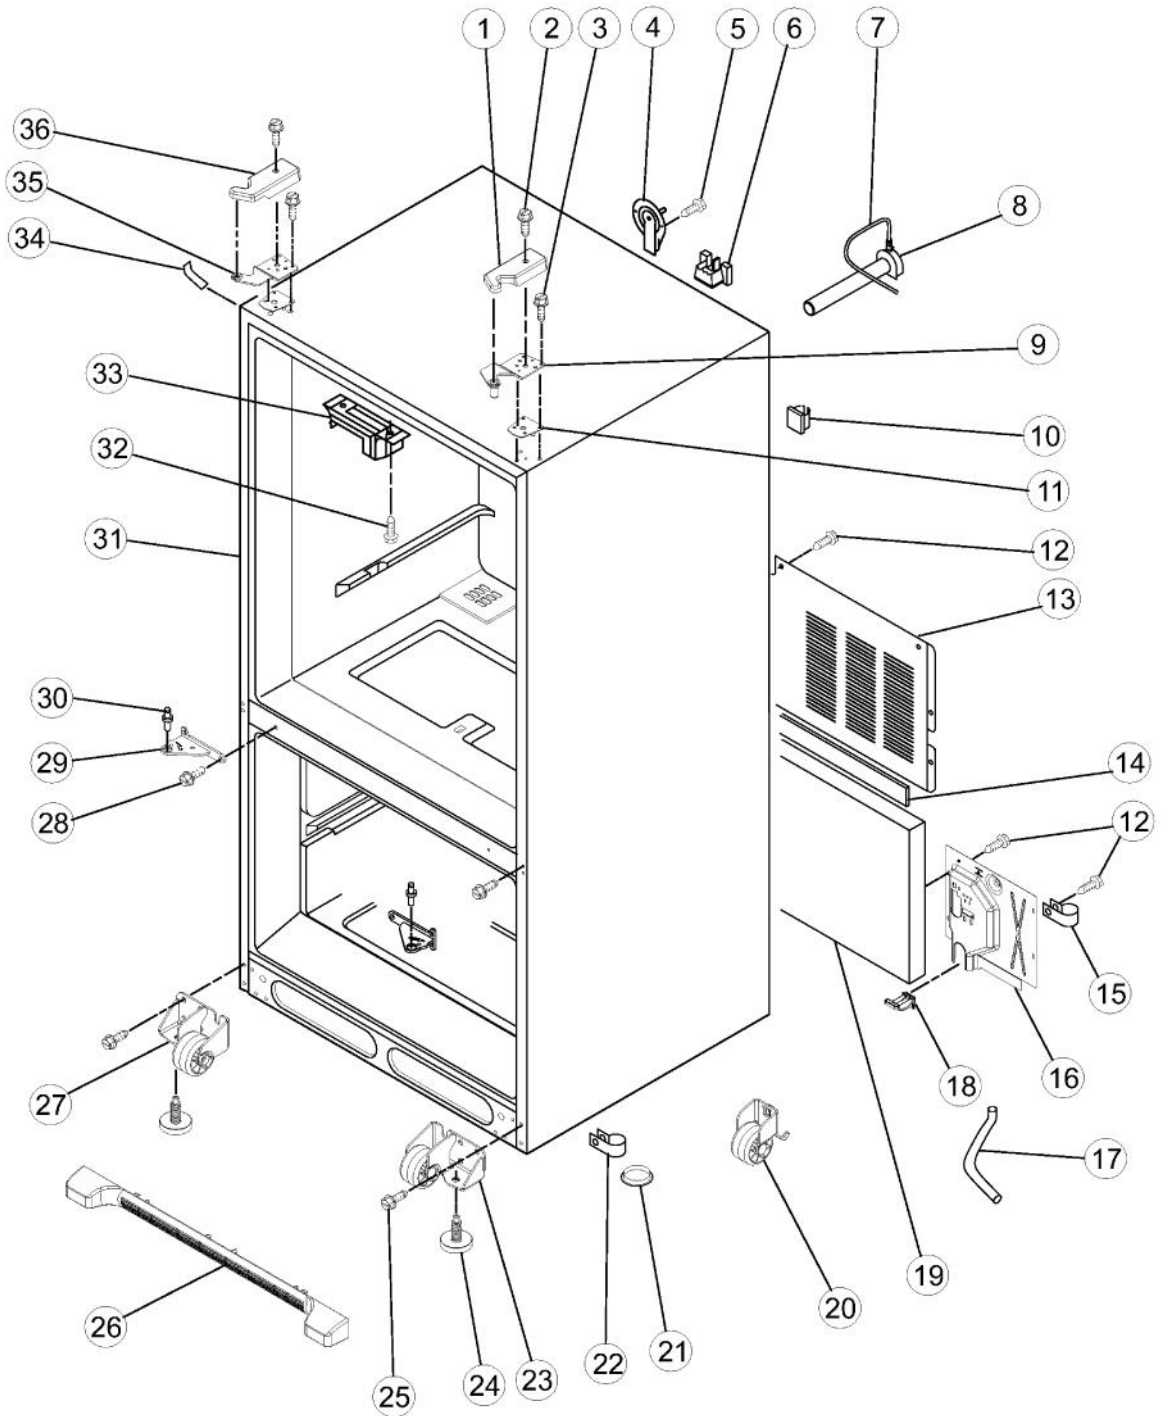

----- Manual continues below -----

Ref #	Part Number	Qty.	Description
1	017000-000	1	COVER, RIGHT HINGE (APOLLO GREY)
2	PS400015	1	SCREW, TOP HINGE COVER (67006521)
3	PS400010	6	GEAR (LH & RH)
4	PS400183	1	COVER, WATER LINE (67003331)
5	PS400013	1	SCREW, DOOR STOP (67006287)
6	017003-000	1	BLOCK, FILTER
7	PS400181	1	CLIP, SPEED (M0114003)
8	PS400185	1	ELBOW, FILL TUBE
9	PS400006	1	HINGE, TOP RIGHT
10	PS400180	2	CLIP
11	PS400221	1	SHIM, HINGE
12	PS400129	10	SCREW, SMALL (67006425)
13	017010-000	1	COVER, UNIT
14	PS400175	1	GASKET
15	PS400182	1	CLAMP, TUBE
16	017008-000	1	COVER, WATER VALVE
17	011495-000	1	TUBE, DRAIN
18	PS400187	1	DUAL TUBE SWEEP (67004101)
19	PS400186	1	ACOUSTIC FIBER (67003796)
20	011559-000	1	ROLLER
21	PS400097	1	PLUG, BUTTON
22	011492-000	1	CLIP, DRAIN TUBE
23	017006-000	1	ROLLER ASSY., FRONT RIGHT
24	011488-000	2	BRAKE, FOOT
25	PS400282	8	SCREW, BOTTOM HINGE (67006564)
26	011494-000	1	GRILLE, TOE - BK
27	017007-000	1	ROLLER ASSY., FRONT LEFT
28	PS400024	6	SCREW, CENTER HINGE (67006380)
29	020629-000	2	HINGE, DOOR, APOLLO GRAY
30	PS400022	2	PIN, CENTER HINGE (67006642)
31	NON-SERVICEABLE	1	TUB WELDMENT
32	017009-000	2	SCREW
33	PS400223	1	BLOCK, PIVOT (67003405)
34	017004-000	2	CORNER COVER (APOLLO GREY)
35	017005-000	1	HINGE, TOP LEFT
36	017001-000	1	COVER, LEFT HINGE (APOLLO GREY)