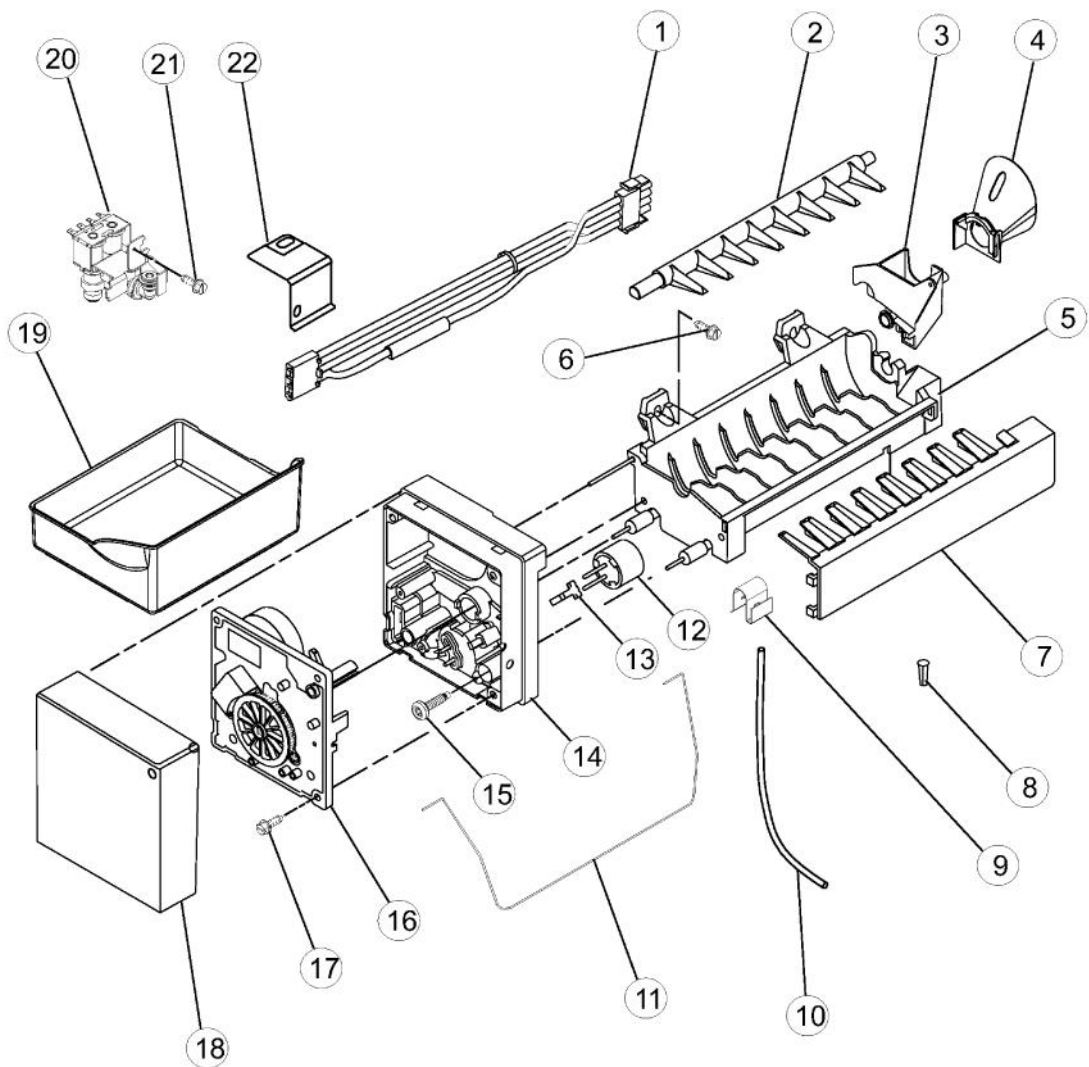

Ref #	Part Number	Qty.	Description
1	011589-000	1	HARNESS, ICE MAKER
2	PS400199	1	ICE EJECTOR
3	011581-000	1	CUP, FILL
4	011594-000	1	FUNNEL, FILL TUBE
5	011580-000	1	MOLD & HEATER ASSEMBLY
6	011579-000	3	SCREW
7	PS400200	1	ICE STRIPPER
8	PS400178	1	INSERT, TUBE
9	017065-000	1	CLIP
10	017057-000	1	GROMMET (W10137529)
11	PS400202	1	IM SHUTOFF ARM (67004028)
12	011586-000	1	THERMOSTAT
13	011585-000	1	RETAINER, THERMOSTAT
14	011584-000	1	SUPPORT, HOUSING
15	011587-000	2	SCREW
16	011590-000	1	MODULE ASSEMBLY
17	011588-000	3	SCREW
18	PS400198	1	COVER, ICE MAKER (67004710)
19	017060-000	1	PAN, ICE
20	PS400179	1	DUAL WATER VALVE (67006531)
21	017013-000	1	SCREW (67006662)
22	011577-000	1	BRACKET, ICE MAKER
NI	017061-000	1	ICEMAKER ASSY