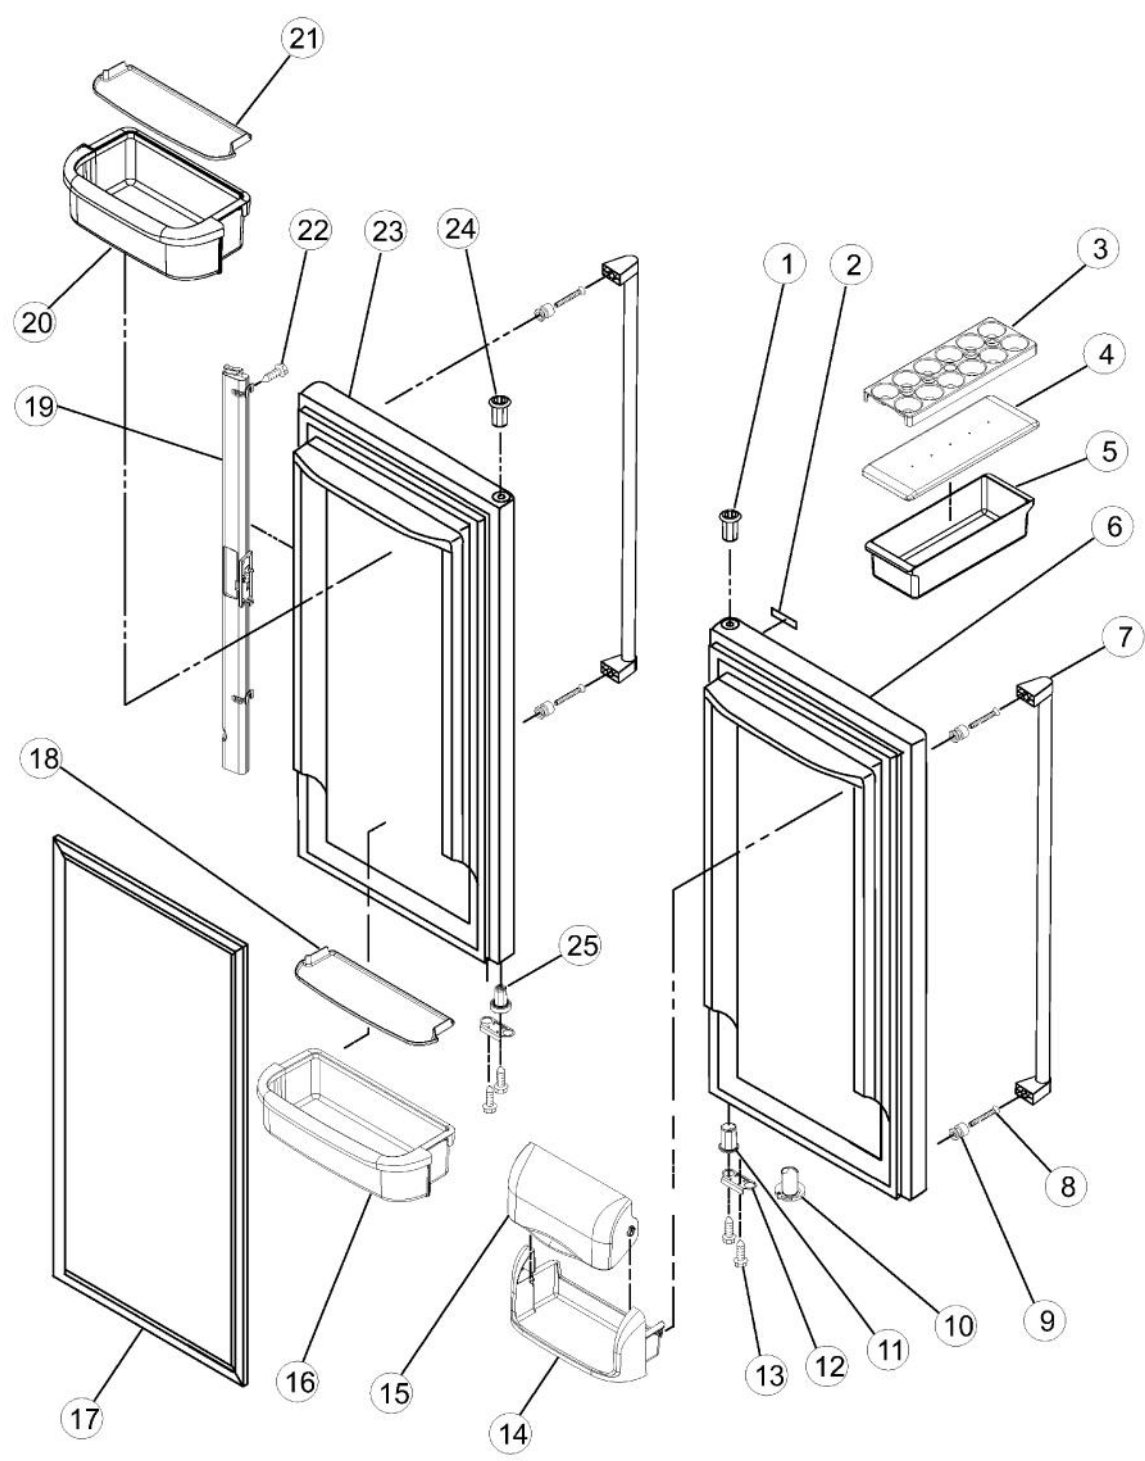

Ref #	Part Number	Qty.	Description
1	017100-000	1	BUSHING, DOOR - UPPER RIGHT (APOLLO GREY)
2	021569-000	1	NAMEPLATE (CONTACT VIKING)
3	017162-000	1	TRAY, EGG
4	017098-000	1	LID, UTILITY
5	017097-000	1	BIN, UTILITY
6	017156-000	1	REF. DOOR, RH, SS
7	017059-000	1	FZ, DOOR HANDLE
8	011605-000	4	SCREW, MOUNT
9	PS400213	4	MOUNT, HANDLE 67006109
10	017103-000	1	CLOSURE, DOOR (APOLLO GREY)
11	017158-000	1	BUSHING, DOOR (BOTTOM RIGHT)
12	017023-000	1	STOP, DOOR (APOLLO GREY)
13	PS400013	4	SCREW, DOOR STOP (67006287)
14	PS400017	1	DAIRY TRAY (67001279)
15	PS400018	1	DAIRY DOOR (67006727)
16	PS400231	1	REFRIGERATOR DOOR SHELF - GALLON (INC. GRIPPER) (6...
17	017157-000	2	GASKET, DOOR (APOLLO GREY)
18	PS400232	1	GRIPPER, GALLON DOOR SHELF (67006789)
19	017160-000	1	MULLION, DOOR (APOLLO GREY)
20	017095-000	3	BUCKET, MEDIUM (W/GRIPPER)
21	PS400026	1	GRIPPER, MEDIUM (67006731)
22	PS400220	1	SCREW, MULLION 67006786
23	017155-000	1	DOOR, REF LEFT (SS)
24	017161-000	1	BUSHING, DOOR - UPPER LEFT (APOLLO GREY)
25	017159-000	1	BUSHING, DOOR (BOTTOM LEFT)
NI	PM910332	1	ACCESORY ASSY