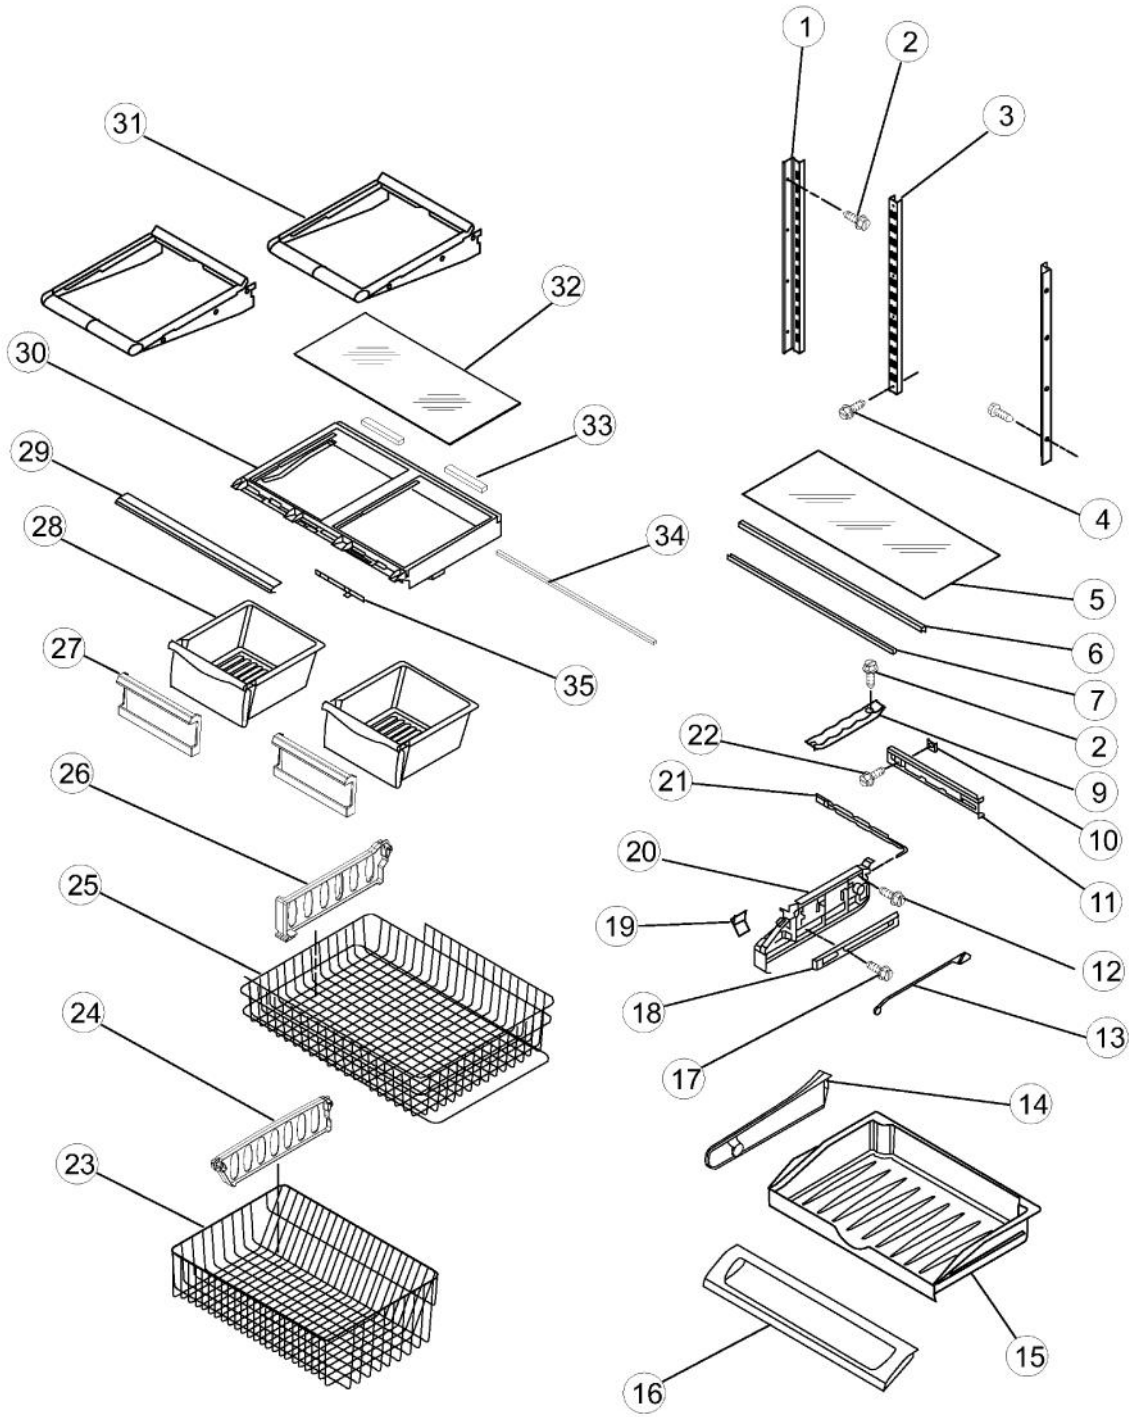

Ref #	Part Number	Qty.	Description
1	PS400105	2	RAIL, SHELF SUPPORT - RH / LH (67002489)
2	PS400042	6	SCREW, SMALL (67006400)
3	PS400104	1	RAIL, SHELF SUPPORT - CENTER (67001073)
4	017090-000	2	SCREW
5	PS400074	1	GLASS, PANTRY (67002332)
6	PS400075	2	EXTRUSION, GLASS SUPPORT (67006010)
7	017110-000	2	BRACE, PANTRY
9	PS400080	1	TRACK, DELI DRAWER (67001719)
10	017083-000	1	GASKET, PANTRY
11	PS400081	1	CONTROL HOUSING (67005625)
12	PS400078	4	SCREW, END CAP (67006415)
13	PS400086	1	BAR, TEMP CONTROL (67003794)
14	017082-000	1	DIVIDER, PANTRY DRAWER
15	PS400087	1	DRAWER, PANTRY (67003530)
16	PS400088	1	LID, PANTRY (67006736)
17	PS400013	4	SCREW, DOOR STOP (67006287)
18	011574-000	2	GLIDE, PANTRY
19	PS400085	1	KNOB, TEMP CONTROL (67003791)
20	PS400076	1	END CAP, LH PANTRY
20	PS400077	1	END CAP, RH PANTRY
21	PS400083	4	TEMP CONTROL SLIDE (67003793)
22	PS400042	1	SCREW, SMALL (67006400)
23	017125-000	1	BASKET, FREEZER (LOWER)
24	017126-000	1	DIVIDER, LOWER BASKET
25	017154-000	1	BASKET, FREEZER (UPPER)
26	017127-000	1	DIVIDER, UPPER BASKET
27	PS400069	1	FRONT, CRISPER PAN (67005926)
28	PS400071	2	CRISPER PAN (67002659)
29	PS400072	1	EXTRUSION, CRISPER FRONT (W10231489)
30	PS400068	1	FRAME, CRISPER (67006185)
31	017076-000	4	GLIDE, PANTRY DRAWER
32	PS400067	1	GLASS, CRISPER (67006655)
33	011573-000	1	GASKET
34	PS400073	1	BRACE, CRISPER
35	017089-000	1	SLIDE, HUMIDITY CONTROL