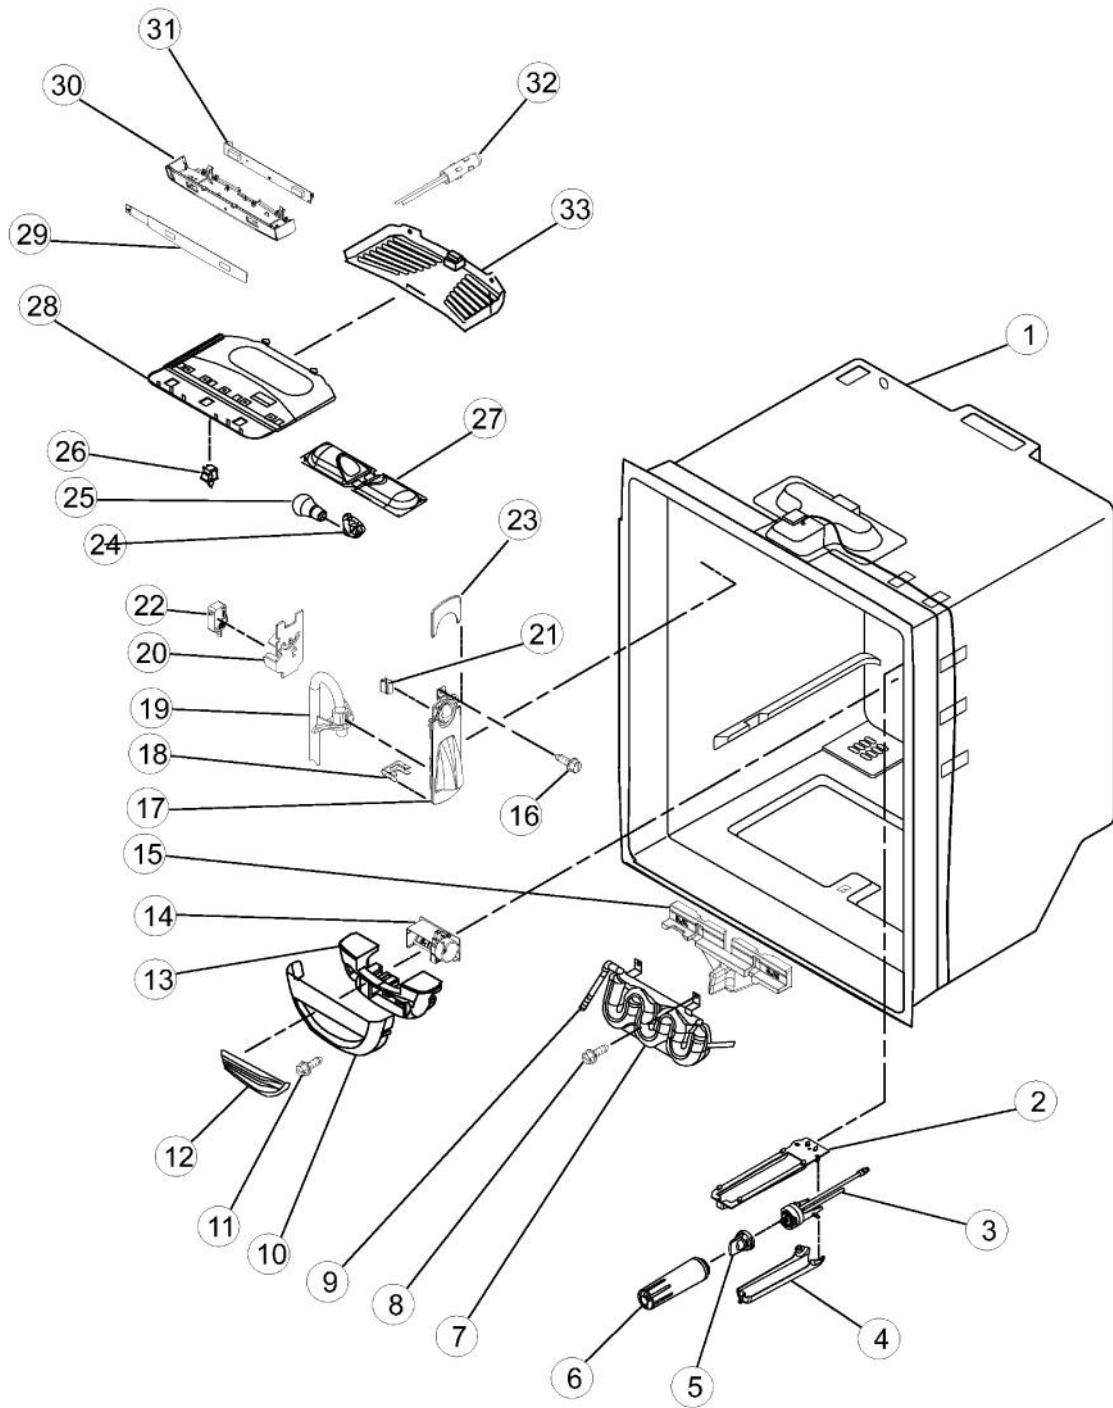

Ref #	Part Number	Qty.	Description
1	NON-SEVICEABLE	1	LINER
2	PS400029	1	FILTER BACKING PLATE (67001668)
3	PS400030	1	WATER FILTER HEAD (W/TUBING) (67006524)
4	PS400031	1	COVER, FILTER
5	PS400041	1	BYPASS PLUG (12664501)
6	SALES ITEM	1	WATER FILTER
7	PS400039	1	WATER TANK (W10153959)
8	PS400078	2	SCREW, END CAP (67006415)
9	PS400040	1	UNION (5/16 X 5/16)
10	PS400049	1	DAMPER COVER (67003899)
11	017024-000	1	SCREW (67006302)
12	PS400050	1	INSERT, DAMPER COVER (67003900)
13	017025-000	1	INSULATION
14	017026-000	1	CONTROL, DAMPER
15	017029-000	1	INSULATION, WATER TANK
16	017027-000	1	FACADE, DISPENSER
17	PS400042	1	SCREW, SMALL (67006400)
18	PS400037	1	WATER LINE CLIP (67002816)
19	PS400036	1	WATER LINE GUIDE (67002743)
20	PS400032	2	FACADE CLIP (B8390302)
21	017028-000	1	PLATE, SWITCH
22	PS400035	1	SWITCH, LIMIT
23	PS400038	1	TOP, FACADE DISPENSER (67006733)
24	011498-000	2	SOCKET, LIGHT
25	017014-000	1	LIGHT
26	PS400052	1	LIGHT HOUSING (67003901)
27	PS400044	2	LIGHT SWITCH (C3680310)
28	PS400234	1	LIGHT MODULE (67004078) VCFF/DDFF
29	017020-000	1	KEYBOARD
30	017021-000	1	MODULE, CONTROL
31	PS400048	1	CONTROL BOARD (W10207861)
32	PS400353	1	THERMISTOR
33	PS400046	1	COVER, REFRIGERATOR LIGHT (67003897)