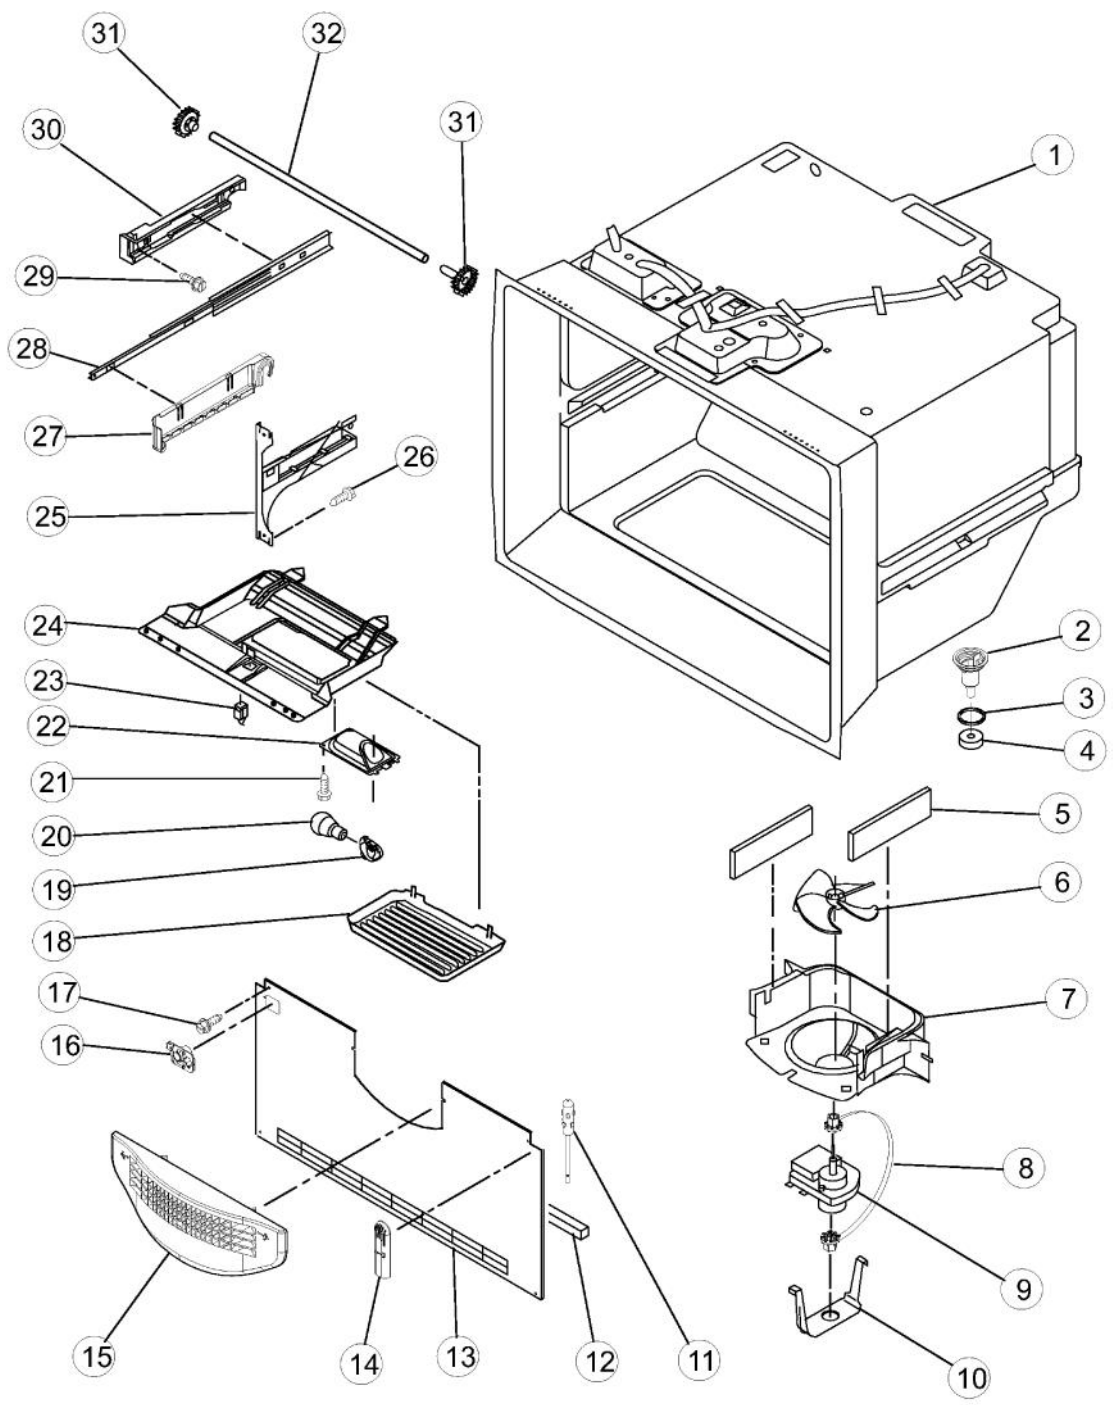

----- Manual continues below -----

Ref #	Part Number	Qty.	Description
1	017000-000	1	COVER, RIGHT HINGE (APOLLO GREY)
2	PS400015	1	SCREW, TOP HINGE COVER (67006521)
3	PS400010	6	GEAR (LH & RH)
4	PS400183	1	COVER, WATER LINE (67003331)
5	PS400013	1	SCREW, DOOR STOP (67006287)
6	017003-000	1	BLOCK, FILTER
7	PS400181	1	CLIP, SPEED (M0114003)
8	PS400185	1	ELBOW, FILL TUBE
9	PS400006	1	HINGE, TOP RIGHT
10	PS400180	2	CLIP
11	PS400221	1	SHIM, HINGE
12	PS400129	10	SCREW, SMALL (67006425)
13	017010-000	1	COVER, UNIT
14	PS400175	1	GASKET
15	PS400182	1	CLAMP, TUBE
16	017008-000	1	COVER, WATER VALVE
17	011495-000	1	TUBE, DRAIN
18	PS400187	1	DUAL TUBE SWEEP (67004101)
19	PS400186	1	ACOUSTIC FIBER (67003796)
20	011559-000	1	ROLLER
21	PS400097	1	PLUG, BUTTON
22	011492-000	1	CLIP, DRAIN TUBE
23	017006-000	1	ROLLER ASSY., FRONT RIGHT
24	011488-000	2	BRAKE, FOOT
25	PS400282	8	SCREW, BOTTOM HINGE (67006564)
26	011494-000	1	GRILLE, TOE - BK
27	017007-000	1	ROLLER ASSY., FRONT LEFT
28	PS400024	6	SCREW, CENTER HINGE (67006380)
29	020629-000	2	HINGE, DOOR, APOLLO GRAY
30	PS400022	2	PIN, CENTER HINGE (67006642)
31	NON-SERVICEABLE	1	TUB WELDMENT
32	017009-000	2	SCREW
33	PS400223	1	BLOCK, PIVOT (67003405)
34	017004-000	2	CORNER COVER (APOLLO GREY)
35	017005-000	1	HINGE, TOP LEFT
36	017001-000	1	COVER, LEFT HINGE (APOLLO GREY)