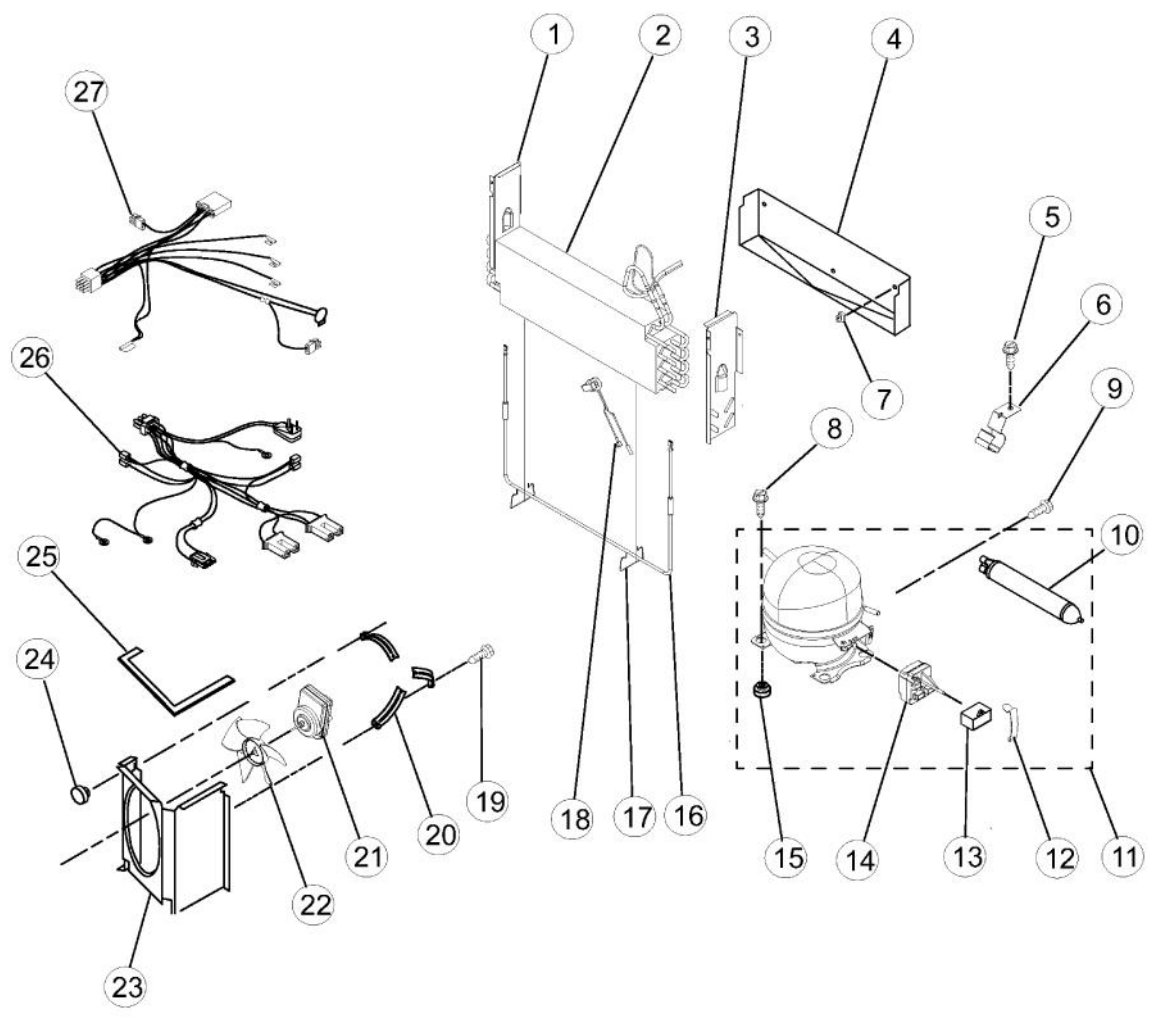

Ref #	Part Number	Qty.	Description
1	PS400135	1	DAM, RIGHT RETURN (67001084)
2	017046-000	1	EVAPORATOR KIT (INCL. EVAP., HEAT SHIELD & INSTR.)
3	PS400134	1	DAM, LEFT RETURN (67001083)
4	PS400123	1	DRIP TRAY, E-CT (67002490)
5	PS400148	1	SCREW, CLIP (67006737)
6	017056-000	1	CLIP, DRIER
7	PS400124	1	CLIP, EVAPORATOR
8	017045-000	3	SCREW (12846902)
9	PS400155	1	GROUND SCREW (67006433)
10	017051-000	1	DRIER
11	017052-000	1	COMPRESSOR KIT (INCLS. ITEMS 12, 17, 27, 29 & 30)
12	017038-000	1	CLIP, CAPACITOR
13	017053-000	1	CAPACITOR
14	017039-000	1	RELAY, START
15	017044-000	4	GROMMET (W10169124)
16	PS400136	1	HEATER, EVAPORATOR (67002493)
17	PS400137	1	CLIP, HEATER
18	017041-000	1	THERMOSTAST, DEFROST
19	PS400170	3	SCREW, BRACKT (67004954)
20	PS400169	1	BRACKET, CONDENSER MOTOR (67004953)
21	017049-000	1	MOTOR, FAN
22	017030-000	1	BLADE, FAN
23	017055-000	1	SHROUD
24	PS400165	3	GROMMET BRACKET (61004743)
25	017040-000	1	GASKET (61003210)
26	017050-000	1	HARNESS, UNIT W/ POWER CORD
27	017036-000	1	HARNESS, EVAP. HEATER