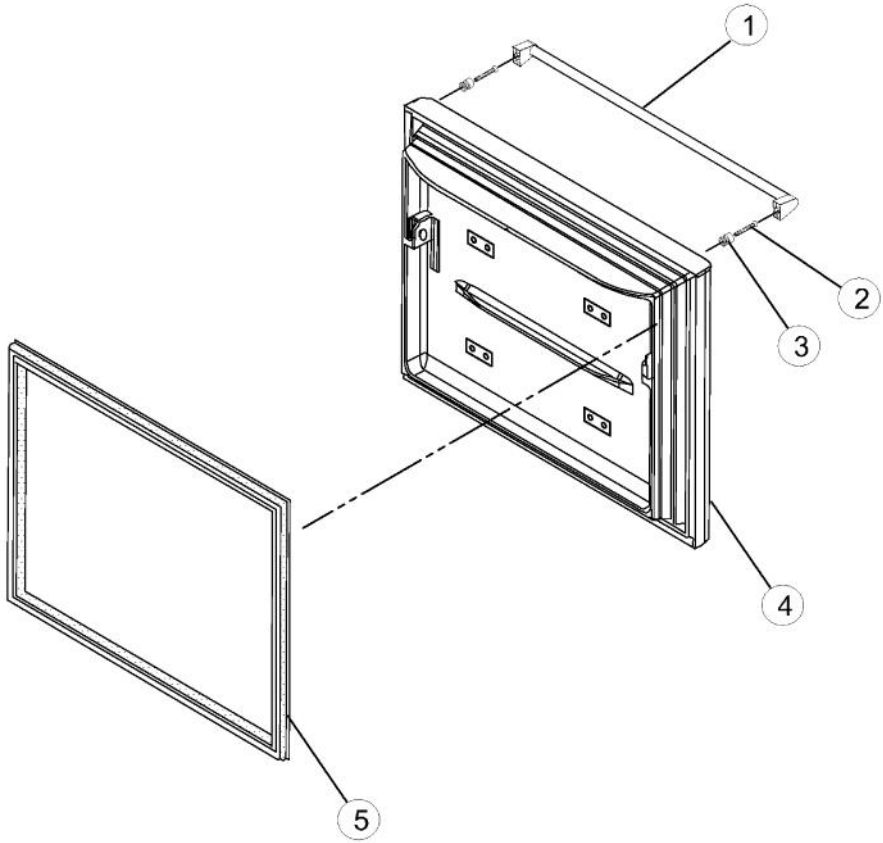

Ref #	Part Number	Qty.	Description
4	017064-000	1	DOOR, FREEZER SS
1	017059-000	1	FZ, DOOR HANDLE
2	011605-000	2	SCREW, MOUNT
3	PS400213	2	MOUNT, HANDLE 67006109
5	017032-000	1	GASKET, FREEZER DOOR (BLACK)