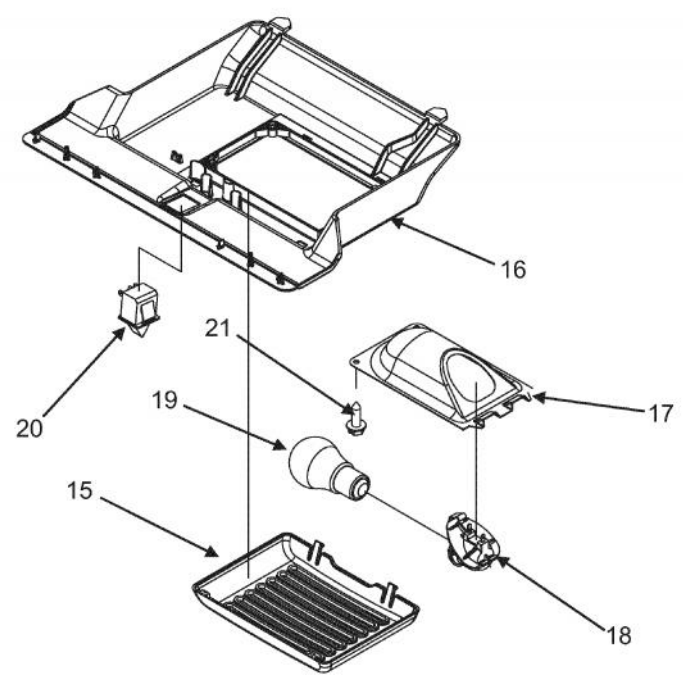

Ref #	Part Number	Qty.	Description
1	PS400044	2	LIGHT SWITCH (C3680310)
2	PS400234	1	LIGHT MODULE (67004078) VCFF/DDFF
3	PS400046	1	COVER, REFRIGERATOR LIGHT (67003897)
4	PS400047	1	MODULE, REFRIGERATOR CONTROL (67005444)
5	PS400048	1	CONTROL BOARD (W10207861)
6	PS400049	1	DAMPER COVER (67003899)
7	PS400050	1	INSERT, DAMPER COVER (67003900)
8	PS400051	2	SCREW, DAMPER BASE (67006602)
9	PS400052	1	LIGHT HOUSING (67003901)
10	PS400053	2	LIGHT SOCKET (12570701)
11	PS400054	2	LIGHT BULB (A0282812)
12	PS400055	1	KEYBOARD CONTROL
13	PS400056	1	CONTROL, DAMPER
14	PS400057	1	INSULATION, DAMPER CONTROL (67006604)
15	PS400058	1	COVER, FREEZER LIGHT (67003905)
16	PS400059	1	MODULE, FREEZER CONTROL (67003906)
17	PS400060	1	LIGHT HOUSING (67001035)
18	PS400053	1	LIGHT SOCKET (12570701)
19	PS400054	1	LIGHT BULB (A0282812)
20	PS400061	1	LIGHT SWITCH / INTERLOCK (12002646)
21	PS400062	1	SCREW, HOUSING (67006530)
22	PS400063	1	THERMISTOR
NI	PS400235	1	HARNESS, FF CONTROL (67005417) VCFF/DDFF
NI	PS400065	1	HARNESS, FZ CONTROL (67006094)