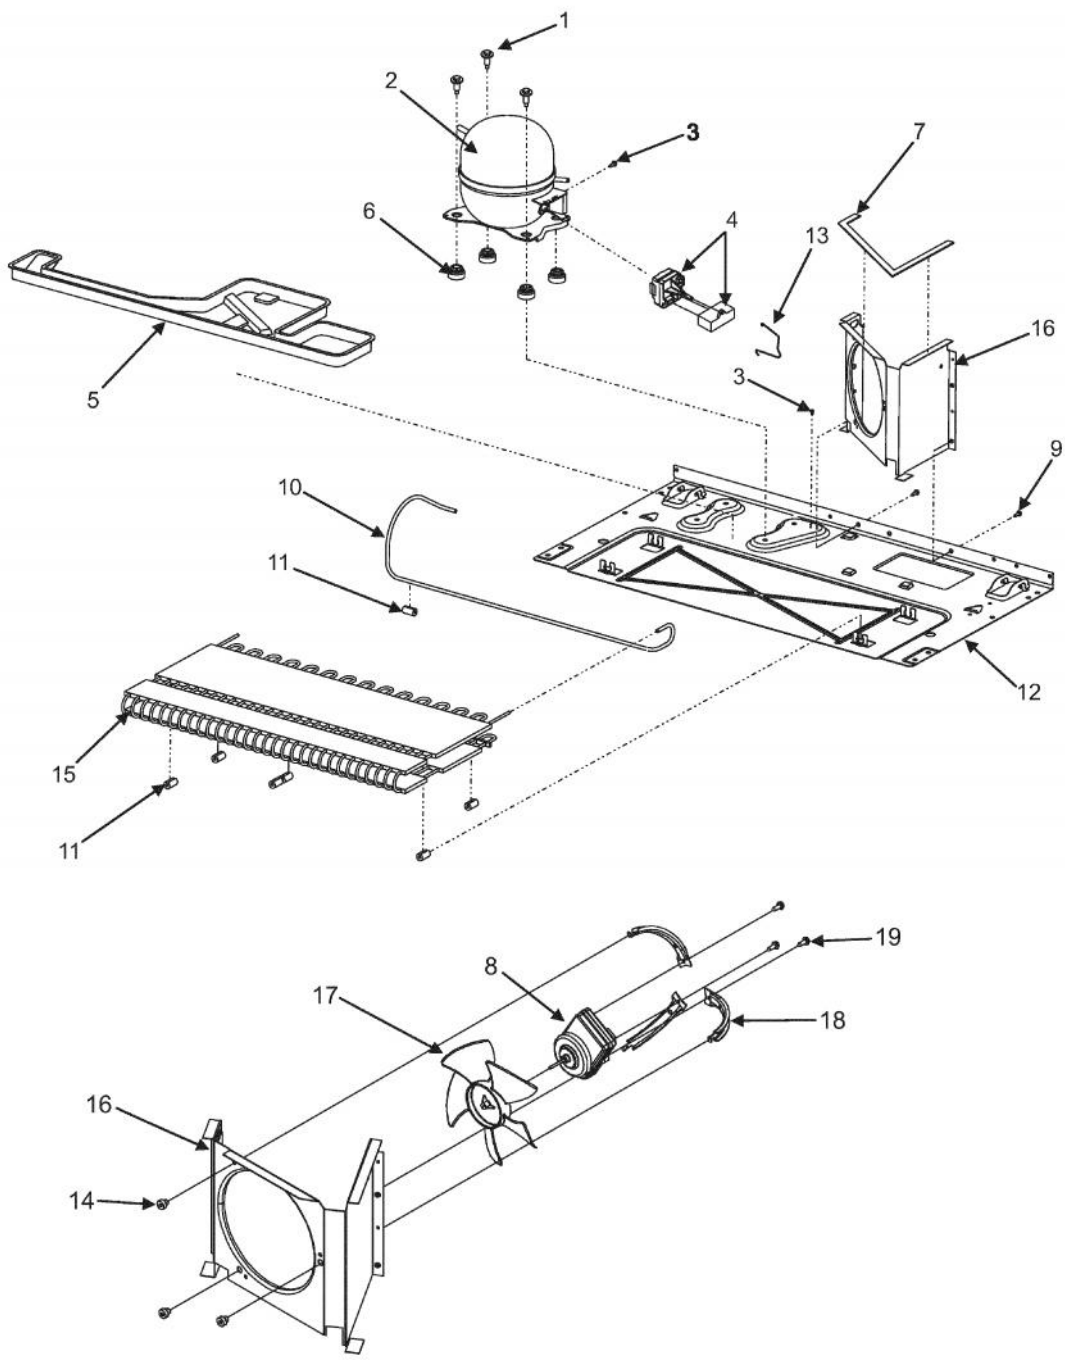

Ref #	Part Number	Qty.	Description
1	PS400153	3	SCREW, COMPRESSOR (67006432)
2	PS400154	1	COMPRESSOR KIT (8201555)
3	PS400155	2	GROUND SCREW (67006433)
4	PS400156	1	OVERLOAD AND RELAY W/CAPICITOR (67005560)
5	PS400157	1	DRAIN PAN (67007175)
6	PS400158	4	GROMMET, COMPRESSOR (67003493)
7	PS400159	1	SEAL, CONDENSER SHROUD (61003210)
8	PS400160	1	MOTOR, CONDENSER FAN (67004432)
9	PS400129	2	SCREW, SMALL (67006425)
10	PS400161	1	DISCHARGE TUBE (67004700)
11	PS400162	1	GROMMET CONDENSER (67005680)
12	PS400163	1	BASE PAN (67005889)
13	PS400164	1	BALE STRAP (12576801)
14	PS400165	3	GROMMET BRACKET (61004743)
15	PS400166	1	CONDENSER (67006131)
16	PS400167	2	SHROUD, CONDENSER FAN (67001090)
17	PS400168	1	BLADE, CONDENSER FAN (67004952)
18	PS400169	1	BRACKET, CONDENSER MOTOR (67004953)
19	PS400170	3	SCREW, BRACKT (67004954)
NI	PS400171	1	HARNES, MC (67005435)