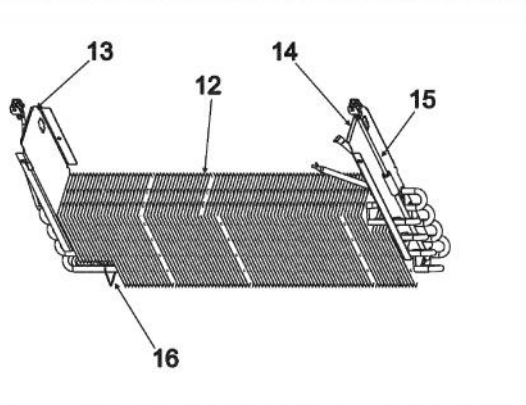

Ref #	Part Number	Qty.	Description
1	PS400122	1	AIR GRILLE - FREEZER (67006609)
2	PS400123	1	DRIP TRAY, E-CT (67002490)
3	PS400124	2	CLIP, EVAPORATOR
4	PS400125	1	COVER, EVAPORATOR (67005873)
5	PS400126	1	GASKET (A3189396)
6	PS400127	2	SCREW, ADJUSTABLE ROLLER (67006611)
7	PS400128	2	ROLLER BRACKET ASSEMBLY (12580304)
8	PS400129	7	SCREW, SMALL (67006425)
9	PS400130	3	SCREW (67006573)
10	PS400131	1	CLIP, DRIER (10547002)
11	PS400132	1	DRIER (B2150504)
12	PS400133	1	EVAPORATOR KIT (INC. EVAP, HT. SHLD, & INST.) (12002041)
13	PS400134	1	DAM, LEFT RETURN (67001083)
14	PS400135	1	DAM, RIGHT RETURN (67001084)
15	PS400136	1	HEATER, EVAPORATOR (67002493)
16	PS400137	1	CLIP, HEATER
17	PS400138	1	SHROUD, EVAPORATOR FAN (67002777)
18	PS400139	1	MOTOR, EVAPORATOR FAN (67003636)
19	PS400140	1	CLIP, EVAPORATOR MOTOR (67005633)
20	PS400141	1	GROMMET, FAN MOTOR (67002780)
21	PS400142	1	FAN, EVAPORATOR
22	PS400143	1	FOAM GASKET (67001291)
23	PS400144	1	ROLLER BRACKET (12456801)
24	PS400145	1	SPEED NUT (M0286708)
25	PS400146	1	ROLLER (67005127)
26	PS400147	1	RIVET (M1205302)
27	PS400148	1	SCREW, CLIP (67006737)
28	PS400013	2	SCREW, DOOR STOP (67006287)
29	PS400063	1	THERMISTOR
30	PS400149	1	COVER, FREEZER THERMISTOR (67003924)
31	PS400150	1	SCREW, ADJUSTING ROD (67006697)
NI	PS400151	1	DEFROST THERMOSTAT (67003426)
NI	PS400152	1	HARNES, EVAPORATOR HEATER (67005574)