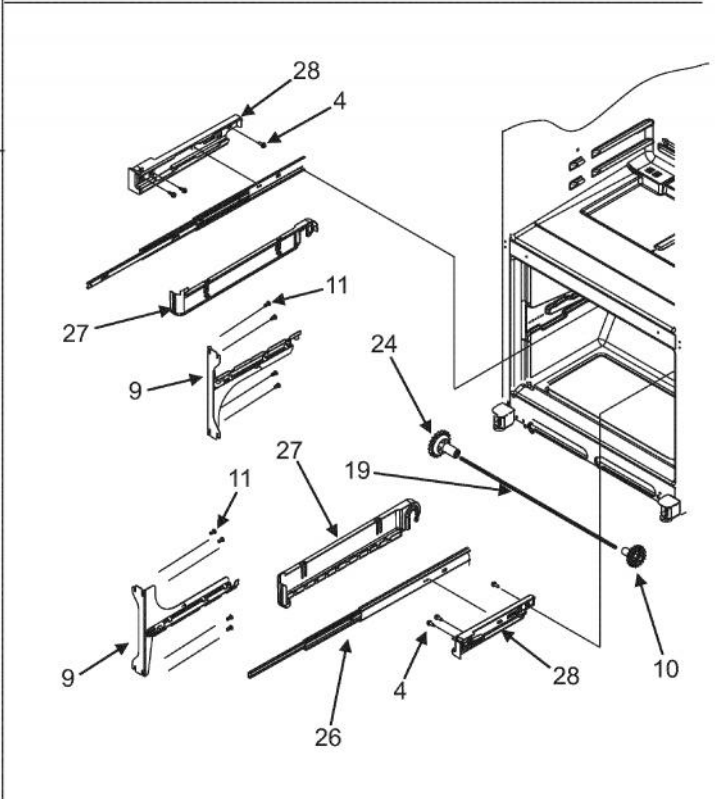

Ref #	Part Number	Qty.	Description
1	PS400044	2	LIGHT SWITCH (C3680310)
2	PS400234	1	LIGHT MODULE (67004078) VCFF/DDFF
3	PS400046	1	COVER, REFRIGERATOR LIGHT (67003897)
4	PS400047	1	MODULE, REFRIGERATOR CONTROL (67005444)
5	PS400048	1	CONTROL BOARD (W10207861)
6	PS400049	1	DAMPER COVER (67003899)
7	PS400050	1	INSERT, DAMPER COVER (67003900)
8	PS400051	2	SCREW, DAMPER BASE (67006602)
9	PS400052	1	LIGHT HOUSING (67003901)
10	PS400053	2	LIGHT SOCKET (12570701)
11	PS400054	2	LIGHT BULB (A0282812)
12	PS400055	1	KEYBOARD CONTROL
13	PS400056	1	CONTROL, DAMPER
14	PS400057	1	INSULATION, DAMPER CONTROL (67006604)
15	PS400058	1	COVER, FREEZER LIGHT (67003905)
16	PS400059	1	MODULE, FREEZER CONTROL (67003906)
17	PS400060	1	LIGHT HOUSING (67001035)
18	PS400053	1	LIGHT SOCKET (12570701)
19	PS400054	1	LIGHT BULB (A0282812)
20	PS400061	1	LIGHT SWITCH / INTERLOCK (12002646)
21	PS400062	1	SCREW, HOUSING (67006530)
22	PS400063	1	THERMISTOR
NI	PS400235	1	HARNESS, FF CONTROL (67005417) VCFF/DDFF
NI	PS400065	1	HARNESS, FZ CONTROL (67006094)