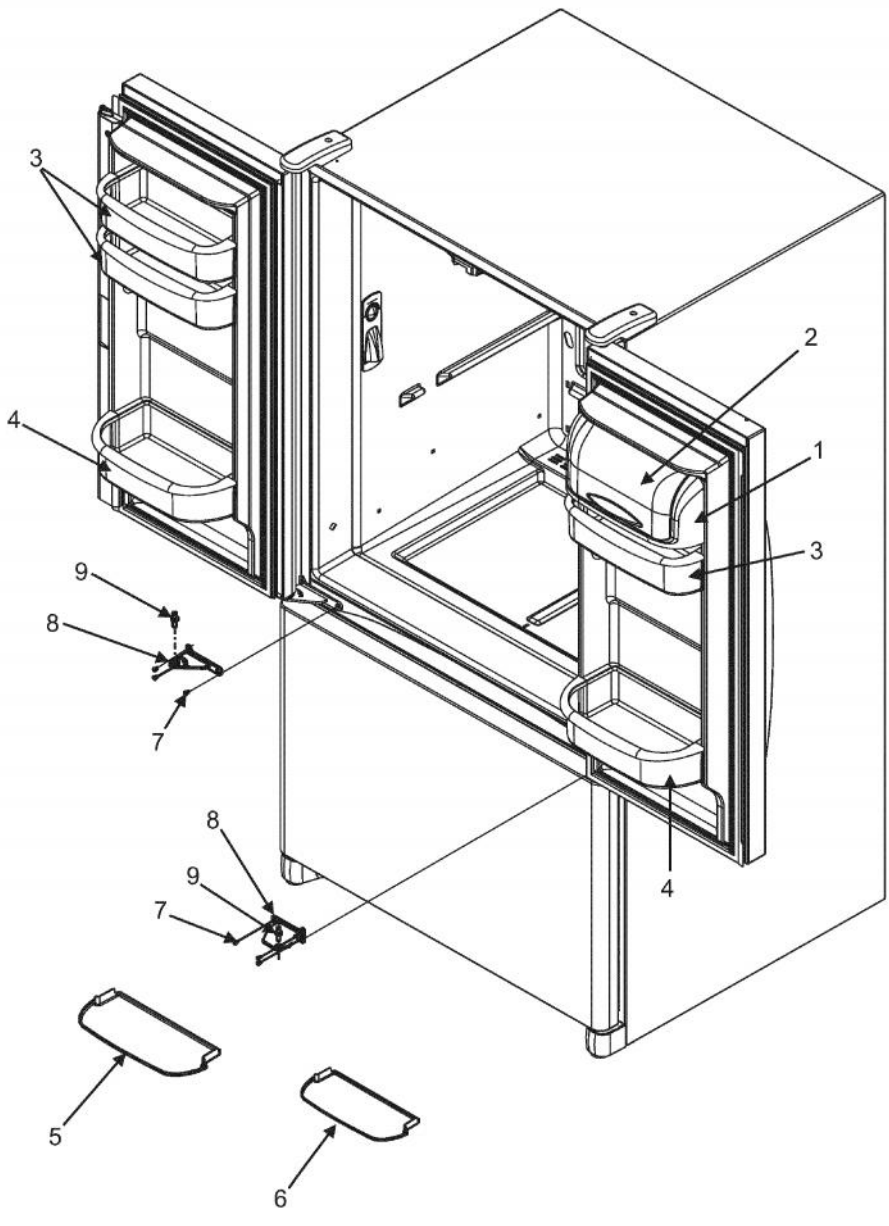

Ref #	Part Number	Qty.	Description
1	PS400429	3	DOOR HANDLE - SS
NI	PS400236	6	SCREW, SET (67006776) VCFF/DDFF
2	PS400213	6	MOUNT, HANDLE 67006109
3	PS400212	6	SCREW, HANDLE 340184
4	PS400430	1	PRO LOGO (67006680)