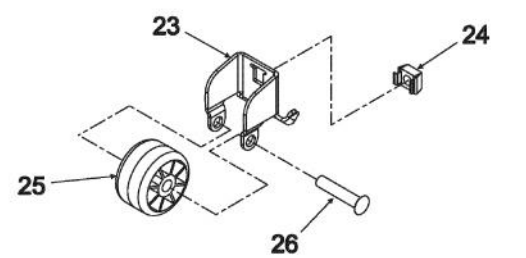

Ref #	Part Number	Qty.	Description
1	PS400122	1	AIR GRILLE - FREEZER (67006609)
2	PS400123	1	DRIP TRAY, E-CT (67002490)
3	PS400124	2	CLIP, EVAPORATOR
4	PS400125	1	COVER, EVAPORATOR (67005873)
5	PS400126	1	GASKET (A3189396)
6	PS400127	2	SCREW, ADJUSTABLE ROLLER (67006611)
7	PS400128	2	ROLLER BRACKET ASSEMBLY (12580304)
8	PS400129	7	SCREW, SMALL (67006425)
9	PS400130	3	SCREW (67006573)
10	PS400131	1	CLIP, DRIER (10547002)
11	PS400132	1	DRIER (B2150504)
12	PS400133	1	EVAPORATOR KIT (INC. EVAP, HT. SHLD, & INST.) (12002041)
13	PS400134	1	DAM, LEFT RETURN (67001083)
14	PS400135	1	DAM, RIGHT RETURN (67001084)
15	PS400136	1	HEATER, EVAPORATOR (67002493)
16	PS400137	1	CLIP, HEATER
17	PS400138	1	SHROUD, EVAPORATOR FAN (67002777)
18	PS400139	1	MOTOR, EVAPORATOR FAN (67003636)
19	PS400140	1	CLIP, EVAPORATOR MOTOR (67005633)
20	PS400141	1	GROMMET, FAN MOTOR (67002780)
21	PS400142	1	FAN, EVAPORATOR
22	PS400143	1	FOAM GASKET (67001291)
23	PS400144	1	ROLLER BRACKET (12456801)
24	PS400145	1	SPEED NUT (M0286708)
25	PS400146	1	ROLLER (67005127)
26	PS400147	1	RIVET (M1205302)
27	PS400148	1	SCREW, CLIP (67006737)
28	PS400013	2	SCREW, DOOR STOP (67006287)
29	PS400063	1	THERMISTOR
30	PS400149	1	COVER, FREEZER THERMISTOR (67003924)
31	PS400150	1	SCREW, ADJUSTING ROD (67006697)
NI	PS400151	1	DEFROST THERMOSTAT (67003426)
NI	PS400152	1	HARNES, EVAPORATOR HEATER (67005574)