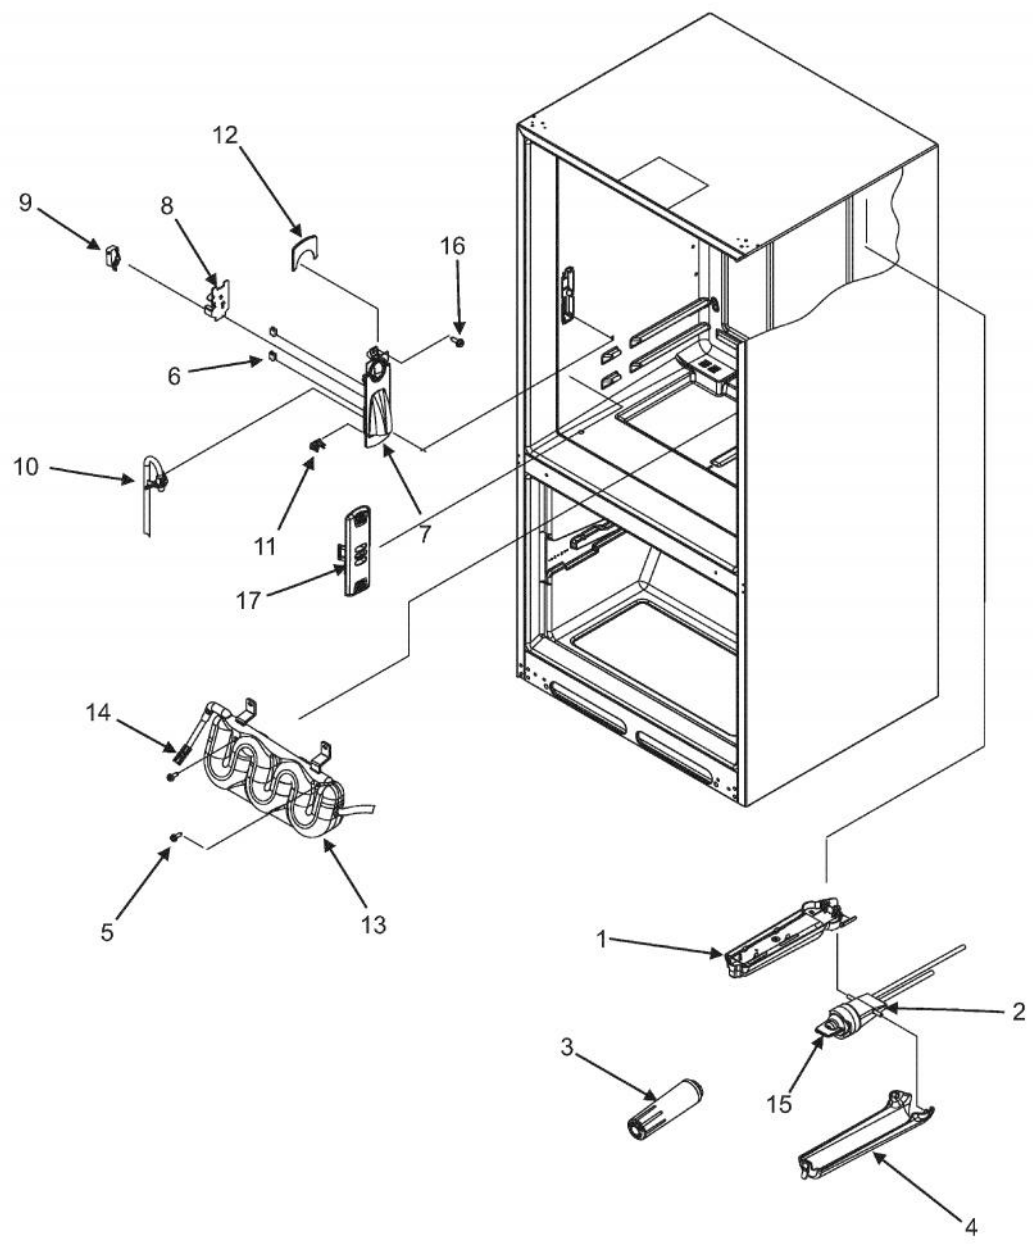

Ref #	Part Number	Qty.	Description
1	PS400017	1	DAIRY TRAY (67001279)
2	PS400018	1	DAIRY DOOR (67006727)
3	PS400025	3	BUCKET, MEDIUM (W/GRIPPER)
4	PS400231	2	REFRIGERATOR DOOR SHELF - GALLON (INC. GRIPPER) (6...
5	PS400232	1	GRIPPER, GALLON DOOR SHELF (67006789)
6	PS400026	1	GRIPPER, MEDIUM (67006731)
7	PS400024	2	SCREW, CENTER HINGE (67006380)
8	PS400233	2	CENTER HINGE (67002027)
9	PS400022	2	PIN, CENTER HINGE (67006642)