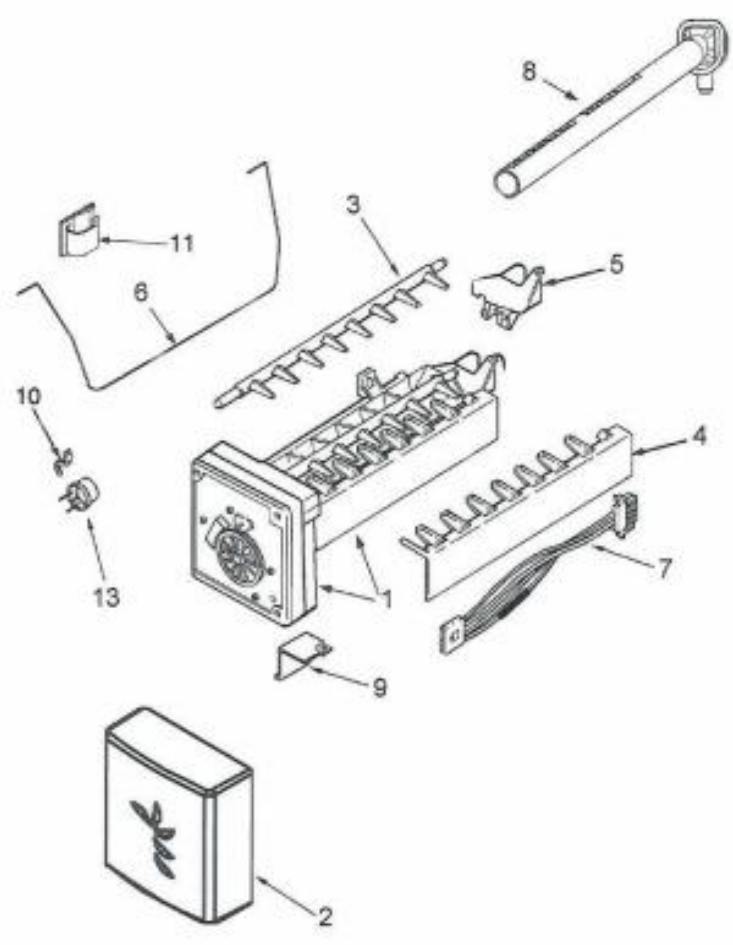

Ref #	Part Number	Qty.	Description
1	PS400196	1	ICE MAKER ASSEMBLY
NI	PS400197	1	BRACKET, ICE MAKER (67002823)
NI	PS400013	1	SCREW, DOOR STOP (67006287)
2	PS400198	1	COVER, ICE MAKER (67004710)
3	PS400199	1	ICE EJECTOR
4	PS400200	1	ICE STRIPPER
5	PS400201	1	WATER INLET (95100-1)
6	PS400202	1	IM SHUTOFF ARM (67004028)
7	PS400203	1	HARNESS, ICE MAKER (W10146389)
8	PS400185	1	ELBOW, FILL TUBE
9	PS400204	1	BRACKET, MODULE AND HEATER (95107-1)
NI	PS400205	1	SCREW, BRACKET (95108-1)
10	PS400206	1	RETAINER, THERMOSTAST (95104-1)
11	PS400180	1	CLIP
NI	PS400207	1	ICE PAN (67001255)
13	N/A	1	MUST ORDER PS400196
NI	PS400208	1	COUPLING (10244904)
NI	PS400209	1	ICE MAKER HOOK UP KIT (R0131235)