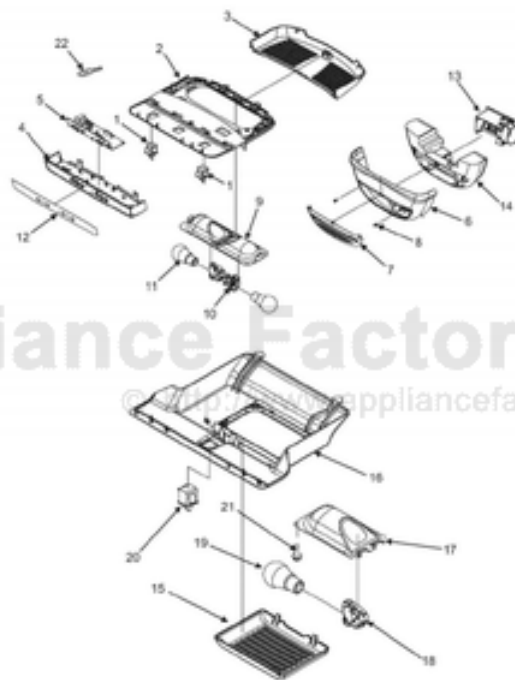

[Find Your VIKING Refrigerator Parts - Select From 341 Models](#)

----- Manual continues below -----