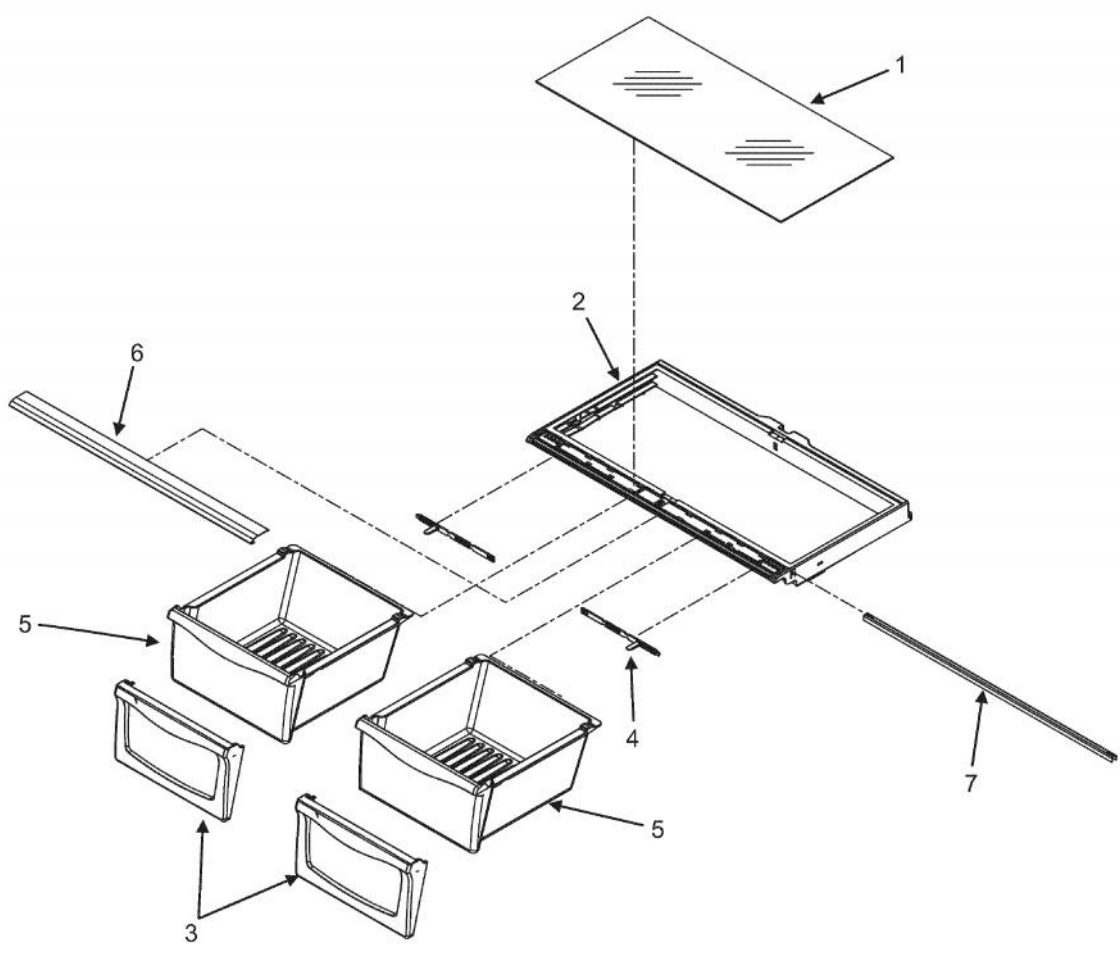

Ref #	Part Number	Qty.	Description
1	PS400067	1	GLASS, CRISPER (67006655)
2	PS400068	1	FRAME, CRISPER (67006185)
3	PS400069	3	FRONT, CRISPER PAN (67005926)
4	PS400070	2	SLIDE, HUMIDITY CONTROL (Y67001287)
5	PS400071	2	CRISPER PAN (67002659)
6	PS400072	1	EXTRUSION, CRISPER FRONT (W10231489)
7	PS400073	1	BRACE, CRISPER