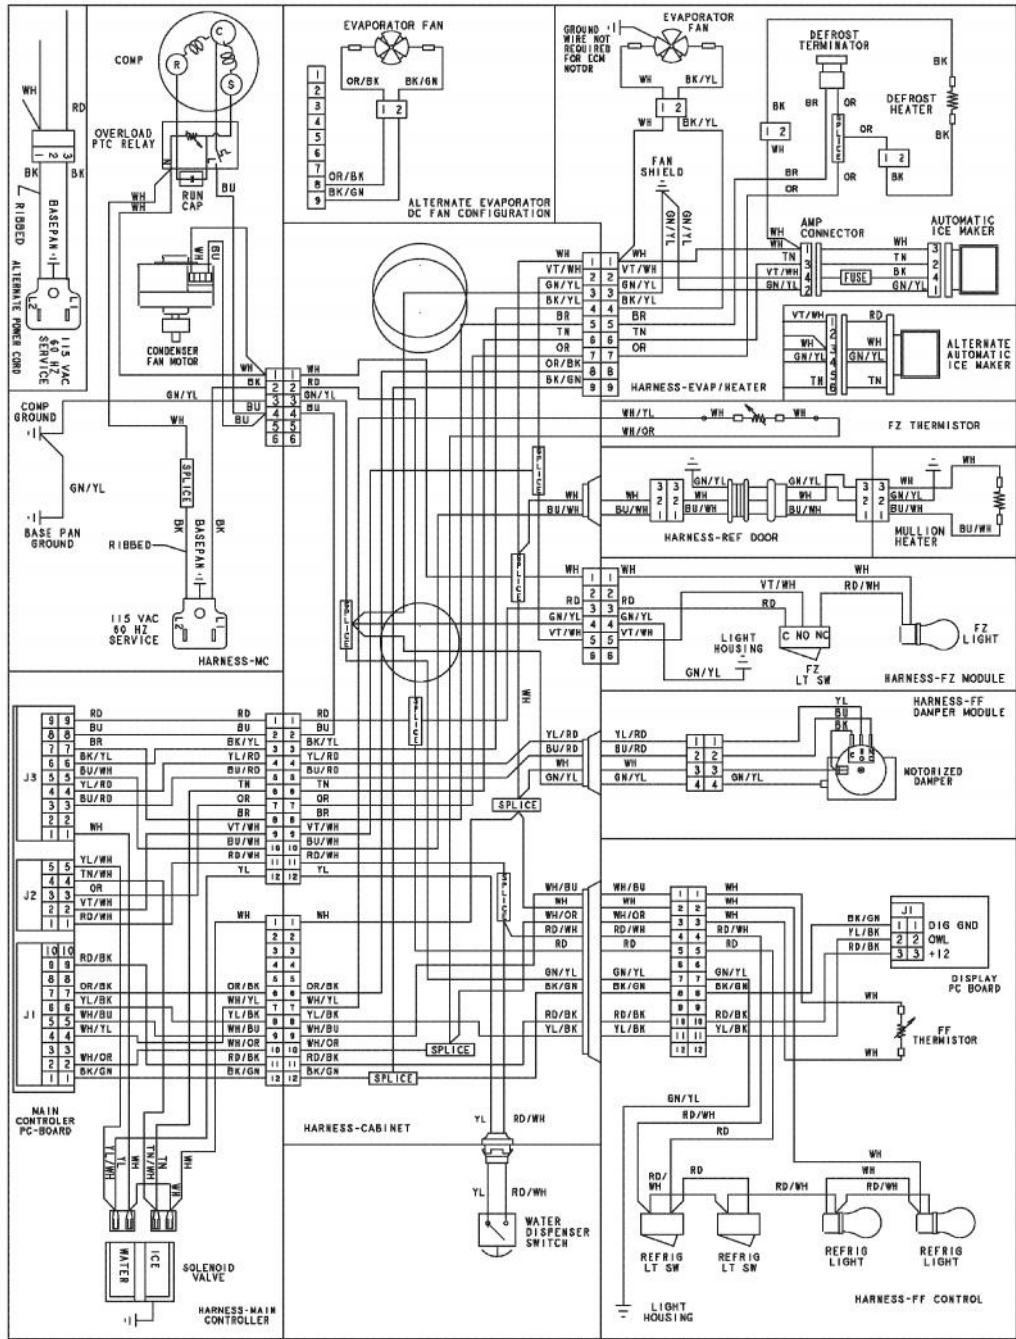

Ref #	Part Number	Qty.	Description
1	PS400029	1	FILTER BACKING PLATE (67001668)
2	PS400030	1	WATER FILTER HEAD (W/TUBING) (67006524)
3	SALES ITEM	1	WATER FILTER
4	PS400031	1	COVER, FILTER
5	PS400013	2	SCREW, DOOR STOP (67006287)
6	PS400032	2	FACADE CLIP (B8390302)
7	PS400033	1	FACADE DISPENSER (W10158503)
8	PS400034	1	SWITCH PLATE (67002742)
9	PS400035	1	SWITCH, LIMIT
10	PS400036	1	WATER LINE GUIDE (67002743)
11	PS400037	1	WATER LINE CLIP (67002816)
12	PS400038	1	TOP, FACADE DISPENSER (67006733)
13	PS400039	1	WATER TANK (W10153959)
14	PS400040	1	UNION (5/16 X 5/16)
15	PS400041	1	BYPASS PLUG (12664501)
16	PS400042	1	SCREW, SMALL (67006400)
17	PS400043	1	COVER, CHILLER VENT (67006111)