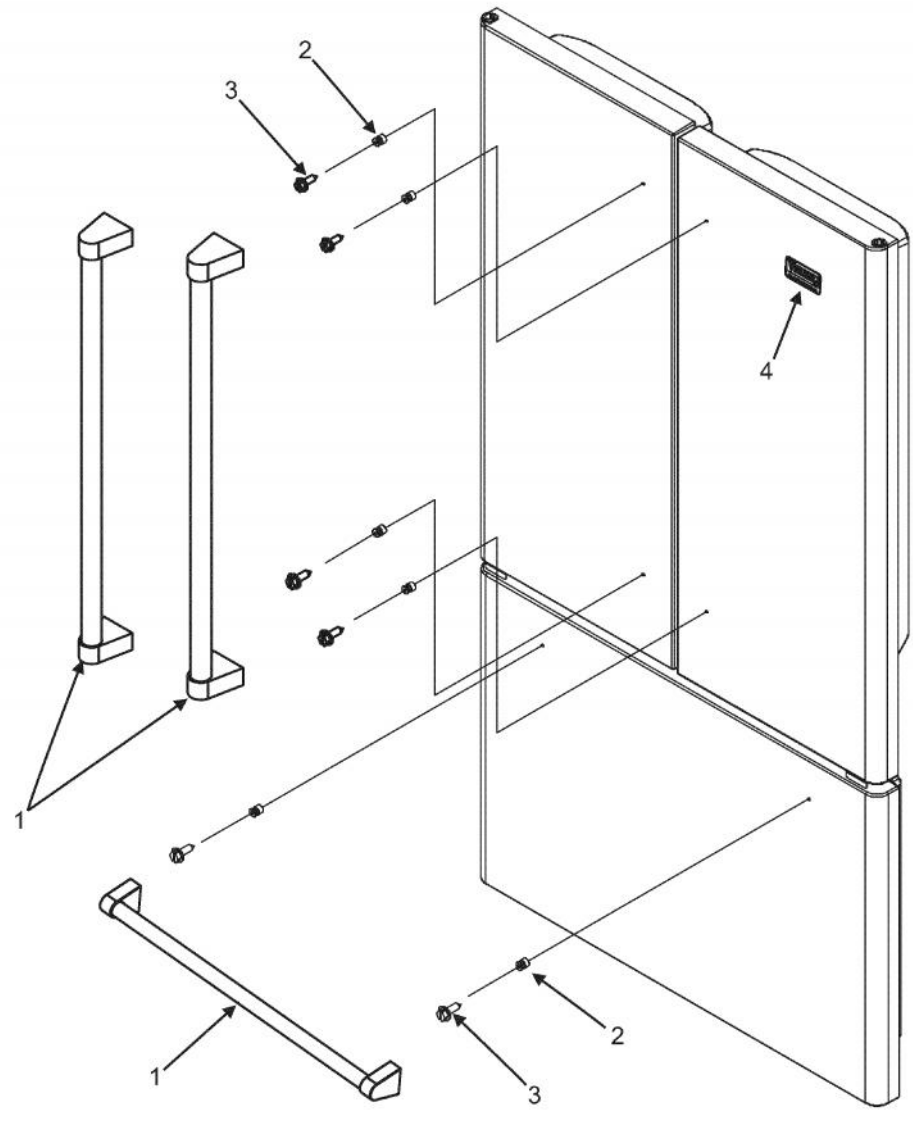

Ref #	Part Number	Qty.	Description
1	PS400230	1	GASKET, FREEZER DOOR (67003559)
2	PS400239	1	FREEZER DOOR ASSEMBLY
3	PS400016	1	PLUG, VENT (67004838)