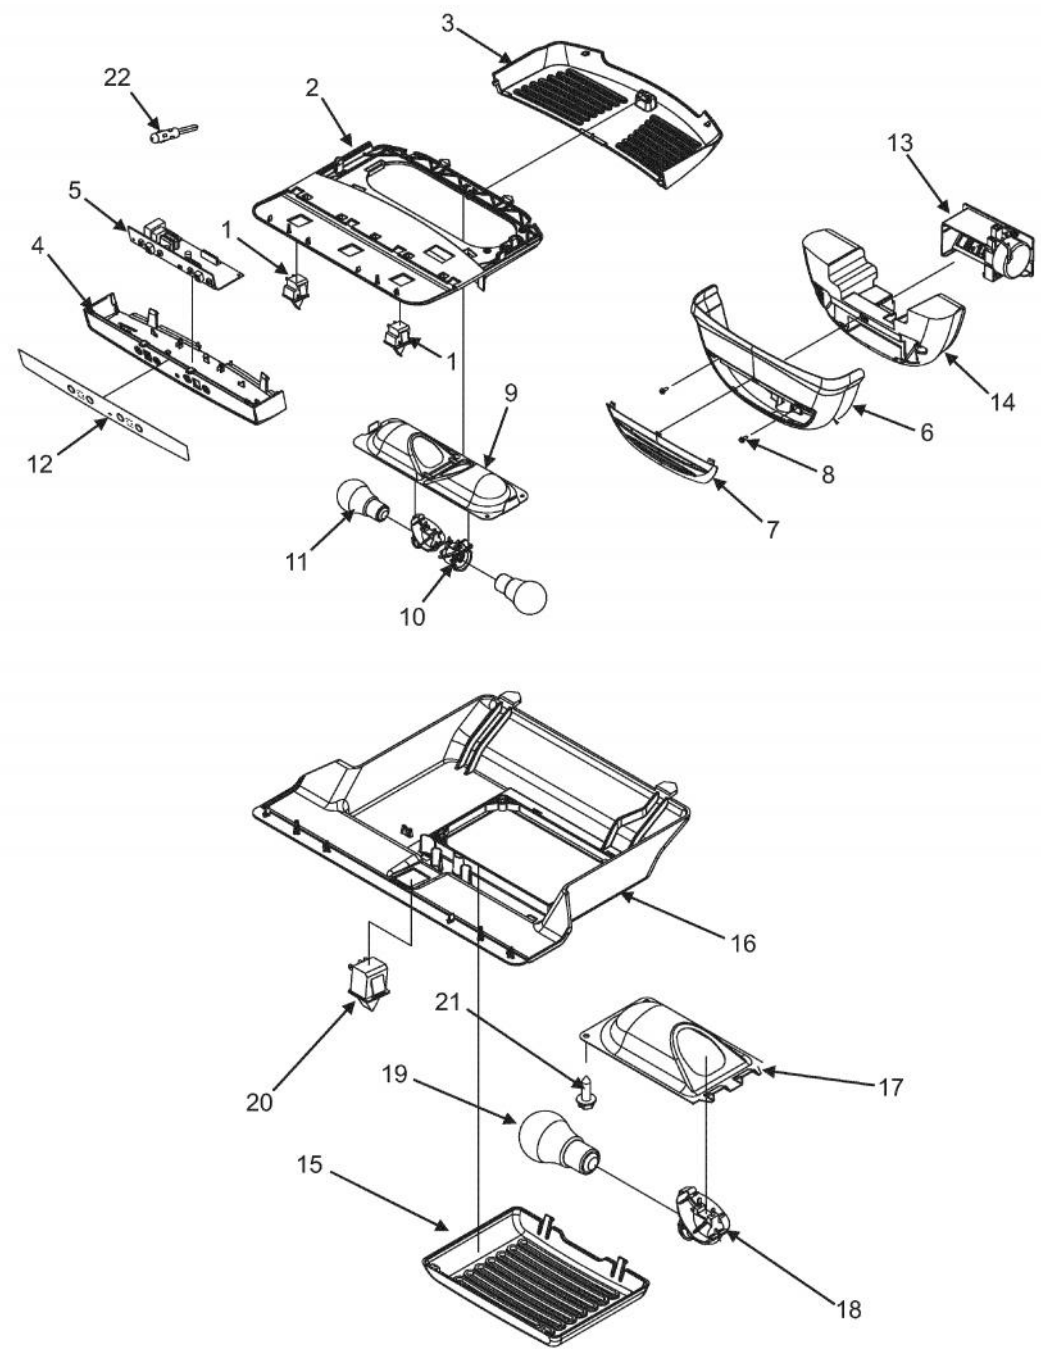

Ref #	Part Number	Qty.	Description
1	PS400044	2	LIGHT SWITCH (C3680310)
2	PS400234	1	LIGHT MODULE (67004078) VCFF/DDFF
3	PS400046	1	COVER, REFRIGERATOR LIGHT (67003897)
4	PS400047	1	MODULE, REFRIGERATOR CONTROL (67005444)
5	PS400048	1	CONTROL BOARD (W10207861)
6	PS400049	1	DAMPER COVER (67003899)
7	PS400050	1	INSERT, DAMPER COVER (67003900)
8	PS400051	2	SCREW, DAMPER BASE (67006602)
9	PS400052	1	LIGHT HOUSING (67003901)
10	PS400053	2	LIGHT SOCKET (12570701)
11	PS400054	2	LIGHT BULB (A0282812)
12	PS400055	1	KEYBOARD CONTROL
13	PS400056	1	CONTROL, DAMPER
14	PS400057	1	INSULATION, DAMPER CONTROL (67006604)
15	PS400058	1	COVER, FREEZER LIGHT (67003905)
16	PS400059	1	MODULE, FREEZER CONTROL (67003906)
17	PS400060	1	LIGHT HOUSING (67001035)
18	PS400053	1	LIGHT SOCKET (12570701)
19	PS400054	1	LIGHT BULB (A0282812)
20	PS400061	1	LIGHT SWITCH / INTERLOCK (12002646)
21	PS400062	1	SCREW, HOUSING (67006530)
22	PS400063	1	THERMISTOR
NI	PS400235	1	HARNESS, FF CONTROL (67005417) VCFF/DDFF
NI	PS400065	1	HARNESS, FZ CONTROL (67006094)