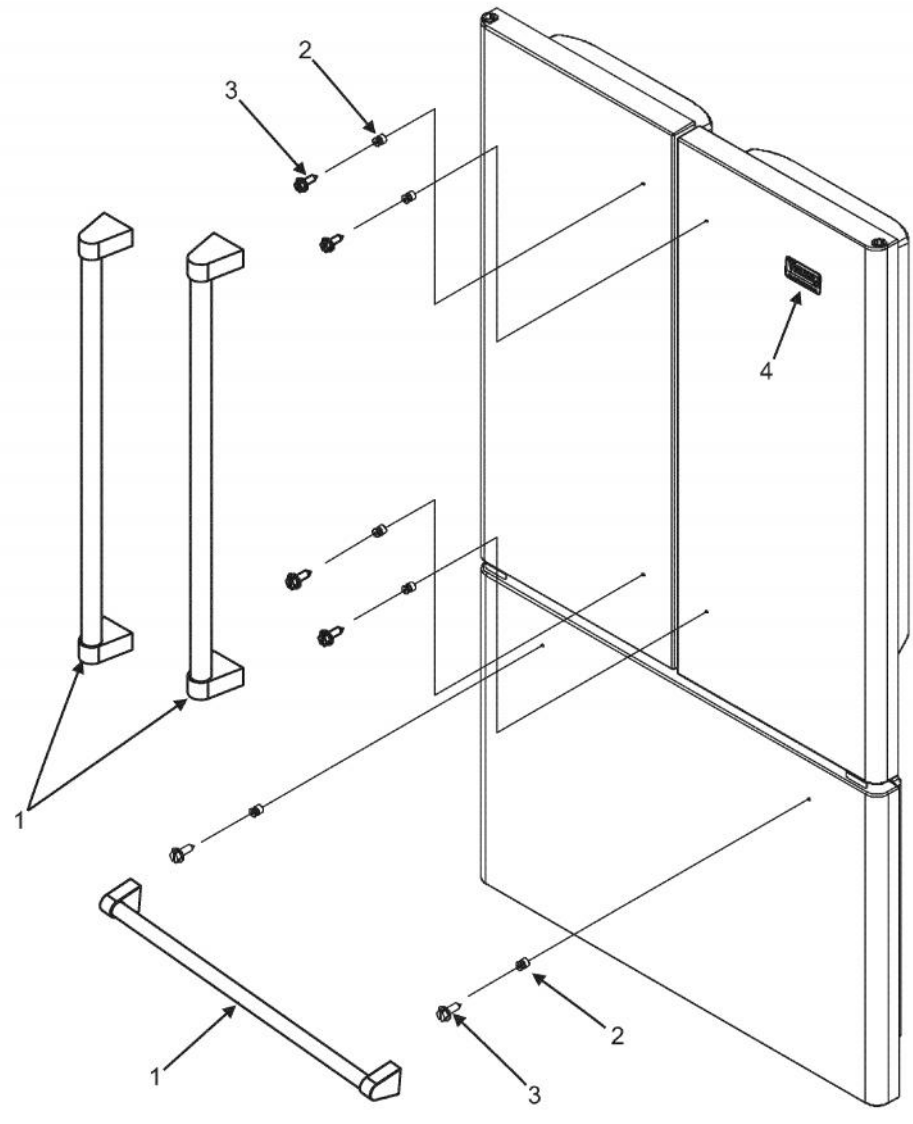

Ref #	Part Number	Qty.	Description
1	PS400429	3	DOOR HANDLE - SS
NI	PS400236	6	SCREW, SET (67006776) VCFF/DDFF
2	PS400213	6	MOUNT, HANDLE 67006109
3	PS400212	6	SCREW, HANDLE 340184
4	PS400430	1	PRO LOGO (67006680)