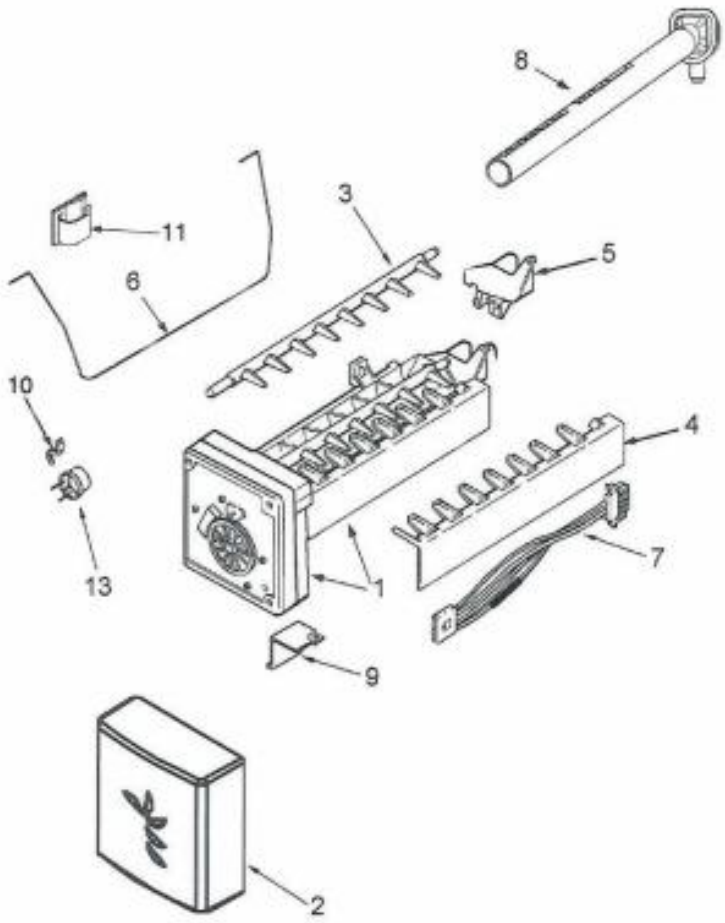

Ref #	Part Number	Qty.	Description
1	PS400196	1	ICE MAKER ASSEMBLY
NI	PS400197	1	BRACKET, ICE MAKER (67002823)
NI	PS400013	1	SCREW, DOOR STOP (67006287)
2	PS400198	1	COVER, ICE MAKER (67004710)
3	PS400199	1	ICE EJECTOR
4	PS400200	1	ICE STRIPPER
5	PS400201	1	WATER INLET (95100-1)
6	PS400202	1	IM SHUTOFF ARM (67004028)
7	PS400203	1	HARNESS, ICE MAKER (W10146389)
8	PS400185	1	ELBOW, FILL TUBE
9	PS400204	1	BRACKET, MODULE AND HEATER (95107-1)
NI	PS400205	1	SCREW, BRACKET (95108-1)
10	PS400206	1	RETAINER, THERMOSTAST (95104-1)
11	PS400180	1	CLIP
NI	PS400207	1	ICE PAN (67001255)
13	N/A	1	MUST ORDER PS400196
NI	PS400208	1	COUPLING (10244904)
NI	PS400209	1	ICE MAKER HOOK UP KIT (R0131235)