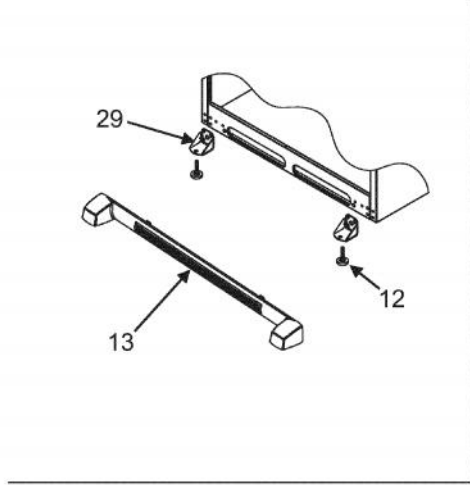

Ref #	Part Number	Qty.	Description
1	PS400090	1	GASKET, DRAIN TUBE
2	PS400091	1	SEAL, O-RING
3	PS400092	1	FUNNEL, DRAIN
4	PS400093	6	SCREW, ADAPTER (67006406)
5	PS400094	1	CORNER COVER (67003485)
6	PS400095	1	DRAIN TUBE (67001066)
7	PS400096	1	CLIP, DRAIN TUBE (67001067)
8	PS400097	1	PLUG, BUTTON
9	PS400098	1	BRACKET, DRAWER SLIDE - LH (12812503WD)
NI	PS400099	1	BRACKET, DRAWER SLIDE - RH (67004733)
10	PS400100	1	GEAR (LH / RH)
11	PS400101	8	SCREW, BRACKET (67006473)
12	PS400102	2	BRAKE, FOOT (67003868)
13	PS400103	1	TOE GRILLE (BLACK)
14	PS400104	1	RAIL, SHELF SUPPORT - CENTER (67001073)
15	PS400105	2	RAIL, SHELF SUPPORT - RH / LH (67002489)
16	PS400106	2	SCREW, CENTER RAIL (67006360)
17	PS400042	6	SCREW, SMALL (67006400)
18	PS400107	1	UPPER FREEZER BASKET (67004988)
19	PS400108	1	SHAFT, RACK (67004017)
20	PS400109	1	LOWER FREEZER BASKET (67006026)
21	PS400110	1	HANDLE, BASKET (10508506)
22	PS400111	1	DIVIDER, UPPER BASKET (67004127)
23	PS400112	1	SCREW, UPPER DIVIDER (67006608)
24	PS400113	1	GEAR, LEFT TRACK
25	PS400114	1	DIVIDER, LOWER BASKET (67004812)
26	PS400115	2	DRAWER SLIDE (12002684)
27	PS400116	1	BASKET CRADLE - LEFT TRACK (67004728)
NI	PS400117	1	BASKET CRADLE - RIGHT TRACK (67004729)
28	PS400118	1	ADAPTER - LEFT TRACK (67004971)
NI	PS400119	1	ADAPTER RIGHT TRACK (67004972)
29	PS400120	2	BRACKET, FOOT CABINET (67007174)
NI	PS400121	1	SCREW, BRACKET (67006491)