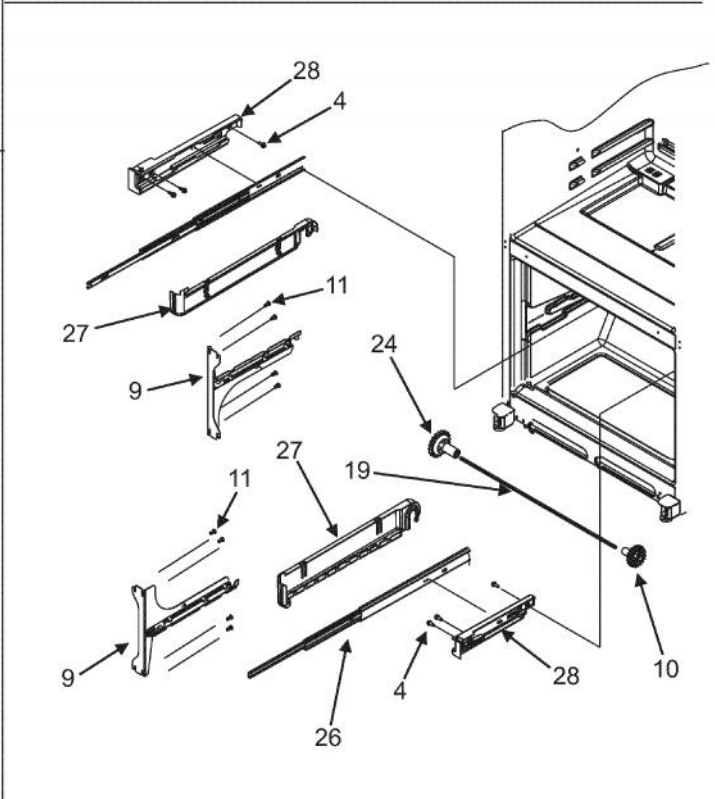

Ref #	Part Number	Qty.	Description
1	PS400090	1	GASKET, DRAIN TUBE
2	PS400091	1	SEAL, O-RING
3	PS400092	1	FUNNEL, DRAIN
4	PS400093	6	SCREW, ADAPTER (67006406)
5	PS400094	1	CORNER COVER (67003485)
6	PS400095	1	DRAIN TUBE (67001066)
7	PS400096	1	CLIP, DRAIN TUBE (67001067)
8	PS400097	1	PLUG, BUTTON
9	PS400098	1	BRACKET, DRAWER SLIDE - LH (12812503WD)
NI	PS400099	1	BRACKET, DRAWER SLIDE - RH (67004733)
10	PS400100	1	GEAR (LH / RH)
11	PS400101	8	SCREW, BRACKET (67006473)
12	PS400102	2	BRAKE, FOOT (67003868)
13	PS400103	1	TOE GRILLE (BLACK)
14	PS400104	1	RAIL, SHELF SUPPORT - CENTER (67001073)
15	PS400105	2	RAIL, SHELF SUPPORT - RH / LH (67002489)
16	PS400106	2	SCREW, CENTER RAIL (67006360)
17	PS400042	6	SCREW, SMALL (67006400)
18	PS400107	1	UPPER FREEZER BASKET (67004988)
19	PS400108	1	SHAFT, RACK (67004017)
20	PS400109	1	LOWER FREEZER BASKET (67006026)
21	PS400110	1	HANDLE, BASKET (10508506)
22	PS400111	1	DIVIDER, UPPER BASKET (67004127)
23	PS400112	1	SCREW, UPPER DIVIDER (67006608)
24	PS400113	1	GEAR, LEFT TRACK
25	PS400114	1	DIVIDER, LOWER BASKET (67004812)
26	PS400115	2	DRAWER SLIDE (12002684)
27	PS400116	1	BASKET CRADLE - LEFT TRACK (67004728)
NI	PS400117	1	BASKET CRADLE - RIGHT TRACK (67004729)
28	PS400118	1	ADAPTER - LEFT TRACK (67004971)
NI	PS400119	1	ADAPTER RIGHT TRACK (67004972)
29	PS400120	2	BRACKET, FOOT CABINET (67007174)
NI	PS400121	1	SCREW, BRACKET (67006491)