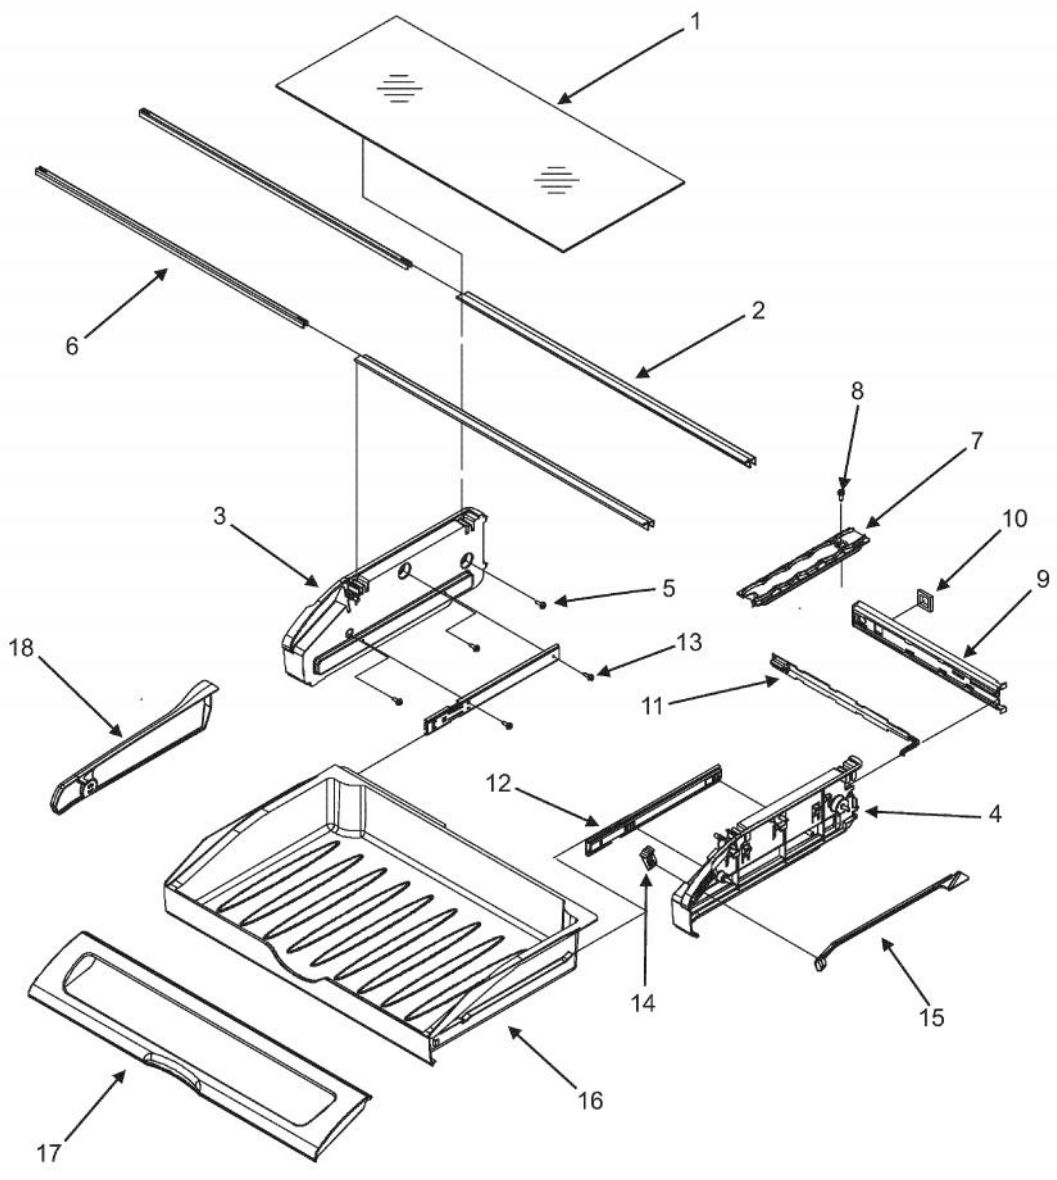

Ref #	Part Number	Qty.	Description
1	PS400074	1	GLASS, PANTRY (67002332)
2	PS400075	2	EXTRUSION, GLASS SUPPORT (67006010)
3	PS400076	1	END CAP, LH PANTRY
4	PS400077	1	END CAP, RH PANTRY
5	PS400078	1	SCREW, END CAP (67006415)
6	PS400079	2	BRACE, PANTRY (67002330)
7	PS400080	1	TRACK, DELI DRAWER (67001719)
8	PS400042	1	SCREW, SMALL (67006400)
9	PS400081	1	CONTROL HOUSING (67005625)
10	PS400082	1	GASKET, PANTRY (67002329)
11	PS400083	1	TEMP CONTROL SLIDE (67003793)
12	PS400084	2	GLIDE, PANTRY DRAWER (67007026)
13	PS400013	1	SCREW, DOOR STOP (67006287)
14	PS400085	1	KNOB, TEMP CONTROL (67003791)
15	PS400086	1	BAR, TEMP CONTROL (67003794)
16	PS400087	1	DRAWER, PANTRY (67003530)
17	PS400088	1	LID, PANTRY (67006736)
18	PS400089	1	DIVIDER, PANTRY (67002321)