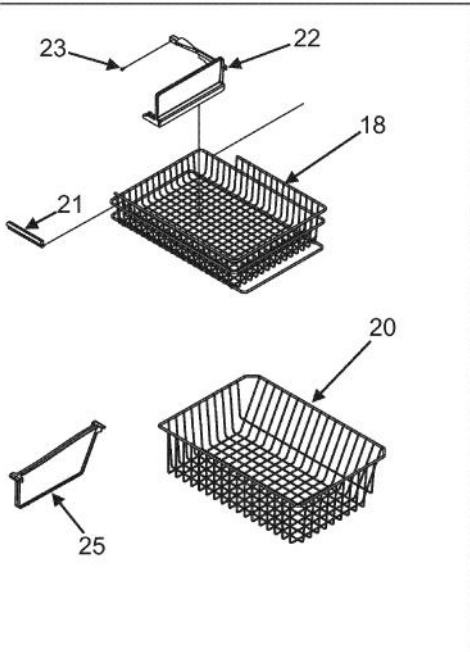

Ref #	Part Number	Qty.	Description
1	PS400090	1	GASKET, DRAIN TUBE
2	PS400091	1	SEAL, O-RING
3	PS400092	1	FUNNEL, DRAIN
4	PS400093	6	SCREW, ADAPTER (67006406)
5	PS400094	1	CORNER COVER (67003485)
6	PS400095	1	DRAIN TUBE (67001066)
7	PS400096	1	CLIP, DRAIN TUBE (67001067)
8	PS400097	1	PLUG, BUTTON
9	PS400098	1	BRACKET, DRAWER SLIDE - LH (12812503WD)
NI	PS400099	1	BRACKET, DRAWER SLIDE - RH (67004733)
10	PS400100	1	GEAR (LH / RH)
11	PS400101	8	SCREW, BRACKET (67006473)
12	PS400102	2	BRAKE, FOOT (67003868)
13	PS400103	1	TOE GRILLE (BLACK)
14	PS400104	1	RAIL, SHELF SUPPORT - CENTER (67001073)
15	PS400105	2	RAIL, SHELF SUPPORT - RH / LH (67002489)
16	PS400106	2	SCREW, CENTER RAIL (67006360)
17	PS400042	6	SCREW, SMALL (67006400)
18	PS400107	1	UPPER FREEZER BASKET (67004988)
19	PS400108	1	SHAFT, RACK (67004017)
20	PS400109	1	LOWER FREEZER BASKET (67006026)
21	PS400110	1	HANDLE, BASKET (10508506)
22	PS400111	1	DIVIDER, UPPER BASKET (67004127)
23	PS400112	1	SCREW, UPPER DIVIDER (67006608)
24	PS400113	1	GEAR, LEFT TRACK
25	PS400114	1	DIVIDER, LOWER BASKET (67004812)
26	PS400115	2	DRAWER SLIDE (12002684)
27	PS400116	1	BASKET CRADLE - LEFT TRACK (67004728)
NI	PS400117	1	BASKET CRADLE - RIGHT TRACK (67004729)
28	PS400118	1	ADAPTER - LEFT TRACK (67004971)
NI	PS400119	1	ADAPTER RIGHT TRACK (67004972)
29	PS400120	2	BRACKET, FOOT CABINET (67007174)
NI	PS400121	1	SCREW, BRACKET (67006491)