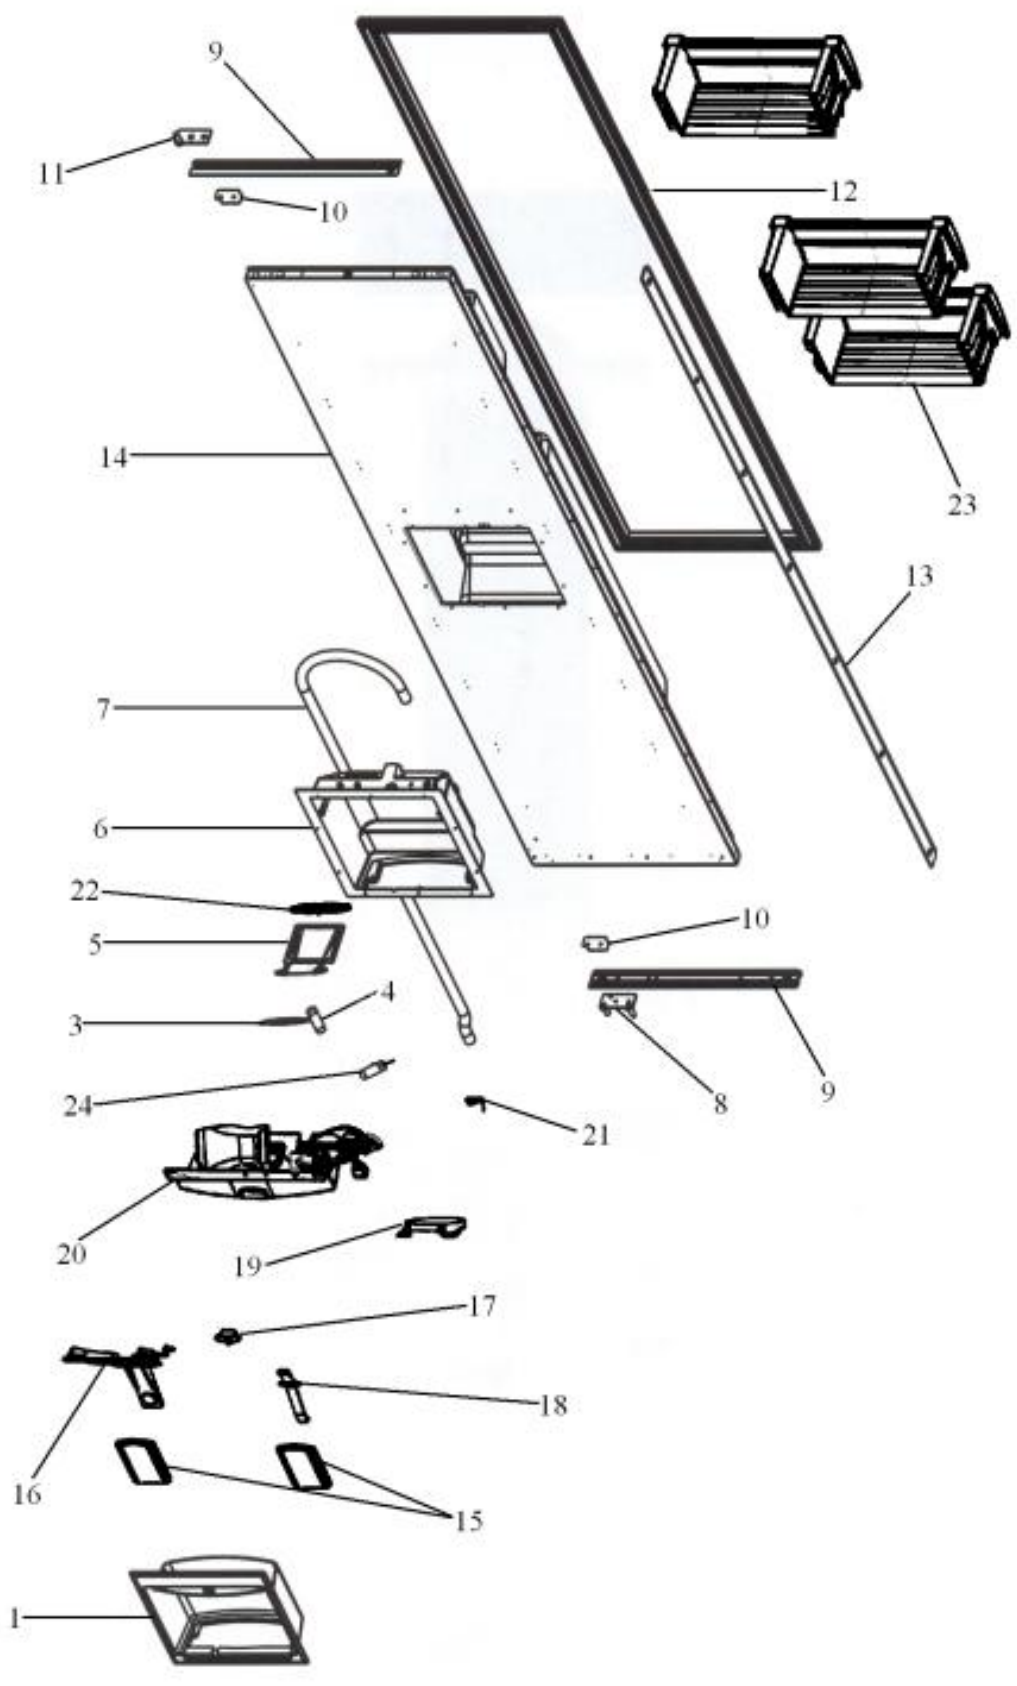

Ref #	Part Number	Qty.	Description
1	PB910271		BEZEL, ICE / WATER DISPENSER
2	PB980033		SPILL TRAY
3	12302201		ICE DEFLECTOR
4	PK930274		TUBE CONNECTOR
5	12348201		CHUTE-ICE NO.
6	PK930403		CAVITY DISPENSER
7	PK930292		CHASE CABLE/WATERLINE 42 SXS DISP
8	PC920147		PIVOT PLATE ASSY - WC LH BOT
9	PM910311		FRAME - TOP / BOTTOM
10	PD940092		SPACER - DOOR HINGE
11	PC920132		PIVOT PLATE ASSY - LH
12	PB970175		GASKET
13	PE940176		TRIM - DOOR SXS PRO SIDES
14	G50910709		DOOR FOAM ASM SXS 42 FZ DISP
15	12221005		PAD ACTUATOR
16	PK930259		ARM, ICE ACTUATOR
17	PE950152		SWITCH SLIDE
18	12220301		ARM-WATER DISP NO.
19	12220502		DISPENSER DOOR
20	PM910478		CAVITY COVER ASSEMBLY - BK (BEFORE 4/15/05) (BEFORE 4/15/05) - INCLUDES SWITCHES
20	PM910481		CAVITY COVER ASM FOR WHITE BEZEL (BEFORE 4/15/05) - INCLUDES SWITCHES
20	PM910516		CAVITY COVER ASSEMBLY (AFTER 4/15/05) - INCLUDES SWITCHES
20	PM910517		COVER CAVITY ASM WHITE BEZEL (AFTER 4/15/05) INCLUDES SWITCHES
21	12194803		SPRING, DISPENSER DOOR
22	12193801		GASKET - ICE DR
23	G5098676		DOORBIN ASM SXS 42 & 48 FZ
24	C8973603		DELAY-DOOR NO.
NI	040085-000		HARNESS, MAIN
NI	G50911859		DISPENSER WATER LINE SLEEVE SERVICE KIT
NI	PB910274		INSERT FACADE (BEFORE 4/15/05)
NI	PB910281		INSERT FACADE SXS DISPENSER (AFTER 4/15/05)
NI	040066-000		HARNESS JUMPER LOWER
NI	040078-000		HARNESS, JUMPER DISP CAVITY