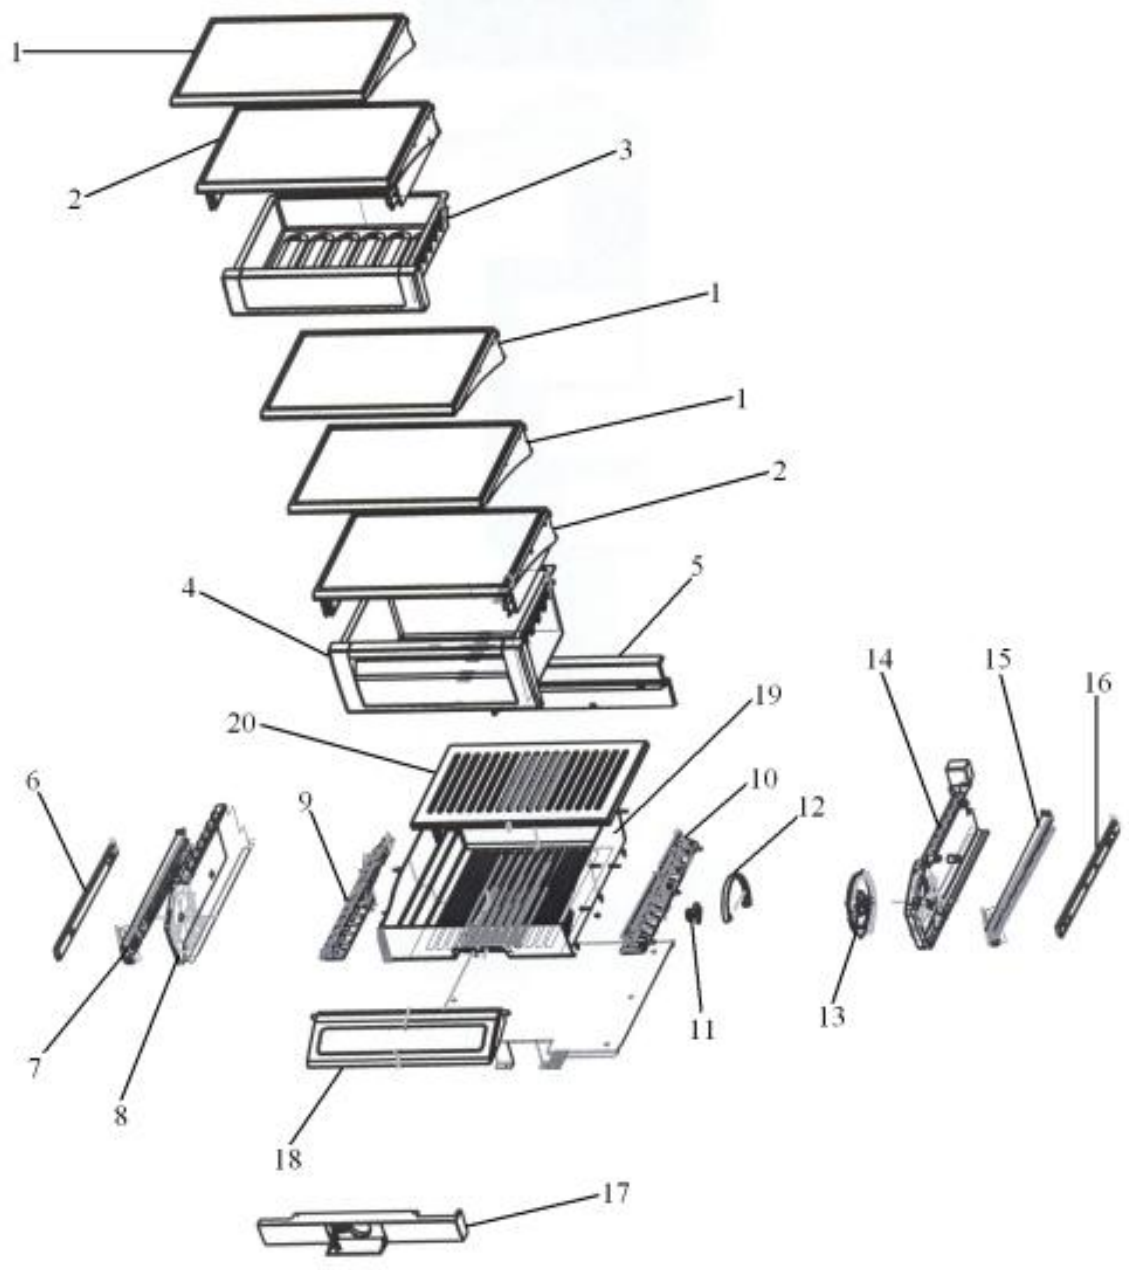

----- Manual continues below -----

Ref #	Part Number	Qty.	Description
1	PM910236		GLASS SHELF
2	G5099426		SHELF & SLIDE ASM SXS 42
3	G32910068		DRAWER DELI & RAIL ASM SXS 42
4	G32910069		PRODUCE DRAWER & RAIL ASM SXS 42
5	PK930171		DUCT MEAT SAVOR SXS 42 REAR
6	PM910288		SLIDE MEAT SAVOR L
7	PK930176		SUPPORT DRAWER MEAT SAVOR 42/48 L
8	PK930170		DUCT MEAT SAVOR SXS 42 L
9	PK930174		SUPPORT SLIDE MEAT SAVOR SXS 42/48 L
10	PK930173		SUPPORT SLIDE MEAT SAVOR SXS 42/48 R
11	PM910334		ROLLER TENSION
12	PK930172		COVER CONTROL MEAT SAVOR
13	PK930168		DIAL CONTROL MEAT SAVOR
14	PK930169		DUCT MEAT SAVOR SXS 42/48 R
15	PK930175		SUPPORT DRAWER MEAT SAVOR SXS 42/48 R
16	PM910287		SLIDE MEAT SAVOR R
17	G50910716		FALSE FRONT ASM, SXS 42 DISP
18	PK930119		DELI LID
19	PK930114		DRAWER MEAT SAVOR SXS 42
20	PK930120		SHELF MEAT SAVOR SXS 42
NI	PM910332		ACCESORY ASSY