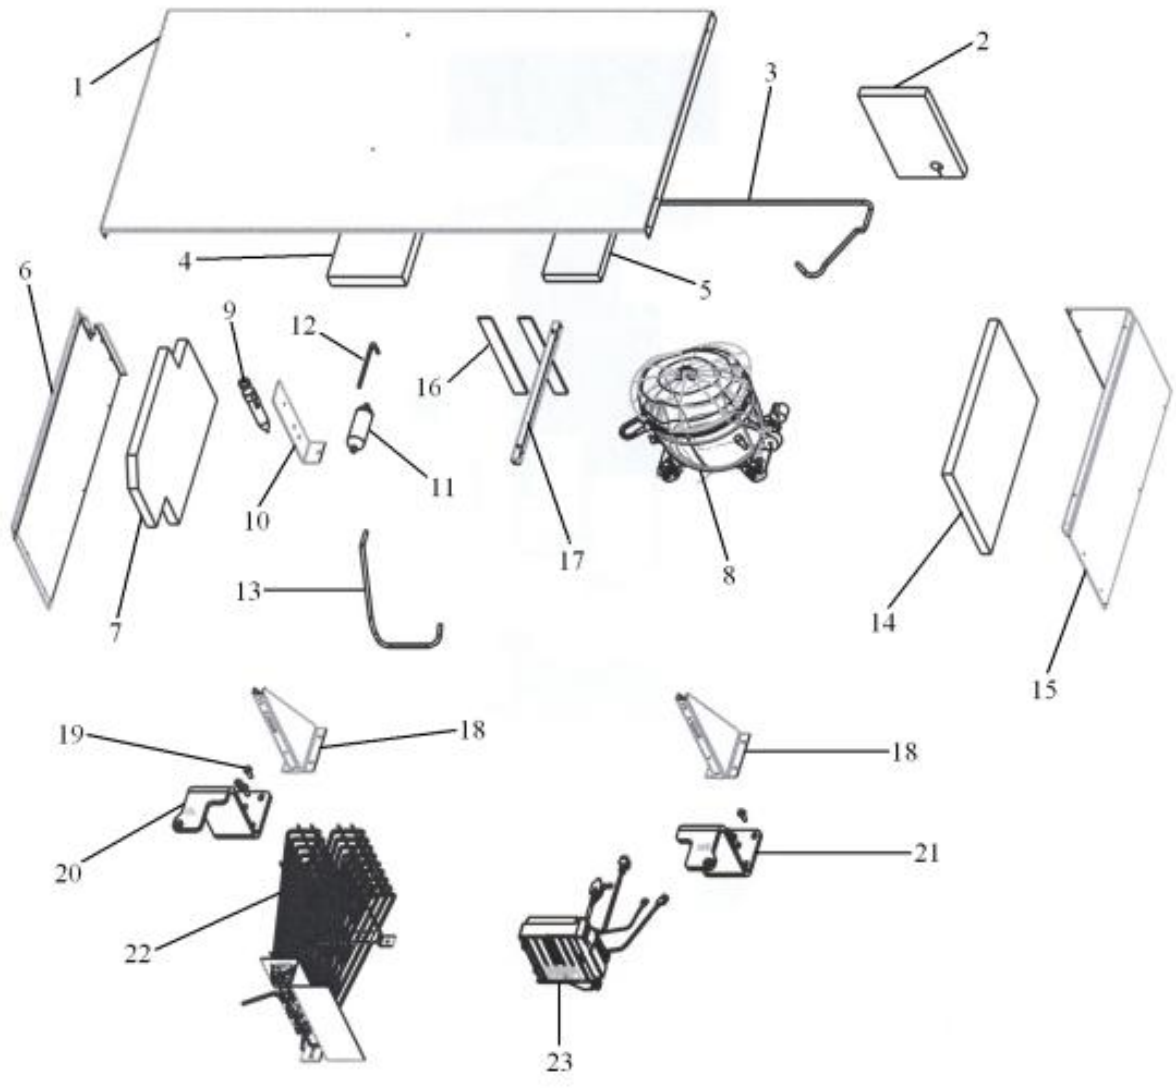

Ref #	Part Number	Qty.	Description
1	K2099458		MC TOP SXS 42
2	PB970171		MC INSULATION - BACK SIDE
3	F2099443		TUBE DISCHARGE FORMED PRE ACCUM
4	12074704		INSUL-MC CVR
5	12074701		INSUL-MC CVR V12074701
6	K2099460		MC SIDE L
7	12074601		INSUL-L MC CVR V12074601
8	G5097976		COMPRESSOR ASSEMBLY (363 AND 483)
9	10743201		DRIER, HI SIDE
10	K2099454		BRACKET DRIER
11	PB920201		ACCUMULATOR
12	F2096504		TUBE-DRIER EXT
13	F2099444		TUBE DISCHARGE FORMED POST ACCUM
14	12074702		INSUL-R MC CVR V12074702
15	K2099459		MC SIDE R
16	A3189370		GASKET-FOAM VA3189370
17	K2099455		SUPPORT MC Z
18	C2097595		LOUVER SUPPORT BRACKET
19	PD940088		SCREW, 1/4 X 20 HEX WASHER SERRATED
20	PC920204		HINGE ASM UL
21	PC920203		HINGE ASM UR
22	PB920171		CONDENSER ASM
23	G5098300		INVERTER ASSEMBLY