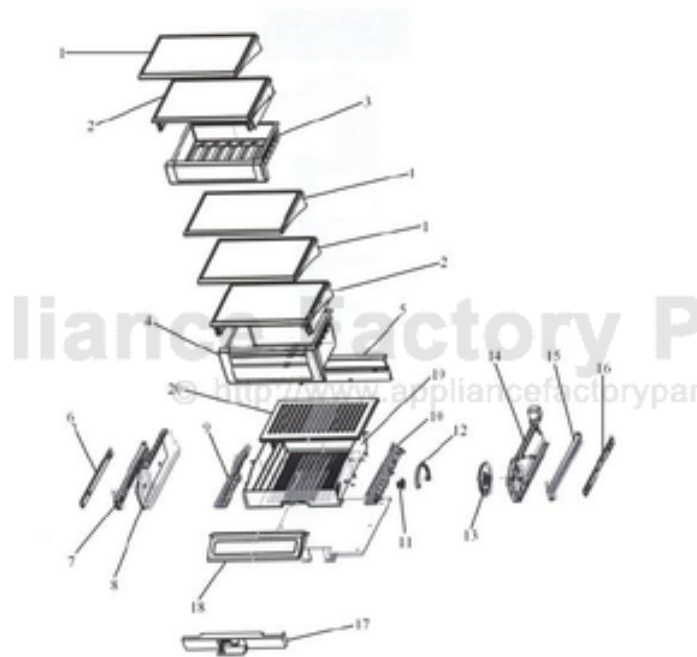

[Find Your VIKING Refrigerator Parts - Select From 341 Models](#)

----- Manual continues below -----