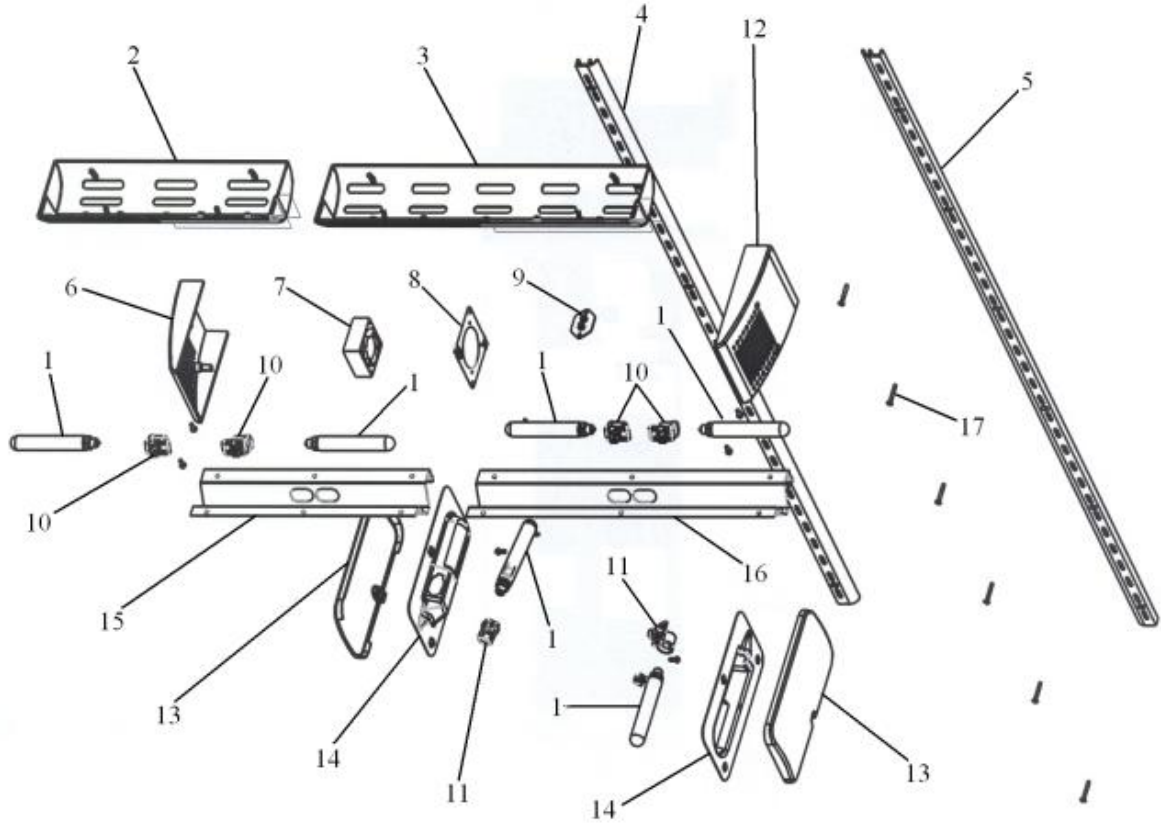

Ref #	Part Number	Qty.	Description
1	A3079001		LAMP - 40W
2	PK930116		COVER LIGHT ASM SXS 42 FZ
3	PK930115		COVER LIGHT ASM SXS 42 FF
4	PM910228		LADDER LS REF
5	PM910227		LADDER RS REF
6	PK930086		COVER FAN SXS 48 FZ
7	12075003		MOTOR-REF FAN
8	K2096475		PLATE-FAN MNT 12404701
9	C8983701		THERMISTOR
10	PE950125		LIGHT SOCKET
11	10281601		SOCKET-SGL LIGHT
12	PK930085		COVER FAN SXS 48 FF
13	10270101		COVER, LIGHT
14	10270203		HOUSING-LIGHT V10270203
15	L2099475		BRACKET LIGHT SXS FZ
16	L2099474		BRACKET LIGHT SXS 42 FF
17	M0238535		SCREW-SM
NI	013112-000		NOISE REDUCTION FAN KIT