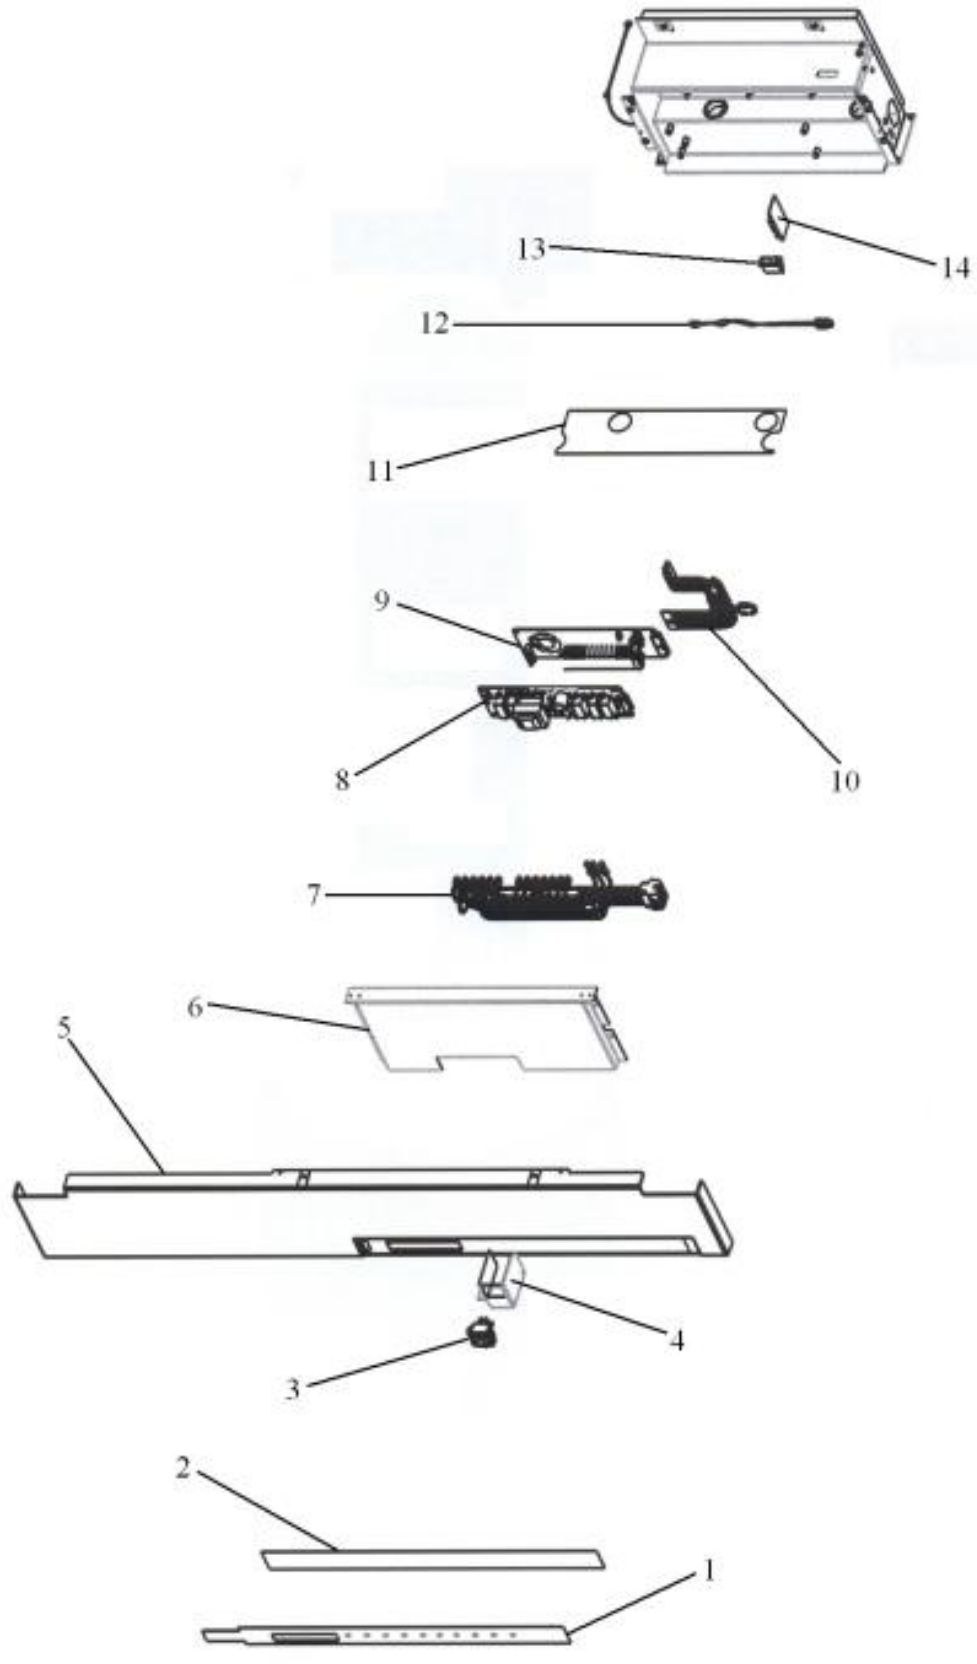

Ref #	Part Number	Qty.	Description
1	PE950135		SWITCH, KEYBOARD
2	PE980003		OVERLAY KEYBOARD SXS 42
3	PE950149		SWITCH POWER
4	K2098654		BRACKET SWITCH POWER
5	PK930230		CONTROL PANEL SXS 42
6	K20910061		CONTROL BOX FRONT
7	PE970465		HARNESS HIGH VOLT
8	PE970463		POWER CONTROL BOARD
9	G50911825		LOW VOLT BOARD KIT (G SERIES)
	G50911823		LOW VOLT BOARD KIT (BEFORE 1/22/05)
			(BEFORE 1/22/05)
	PE970603		LOW VOLTAGE BOARD
			(AFTER 1/22/05)
10	PE970464		HARNESS LOW VOLT
11	PM910325		FILM PROTECTIVE
12	Order No.9		HARNESS, ADAPTER BOARD
13	PE950150		SPDT ROCKER SW. W/LEGEND
14	Order No.9		HARNESS, ADAPTER BOARD
NI	PE970609		HARNESS CONTROL BOARD
			(AFTER 1/22/05)