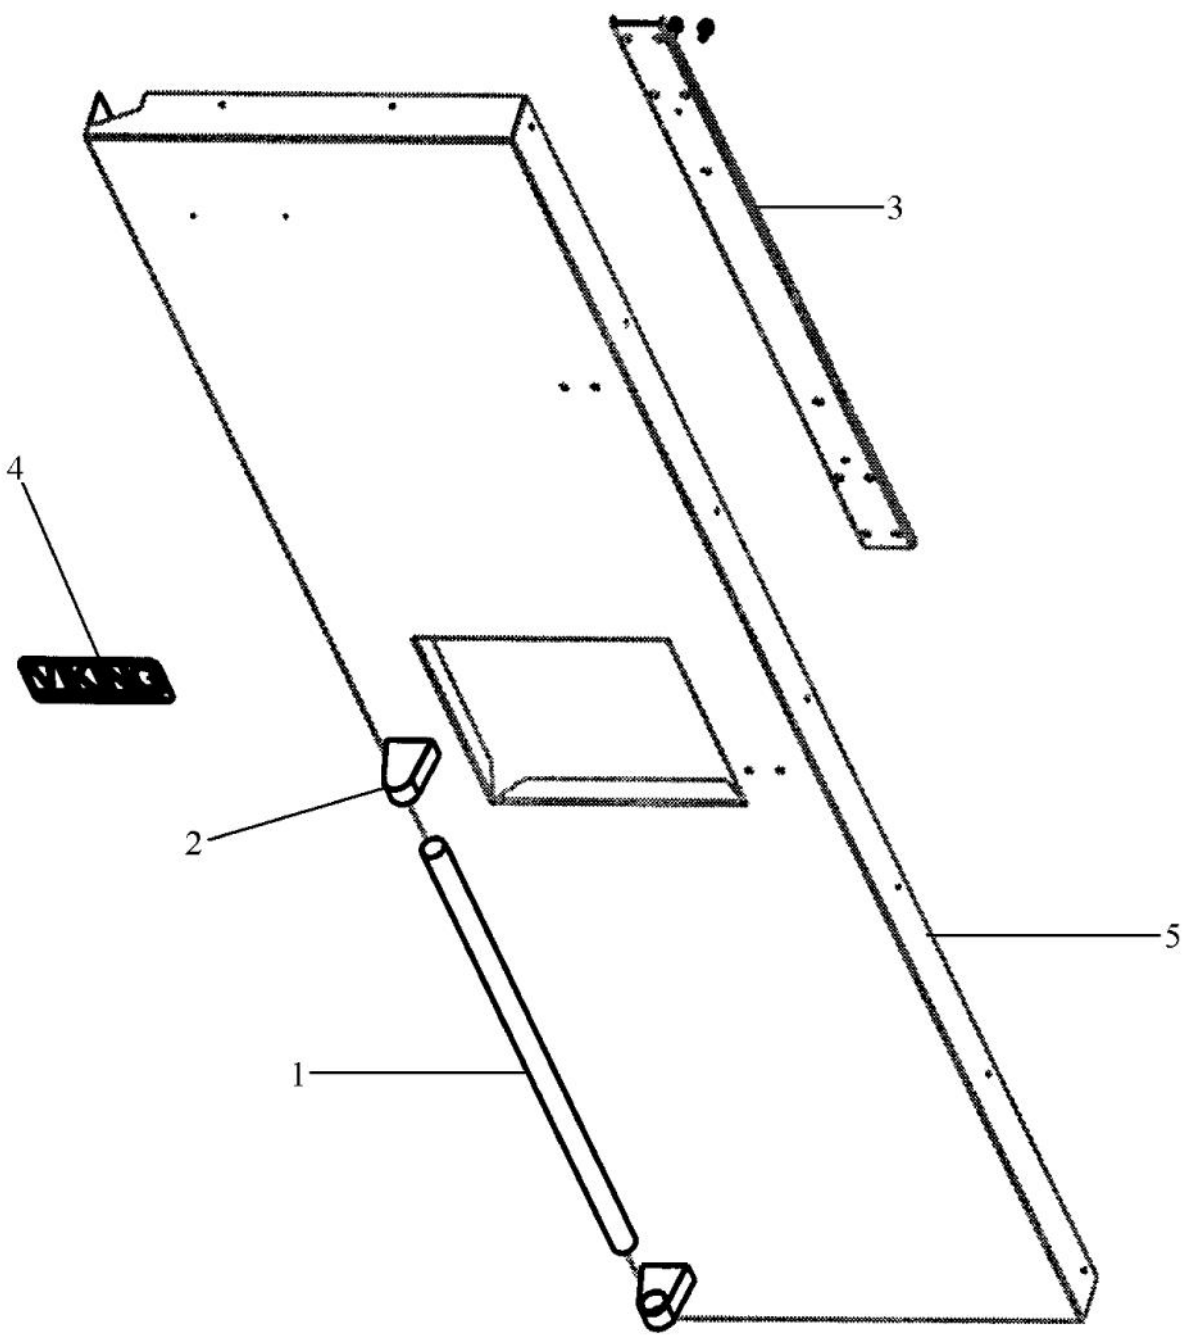

Ref #	Part Number	Qty.	Description
4	K2097526		(NEW HANDLE LOCATION)
5	M0204303		BRACKET - HANDLE SUPPORT
6	PM910333		SCREW-MACH
			BLOCK EPS DOOR SKIN SXS 42 FF