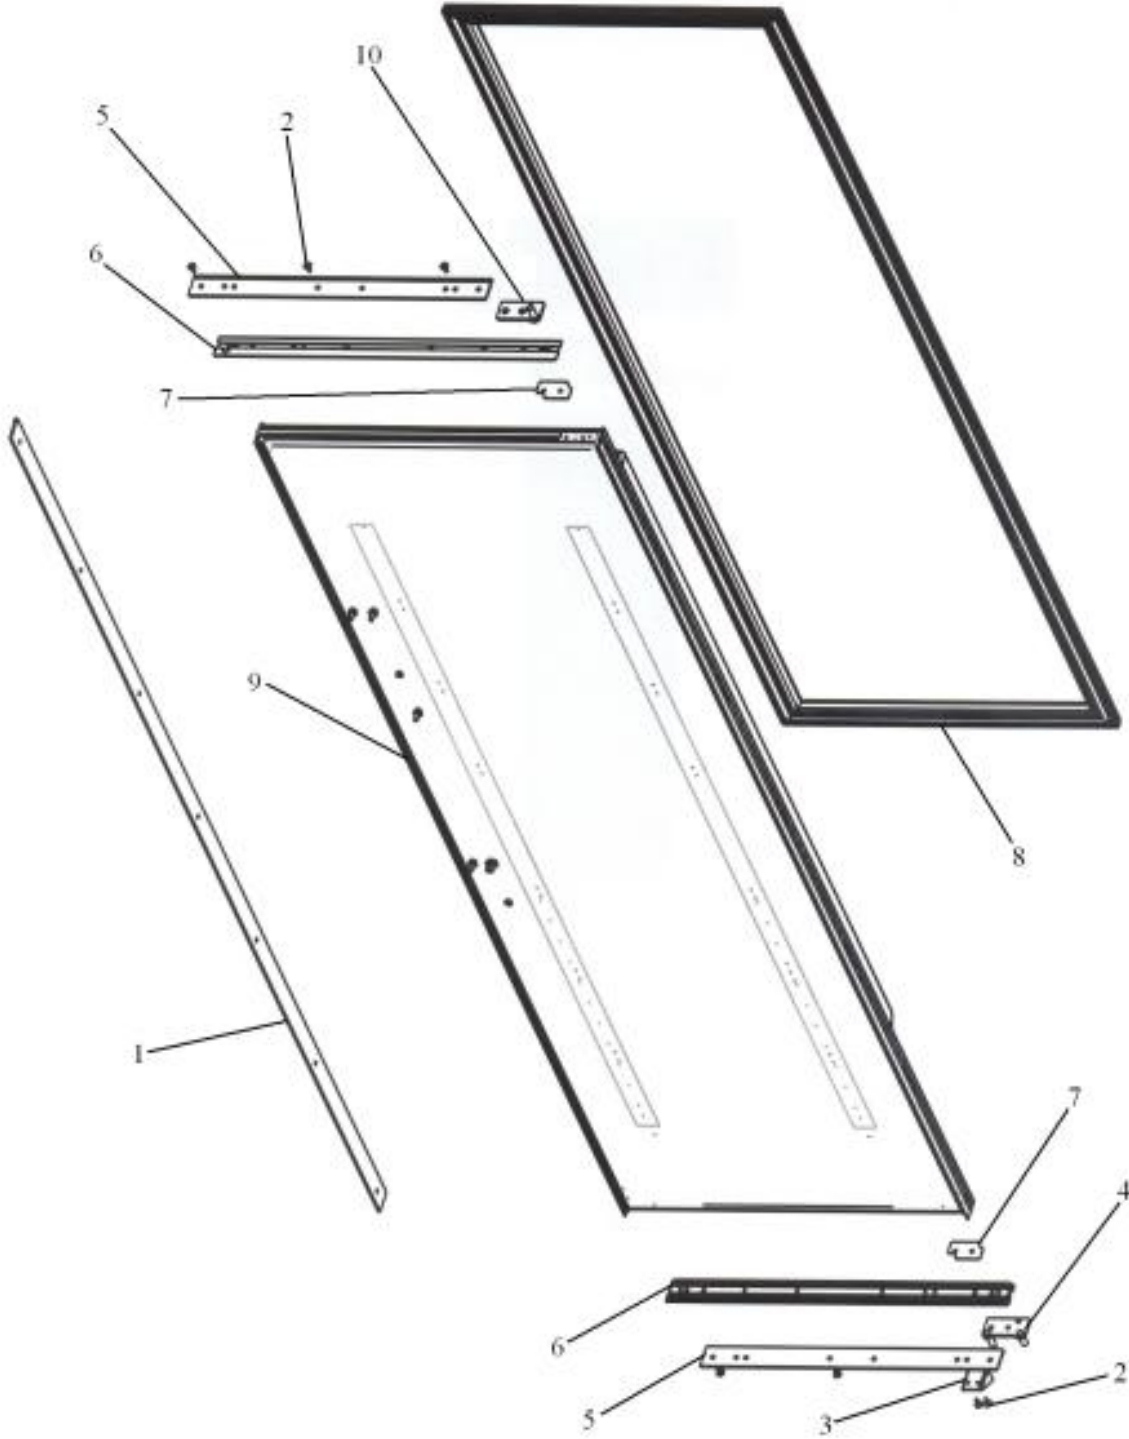

Ref #	Part Number	Qty.	Description
1	PE940176		TRIM - DOOR SXS PRO SIDES
2	M0210458		SCREW-SM
3	PD950007		STRIKER SWITCH
4	PC920146		PIVOT PLATE ASSY - WC RH BOT
5	PK930240		TRIM DOOR BULLNOSE SXS 42 FF TOP/BOT
6	PM910310		FRAME - TOP / BOTTOM
7	PD940092		SPACER - DOOR HINGE
8	PB970183		DOOR GASKET
9	G5098625		DOOR ASM SXS 42 FF
10	PC920133		PIVOT PLATE ASSY - RH
NI	G5098675		DOORBIN ASM SXS 42 FF