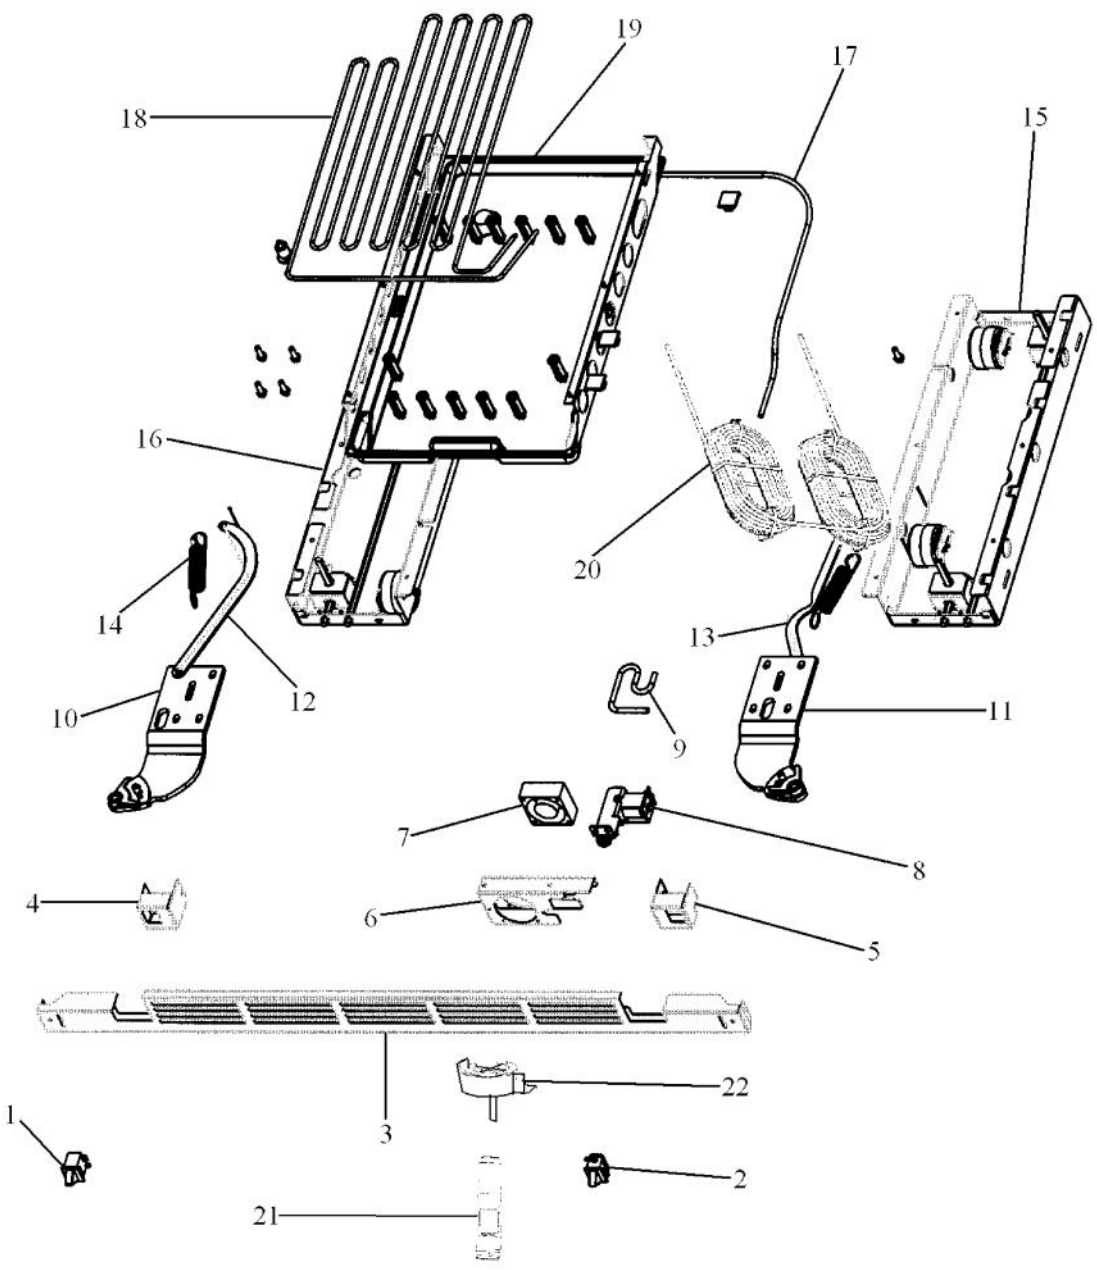

Ref #	Part Number	Qty.	Description
1	PE950146		SWITCH SPDT BLACK
2	PE950147		SWITCH SPST NC BLACK
3	G5097788		GRILLE TOE ASM COMPLETE 42
			FROM 3/4/03 TO 5/19/06
	G50915601		GRILLE TOE ASM SXS 42
			FROM 5/19/06 TO 10/6/09
4	C2098045		LIGHT SWITCH BRACKET - REF. DOOR
5	C2098046		BASE GRILLE - SWITCH MNT RH
6	K2099464		BRACKET FAN & VALVE
7	12075003		MOTOR-REF FAN
8	PA070014		VALVE WATER DOUBLE COMP. INLET
			(AFTER 5/25/05)
	G50911843		WATER VALVE/BRACKET SVC KIT
			(BEFORE 5/25/05)
9	PB920202		TUBE WATER VALVE
10	G3298649		HINGE ASM COMPLETE LL
11	G3298648		HINGE ASM COMPLETE LR
12	PC920149		BAR-WC BOT HINGE LH
13	PC920166		BAR-WC BOT HINGE RH
14	PC910015		SPRING EXTENSION
15	PM910398		LEVELER ASSEMBLY - R
16	PM910399		LEVELER MODULE L
17	B5705313		TUBE-PLASTIC NO.
18	F2099467		SXS SERPENTINE
19	12071301		PAN-DRAIN (NON-ANTIMICROBIAL)
			(BEFORE 02/07/05)
	PK930348		PAN DRAIN
			(AFTER 02/07/05)
20	PB920223		SUB TO PB020300 - TANK COILED WATER 42 SXS DISP
21	PM910465		FILTER CARTRIDGE
			MUST HAVE INSTALLED G50911814 BEFORE
			PM910465 FILTER CAN BE USED ON UNITS MADE BEFORE...
22	PM910248		MANIFOLD --- FILTER
NI	PK910123		SIDE TRIM - PRO
	C9398011BR		PRO SIDE TRIM BRASS