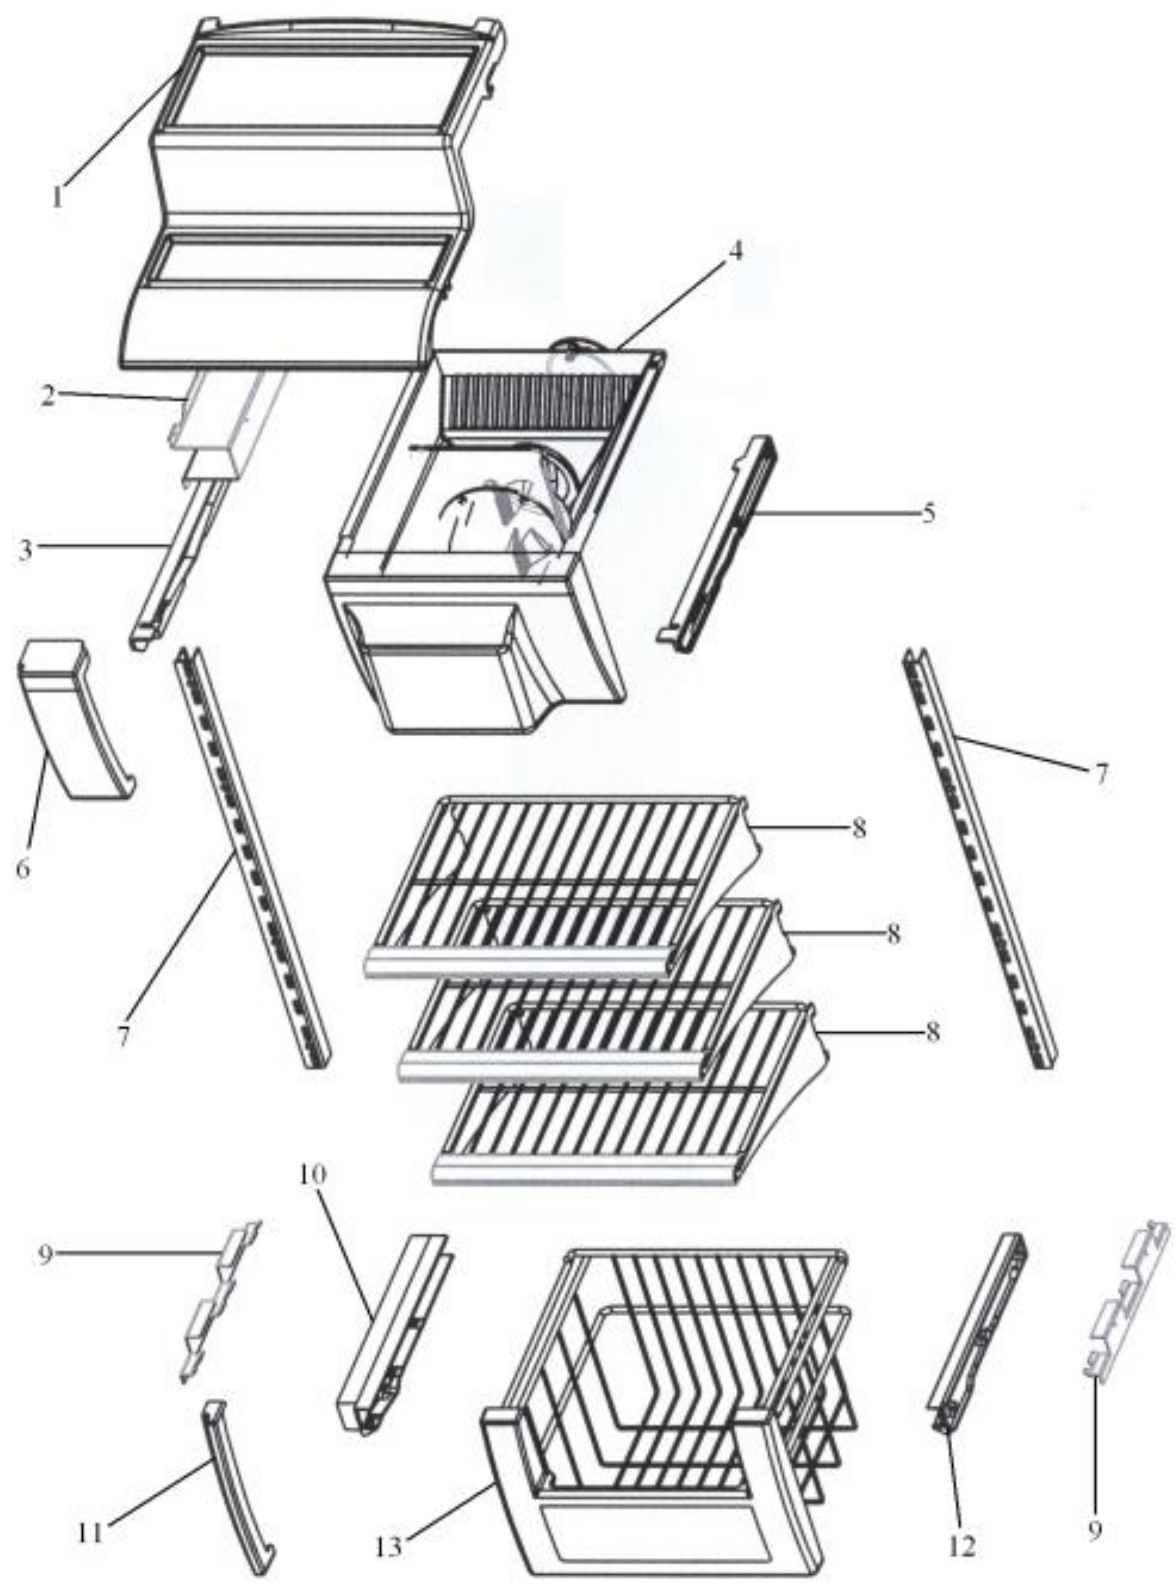

----- Manual continues below -----

Ref #	Part Number	Qty.	Description
1	PM910236		GLASS SHELF
2	G5099426		SHELF & SLIDE ASM SXS 42
3	G32910068		DRAWER DELI & RAIL ASM SXS 42
4	G32910069		PRODUCE DRAWER & RAIL ASM SXS 42
5	PK930171		DUCT MEAT SAVOR SXS 42 REAR
6	PM910288		SLIDE MEAT SAVOR L
7	PK930176		SUPPORT DRAWER MEAT SAVOR 42/48 L
8	PK930170		DUCT MEAT SAVOR SXS 42 L
9	PK930174		SUPPORT SLIDE MEAT SAVOR SXS 42/48 L
10	PK930173		SUPPORT SLIDE MEAT SAVOR SXS 42/48 R
11	PM910334		ROLLER TENSION
12	PK930172		COVER CONTROL MEAT SAVOR
13	PK930168		DIAL CONTROL MEAT SAVOR
14	PK930169		DUCT MEAT SAVOR SXS 42/48 R
15	PK930175		SUPPORT DRAWER MEAT SAVOR SXS 42/48 R
16	PM910287		SLIDE MEAT SAVOR R
17	G50910716		FALSE FRONT ASM, SXS 42 DISP
18	PK930119		DELI LID
19	PK930114		DRAWER MEAT SAVOR SXS 42
20	PK930120		SHELF MEAT SAVOR SXS 42
NI	PM910332		ACCESORY ASSY