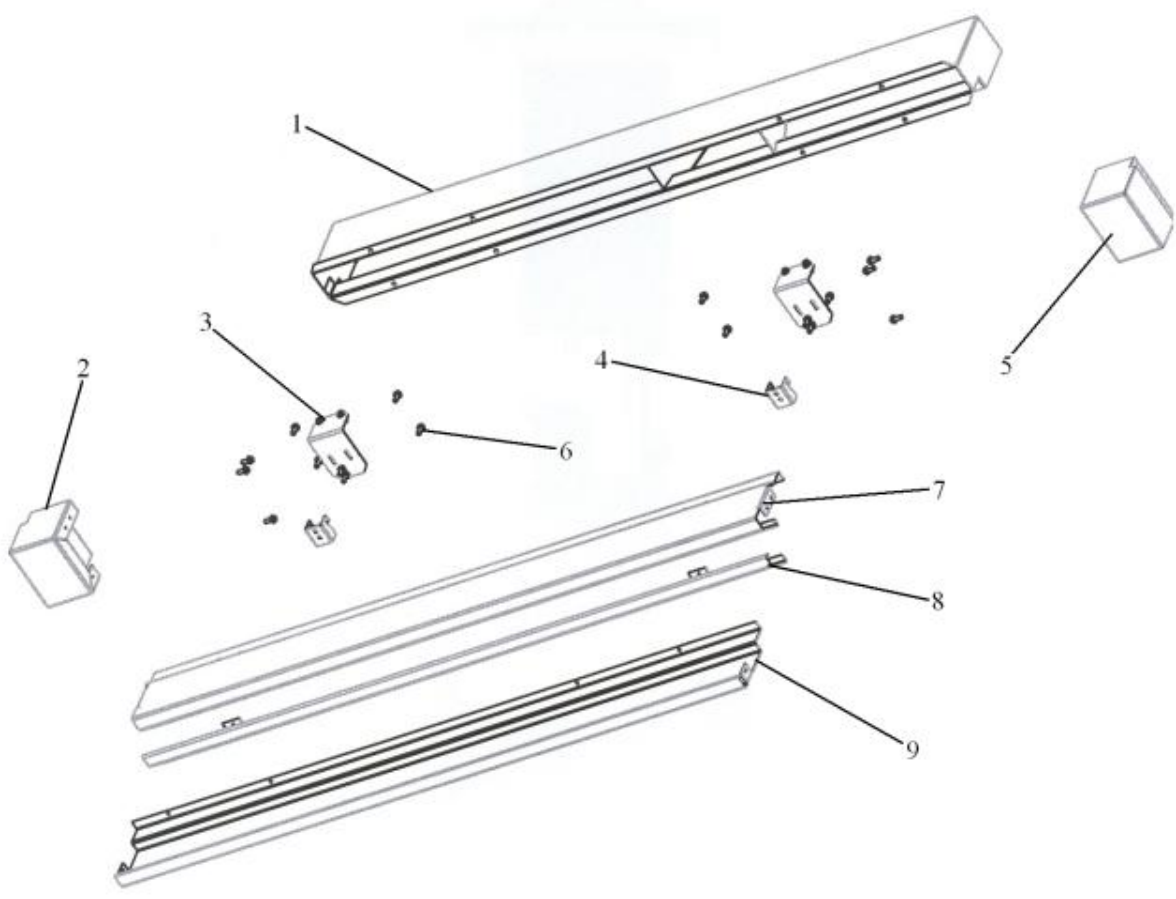

Ref #	Part Number	Qty.	Description
1	G3097768		AIR DUCT WELD ASM 42
2	B20911801		GRILL ENDCAP PRO L
3	B2096962		BRACKET-LOUVER SUP
4	B2096961		BRACKET-LOUVER
5	B20911802		GRILL ENDCAP PRO R
6	M0220417		SCREW-TC
7	B2097765		GRILLE LOUVER TOP 42 PRO
8	B2097766		GRILLE LOUVER MID 42 PRO
9	B2098698		GRILLE LOUVER BOT 42 PRO