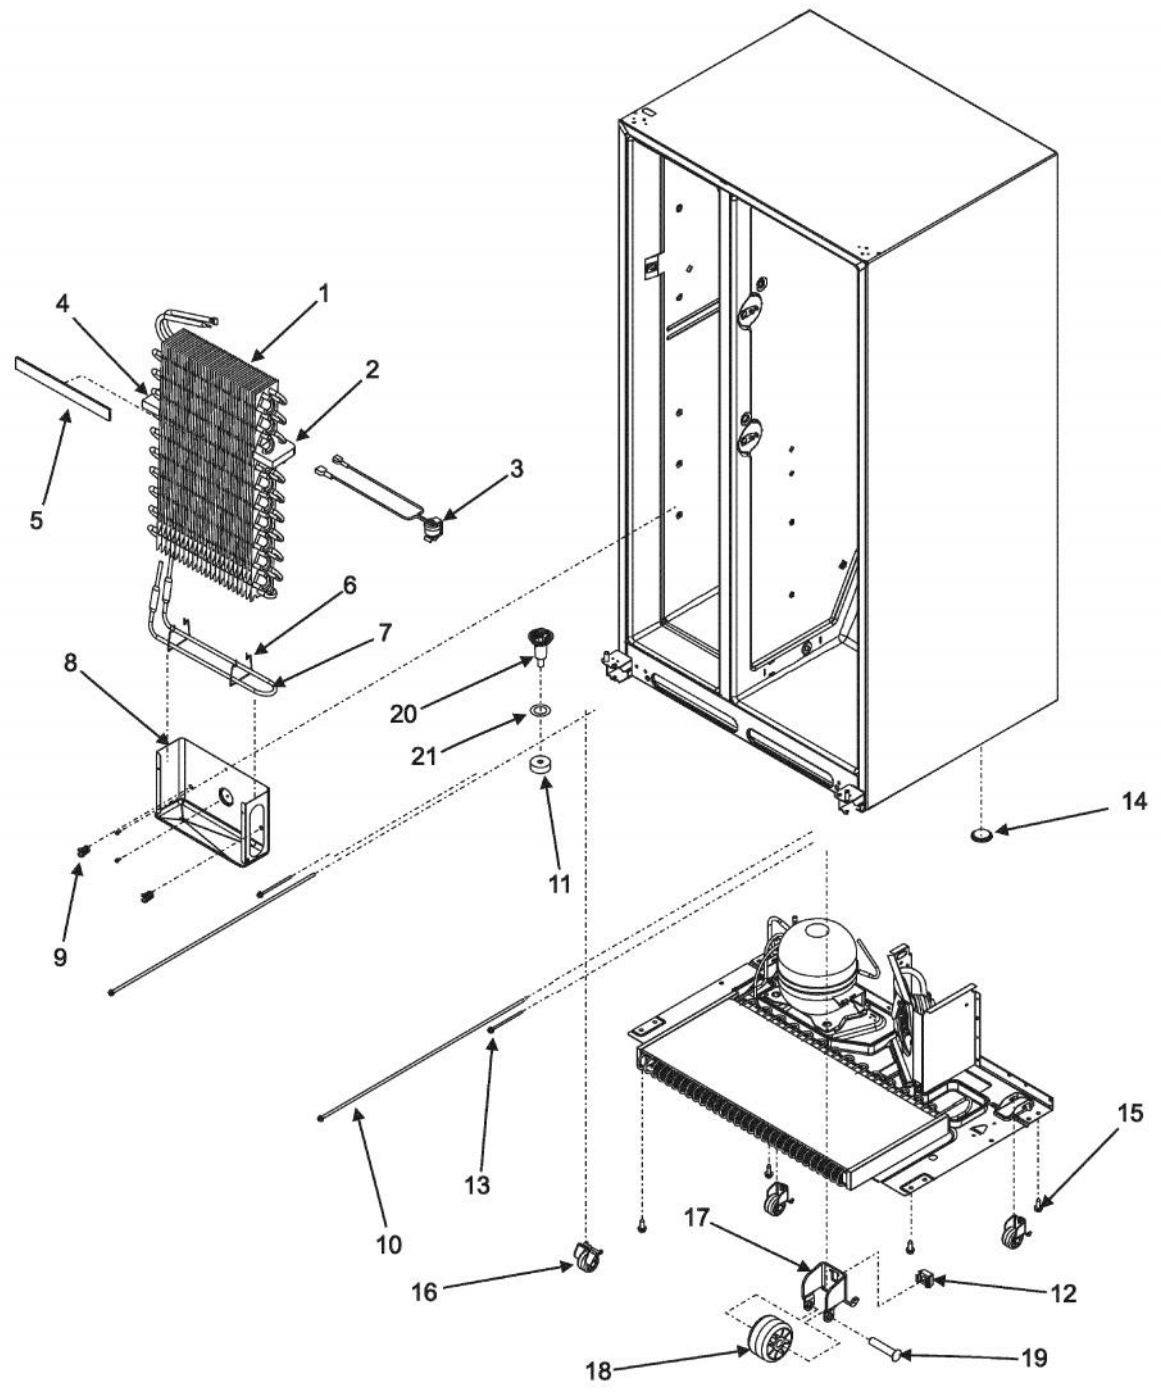

Ref #	Part Number	Qty.	Description
1	PS400350		EVAPORATOR KIT (INC. EVAP, HT. SHLD, & INST.) (12001940)
2	PS400351		BLOCK, AIR COIL (12590102)
3	PS400352		DEFROST THERMOSTAT (67005363)
NI	PS400353		THERMISTOR
4	PS400354		BLOCK, AIR COIL (LEFT) (12590101)
5	PS400355		GASKET, FOAM (67002226)
6	PS400137		CLIP, HEATER
7	PS400356		HEATER, EVAPORATOR (67004188)
8	PS400357		DRIP TRAY, EVAPORATOR (12558101WD)
NI	PS400358		SCREW, SMALL (M0224416)
9	PS400359		CLIP, EVAPORATOR (10623003)
10	PS400150		SCREW, ADJUSTING ROD (67006697)
11	PS400090		GASKET, DRAIN TUBE
12	PS400145		SPEED NUT (M0286708)
13	PS400361		BOLT, ADJUSTABLE ROLLER (67006611)
14	PS400097		PLUG, BUTTON
15	PS400130		SCREW (67006573)
16	PS400362		ROLLER BRACKET ASSEMBLY 12580304
17	PS400144		ROLLER BRACKET (12456801)
18	PS400146		ROLLER (67005127)
19	PS400147		RIVET (M1205302)
20	PS400414		FUNNEL, DRAIN (12456901)
21	PS400091		SEAL, O-RING