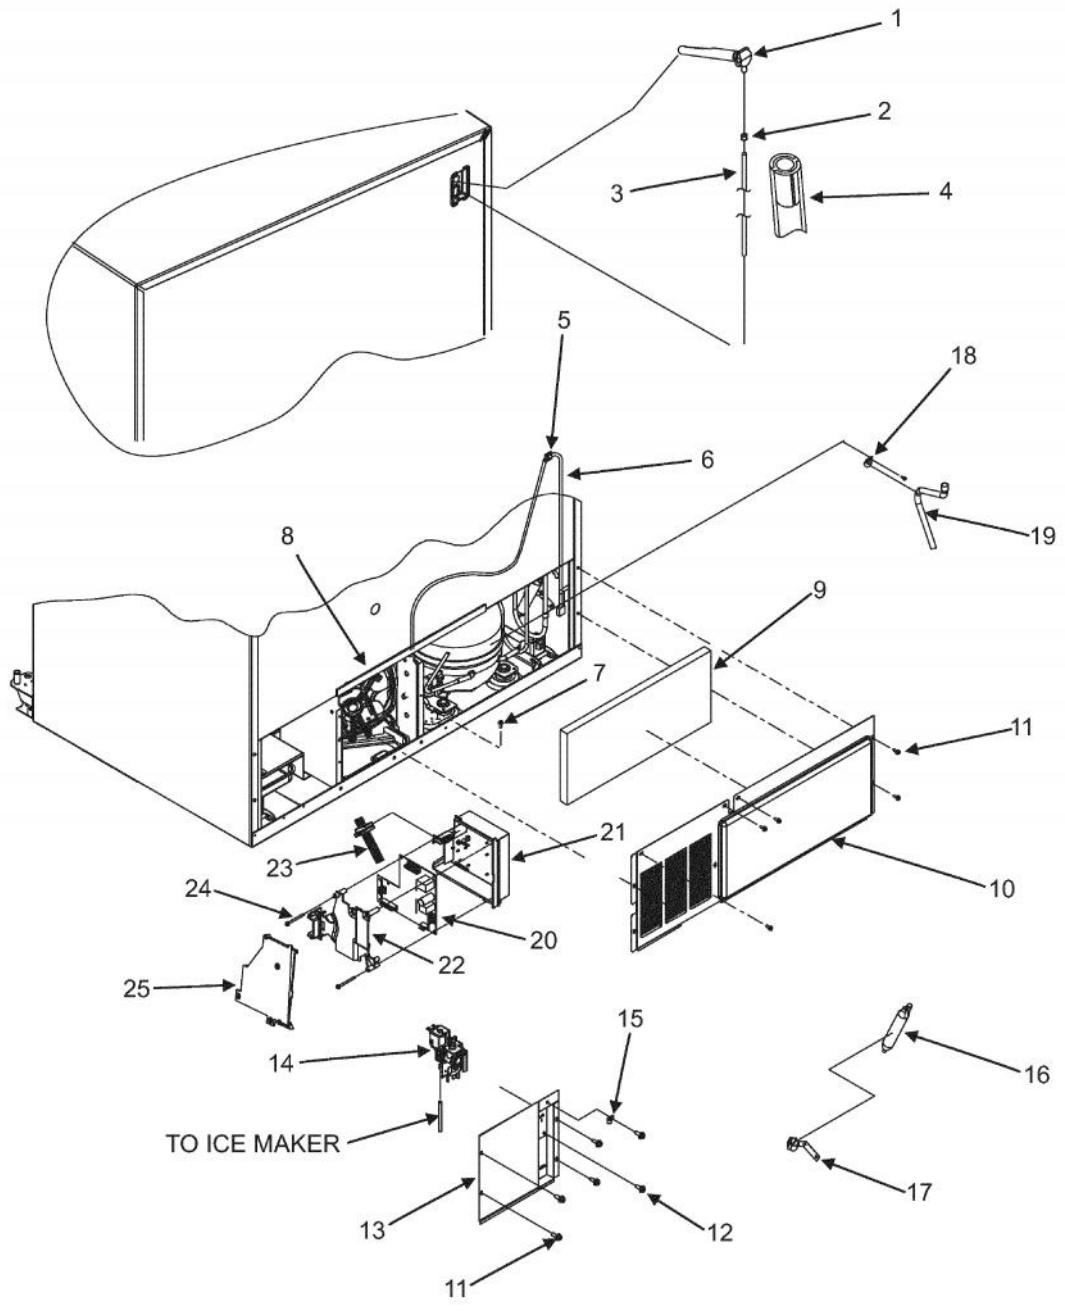

Ref #	Part Number	Qty.	Description
1	PS400386		ELBOW, FILL TUBE (67003579)
2	PS400181		CLIP, SPEED (M0114003)
3	PS400387		PLASTIC TUBE (B5705307)
4	PS400178		INSERT, TUBE
5	PS400180		CLIP
6	PS400195		POWER CORD (67006506)
7	PS400155		GROUND SCREW (67006433)
8	PS400175		GASKET
9	PS400186		ACOUSTIC FIBER (67003796)
10	PS400172		COVER, MC BACK (67006101)
11	PS400129		SCREW, SMALL (67006425)
12	PS400174		SCREW, VALVE (67006662)
13	PS400426		COVER, WATER VALVE (12479803)
14	PS400427		WATER VALVE (67003753)
15	PS400182		CLAMP, TUBE
16	PS400132		DRIER (B2150504)
17	PS400131		CLIP, DRIER (10547002)
18	PS400388		CLAMP (67006700)
NI	PS400190		SCREW, HV BOX COVER (67006615)
19	PS400389		DRAIN TUBE (12580401)
20	PS400390		BOARD, HV CONTROL (INC. INSTRUCTION SHEET) (W10207...
21	PS400192		BOX, HV CONTROL (67004969)
22	PS400193		SPACER, HV BOX (67005418)
23	PS4000391		HARNESS, HV BOARD
24	PS400184		SCREW, HV BOX (67006550)
25	PS400189		COVER, HV BOX (67005421)
NI	PS400190		SCREW, HV BOX COVER (67006615)
NI	PS400188		WATERLINE TRACK (67004102)