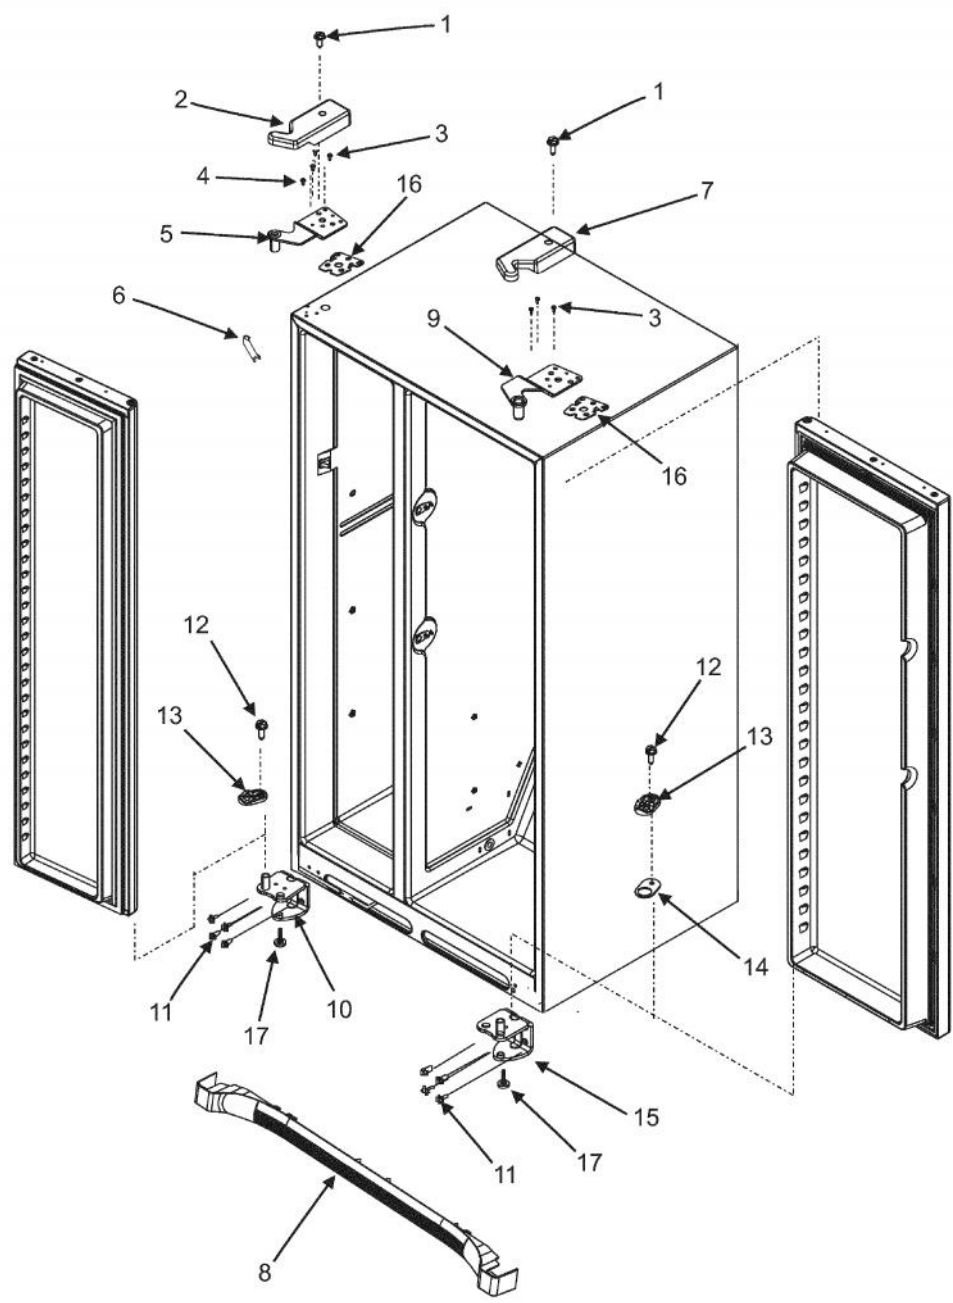

Ref #	Part Number	Qty.	Description
1	PS400015		SCREW, TOP HINGE COVER (67006521)
2	PS400218		COVER, TOP HINGE 67006726
3	PS400013		SCREW, DOOR STOP (67006287)
4	PS400280		SCREW (67006487)
5	PS400217		TOP HINGE 12626908
6	PS400094		CORNER COVER (67003485)
7	PS400008		COVER, RIGHT HINGE, BLACK
8	PS400288		TOE GRILLE (67006687)
9	PS400006		HINGE, TOP RIGHT
10	PS400281		BOTTOM HINGE (67007007)
11	PS400282		SCREW, BOTTOM HINGE (67006564)
12	PS400283		SCREW, CLOSURE (67006492)
13	PS400284		DOOR CLOSURE (67006493)
14	PS400285		SHIM, CLOSURE (67005716)
15	PS400286		BOTTOM HINGE (67007008)
16	PS400287		SHIM, TOP HINGE (12695601)
17	PS400102		BRAKE, FOOT (67003868)