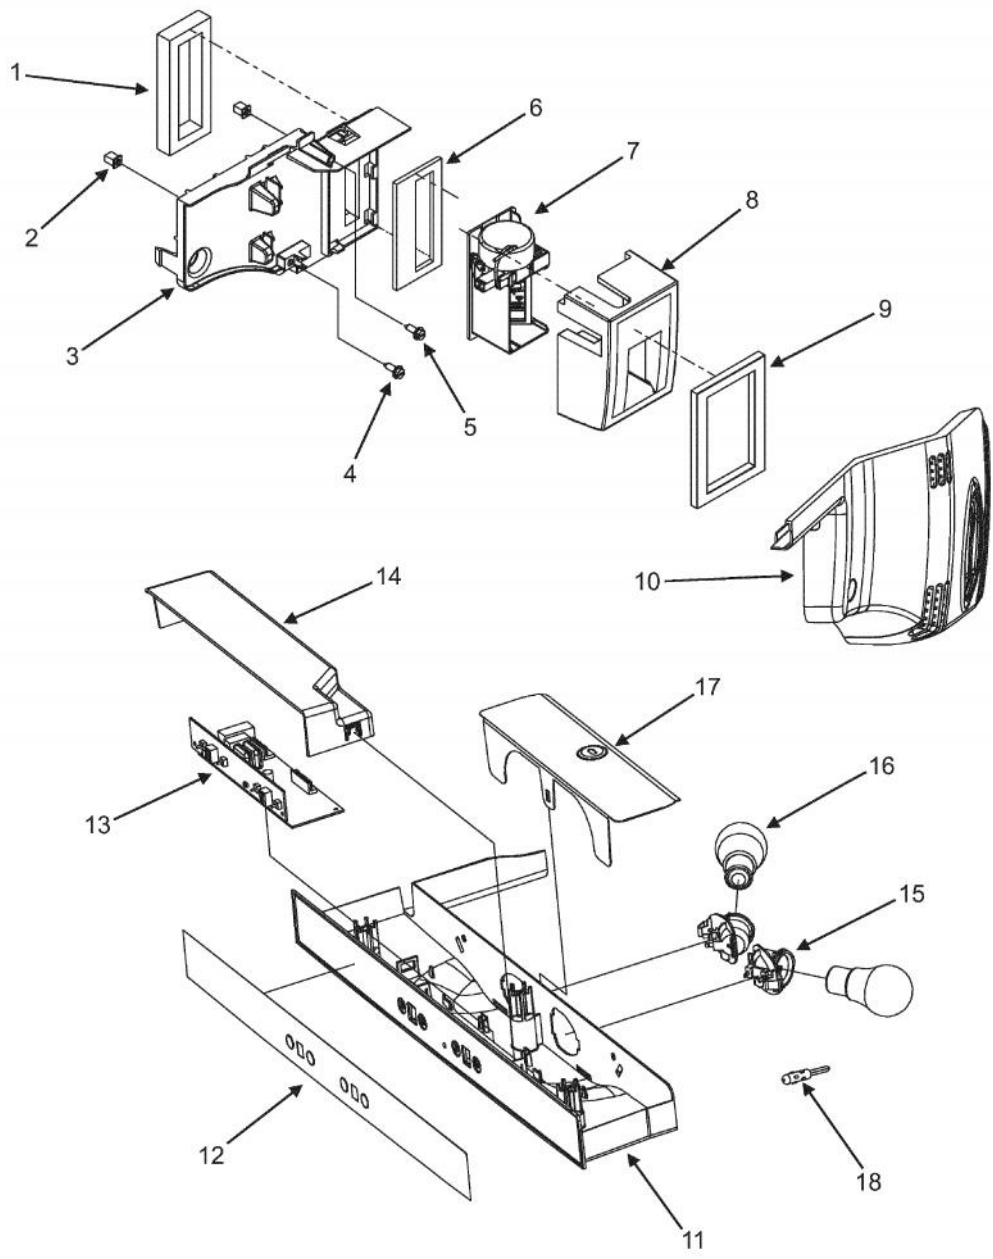

Ref #	Part Number	Qty.	Description
1	PS400289		GASKET, DAMPER (67004031)
2	PS400290		GROMMET, SCREW (M0580205)
3	PS400291		BRACKET, ELECTRONIC CONTROL (67004447)
4	PS400013		SCREW, DOOR STOP (67006287)
5	PS400292		SCREW, BRACKET (67006688)
6	PS400293		GASKET, DAMPER (12582801)
7	PS400294		DAMPER, ELECTRONIC CONTROL (67006249)
8	PS400295		INSULATION DAMPER (67006522)
9	PS400296		GASKET, CONTROL COVER (67006495)
10	PS400297		COVER, ELECTRONIC CONTROL (W10207714)
11	PS400298		HOUSING, CONTROL (67005478)
12	PS400417		OVERLAY (67006751)
13	PS400048		CONTROL BOARD (W10207861)
14	PS400300		COVER, CONTROL BOARD (67004750)
15	PS400053		LIGHT SOCKET (12570701)
16	PS400054		LIGHT BULB (A0282812)
17	PS400301		REFLECTOR, LIGHT (67005038)
18	PS400063		THERMISTOR
NI	PS400302		PLUG, BUTTON (67002417)
NI	PS400303		HARNESS, CONTROL (67006548)