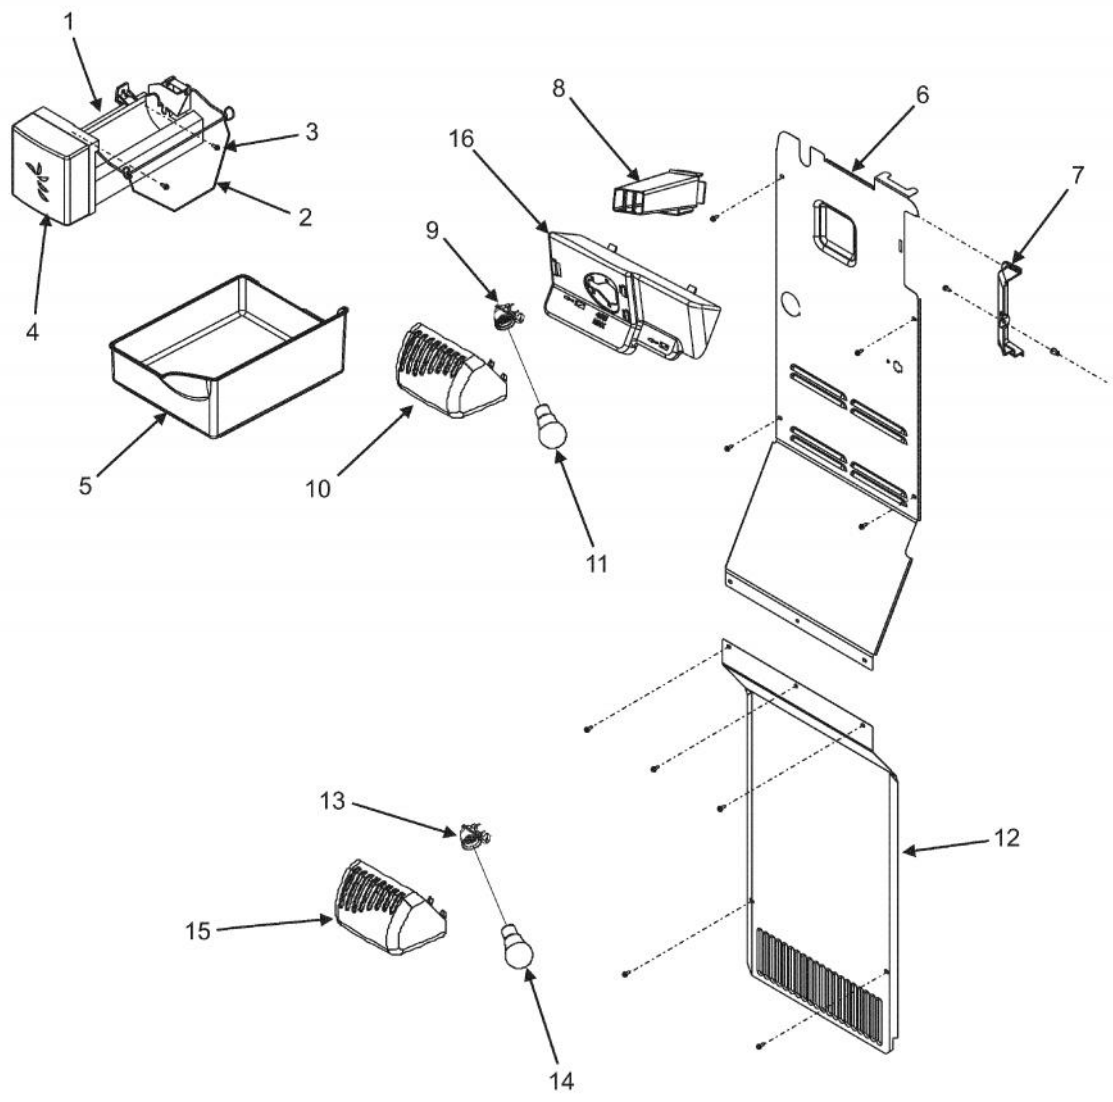

Ref #	Part Number	Qty.	Description
1	PS400196		ICE MAKER ASSEMBLY
NI	PS4000197		BRACKET, ICE MAKER
2	PS400365		ICE MAKER ARM / WIRE (12671401)
3	PS400366		SCREW, ICE MAKER (67006698)
NI	PS400367		WASHER, SCREW (67006699)
4	PS400368		COVER, ICE MAKER
5	PS400422		ICE PAN (10476207)
6	PS400423		BACK, INNER FREEZER (67005482)
NI	PS400129		SCREW, SMALL (67006425)
7	PS400373		COVER, AIR SUPPLY (12583101)
NI	PS400290		GROMMET, SCREW (M0580205)
NI	PS400129		SCREW, SMALL (67006425)
8	PS400374		DUCT, QUICK ICE (67003581)
9	PS400053		LIGHT SOCKET (12570701)
10	PS400383		SHIELD, FREEZER LIGHT (67004135)
11	PS400054		LIGHT BULB (A0282812)
12	PS4000382		COVER, EVAPORATOR
NI	PS400129		SCREW, SMALL (67006425)
13	PS400053		LIGHT SOCKET (12570701)
14	PS400054		LIGHT BULB (A0282812)
15	PS400383		SHIELD, FREEZER LIGHT (67004135)
16	PS400424		COVER, CONV FREEZER BACK (67005336)
NI	PS400425		HARNESS, UPPER FREEZER LIGHT (67005483)