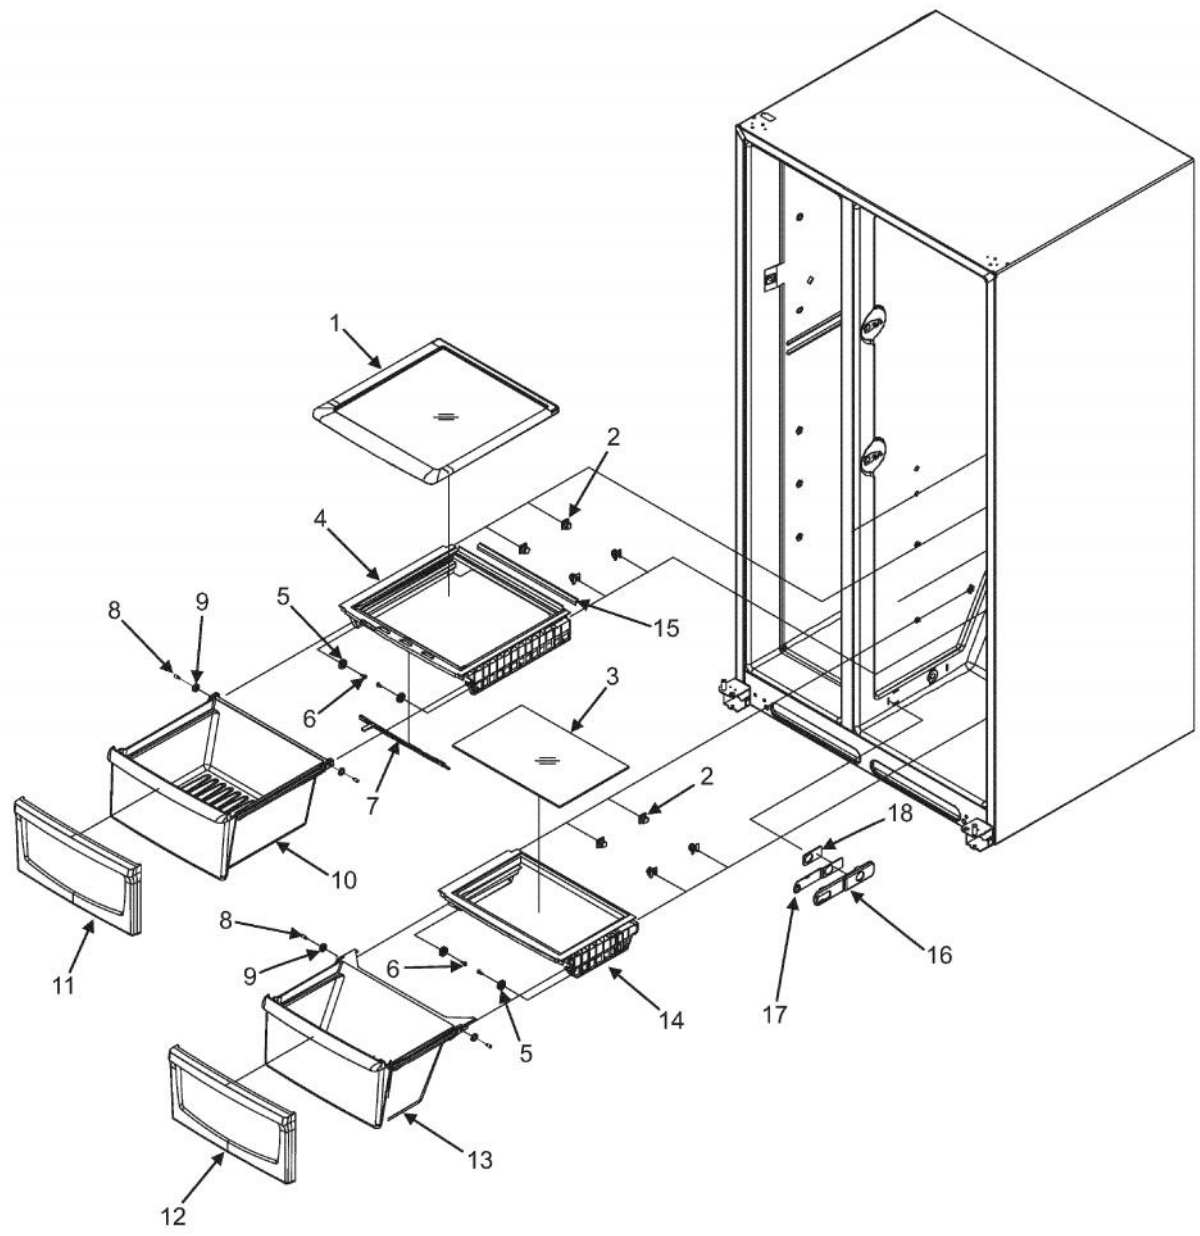

Ref #	Part Number	Qty.	Description
1	PS400317		SHELF, CRISPER TOP (67006880)
2	PS400318		SUPPORT, CRISPER FRAME (12603701)
3	PS400319		GLASS, MEAT SHELF (67004132)
4	PS400320		FRAME, CRISPER SHELF (67004140)
5	PS400310		ROLLER, CRISPER FRAME (67004169)
6	PS400311		SCREW, ROLLER (67006692)
7	PS400321		SLIDE, CONTROL (WHITE) (67004885)
8	PS400316		PIN, ROLLER (67004174)
9	PS400315		ROLLER, PAN (67004133)
10	PS400322		PAN, LARGE CRISPER (67005816)
11	PS400323		FRONT, LARGE CRISPER PAN (67006693)
12	PS400324		FRONT, MEAT PAN (67006694)
13	PS400325		PAN, MEAT (67005817)
14	PS400326		FRAME, MEAT SHELF (67004247)
15	PS400327		SEAL, CRISPER FRAME (REAR) (67004249)
16	PS400328		HOUSING, TEMPERATURE CONTROL (67006695)
17	PS400329		SLIDE, TEMPERATURE CONTROL (67004176)
18	PS400330		GASKET, TEMPERATURE CONTROL (67004177)