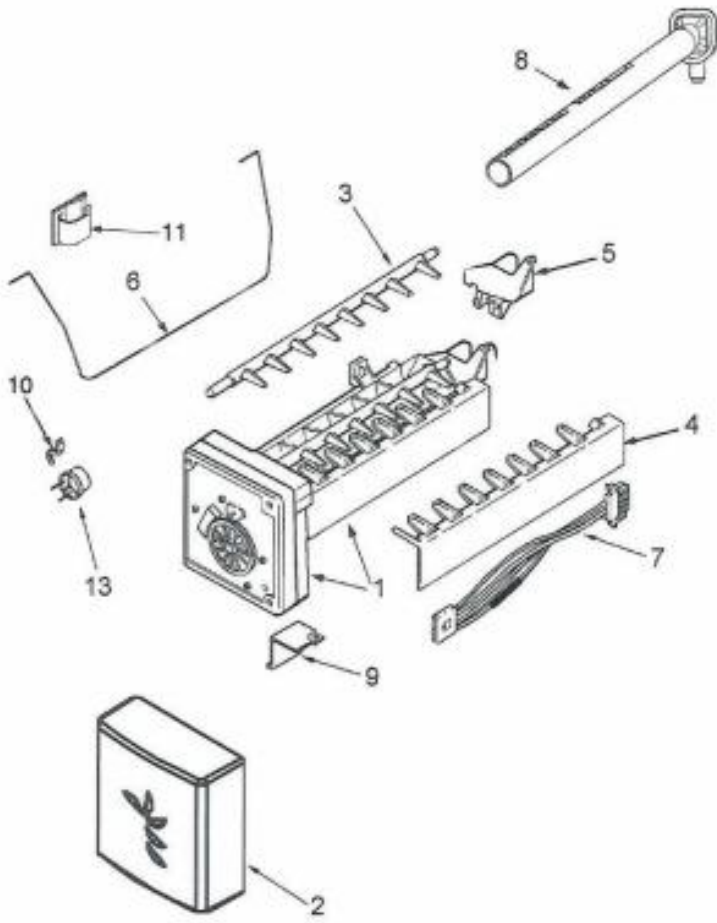

Ref #	Part Number	Qty.	Description
1	PS400196		ICE MAKER ASSEMBLY
NI	PS400197		BRACKET, ICE MAKER (67002823)
NI	PS400366		SCREW, ICE MAKER (67006698)
2	PS400368		COVER, ICE MAKER
3	PS400199		ICE EJECTOR
4	PS400200		ICE STRIPPER
5	PS400201		WATER INLET (95100-1)
6	PS400365		ICE MAKER ARM / WIRE (12671401)
7	PS400392		HARNESS, ICE MAKER (W10146387)
8	PS400386		ELBOW, FILL TUBE (67003579)
9	PS400204		BRACKET, MODULE AND HEATER (95107-1)
NI	PS400205		SCREW, BRACKET (95108-1)
10	PS400206		RETAINER, THERMOSTAST (95104-1)
11	PS400180		CLIP
12	PS400393		THERMOSTAT (95092-1)
13	N/A		MUST ORDER PD400196
NI	PS400394		CEMENT (95093-1)
NI	PS400208		COUPLING (10244904)
NI	PS400209		ICE MAKER HOOK UP KIT (R0131235)
NI	015719-000		(Inc. 1/4" X 25" Copper Tube, Non-Piercing Saddle Valve, & 1/4"...
			TUBE - WATER