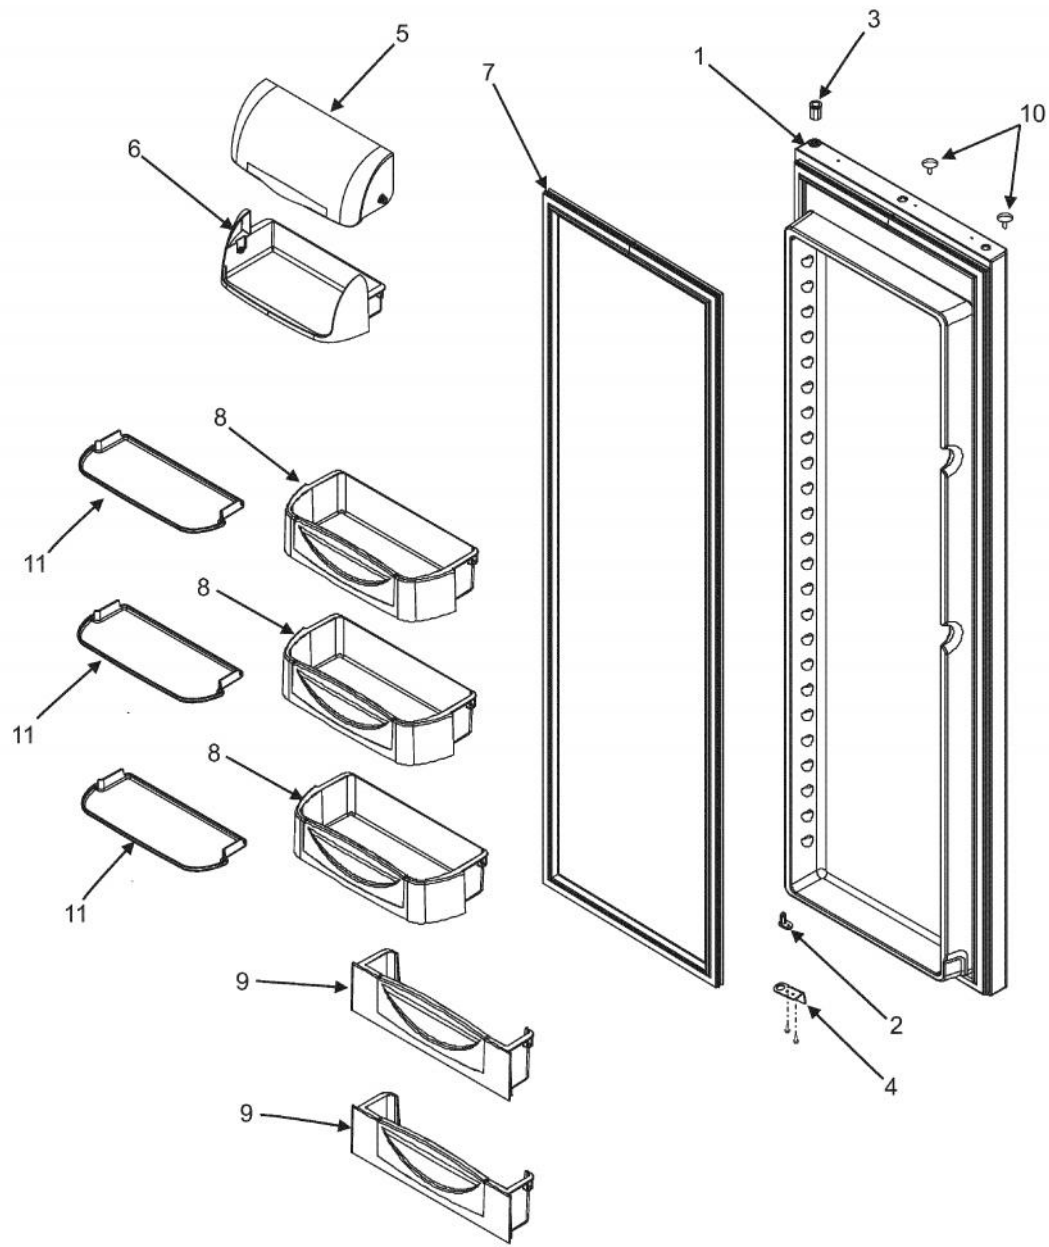

----- Manual continues below -----

Ref #	Part Number	Qty.	Description
1	PS400432		HANDLE ASSEMBLY (INC. END CAPS) VCSF03 W10162583
2	PS400004		STUD, HANDLE (67002936)
3	PS400003		SCREW, HANDLE (3387230)
4	PS400430		PRO LOGO (67006680)