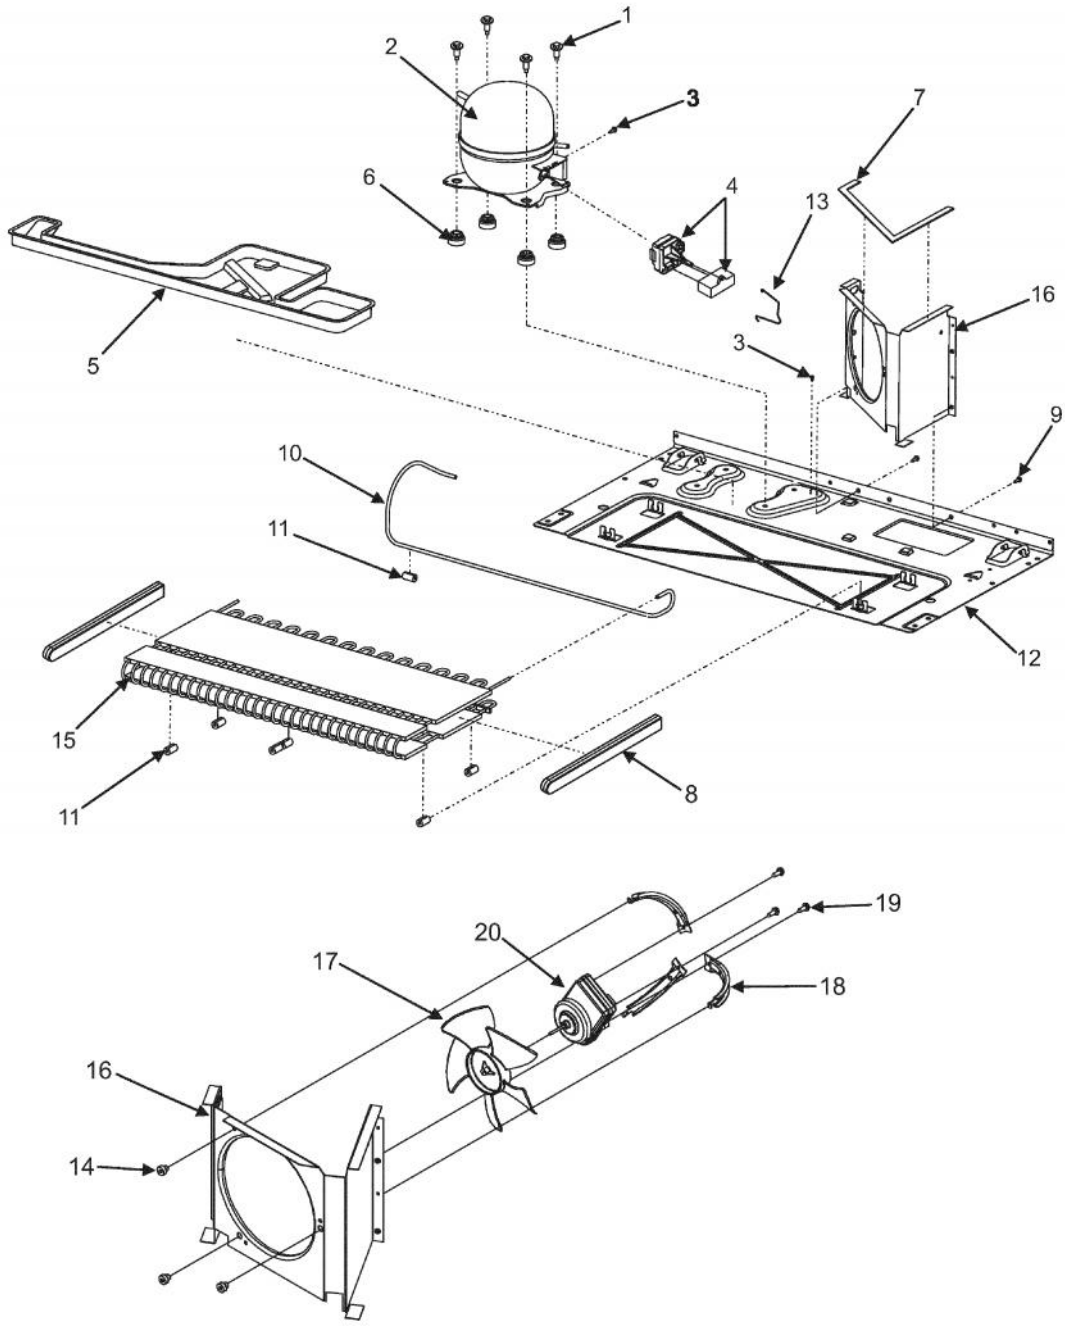

Ref #	Part Number	Qty.	Description
1	PS400153		SCREW, COMPRESSOR (67006432)
2	PS400384		COMPRESSOR KIT (W10160407) CAPACITOR, BALE STRAP, AND GROMMETS)
3	PS400155		GROUND SCREW (67006433)
4	PS400156		OVERLOAD AND RELAY W/CAPICITOR (67005560)
5	PS400157		DRAIN PAN (67007175)
6	PS400158		GROMMET, COMPRESSOR (67003493)
7	PS400159		SEAL, CONDENSER SHROUD (61003210)
8	PS400385		BLOCK, EPS CONDENSER (67002235)
9	PS400129		SCREW, SMALL (67006425)
10	PS400161		DISCHARGE TUBE (67004700)
11	PS400162		GROMMET CONDENSER (67005680)
12	PS400163		BASE PAN (67005889)
13	PS400164		BALE STRAP (12576801)
14	PS400165		GROMMET BRACKET (61004743)
15	PS400166		CONDENSER (67006131)
16	PS400167		SHROUD, CONDENSER FAN (67001090)
17	PS400168		BLADE, CONDENSER FAN (67004952)
18	PS400169		BRACKET, CONDENSER MOTOR (67004953)
19	PS400170		SCREW, BRACKT (67004954)
20	PS400160		MOTOR, CONDENSER FAN (67004432)
NI	PS400171		HARNESS, MC (67005435)