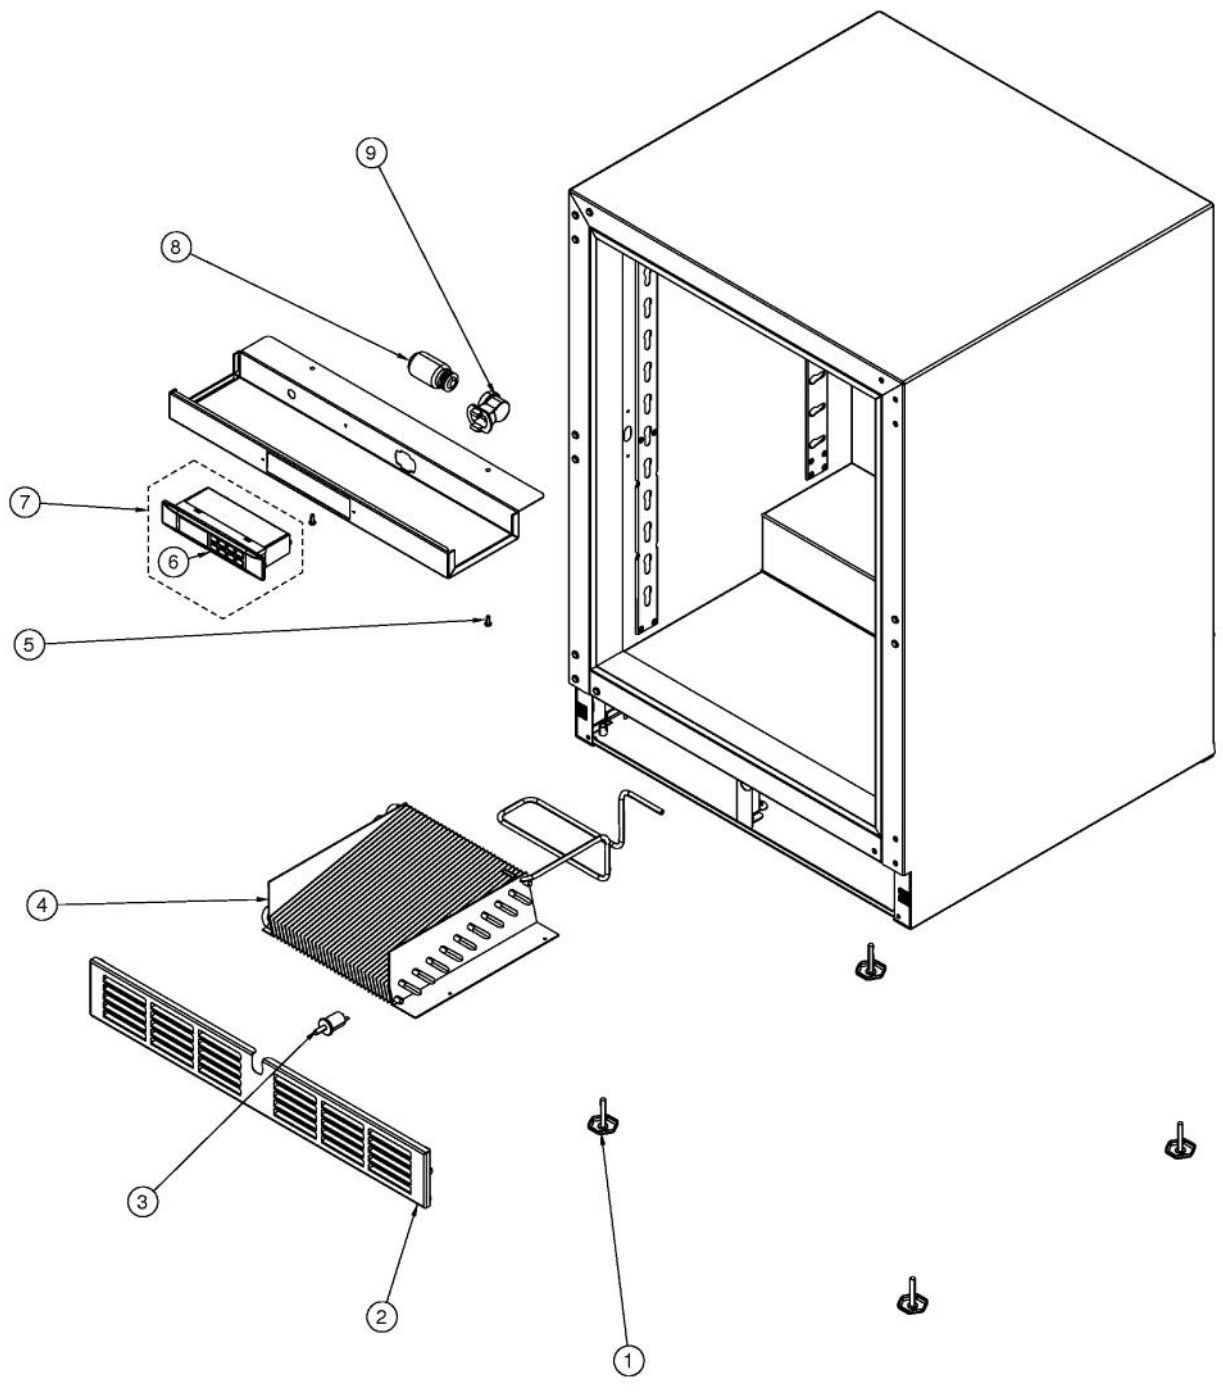

----- Manual continues below -----

Ref #	Part Number	Qty.	Description
2	033021-000	1	HINGE KIT, RH
3	033017-000	1	HANDLE
4	033016-000	2	HANDLE END CAP
5	033018-000	4	SCREW, HANDLE MOUNTING
6	032972-000	1	DOOR GASKET, 24
7	033015-000	2	PLUNGER FASTENER
8	032973-000	1	PLUNGER BRACKET
9	033091-000	1	LONG CAM
10	033090-000	1	LOCK ASSEMBLY, LH

Ref #	Part Number	Qty.	Description
1	033049-000	2	SHELF ASSEMBLY, 24

Ref #	Part Number	Qty.	Description
1	033033-000	4	LEVELLING LEG
2	033092-000	1	GRILLE ASSEMBLY. 24
3	033040-000	1	DOOR SWITCH
4	033041-000	1	CONDENSER
5	033024-000	2	FASTENER, CONTROL MOUNTING
6	033023-000	1	CONTROLLER FACE PLATE
7	033077-000	1	CONTROLLER ASSY
8	033026-000	1	LIGHT BULB
9	033027-000	1	LIGHT SOCKET
NI	033028-000	1	HARNESS, CONTROLLER
NI	033039-000	1	HARNESS, MACHINE COMPARTMENT
NI	033025-000	1	SENSOR

Ref #	Part Number	Qty.	Description
1	033029-000	1	EVAP ASSEMBLY
2	033030-000	1	FAN MOTOR
3	033030-000	1	FAN MOTOR
4	033034-000	1	COMPRESSOR KIT
5	033037-000	2	PROCESS TUBE
6	033035-000	1	DRIER
7	033036-000	1	COMP. START COMPONENTS
NI	033031-000	1	HARNESS, FAN MOTOR
NI	033042-000	1	POWER CORD