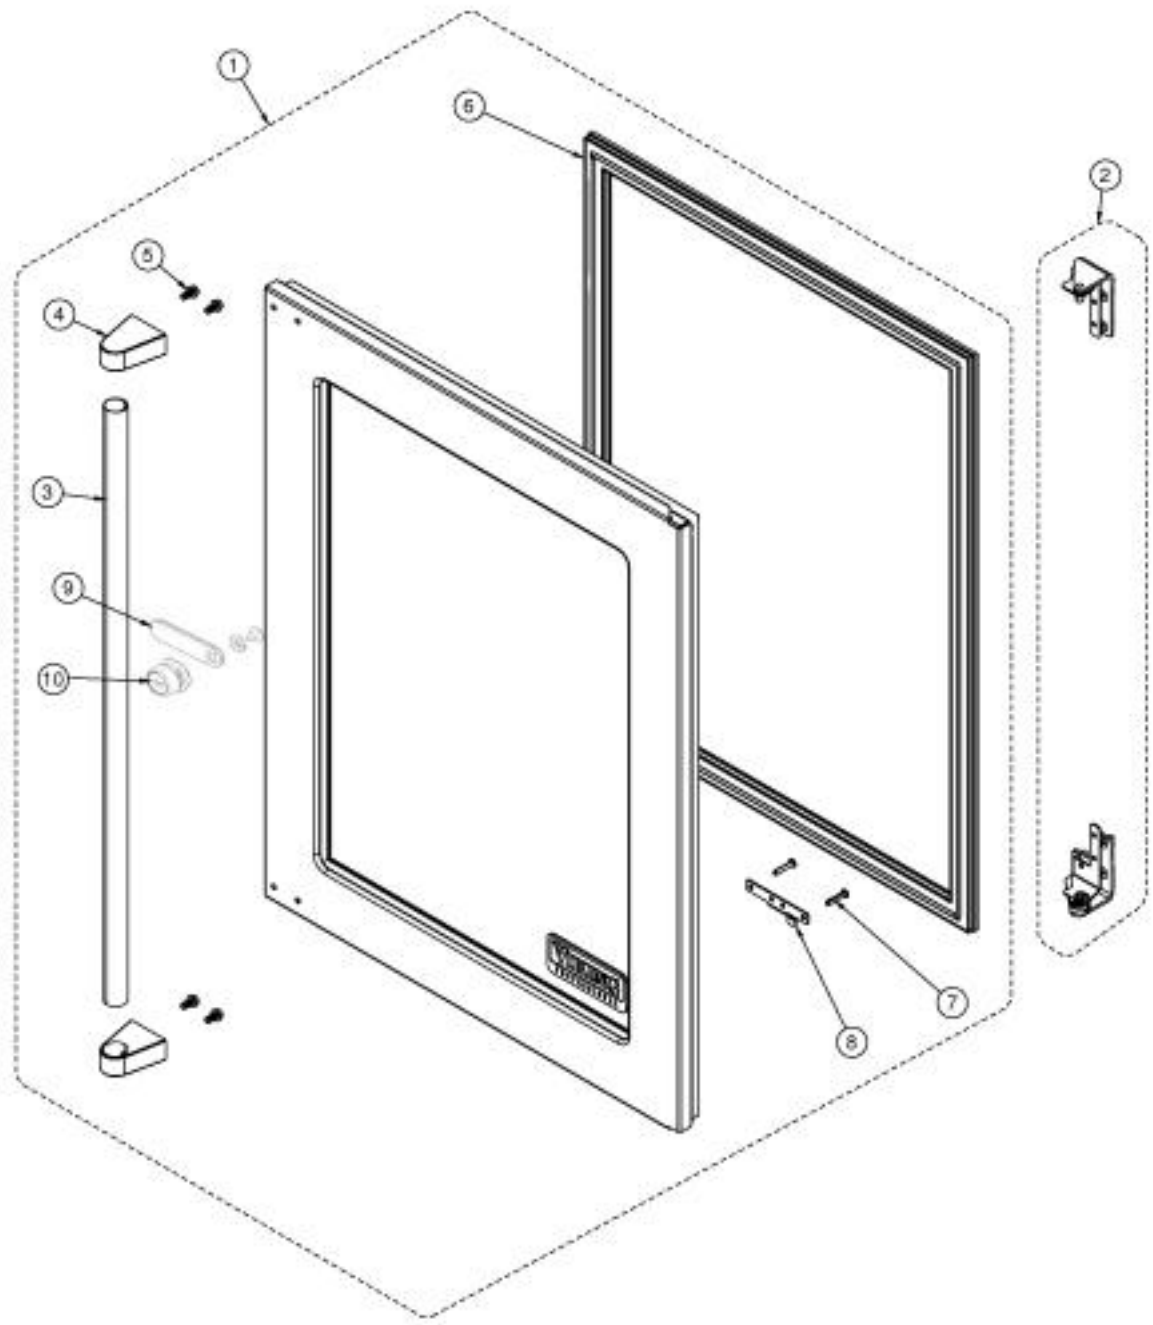

----- Manual continues below -----

Ref #	Part Number	Qty.	Description
2	033021-000	1	HINGE KIT, RH
3	033017-000	1	HANDLE
4	033016-000	2	HANDLE END CAP
5	033018-000	4	SCREW, HANDLE MOUNTING
6	032972-000	1	DOOR GASKET, 24
7	033015-000	2	PLUNGER FASTENER
8	032973-000	1	PLUNGER BRACKET
9	033091-000	1	LONG CAM
10	033090-000	1	LOCK ASSEMBLY, LH

Ref #	Part Number	Qty.	Description
1	033049-000	2	SHELF ASSEMBLY, 24

Ref #	Part Number	Qty.	Description
1	033033-000	4	LEVELLING LEG
2	033092-000	1	GRILLE ASSEMBLY. 24
3	033040-000	1	DOOR SWITCH
4	033041-000	1	CONDENSER
5	033024-000	2	FASTENER, CONTROL MOUNTING
6	033023-000	1	CONTROLLER FACE PLATE
7	033077-000	1	CONTROLLER ASSY
8	033026-000	1	LIGHT BULB
9	033027-000	1	LIGHT SOCKET
NI	033028-000	1	HARNESS, CONTROLLER
NI	033039-000	1	HARNESS, MACHINE COMPARTMENT
NI	033025-000	1	SENSOR