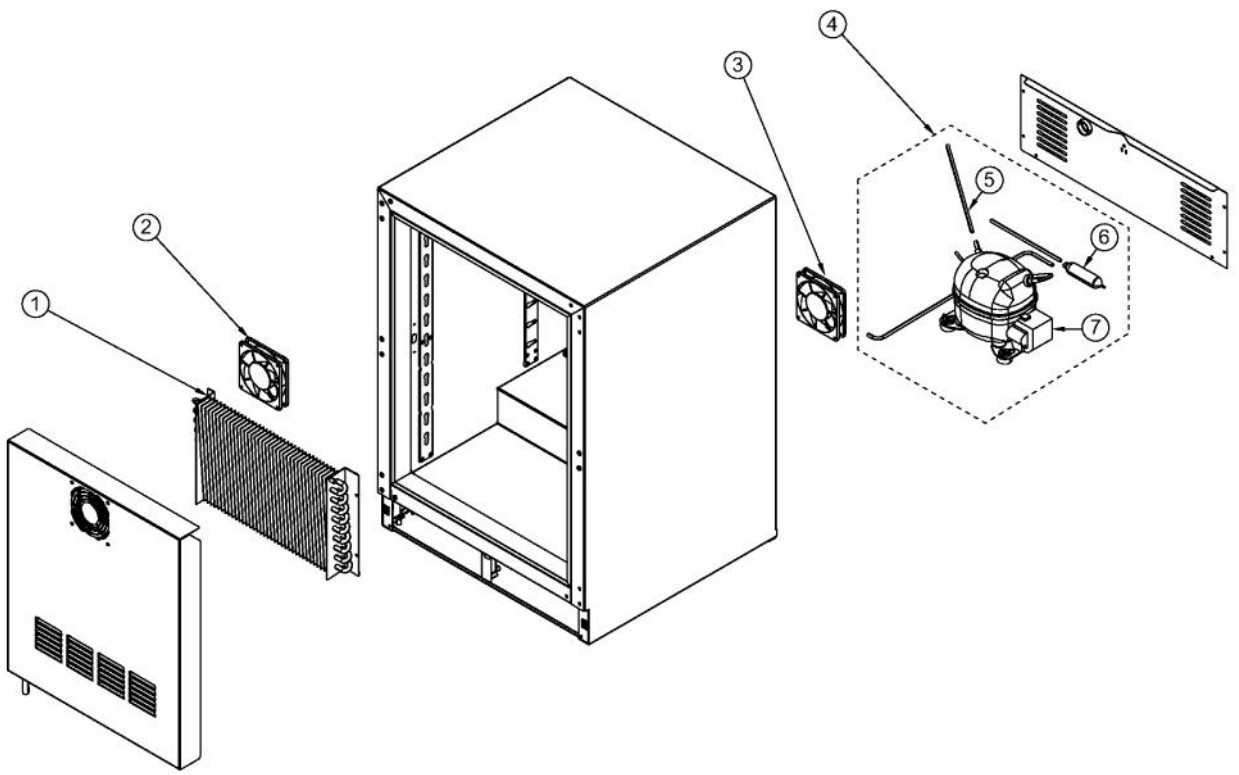

----- Manual continues below -----

Ref #	Part Number	Qty.	Description
2	033021-000	1	HINGE KIT, RH
3	033017-000	1	HANDLE
4	033016-000	2	HANDLE END CAP
5	033018-000	4	SCREW, HANDLE MOUNTING
6	032972-000	1	DOOR GASKET, 24
7	033015-000	2	PLUNGER FASTENER
8	032973-000	1	PLUNGER BRACKET
9	033091-000	1	LONG CAM
10	033090-000	1	LOCK ASSEMBLY, LH

Ref #	Part Number	Qty.	Description
1	033049-000	2	SHELF ASSEMBLY, 24

Ref #	Part Number	Qty.	Description
1	033033-000	4	LEVELLING LEG
2	033092-000	1	GRILLE ASSEMBLY. 24
3	033040-000	1	DOOR SWITCH
4	033041-000	1	CONDENSER
5	033024-000	2	FASTENER, CONTROL MOUNTING
6	033023-000	1	CONTROLLER FACE PLATE
7	033077-000	1	CONTROLLER ASSY
8	033026-000	1	LIGHT BULB
9	033027-000	1	LIGHT SOCKET
NI	033028-000	1	HARNESS, CONTROLLER
NI	033039-000	1	HARNESS, MACHINE COMPARTMENT
NI	033025-000	1	SENSOR