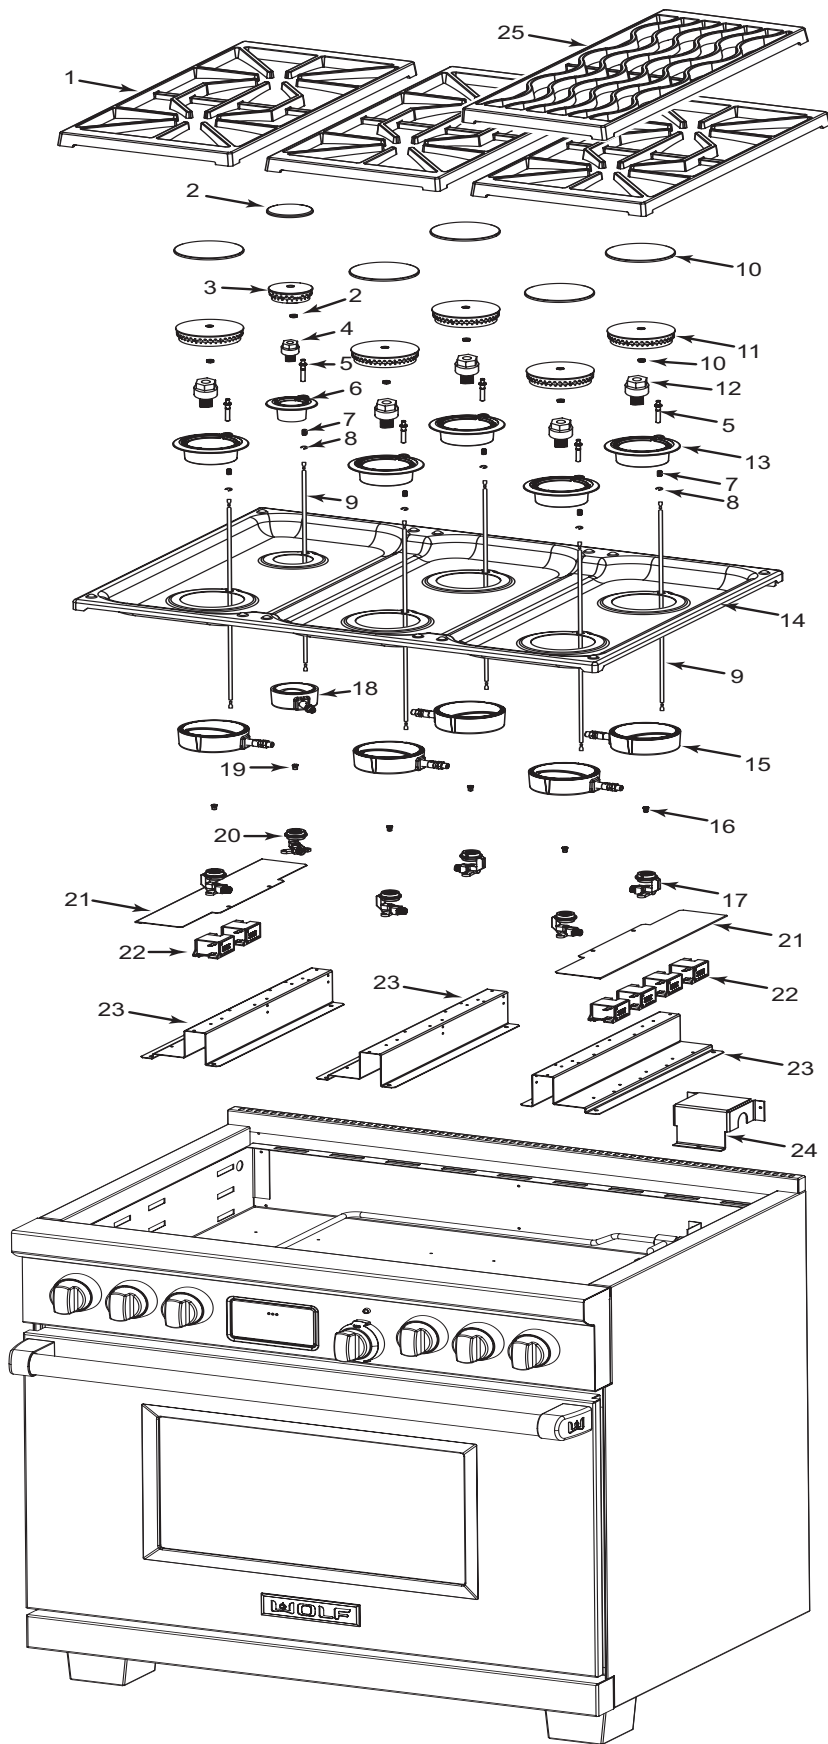

36" Dual Fuel Range Top Exploded View for Model DF366

36" Dual Fuel Range Top Parts List for Models DF364C and DF364G

<u>Ref #</u>	<u>Part #</u>	<u>Description</u>
1	804373	S-Grate Package
2	804111	Griddle Plate Assy
3	802282	Grease Tray, Single Griddle
4	802136	Grate, Charbroiler
5	802431	Grate, Burner W/Rubber Pad
6	804514	Burner Cap Assy, Lg
7	804875	Burner Head, Lg
8	802146	Venturi, Lg
9	805734	Igniter, DF
10	802399	Inner Distribution Ring, Lg
11	720824	Spring, Electrode
12	802499	Clip, Electrode
13	801274	Lead Wire, 30"
14	804314	Burner Pan, 2 With Simmer
	802069	Burner Pan, 2
15	804512	Burner Cap Assy, Sml
16	804877	Burner Head, Sml
17	800488	Venturi, Small
18	802264	Thermostat Support Assy
19	804317	Electrode, 24
20	805294	Radiant - Char, Rear
21	714901	Infrared Burner Assy- Char
	806739	Infared Burner, Griddle - DF
22	805790	Blank-off Plate, Griddle
23	802120	Ir Weld Assy, Griddle
	802451	Ir Weld Assy, Char
24	802947	Outer Distribution Ring, Sml
	802948	Outer Dist. Ring, Small, Lp
25	801325	Orifice, Main, Nat, Sml
	801319	Orifice, Main, Lp, Sml
26	800486	Jet Holder, Sml
	802677	Jet Holder, Small, Lp
27	804124	Outer Distribution Ring, 15K
	804125	Outer Distribution Ring,Lp 15K
28	804122	Orifice, Main, Nat, Lg
	804123	Orifice, Main, Lp, Lg
29	802404	Jet Holder, 15K-Natural
	802405	Jet Holder, 15K-Lp
30	804138	Deflector Shield, Burner
31	802095	DSI Board
32	804633	Regulator Box Top
33	801232	Spark Module 0+1
34	802032	Burner Support
35	802089	Solenoid, Single
36	804178	Bracket, Spaker Ir
37	802453	Char Pan
38	805281	Shim, Charbroiler
39	805294	Insulation, Griddle T-Stat Radiant
40	802421	Pan Extrusion
41	805256	Pan Extrusion, short

Not Shown for DF364C and DF364G

804874	O-Ring Seal Kit - Lg Burner	800837	Orifice, Ir, Nat # 50 Char
804876	O-Ring Seal Kit - Sml Burner	801011	Orifice, Ir Lp #57 Char
804319	Griddle Cover, Single	800047	Orifice, Ir Nat # 46 Griddle
804320	Charbroiler Cover	805252	Orifice, Ir Lp 1.15mm Griddle
804805	Solenoid Cover	804124	Orifice, Simmer, Nat, Lg
804806	DSI Board Cover	804125	Orifice, Simmer, Lp, Lg
802339	Wire Harness, DF364G	802947	Orifice, Simmer, Nat, Sml
802340	Wire Harness DF36C	802948	Orifice, Simmer, Lp, Sml
802421	Pan Extrusion	804690	Insulation, Griddle
805256	Pan Extrusion, short	804372	Wok Grate w/Feet
		719377	Fitting, Straight 3/8" (Solenoid)