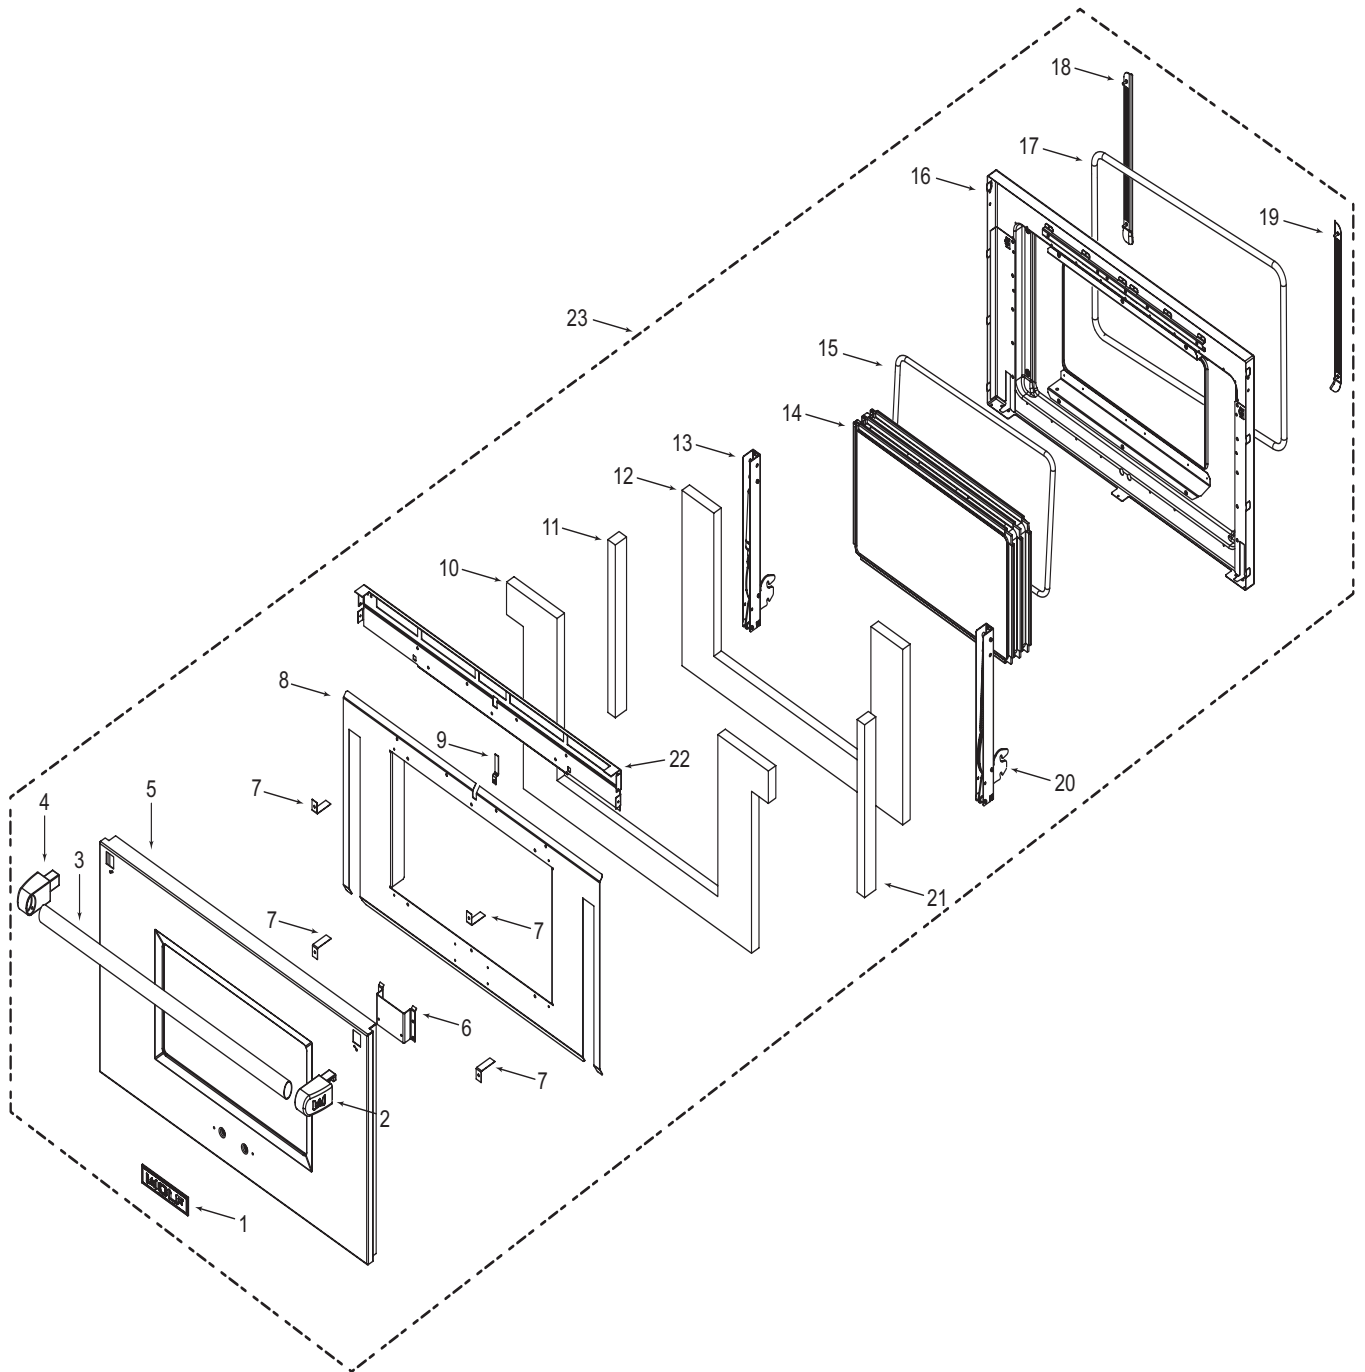

36" Dual Fuel Range Door Exploded View

36" Dual Fuel Range Bull Nose and Manifold Parts List

<u>Ref #</u>	<u>Part #</u>	<u>Description</u>
1	802238	Oven Selector Knob, Red
	802239	Oven Selector Knob, Black
2	804067	Indicator Light, 2v LED
3	802081	Function Selector Bezel 30/36, Crm
	804642	Function Selector Bezel 30/36, Plat
	804641	Function Selector Bezel 30/36, Cpr
	804640	Function Selector Bezel 30/36, Brass
4	802107	Burner Knob, Red
	804141	Burner Knob, Black
5	802082	Burner Knob, Bezel, Crm
	804639	Burner Knob, Bezel, Plat
	804637	Burner Knob, Bezel, Brass
6	802302	Bull Nose Weldment, Df366
7	804327	Gas Manifold, 3 valve 48
8	802439	Manifold Screw
9	806827	ECH Assy, Single
10	802018	Burner Valve, Df - Ng
	802400	Burner Valve, Df - LP
11	804349	Valve, 9.2k Burner, Df Ng
	804356	Valve, 9.2k Burner, Df LP
12	803177	Flex Tubing Service Kit, 3/16"x23"
13	803176	Flex Tubing Service Kit, 1/4"x24"
14	802319	Gas Line
15	807141	Valve Switch
16	804149	Adapter, .50 X .50 pipe
17	801097	Regulator, Gas Valve, Convertible
18	802475	Regulator Box, Bottom
19	804310	Bracket Manifold Support
20	804325	Gas Manifold, 2 Valve 30
21	803167	Flex Tubing Service Kit, 3/8"x12"
22	802199	Valve, Char/Ft, Df
23	802344	Bull Nose W/A, Df364c
24	802111	Charbroiler/Ft Knob, Red
	804143	Charbroiler/Ft Knob, Black
25	802095	DSI Board
26	805787	Thermostat, Griddle, DF
27	803168	Flex Tubing Service Kit, 3/8"18"
28	802200	Valve, Griddle Shut Off, Df
29	804324	Gas Manifold, Griddle 36
30	802089	Solenoid, Single
31	802346	Bull Nose Weldment, Df364g
32	802112	Griddle Knob, Red
	804142	Griddle Knob, Black
33	802240	Selector Switch, Df
34	804872	Flex Tubing Service Kit, 1/4"x26"
35	804873	Flex Tubing Service Kit, 3/16"x27"
36	803180	Flex Tubing Service Kit, 3/16"x12"
37	803178	Flex Tubing Service Kit, 1/4"x12"
38	804068	Griddle, Indicator Light, 120v

Not Shown

804071	Wire Harness, Pod To Knob Df
804137	Knob Insert, Nyliner
713810	Switch, Valve Ignition - FT, Char
719377	Fitting, Straight 3/8" (Solenoid)