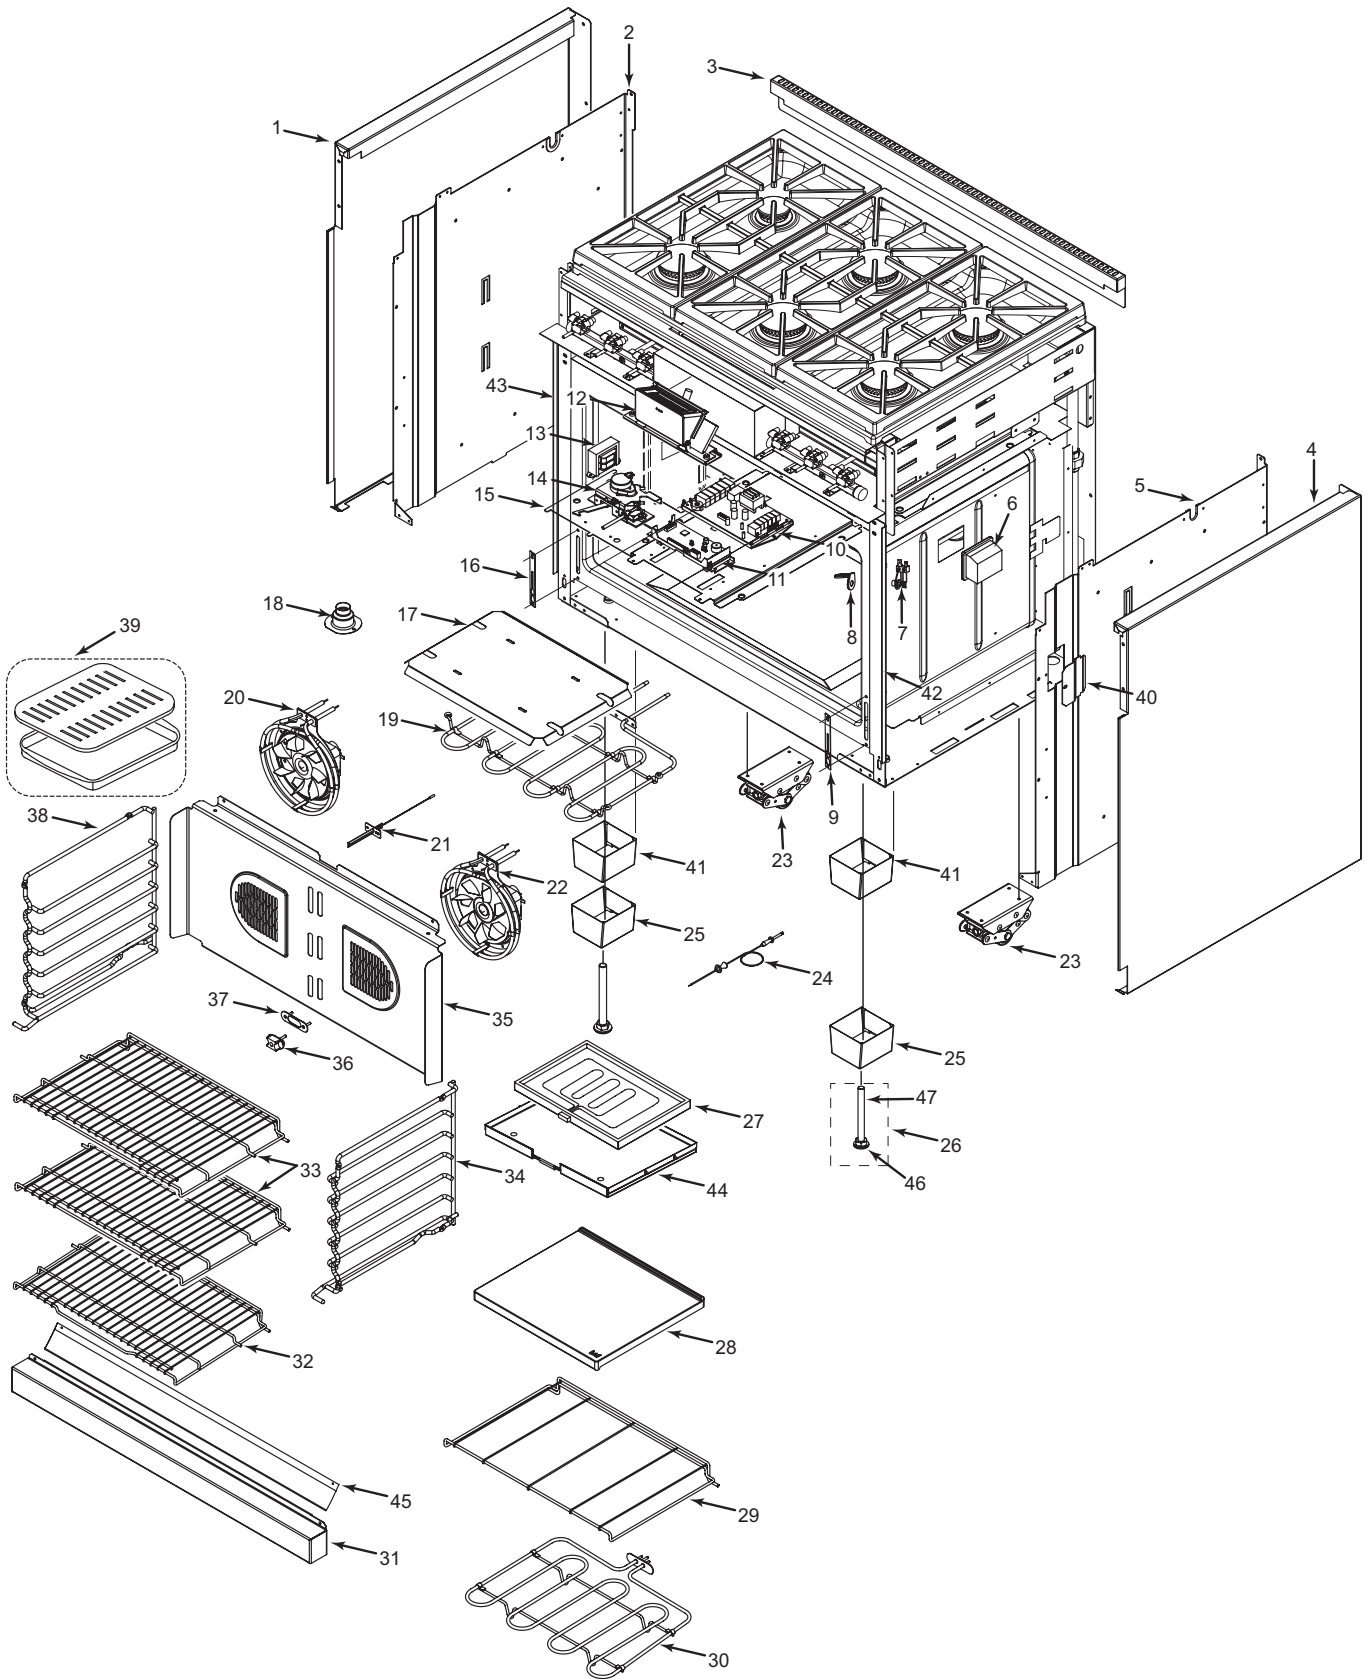

36" Dual Fuel Range Cavity and Side Exploded View

36" Dual Fuel Range Door Parts List

<u>Ref #</u>	<u>Part #</u>	<u>Description</u>
1	802273	Dual Fuel Logo
2	802061	Handle End Cap, Right
3	802065	Handle Bar 36"
4	802062	Handle End Cap, Left
5	802397	Door Skin 36 Df, NOTE: Also order 802273 Logo
6	802429	Reinforcement Bracket, Door, NOTE: Also order 802273 Logo
7	804361	Bracket, Glass Pack Retainer, NOTE: Also order 802273 Logo
8	802123	Door Baffle, NOTE: Also order 802273 Logo
9	802330	Striker Plate, Door, NOTE: Also order 802273 Logo
10	802409	Insulation, Outer Door, 36 Df, NOTE: Also order 802273 Logo
11	802412	Insulation, Side Hinge, 36 Df, NOTE: Also order 802273 Logo
12	802414	Insulation, Inner Door, 36 Df, NOTE: Also order 802273 Logo
13	802148	Hinge, 36 Df Hydraulic, NOTE: Also order 802273 Logo
14	802395	Large Glass Pack Assy, NOTE: Also order 802273 Logo
15	804098	Seal , Rope - 1/4" Grey, NOTE: Also order 802273 Logo
16	806319	Liner, Door Df, NOTE: Also order 802273 Logo
17	802446	Door Gasket 36"
18	800523	Left Rack Guide Assy, NOTE: Also order 802273 Logo
19	800522	Right Rack Guide Assy, NOTE: Also order 802273 Logo
20	802147	Hinge, 36 Df Spring, NOTE: Also order 802273 Logo
21	802412	Insulation, Side Hinge, 36 Df, NOTE: Also order 802273 Logo
22	802217	Bracket Door Liner, 36, NOTE: Also order 802273 Logo
23	N/A	36" Door Assy - Special Order Only. Call Factory Parts or Customer Service

Not Shown

803273	Pin, Pilot
804396	8-32x .375 Set Screw (Handle End Cap)