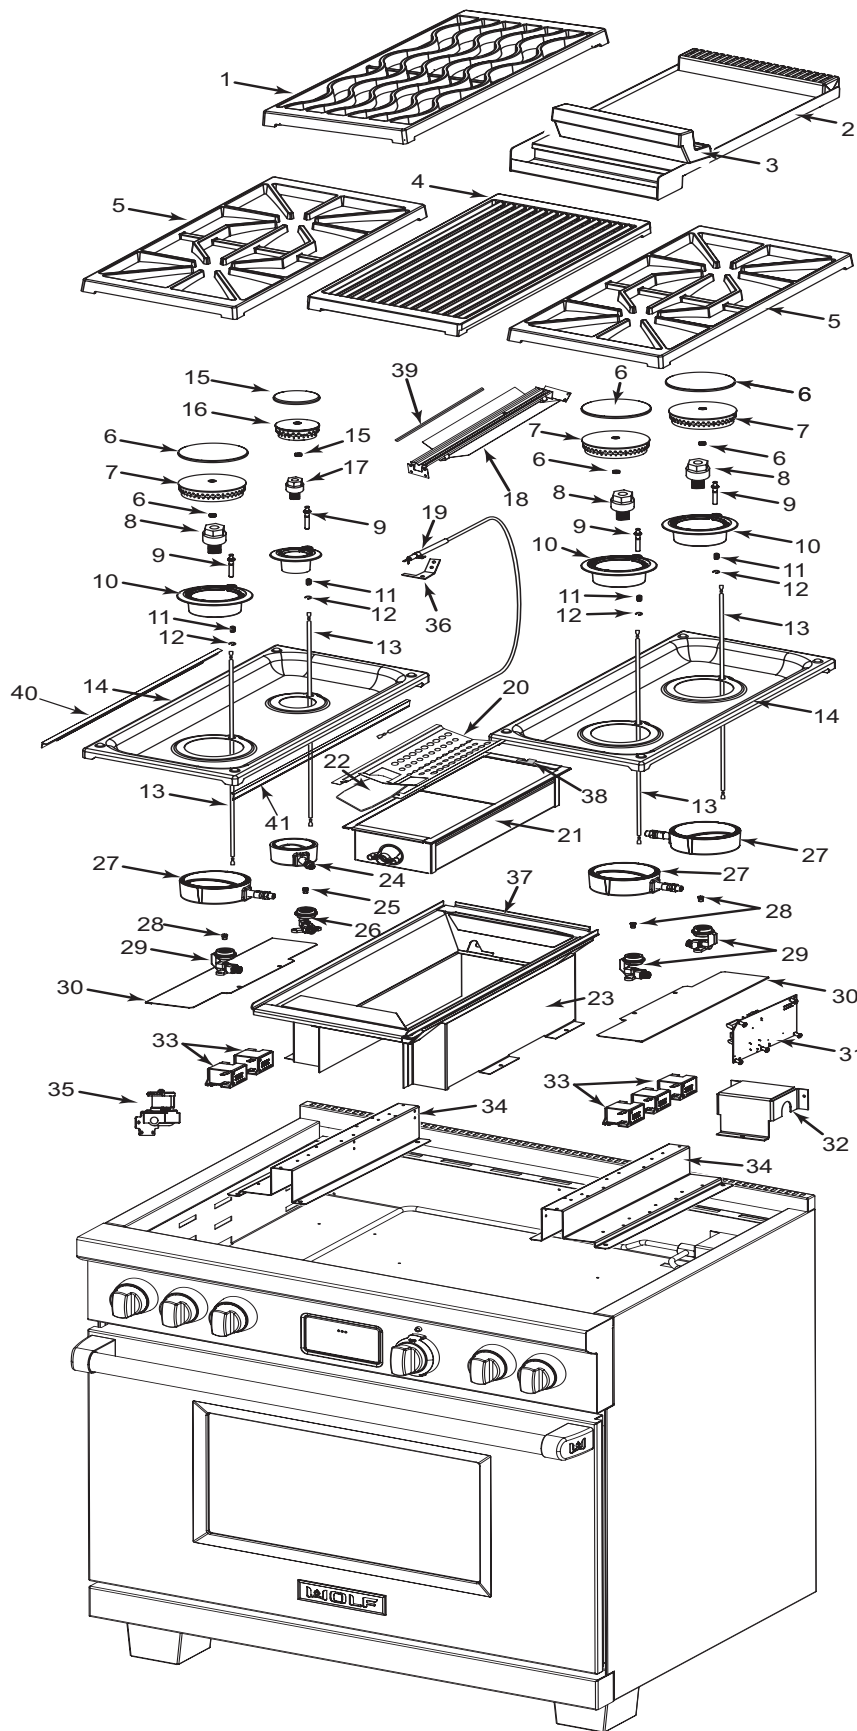

WOLF® Dual Fuel Ranges Parts List with Exploded Views

36" Dual Fuel Range Top Exploded View for Models DF364C and DF364G

36" Dual Fuel Range Cavity and Side Parts List

<u>Ref #</u>	<u>Part #</u>	<u>Description</u>
1	802068	Outer Side Panel, Lf 36
2	802073	Inner Side, Left
3	802103	Island Trim, 36
4	802067	Outer Side Panel, Rt 36
5	802074	Inner Side, Right
6	800307	Oven Light
7	800942	Switch, Probe
8	800943	Cover, Probe Switch
9	805795	Retainer, Hinge, DF
10	806830	Power Relay Board, Df
11	806824	Control Board
12	806827	ECH Assembly
13	800950	Transformer
14	802257	Door Latch, Motorized
15	802097	Plate, Control Board
16	805795	Retainer, Hinge, DF
17	801616	Deflector, Pan Broil 36"
18	800304	Catalyst, Smoke
19	801615	Element, Broil 36"
20	800699	Convection Assy, Ccw
21	800306	Sensor, Temperature
22	800701	Convection Assy, Cw
23	802157	Caster, Leveling Assy
24	800529	Meat Probe
25	802309	Front Leg Weldment, Lower
26	802396	Front Leg Bolt Assy
27	804152	Element, Bake 2200 Watt
28	803859	Stone, Pizza
29	800736	Rack, Pizza Stone 36"
30	800717	Element, Pizza 3500 Watt 230v
31	802099	Skirt, 36"
32	804341	Rack, Oven Bent 36
33	804340	Rack, Oven Flat 36
34	805280	Guide, Rack Rt, DF
35	802357	Convection Baffle Weldment, 36"
36	803141	Receptacle, Plug Ceramic
37	801417	Plate Retainer
38	805279	Guide, Rack Lt, DF
39	804712	Broiler Pan, Accessory Package
40	802035	Cover Meat Probe Access
41	802321	Leveling Leg, Cosmetic Upper
42	802289	Oven Trim, R 36
43	802288	Oven Trim, Lt 36
44	804302	Bake Pan Assy, Lg
45	804173	Skirt Shield, 36
46	806064	Leg Bolt Pad, Front
47	806063	Leg Bolt, Front