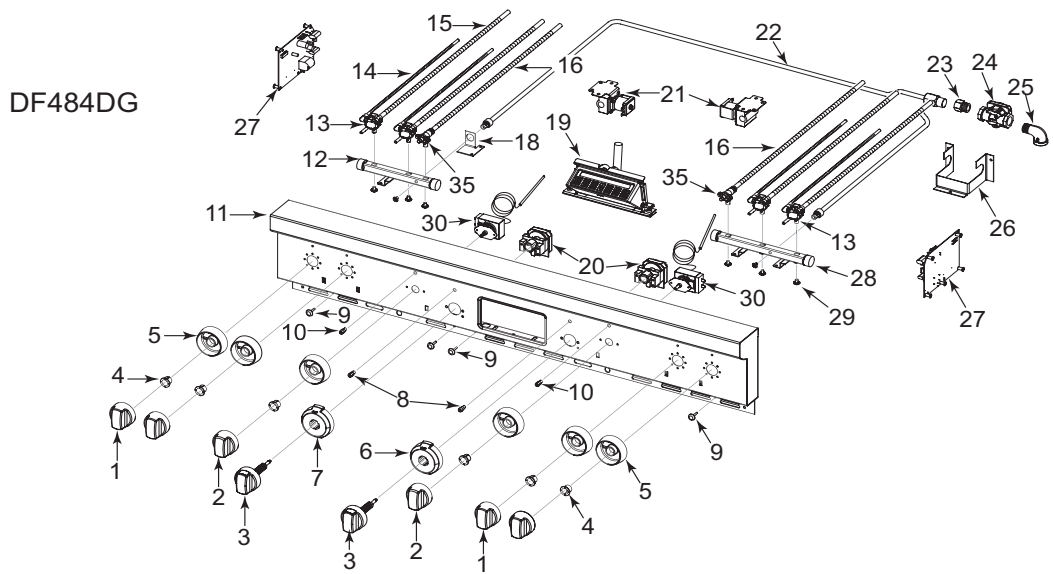

48" Dual Fuel Range Manifold Parts List (2 of 2)

<u>Ref #</u>	<u>Part #</u>	<u>Description</u>
1	802107	Burner Knob, Red
	804141	Burner Knob, Black
2	802112	Griddle Knob, Red
	804142	Griddle Knob, Black
3	802238	Oven Selector Knob, Red
	802239	Oven Selector Knob, Black
4	804137	Knob Insert, Nyliner
5	804639	Burner Knob, Bezel, Platinum
	802082	Burner Knob, Bezel, Chrome
	804637	Burner Knob, Bezel, Brass
6	804642	Function Selector Bezel, Platinum
	802081	Function Selector Bezel 30/36, Crm
	804640	Function Selector Bezel 30/36, Brass
7	804645	Selector Bezel-Platinum, 18df
	802206	Selector Bezel-Chrome, 18df
	804643	Selector Bezel-Brass, 18df
8	804067	Indicator Light, 2V LED
9	805293	Bumper, Door, Df
10	804068	Indicator Light, Griddle 120V LED
11	802368	Bullnose Weldment, DF484DG
12	804324	Gas Manifold, Griddle
13	802018	Burner Valve, Df - Ng
	802400	Burner Valve, Df - LP
	804349	Valve, 9.2k Burner, Df Ng
	804356	Valve, 9.2k Burner, Df LP
	807141	Valve Switch
14	803177	Flex Tubing Service Kit, 3/16"x23"
15	803176	Flex Tubing Service Kit, 1/4"x24"
16	803176	Flex Tubing Service Kit, 1/4"x24"
17	802199	Valve, Char-Fr Top, DF
18	804310	Bracket, Manifold Support
19	806828	ECH Assembly, Double
20	802240	Selector Switch
21	802089	Solenoid, Single
22	802126	Gas Line, DF484DG, DF484F
23	804149	Adapter, .50 X .50 Pipe
24	801097	Regulator, Gas Valve
25	804150	Street Elbow, .50 Black Pipe
26	802475	Regulator Box, Bottom
27	802095	Direct Spark Ignition Board (DSI)
28	804327	Gas Manifold, 3 Valve
29	802439	Manifold Screw
30	805787	Thermostat, Griddle, DF
31	802366	Bull Nose Weldment, DF484DC
32	802125	Gas Line, DF486C, DF484CG, DF484DC & DF484DG
33	802111	Charbroiler, Front Knob, Red
	804143	Charbroiler, Front Knob, Black
34	802364	Bull Nose Weldment, DF484CG
35	802200	Valve, Griddle Shut Off

Not Shown

804071	Wire Harness, Pod To Knob Df
713810	Switch, Valve Ignition - FT, Char
719377	Fitting, Straight 3/8" (Solenoid)

48" Dual Fuel Range Manifold Exploded View (2 of 2)