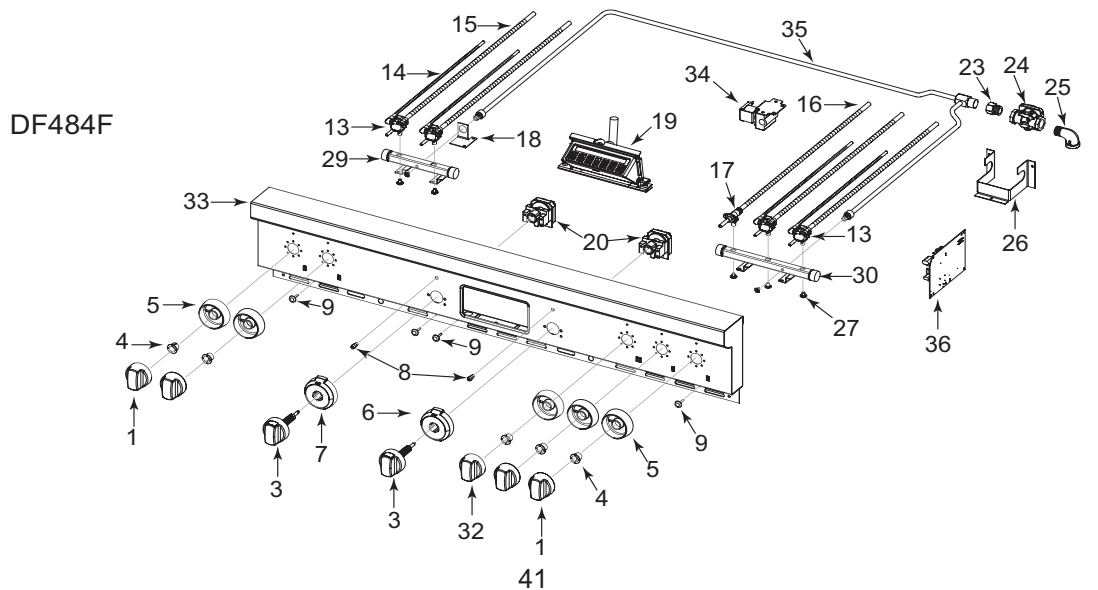

48" Dual Fuel Range Manifold Exploded View (1 of 2)

48" Dual Fuel Range Manifold Parts List (2 of 2)

<u>Ref #</u>	<u>Part #</u>	<u>Description</u>
1	802107	Burner Knob, Red
	804141	Burner Knob, Black
2	802112	Griddle Knob, Red
	804142	Griddle Knob, Black
3	802238	Oven Selector Knob, Red
	802239	Oven Selector Knob, Black
4	804137	Knob Insert, Nyliner
5	804639	Burner Knob, Bezel, Platinum
	802082	Burner Knob, Bezel, Chrome
	804637	Burner Knob, Bezel, Brass
6	804642	Function Selector Bezel, Platinum
	802081	Function Selector Bezel 30/36, Crm
	804640	Function Selector Bezel 30/36, Brass
7	804645	Selector Bezel-Platinum, 18df
	802206	Selector Bezel-Chrome, 18df
	804643	Selector Bezel-Brass, 18df
8	804067	Indicator Light, 2V LED
9	805293	Bumper, Door, Df
10	804068	Indicator Light, Griddle 120V LED
11	802368	Bullnose Weldment, DF484DG
12	804324	Gas Manifold, Griddle
13	802018	Burner Valve, Df - Ng
	802400	Burner Valve, Df - LP
	804349	Valve, 9.2k Burner, Df Ng
	804356	Valve, 9.2k Burner, Df LP
	807141	Valve Switch
14	803177	Flex Tubing Service Kit, 3/16"x23"
15	803176	Flex Tubing Service Kit, 1/4"x24"
16	803176	Flex Tubing Service Kit, 1/4"x24"
17	802199	Valve, Char-Fr Top, DF
18	804310	Bracket, Manifold Support
19	806828	ECH Assembly, Double
20	802240	Selector Switch
21	802089	Solenoid, Single
22	802126	Gas Line, DF484DG, DF484F
23	804149	Adapter, .50 X .50 Pipe
24	801097	Regulator, Gas Valve
25	804150	Street Elbow, .50 Black Pipe
26	802475	Regulator Box, Bottom
27	802095	Direct Spark Ignition Board (DSI)
28	804327	Gas Manifold, 3 Valve
29	802439	Manifold Screw
30	805787	Thermostat, Griddle, DF
31	802366	Bull Nose Weldment, DF484DC
32	802125	Gas Line, DF486C, DF484CG, DF484DC & DF484DG
33	802111	Charbroiler, Front Knob, Red
	804143	Charbroiler, Front Knob, Black
34	802364	Bull Nose Weldment, DF484CG
35	802200	Valve, Griddle Shut Off

Not Shown

804071	Wire Harness, Pod To Knob Df
713810	Switch, Valve Ignition - FT, Char
719377	Fitting, Straight 3/8" (Solenoid)