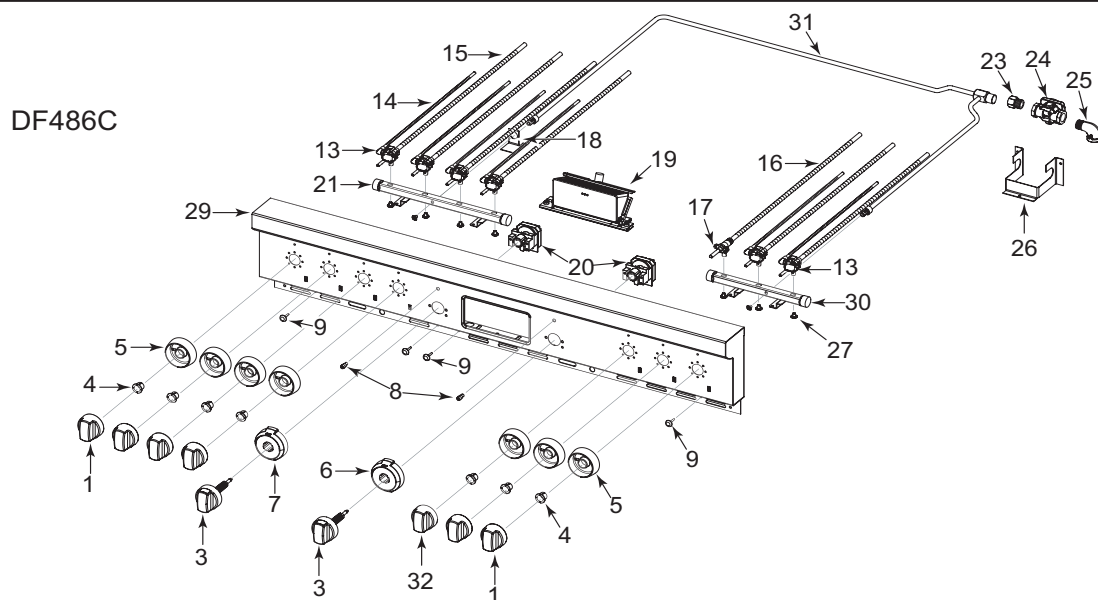

48" Dual Fuel Range Manifold Exploded View (1 of 2)

48" Dual Fuel Range Manifold Parts List (2 of 2)

<u>Ref #</u>	<u>Part #</u>	<u>Description</u>
1	802107	Burner Knob, Red
	804141	Burner Knob, Black
2	802112	Griddle Knob, Red
	804142	Griddle Knob, Black
3	802238	Oven Selector Knob, Red
	802239	Oven Selector Knob, Black
4	804137	Knob Insert, Nyliner
5	804639	Burner Knob, Bezel, Platinum
	802082	Burner Knob, Bezel, Chrome
	804637	Burner Knob, Bezel, Brass
6	804642	Function Selector Bezel, Platinum
	802081	Function Selector Bezel 30/36, Crm
	804640	Function Selector Bezel 30/36, Brass
7	804645	Selector Bezel-Platinum, 18df
	802206	Selector Bezel-Chrome, 18df
	804643	Selector Bezel-Brass, 18df
8	804067	Indicator Light, 2V LED
9	805293	Bumper, Door, Df
10	804068	Indicator Light, Griddle 120V LED
11	802368	Bullnose Weldment, DF484DG
12	804324	Gas Manifold, Griddle
13	802018	Burner Valve, Df - Ng
	802400	Burner Valve, Df - LP
	804349	Valve, 9.2k Burner, Df Ng
	804356	Valve, 9.2k Burner, Df LP
	807141	Valve Switch
14	803177	Flex Tubing Service Kit, 3/16"x23"
15	803176	Flex Tubing Service Kit, 1/4"x24"
16	803176	Flex Tubing Service Kit, 1/4"x24"
17	802199	Valve, Char-Fr Top, DF
18	804310	Bracket, Manifold Support
19	806828	ECH Assembly, Double
20	802240	Selector Switch
21	802089	Solenoid, Single
22	802126	Gas Line, DF484DG, DF484F
23	804149	Adapter, .50 X .50 Pipe
24	801097	Regulator, Gas Valve
25	804150	Street Elbow, .50 Black Pipe
26	802475	Regulator Box, Bottom
27	802095	Direct Spark Ignition Board (DSI)
28	804327	Gas Manifold, 3 Valve
29	802439	Manifold Screw
30	805787	Thermostat, Griddle, DF
31	802366	Bull Nose Weldment, DF484DC
32	802125	Gas Line, DF486C, DF484CG, DF484DC & DF484DG
33	802111	Charbroiler, Front Knob, Red
	804143	Charbroiler, Front Knob, Black
34	802364	Bull Nose Weldment, DF484CG
35	802200	Valve, Griddle Shut Off

Not Shown

804071	Wire Harness, Pod To Knob Df
713810	Switch, Valve Ignition - FT, Char
719377	Fitting, Straight 3/8" (Solenoid)