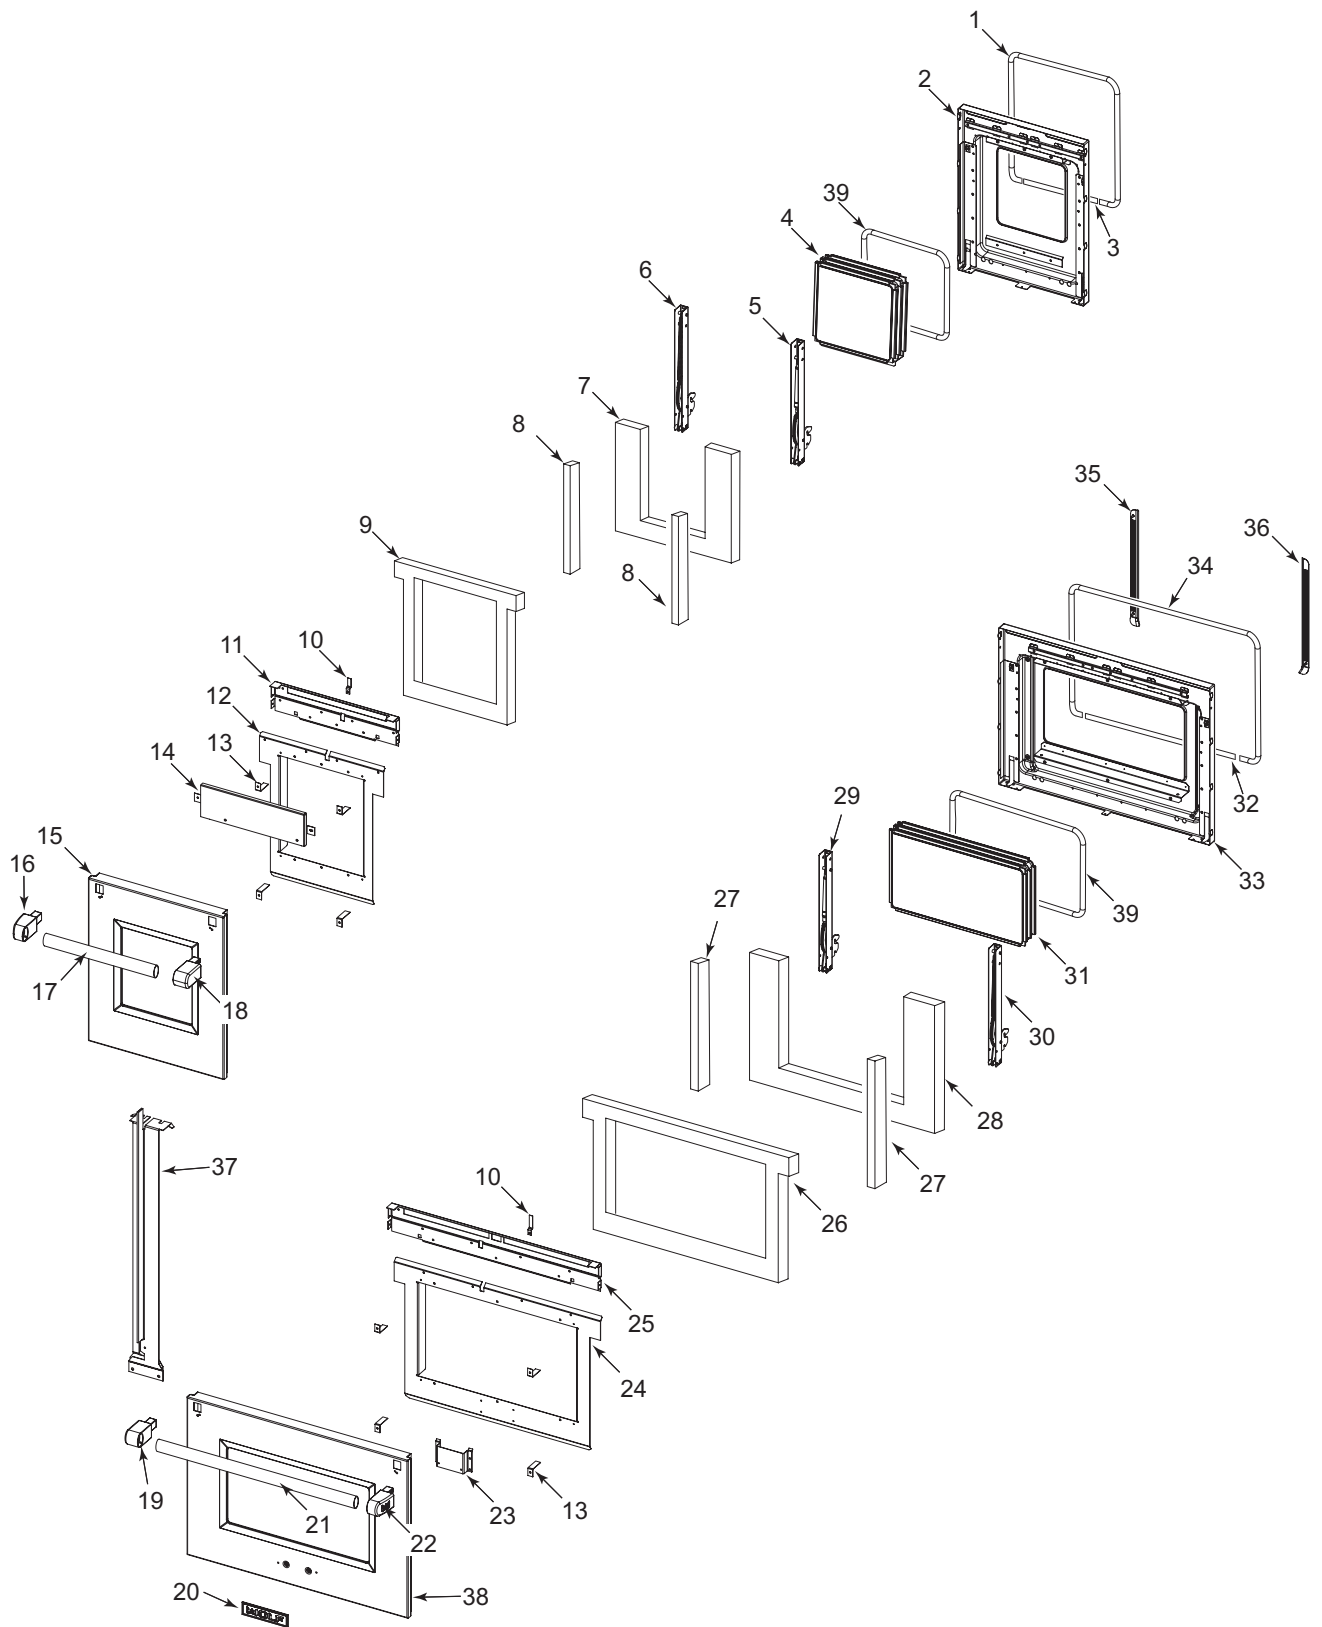

48" Dual Fuel Range Door Exploded View

48" Dual Fuel Range Manifold Parts List (1 of 2)

<u>Ref #</u>	<u>Part #</u>	<u>Description</u>
1	802107	Burner Knob, Red
	804141	Burner Knob, Black
2	802112	Griddle Knob, Red
	804142	Griddle Knob, Black
3	802238	Oven Selector Knob, Red
	802239	Oven Selector Knob, Black
4	804137	Knob Insert, Nyliner
5	804639	Burner Knob, Bezel, Platinum
	802082	Burner Knob, Bezel, Chrome
	804637	Burner Knob, Bezel, Brass
6	804642	Function Selector Bezel, Platinum
	802081	Function Selector Bezel 30/36, Crm
	804640	Function Selector Bezel 30/36, Brass
7	804645	Selector Bezel-Platinum, 18df
	802206	Selector Bezel-Chrome, 18df
	804643	Selector Bezel-Brass, 18df
8	804067	Indicator Light, 2V LED
9	805293	Bumper, Door, Df
10	804068	Indicator Light, Griddle 120V LED
11	802362	Bullnose Weldment, DF486G
12	804324	Gas Manifold, Griddle
13	802018	Burner Valve, Df - Ng
	802400	Burner Valve, Df - LP
	804349	Valve, 9.2k Burner, Df Ng
	804356	Valve, 9.2k Burner, Df LP
	807141	Valve Switch
14	803177	Flex Tubing Service Kit, 3/16"x23"
15	803176	Flex Tubing Service Kit, 1/4"x24"
16	803176	Flex Tubing Service Kit, 1/4"x24"
17	802199	Valve, Char-Fr Top DF
18	804310	Bracket, Manifold Support
19	806828	ECH Assembly, Double
20	802240	Selector Switch
21	802231	Gas Manifold, 4 Valve, 48df
22	802127	Gas Line, DF486G
23	804149	Adapter, .50 X .50 Pipe
24	801097	Regulator, Gas Valve
25	804150	Street Elbow, .50 Black Pipe
26	802475	Regulator Box, Bottom
27	802439	Manifold Screw
28	805787	Thermostat, Griddle, DF
29	802360	Bull Nose Weldment, DF486C
30	804327	Gas Manifold, 3 Valve
31	802125	Gas Line, DF486C, DF484CG, DF484DC
32	802111	Charbroiler, Front Knob, Red
	804143	Charbroiler, Front Knob, Black
33	802372	Bull Nose Weldment, DF484F
34	802089	Solenoid, Single
35	802126	Gas Line, DF484F & DF484DG
36	802095	Direct Spark Ignition Board DSI
37	802200	Valve, Griddle Shut Off

Not Shown

804071	Wire Harness, Pod To Knob Df
713810	Switch, Valve Ignition - FT, Char
719377	Fitting, Straight 3/8" (Solenoid)