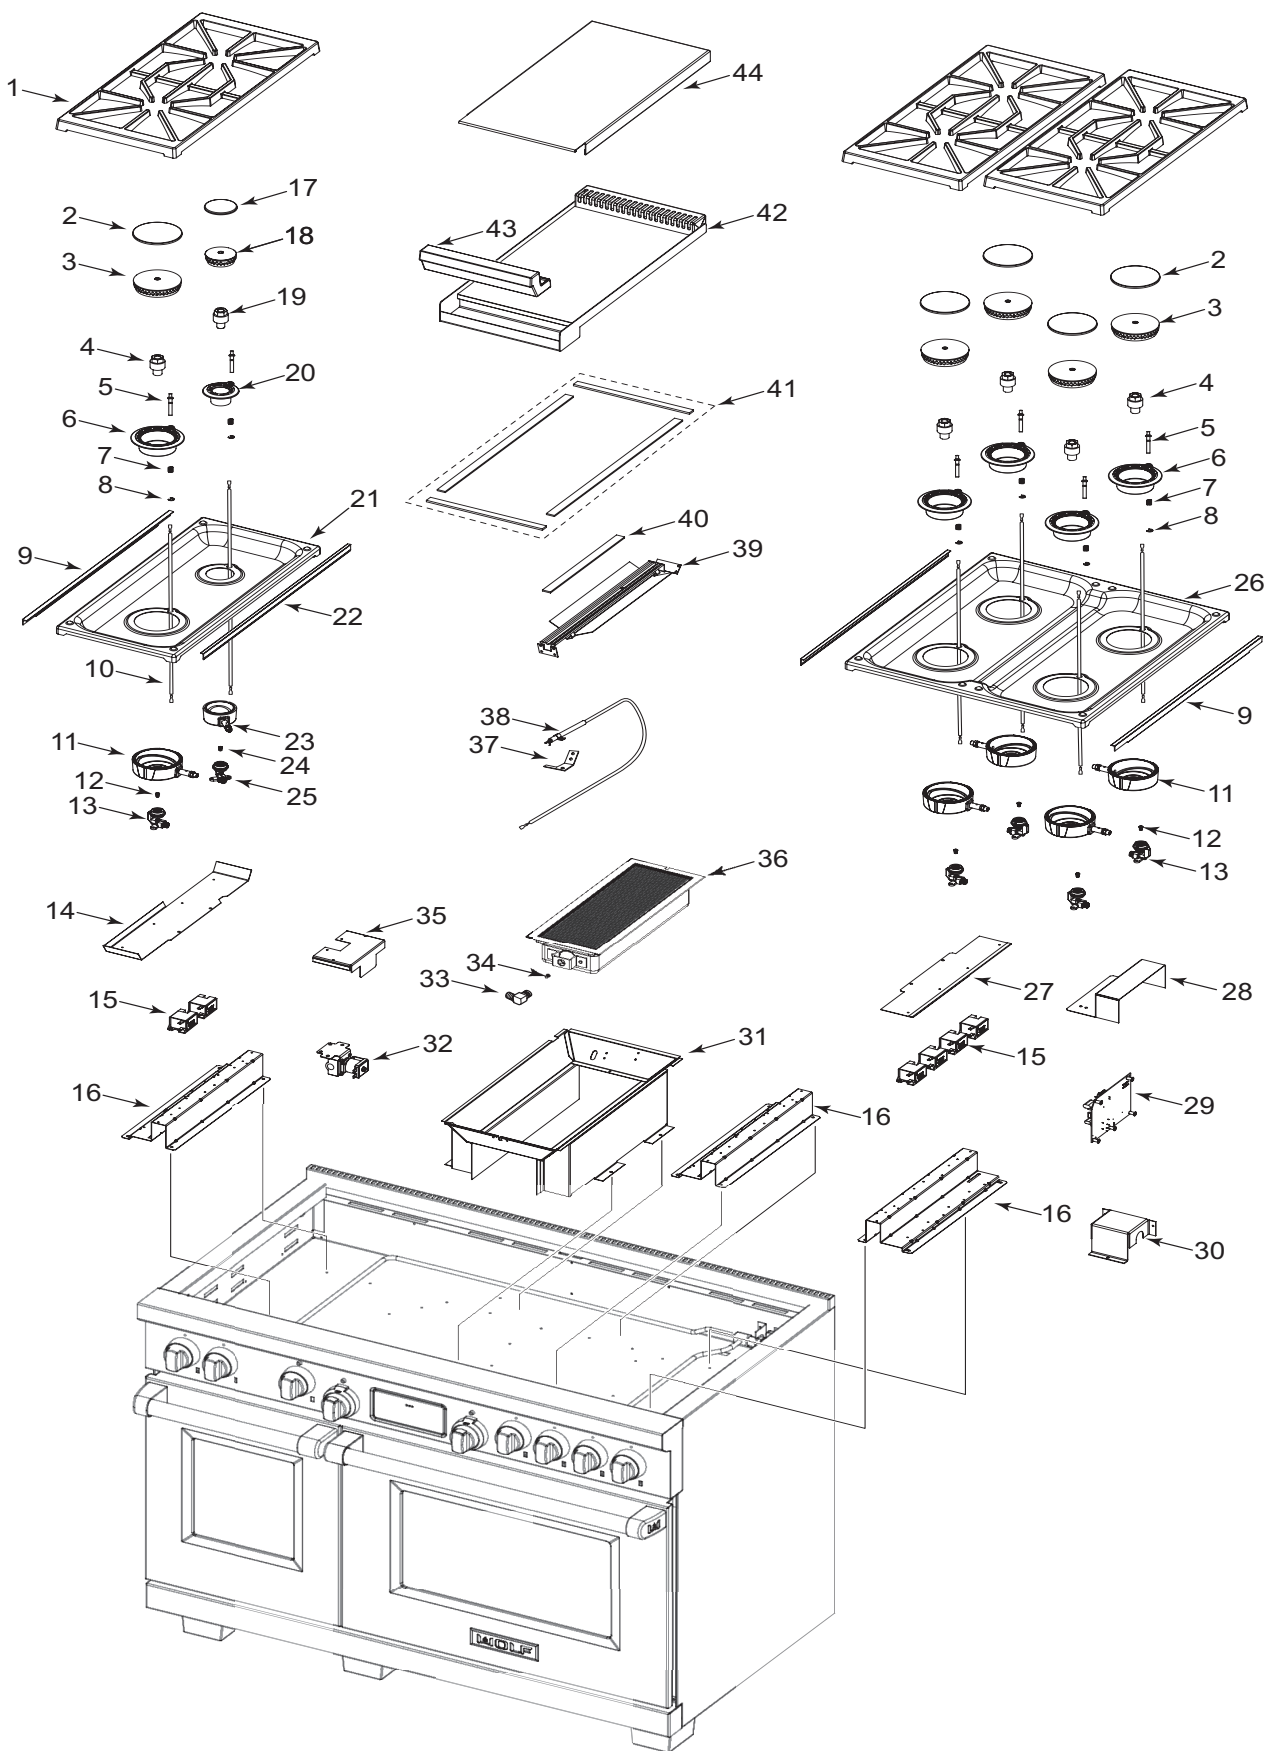

## 48" Dual Fuel Range Top Exploded View for DF486G

**48" Dual Fuel Range Top Parts List for DF486C**

<u>Ref #</u>	<u>Part #</u>	<u>Description</u>
1	802431	Grate, Burner W/Rubber Pad
2	804514	Burner Cap Assy, Lg
3	804875	Burner Head, Lg
4	802146	Venturi, Lg
5	805299	Igniter, 9.2K
	802449	Igniter, 15K
6	802399	Inner Distribution Ring, Lg
7	720824	Spring, Electrode
8	802499	Clip, Electrode
9	802421	Pan Extrusion
10	801274	Lead Wire, 30"
11	802398	Outer Distribution Ring, Lg
	802276	Outer Distribution Ring, Lg Lp
12	804122	Orifice, Main, Nat, Lg
	804123	Orifice, Main, Lp, Lg
13	802404	Jet Holder, Lg-Natural
	802405	Jet Holder, Lg-Lp
14	805210	Deflector Shield, Burner
15	801232	Spark Module 0+1
16	802032	Burner Support
17	804512	Burner Cap Assy, Sml
18	804877	Burner Head, Sml
19	800488	Venturi, Small
20	804358	Inner Distribution Ring, Sml
21	804315	Burner Pan 4, With Simmer
22	805256	Pan Extrusion, short
23	800470	Outer Distribution Ring, Sml
	802679	Outer Dist. Ring, Small, Lp
24	801325	Orifice, Main, Nat, Sml
	801319	Orifice, Main, Lp, Sml
25	800486	Jet Holder, Sml
	802677	Jet Holder, Small, Lp
26	802069	Burner Pan 2
27	804138	Deflector Shield, Burner
28	804633	Regulator Box Top
29	802120	Ir Weld Assy, Griddle
30	800258	Elbow 3/8" X 3/8"
31	800837	Orifice, Ir, Nat # 50 Char
	801011	Orifice, Ir Lp #57 Char
32	714901	Infrared Burner Assy- Char
33	804178	Bracket, Spaker Ir
34	804317	Electrode, 24
35	802453	Char Pan
36	805294	Radiant - Char, Rear
37	802136	Grate, Charbroiler
38	804320	Charbroiler Cover