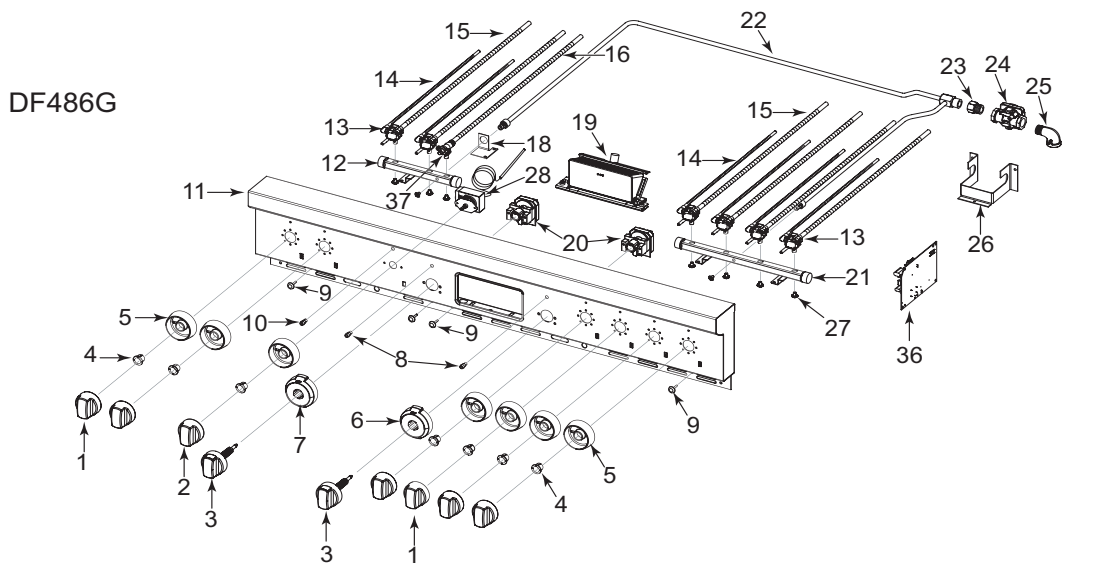

48" Dual Fuel Range Manifold Exploded View (1 of 2)

48" Dual Fuel Range Manifold Parts List (2 of 2)

<u>Ref #</u>	<u>Part #</u>	<u>Description</u>
1	802107	Burner Knob, Red
	804141	Burner Knob, Black
2	802112	Griddle Knob, Red
	804142	Griddle Knob, Black
3	802238	Oven Selector Knob, Red
	802239	Oven Selector Knob, Black
4	804137	Knob Insert, Nyliner
5	804639	Burner Knob, Bezel, Platinum
	802082	Burner Knob, Bezel, Chrome
	804637	Burner Knob, Bezel, Brass
6	804642	Function Selector Bezel, Platinum
	802081	Function Selector Bezel 30/36, Crm
	804640	Function Selector Bezel 30/36, Brass
7	804645	Selector Bezel-Platinum, 18df
	802206	Selector Bezel-Chrome, 18df
	804643	Selector Bezel-Brass, 18df
8	804067	Indicator Light, 2V LED
9	805293	Bumper, Door, Df
10	804068	Indicator Light, Griddle 120V LED
11	802368	Bullnose Weldment, DF484DG
12	804324	Gas Manifold, Griddle
13	802018	Burner Valve, Df - Ng
	802400	Burner Valve, Df - LP
	804349	Valve, 9.2k Burner, Df Ng
	804356	Valve, 9.2k Burner, Df LP
	807141	Valve Switch
14	803177	Flex Tubing Service Kit, 3/16"x23"
15	803176	Flex Tubing Service Kit, 1/4"x24"
16	803176	Flex Tubing Service Kit, 1/4"x24"
17	802199	Valve, Char-Fr Top, DF
18	804310	Bracket, Manifold Support
19	806828	ECH Assembly, Double
20	802240	Selector Switch
21	802089	Solenoid, Single
22	802126	Gas Line, DF484DG, DF484F
23	804149	Adapter, .50 X .50 Pipe
24	801097	Regulator, Gas Valve
25	804150	Street Elbow, .50 Black Pipe
26	802475	Regulator Box, Bottom
27	802095	Direct Spark Ignition Board (DSI)
28	804327	Gas Manifold, 3 Valve
29	802439	Manifold Screw
30	805787	Thermostat, Griddle, DF
31	802366	Bull Nose Weldment, DF484DC
32	802125	Gas Line, DF486C, DF484CG, DF484DC & DF484DG
33	802111	Charbroiler, Front Knob, Red
	804143	Charbroiler, Front Knob, Black
34	802364	Bull Nose Weldment, DF484CG
35	802200	Valve, Griddle Shut Off

Not Shown

804071	Wire Harness, Pod To Knob Df
713810	Switch, Valve Ignition - FT, Char
719377	Fitting, Straight 3/8" (Solenoid)