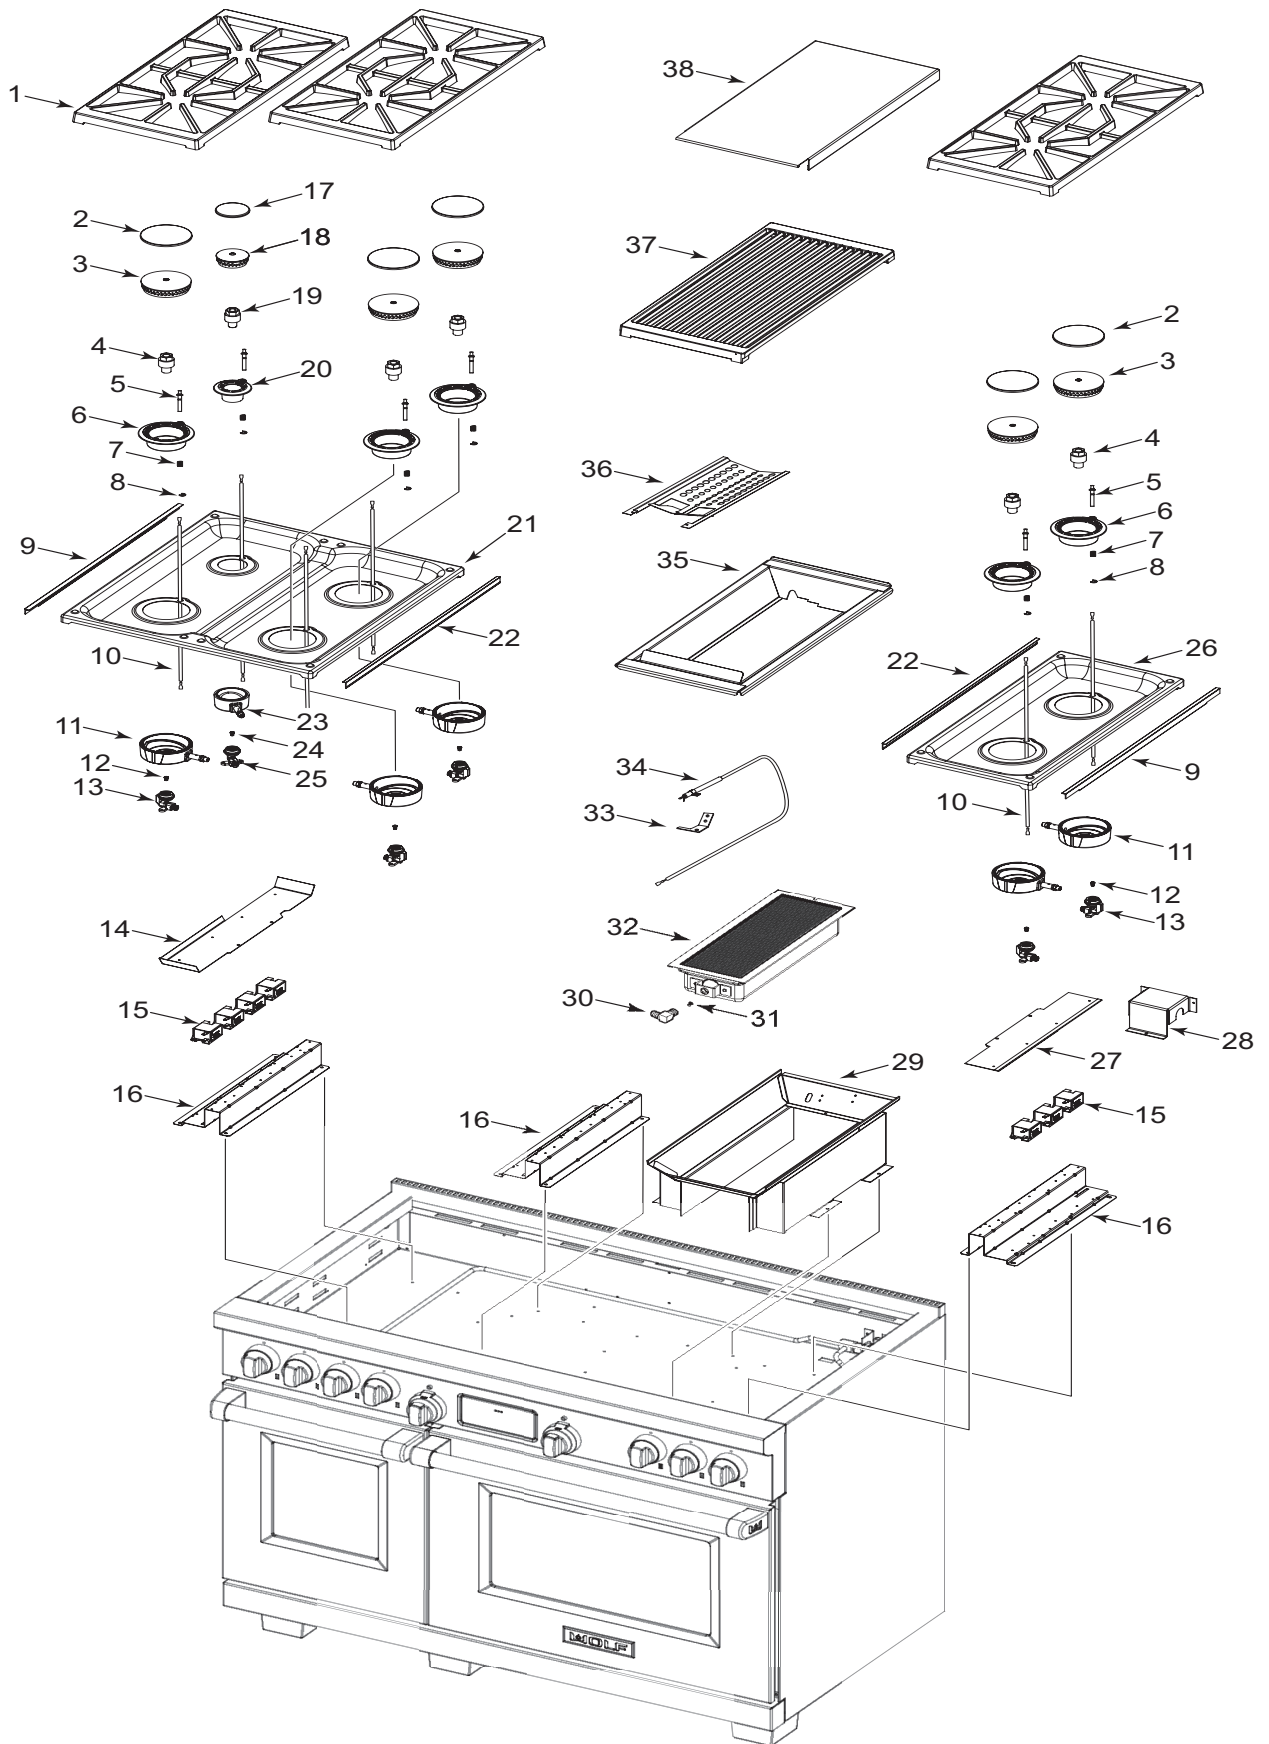

48" Dual Fuel Range Top Exploded View for DF486C

48" Dual Fuel Range Top Parts List for DF484F

<u>Ref #</u>	<u>Part #</u>	<u>Description</u>
1	802431	Grate, Burner W/Rubber Pad
2	804514	Burner Cap Assy, Lg
3	804875	Burner Head, Lg
4	802146	Venturi, Lg
5	805299	Igniter, 9.2K
	802449	Igniter, 15K
6	802399	Inner Distribution Ring, Lg
7	720824	Spring, Electrode
8	802499	Clip, Electrode
9	802421	Pan Extrusion
10	801274	Lead Wire, 30"
11	802398	Outer Distribution Ring, Lg
	802276	Outer Distribution Ring, Lg Lp
12	804122	Orifice, Main, Nat, Lg
	804123	Orifice, Main, Lp, Lg
13	802404	Jet Holder, Lg-Natural
	802405	Jet Holder, Lg-Lp
14	805210	Deflector Shield, Burner
15	801232	Spark Module 0+1
16	802032	Burner Support
17	804512	Burner Cap Assy, Sml
18	804877	Burner Head, Sml
19	800488	Venturi, Small
20	804358	Inner Distribution Ring, Sml
21	804314	Burner Pan 2, With Simmer
22	805256	Pan Extrusion, short
23	800470	Outer Distribution Ring, Sml
	802679	Outer Dist. Ring, Small, Lp
24	801325	Orifice, Main, Nat, Sml
	801319	Orifice, Main, Lp, Sml
25	800486	Jet Holder, Sml
	802677	Jet Holder, Small, Lp
26	802069	Burner Pan 2
27	804138	Deflector Shield, Burner
28	804806	DSI Board Cover
29	802095	DSI Board
30	804633	Regulator Box Top
31	804805	Solenoid Cover
32	802089	Solenoid, Single
33	805742	Base Support, French Top
34	804360	Pan Weld Assy, French Top
35	802467	Trim, French Top Front
36	805995	Components, French Top, DF
37	802466	Vent, French Top
38	804322	Cover, French Top

Not Shown for DF484F

804874	O-Ring Seal Kit - Lg Burner	804125	Orifice, Simmer, Lp, Lg
804876	O-Ring Seal Kit - Sml Burner	802947	Orifice, Simmer, Nat, Sml
802326	Wire Harness, Main	802948	Orifice, Simmer, Lp, Sml
802492	Wire Harness, DF484F	804372	Wok Grate w/Feet