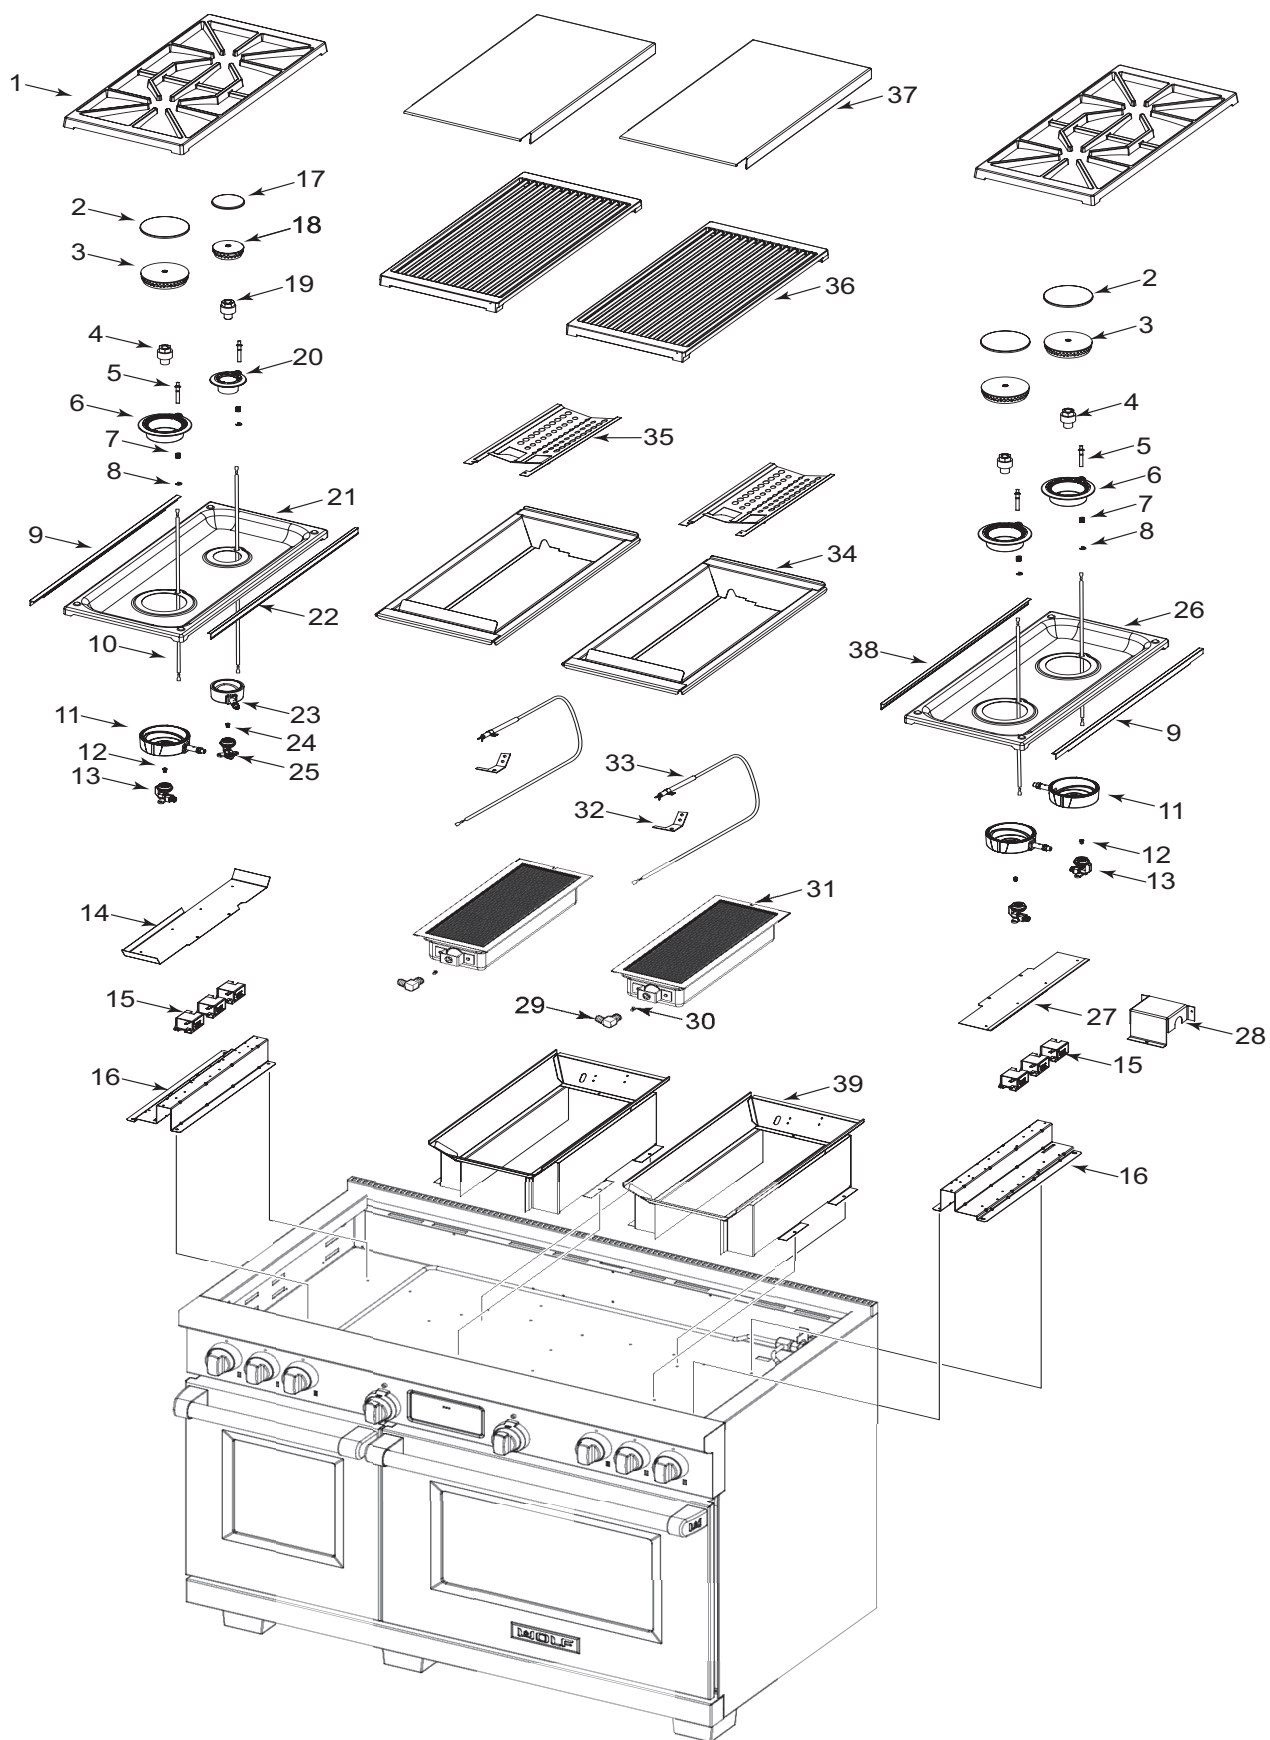

48" Dual Fuel Range Top Exploded View for DF484DC

48" Dual Fuel Range Top Parts List for DF484CG

<u>Ref #</u>	<u>Part #</u>	<u>Description</u>
1	802431	Grate, Burner W/Rubber Pad
2	804514	Burner Cap Assy, Lg
3	804875	Burner Head, Lg
4	802146	Venturi, Lg
5	805299	Igniter, 9.2K
	802449	Igniter, 15K
6	802399	Inner Distribution Ring, Lg
7	720824	Spring, Electrode
8	802499	Clip, Electrode
9	802421	Pan Extrusion
10	801274	Lead Wire, 30"
11	802398	Outer Distribution Ring, Lg
	802276	Outer Distribution Ring, Lg Lp
12	804122	Orifice, Main, Nat, Lg
	804123	Orifice, Main, Lp, Lg
13	802404	Jet Holder, Lg-Natural
	802405	Jet Holder, Lg-Lp
14	805210	Deflector Shield, Burner
15	801232	Spark Module 0+1
16	802032	Burner Support
17	804512	Burner Cap Assy, Sml
18	804877	Burner Head, Sml
19	800488	Venturi, Small
20	804358	Inner Distribution Ring, Sml
21	804314	Burner Pan 4, With Simmer
22	805256	Pan Extrusion, short
23	800470	Outer Distribution Ring, Sml
	802679	Outer Dist. Ring, Small, Lp
24	801325	Orifice, Main, Nat, Sml
	801319	Orifice, Main, Lp, Sml
25	800486	Jet Holder, Sml
	802677	Jet Holder, Small, Lp
26	802069	Burner Pan 2
27	804138	Deflector Shield, Burner
28	804806	DSI Board Cover
29	802095	DSI Board
30	804633	Regulator Box Top
31	802120	Ir Weld Assy, Griddle
32	800258	Elbow 3/8" X 3/8"
33	800837	Orifice, Ir, Nat # 50 Char
	801011	Orifice, Ir Lp #57 Char
34	714901	Infrared Burner Assy- Char
	806739	Infared Burner, Griddle - DF
35	804178	Bracket, Spaker Ir
36	804317	Electrode, 24
37	802453	Char Pan
38	805294	Radiant - Char, Rear
39	802136	Grate, Charbroiler
40	804320	Charbroiler Cover
41	802120	Ir Weld Assy, Griddle
42	802089	Solenoid, Single
43	800047	Orifice, Ir Nat # 46 Griddle
	805252	Orifice, Ir Lp 1.15mm Griddle
44	804805	Solenoid Cover
45	802264	Thermostat Support Assy
46	805292	Insulation, T-Stat
47	804690	Insulation, Griddle
48	802282	Grease Tray, Single Griddle
49	804111	Griddle Plate Assy
50	804319	Griddle Cover, Single

Not Shown for DF486C

804874	O-Ring Seal Kit - Lg Burner	804124	Orifice, Simmer, Nat, Lg
804876	O-Ring Seal Kit - Sml Burner	804125	Orifice, Simmer, Lp, Lg
802326	Wire Harness, Main	802947	Orifice, Simmer, Nat, Sml
802489	Wire Harness , DF486CG	802948	Orifice, Simmer, Lp, Sml
		804372	Wok Grate w/Feet