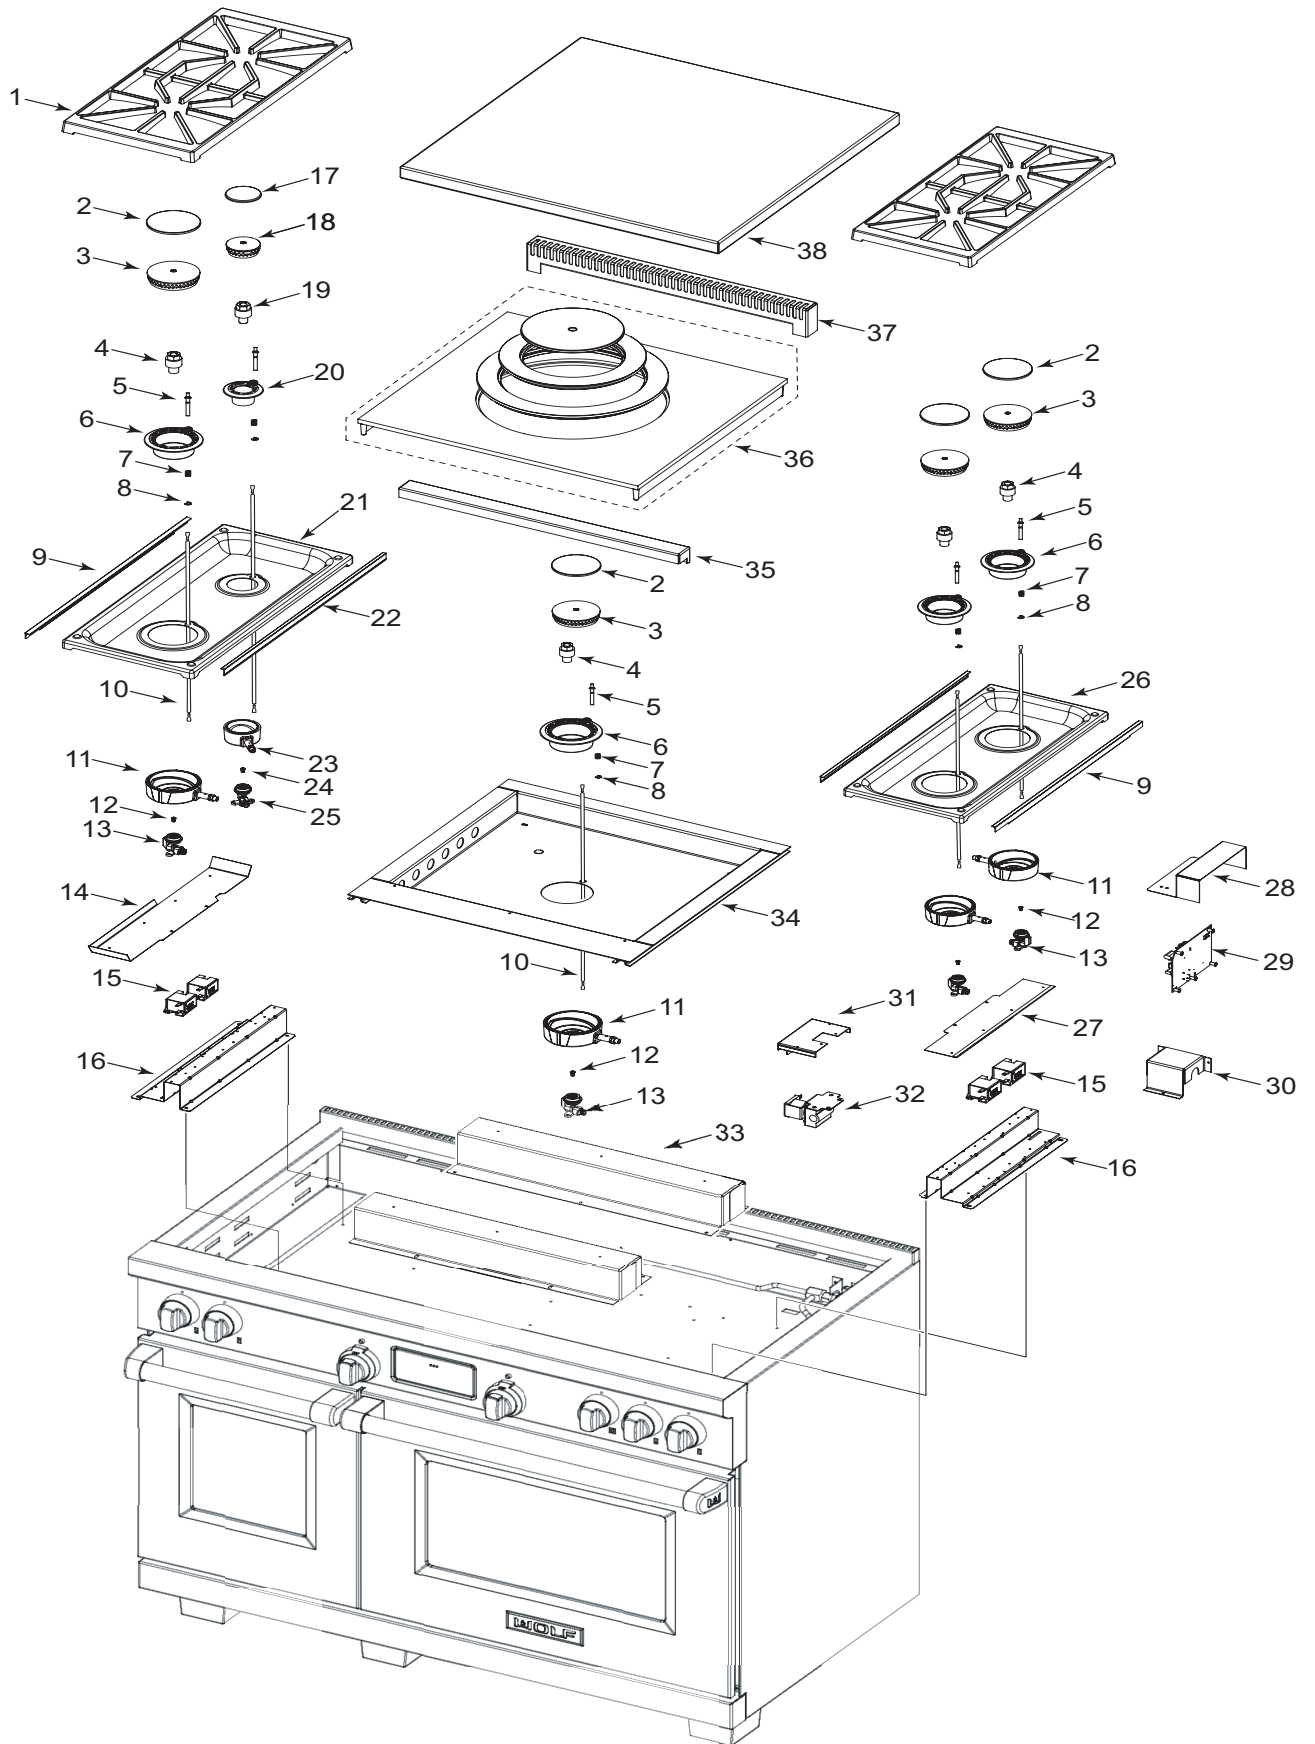

48" Dual Fuel Range Top Exploded View for DF484F

48" Dual Fuel Range Top Parts List for DF484DG

<u>Ref #</u>	<u>Part #</u>	<u>Description</u>
1	802431	Grate, Burner W/Rubber Pad
2	804514	Burner Cap Assy, Lg
3	804875	Burner Head, Lg
4	802146	Venturi, Lg
5	805299	Igniter, 9.2K
	802449	Igniter, 15K
6	802399	Inner Distribution Ring, Lg
7	720824	Spring, Electrode
8	802499	Clip, Electrode
9	802421	Pan Extrusion
10	801274	Lead Wire, 30"
11	802398	Outer Distribution Ring, Lg
	802276	Outer Distribution Ring, Lg Lp
12	804122	Orifice, Main, Nat, Lg
	804123	Orifice, Main, Lp, Lg
13	802404	Jet Holder, Lg-Natural
	802405	Jet Holder, Lg-Lp
14	805210	Deflector Shield, Burner
15	801232	Spark Module 0+1
16	802032	Burner Support
17	804512	Burner Cap Assy, Sml
18	804877	Burner Head, Sml
19	800488	Venturi, Small
20	804358	Inner Distribution Ring, Sml
21	804314	Burner Pan 2, With Simmer
22	805256	Pan Extrusion, short
23	800470	Outer Distribution Ring, Sml
	802679	Outer Dist. Ring, Small, Lp
24	801325	Orifice, Main, Nat, Sml
	801319	Orifice, Main, Lp, Sml
25	800486	Jet Holder, Sml
	802677	Jet Holder, Small, Lp
26	802069	Burner Pan 2
27	804138	Deflector Shield, Burner
28	804806	DSI Board Cover
29	802095	DSI Board
30	804633	Regulator Box Top
31	802120	Ir Weld Assy, Griddle
32	802089	Solenoid, Single
33	800258	Elbow 3/8" X 3/8"
34	800047	Orifice, Ir Nat # 46 Griddle
	805252	Orifice, Ir Lp 1.25mm Griddle
35	804805	Solenoid Cover
36	806739	Infrared Burner, Griddle - DF
37	804178	Bracket, Spaker Ir
38	804317	Electrode, 24
39	802264	Thermostat Support Assy
40	805292	Insulation, T-Stat
41	804690	Insulation, Griddle
42	804112	Griddle Plate Assy
43	802438	Grease Tray, Double Griddle
44	804321	Griddle Cover, Double

Not Shown for DF484DG

804874	O-Ring Seal Kit - Lg Burner	804124	Orifice, Simmer, Nat, Lg
804876	O-Ring Seal Kit - Sml Burner	804125	Orifice, Simmer, Lp, Lg
802326	Wire Harness, Main	802947	Orifice, Simmer, Nat, Sml
802491	Wire Harness, DF484DG	802948	Orifice, Simmer, Lp, Sml
		804372	Wok Grate w/Feet
		719377	Fitting, Straight 3/8" (Solenoid)