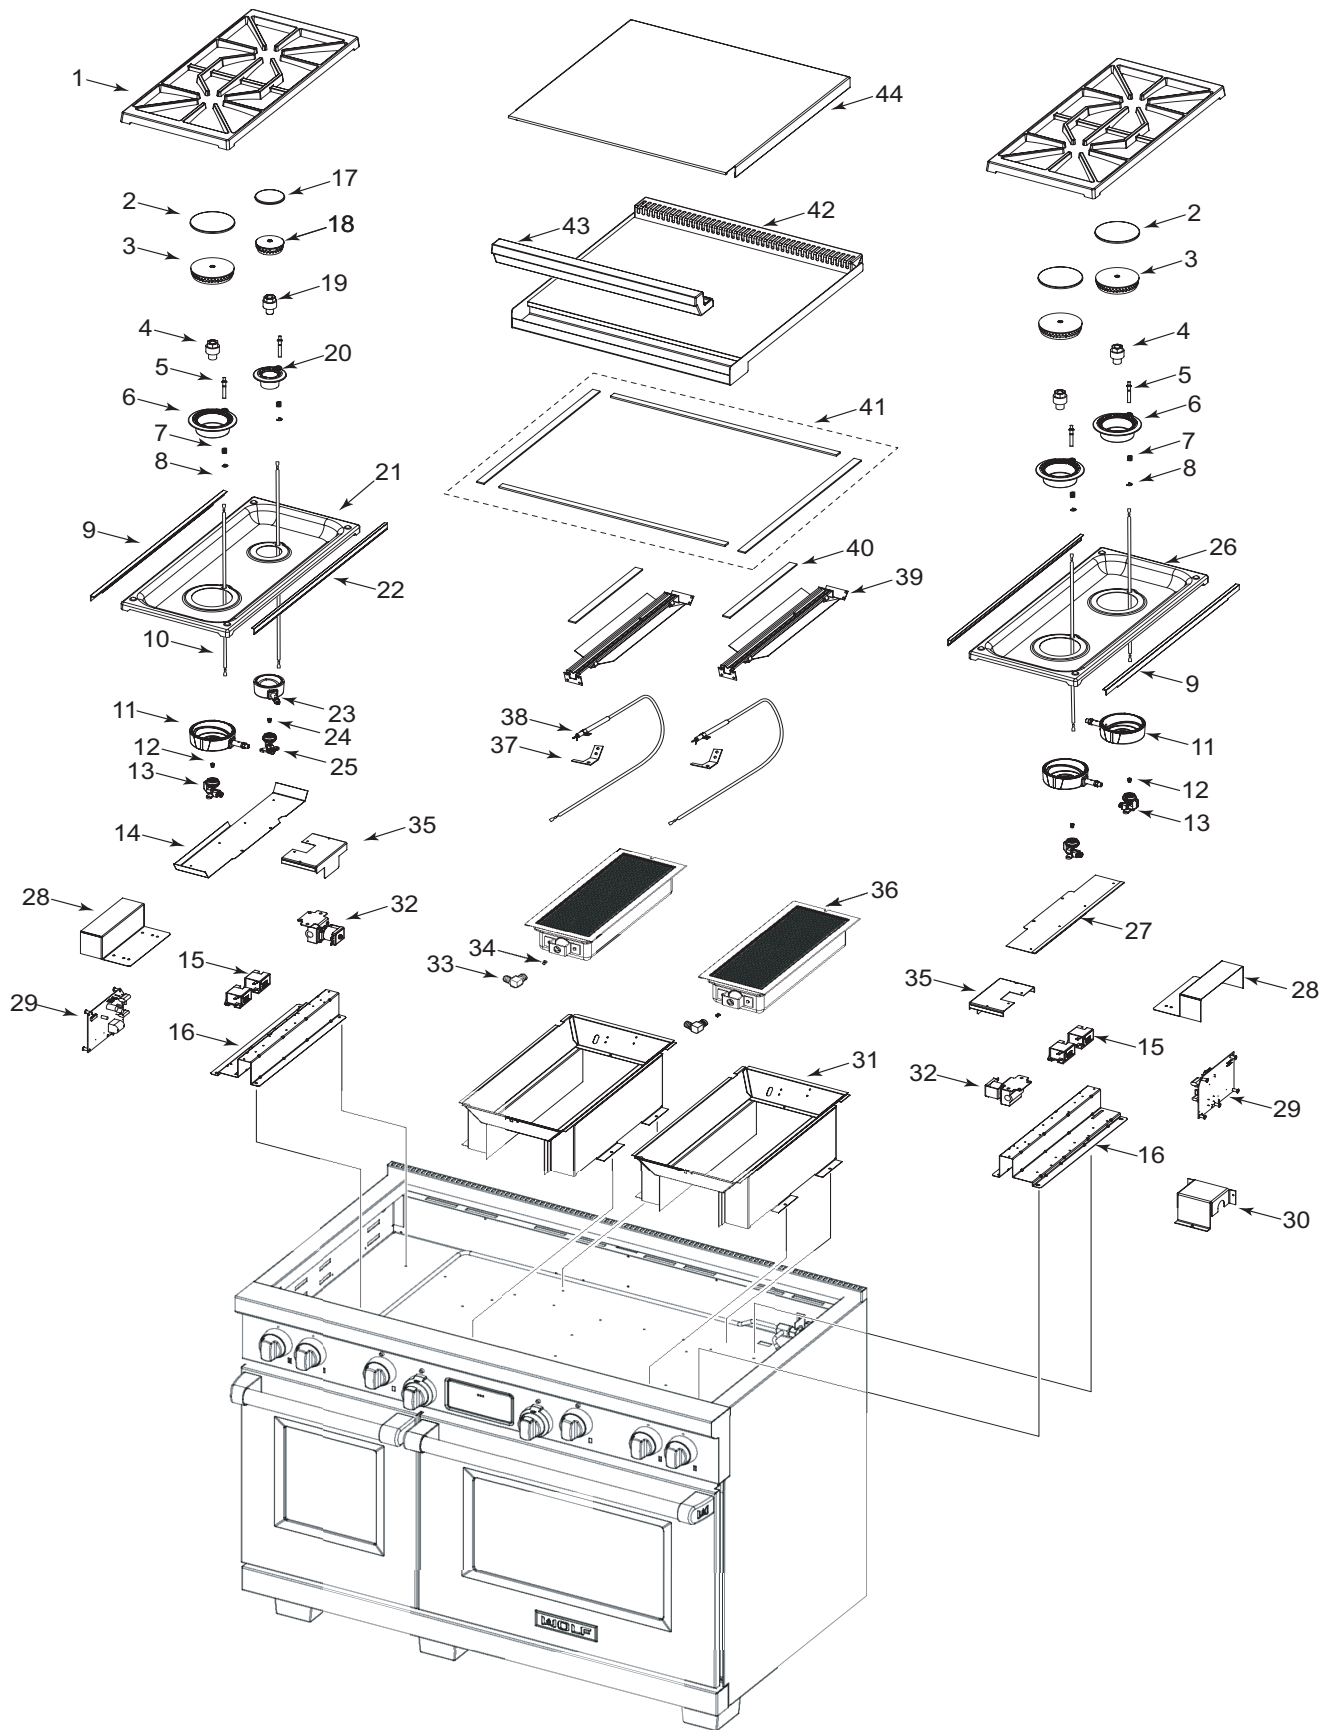

48" Dual Fuel Range Top Exploded View for DF484DG

48" Dual Fuel Range Top Parts List for DF484DC

<u>Ref #</u>	<u>Part #</u>	<u>Description</u>
1	802431	Grate, Burner W/Rubber Pad
2	804514	Burner Cap Assy, Lg
3	804875	Burner Head, Lg
4	802146	Venturi, Lg
5	805299	Igniter, 9.2K
	802449	Igniter, 15K
6	802399	Inner Distribution Ring, Lg
7	720824	Spring, Electrode
8	802499	Clip, Electrode
9	802421	Pan Extrusion
10	801274	Lead Wire, 30"
11	802398	Outer Distribution Ring, Lg
	802276	Outer Distribution Ring, Lg Lp
12	804122	Orifice, Main, Nat, Lg
	804123	Orifice, Main, Lp, Lg
13	802404	Jet Holder, Lg-Natural
	802405	Jet Holder, Lg-Lp
14	805210	Deflector Shield, Burner
15	801232	Spark Module 0+1
16	802032	Burner Support
17	804512	Burner Cap Assy, Sml
18	804877	Burner Head, Sml
19	800488	Venturi, Small
20	804358	Inner Distribution Ring, Sml
21	804314	Burner Pan 2, With Simmer
22	805256	Pan Extrusion, short
23	800470	Outer Distribution Ring, Sml
	802679	Outer Dist. Ring, Small, Lp
24	801325	Orifice, Main, Nat, Sml
	801319	Orifice, Main, Lp, Sml
25	800486	Jet Holder, Sml
	802677	Jet Holder, Small, Lp
26	802069	Burner Pan 2
27	804138	Deflector Shield, Burner
28	804633	Regulator Box Top
29	800258	Elbow 3/8" X 3/8"
30	800837	Orifice, Ir, Nat # 50 Char
	801011	Orifice, Ir Lp #57 Char
31	714901	Infrared Burner Assy- Char
32	804178	Bracket, Spaker Ir
33	804317	Electrode, 24
34	802453	Char Pan
35	805294	Heat Deflector
36	802136	Grate, Charbroiler
37	804320	Charbroiler Cover
38	805256	Pan Extrusion, short
39	802120	Ir Weld Assy, Griddle

Not Shown for DF484DC

804874	O-Ring Seal Kit - Lg Burner	804124	Orifice, Simmer, Nat, Lg
804876	O-Ring Seal Kit - Sml Burner	804125	Orifice, Simmer, Lp, Lg
802326	Wire Harness, Main	802947	Orifice, Simmer, Nat, Sml
802490	Wire Harness , DF484DC	802948	Orifice, Simmer, Lp, Sml
		804372	Wok Grate w/Feet