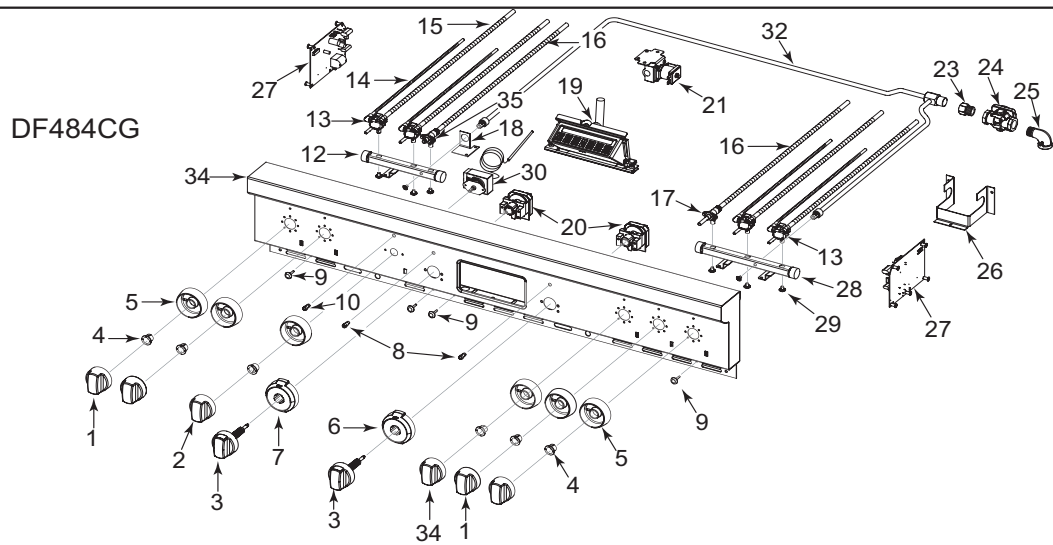

48" Dual Fuel Range Manifold Parts List (2 of 2)

<u>Ref #</u>	<u>Part #</u>	<u>Description</u>
1	802107	Burner Knob, Red
	804141	Burner Knob, Black
2	802112	Griddle Knob, Red
	804142	Griddle Knob, Black
3	802238	Oven Selector Knob, Red
	802239	Oven Selector Knob, Black
4	804137	Knob Insert, Nyliner
5	804639	Burner Knob, Bezel, Platinum
	802082	Burner Knob, Bezel, Chrome
	804637	Burner Knob, Bezel, Brass
6	804642	Function Selector Bezel, Platinum
	802081	Function Selector Bezel 30/36, Crm
	804640	Function Selector Bezel 30/36, Brass
7	804645	Selector Bezel-Platinum, 18df
	802206	Selector Bezel-Chrome, 18df
	804643	Selector Bezel-Brass, 18df
8	804067	Indicator Light, 2V LED
9	805293	Bumper, Door, Df
10	804068	Indicator Light, Griddle 120V LED
11	802368	Bullnose Weldment, DF484DG
12	804324	Gas Manifold, Griddle
13	802018	Burner Valve, Df - Ng
	802400	Burner Valve, Df - LP
	804349	Valve, 9.2k Burner, Df Ng
	804356	Valve, 9.2k Burner, Df LP
	807141	Valve Switch
14	803177	Flex Tubing Service Kit, 3/16"x23"
15	803176	Flex Tubing Service Kit, 1/4"x24"
16	803176	Flex Tubing Service Kit, 1/4"x24"
17	802199	Valve, Char-Fr Top, DF
18	804310	Bracket, Manifold Support
19	806828	ECH Assembly, Double
20	802240	Selector Switch
21	802089	Solenoid, Single
22	802126	Gas Line, DF484DG, DF484F
23	804149	Adapter, .50 X .50 Pipe
24	801097	Regulator, Gas Valve
25	804150	Street Elbow, .50 Black Pipe
26	802475	Regulator Box, Bottom
27	802095	Direct Spark Ignition Board (DSI)
28	804327	Gas Manifold, 3 Valve
29	802439	Manifold Screw
30	805787	Thermostat, Griddle, DF
31	802366	Bull Nose Weldment, DF484DC
32	802125	Gas Line, DF486C, DF484CG, DF484DC & DF484DG
33	802111	Charbroiler, Front Knob, Red
	804143	Charbroiler, Front Knob, Black
34	802364	Bull Nose Weldment, DF484CG
35	802200	Valve, Griddle Shut Off

Not Shown

804071	Wire Harness, Pod To Knob Df
713810	Switch, Valve Ignition - FT, Char
719377	Fitting, Straight 3/8" (Solenoid)

48" Dual Fuel Range Manifold Exploded View (2 of 2)