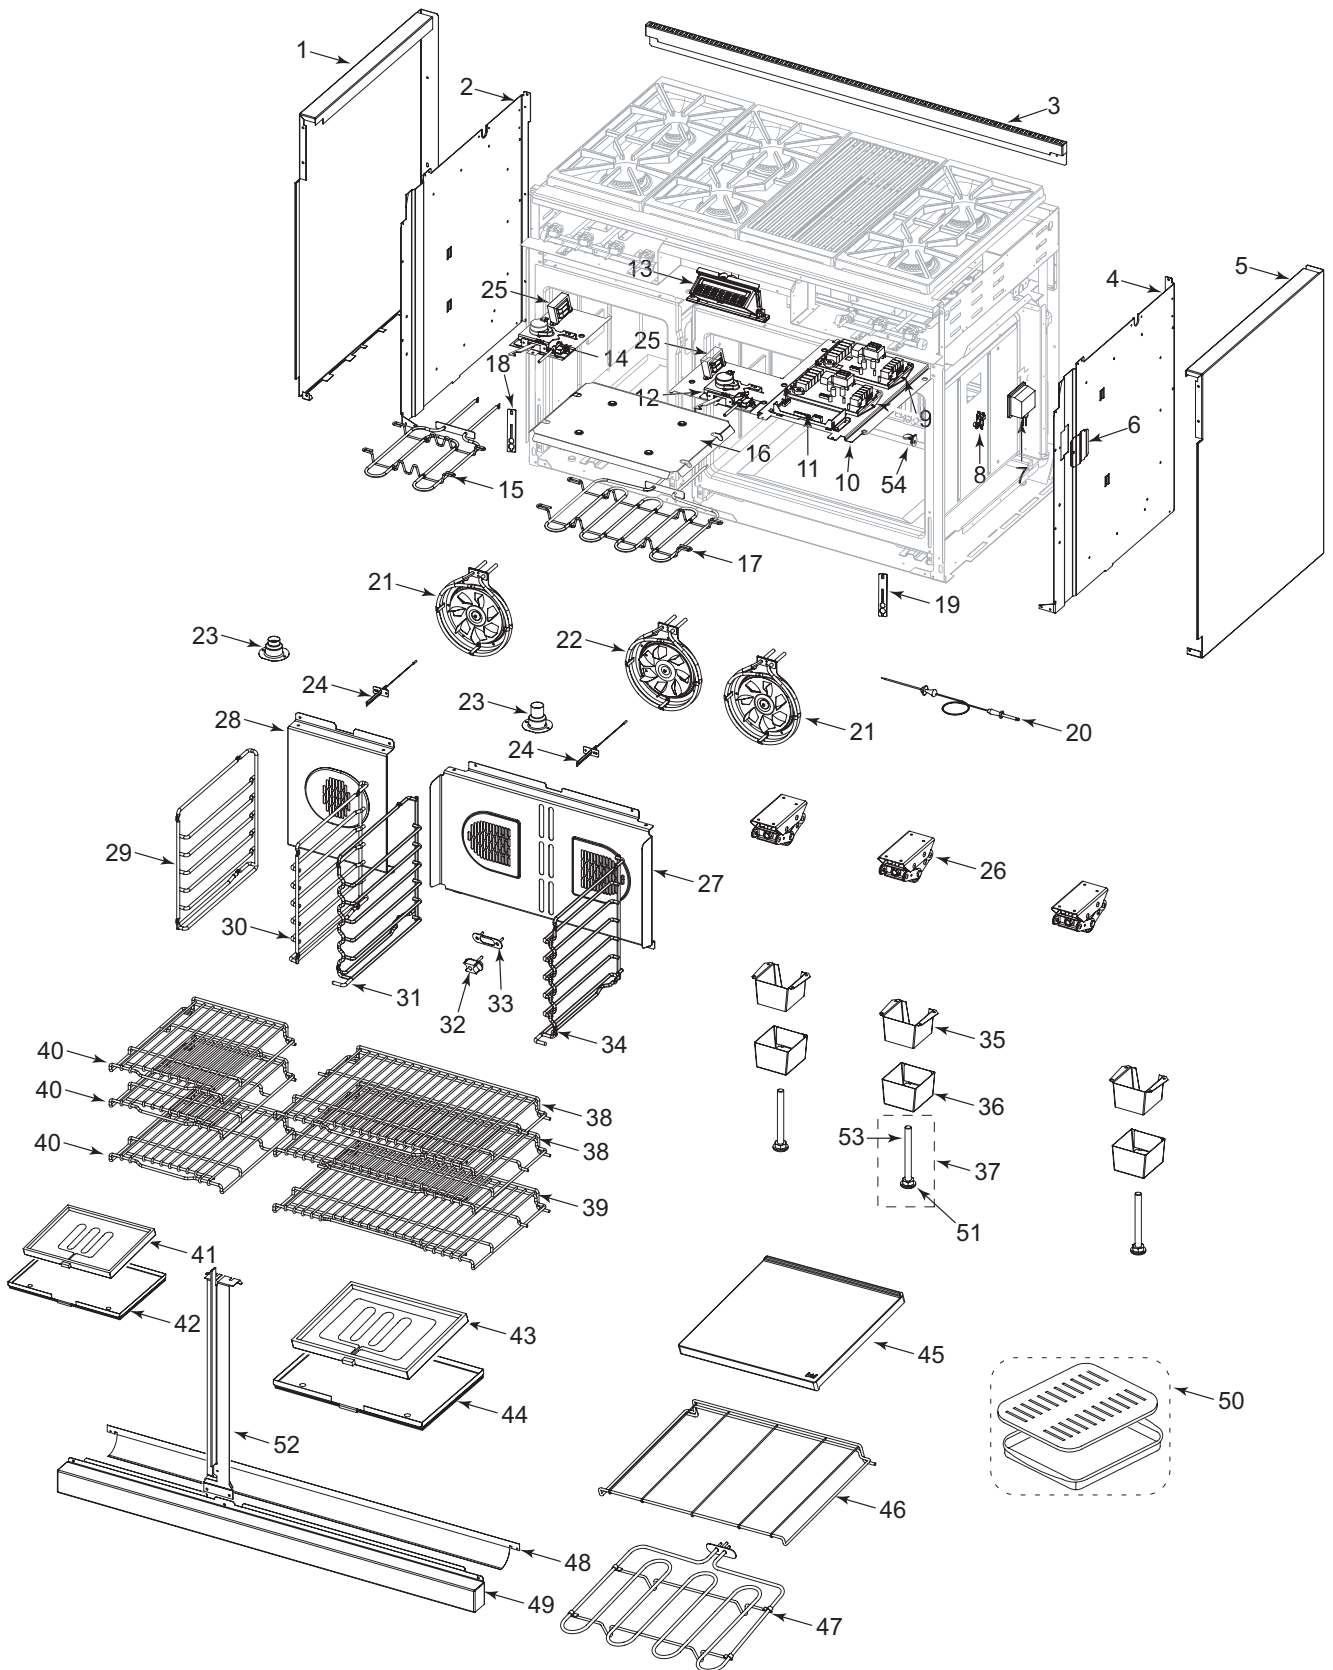

WOLF® Dual Fuel Ranges Parts List with Exploded Views

48" Dual Fuel Range Cavity and Side Exploded View

48" Dual Fuel Range Door Parts List

NOTE: 802273 Logo (Ref#20) will need to be ordered when ordering door parts requiring disassembly of 30" door Only

<u>Ref #</u>	<u>Part #</u>	<u>Description</u>	<u>Ref #</u>	<u>Part #</u>	<u>Description</u>
1	802444	Gasket, Door 18"	19	802227	Handle End Cap, Inner Right
2	807060	Weldment, Door Liner 18DF	20	802273	Dual Fuel Logo
3	804617	Gasket Short, Door 18df	21	802063	Handle Bar, 30df
4	805760	Small Glass Pack Assy.	22	802061	Handle End Cap, Right
5	802151	Hinge, Spring	23	802429	Reinforcement Bracket, Door
6	802150	Hinge, Hydraulic	24	802044	Door Baffle, 30df
7	804088	Insulation, Inner Door, 18df	25	802244	Bracket, Door Liner, 30df
8	804090	Insulation, Side Hinge, 18df	26	804077	Insulation, Outer Door, 30df
9	804078	Insulation, Inner Door, 18df	27	804089	Insulation, side Hinge, 30df
10	802330	Striker Plate, Door	28	804087	Insulation, Inner Door, 30df
11	802223	Bracket, door Liner, 18df	29	802150	Hinge, Hydraulic
12	802047	Door Baffle, 18	30	802149	Hinge, Spring
13	804361	Bracket, Glass Pack Retainer	31	802395	Large Glass Packet Assy.
14	805212	Heat Shield, Weld Assy, 18df	32	804618	Gasket Short, Door 30df
15	802042	Door Skin, 18"	33	807061	Weldment, Door Liner 30"/48"
16	802062	Handle End Cap, Left	34	802445	Gasket, Door 30
17	802064	Handle Bar 18"	35	800523	Left Door Rack Guide Assy 30"
18	802228	Handle End Cap, Inner Left	36	800522	Right Door Rack Guide Assy 30"
			37	806811	Door Spacer Assy., - DF48
			38	802274	Door Skin, 30DF
			39	804098	Seal , Rope - 1/4" Grey

NOTE: 18" and 30" Door Assy - Special Order Only. Call Factory Parts or Customer Service

Not Shown

803273	Pin, Pilot
804396	8-32x .375 Set Screw (Handle End Cap)