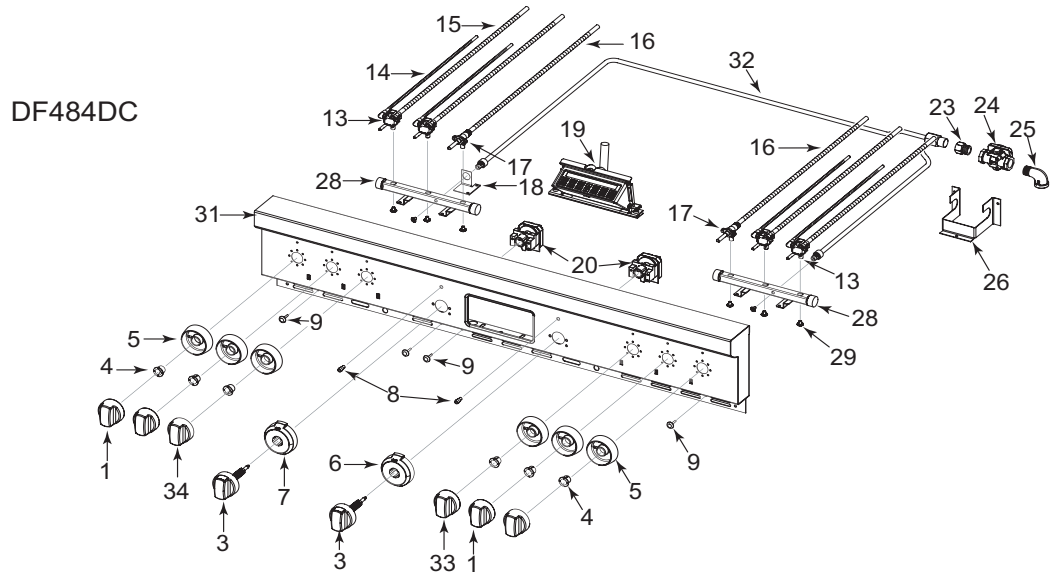

48" Dual Fuel Range Manifold Parts List (2 of 2)

<u>Ref #</u>	<u>Part #</u>	<u>Description</u>
1	802107	Burner Knob, Red
	804141	Burner Knob, Black
2	802112	Griddle Knob, Red
	804142	Griddle Knob, Black
3	802238	Oven Selector Knob, Red
	802239	Oven Selector Knob, Black
4	804137	Knob Insert, Nyliner
5	804639	Burner Knob, Bezel, Platinum
	802082	Burner Knob, Bezel, Chrome
	804637	Burner Knob, Bezel, Brass
6	804642	Function Selector Bezel, Platinum
	802081	Function Selector Bezel 30/36, Crm
	804640	Function Selector Bezel 30/36, Brass
7	804645	Selector Bezel-Platinum, 18df
	802206	Selector Bezel-Chrome, 18df
	804643	Selector Bezel-Brass, 18df
8	804067	Indicator Light, 2V LED
9	805293	Bumper, Door, Df
10	804068	Indicator Light, Griddle 120V LED
11	802368	Bullnose Weldment, DF484DG
12	804324	Gas Manifold, Griddle
13	802018	Burner Valve, Df - Ng
	802400	Burner Valve, Df - LP
	804349	Valve, 9.2k Burner, Df Ng
	804356	Valve, 9.2k Burner, Df LP
	807141	Valve Switch
14	803177	Flex Tubing Service Kit, 3/16"x23"
15	803176	Flex Tubing Service Kit, 1/4"x24"
16	803176	Flex Tubing Service Kit, 1/4"x24"
17	802199	Valve, Char-Fr Top, DF
18	804310	Bracket, Manifold Support
19	806828	ECH Assembly, Double
20	802240	Selector Switch
21	802089	Solenoid, Single
22	802126	Gas Line, DF484DG, DF484F
23	804149	Adapter, .50 X .50 Pipe
24	801097	Regulator, Gas Valve
25	804150	Street Elbow, .50 Black Pipe
26	802475	Regulator Box, Bottom
27	802095	Direct Spark Ignition Board (DSI)
28	804327	Gas Manifold, 3 Valve
29	802439	Manifold Screw
30	805787	Thermostat, Griddle, DF
31	802366	Bull Nose Weldment, DF484DC
32	802125	Gas Line, DF486C, DF484CG, DF484DC & DF484DG
33	802111	Charbroiler, Front Knob, Red
	804143	Charbroiler, Front Knob, Black
34	802364	Bull Nose Weldment, DF484CG
35	802200	Valve, Griddle Shut Off

Not Shown

804071	Wire Harness, Pod To Knob Df
713810	Switch, Valve Ignition - FT, Char
719377	Fitting, Straight 3/8" (Solenoid)

48" Dual Fuel Range Manifold Exploded View (2 of 2)