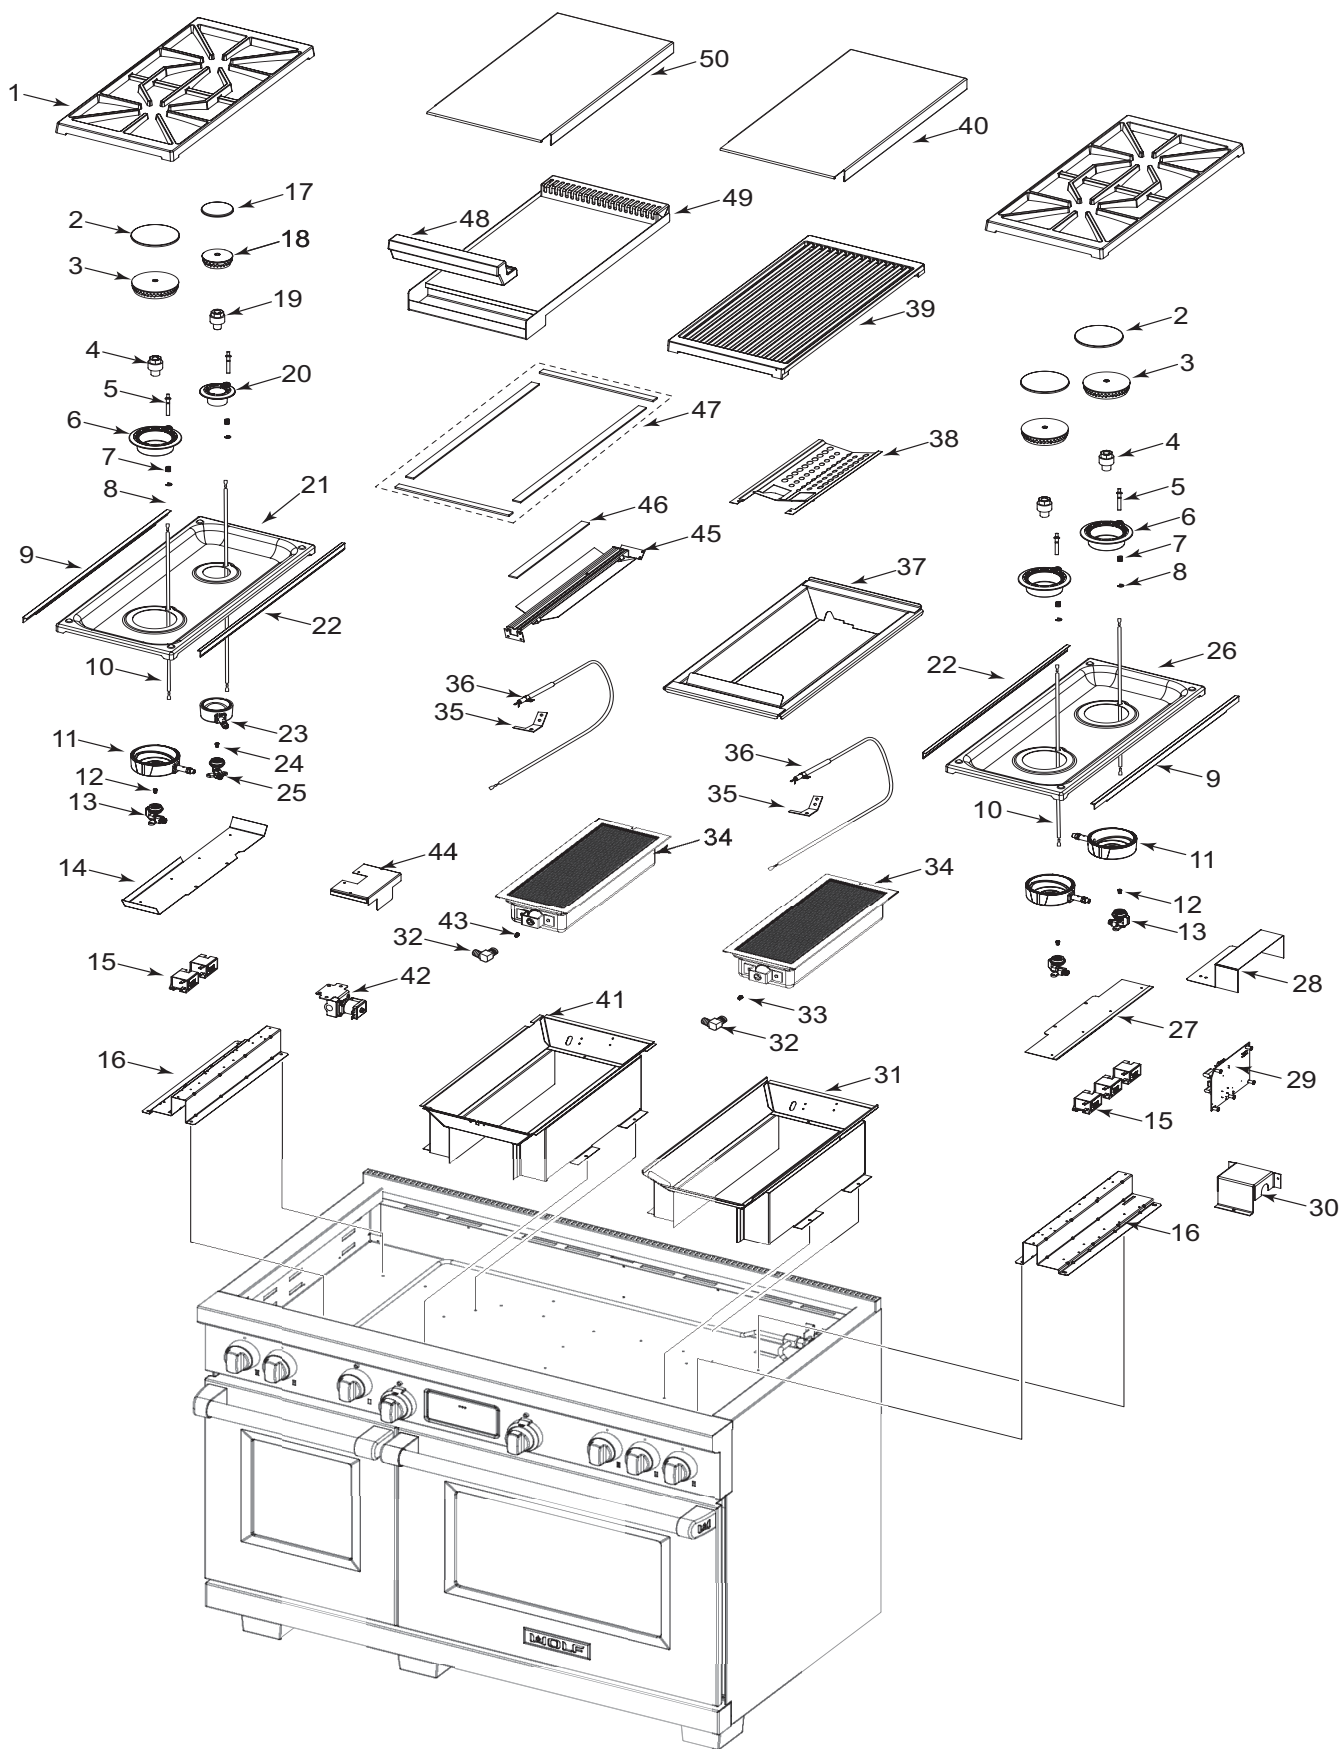

48" Dual Fuel Range Top Exploded View for DF484CG

48" Dual Fuel Range Cavity and Side Parts List

<u>Ref #</u>	<u>Part #</u>	<u>Description</u>	<u>Ref #</u>	<u>Part #</u>	<u>Description</u>
1	802406	Outer Side Panel-Left,	28	802072	Convection Baffle, 18"
2	802073	Inner Side, Left	29	802195	Oven Rack Guide-Left (18DF)
3	804051	Island Trim DF48	30	802196	Oven Rack Guide-Right (18DF)
4	802074	Inner Side, Right	31	805279	Guide, Rack Lt, DF
5	802407	Outer Side Panel-Right,	32	803141	Receptacle, Plug Ceramic
6	802035	Cover Meat Probe Access	33	801417	Plate, Retainer
7	800307	Light, Oven	34	805280	Guide, Rack Rt, DF
8	800942	Switch, Probe	35	802321	Leveling Leg, Cosmetic Upper
9	806829	Power Relay Board, Df18	36	802309	Front Leg Weldment, Lower
	806830	Power Relay Board	37	802396	Front Leg Bolt Assy
10	802097	Plate, Control Board	38	804338	Rack, Oven Flat,
11	806825	Control Board (DF48)	39	804339	Rack, Oven Bent,
12	802257	Door Latch, Motorized	40	802216	Oven Rack, 18 DF
13	806828	ECH Assembly, Double	41	802012	Element, Bake 18"
14	802257	Door Latch, Motorized	42	804303	Bake Pan Assy, Small
15	802071	Element, Broil, 18df	43	804152	Element, Bake 2200 Watt
16	801122	Pan, Broiler Element	44	804302	Bake Pan Assy, Large
17	801120	Element, Broil 30"	45	803859	Stone, Pizza
18	805795	Retainer, Hinge, DF	46	800735	Rack, Pizza Stone
19	805795	Retainer, Hinge, DF	47	800717	Element, Pizza 3500 Watt
20	800529	Meat Probe	48	804174	Skirt Shield, 48df
21	800701	Convection Fan Assy Cw	49	802177	Skirt, 48DF
22	800699	Convection Fan Assy CCW	50	804712	Accessory Broiler Pan 30"
23	802324	Catalyst, Smoke Extended		804713	Accessory Broiler Pan 18"
24	800306	Sensor, Temperature	51	806064	Leg Bolt Pad, Front
25	800950	Transformer	52	806811	Door Spacer Assy., - DF48
26	802157	Caster, Leveling Assembly	53	806063	Leg Bolt, Front
27	802898	Convection Baffle Assembly	54	800943	Cover, Probe Switch

Not Shown

804070	Wire Harness 48/60 Oc-Pod, Df	802291	Pan, Broil Element 18"
804071	Wire Harness, Pod To Knob Df	805242	Caster, Skirt Assy-Right 3.25
802328	Wire Harness, Meat Probe Df	805243	Caster, Skirt Assy-Left 3.25
804685	Spacer, 0.5" Hinge Pocket	805244	Caster, Skirt Assy-Right 3.75
801554	Hard Fiber Flat Washer, Black	805245	Caster, Skirt Assy-Left 3.75
802420	Hinge, Adjustable	805246	Caster, Skirt Assy-Right 4.25
801949	Pizza Peel	805247	Caster, Skirt Assy-Left 4.25
803816	Lamp Bulb	805248	Caster, Skirt Assy-Right 4.75
805732	Shoulder Screw (Bull Nose)	805249	Caster, Skirt Assy-Left 4.75
803379	8-18x1/2" Screw , Retainer Clip	807438	Shield, Control Board - DF