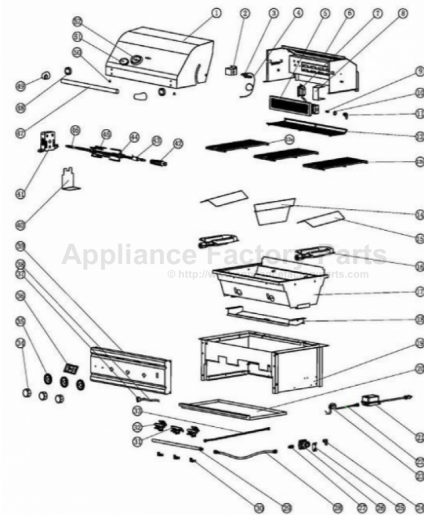

[Find Your RCS Grill Parts - Select From 10 Models](#)

----- Manual continues below -----