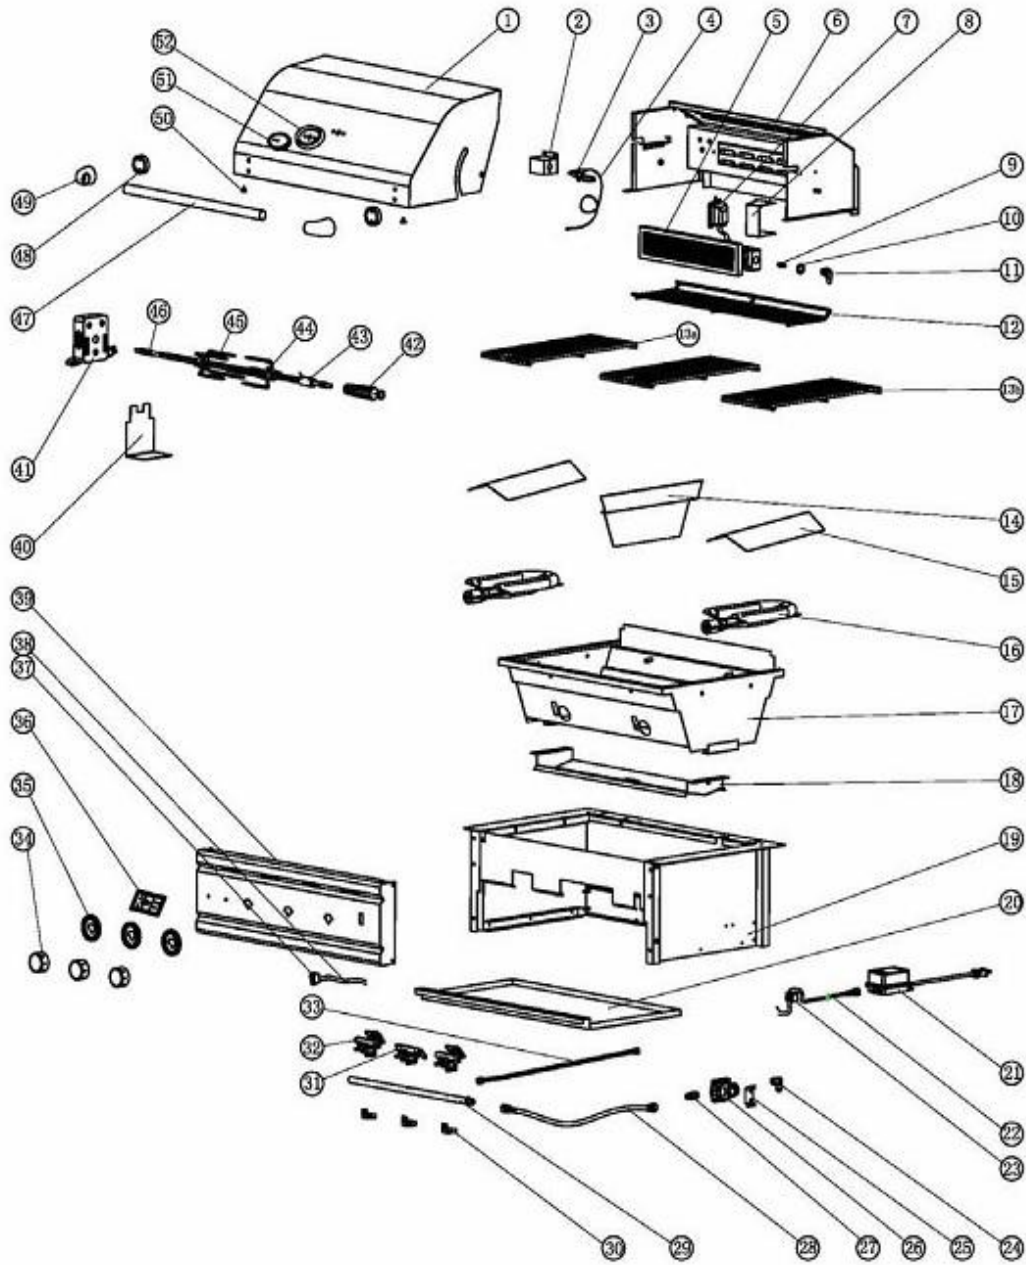

# RON27a/RON36a Parts List

ITEM	PART#	DESCRIPTION	QTY.	
			RON27a	RON36a
1	RON001	27"-TOP HOOD	1	
	RON002	36"-TOP HOOD		1
2	RON003	IGNITOR BRACKET-I.R.BURNER	1	1
3	RON004	IGNITOR-I.R.BURNER	1	1
4	RON005	27"-WIRE(1400mm) -I.R.BURNER	1	
	RON006	36"-WIRE(1600mm) -I.R.BURNER		1
5	RON007	27" -I.R.BURNER	1	
	RON008	36" -I.R.BURNER		1
6	RON009	27"-REAR HOOD	1	
	RON010	36"-REAR HOOD		1
7	RON011	LIGHT	1	1
8	RON012	LIGHT BOX	1	1
9	RON013	27"-ORIFICE(LP $\phi$ 1.0) -I.R.BURNER	1	
		27"-ORIFICE(NG $\phi$ 1.5) -I.R.BURNER	1	
	RON014	36"-ORIFICE(LP $\phi$ 1.05) -I.R.BURNER		1
		36"-ORIFICE(NG $\phi$ 1.6) -I.R.BURNER		1
10	RON015	ORIFICE ELBOW NUT	1	1
11	RON016	ORIFICE ELBOW	1	1
12	RON017	27"-WARMING RACK	1	
	RON018	36"-WARMING RACK		1
13a	RON019	TOP GRATE-SMALL	1	
13b	RON020	TOP GRATE-LARGE	2	4
14	RON021	BURNER SEPARATOR	1	1
15	RON022	"V" BURNER SHIELD	2	3
16	RON023	"U" BURNER	2	3
17	RON024	27 "-INNER BASIN	1	
	RON025	36 "-INNER BASIN		1
18	RON026	27 "-CRUMB TRAY	1	
	RON027	36 "-CRUMB TRAY		1
19	RON028	27 "-BASIN FRAME	1	
	RON029	36 "-BASIN FRAME		1
20	RON030	27 "-GREASE TRAY	1	
	RON031	36 "-GREASE TRAY		1
21	RON032	TRANSFORMER 20W	1	1
22	RON033	TRANSFORMER INLET CORD	1	1
23	RON034	TERMIINAL BLOCK	1	1
24	RON035	90 DEGREE FITTING	1	1
25	RON036	REGULATOU BRACKET	1	1
26	RON037	NG REGULATOR	1	1
27	RON038	NG FLARE FITTING	1	1
28	RON039	FLEX TUBE 500mm	1	1
29	RON040	27 "-MANIFOLD PIPE	1	
	RON041	36 "-MANIFOLD PIPE		1
30	RON042	VALVE LATCH	3	4