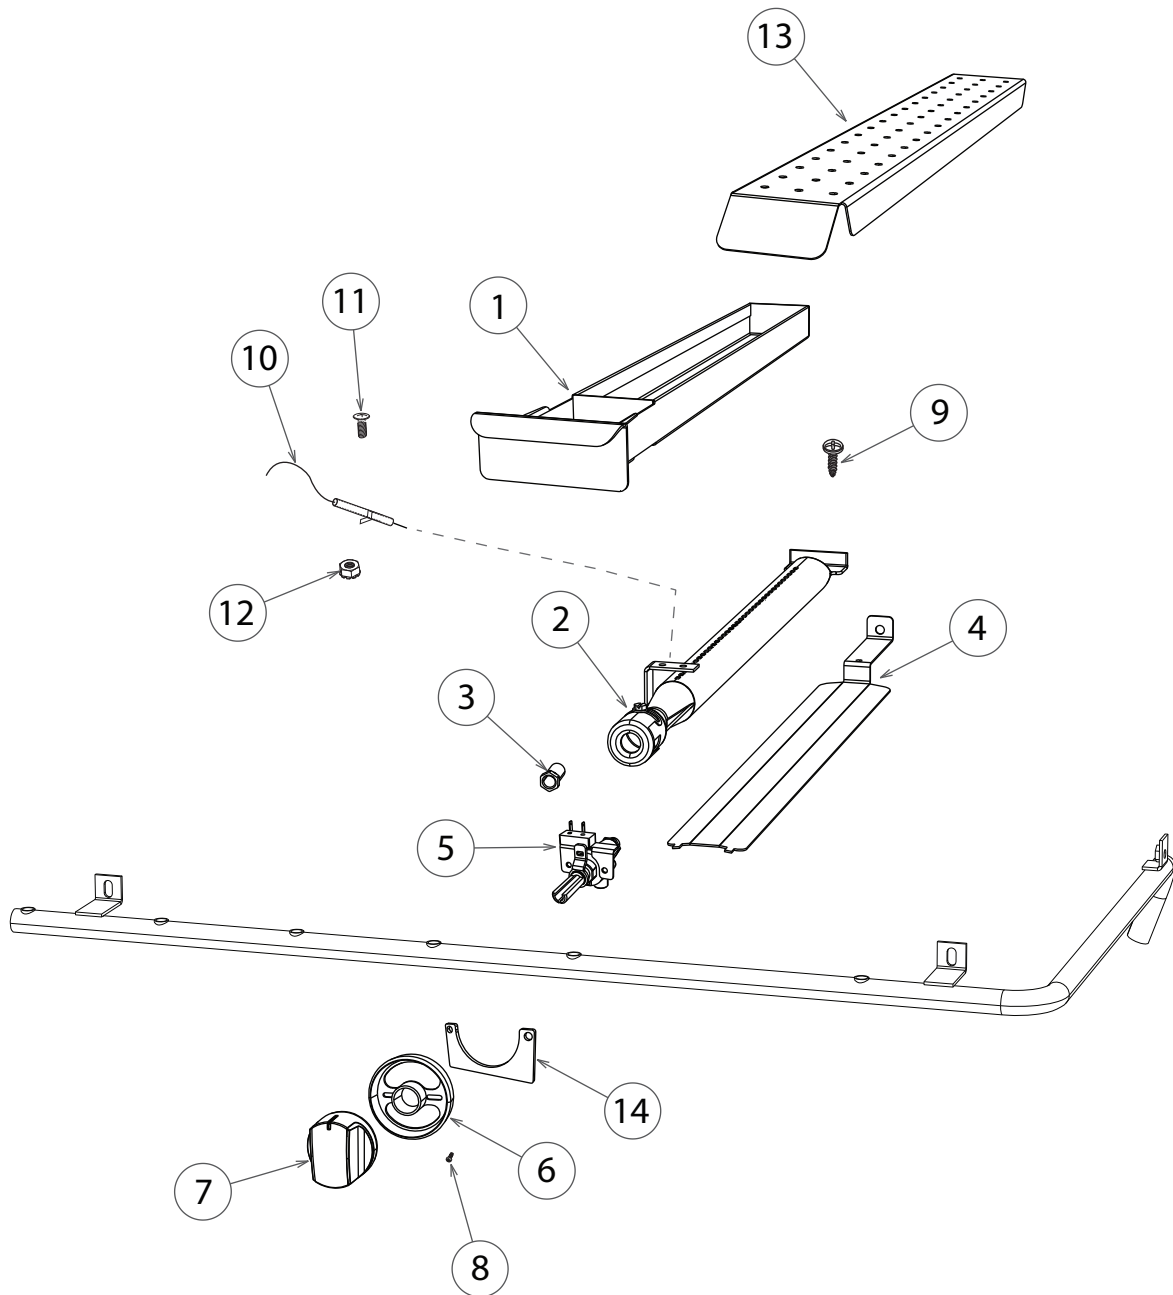

17 SMOKER BURNER COMPONENTS

REF.	PART NUMBER	PART DESCRIPTION
1	250802	TRAY CHIP WA
2	237182	BURNER SMOKER SS
3	220582	JET SPUD LG 1.15MM
4	214010	HEAT SHIELD SMOKER SUPPORT
5	250822	GAS VALVE BGC YELLOW
6	250745	BEZEL GRILL DCS
7	250777	DIAL GRILL DCS ASSY
8	211248P	SM 6-32 X 3/8 PH PAN TY F SS
9	211242P	SM 10-24X1/2 PHPN TY F SS 10PK
10	250285	ELECTRODE, SMOKER 815
11	211301	MS 4-40 X 1/4 PHRND SS
12	211358	NUT HEX 4-40 SS
13	250770	COVER CHIP TRAY
14	250789	PLATE BEZEL SUPPORT
NI	70765	KIT CONV LP TO NAT BGB48-BQR
	<i>Includes 220576</i>	<i>JET SPUD LG 2.44MM (41DMS) x 3</i>
	<i>Includes 220580</i>	<i>JET SPUD LG 0.94MM (63DMS) x 1</i>
	<i>Includes 220578</i>	<i>JET SPUD LG 1.78MM (50DMS) x 1</i>
	<i>Includes 210400</i>	<i>JET MAIN 2.00MM (47DMS) x 2</i>
	<i>Includes 210765</i>	<i>REGULATOR - 4.0 WC x 1</i>
	<i>Includes 212123</i>	<i>1/2 NPT X CLOSE NIPPLE BLK x 1</i>
	<i>Includes 212138</i>	<i>COUPLING 1/2 NPT BLACK x 1</i>
	<i>Includes 212139</i>	<i>FITTING ELBOW 3/8-27 - 9/16-24 x 1</i>
	<i>Includes 221934</i>	<i>FITTING ELBOW 3/8-27X1/4 FLARE x 1</i>
	<i>Includes</i>	<i>INSTR CONV LP-NG BGB48-BQR US x 1</i>
	<i>Includes</i>	<i>CONVERSION LABEL BGB LP-NAT x 1</i>