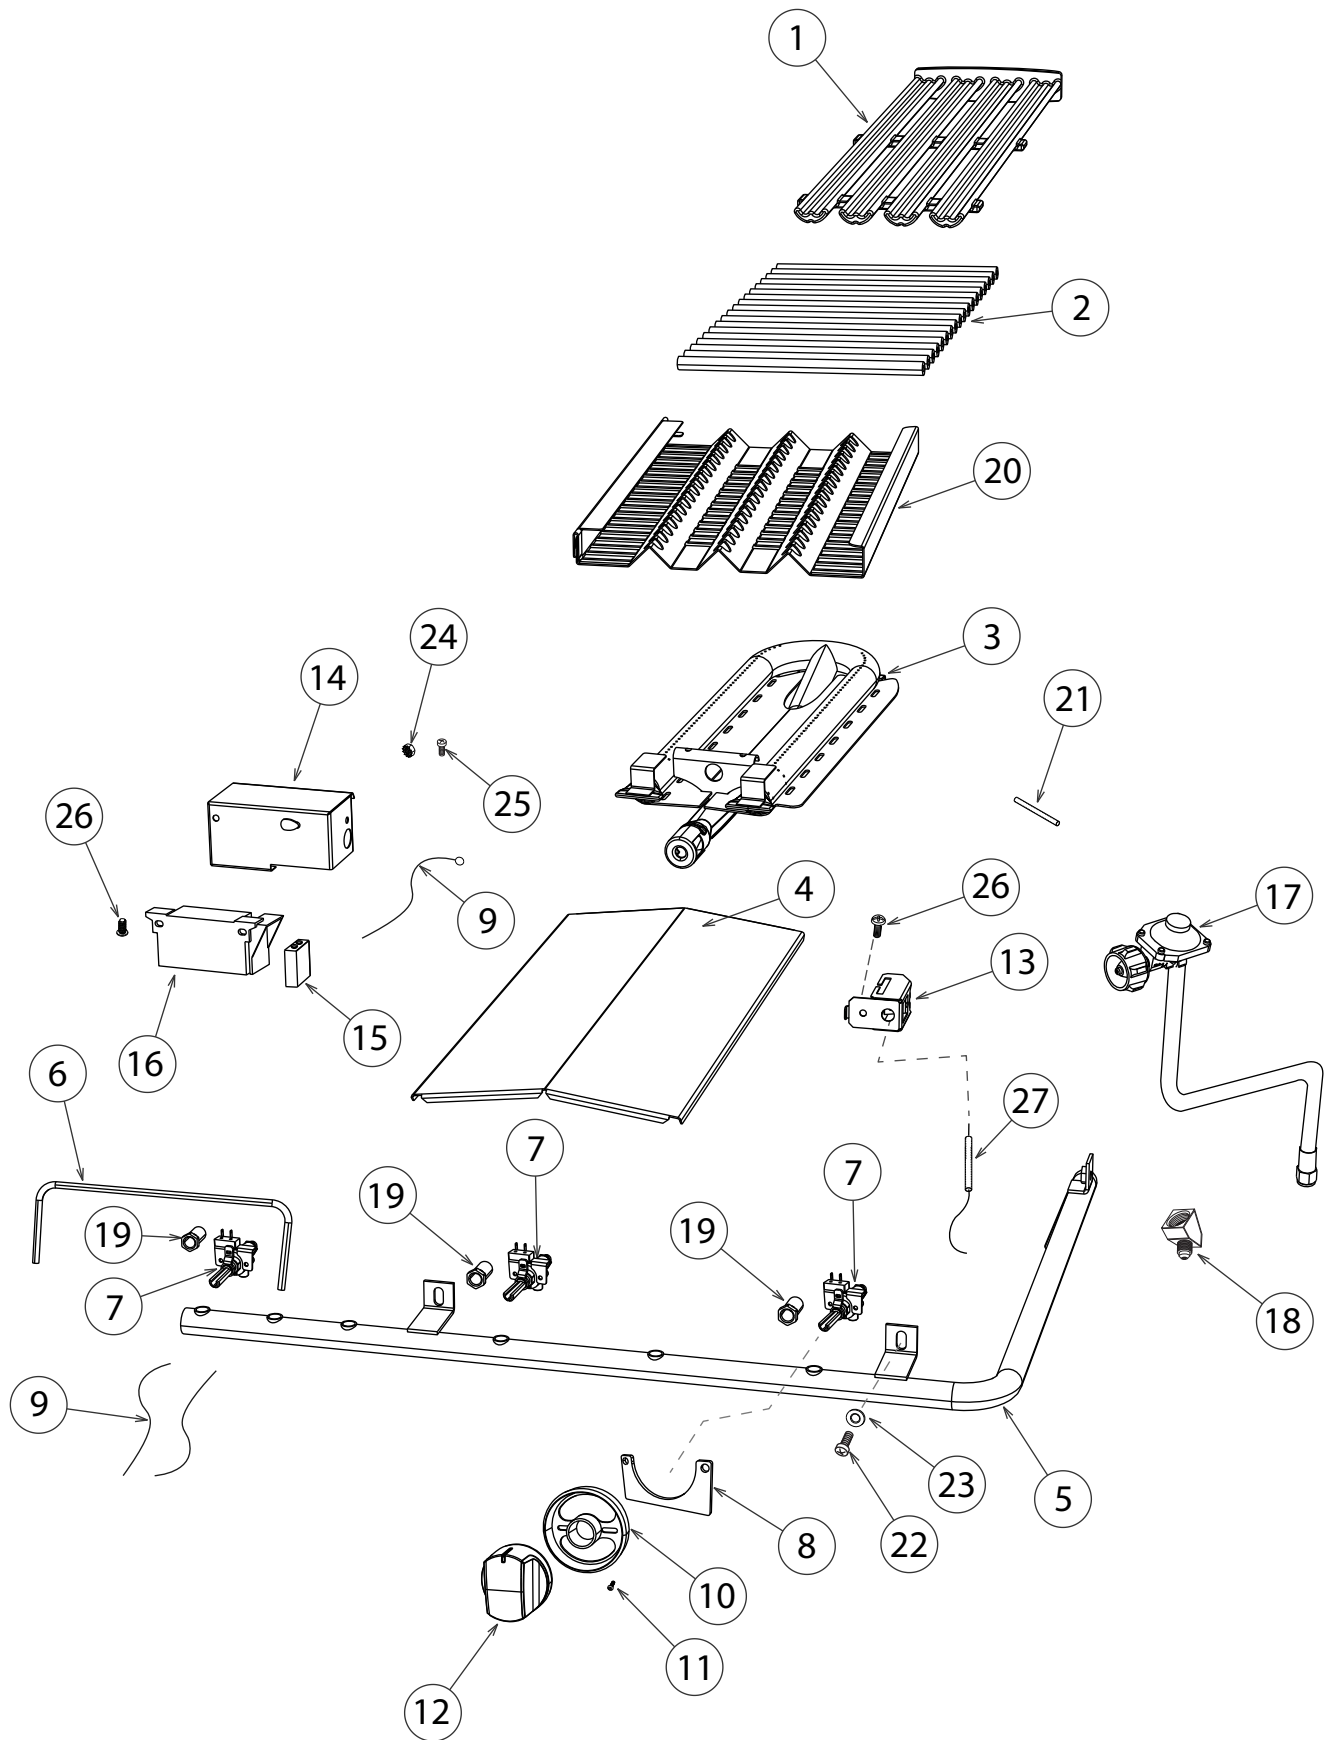

GRILL BURNER COMPONENTS	3
SIDE BURNER COMPONENTS	7
GRILL BODY COMPONENTS & ACCESSORIES	9
ROTISSERIE COMPONENTS	13
SMOKER BURNER COMPONENTS	17

Fisher & Paykel Appliances Inc.
DCS Customer Care
695 Town Center Drive, Suite 180
Costa Mesa.
CA 92626-1902
USA

Customer Care: 1-888-936-7872
Fax: (714) 372-7003
email: customer.care@fisherpaykel.com
www.dcsappliances.com

3 GRILL BURNER COMPONENTS