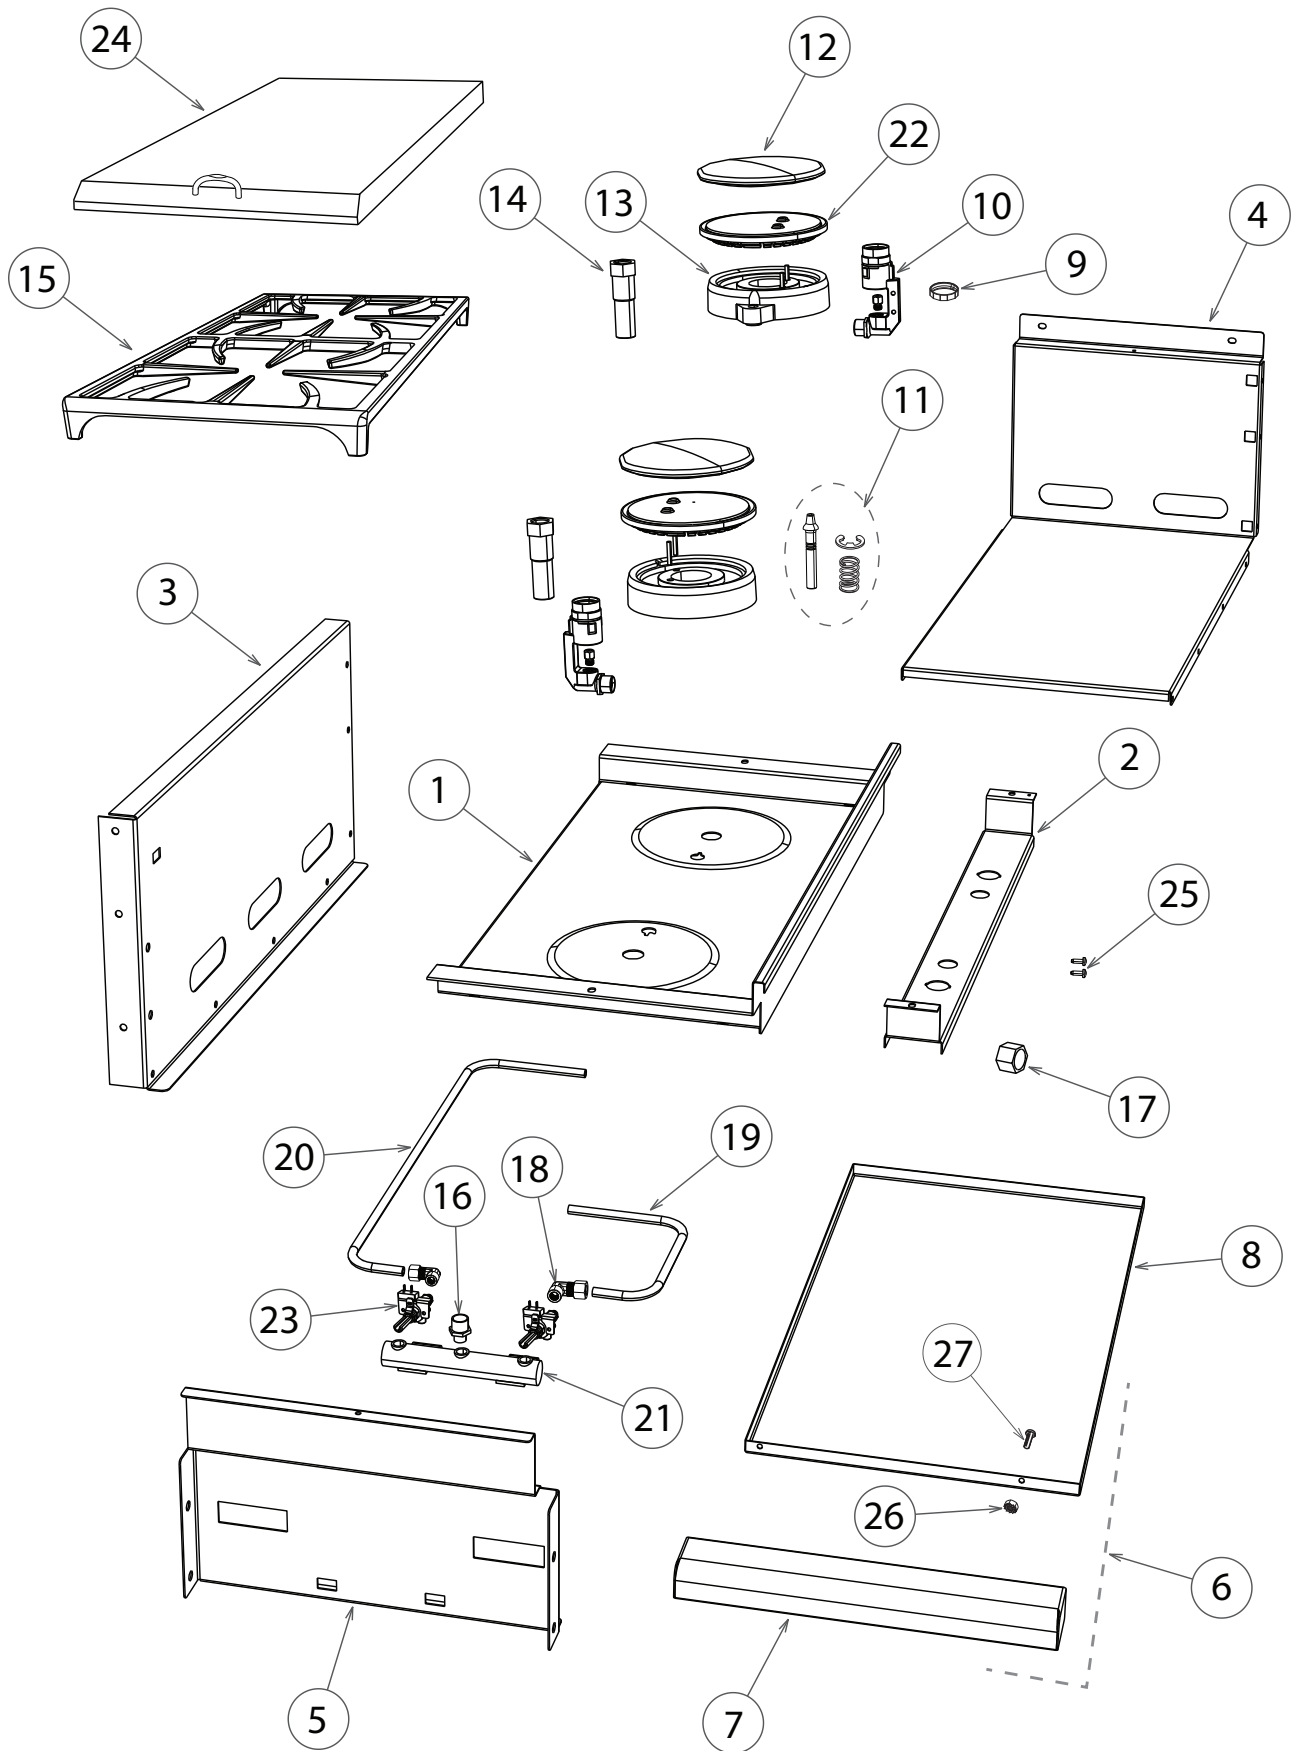

5 GRILL BURNER COMPONENTS

REF.	PART NUMBER	PART DESCRIPTION
27	250874	BGC48 BQR IGNITER KIT
	<i>Includes 250199P</i>	<i>BURNER ELECTRODE 14.0 in.</i>
	<i>Includes 250201P</i>	<i>BURNER ELECTRODE 29.0 in.</i>
	<i>Includes 250203P</i>	<i>BURNER ELECTRODE 45.0 in</i>
	<i>Includes 250202P</i>	<i>BURNER ELECTRODE 35.0 in.</i>
	<i>Includes 250286P</i>	<i>ELECTRODE ROTIS BNR 45.0 in</i>
	<i>Includes 250285P</i>	<i>ELECTRODE SMOKER 32.0 in</i>

7 SIDE BURNER COMPONENTS

REF.	PART NUMBER	PART DESCRIPTION
1	214443	PAN, SIDE BURNER WA
2	224817	HANGER BURNER BQR
3	224897	PANEL L/H SIDE BURNER
4	224898	PANEL BASE SIDE BURNER
5	224899	FRONT BAFFLE SIDE BURNER
6	224902	DRIP PAN ASSY SIDE BURNER
	<i>Includes 224904</i>	<i>HANDLE DRIP PAN SIDE BURNER</i>
	<i>Includes 224903</i>	<i>DRIP PAN SIDE BURNER</i>
	<i>Includes 211278</i>	<i>MS 10-24 X 3/8 PH TRU SS X 2</i>
	<i>Includes 211359</i>	<i>NUT HEX 10-24 SS LOCK NYLON X 2</i>
7	224904	HANDLE DRIP PAN SIDE BURNER
8	224903	DRIP PAN SIDE BURNER
9	210468P	NUT M22 JET HOLDER (PKD)
10	210543	JET HOLDER MAIN D 1.25MM
11	217994	KIT IGNITOR SPRING & CLIP
12	210608	D BURNER CAP
13	210639	12321D BURNER DCS
14	210643	VENTURI SINGLE FLOW BURNER
15	210645	GRATE BGB 132
16	212203	FITTING 1/8 NPT MALE-3/8CC
17	212312	B-NUTS 5/16
18	212396	ELBOW 3/8 F X 5/16 M
19	212399	TUBING FRONT BURNER BGB131/132
20	221956	TUBING BACK BURNER BGB131/132
21	237797	MANIFOLD 48BQR SS
22	250353	RING PORT E-BURNER
23	250824	GAS VALVE BGC BLUE
24	224874	COVER SIDE BURNER BGB48 BQR
	<i>Includes 212359</i>	<i>RUBBER BUMPER</i>
	<i>Includes 212278</i>	<i>PULL HANDLE 36/48D BBQ 131/132</i>
	<i>Includes 211477</i>	<i>MS M4 X 0.7 X 5MM PH PAN SS</i>
25	211242P	MS 10-24X1/2 PHPN TY F SS 10PK
26	211359	NUT HEX 10-24 SS LOCK NYLON
27	237354	MS 10-24X3/8 PH TRU SS (10PK)
NI	211295	MS 8-32 X 1/2 PH TR HD SS