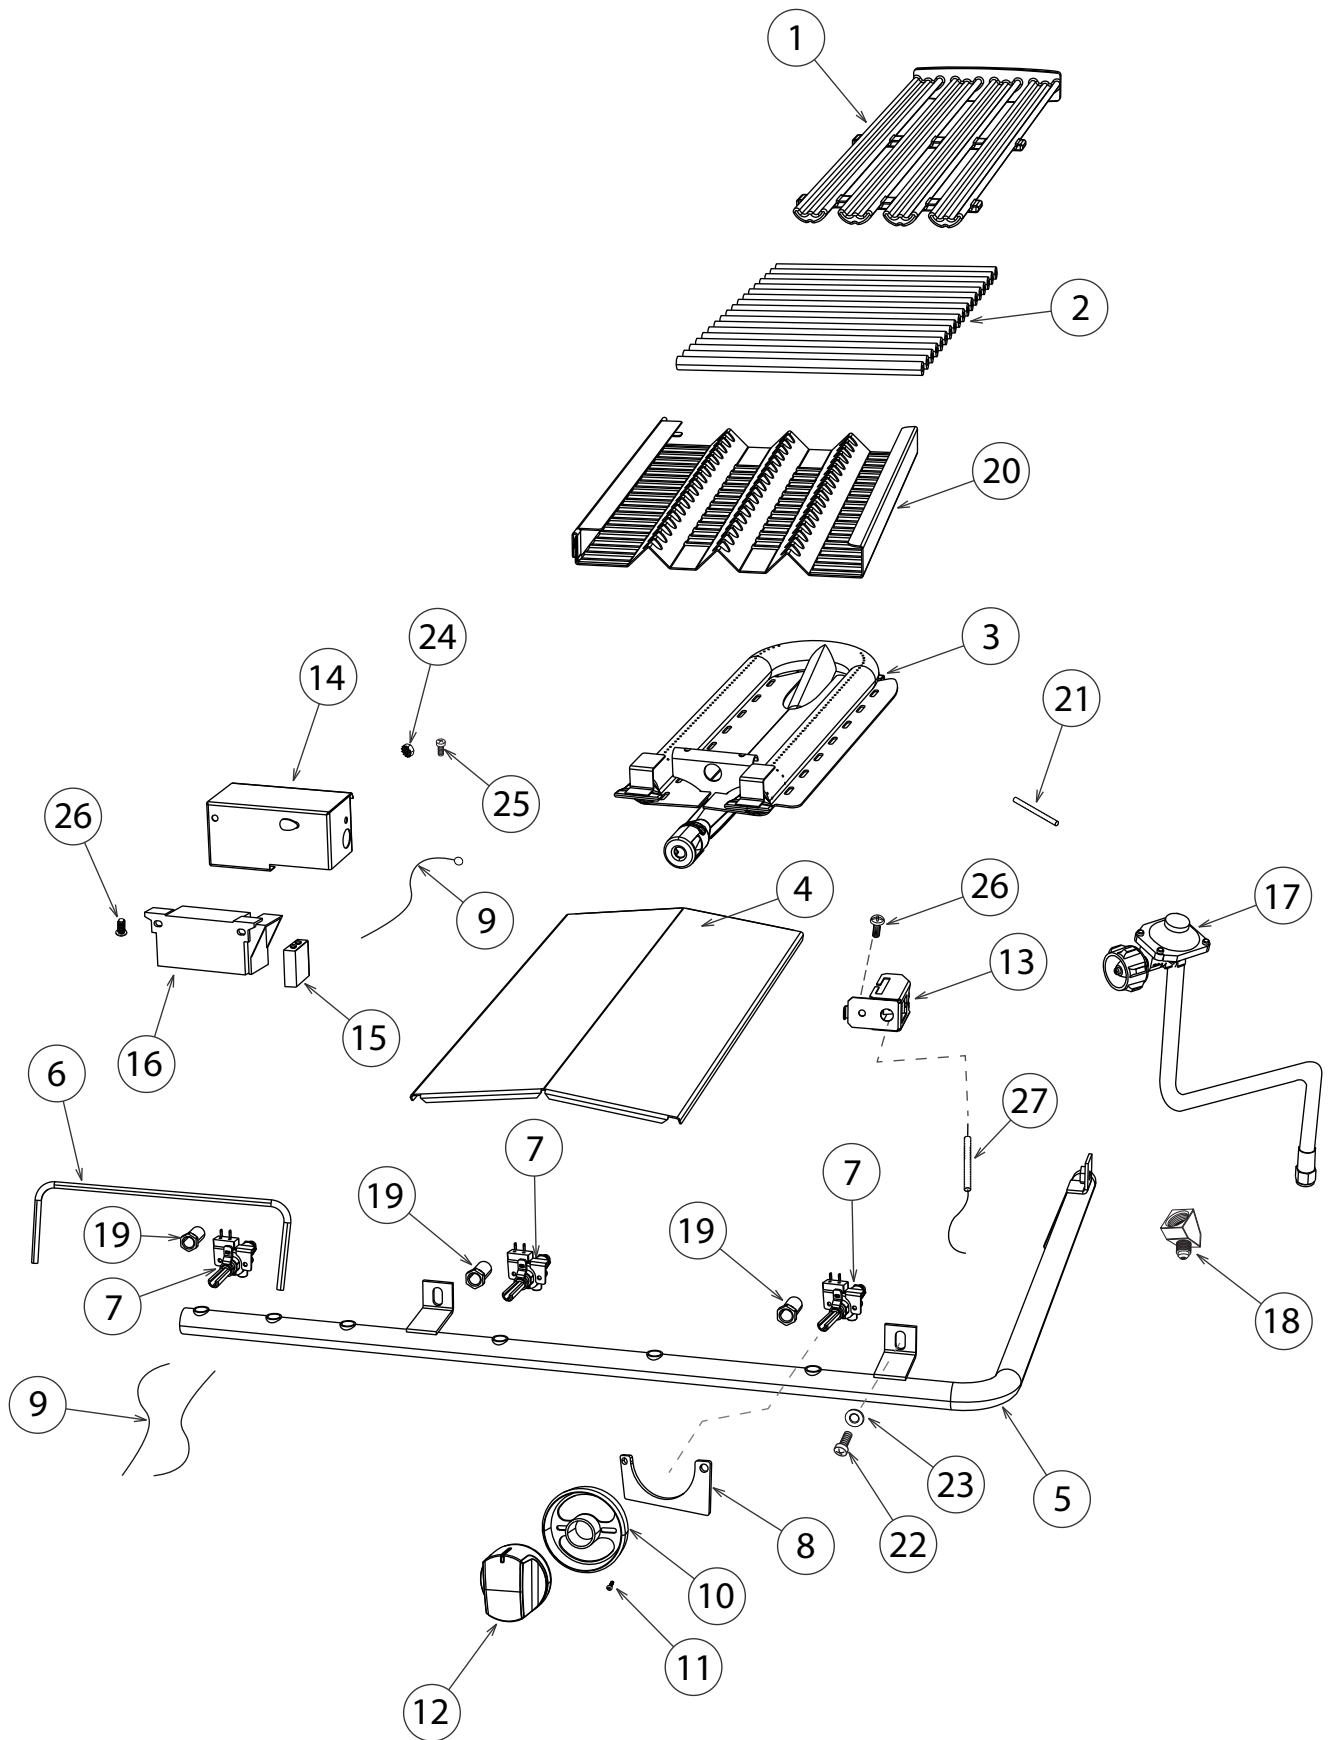

5 GRILL BURNER COMPONENTS

REF.	PART NUMBER	PART DESCRIPTION
27	250874	BGC48 BQR IGNITER KIT
	<i>Includes 250199P</i>	<i>BURNER ELECTRODE 14.0 in.</i>
	<i>Includes 250201P</i>	<i>BURNER ELECTRODE 29.0 in.</i>
	<i>Includes 250203P</i>	<i>BURNER ELECTRODE 45.0 in</i>
	<i>Includes 250202P</i>	<i>BURNER ELECTRODE 35.0 in.</i>
	<i>Includes 250286P</i>	<i>ELECTRODE ROTIS BNR 45.0 in</i>
	<i>Includes 250285P</i>	<i>ELECTRODE SMOKER 32.0 in</i>

7 SIDE BURNER COMPONENTS

REF.	PART NUMBER	PART DESCRIPTION
1	214443	PAN, SIDE BURNER WA
2	224817	HANGER BURNER BQR
3	224897	PANEL L/H SIDE BURNER
4	224898	PANEL BASE SIDE BURNER
5	224899	FRONT BAFFLE SIDE BURNER
6	224902	DRIP PAN ASSY SIDE BURNER
	<i>Includes 224904</i>	<i>HANDLE DRIP PAN SIDE BURNER</i>
	<i>Includes 224903</i>	<i>DRIP PAN SIDE BURNER</i>
	<i>Includes 211278</i>	<i>MS 10-24 X 3/8 PH TRU SS X 2</i>
	<i>Includes 211359</i>	<i>NUT HEX 10-24 SS LOCK NYLON X 2</i>
7	224904	HANDLE DRIP PAN SIDE BURNER
8	224903	DRIP PAN SIDE BURNER
9	210468P	NUT M22 JET HOLDER (PKD)
10	210543	JET HOLDER MAIN D 1.25MM
11	217994	KIT IGNITOR SPRING & CLIP
12	210608	D BURNER CAP
13	210639	12321D BURNER DCS
14	210643	VENTURI SINGLE FLOW BURNER
15	210645	GRATE BGB 132
16	212203	FITTING 1/8 NPT MALE-3/8CC
17	212312	B-NUTS 5/16
18	212396	ELBOW 3/8 F X 5/16 M
19	212399	TUBING FRONT BURNER BGB131/132
20	221956	TUBING BACK BURNER BGB131/132
21	237797	MANIFOLD 48BQR SS
22	250353	RING PORT E-BURNER
23	250824	GAS VALVE BGC BLUE
24	224874	COVER SIDE BURNER BGB48 BQR
	<i>Includes 212359</i>	<i>RUBBER BUMPER</i>
	<i>Includes 212278</i>	<i>PULL HANDLE 36/48D BBQ 131/132</i>
	<i>Includes 211477</i>	<i>MS M4 X 0.7 X 5MM PH PAN SS</i>
25	211242P	MS 10-24X1/2 PHPN TY F SS 10PK
26	211359	NUT HEX 10-24 SS LOCK NYLON
27	237354	MS 10-24X3/8 PH TRU SS (10PK)
NI	211295	MS 8-32 X 1/2 PH TR HD SS