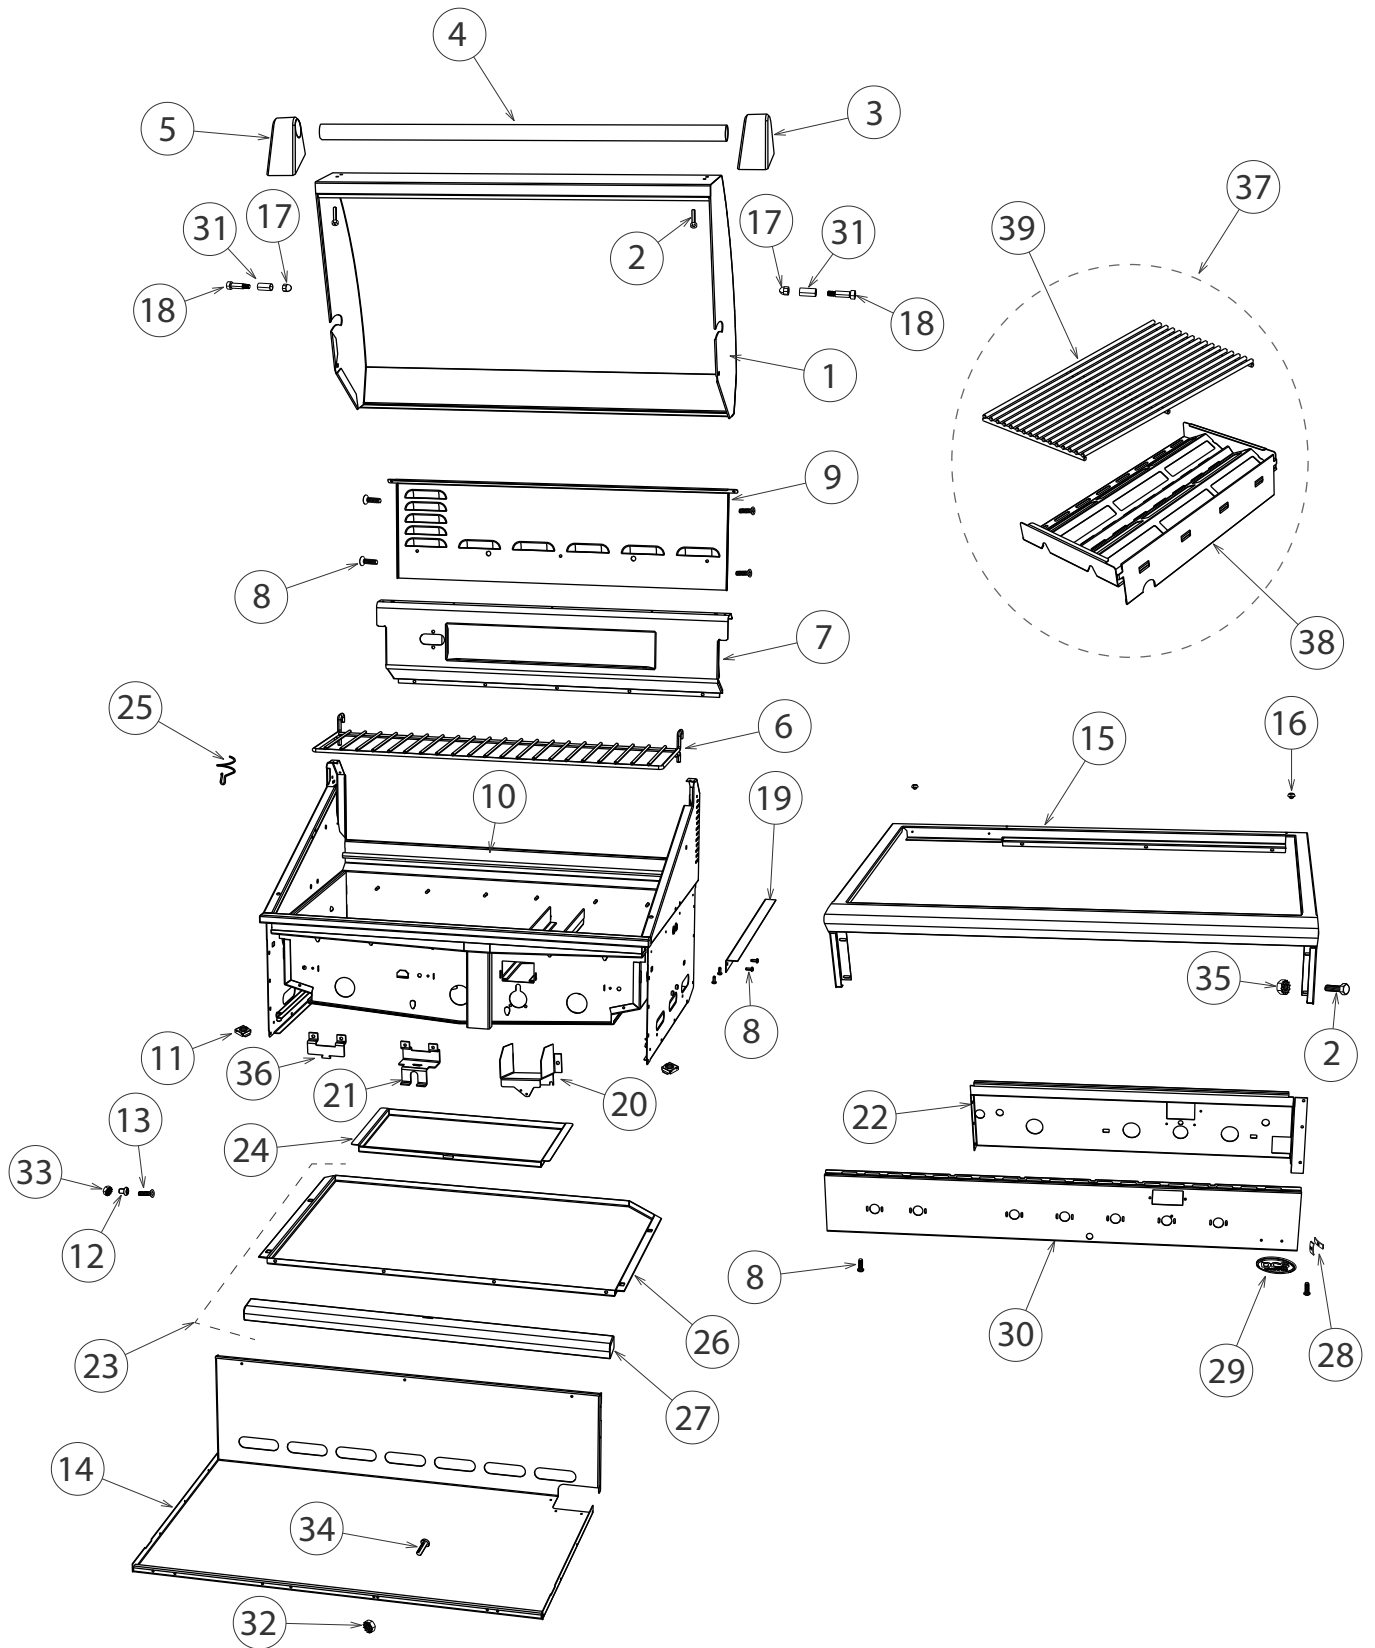

REF.	PART NUMBER	PART DESCRIPTION
32	211359	NUT HEX 10-24 SS NYLOK
33	211394	NUT KEPS 10-24 SS
34	211278	MS 10-24X3/8 PH TRU SS
35	211398P	NUT KEPS 1/4-20 SS (10PK)
36	250319	LOCK BRACKET SAFETY VALVE AA
NI	590925	BKSET BGC36/48 GRILLS DCS USCA
	<i>Includes</i>	<i>BOOK USR/INSTL BGC 36-48 DCS USCA</i>
	<i>Includes</i>	<i>BK SRVCE/W'NTY OUTDR DCS USCA</i>
NI	71160	DROP ON GDPLATE FOR BGC DCS US
37	71161	IR BURNER FOR BGC DCS US
38	250358P	SEAR TRAY ASSY (PKD)
39	250816P	GRATE GRILL RACK (PKD)