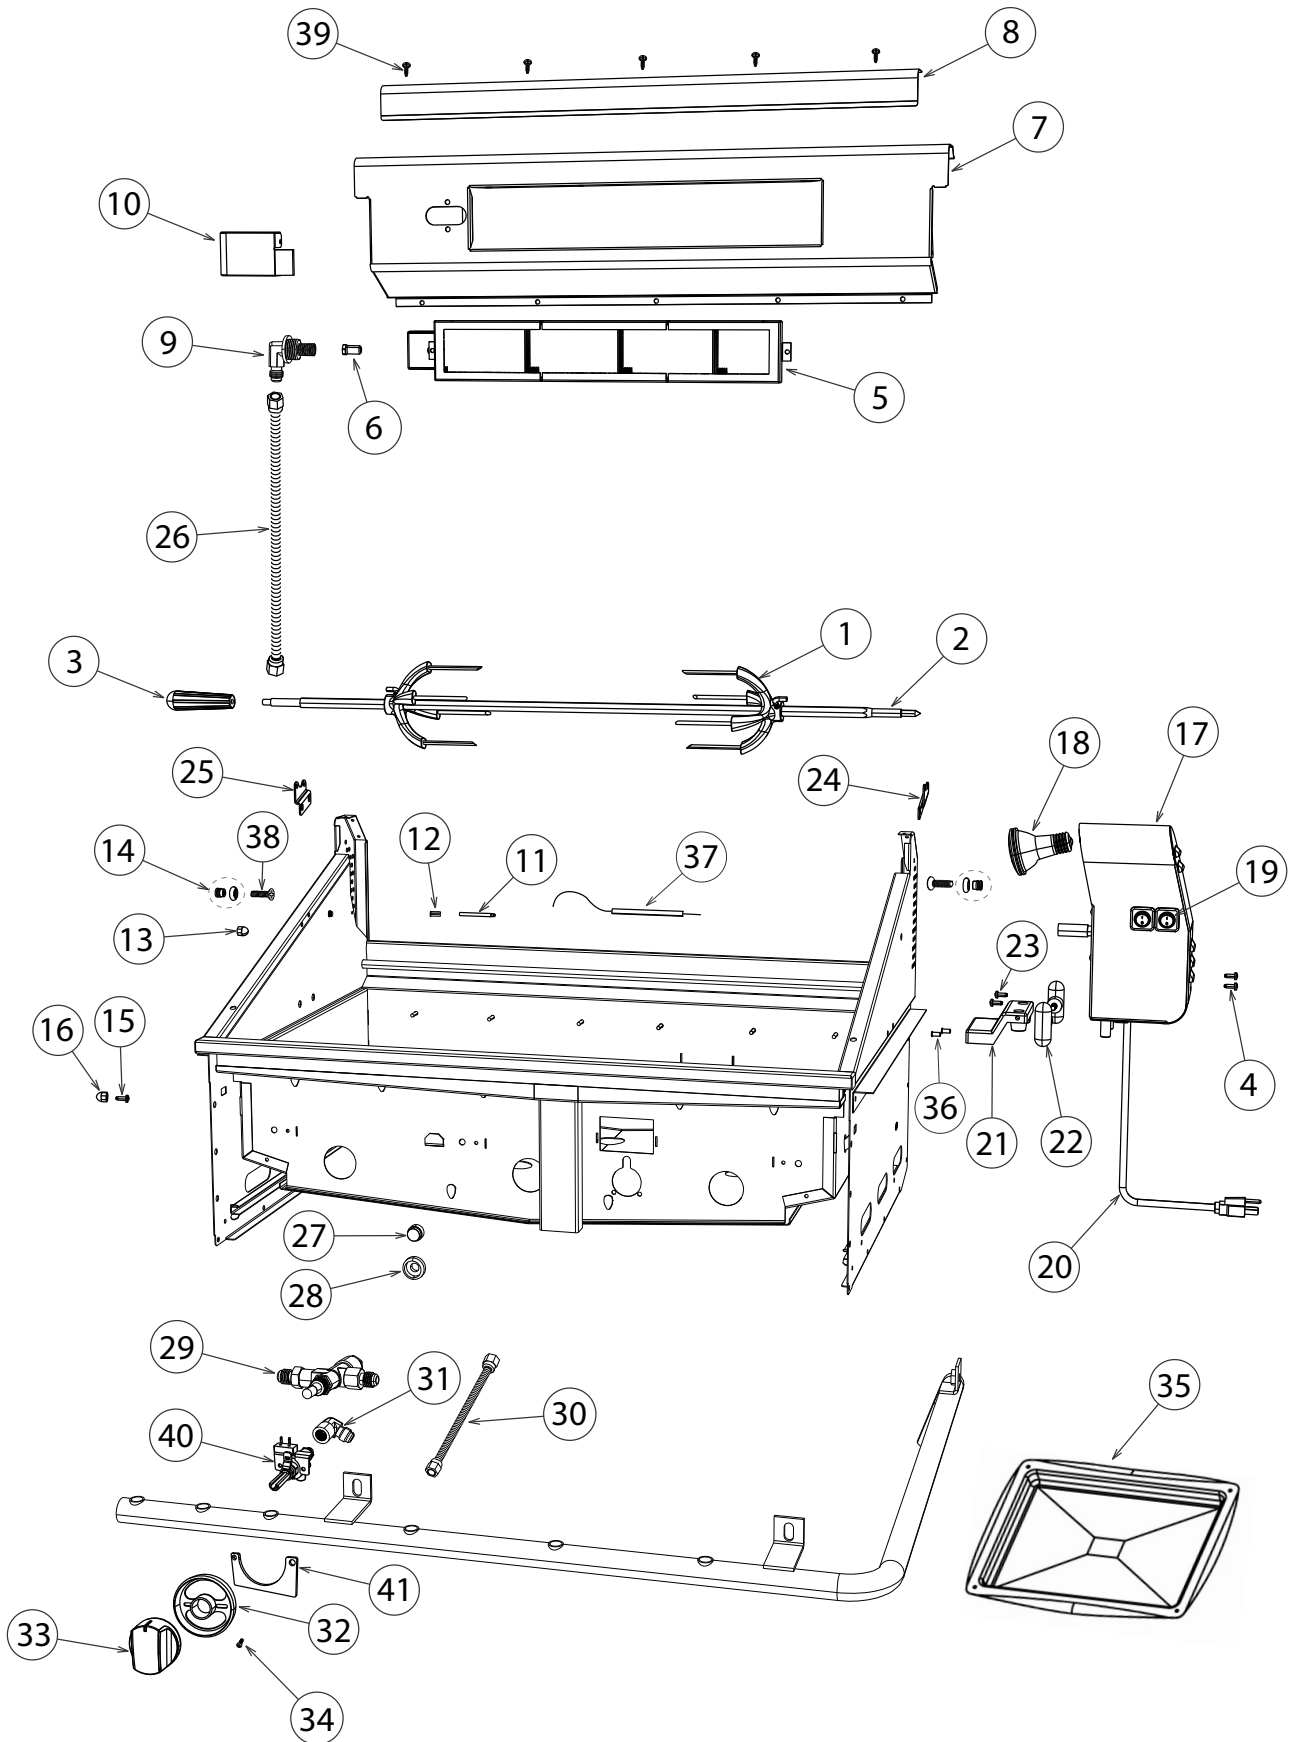

REF.	PART NUMBER	PART DESCRIPTION
1	212340	FORK ROTISSERIE
2	212930	ROTISSERIE ROD BGB36 BQAR
3	212163	HANDLE - ROTIS ROD
4	211242P	SM 10-24X1/2 PHPN TY F SS 10PK
5	210357	BURNER IR 36
6	220581	JET SPUD LG 0.61MM (73 DMS)
7	224759	WRAPPER I/R BURNER BGB36
8	225051	I/R PROTECTION PLATE PORC 36
9	250075	FITTING ELBOW IR ASSY
10	213784	ELECTRODE HOUSING W/A
11	250130	THERMOCOUPLE BBQ KE200 48
12	250140	CLIP THERMOCOUPLE RETAINER
13	211389	ACORN NUT 10-24 SS LOCKING
14	211089P	RACK ROLLER (PKD)
15	211332	HB 1/4-20 X 1 FULL SS
16	211390	ACORN NUT LOCKING 1/4-20 SS
17	250011	ROTISSERIE MOTOR KIT BGB
	<i>Includes 250310</i>	<i>BULB ROTISSERIE MOTOR 120V</i>
	<i>Includes 250062</i>	<i>SWITCH ON - OFF</i>
	<i>Includes 250076</i>	<i>FLEX HARNESS ROTIS</i>
	<i>Includes 247073</i>	<i>MS 10-32 X3/8 PH PAN SS</i>
18	250310	BULB ROTISSERIE MOTOR 120V
19	250062	SWITCH ON - OFF
20	250076	FLEX HARNESS ROTIS
21	211046	ROTISS BLOCK
22	211051	ROTISS MOUNTING ARM
23	220807	HB 1/4-20 X 1-1/2 X FULL SS
24	214397	BRACKET ROTISS SUPPORT R/H
25	214398	BRACKET ROTISS SUPPORT L/H
26	221931	TUBE 25 ID SS FLEXIBLE 45 IN
27	250830	BUTTON SAFETY VALVE
28	250831	BEZEL SAFETY VALVE
29	231442	SAFETY VALVE ELBOW ASY BGB
	<i>Includes 211355</i>	<i>NUT HEX M12 X .75 BRASS</i>
	<i>Includes 212199</i>	<i>SAFETY VALVE</i>
	<i>Includes 221932</i>	<i>FITTING 1/8-27 NPT X 1/4 FLARE</i>
	<i>Includes 221933</i>	<i>FITTING 1/8 NPT(F) X 1/4 FLARE</i>