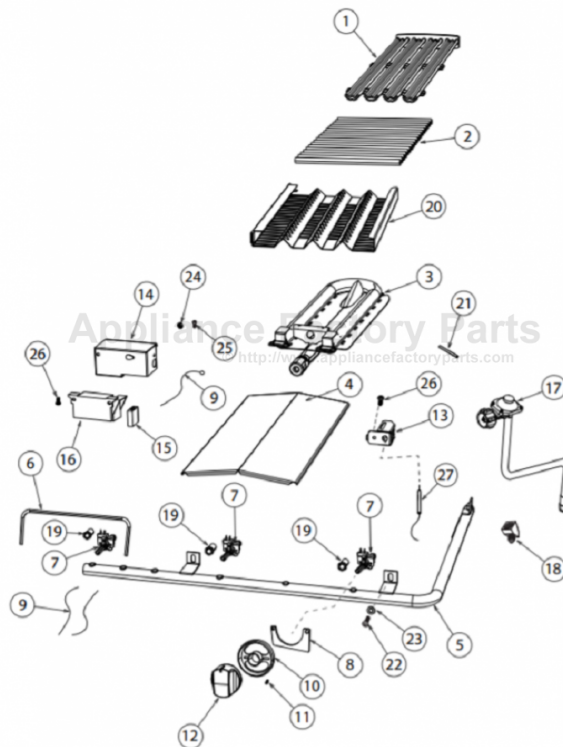

This Owner's Manual is provided and hosted by [Appliance Factory Parts](http://www.appliancefactoryparts.com).

DCS BGC48-BQR-L Owner's Manual

[Shop genuine replacement parts for DCS
BGC48-BQR-L](#)

GRILL BURNER COMPONENTS

[Find Your DCS Grill Parts - Select From 274 Models](#)

----- Manual continues below -----

Outdoor Grill
BGC48-BQR-L US CA
Product Code: 71118-A

Parts Manual

US CA

Brand:	DCS by Fisher & Paykel
Voltage:	120V, 60Hz
Model:	BGC48-BQR-L DCS US CA
Product Code:	71118-A

5 GRILL BURNER COMPONENTS

REF.	PART NUMBER	PART DESCRIPTION
27	250874	BGC48 BQR IGNITER KIT
	<i>Includes 250199P</i>	<i>BURNER ELECTRODE 14.0 in.</i>
	<i>Includes 250201P</i>	<i>BURNER ELECTRODE 29.0 in.</i>
	<i>Includes 250203P</i>	<i>BURNER ELECTRODE 45.0 in</i>
	<i>Includes 250202P</i>	<i>BURNER ELECTRODE 35.0 in.</i>
	<i>Includes 250286P</i>	<i>ELECTRODE ROTIS BNR 45.0 in</i>
	<i>Includes 250285P</i>	<i>ELECTRODE SMOKER 32.0 in</i>

REF.	PART NUMBER	PART DESCRIPTION
30	221930	TUBE 25 ID SS FLEXIBLE 7 IN
31	221935	ELBOW 3/8 F X 1/4 M FLARE
32	250745	BEZEL GRILL DCS
33	250777	DIAL GRILL DCS ASSY
34	211248P	SMS 6-32X 3/8 PH PN TY F SS
35	547084	PAN BROILER 30IN GPHT
36	237190	FLANGE BUSHING
37	250286	ELECTRODE I/R BURNER
38	250296	MS 10-24 X 3/4 PH FLT 100 316 SS
39	211245	SM 10-24 X 1/2 PH TRU TY 23 4SS
40	250821	GAS VALVE BGC GREEN
41	250789	PLATE BEZEL SUPPORT BGC