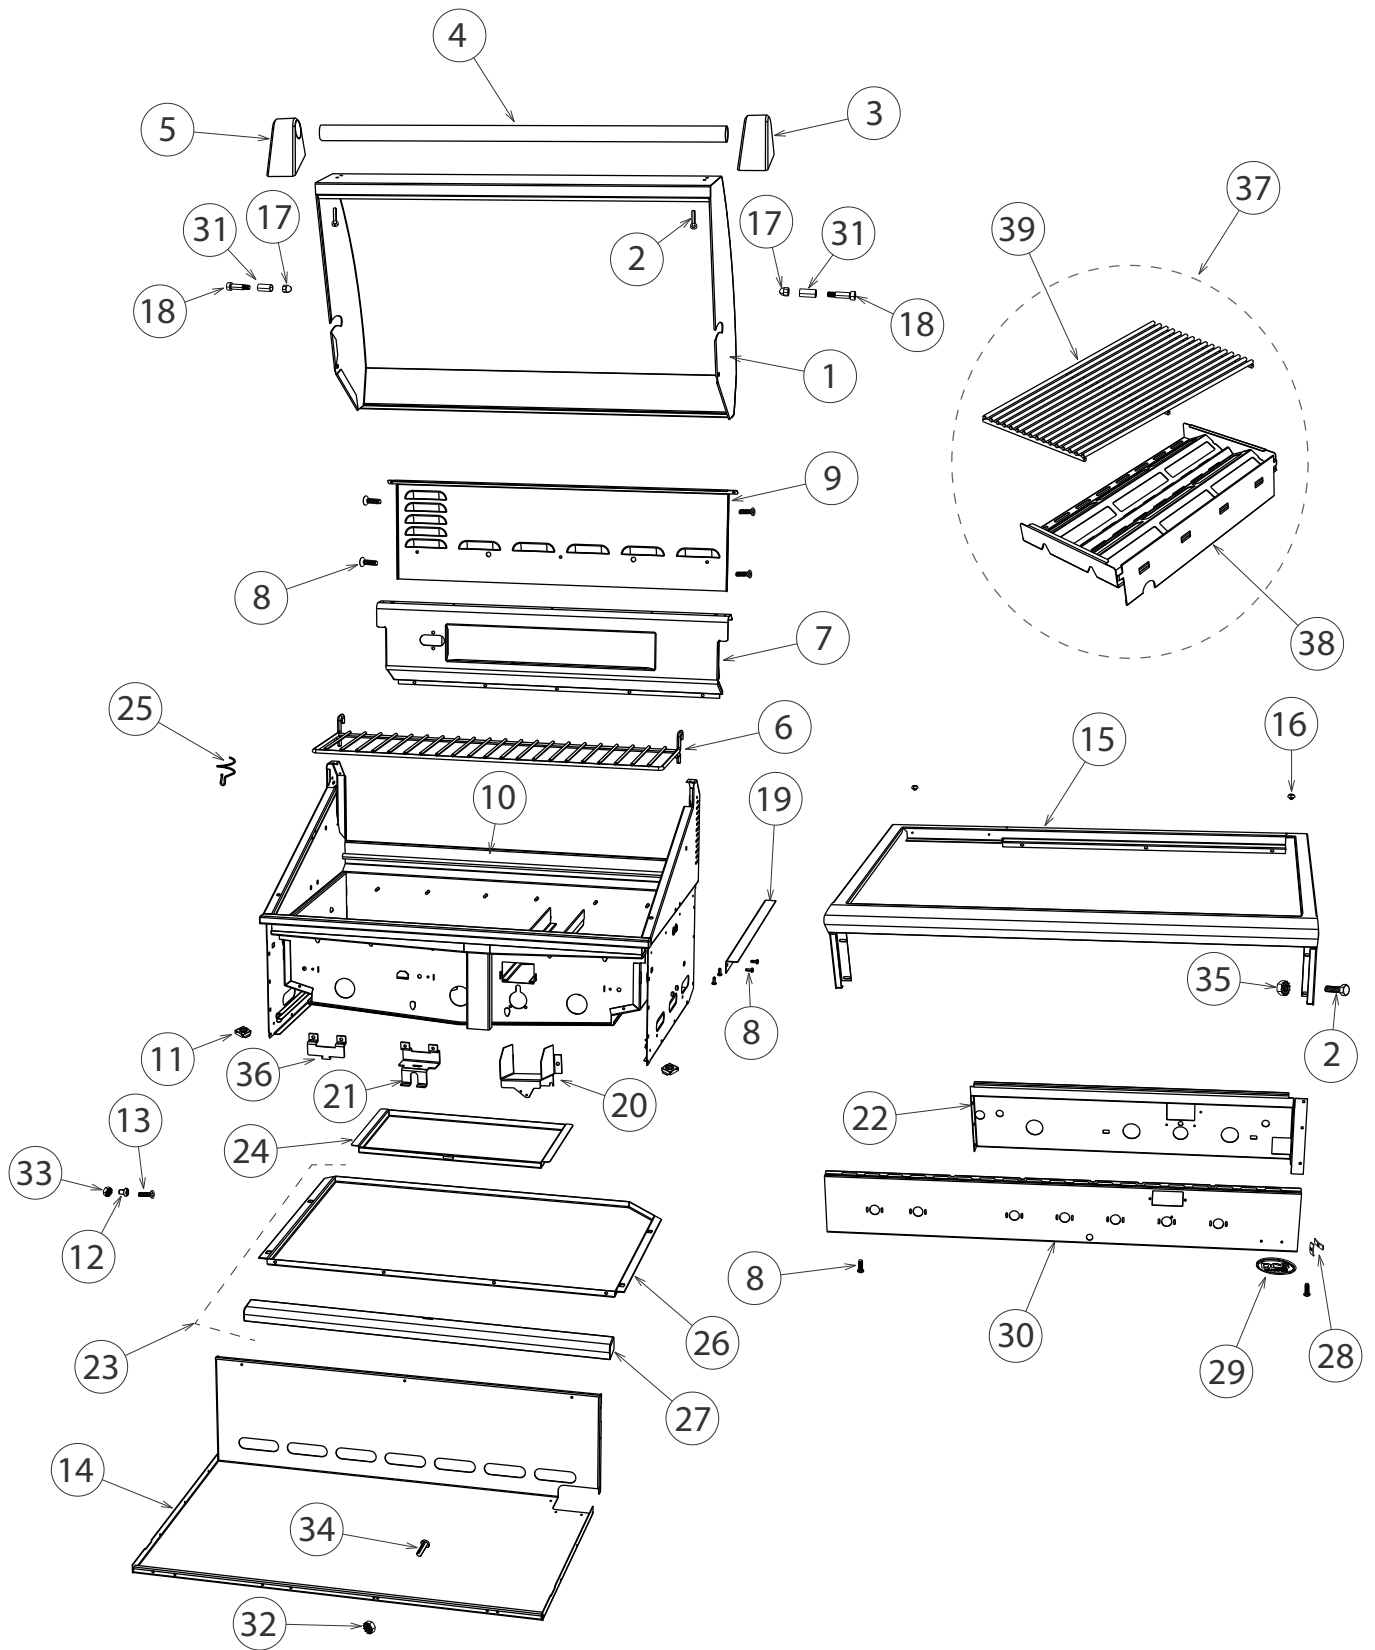

9 GRILL BODY COMPONENTS & ACCESSORIES

GRILL BODY COMPONENTS & ACCESSORIES

REF.	PART NUMBER	PART DESCRIPTION
1	214404	LID W/A BGB36
2	211323P	HEX 1/4-20X 1/2 FUL TH SS 10PK
3	248037	END CAP HANDLE RH
4	251126	HANDLE LID 36
5	248038	END CAP HANDLE LH
6	214030	WARMING RACK 3 BURNERS
7	224759	WRAPPER I/R BURNER BGB36
8	211242P	MS 10-24X1/2 PHPN TY F SS 10PK
9	224760	SERVICE PANEL BGB36
10	250840	FIRE BOX W/A BGC36
11	211408P	NUT W/RET 1/4-20 BLK (10PK)
12	211090P	RACK ROLLER VERTICAL (PKD)
13	250184	MS 10-24 X 1 PH FLT 100 316SS
14	224751	BOTTOM BURNER BOX BGB36
15	250834	LANDING LEDGE W/A BGC48 BQR
16	212359	RUBBER BUMPER
17	211387	ACORN NUT 5/16-18 DEFLECTED
18	211437	BLT SHLDR SS 5/16-18X 1
19	224769	ANGLE GRILL SUPPORT
20	214572	SHIELD SMOKER VALVE
21	250318	BRACKET SAFETY VALVE AA
22	250835	FRONT BAFFLE BGC48 BQR
23	224901	DRIP PAN ASSY BGB36
	<i>Includes 214405</i>	<i>DRIP PAN BGB36</i>
	<i>Includes 214442</i>	<i>DRIP PAN HANDLE BGB48-BQR PTD</i>
	<i>Includes 211278</i>	<i>MS 10-24 X 3/8 PH TRU SS X 4</i>
	<i>Includes 211359</i>	<i>NUT HEX 10-24 SS LOCK NYLON X 4</i>
24	214289	GREASE CAN
25	545874	WIRE STANDOFF COIL
26	214405	DRIP PAN BGB36
27	214442	DRIP PAN HANDLE BGB48-BQR PTD
28	211419P	LOGO - CLIP (2 PACK)
29	237566	BADGE 3.3"
30	250961	VALVE PANEL BGC48 BQR PTD
NI	251056	RUBBER BUMPER 0266
31	213907	SPACER LID 36/48 BQ