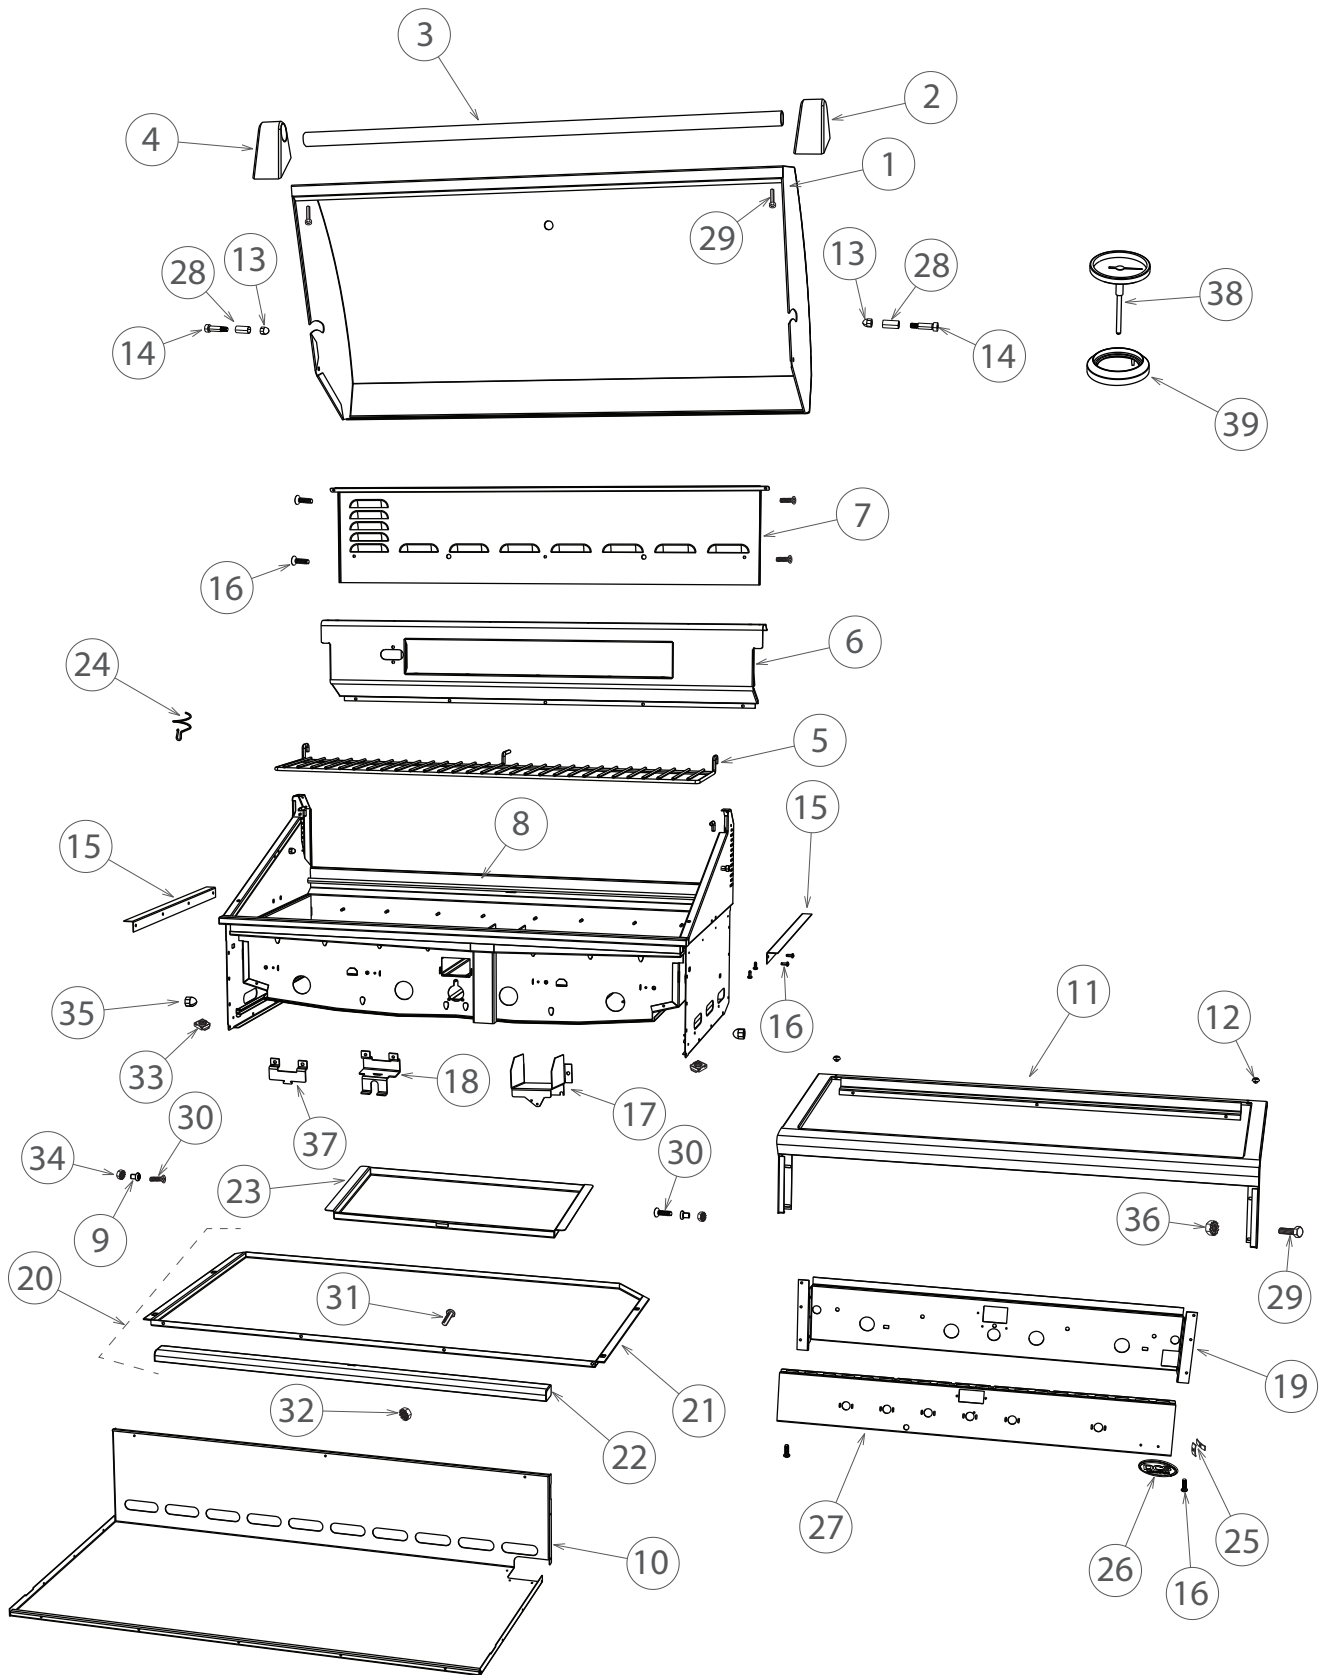

GRILL BODY COMPONENTS & ACCESSORIES

GRILL BODY COMPONENTS & ACCESSORIES

REFERENCE	PART NUMBER	PART DESCRIPTION
1	251298	LID W/A 48 BH
2	248037	END CAP HANDLE R
3	251127	GRILL HANDLE LID 48
4	248038	END CAP HANDLE L
5	214031	WARMING RACK 4 BURNERS
6	224891	WRAPPER I/R BURNER BGB48 BQAR
7	224892	SERVICE PANEL BGB48
8	250952	FIRE BOX W/A BGC48 BQAR
9	211090P	RACK ROLLER VERTICAL (PKD)
10	224886	BOTTOM BURNER BOX BGB48
11	250951	LANDING LEDGE W/A BGC48 BQR
12	212359P	RUBBER BUMPER (4PK)
13	211387	ACORN NUT 5/16-18 DEFLECTED
14	211437	BLT SHLDR SS 5/16-18X 1
15	224769	ANGLE GRILL SUPPORT
16	211242P	SM 10-24X1/2 PHPN TY F SS 10PK
17	214572	SHIELD SMOKER VALVE
18	250318	BRACKET SAFETY VALVE AA
19	250955	FRONT BAFFLE BGC48 BQR
20	224889	DRIP PAN ASSY BGB48 BQAR
	Includes 224890	DRIP PAN BGB48 BQAR
	Includes 214439	HANDLE DRIP PAN BGB48 BQAR PTD
	Includes 211278	MS 10-24 X 3/8 PH TRU SS
	Includes 211359	NUT HEX 10-24 SS NYLOK
21	224890	DRIP PAN BGB48 BQAR
22	214439	DRIP PAN HANDLE BGB48 BQAR
23	214289	GREASE CAN
24	545874	WIRE STANDOFF COIL
25	211419P	LOGO - CLIP (2 PACK)
26	237566	BADGE 3.3"
27	250996	VALVE PANEL BGC48 BQAR PTD
NI	251056	RUBBER BUMPER 0266
28	213907	SPACER LID 36/48 BQ

continued on next page

GRILL BODY COMPONENTS & ACCESSORIES

GRILL BODY COMPONENTS & ACCESSORIES

REFERENCE	PART NUMBER	PART DESCRIPTION
29	211323P	HEX 1/4-20X 1/2 FUL TH SS 10PK
30	250184	MS10-24 X 1 PH FLT 100 316 SS
31	237354	MS10-24X3/8 PH TRU SS (PKT 10)
32	211359P	NUT HEX10-24SS LOCK NYLON (10PK)
33	211408P	NUT W/RET 1/4-20 BLK (10PK)
34	218150	NUT HEX 10-24 KEPS SS (10PK)
35	211390	ACORN NUT LOCKING 1/4-20 SS
36	211398P	NUT KEPS 1/4-20 SS (10PK)
37	250319	LOCK BRACKET SAFETY VALVE AA
NI	591110	BKSET BH1-36/48 GRILLS DCS US
	Includes	BK USR/INSTL BH1-36/48 DCS US
	Includes	BK SRVCE/W'NTY OUTDR DCS USCA
38	251352	TEMPERATURE GAUGE GRILL SMALL
	Includes	WING NUT
39	251353	BEZEL TEMPERATURE DCS GRILL SMALL