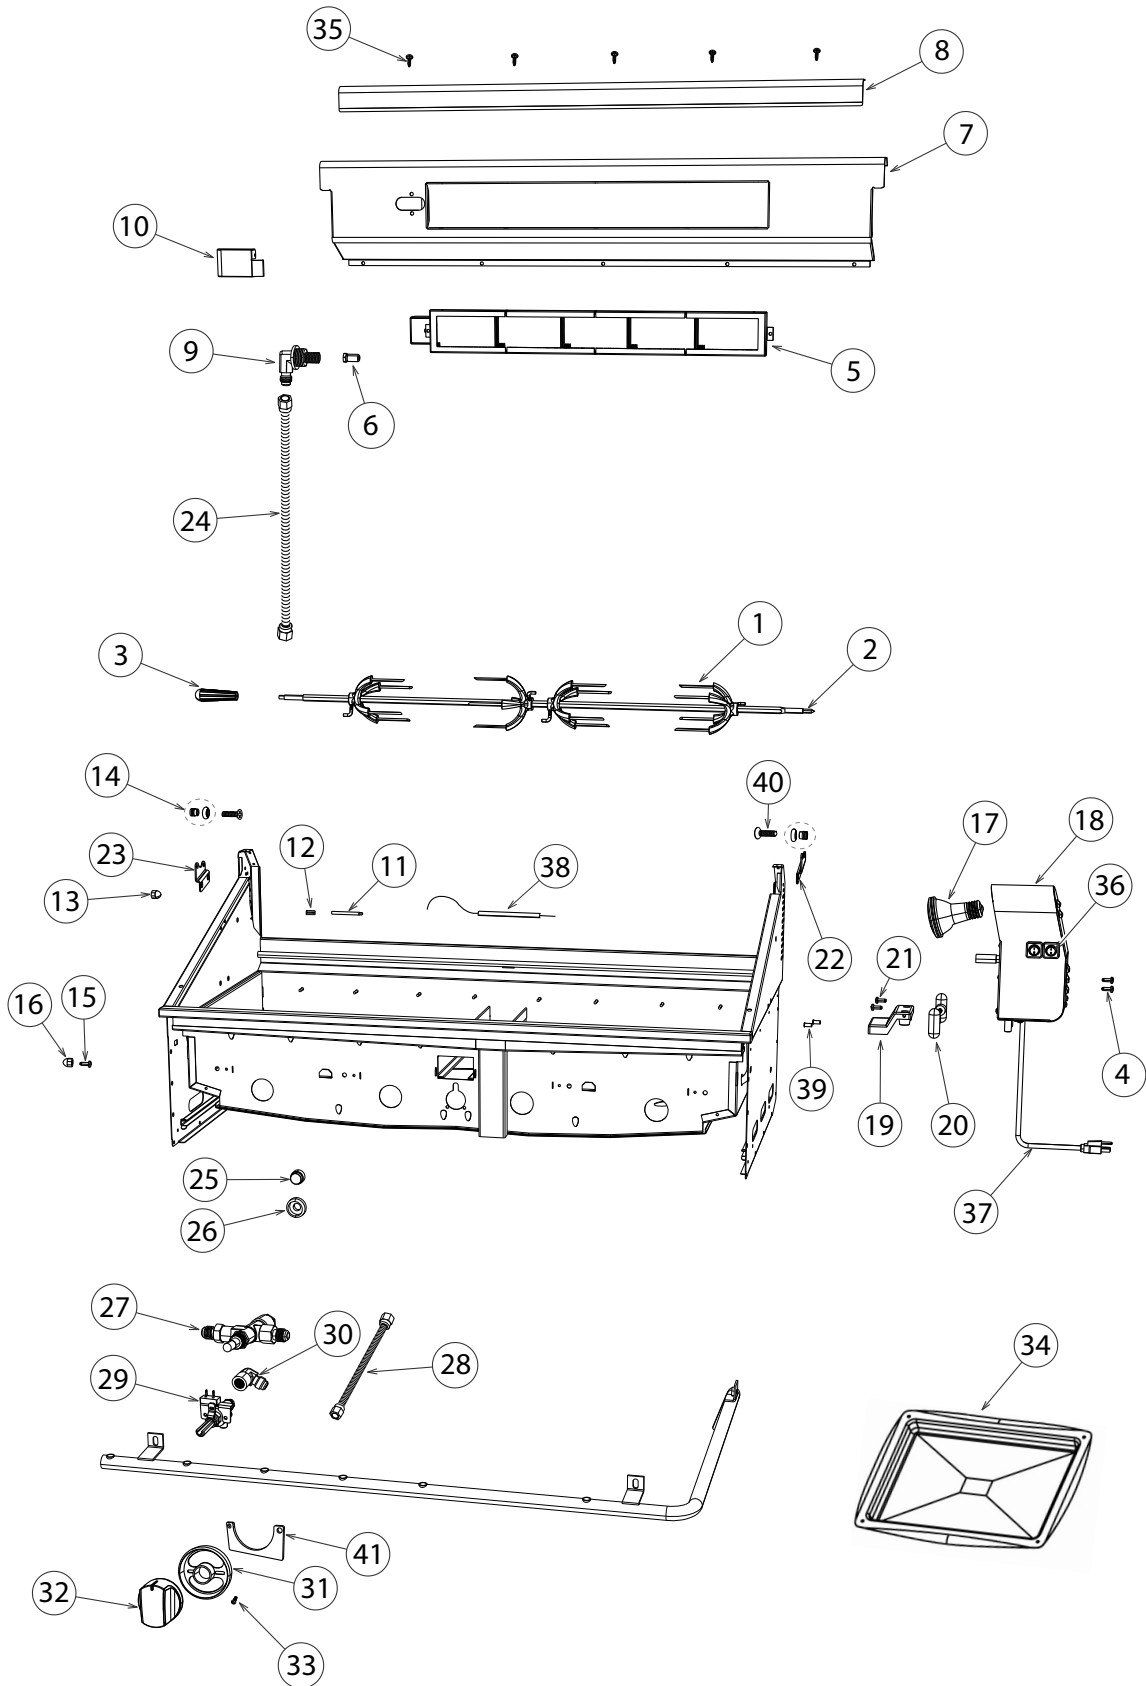

ROTISSERIE COMPONENTS

ROTISSERIE COMPONENTS

REFERENCE	PART NUMBER	PART DESCRIPTION
1	212340	FORK ROTISSERIE
2	212938	ROTISSERIE ROD BGB48 BQAR
3	212163	HANDLE - ROTIS ROD
4	211242P	MS 10-24X1/2 PHPN TY F SS 10PK
5	210620	BURNER IR 48
6	220583	JET SPUD LG 1.25MM
7	224891	WRAPPER I/R BURNER BGB48 BQAR
8	251193	I/R PROT PLATE BGC48 PORC IH
9	250075	FITTING ELBOW IR ASSY
10	213784	ELECTRODE HOUSING W/A
11	250130	THERMOCOUPLE BBQ KE200 48
12	250140	CLIP THERMOCOUPLE RETAINER
13	211389	ACORN NUT 10-24 SS LOCKING
14	211089P	RACK ROLLER (PKD)
15	211326	HB 1/4-20 X 1-1/4 X 3/4 SS
16	211390	ACORN NUT LOCKING 1/4-20 SS
17	250310	BULB ROTISSERIE MOTOR 120V
18	250011	ROTISSERIE MOTOR KIT BGB
	Includes 250310	BULB ROTISSERIE MOTOR 120V
	Includes 250062	SWITCH, ON - OFF
	Includes 250076	FLEX HARNESS ROTIS
	Includes 247073	MS 10-32 X 3/8 PH PAN SS
19	211046	ROTISS BLOCK
20	211051	ROTISS MOUNTING ARM
21	220807	HB 1/4-20 X 1-1/2 X FULL SS
22	214397	BRACKET ROTISS SUPPORT R/H
23	214398	BRACKET ROTISS SUPPORT L/H
24	221929	TUBE 25 ID SS FLEXIBLE 75 IN
25	250830	BUTTON SAFETY VALVE
26	250831	BEZEL SAFETY VALVE

continued on next page

ROTISSERIE COMPONENTS

ROTISSERIE COMPONENTS

REFERENCE	PART NUMBER	PART DESCRIPTION
27	231442	SAFETY VALVE ELBOW ASY BGB
	Includes 211355	NUT HEX M12 X .75 BRASS
	Includes 212199	SAFETY VALVE
	Includes 221932	FITTING 1/8-27 NPT X 1/4 FLARE
	Includes 221933	FITTING 1/8-27 NPT (F) X 1/4 FLARE
28	221930	TUBE 25 ID SS FLEXIBLE 7 IN
29	250823	GAS VALVE BGC RED
30	221935	ELBOW 3/8 F X 1/4 M FLARE
31	250745	BEZEL GRILL DCS
32	250777	DIAL GRILL DCS ASSY
33	211248P	SM 6-32X3/8 PH PAN TY F SS (10PK)
34	547084	PAN BROILER 30IN GPHT
35	218132	SM10-24X1/2PH TRU TY23 4SS 10PK
36	250062	SWITCH, ON -OFF
37	250076	FLEX HARNESS ROTIS
38	250286P	ELECTRODE I/R BURNER
39	237190	FLANGE BUSHING
40	250296	MS 10-24 X 3/4 PH FLT 100 316 SS
41	250789	PLATE BEZEL SUPPORT BGC
NI	211132	BUSHING STRAIN RELIEF 0.625"