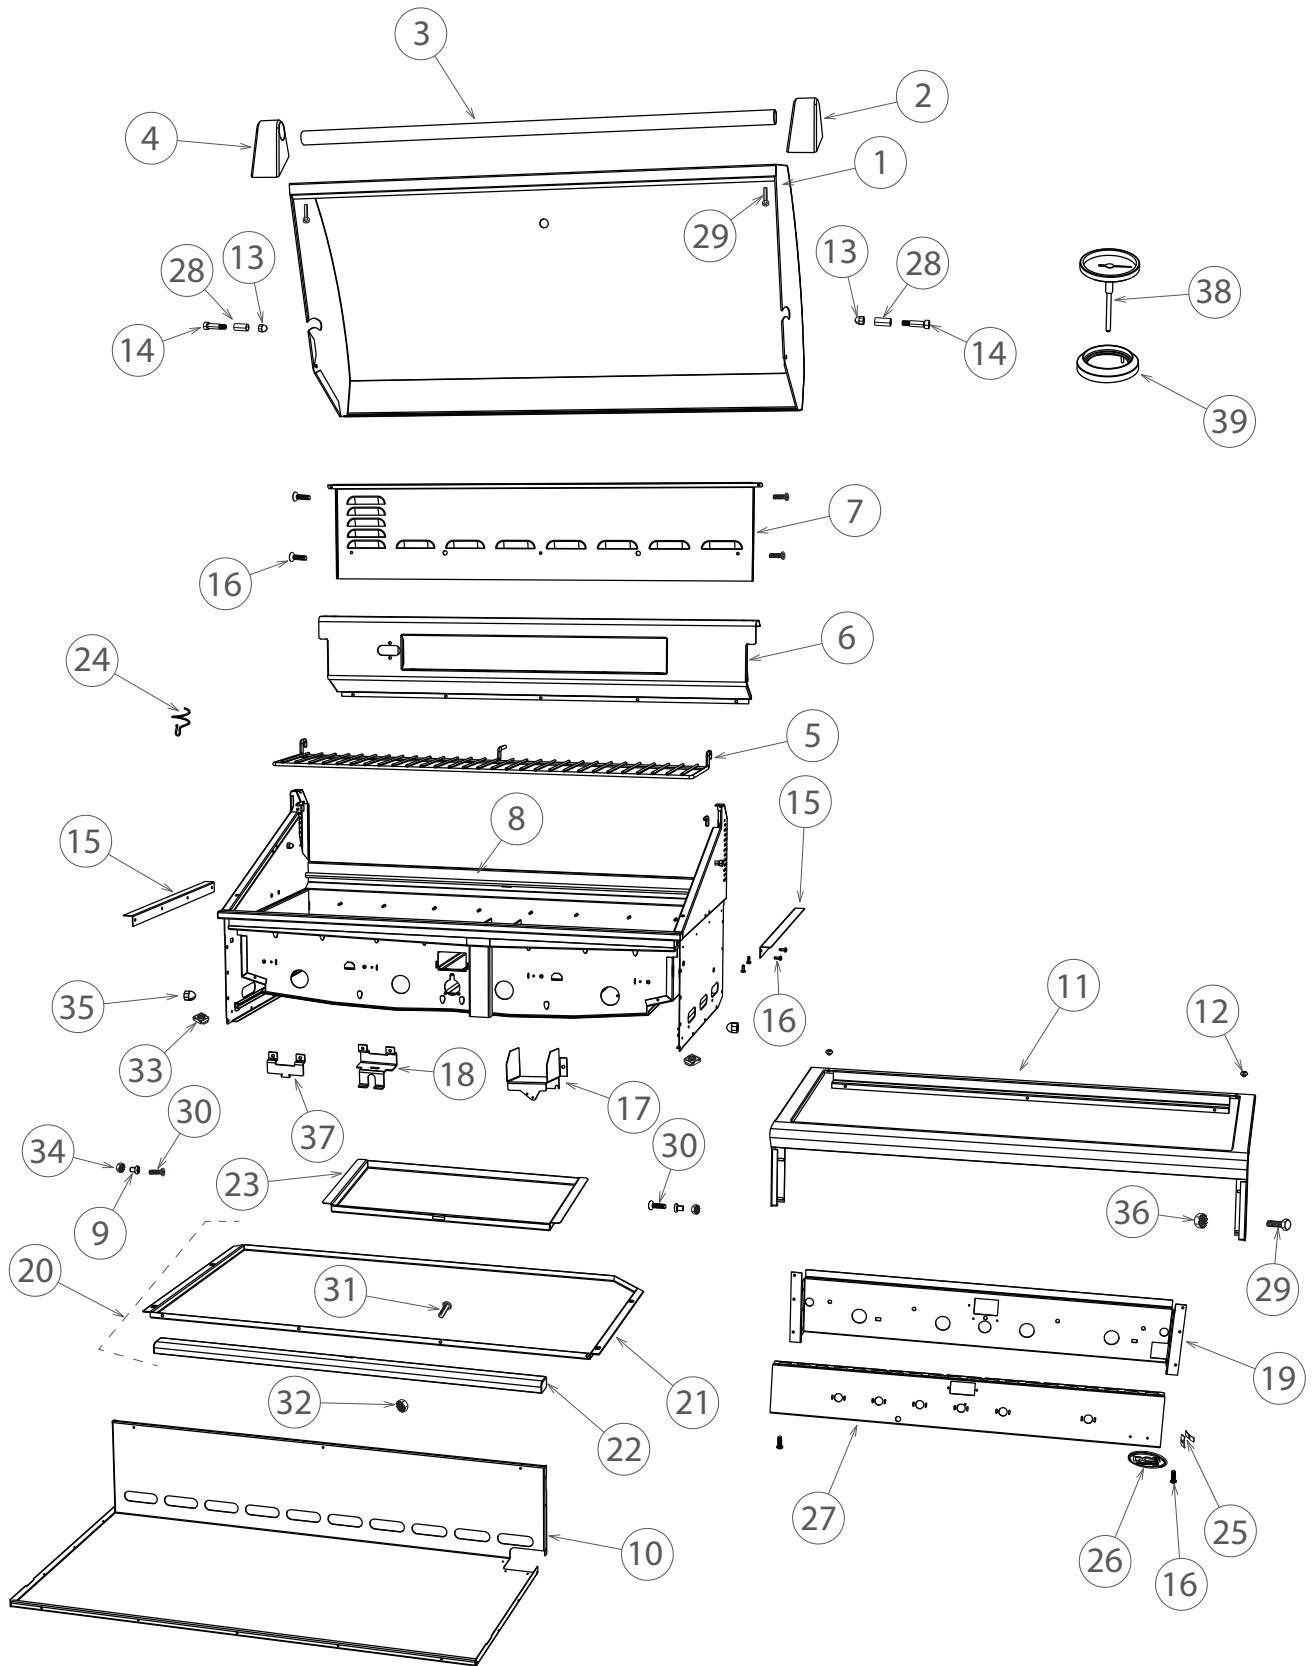

GRILL BODY COMPONENTS & ACCESSORIES

GRILL BODY COMPONENTS & ACCESSORIES

REFERENCE	PART NUMBER	PART DESCRIPTION
1	251298	LID W/A 48 BH
2	248037	END CAP HANDLE R
3	251127	GRILL HANDLE LID 48
4	248038	END CAP HANDLE L
5	214031	WARMING RACK 4 BURNERS
6	224891	WRAPPER I/R BURNER BGB48 BQAR
7	224892	SERVICE PANEL BGB48
8	250952	FIRE BOX W/A BGC48 BQAR
9	211090P	RACK ROLLER VERTICAL (PKD)
10	224886	BOTTOM BURNER BOX BGB48
11	250951	LANDING LEDGE W/A BGC48 BQR
12	212359P	RUBBER BUMPER (4PK)
13	211387	ACORN NUT 5/16-18 DEFLECTED
14	211437	BLT SHLDR SS 5/16-18X 1
15	224769	ANGLE GRILL SUPPORT
16	211242P	SM 10-24X1/2 PHPN TY F SS 10PK
17	214572	SHIELD SMOKER VALVE
18	250318	BRACKET SAFETY VALVE AA
19	250955	FRONT BAFFLE BGC48 BQR
20	224889	DRIP PAN ASSY BGB48 BQAR
	Includes 224890	DRIP PAN BGB48 BQAR
	Includes 214439	HANDLE DRIP PAN BGB48 BQAR PTD
	Includes 211278	MS 10-24 X 3/8 PH TRU SS
	Includes 211359	NUT HEX 10-24 SS NYLOK
21	224890	DRIP PAN BGB48 BQAR
22	214439	DRIP PAN HANDLE BGB48 BQAR
23	214289	GREASE CAN
24	545874	WIRE STANDOFF COIL
25	211419P	LOGO - CLIP (2 PACK)
26	237566	BADGE 3.3"
27	250996	VALVE PANEL BGC48 BQAR PTD
NI	251056	RUBBER BUMPER 0266
28	213907	SPACER LID 36/48 BQ

continued on next page

GRILL BODY COMPONENTS & ACCESSORIES

GRILL BODY COMPONENTS & ACCESSORIES

REFERENCE	PART NUMBER	PART DESCRIPTION
29	211323P	HEX 1/4-20X 1/2 FUL TH SS 10PK
30	250184	MS10-24 X 1 PH FLT 100 316 SS
31	237354	MS10-24X3/8 PH TRU SS (PKT 10)
32	211359P	NUT HEX10-24SS LOCK NYLON (10PK)
33	211408P	NUT W/RET 1/4-20 BLK (10PK)
34	218150	NUT HEX 10-24 KEPS SS (10PK)
35	211390	ACORN NUT LOCKING 1/4-20 SS
36	211398P	NUT KEPS 1/4-20 SS (10PK)
37	250319	LOCK BRACKET SAFETY VALVE AA
NI	591110	BKSET BH1-36/48 GRILLS DCS US
	Includes	BK USR/INSTL BH1-36/48 DCS US
	Includes	BK SRVCE/W'NTY OUTDR DCS USCA
38	251352	TEMPERATURE GAUGE GRILL SMALL
	Includes	WING NUT
39	251353	BEZEL TEMPERATURE DCS GRILL SMALL