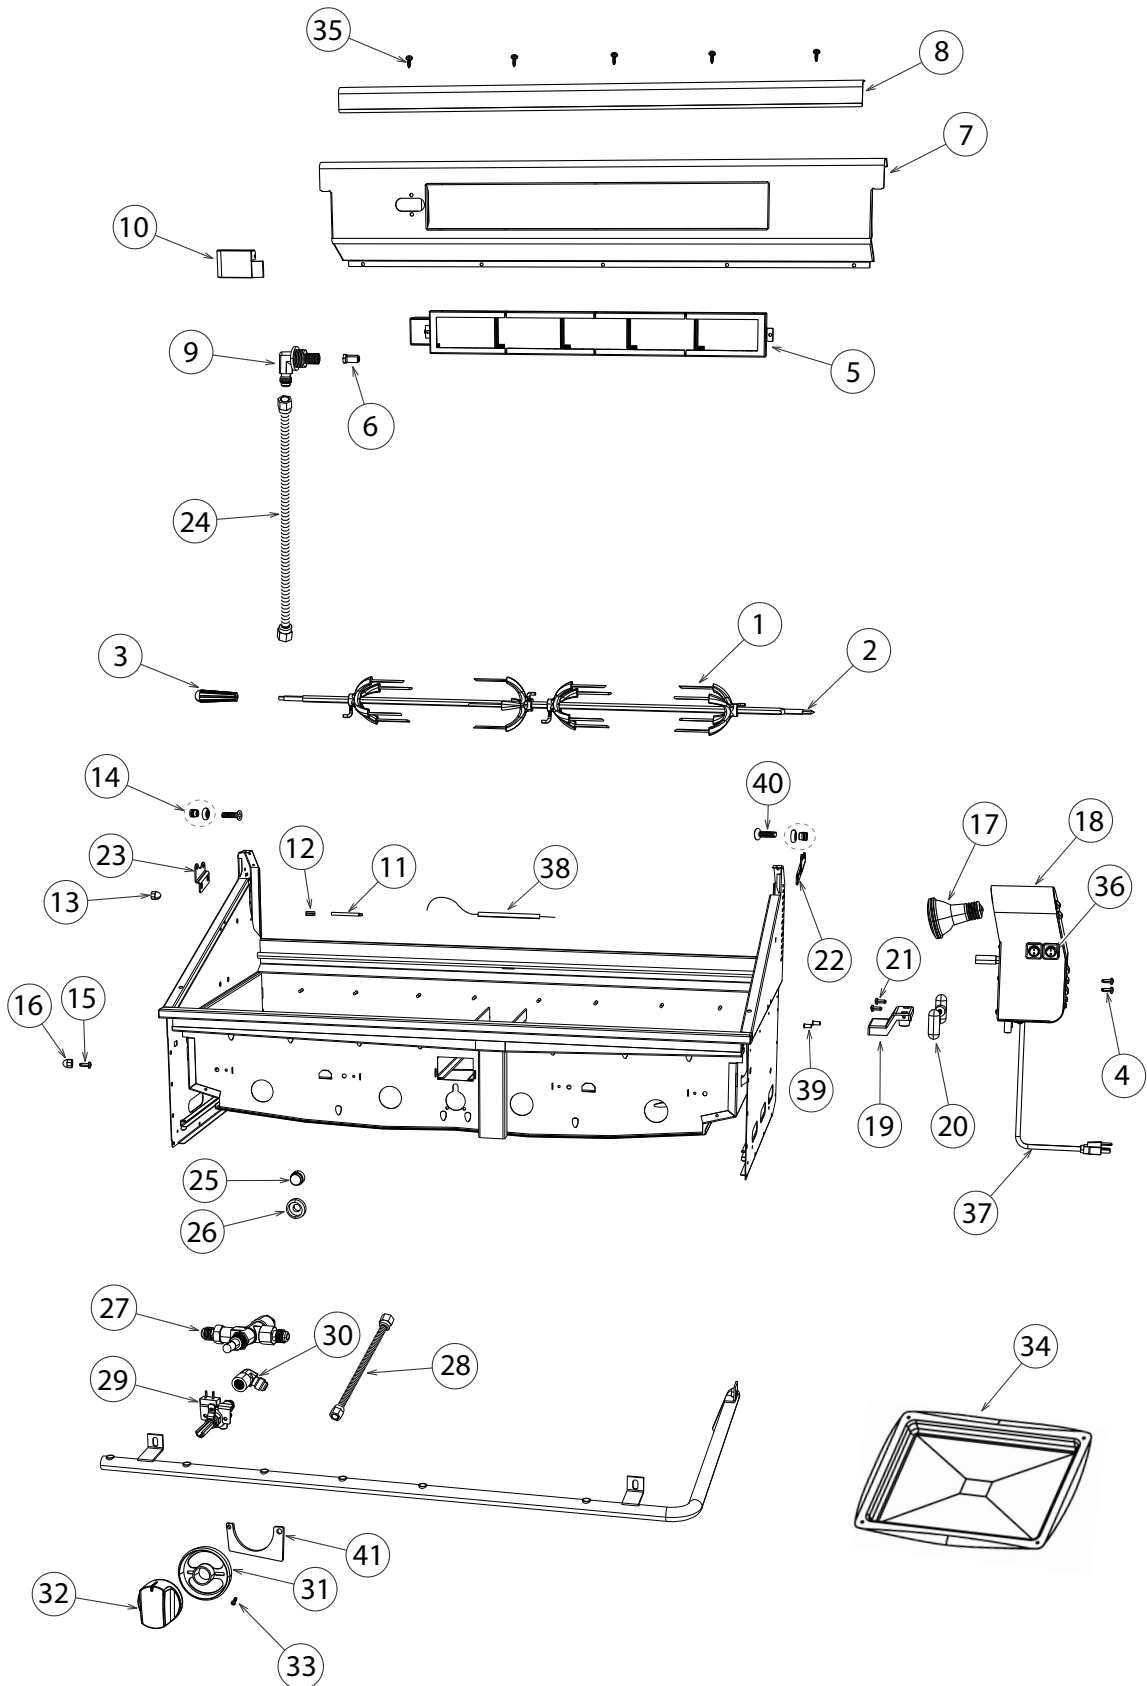

continued on next page

GRILL BODY COMPONENTS & ACCESSORIES

GRILL BODY COMPONENTS & ACCESSORIES

REFERENCE	PART NUMBER	PART DESCRIPTION
29	211323P	HEX 1/4-20X 1/2 FUL TH SS 10PK
30	250184	MS10-24 X 1 PH FLT 100 316 SS
31	237354	MS10-24X3/8 PH TRU SS (PKT 10)
32	211359P	NUT HEX10-24SS LOCK NYLON (10PK)
33	211408P	NUT W/RET 1/4-20 BLK (10PK)
34	218150	NUT HEX 10-24 KEPS SS (10PK)
35	211390	ACORN NUT LOCKING 1/4-20 SS
36	211398P	NUT KEPS 1/4-20 SS (10PK)
37	250319	LOCK BRACKET SAFETY VALVE AA
NI	591110	BKSET BH1-36/48 GRILLS DCS US
	Includes	BK USR/INSTL BH1-36/48 DCS US
	Includes	BK SRVCE/W'NTY OUTDR DCS USCA
38	251352	TEMPERATURE GAUGE GRILL SMALL
	Includes	WING NUT
39	251353	BEZEL TEMPERATURE DCS GRILL SMALL

ROTISSERIE COMPONENTS

ROTISSERIE COMPONENTS

REFERENCE	PART NUMBER	PART DESCRIPTION
1	212340	FORK ROTISSERIE
2	212938	ROTISSERIE ROD BGB48 BQAR
3	212163	HANDLE - ROTIS ROD
4	211242P	MS 10-24X1/2 PHPN TY F SS 10PK
5	210620	BURNER IR 48
6	220583	JET SPUD LG 1.25MM
7	224891	WRAPPER I/R BURNER BGB48 BQAR
8	251193	I/R PROT PLATE BGC48 PORC IH
9	250075	FITTING ELBOW IR ASSY
10	213784	ELECTRODE HOUSING W/A
11	250130	THERMOCOUPLE BBQ KE200 48
12	250140	CLIP THERMOCOUPLE RETAINER
13	211389	ACORN NUT 10-24 SS LOCKING
14	211089P	RACK ROLLER (PKD)
15	211326	HB 1/4-20 X 1-1/4 X 3/4 SS
16	211390	ACORN NUT LOCKING 1/4-20 SS
17	250310	BULB ROTISSERIE MOTOR 120V
18	250011	ROTISSERIE MOTOR KIT BGB
	Includes 250310	BULB ROTISSERIE MOTOR 120V
	Includes 250062	SWITCH, ON - OFF
	Includes 250076	FLEX HARNESS ROTIS
	Includes 247073	MS 10-32 X 3/8 PH PAN SS
19	211046	ROTISS BLOCK
20	211051	ROTISS MOUNTING ARM
21	220807	HB 1/4-20 X 1-1/2 X FULL SS
22	214397	BRACKET ROTISS SUPPORT R/H
23	214398	BRACKET ROTISS SUPPORT L/H
24	221929	TUBE 25 ID SS FLEXIBLE 75 IN
25	250830	BUTTON SAFETY VALVE
26	250831	BEZEL SAFETY VALVE