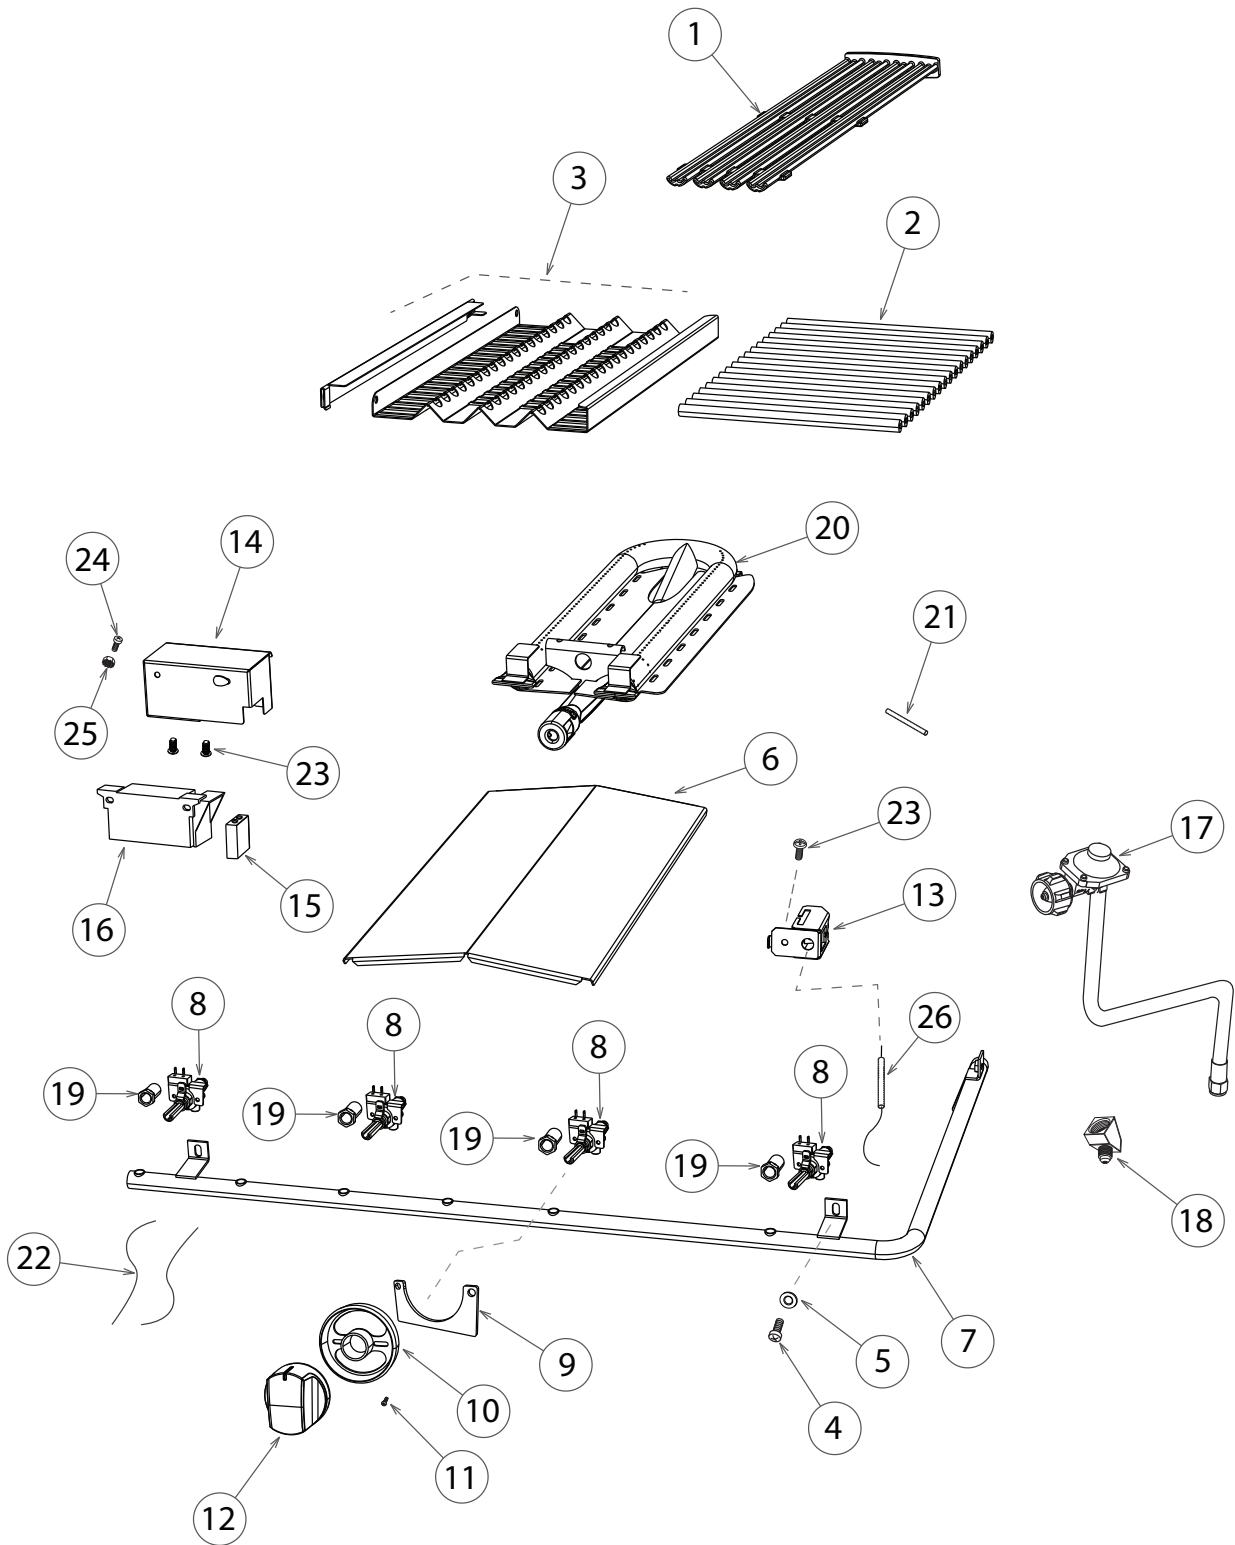

GRILL BURNER COMPONENTS

GRILL BURNER COMPONENTS

REFERENCE	PART NUMBER	PART DESCRIPTION
1	212341	GRATE BGA GRILLS
2	245398	CERAMIC ROD 9.50 (PKT10)
3	214081	RADIANT ASSY BGB36/48
	Includes 214046	LOCK RADIANT BGB 36-48
	Includes 213997	HOUSING RADIANT BGB36-48
4	211323P	HEX BLT 1/4-20 X 1/2 FULL TH SS (10PK)
5	211368P	WASHER FLT SS .250 X .750 10PK
6	214569	HEAT SHIELD FIRE BOX
7	237803	MANIFOLD SS BGB 48 - BQR
8	250824	GAS VALVE BGC BLUE
9	250789	PLATE BEZEL SUPPORT BGC
10	250745	BEZEL GRILL DCS
11	211248P	SMS 6-32X 3/8 PH PN TY F SS
12	250777	DIAL GRILL DCS ASSY
13	214293	MOUNTING BRACKET ELECTRODE
14	250851	HOUSING IGNITION MODULE W/A
15	212337	BATTERY ALKALINE 9V
16	212334	BATTERY IGN MODULE 9V ELTEC 6
17	239862P	REG & HOSE ASSY 2 STAGE (PKD)
18	239586	ELBOW 45 3/8 M FLAREX 1/2 F NPT
19	220579	JET SPUD LG 1.51MM (53 DMS)
20	251049	TUBE BURNER BGC 36 - 48 W/A
21	211593	FIBER GLASS SLEEVE 1/2 (3.34FT)
22	250866	BGC48-BQAR IGNITION SW LOOM
23	211242P	SM 10-24X1/2 PHPN TY F SS (10PK)
24	211295P	MS 8-32 X 1/2 PH TR HD SS (10PK)
25	211480P	NUT 8-32 KEPS SS (10PK)
26	250873	BGC48-BQAR IGNITER KIT