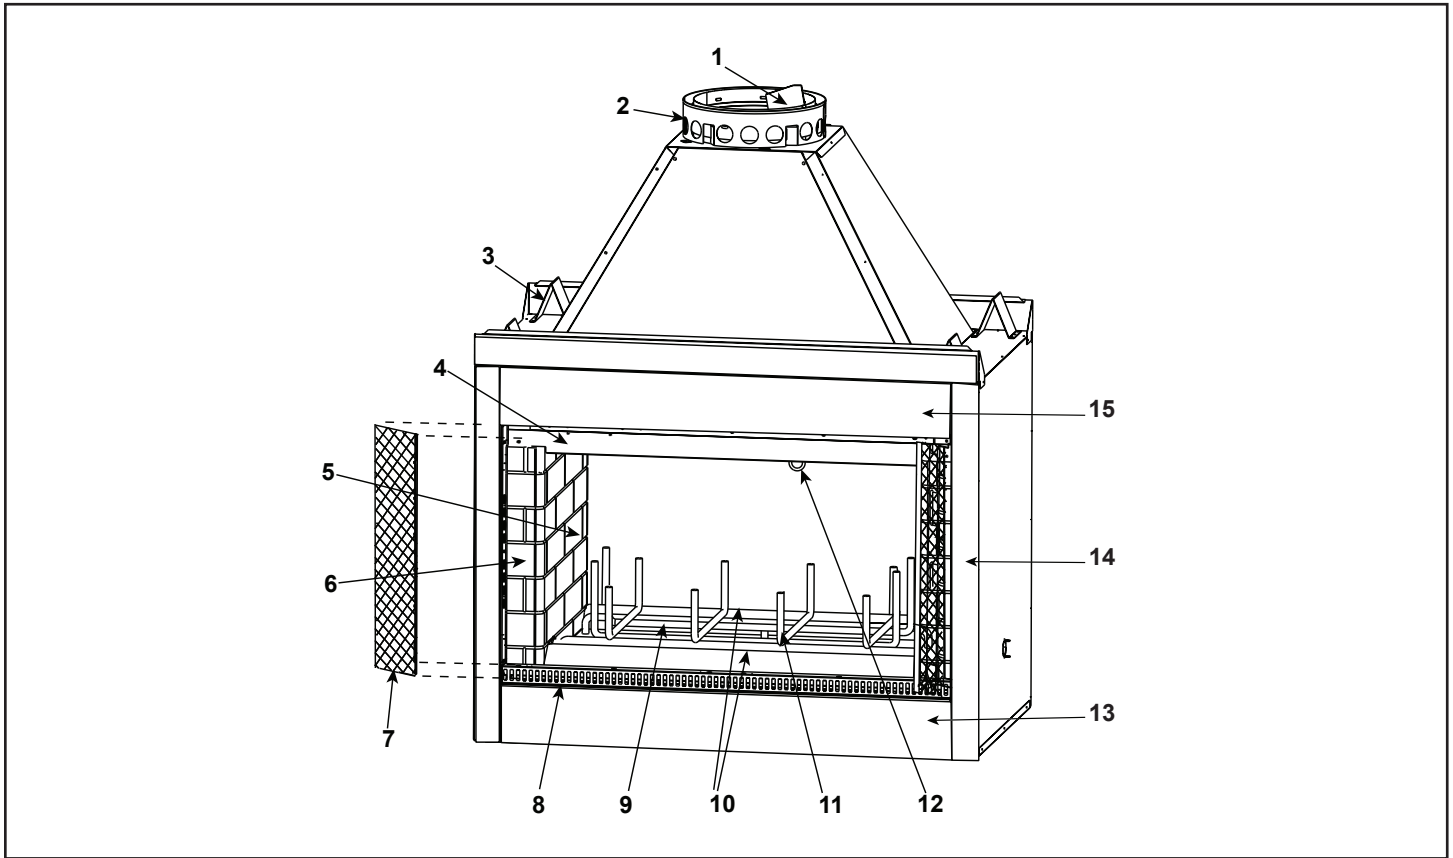

----- Manual continues below -----

Service Parts

DSR42

42" See-thru
Woodburning Fireplace

Beginning Manufacturing Date: Apr 1992
Ending Manufacturing Date: Active

IMPORTANT: THIS IS DATED INFORMATION. Parts must be ordered from a dealer or distributor. **Hearth and Home Technologies does not sell directly to consumers.** Provide model number and serial number when requesting service parts from your dealer or distributor.

ITEM	DESCRIPTION	COMMENTS	PART NUMBER
1	Damper Blade Assembly		SRV34487
2	Starter Section Assembly		22072B
3	Top Standoffs	Qty 4 req	SRV4044-111
4	Smoke Shield	Qty 2 req	SRV16829BK
5	Refractory - Back	Qty 2 req	16672
6	Refractory - Side	Qty 4 req	16948A
7	Firescreen Assembly	Qty 4 req	26053
	Firescreen Handle		SRV10002
8	Door Support	Qty 2 req	16697D
9	Hearth Refractory		16673A
10	Ashlip	Qty 2 req	16674B
11	Grate		GR11
12	Damper Control		16663
13	Front Face (Bottom)		SRV12848BK
14	Column (Right or Left)		SRV16689BK
15	Front Face (Top)		SRV16687BK