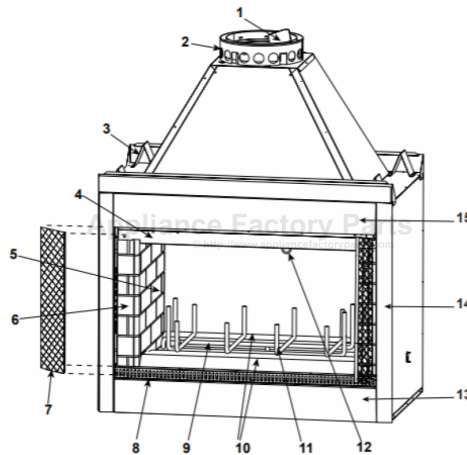

[Find Your MAJESTIC Fireplace Parts - Select From 585 Models](#)

----- Manual continues below -----