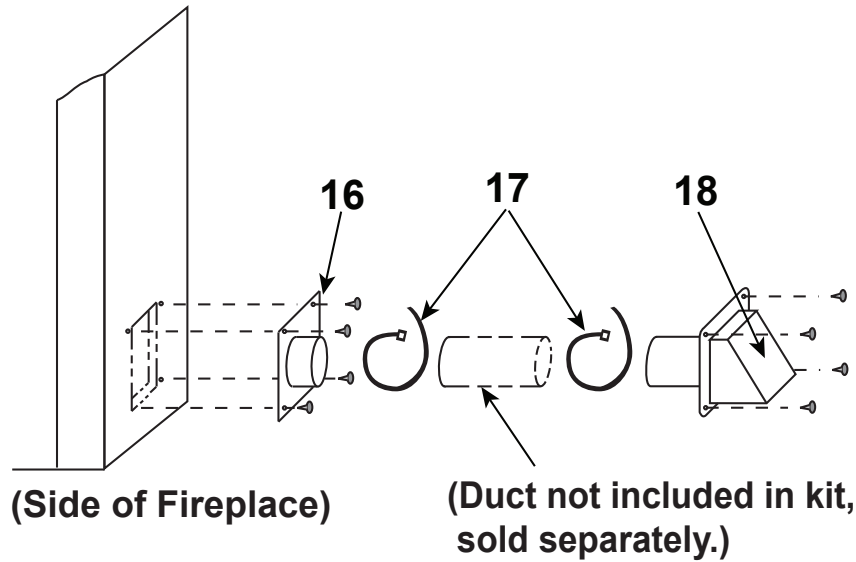

Outside Air Plate Assembly

IMPORTANT: THIS IS DATED INFORMATION. Parts must be ordered from a dealer or distributor. **Hearth and Home Technologies does not sell directly to consumers.** Provide model number and serial number when requesting service parts from your dealer or distributor.

ITEM	DESCRIPTION	COMMENTS	PART NUMBER
16	Outside Air Plate Assembly		19081A
17	Long Cable Tie	No longer available	SRV19954
18	Outside Air Shield		SRV33271
	Air Kit Fastener Pack		13580
	Damper Weight		SRV19785
	Door Pivot Clip	Qty 4 req	SRV31527
	Door Track (Upper)	Qty 2 req	SRV15427BK
	Door Track (lower)	Qty 2 req	SRV4012-001BK
	Firescreen Rod	Qty 4 req	SRV12052
	Gas Access Panel (for use with Air Kit)		31636
	Grate Clip	Qty 2 req	SRV28062
	Nailing Flange	Qty 8 req	31190
	Refractory Retainer	No longer available	16675B
	Refractory Retainer	Qty 4 req	SRV11847
	Refractory Standoff	Qty 2 req	16678
	Smoke Shelf	Qty 2 req	16676
	Smoke Shield Kit		SRV4012-036BK
	Strip Protector	Qty 4 req	SRV18320
	Touch-Up Paint		71479
	Installation Manual		4012-134
	Owners Manual		4012-135