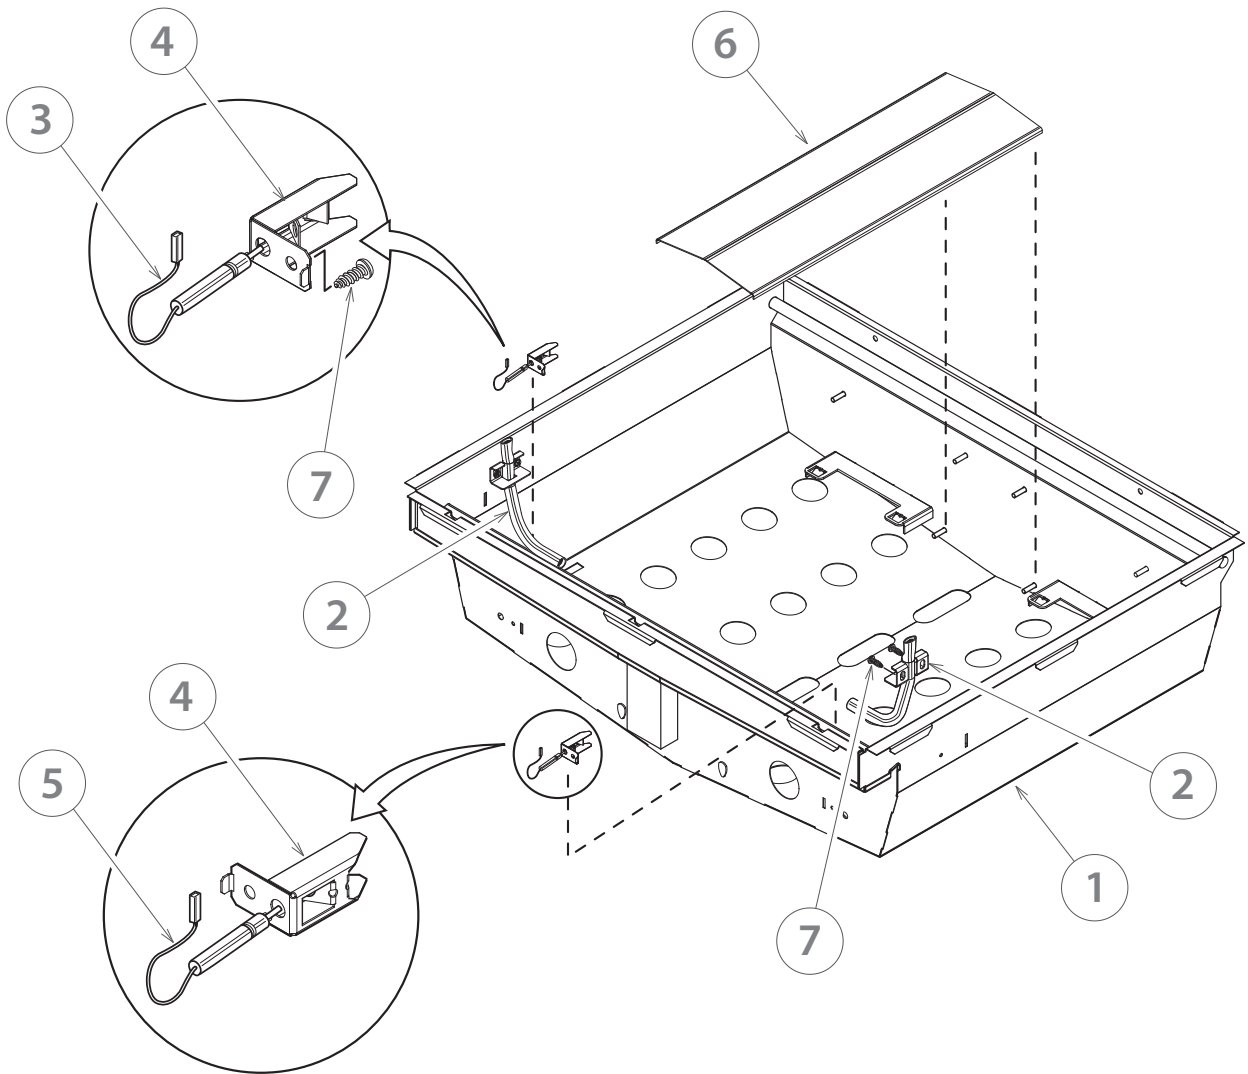

9 FIREBOX COMPONENTS

REF.	PART NUMBER	PART DESCRIPTION
1	240054	FIREBOX ASSY, BFG-30
2	240375	FLASH TUBE W/A, BFG-30G
3	211717	ELECTRODE BURNER 14.5 LONG
4	240187	COLLECTOR BOX
5	211718	ELECTRODE BURNER 29 LONG
6	240201	HEAT SHIELD, BFG-30G
7	211242P	MS 10-24X PH PN TY F SS (10 PK)
NI	239315	FIREBOX REPLACEMENT PIN