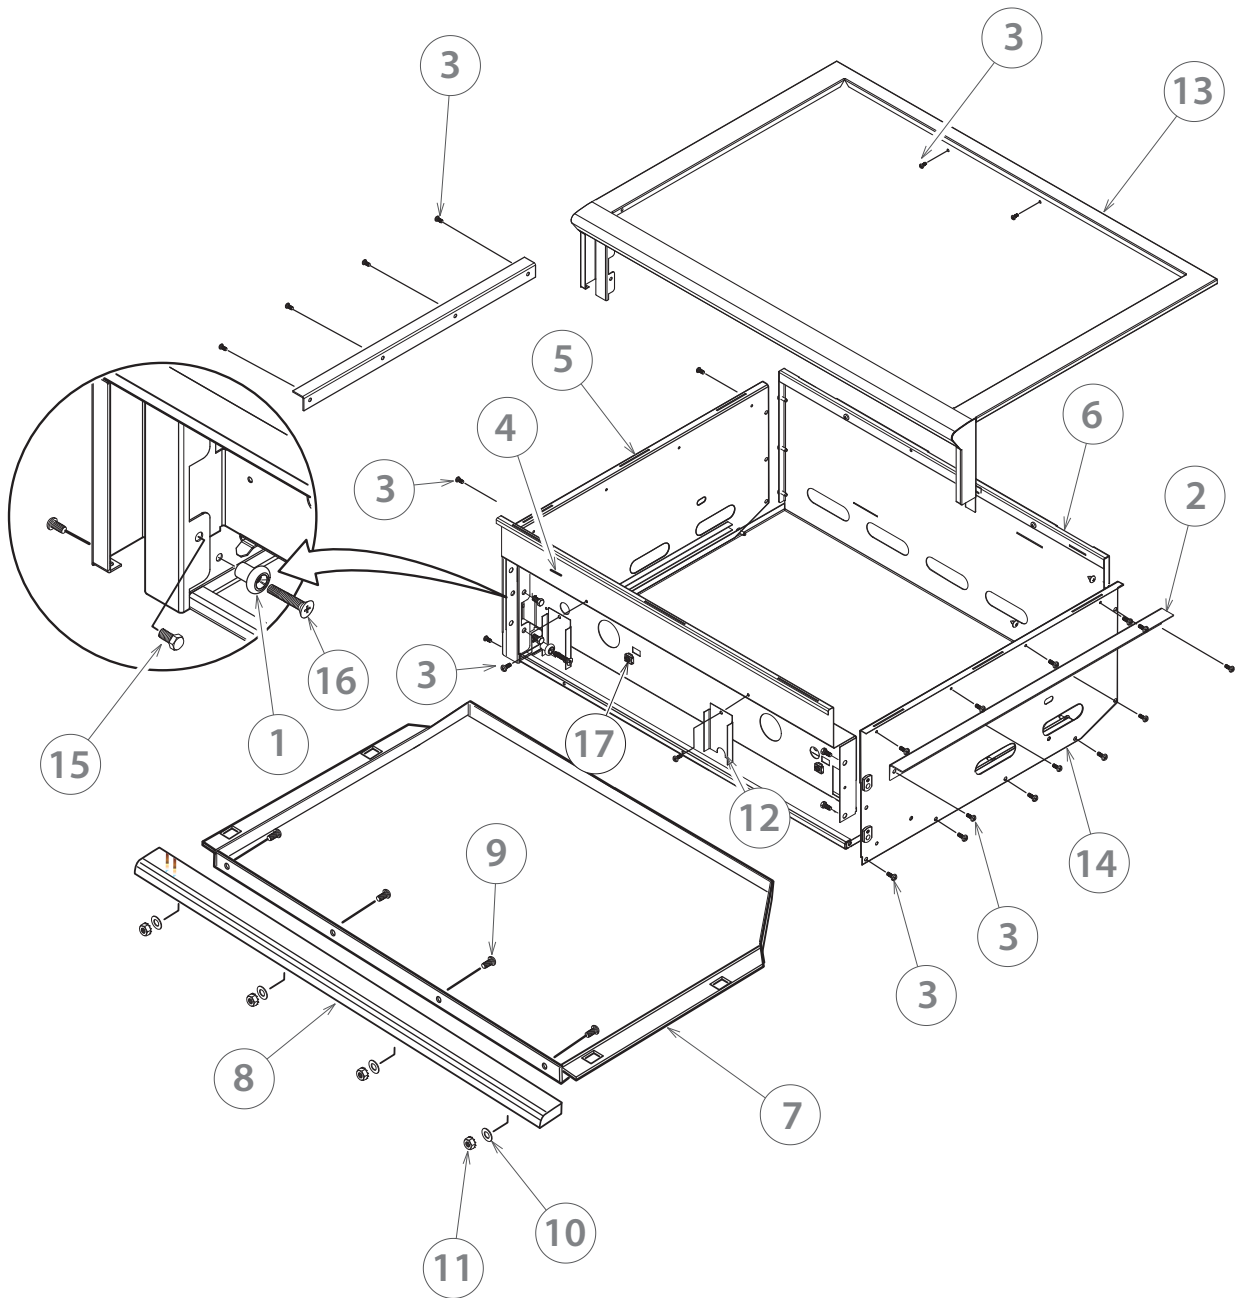

REF.	PART NUMBER	PART DESCRIPTION
1	211090	RACK ROLLER, VERTICAL
2	224769	ANGLE, GRILL SUPPORT
3	211242P	MS 10-24X PH PN TY F SS (10 PK)
4	240011	FRONT BAFFLE, BFG-30G
5	240059	SIDE OUTER W/A, LH
6	240010	BOTTOM BACK, BFG-30
7	240521	DRIP PAN, BFG30-GL / GD
8	251105	HANDLE, DRIP PAN, BFG30 G PTD
9	237354	MS 10-24 X 3/8 PH TR HD SS (10 PK)
10	211373P	WASHER FLT SS #10 .43 OD (10 PK)
11	218150	NUT HEX 10-24 KEPS SS (10 PK)
12	240509	SHIELD, HEAT, VALVE SWITCH-BF
13	240006	LANDING LEDGE W/A, BFG-30G
14	240060	SIDE OUTER W/A, RH
15	240208P	HEX BOLT ¼ - 20 X 3/8 SS (10 PK)
16	250184	MS 10-24 X 1 PH FLT 100 316SS
17	211408P	NUT W/RET 1/4-20 BLK (10PK)
NI	240203	HARNESS BFG-30G