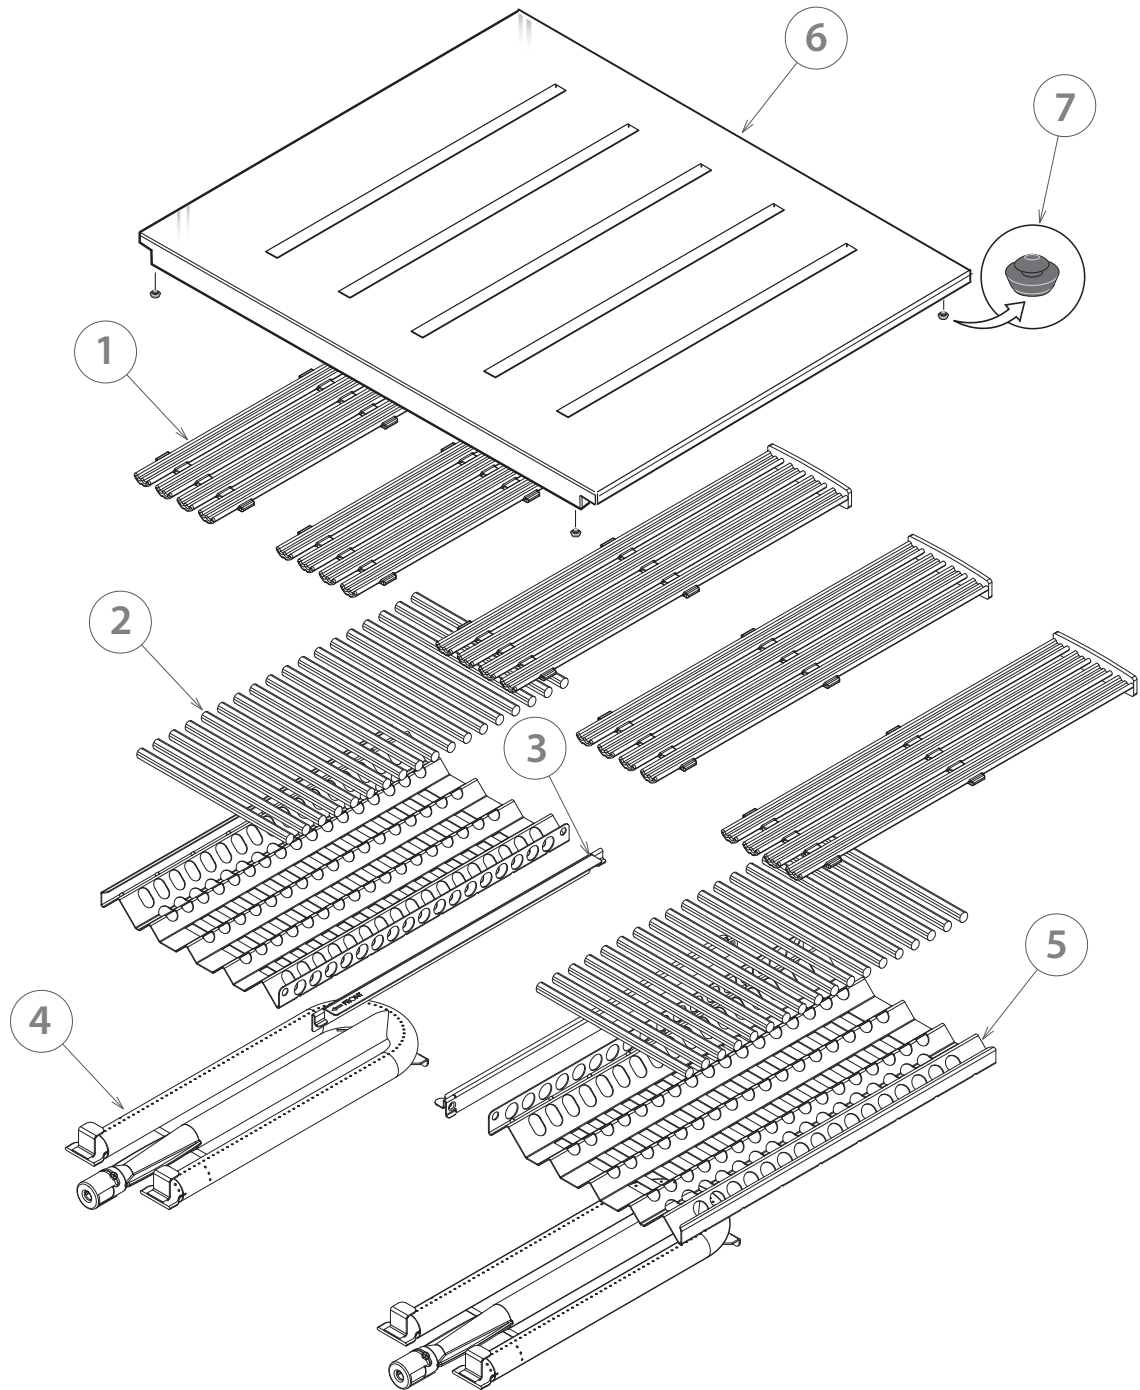

3 GRILL BURNER COMPONENTS

GRILL BURNER COMPONENTS

REF.	PART NUMBER	PART DESCRIPTION
1	212341	GRATE BGA GRILLS
2	214006P	CERAMIC ROD 9.50 (PKD)
3	214420	LOCK RADIANT BGB30
4	240031	U-BURNER, OUTDOOR COOKTOP
5	214419	HOUSING RADIANT BGB30
6	240202	COVER ASSY BFG-30G
7	212359	RUBBER BUMPER
NI	590850	BOOKSET LIBERTY GRILL DCS USCA
	<i>Includes</i>	<i>BK USR/INSTL LIB'TY GRL DCS US</i>
	<i>Includes</i>	<i>BK SERVICE & WARRANTY DCS USCA</i>