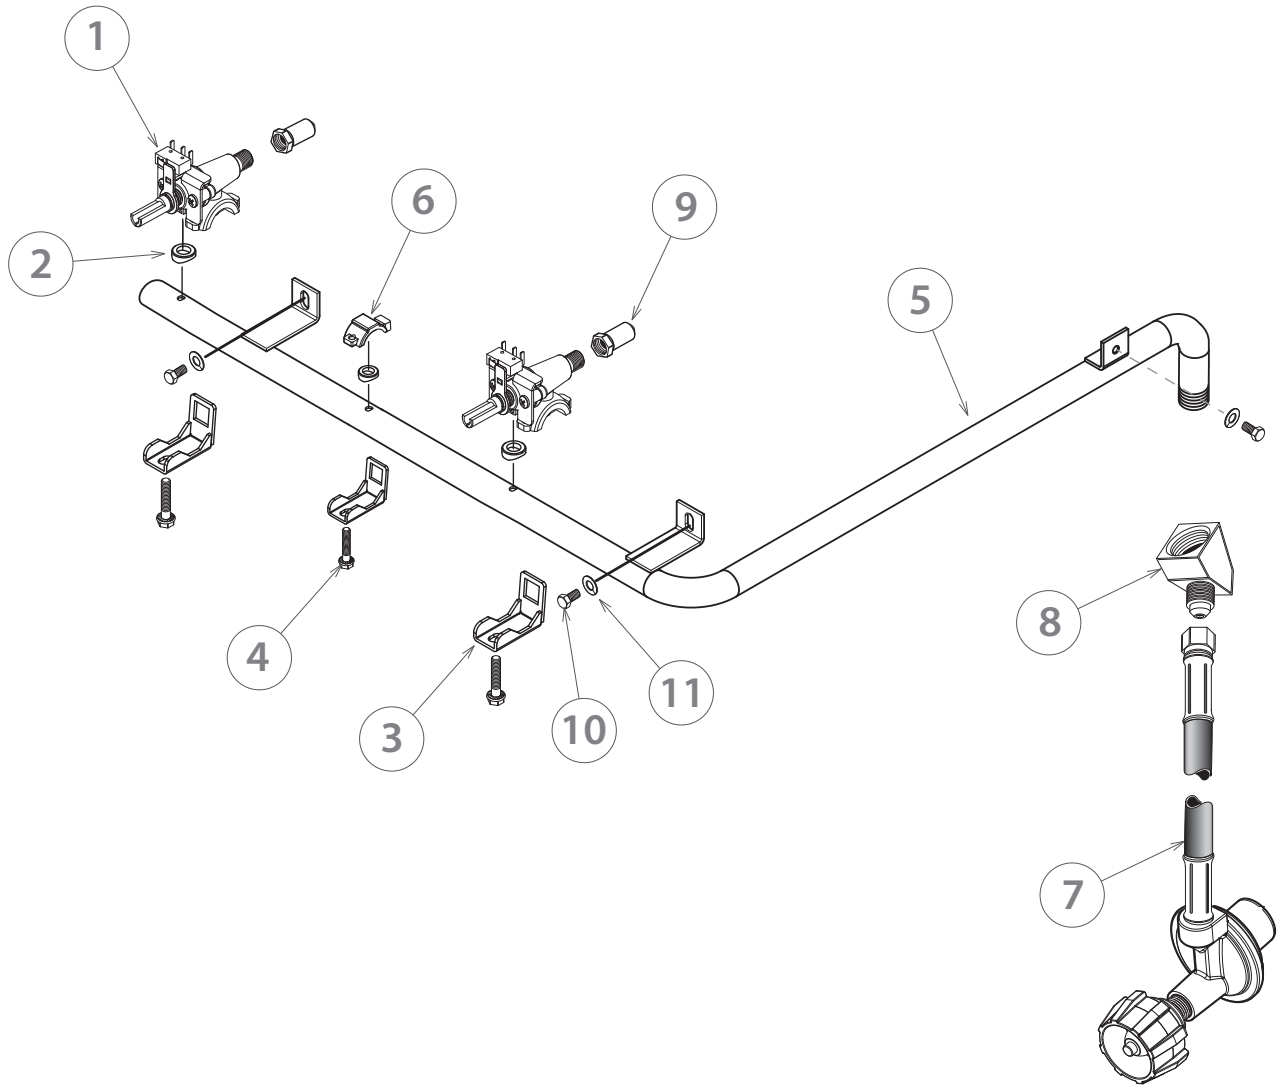

5 VALVE PANEL COMPONENTS

REF.	PART NUMBER	PART DESCRIPTION
1	251035	VALVE PANEL BFGC-30G
2	250745	BEZEL GRILL DCS
3	211248P	SM 6-32X3/8 PH PAN TY F SS (10PK)
4	250851	HOUSING IGNITION MODULE W/A
5	212333	BATTERY IGN MODULE 9V ELTEC 4
6	211480P	NUT 8-32 KEPS SS (10 PK)
7	212337	BATTERY ALKALINE 9V
8	211295P	MS 8-32X1/2 PH TR HD SS (10PK)
9	212359	RUBBER BUMPER
10	237566	BADGE, 3.3"
11	250789	PLATE BEZEL SUPPORT BGC
12	250777	DIAL GRILL DCS ASSY
13	211242P	MS 10-24X1/2 PH PN TY F SS (10 PK)

7 MANIFOLD COMPONENTS

REF.	PART NUMBER	PART DESCRIPTION
1	240184	VALVE SADDLE MAIN, OUTDOOR
2	240379	SEAL, SADDLE VALVE
3	240378	CLAMP, SADDLE VALVE
4	240380	MS M5 X 25, HEX PH WSHR
5	240041	MANIFOLD BFG
6	240294	PLUG, SADDLED
7	210819P	90DEG/HOSE ASSY QCC-1 (PKD)
8	239586	ELBOW 45 3/8M FLAREX 1/2 F NPT
9	220579	JET SPUD LG 1.51MM (53DMS)
10	211323P	HEX BLT 1/4-20 X 1/2 FULL TH SS (10 PK)
11	211368P	WASHER FLT SS .313 X .750 (10 PK)