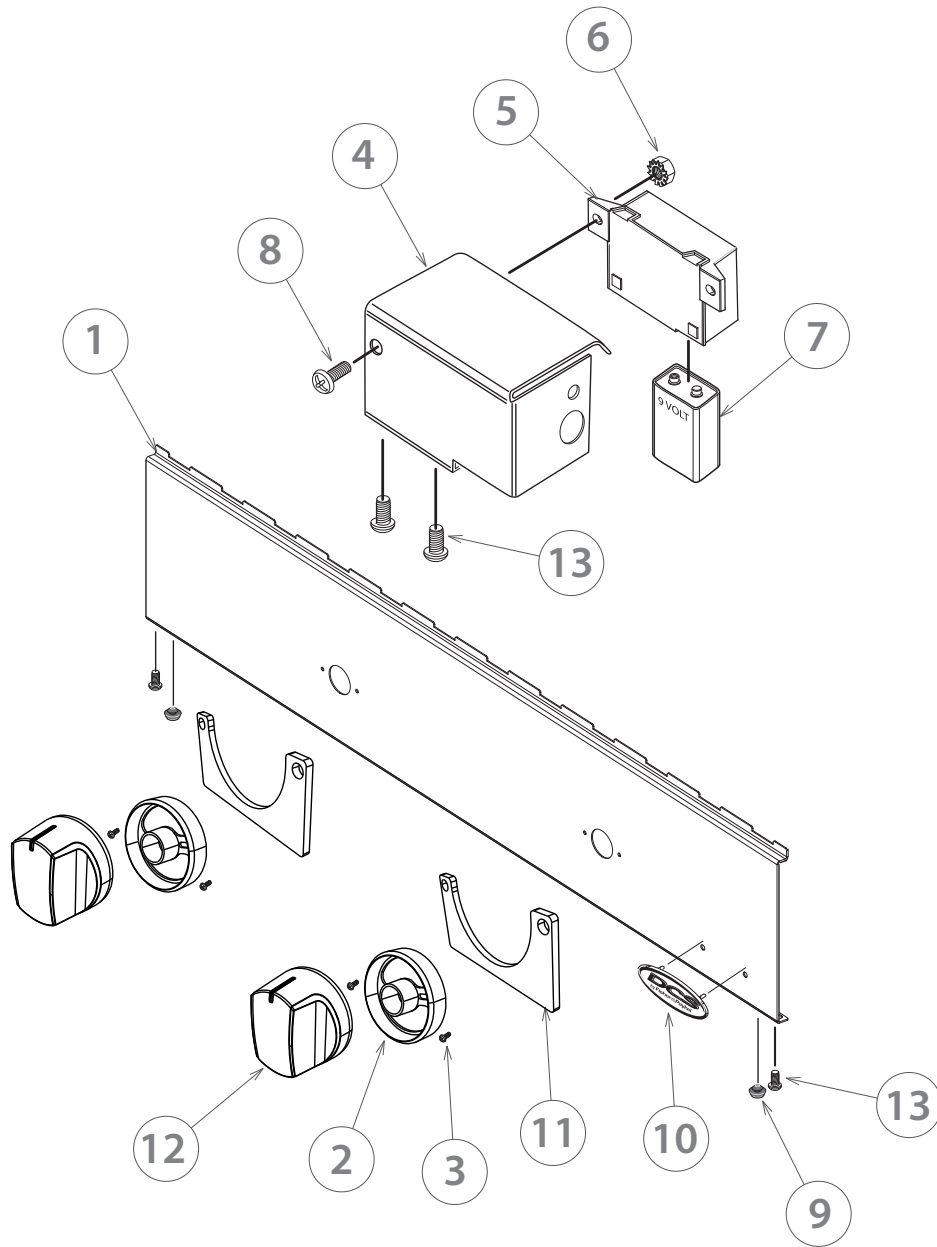

5 VALVE PANEL COMPONENTS

REF.	PART NUMBER	PART DESCRIPTION
1	251035	VALVE PANEL BFGC-30G
2	250745	BEZEL GRILL DCS
3	211248P	SM 6-32X3/8 PH PAN TY F SS (10PK)
4	250851	HOUSING IGNITION MODULE W/A
5	212333	BATTERY IGN MODULE 9V ELTEC 4
6	211480P	NUT 8-32 KEPS SS (10 PK)
7	212337	BATTERY ALKALINE 9V
8	211295P	MS 8-32X1/2 PH TR HD SS (10PK)
9	212359	RUBBER BUMPER
10	237566	BADGE, 3.3"
11	250789	PLATE BEZEL SUPPORT BGC
12	250777	DIAL GRILL DCS ASSY
13	211242P	MS 10-24X1/2 PH PN TY F SS (10 PK)