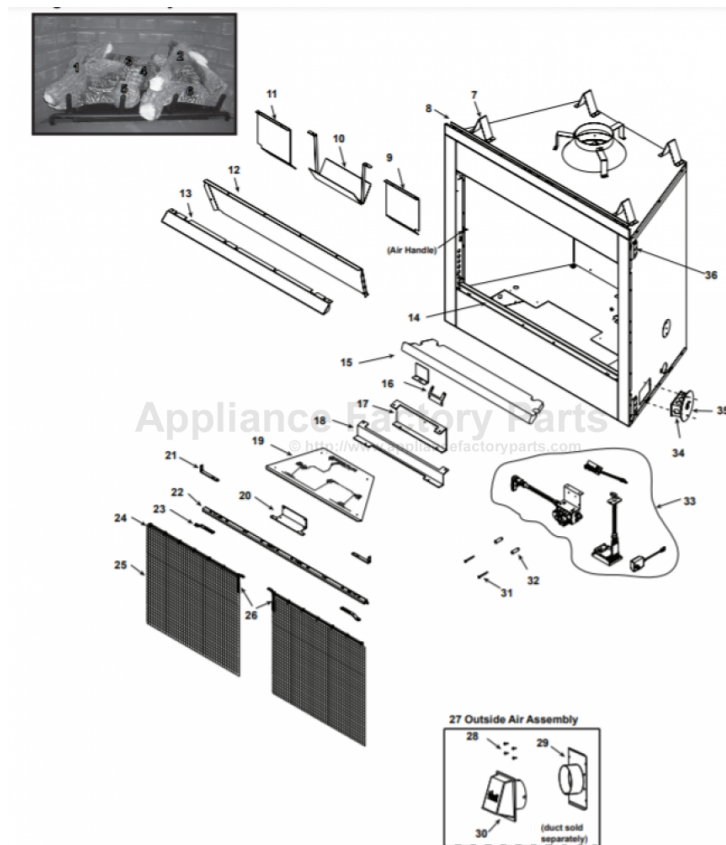

# MAJESTIC RBV4236IT Owner's Manual

[Shop genuine replacement parts for MAJESTIC RBV4236IT](#)

[Find Your MAJESTIC Fireplace Parts - Select From 585 Models](#)

----- Manual continues below -----

**Log Set Assembly**

**Stocked  
at Depot**

ITEM	DESCRIPTION	COMMENTS	PART NUMBER	
	Log Assembly 36"		SRV4048-057	Y
1	Top Left Log	<b>Pre 5/15/16, Must order complete assembly</b>	SRV4048-184	
2	Top Right Log		SRV4048-185	
3	Back Left Log		SRV4048-238	
4	Back Right Log		SRV4048-239	
5	Front Left Log		SRV4048-240	
6	Front Right Log		SRV4048-241	
	Grate Assembly		SRV4048-034	Y
7	Top Standoff	Qty 4 reg	SRV4044-111	
8	Drywall Lip		4048-161	
9	Right Baffle		4048-118	
10	Flue Baffle Assembly		4048-020	
11	Left Baffle		4048-117	
12	Smoke Shield		4048-127	
13	Hood		29575	
14	Hearth Retainer		SRV4044-128	
15	Hearth Refractory		4048-200	
16	Pilot Bracket		4048-136	
17	Back Burner Support		4048-138	
18	Front Burner Support		4048-137	
19	Burner Pan Assembly - NG		4048-024	Y
	Burner Pan Assembly - Propane		4048-025	Y
20	Screen Bracket		4048-169	
21	Upper Door Bracket	Qty 2 reg	SRV4048-142	
22	Door Track		SRV15425	
23	Door Pivot Clip	Qty 2 reg	SRV31527	
24	Firescreen Rod	Qty 2 reg	SRV11866	Y
25	Firescreen Assembly	Qty 2 reg	4048-018	Y
26	Firescreen Handle	Qty 2 reg	SRV10002	
27	Outside Air Assembly		4044-036	Y
28	Fastener Pack		4025-023	
29	Outside Air Plate Assembly		4044-031	
30	Outside Air Shield		SRV33271	Y
31	Door Pin Screw	Qty 2 reg	SRV4021-384	
32	Door Pin	Qty 2 reg	SRV4021-385	
33	Valve Assembly		<b>Refer to Valve page</b>	
34	Junction Box		21878	Y
35	Junction Box Cover Plate		4048-234	
36	Nailing Flange	Qty 4 reg	SRV4044-161	
	To replace the Lower Front Face (4044-124), Upper Front Face (4048-181), Right Column (4044-104) or Left Column (4044-143) Please order an overlay part number CUST4018-001 and reference the part number that need to be repaired			