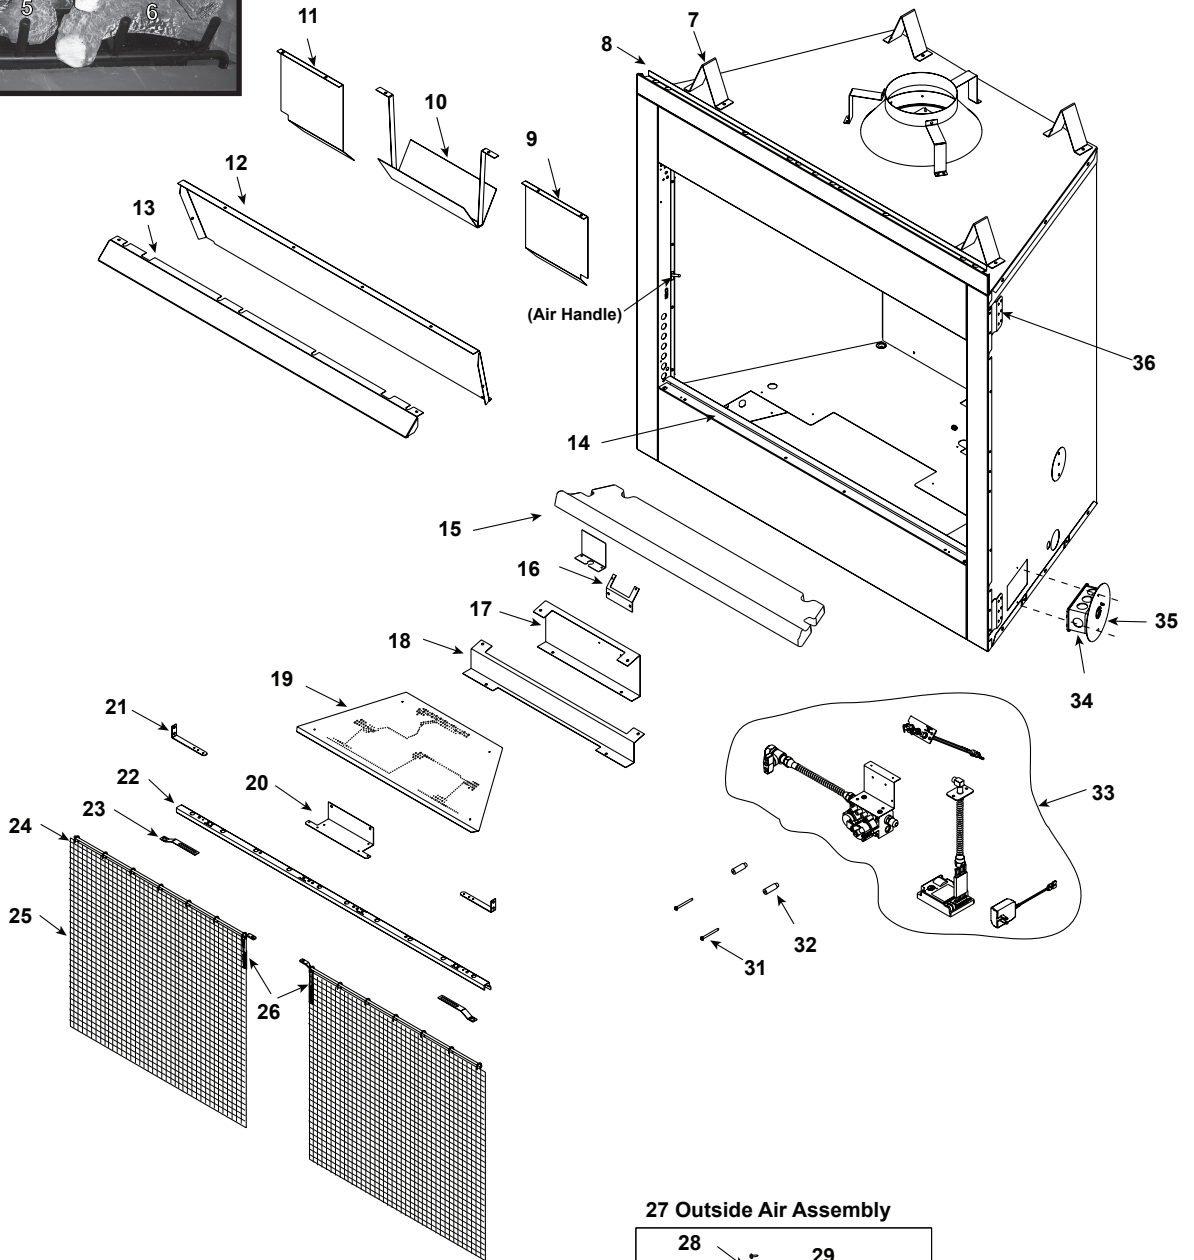

# MAJESTIC RBV4236IT Owner's Manual

[Shop genuine replacement parts for MAJESTIC RBV4236IT](#)

[Find Your MAJESTIC Fireplace Parts - Select From 585 Models](#)

----- Manual continues below -----

**Log Set Assembly**

**Stocked  
at Depot**

ITEM	DESCRIPTION	COMMENTS	PART NUMBER	
	Log Assembly 36"		SRV4048-057	Y
1	Top Left Log	<b>Pre 5/15/16, Must order complete assembly</b>	SRV4048-184	
2	Top Right Log		SRV4048-185	
3	Back Left Log		SRV4048-238	
4	Back Right Log		SRV4048-239	
5	Front Left Log		SRV4048-240	
6	Front Right Log		SRV4048-241	
	Grate Assembly		SRV4048-034	Y
7	Top Standoff	Qty 4 reg	SRV4044-111	
8	Drywall Lip		4048-161	
9	Right Baffle		4048-118	
10	Flue Baffle Assembly		4048-020	
11	Left Baffle		4048-117	
12	Smoke Shield		4048-127	
13	Hood		29575	
14	Hearth Retainer		SRV4044-128	
15	Hearth Refractory		4048-200	
16	Pilot Bracket		4048-136	
17	Back Burner Support		4048-138	
18	Front Burner Support		4048-137	
19	Burner Pan Assembly - NG		4048-024	Y
	Burner Pan Assembly - Propane		4048-025	Y
20	Screen Bracket		4048-169	
21	Upper Door Bracket	Qty 2 reg	SRV4048-142	
22	Door Track		SRV15425	
23	Door Pivot Clip	Qty 2 reg	SRV31527	
24	Firescreen Rod	Qty 2 reg	SRV11866	Y
25	Firescreen Assembly	Qty 2 reg	4048-018	Y
26	Firescreen Handle	Qty 2 reg	SRV10002	
27	Outside Air Assembly		4044-036	Y
28	Fastener Pack		4025-023	
29	Outside Air Plate Assembly		4044-031	
30	Outside Air Shield		SRV33271	Y
31	Door Pin Screw	Qty 2 reg	SRV4021-384	
32	Door Pin	Qty 2 reg	SRV4021-385	
33	Valve Assembly		<b>Refer to Valve page</b>	
34	Junction Box		21878	Y
35	Junction Box Cover Plate		4048-234	
36	Nailing Flange	Qty 4 reg	SRV4044-161	
	To replace the Lower Front Face (4044-124), Upper Front Face (4048-181), Right Column (4044-104) or Left Column (4044-143) Please order an overlay part number CUST4018-001 and reference the part number that need to be repaired			