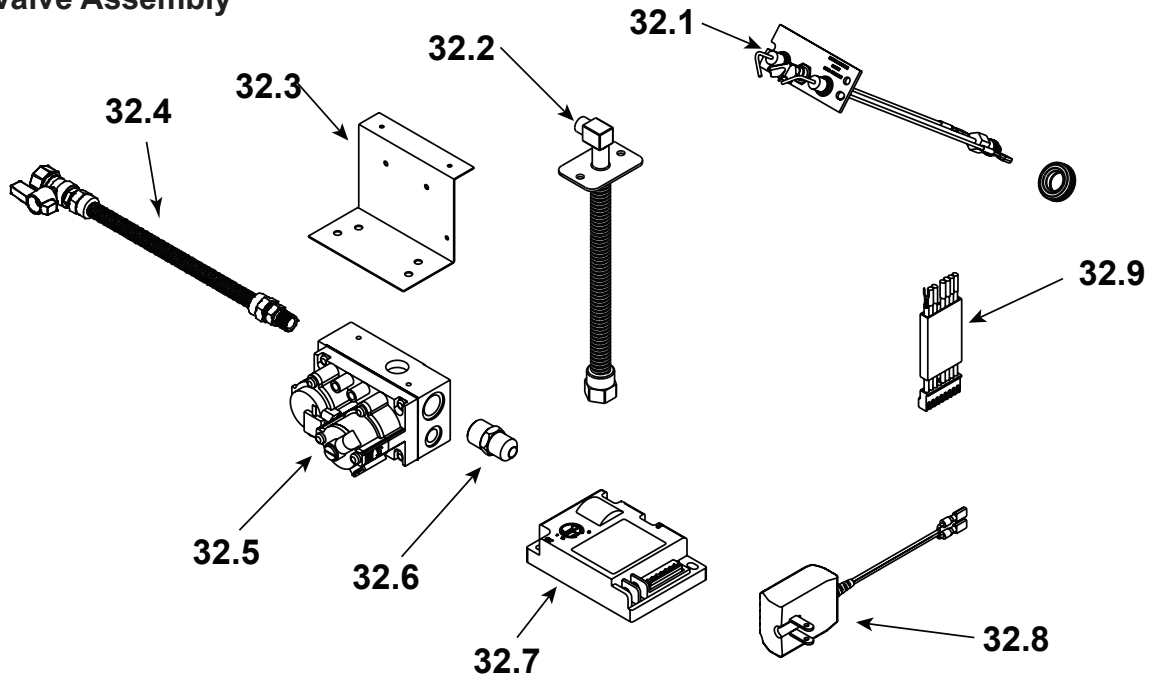

#32 Valve Assembly

IMPORTANT: THIS IS DATED INFORMATION. Parts must be ordered from a dealer or distributor. **Hearth and Home Technologies does not sell directly to consumers.** Provide model number and serial number when requesting service parts from your dealer or distributor.

Stocked at Depot

ITEM	DESCRIPTION	COMMENTS	PART NUMBER	
32.1	Pilot Assembly NG		SRV2090-012	Y
	Pilot Assembly Propane		2090-013	Y
32.2	Flexible Bulkhead		SRV7000-156	Y
32.3	Valve Bracket		4048-132	
32.4	Flex Ball Valve Assembly		SRV302-320	Y
32.5	Valve NG		SRV593-500	Y
	Valve Propane		SRV593-501	Y
32.6	Brass Connector - Male - Flex	Pkg of 5	303-315/5	Y
32.7	Control Module		SRV593-592	Y
32.8	3V Adapter		SRV593-593	Y
32.9	Wire Assembly		SRV593-590	Y
	Battery Pack		SRV593-594	Y
	Orifice - #31C NG		SRV582-831	Y
	Orifice - #48C Propane		SRV582-848	Y
	Wire Assembly - HIBLK60FM		SRV34937	Y
	Wire Assembly - HIBLU60FF		4018-022	
	Wall Switch Wire Assembly		4018-046	Y
	Propane Gas Conversion Kit		DCKP-RBV	Y
	Natural Gas Conversion Kit		DCKN-RBV	Y