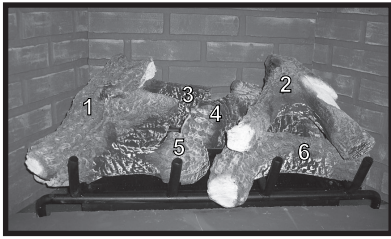

# MAJESTIC RBV4236IT Owner's Manual

[Shop genuine replacement parts for MAJESTIC RBV4236IT](#)

[Find Your MAJESTIC Fireplace Parts - Select From 585 Models](#)

----- Manual continues below -----

**Log Set Assembly**