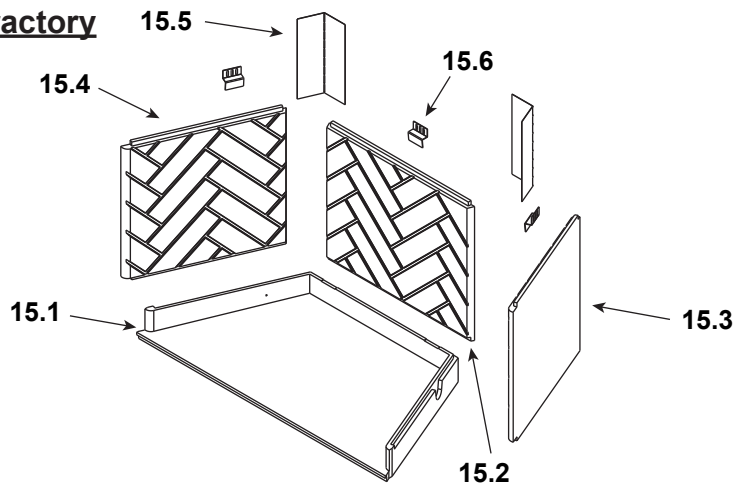

Stocked at Depot

ITEM	DESCRIPTION	COMMENTS	PART NUMBER	
1	Starter Section Assembly		SRV22069	Y
2	Top Standoff	Qty 4 req	SRV4044-111	
3	Upper Front Face		4072-144	
4	Non Combustible Front		4072-147	
5	Door Track (used for upper)		SRV4072-118	
6	Smoke Shield		4072-136	
7	Upper Face	Overlay	SRV4072-199	
8	Left & Right Column	Overlay	SRV4072-176	
9	Lower Face	Overlay	SRV4072-169	
10	Firescreen Rod	1 piece	4072-134	
11	Firescreen Assembly	Qty 2 req	SRV4072-020	Y
12	Grate, 21.50" F x 9.88" D x 20.88" B		GR40	Y
13	Nailing Flange	Qty 4 req	SRV4044-161	
	Door Pivot Clip	Qty 2 req	SRV31527	
	Strip Protector		SRV18320	
	Outside Air Hood	Qty 2 req	SRV33271	Y
	Extended Smoke Shield		SRV4072-156	
	Installation Instructions and Owner's Manual		4072-203	

Stocked at Depot

ITEM	DESCRIPTION	COMMENTS	PART NUMBER
Traditional Refractory			
14.1	Hearth Refractory, 42.38" F x 17.88" D x 27.18 B		SRV4072-104
14.2	Back Refractory, 17.25" H x 26.93" W		SRV4072-105
14.3	Side Refractory, Right, 17.25" H x 18.21" W	Qty 2 req	SRV4072-103
14.4	Corner Shield	Qty 2 req	4072-145
14.5	Retainer	Qty 3 req	SRV11847

#15 Herringbone Refractory

Herringbone Refractory			
ITEM	DESCRIPTION	COMMENTS	PART NUMBER
15.1	Hearth Refractory, 42.38" F x 17.88" D x 27.18 B		SRV4072-104
15.2	Back Refractory, 17.25" H x 26.93" W		SRV4072-107
15.3	Side Refractory, Right, 17.25" H x 18.21" W		SRV4072-108
15.4	Side Refractory, Left, 17.25" H x 18.21" W		SRV4072-109
15.5	Corner Shield	Qty 2 req	4072-145
15.6	Retainer	Qty 3 req	SRV11847