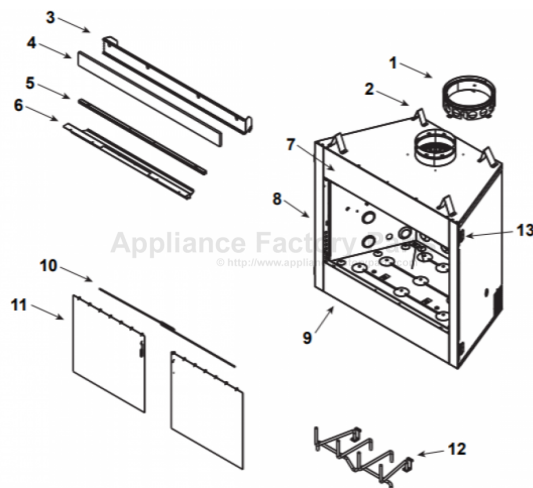

[Find Your MAJESTIC Fireplace Parts - Select From 585 Models](#)

----- Manual continues below -----