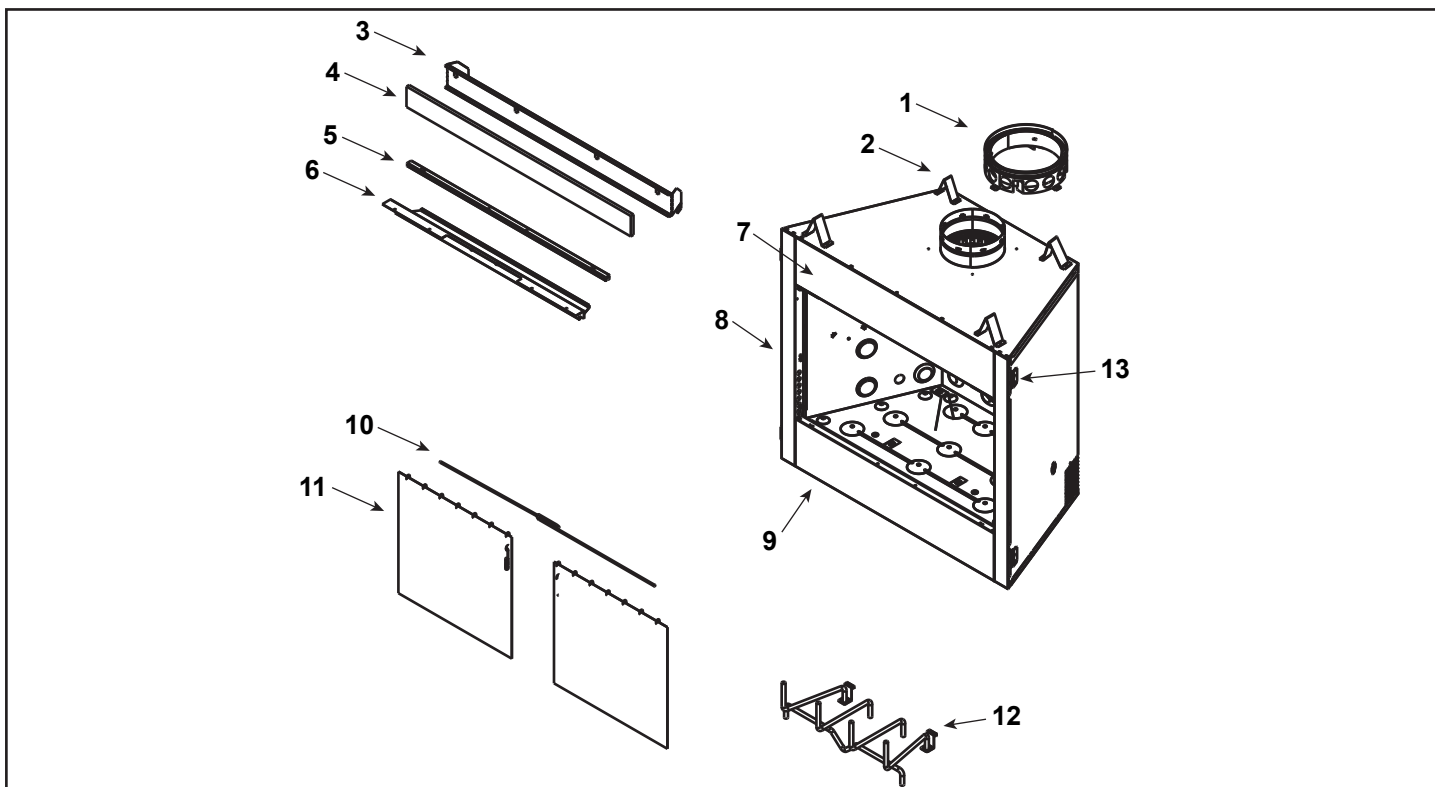

IMPORTANT: THIS IS DATED INFORMATION. Parts must be ordered from a dealer or distributor. **Hearth and Home Technologies does not sell directly to consumers.** Provide model number and serial number when requesting service parts from your dealer or distributor.

Stocked at Depot

ITEM	DESCRIPTION	COMMENTS	PART NUMBER	
1	Starter Section Assembly		SRV22069	Y
2	Top Standoff	Qty 4 req	SRV4044-111	
3	Upper Front Face		4072-144	
4	Non Combustible Front		4072-147	
5	Door Track (used for upper)		SRV4072-118	
6	Smoke Shield		4072-136	
7	Upper Face	Overlay	SRV4072-199	
8	Left & Right Column	Overlay	SRV4072-176	
9	Lower Face	Overlay	SRV4072-169	
10	Firescreen Rod	1 piece	4072-134	
11	Firescreen Assembly	Qty 2 req	SRV4072-020	Y
12	Grate, 21.50" F x 9.88" D x 20.88" B		GR40	Y
13	Nailing Flange	Qty 4 req	SRV4044-161	
	Door Pivot Clip	Qty 2 req	SRV31527	
	Strip Protector		SRV18320	
	Outside Air Hood	Qty 2 req	SRV33271	Y
	Extended Smoke Shield		SRV4072-156	
	Installation Instructions and Owner's Manual		4072-203	

Additional service parts following page.