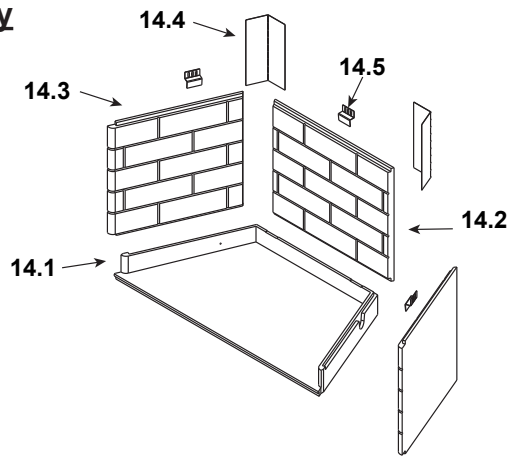

#14 Traditional Refractory

IMPORTANT: THIS IS DATED INFORMATION. Parts must be ordered from a dealer or distributor. **Hearth and Home Technologies does not sell directly to consumers.** Provide model number and serial number when requesting service parts from your dealer or distributor.

Stocked at Depot

ITEM	DESCRIPTION	COMMENTS	PART NUMBER
Traditional Refractory			
14.1	Hearth Refractory, 42.38" F x 17.88" D x 27.18 B		SRV4072-104
14.2	Back Refractory, 17.25" H x 26.93" W		SRV4072-105
14.3	Side Refractory, Right, 17.25" H x 18.21" W	Qty 2 req	SRV4072-103
14.4	Corner Shield	Qty 2 req	4072-145
14.5	Retainer	Qty 3 req	SRV11847