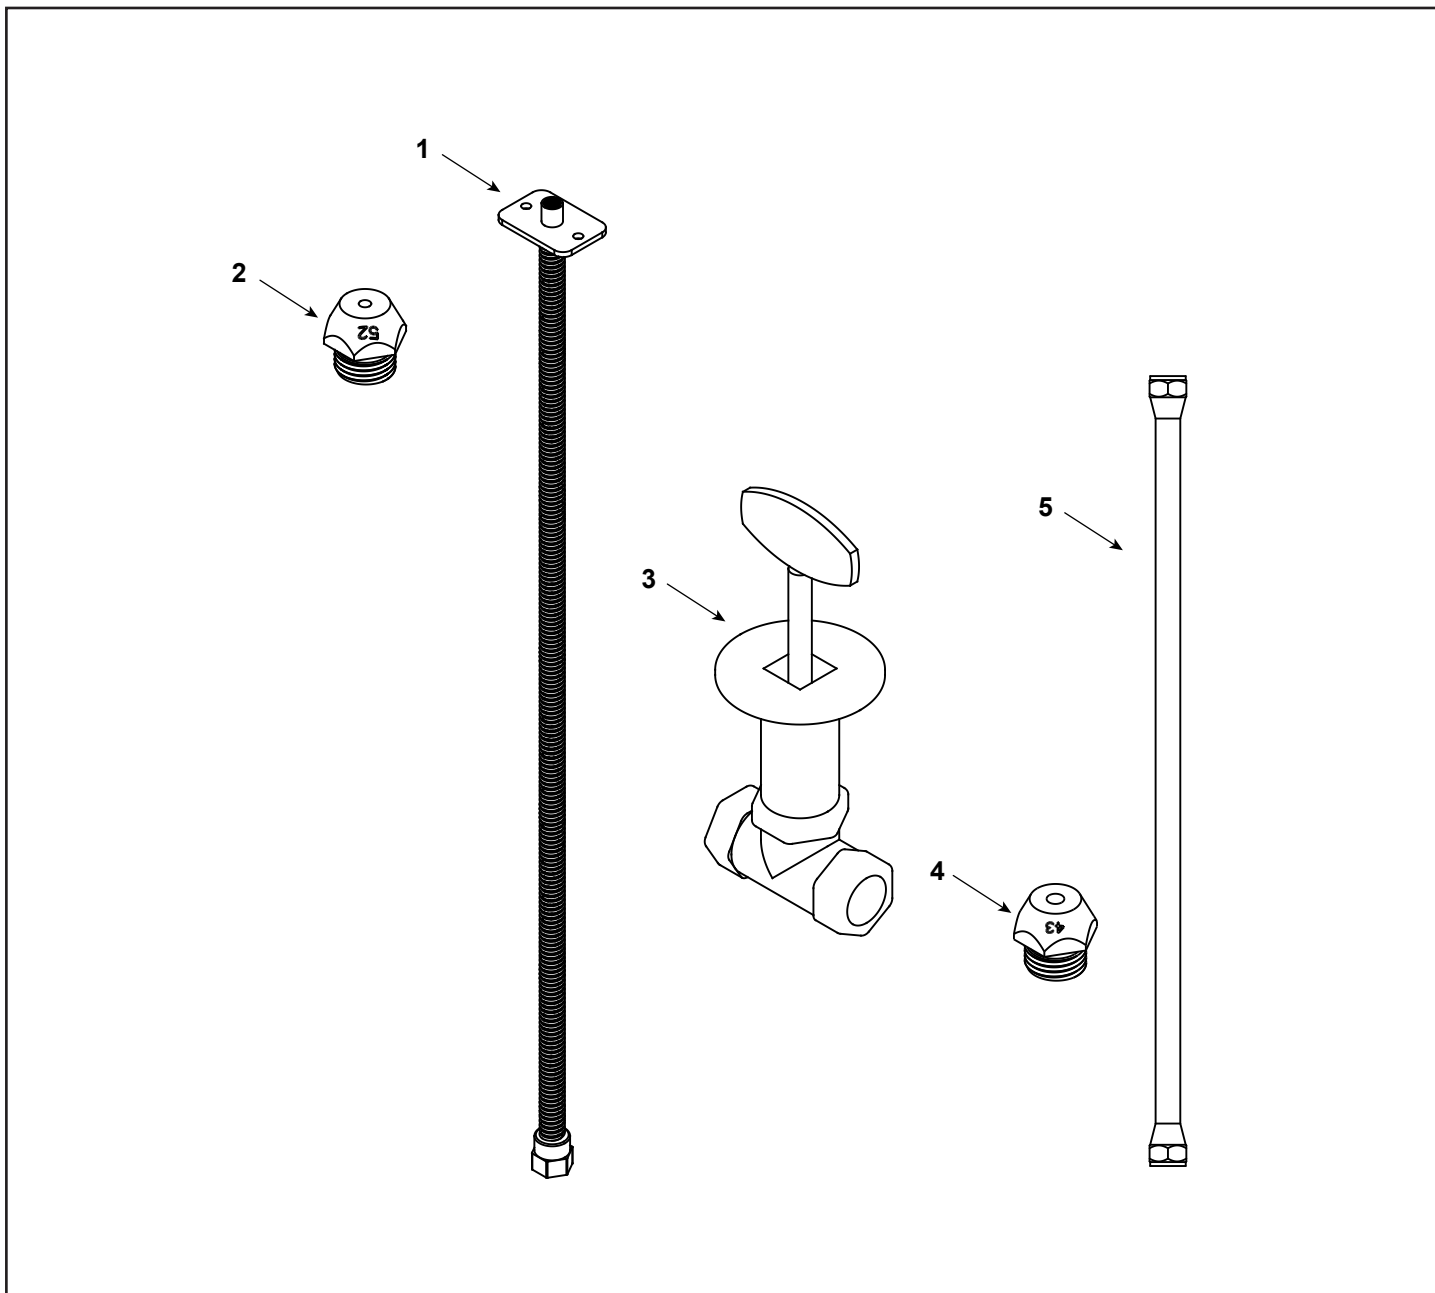

IMPORTANT: THIS IS DATED INFORMATION. Parts must be ordered from a dealer or distributor. **Hearth and Home Technologies does not sell directly to consumers.** Provide model number and serial number when requesting service parts from your dealer or distributor.

Stocked at Depot

ITEM	DESCRIPTION	COMMENTS	PART NUMBER	
1	Bulkhead, Flexible 24"		SRV4079-302	
2	Orifice (#52C)	Propane	SRV582-852	Y
3	Ball Valve, 1/2" NPT	ODPLAZA-L24S Only	SRV4079-304	
4	Orifice (#43C)	Natural	SRV582-843	Y
5	Flex Gas Line, 16"		SRV4121-006	
	Tube Fitting, 1/2" NPT 3/8"		SRV27D7306