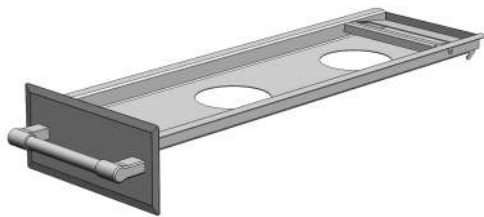

**AXEFW
PARTS LIST**

COVER 510-0529

FOOD WELL 290-0143

CHAFING TRAY 510-1189

LOGO 200-0377

FUEL HOLDER 290-0152

FOOD WARMER

HANDLE 290-0401

1/3 SIZE FOOD PAN KIT
290-0242

THREAD CUTTER NUT
510-0433

STERNO GEL 7 OZ 200-0377