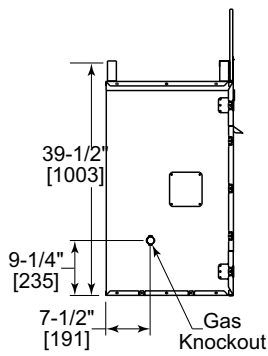

# Villa Gas 42

Outdoor Gas Fireplace

MODEL	FRONT WIDTH		BACK WIDTH		HEIGHT		DEPTH		VIEWING AREA
	Actual	Framing	Actual	Framing	Actual	Framing	Actual	Framing	
ODVILLAG-42	47-1/8"	48"	29-3/4"	48"	39-1/2"	39-3/4"	21-3/8"	21-1/2"	42 x 20-7/8"

### TOP VIEW

Front View

Left Side View

Right Side View

Rear View

APPLIANCE LOCATION

FRAMING DIMENSIONS

MANTEL PROJECTIONS