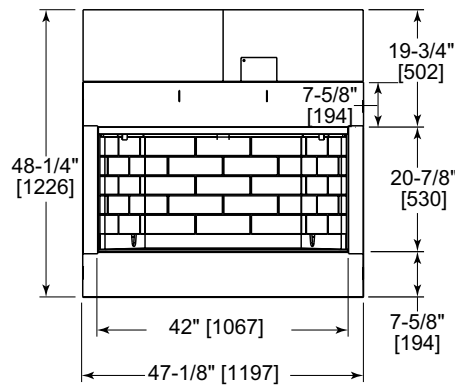

# Villa Gas 42

Outdoor Gas Fireplace

MODEL	FRONT WIDTH		BACK WIDTH		HEIGHT		DEPTH		VIEWING AREA
	Actual	Framing	Actual	Framing	Actual	Framing	Actual	Framing	
ODVILLAG-42	47-1/8"	48"	29-3/4"	48"	39-1/2"	39-3/4"	21-3/8"	21-1/2"	42 x 20-7/8"

### TOP VIEW

Front View

Left Side View

Right Side View

Rear View

APPLIANCE LOCATION

FRAMING DIMENSIONS

MANTEL PROJECTIONS