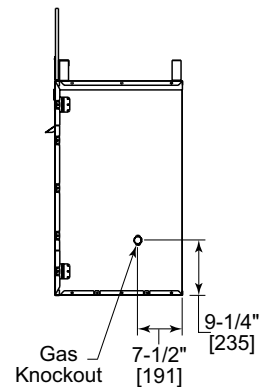

# Villa Gas 42

Outdoor Gas Fireplace

MODEL	FRONT WIDTH		BACK WIDTH		HEIGHT		DEPTH		VIEWING AREA
	Actual	Framing	Actual	Framing	Actual	Framing	Actual	Framing	
ODVILLAG-42	47-1/8"	48"	29-3/4"	48"	39-1/2"	39-3/4"	21-3/8"	21-1/2"	42 x 20-7/8"

### TOP VIEW

Front View

Left Side View

Right Side View

Rear View

APPLIANCE LOCATION

FRAMING DIMENSIONS

MANTEL PROJECTIONS