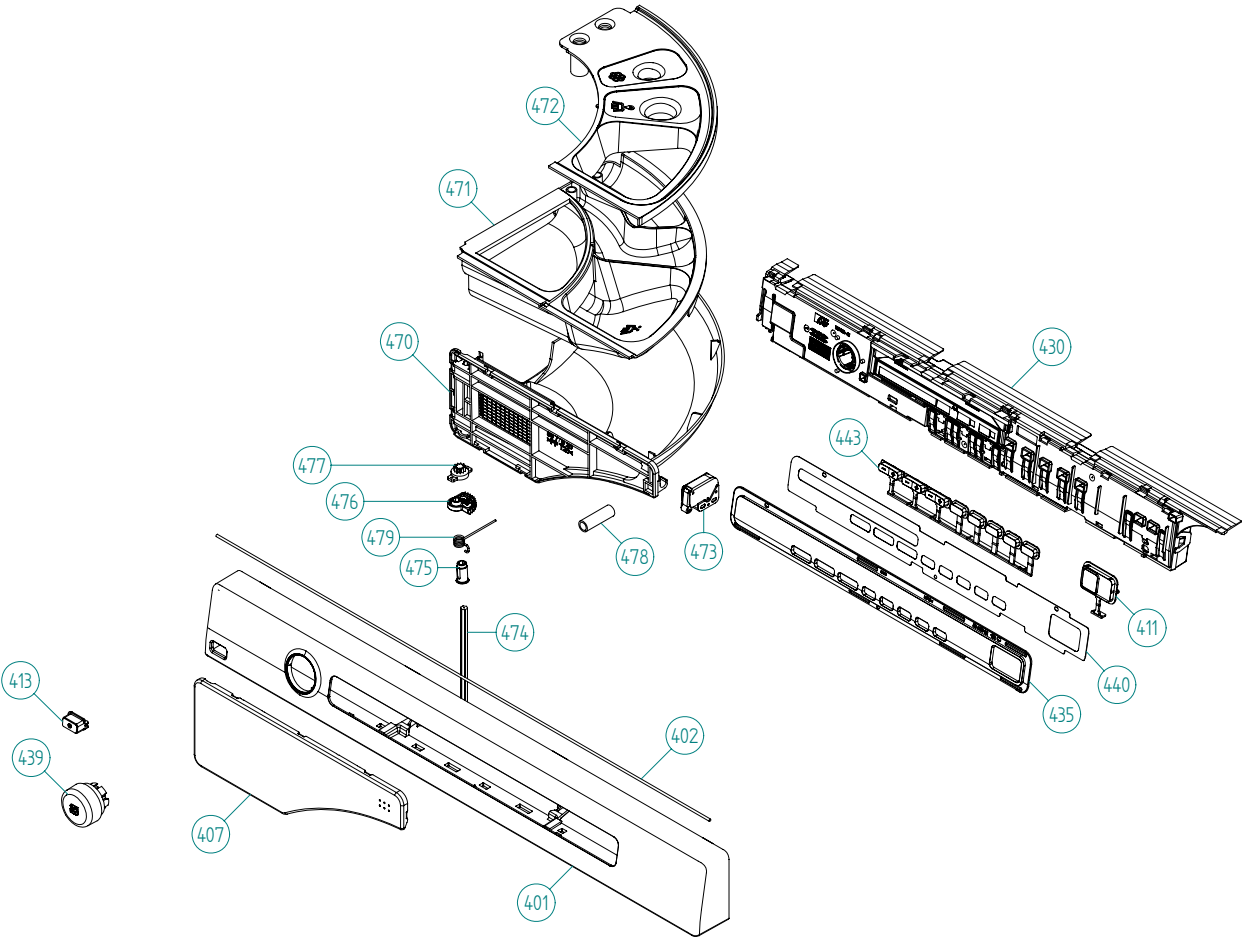

Control Panel

ASKO, W6863 US - white (WM60.2)

Pos	Spare part No.	Description	Qty	Comment
401	8083042-0-UL	PANEL ASKO W6863	1 Pc's	
402	8079749	Rubber Seal-Cntrl Panel to Brd	1 Pc's	
407	8076072-0	LID DETERGENT DISPENSER	1 Pc's	
411	8081748-0	PUSHBUT. START/STOP PRINTED WM	1 Pc's	
413	8081710-0	PUSHBU. MAINSWITCH WMD60.2 UL4	1 Pc's	
430	8801468	CONTROL UNIT COMPL. WM60.2	1 Pc's	
435	8081502	LENS 8-OPTIONS WM60.2	1 Pc's	
440	8082159-85	DECOR PLATE 8-OPTIONS WM60.2	1 Pc's	
441	8082163-85	ASKO A	1 Pc's	
442	8082421-0-UL	KNOB ASKO WMD60.2 COMPL. UL4	1 Pc's	
443	8081527-0	KEY SET 8-BUTTONS	1 Pc's	
460	8082570	CABLE SET MOTOR WM UL4	1 Pc's	
468	8076209	GROUND CHAIN WM UL4	1 Pc's	
470	8077620	HOLDER DETERGENT COMPARTMENT	1 Pc's	
471	8077619	DETERGENT COMPARTMENT	1 Pc's	
472	8077142	SIPHON Liq DET Swing Compartment	1 Pc's	
473	8078925	PUSH LOCKING	1 Pc's	
474	8077621	SHAFT DETERGENT COMPARTMENT	1 Pc's	
475	8076159	BUSHING DETERGENT COMPARTMENT	3 Pc's	
476	8076189	GEAR RING DETERGENT CONTAINER	1 Pc's	
477	8078924	DAMPER DETERGENT COMPARTMENT	1 Pc's	
478	8081698	SPACER DETERGENT COMP. 30MM	1 Pc's	
479	8077622	TORSION SPRING	1 Pc's