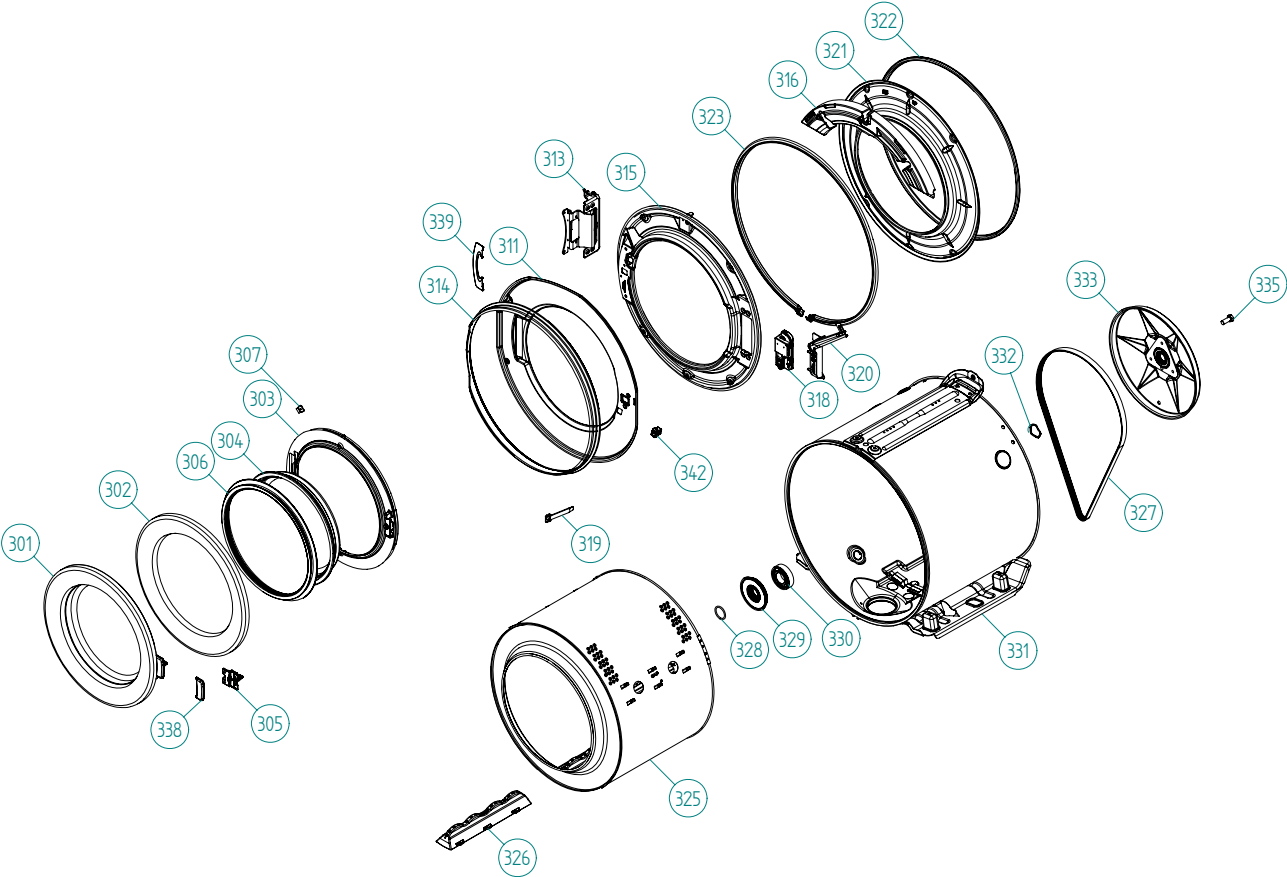

Cylinder and related parts

ASKO, W6863 US - white (WM60.2)

Pos	Spare part No.	Description	Qty	Comment
301	8081875-85	FRONT DOOR COMPL.	1 Pc's	
302	8076548-85	FRAME FRONTDOOR OUTER PART UL4	1 Pc's	
303	8076547-49	FRAME FRONT DOOR INNER PART	1 Pc's	
304	8061685	Front Glass	1 Pc's	
305	8078973	LOCK HOOK UL4	1 Pc's	
306	8064025	Seal front door WM20/21	1 Pc's	
306	8081128	SEALING FRONT DOOR WM60 UL4	1 Pc's	
307	8801321	KIT SECURING PLATE FRONT GLASS	1 Pc's	
311	8076560-0	COVER PLATE OUTER WHITE	1 Pc's	
313	8079471	HINGE COMPL.	1 Pc's	
313-a	8079877	SCREW MFT 8.8 M5X10 FZB	4 Pc's	
313-b	8901097	Screw Terminal	2 Pc's	
314	8076561-49	GAP SEALING	1 Pc's	
315	8078970	COVER PLATE INNER	1 Pc's	
316	8076563	Balance Weight 5.1 KG	2 Pc's	
316-a	8901135	SCREW	4 Pc's	
318	8902087	Screw Plastic Housing 20 Torx	2 Pc's	
318	8079873	DOOR LOCK	1 Pc's	
319	8076566	EMERGENCY OPENER DOOR LOCK	1 Pc's	
320	8079959-UL	DOOR LOCK COVER	1 Pc's	
321	8065043	Front Panel Tub	1 Pc's	
322	8061889	Seal Strip Tub 600s	1 Pc's	
323	8061669	TENSION RING WM20	1 Pc's	
325	8801277	Cylinder w/Sealing Kit	1 Pc's	
326	8061604	Drum Paddle	3 Pc's	
327	8061682	Drive Belt W600 Series	1 Pc's	
328	8058497	ORing 600s Drum Shaft WM	1 Pc's	
329	8801276	Kit Sealing Cassette	1 Pc's	
330	8056314	Bearing Comp WM Rear Panel	2 Pc's	
331	8801259	CONTAINER COMPL.WM20 CAST IRON	1 Pc's	
332	8056810	Wave Washer WM	1 Pc's	
333	8056376	Pulley for Drum WM	1 Pc's	
335	8901052	Screw	1 Pc's	
338	8078975-85	COVER LOCK HOOK	1 Pc's	
339	8079283-0	HINGE COVER	1 Pc's	
342	8089887	GUIDE-2 GLASS DOOR	1 Pc's