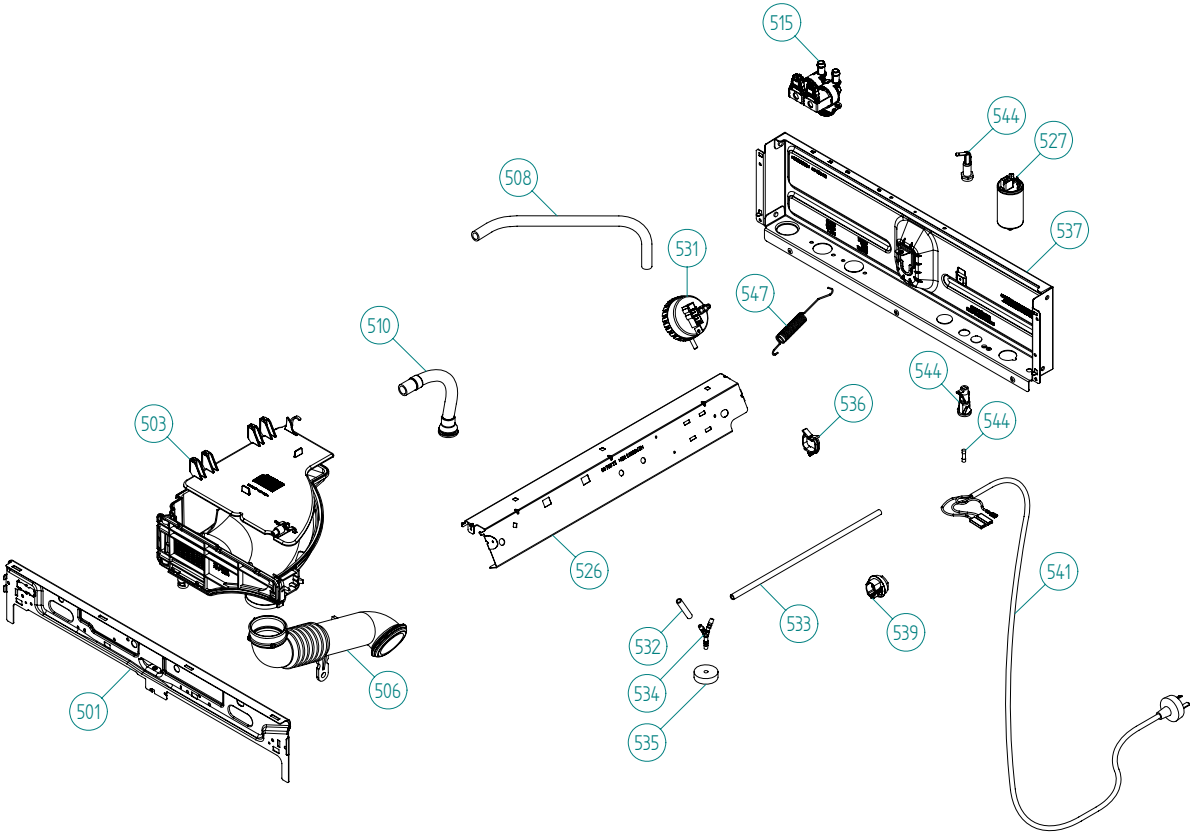

Upper session

ASKO, W6863 US - white (WM60.2)

Pos	Spare part No.	Description	Qty	Comment
501	8076029	FRONTBEAM	1 Pc's	
501-a	8902362	Screw 20 Torx Self Tapping	2 Pc's	
501-b	8901413	Lock Washer laundry tops	2 Pc's	
503	8801379	Detergent Compartment Kit WM60	1 Pc's	
503	8081808	DETERGENT COMP. COMPL. UL4	1 Pc's	
503-a	8901970	Screw	1 Pc's	
503-b	8902072	SCREW PT KB40X10 WN1442 GALV	1 Pc's	
506	8064692	BELLOW HOSE INLET UL4	1 Pc's	
506	8081670	BELLOW HOSE INLET WM60 UL4	1 Pc's	
506-a	8063607	HOSE CLIP 57,5	1 Pc's	
508	8058502	RUBBER HOSE 10X15X360 UL1	2 Pc's	
510	8061736	Ventilation Hose WM20	1 Pc's	
510-a	8052730	HOSE CLIP 21,0	1 Pc's	
515	8079324	INLET VALVE Repl.by 8083880	1 Pc's	
515-a	8901097	Screw Terminal	2 Pc's	
526	8078971	UNIT FOR ELECTR. COMP.	1 Pc's	
527	8076202	EMC-FILTER WITH INDUCTOR	1 Pc's	
527-a	8901155	Nut	1 Pc's	
527-b	8901419	Lock Washer	1 Pc's	
529	8079714	CABLE SET MC C CIM-A W UL4	1 Pc's	
529	8082568	CABLE SET P WM UL4	1 Pc's	
529	8082569	CABLE SET MC P WM UL4	1 Pc's	
529	8079710	CABLE SET IV WM UL4	1 Pc's	
529	8079716	CABLE SET N AP LL WM UL4	1 Pc's	
529	8079717	CABLE SET EL WM UL4	1 Pc's	
531	8078221	LEVEL SWITCH WM05	1 Pc's	
532	8080832	RUBBER HOSE 4,3X7,3X72	1 Pc's	
533	8080617	RUBBER HOSE 4,3X7,3X260	1 Pc's	
534	8051843	Y Pipe Water Level SW WM	1 Pc's	
535	8061997	Ground Level Switch Hose WM20	2 Pc's	
536	8061975	Cable Holder	1 Pc's	
537	8061694	CROSS BEAM Repl.by 8801477	1 Pc's	
537-a	8900327	Screw 20 Torx Self Tapping	5 Pc's	
539	8006948	Grommet	1 Pc's	
541	8064210	PWR Cord w/flat pin sleeves	1 Pc's	
544	8801354	FUSE HOLDER GREY 15A US/CA	2 Pc's	
544-a	8801354	BK/MDA15 Fuse All laundry	2 Pc's	
544-b	8801354	Hub Fuse Holder	2 Pc's	
544-c	8801354	Fuse Holder Laundry	2 Pc's	
547	8061923	Balancing Spring WM 20	2 Pc's