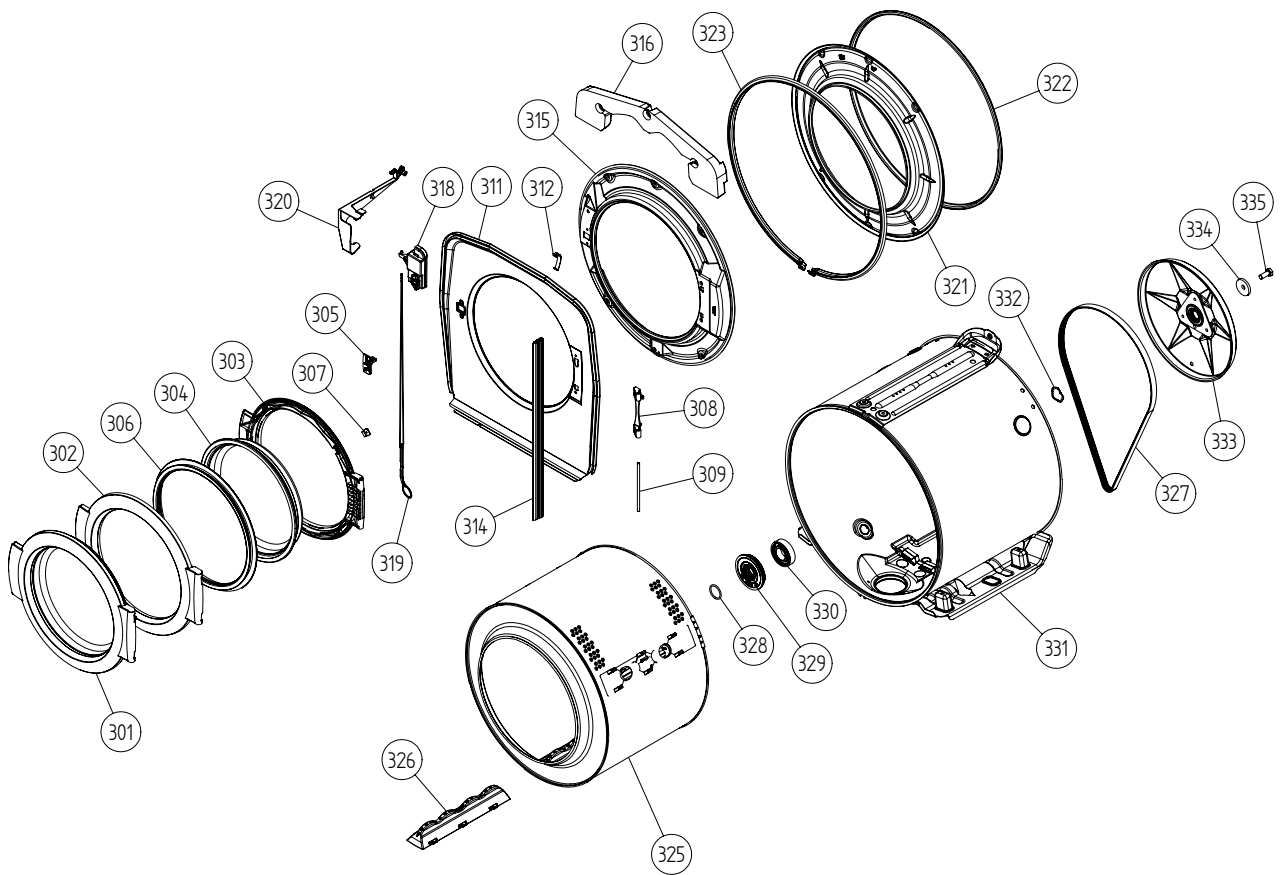

Cylinder and related parts

ASKO, W6021 (Door) US - Titanium #107602117 (WM33AUS)

Pos	Spare part No.	Description	Qty	Comment
301	8064906-81	Front door	1 Pcs	
302	8061651-81	FRAME FRONT DOOR OUTER GREYME.	1 Pcs	
303	8061652-42	Front Door Frame Inner	1 Pcs	
304	8061685	Front Glass	1 Pcs	
305	8061798	Lock Hook Door 600s	1 Pcs	
306	8064025	Seal front door WM20/21	1 Pcs	
307	8061624	Securing Plate	4 Pcs	
308	8061686-42	Hinge Front Door Grey WM 20	1 Pcs	
308-a	8901969	Screw	2 Pcs	
309	8061687	Shaft for Hinge WM 20	1 Pcs	
311	8061671-81	Cover Plate Outer Metallic	1 Pcs	
312	8061879	Tension Spring	4 Pcs	
314	8061616	Gap Sealing Side WM 20	2 Pcs	
315	8061670	COVER PLATE INNER	1 Pcs	
316	8061678	DAMPER WEIGHT	2 Pcs	
316-a	8901135	SCREW	4 Pcs	
318	8061679	Door Lock Comp. W600s	1 Pcs	
318-a	8902087	Screw Plastic Housing 20 Torx	2 Pcs	
319	8061780	Emergency Opening Compl. WM20	1 Pcs	
320	8061680-UL	Can also use #8061680	1 Pcs	
321	8061677	FRONT PANEL TUB WM20	1 Pcs	
321	8065043	Front panel tub WM20/21	1 Pcs	
322	8061889	Seal Strip Tub 600s	1 Pcs	
323	8061669	TENSION RING WM20	1 Pcs	
325	8061600	Cylinder	1 Pcs	
326	8061604	Drum Paddle	3 Pcs	
327	8061682	Drive Belt 600 series washers	1 Pcs	
328	8058497	ORing 600s Drum Shaft WM	1 Pcs	
329	8801211	Vring cassette compl. w/orin	1 Pcs	
330	8056314	Bearing Comp. WM Rear Panel	2 Pcs	
331	8801165	Container Complete	1 Pcs	
332	8056810	Wave Washer WM	1 Pcs	
333	8056376	Pulley for Drum WM	1 Pcs	
334	8057209	Washer Level Leg DW	1 Pcs	
335	8901052	Screw	1 Pcs