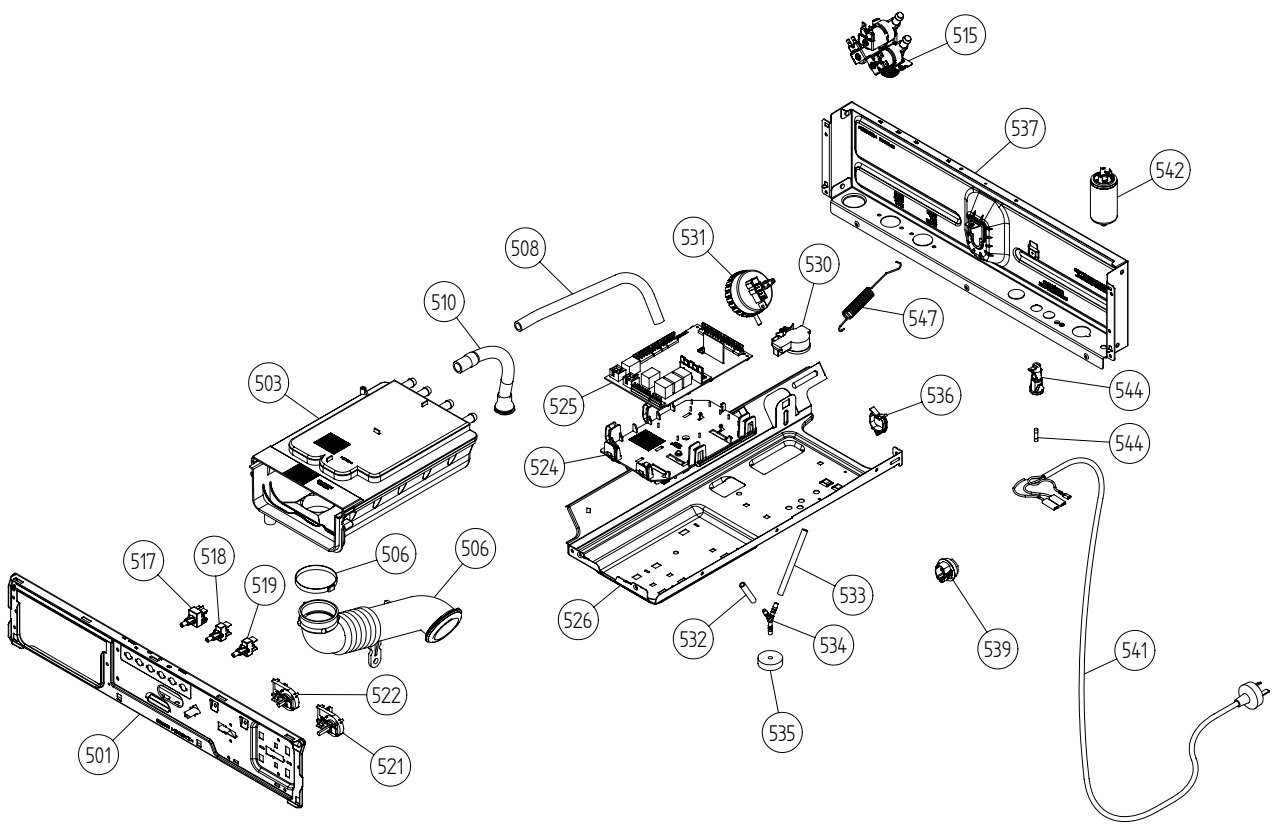

Upper session

ASKO, W6021 (Door) US - Titanium #107602117 (WM33AUS)

Pos	Spare part No.	Description	Qty	Comment
501	8061690	Front Beam 600/700 Series	1 Pcs	
501-a	8900338	Screw 20 Torx Self Tapping	2 Pcs	
501-b	8901413	Lock Washer laundry tops	2 Pcs	
501-c	8902087	Screw Plastic Housing 20 Torx	2 Pcs	
503	8061661	Container Det. Disp. 600s	1 Pcs	
503-a	8901970	Screw	2 Pcs	
503-b	8902072	Screw	1 Pcs	
503-c	8056656	Cable Tie	3 Pcs	
506	8061628	BELLOWS HOSE INLET WM20	1 Pcs	
506	8064692	Bellows hose longer alternate	1 Pcs	
506-a	8063607	Hose Clip	1 Pcs	
508	8061702	Rubber Hose	3 Pcs	
510	8061736	Ventilation Hose WM20	1 Pcs	
510-a	8052730	Hose Clip	1 Pcs	
515	8061757	Fill Valve 3way 600	1 Pcs	
515-a	8901097	Screw Terminal	2 Pcs	
517	8061875	Switch ON/OFF WM20	1 Pcs	
518	8063719	Push Button Start T700720	2 Pcs	
519	8063717	Push Button Switch 1 Closing	3 Pcs	
521	8064362	ROTARY SWITCH WM33/44	1 Pcs	
522	8064376	Rotary switch temp/RPM WM33/	1 Pcs	
524	8061921	Holder Prog Control WMD600/700	1 Pcs	
525	8065839	Control unit WM33/44A	1 Pcs	
526	8061692	Bracket Elec. Comp. WM 20	1 Pcs	
526-a	8900338	Screw 20 Torx Self Tapping	2 Pcs	
526-b	8900327	Screw 20 Torx Self Tapping	1 Pcs	
529	8087400	Basic Harness 6021/6221	1 Pcs	
529	8087411	Harness Add. 6 Buttons 6021	1 Pcs	
530	8061664	Level Sensor 600s	1 Pcs	
531	8064275	Level switch	1 Pcs	
532	8003641	Rubber Hose	1 Pcs	
533	7382985	Rubber Hose	1 Pcs	
534	8051843	YPipe Water Level SW 04/06 WM	1 Pcs	
535	8061997	Ground Level Switch Hose WM 20	2 Pcs	
536	8061975	Cable Holder	1 Pcs	
537	8061694	CROSS BEAM	1 Pcs	
537-a	8900327	Screw 20 Torx Self Tapping	4 Pcs	
539	8006948	Grommet	1 Pcs	
541	8064210	Cord set w/flat pin sleeves	1 Pcs	
542	8058558	RFI 05/06 WM	1 Pcs	
542-a	8901155	Nut	1 Pcs	
542-b	8901419	Lock Washer	1 Pcs	
544	8065573	FUSE HOLDER GREY 15A US/CA	2 Pcs	
544-a	8058140	BK/MDA15 Fuse All laundry	2 Pcs	
544-b	8055725	Hub Fuse Holder	2 Pcs	
544-c	8054613	Fuse Holder Laundry	2 Pcs	
547	8061923	Balancing Spring WM 20	2 Pcs