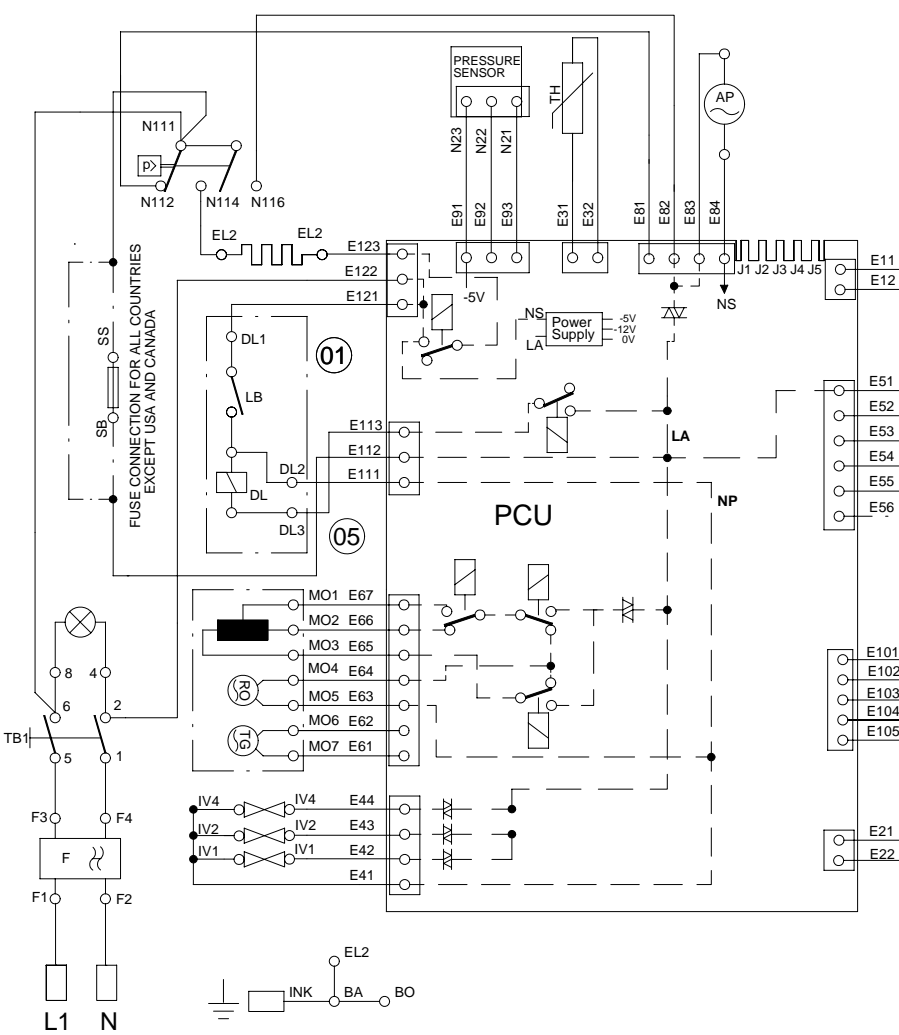

KOMPLETTSCHEMA 80 643 67 - 03

S:\UW\MPD2011_Tryckunderlag\Kopplingschema\8064368 Kopplingschema WM 33A_44A\8064368 Kopplingschema 33A_44A-06.dft_pema , 2004-06-01 15:39:08

EL: HEATER VÄRMEELEMENT	BA: TUB BALJA
F: FILTER FILTER	BO: BOTTOM BOTTEN
AP: DRAIN PUMP AVLOPPSPUMP	INKB: MAIN TERMINAL BLOCK INKOPPLINGSPLINT
MO: MOTOR MOTOR	TG: TACHOGENERATOR TACHOGENERATOR
TH: THERMISTOR TERMISTOR	RO: ROTOR ROTOR
DL: DOORLOCK DÖRRÄS	R: RELAY RELÄ
PCU: PROGRAM CONTROL UNIT PROGRAM KONTROLLENHET	NI: LEAVAL SWITCH NIVÄVAKT
IV1: INLET VALVE PREWASH AND RINSE INLOPPSVENTIL FÖRTVÄTT OCH SKÖLJ	TB: PUSH BOTTON TRYCKBRYTARE
IV2: INLET VALVE MAINWASH COLD INLOPPSVENTIL HUVUDTVÄTT	
IV4: INLET VALVE RINSE AGENT INLOPPSVENTIL SKÖLJMEDEL	

1. INTERNAL CONNECTION
   INTERN KOPPLING
2. - - ALTERNATIVE WIRING
   ALTERNATIV KOPPLING

Rev ind	Revision	Appd	Year	Week
06	Drawing adjustments	PM	04	23
05	Changed DL1 and DL3	PS	03	03
04	Added 1300rpm	PS	02	35
03	Modified Japan wiring	PS	01	50
02	Added Japan wiring	PS	01	44
01	Changed V1, V2 and DL	SS	01	34

Pos.	Qty	Part No.	Name of item		Dens.Kg/dm³	Dimension
Material						
Scale			Gen.tolerance		Description	
1:1					CIRC	
Designed by			Gen.tol.Angle		Description	
SOSV					KOPP	
Released by			Iss by Dept	Year	Week	
			UT	01	32	
ASKO CYLINDA						

This document must not be copied without our written permission, and the contents must not be used for any unauthorized purpose. Contravention will be prosecuted. Askö Cylinda AB

80