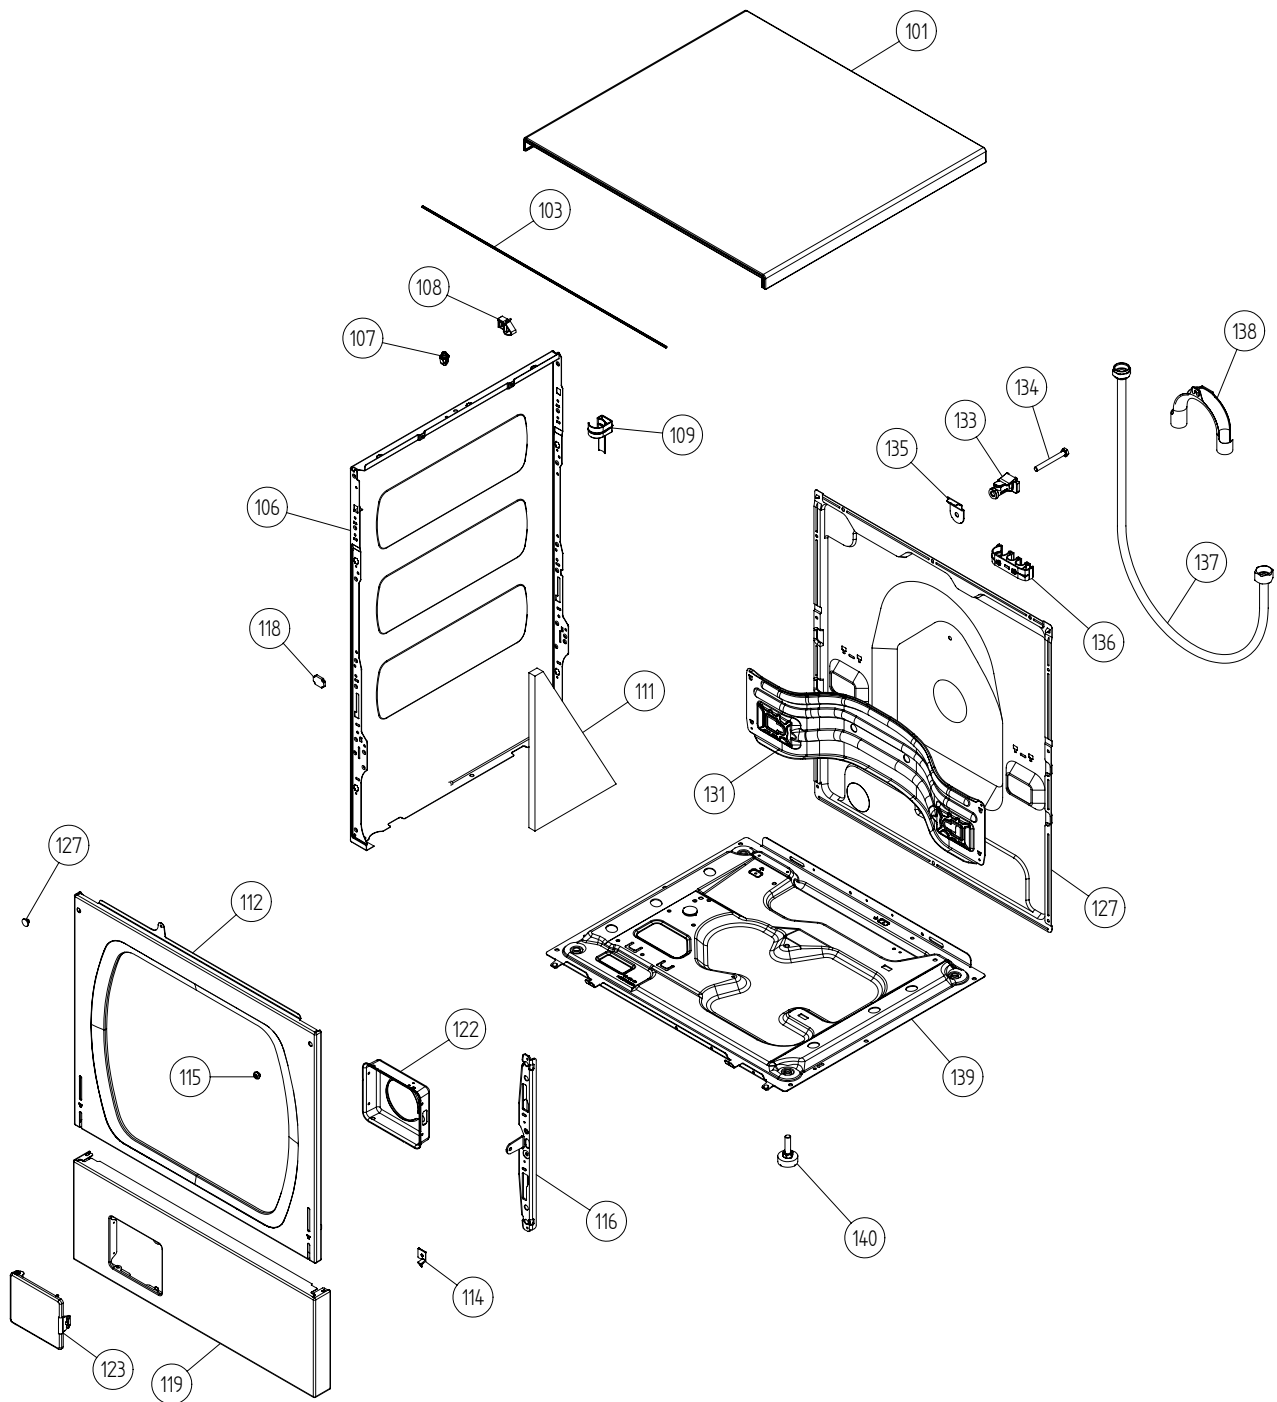

Outer casing

ASKO, W6021 (Door) US - Titanium #107602117 (WM33AUS)

Pos	Spare part No.	Description	Qty	Comment
101	8061817-81	Top WM50 titanium	1 Pcs	
101-a	8900338	Screw 20 Torx Self Tapping	3 Pcs	
101-b	8901413	Lock Washer laundry tops	2 Pcs	
103	8064062	Top Cover Strip	1 Pcs	
106	8801174-81	Side WM50 titanium	2 Pcs	
107	8061763	Clip Front Plate 600700s	2 Pcs	
108	8061916	CABLE HOLDER WMD20	3 Pcs	
109	8061713	HOLDER HOSE/SIDE PLATE WMD20	2 Pcs	
111	8064017	Insulation	1 Pcs	
112	8061732-81	front WM50 titanim	1 Pcs	
112-a	8900327	Screw 20 Torx Self Tapping	4 Pcs	
112-b	8901413	Lock Washer laundry tops	2 Pcs	
114	8064177	Hook Lower Pane	2 Pcs	
114-a	8900338	Screw 20 Torx Self Tapping	2 Pcs	
115	8061741	RUBBER BUFFER FRONT DOOR	2 Pcs	
116	8061744	HINGE BEARING	2 Pcs	
116-a	8901097	Screw Terminal	6 Pcs	
118	8061745	RUBBER BUFFER HINGE	2 Pcs	
119	8064293-95	Lower Cover Stainless Steel. U	1 Pcs	
119-a	8900327	Screw 20 Torx Self Tapping	2 Pcs	
119-b	8901413	Lock Washer laundry tops	2 Pcs	
122	8061785	PUMP GUARD WM20	1 Pcs	
123	8061657-81	outlet pump door WM50 Titanium	1 Pcs	
127	8061737	REAR PANEL WM20	1 Pcs	
127-a	8061959	Plug Hum. Sensor	1 Pcs	
127-b	8900338	Screw 20 Torx Self Tapping	11 Pcs	
131	8061693	Cross Beam Rear 600	1 Pcs	
131-a	8900338	Screw 20 Torx Self Tapping	4 Pcs	
131-b	8901413	Lock Washer laundry tops	1 Pcs	
133	8064206-UL	GrommetShipping Support 600s	3 Pcs	
134	8901940	Bolt Shippng WM20	3 Pcs	
134	8901037	Screw bufo	3 Pcs	
135	8061767	Locking Clip Shipping 600s	3 Pcs	
136	8065773	HOLDER FRAME REAR COVER	2 Pcs	Bild saknas
137	8056950	Fill Hose Pex WM	1 Pcs	
138	8050805	GOOSE NECK for DRAIN HOSE	1 Pcs	
138-a	8002263	Cable Strip	1 Pcs	
139	8061618	BASE PAN WMD20	1 Pcs	
140	8059334	Leveling Leg Comp. WMD 20	4 Pcs	