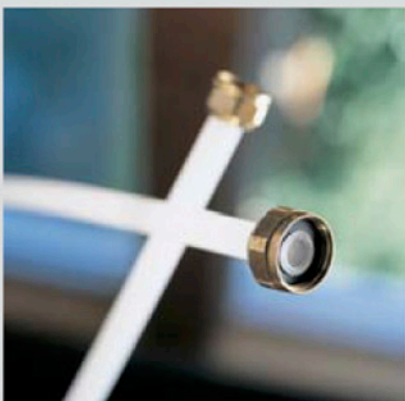

Spare Parts Catalogue

Washing machines \ 6000 Series
Type: WM33AUS
Model: W6021 (Door) US Titanium

Prod. No: 107602117
April 15th 2005

AM Appliances Group

P.O. Box 851805 • Richardson • TX 75085-1805
789 N. Grove Road • Suite 103 • Richardson • TX 75081