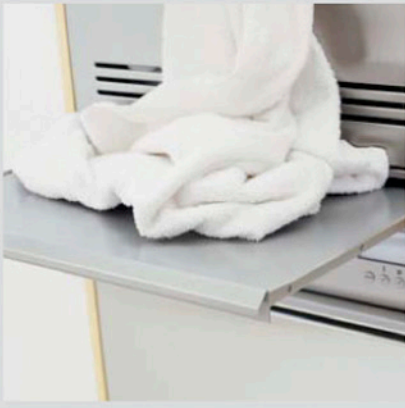

Spare Parts Catalogue

Washing machines \ 6000 Series
Type: WM33AUS
Model: W6021 (Door) US Titanium

Prod. No: 107602117
April 15th 2005

AM Appliances Group

P.O. Box 851805 • Richardson • TX 75085-1805
789 N. Grove Road • Suite 103 • Richardson • TX 75081