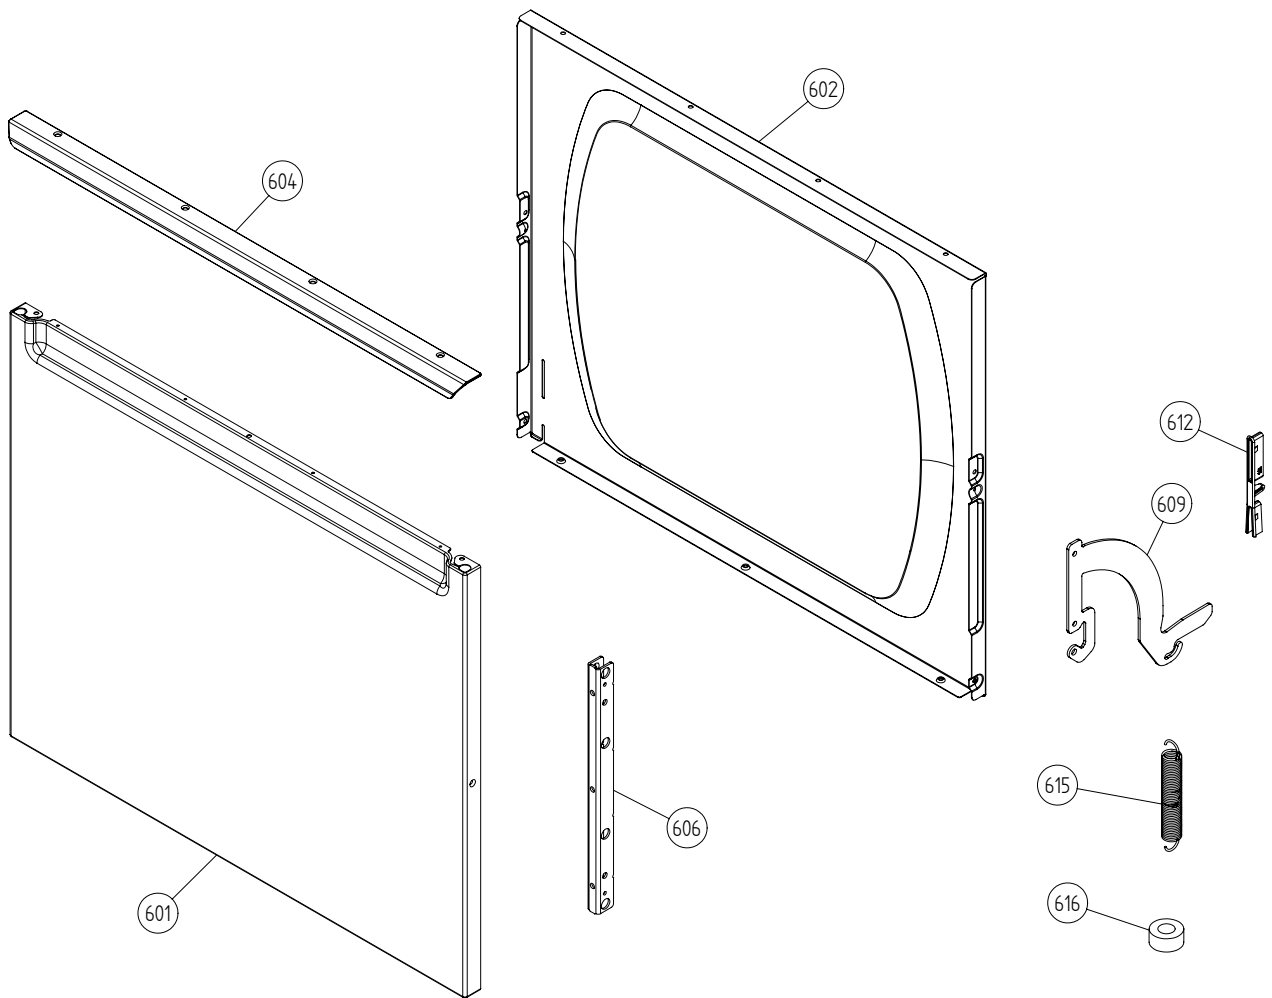

Outer door

ASKO, W6021 (Door) US - Titanium #107602117 (WM33AUS)

Pos	Spare part No.	Description	Qty	Comment
601	8061733-95	Outer Door WMD600/700 Series.	1 Pcs	
602	8061734-95	Inr Door SS WM 20not chrome	1 Pcs	
602-a	8900395	Screw	5 Pcs	
604	8061656-81	Handle Front Door WM 20 meta	1 Pcs	
606	8061764	Reinforcement Hinge WM 20	1 Pcs	
606-a	8901969	Screw	4 Pcs	
606-b	8901097	Screw Terminal	4 Pcs	
609	8061906	Hinge Electric WM 20	2 Pcs	
609-a	8901192	Locking Nut WM 03/05	2 Pcs	
609-b	8901004	Screw	2 Pcs	
609-c	7382628	Nylon Washer	2 Pcs	
612	8061777-81	Guide Hinge Metallic WM 20	2 Pcs	
615	8061742	Tension Spring Hinge WM 20	1 Pcs	
616	8061909	Glide Sleeve Tension Spring	1 Pcs