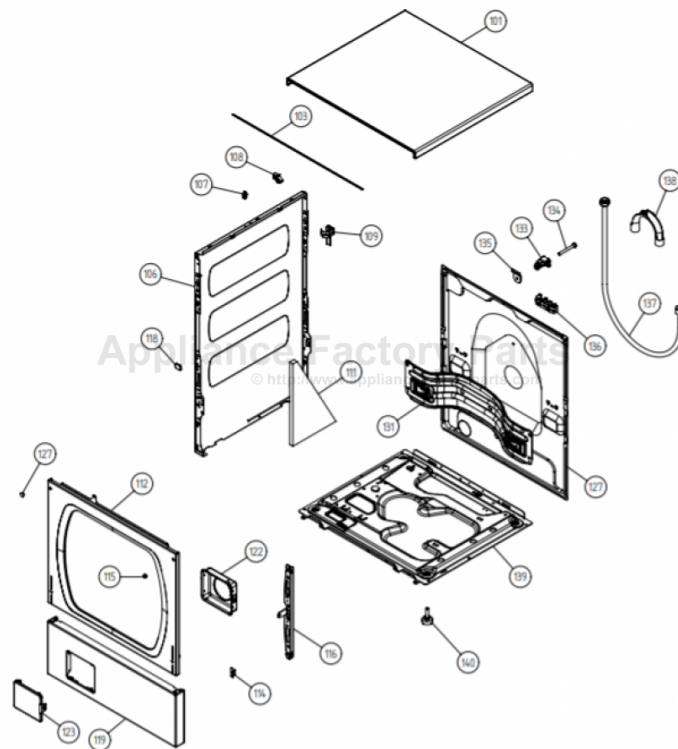

[Find Your ASKO Washer Parts - Select From 53 Models](#)

----- Manual continues below -----