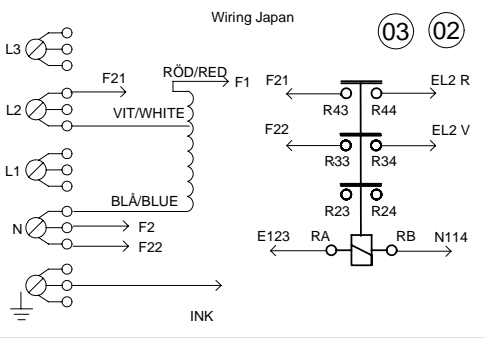

KOMPLETTSCHEMA 80 643 67 - 03

S:\UW\MPD2011_Tryckunderlag\Kopplingschema\8064368 Kopplingschema WM 33A_44A\8064368 Kopplingschema 33A_44A-06.dft_pema , 2004-06-01 15:39:08

EL: HEATER VÄRMEELEMENT	BA: TUB BALJA
F: FILTER FILTER	BO: BOTTOM BOTTEN
AP: DRAIN PUMP AVLOPPSPUMP	INKB: MAIN TERMINAL BLOCK INKOPPLINGSPLINT
MO: MOTOR MOTOR	TG: TACHOGENERATOR TACHOGENERATOR
TH: THERMISTOR TERMISTOR	RO: ROTOR ROTOR
DL: DOORLOCK DÖRRÄS	R: RELAY RELÄ
PCU: PROGRAM CONTROL UNIT PROGRAM KONTROLLENHET	NI: LEAVAL SWITCH NIVÄVAKT
IV1: INLET VALVE PREWASH AND RINSE INLOPPSVENTIL FÖRTVÄTT OCH SKÖLJ	TB: PUSH BOTTON TRYCKBRYTARE
IV2: INLET VALVE MAINWASH COLD INLOPPSVENTIL HUVUDTVÄTT	
IV4: INLET VALVE RINSE AGENT INLOPPSVENTIL SKÖLJMEDEL	

1. INTERNAL CONNECTION
   INTERN KOPPLING
2. - - ALTERNATIVE WIRING
   ALTERNATIV KOPPLING

Rev ind	Revision	Appd	Year	Week
06	Drawing adjustments	PM	04	23
05	Changed DL1 and DL3	PS	03	03
04	Added 1300rpm	PS	02	35
03	Modified Japan wiring	PS	01	50
02	Added Japan wiring	PS	01	44
01	Changed V1, V2 and DL	SS	01	34

Pos.	Qty	Part No.	Name of item		Dens.Kg/dm³	Dimension
Material						
Scale			Gen.tolerance		Description	
1:1					CIRC	
Designed by			Gen.tol.Angle		Description	
SOSV					KOPP	
Released by			Iss by Dept	Year	Week	
			UT	01	32	
ASKO CYLINDA						

This document must not be copied without our written permission, and the contents must not be used for any unauthorized purpose. Contravention will be prosecuted. Askö Cylinda AB

80