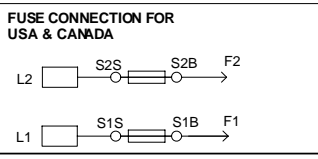

KOMPLETTSCHEMA 80 643 67 - 03

S:\UW\MPD2011_Tryckunderlag\Kopplingschema\8064368 Kopplingschema WM 33A_44A\8064368 Kopplingschema 33A_44A-06.dft_pema , 2004-06-01 15:39:08

EL: HEATER VÄRMEELEMENT	BA: TUB BALJA
F: FILTER FILTER	BO: BOTTOM BOTTEN
AP: DRAIN PUMP AVLOPPSPUMP	INKB: MAIN TERMINAL BLOCK INKOPPLINGSPLINT
MO: MOTOR MOTOR	TG: TACHOGENERATOR TACHOGENERATOR
TH: THERMISTOR TERMISTOR	RO: ROTOR ROTOR
DL: DOORLOCK DÖRRÄS	R: RELAY RELÄ
PCU: PROGRAM CONTROL UNIT PROGRAM KONTROLLENHET	NI: LEAVAL SWITCH NIVÄVAKT
IV1: INLET VALVE PREWASH AND RINSE INLOPPSVENTIL FÖRTVÄTT OCH SKÖLJ	TB: PUSH BOTTON TRYCKBRYTARE
IV2: INLET VALVE MAINWASH COLD INLOPPSVENTIL HUVUDTVÄTT	
IV4: INLET VALVE RINSE AGENT INLOPPSVENTIL SKÖLJMEDEL	

1. INTERNAL CONNECTION
   INTERN KOPPLING
2. - - ALTERNATIVE WIRING
   ALTERNATIV KOPPLING

Rev ind	Revision	Appd	Year	Week
06	Drawing adjustments	PM	04	23
05	Changed DL1 and DL3	PS	03	03
04	Added 1300rpm	PS	02	35
03	Modified Japan wiring	PS	01	50
02	Added Japan wiring	PS	01	44
01	Changed V1, V2 and DL	SS	01	34

Pos.	Qty	Part No.	Name of item		Dens.Kg/dm³	Dimension
Material						
Scale			Gen.tolerance		Description	
1:1					CIRC	
Designed by			Gen.tol.Angle		Description	
SOSV					KOPP	
Released by			Iss by Dept	Year	Week	
			UT	01	32	
ASKO CYLINDA						

This document must not be copied without our written permission, and the contents must not be used for any unauthorized purpose. Contravention will be prosecuted. Askö Cylinda AB

80