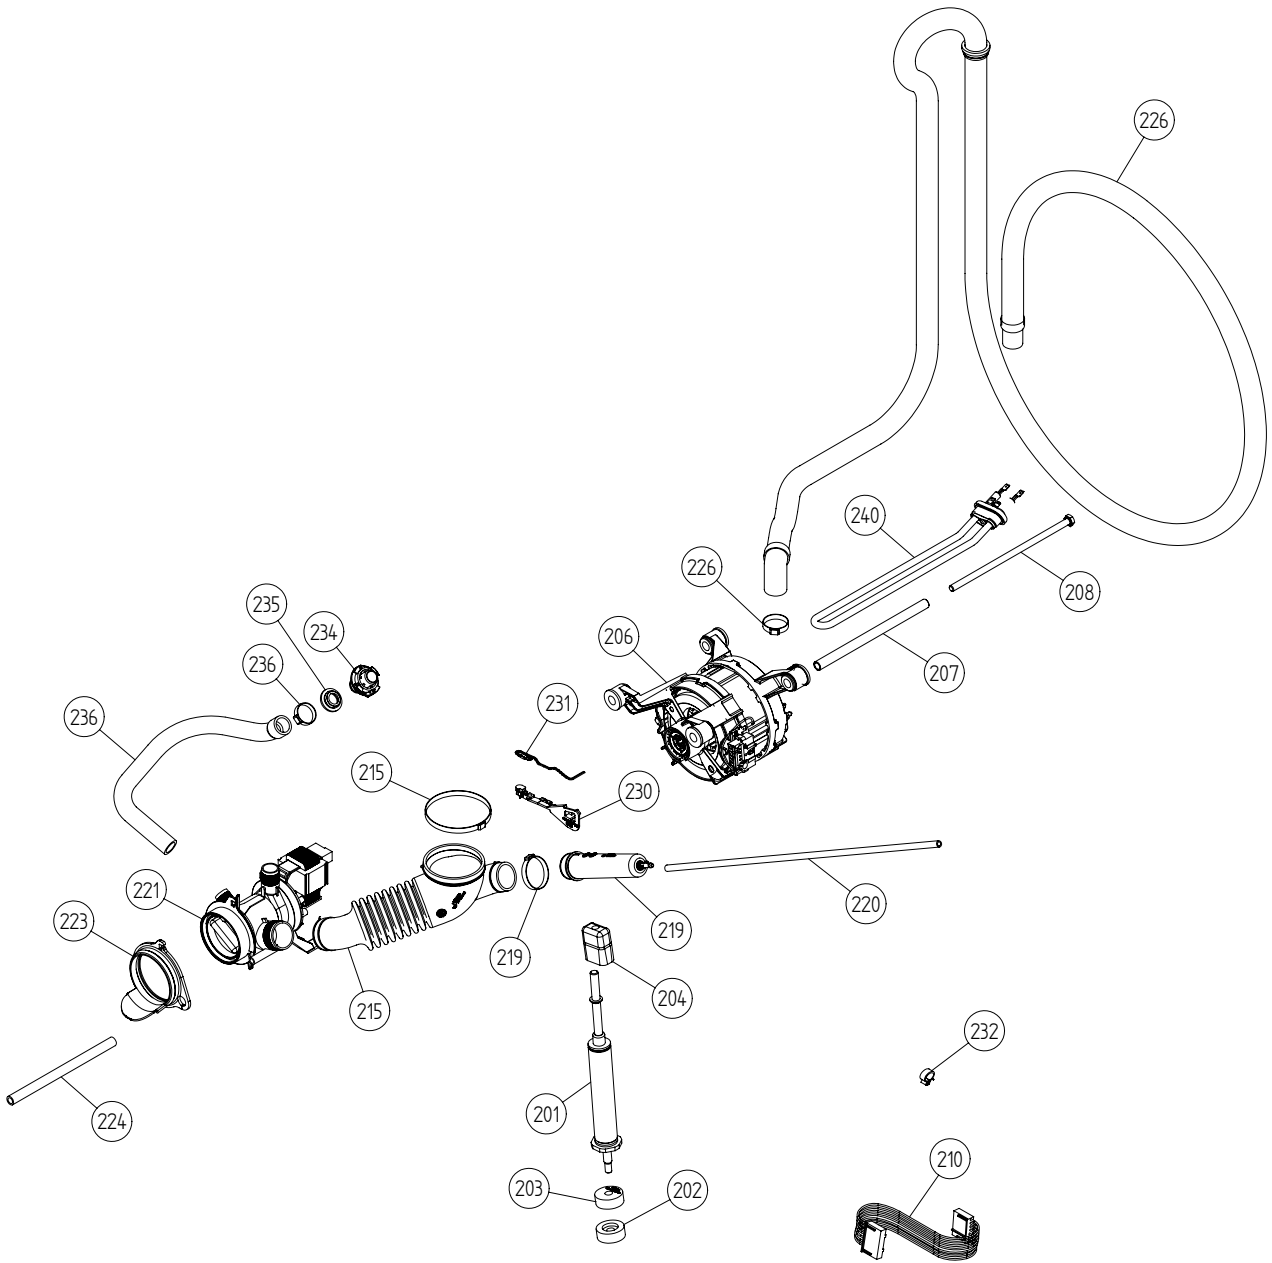

Outer casing

ASKO, W6021 (Door) US - Titanium #107602117 (WM33AUS)

Pos	Spare part No.	Description	Qty	Comment
101	8061817-81	Top WM50 titanium	1 Pcs	
101-a	8900338	Screw 20 Torx Self Tapping	3 Pcs	
101-b	8901413	Lock Washer laundry tops	2 Pcs	
103	8064062	Top Cover Strip	1 Pcs	
106	8801174-81	Side WM50 titanium	2 Pcs	
107	8061763	Clip Front Plate 600700s	2 Pcs	
108	8061916	CABLE HOLDER WMD20	3 Pcs	
109	8061713	HOLDER HOSE/SIDE PLATE WMD20	2 Pcs	
111	8064017	Insulation	1 Pcs	
112	8061732-81	front WM50 titanim	1 Pcs	
112-a	8900327	Screw 20 Torx Self Tapping	4 Pcs	
112-b	8901413	Lock Washer laundry tops	2 Pcs	
114	8064177	Hook Lower Pane	2 Pcs	
114-a	8900338	Screw 20 Torx Self Tapping	2 Pcs	
115	8061741	RUBBER BUFFER FRONT DOOR	2 Pcs	
116	8061744	HINGE BEARING	2 Pcs	
116-a	8901097	Screw Terminal	6 Pcs	
118	8061745	RUBBER BUFFER HINGE	2 Pcs	
119	8064293-95	Lower Cover Stainless Steel. U	1 Pcs	
119-a	8900327	Screw 20 Torx Self Tapping	2 Pcs	
119-b	8901413	Lock Washer laundry tops	2 Pcs	
122	8061785	PUMP GUARD WM20	1 Pcs	
123	8061657-81	outlet pump door WM50 Titanium	1 Pcs	
127	8061737	REAR PANEL WM20	1 Pcs	
127-a	8061959	Plug Hum. Sensor	1 Pcs	
127-b	8900338	Screw 20 Torx Self Tapping	11 Pcs	
131	8061693	Cross Beam Rear 600	1 Pcs	
131-a	8900338	Screw 20 Torx Self Tapping	4 Pcs	
131-b	8901413	Lock Washer laundry tops	1 Pcs	
133	8064206-UL	GrommetShipping Support 600s	3 Pcs	
134	8901940	Bolt Shippng WM20	3 Pcs	
134	8901037	Screw bufo	3 Pcs	
135	8061767	Locking Clip Shipping 600s	3 Pcs	
136	8065773	HOLDER FRAME REAR COVER	2 Pcs	Bild saknas
137	8056950	Fill Hose Pex WM	1 Pcs	
138	8050805	GOOSE NECK for DRAIN HOSE	1 Pcs	
138-a	8002263	Cable Strip	1 Pcs	
139	8061618	BASE PAN WMD20	1 Pcs	
140	8059334	Leveling Leg Comp. WMD 20	4 Pcs	