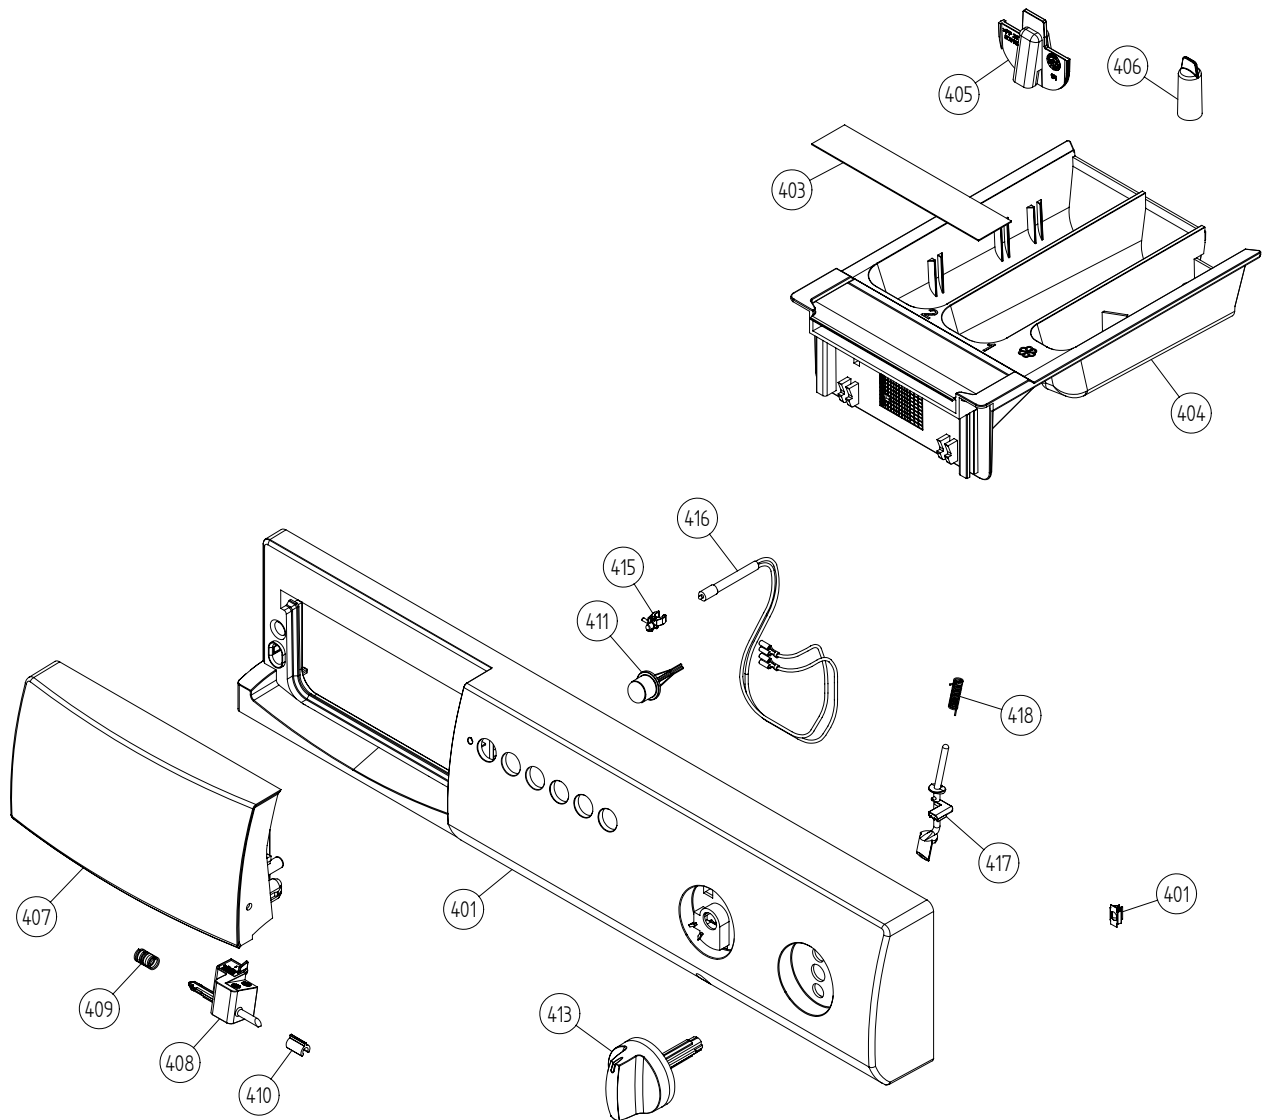

Cylinder and related parts

ASKO, W6021 (Door) US - Titanium #107602117 (WM33AUS)

Pos	Spare part No.	Description	Qty	Comment
301	8064906-81	Front door	1 Pcs	
302	8061651-81	FRAME FRONT DOOR OUTER GREYME.	1 Pcs	
303	8061652-42	Front Door Frame Inner	1 Pcs	
304	8061685	Front Glass	1 Pcs	
305	8061798	Lock Hook Door 600s	1 Pcs	
306	8064025	Seal front door WM20/21	1 Pcs	
307	8061624	Securing Plate	4 Pcs	
308	8061686-42	Hinge Front Door Grey WM 20	1 Pcs	
308-a	8901969	Screw	2 Pcs	
309	8061687	Shaft for Hinge WM 20	1 Pcs	
311	8061671-81	Cover Plate Outer Metallic	1 Pcs	
312	8061879	Tension Spring	4 Pcs	
314	8061616	Gap Sealing Side WM 20	2 Pcs	
315	8061670	COVER PLATE INNER	1 Pcs	
316	8061678	DAMPER WEIGHT	2 Pcs	
316-a	8901135	SCREW	4 Pcs	
318	8061679	Door Lock Comp. W600s	1 Pcs	
318-a	8902087	Screw Plastic Housing 20 Torx	2 Pcs	
319	8061780	Emergency Opening Compl. WM20	1 Pcs	
320	8061680-UL	Can also use #8061680	1 Pcs	
321	8061677	FRONT PANEL TUB WM20	1 Pcs	
321	8065043	Front panel tub WM20/21	1 Pcs	
322	8061889	Seal Strip Tub 600s	1 Pcs	
323	8061669	TENSION RING WM20	1 Pcs	
325	8061600	Cylinder	1 Pcs	
326	8061604	Drum Paddle	3 Pcs	
327	8061682	Drive Belt 600 series washers	1 Pcs	
328	8058497	ORing 600s Drum Shaft WM	1 Pcs	
329	8801211	Vring cassette compl. w/orin	1 Pcs	
330	8056314	Bearing Comp. WM Rear Panel	2 Pcs	
331	8801165	Container Complete	1 Pcs	
332	8056810	Wave Washer WM	1 Pcs	
333	8056376	Pulley for Drum WM	1 Pcs	
334	8057209	Washer Level Leg DW	1 Pcs	
335	8901052	Screw	1 Pcs	