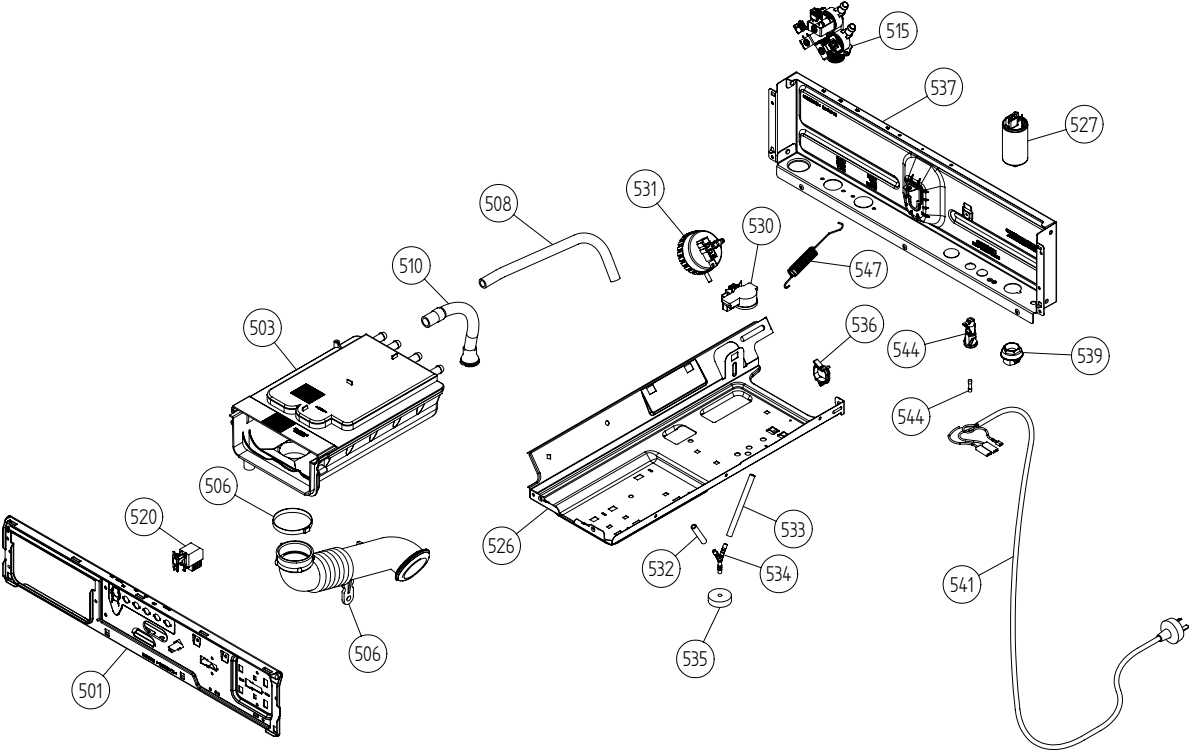

Upper Section

ASKO, W6022 US - Titanium (WM25.1)

Pos	Spare part No.	Description	Qty	Comment
501	8076210	BEAM FRONT WMD25	1 Pc's	
501-a	8900338	Screw 20 Torx Self Tapping	2 Pc's	
501-b	8901413	Lock Washer laundry tops	2 Pc's	
501-c	8902087	Screw Plastic Housing 20 Torx	2 Pc's	
503	8061661	Container Det Disp 600s	1 Pc's	
503-a	8901970	Screw	2 Pc's	
503-b	8902072	Screw	1 Pc's	
503-c	8056656	Cable Tie	3 Pc's	
506	8064692	Bellows hose longer alternate	1 Pc's	
506-a	8063607	Hose Clip	1 Pc's	
508	8061702	Rubber Hose	3 Pc's	
510	8061736	Ventilation Hose WM20	1 Pc's	
510-a	8052730	Hose Clip	1 Pc's	
515	8076201	INLET VALVE 3-WAY	1 Pc's	
520	8073782	MAIN PUSH SWITCH	1 Pc's	
526	8061692	Bracket Elec Comp WM 20	1 Pc's	
526-a	8900338	Screw 20 Torx Self Tapping	2 Pc's	
526-b	8900327	Screw 20 Torx Self Tapping	1 Pc's	
527	8076202	EMC-FILTER WITH INDUCTOR	1 Pc's	
530	8061664	Level Sensor 600s	1 Pc's	
531	8078221	LEVEL SWITCH WM05	1 Pc's	
532	8003641	Rubber Hose	1 Pc's	
533	7382985	Rubber Hose	1 Pc's	
534	8051843	YPipe Water Level SW 04/06 WM	1 Pc's	
535	8061997	Ground Level Switch Hose WM 20	2 Pc's	
536	8061975	Cable Holder	2 Pc's	
537	8061694	CROSS BEAM	1 Pc's	
537-a	8900327	Screw 20 Torx Self Tapping	4 Pc's	
539	8006948	Grommet	1 Pc's	
541	8064210	Cord set w/flat pin sleeves	1 Pc's	
544	8065573	FUSE HOLDER GREY 15A US/CA	2 Pc's	
544-a	8058140	BK/MDA15 Fuse All laundry	2 Pc's	
544-b	8055725	Hub Fuse Holder	2 Pc's	
544-c	8054613	Fuse Holder Laundry	2 Pc's	
547	8061923	Balancing Spring WM 20	2 Pc's