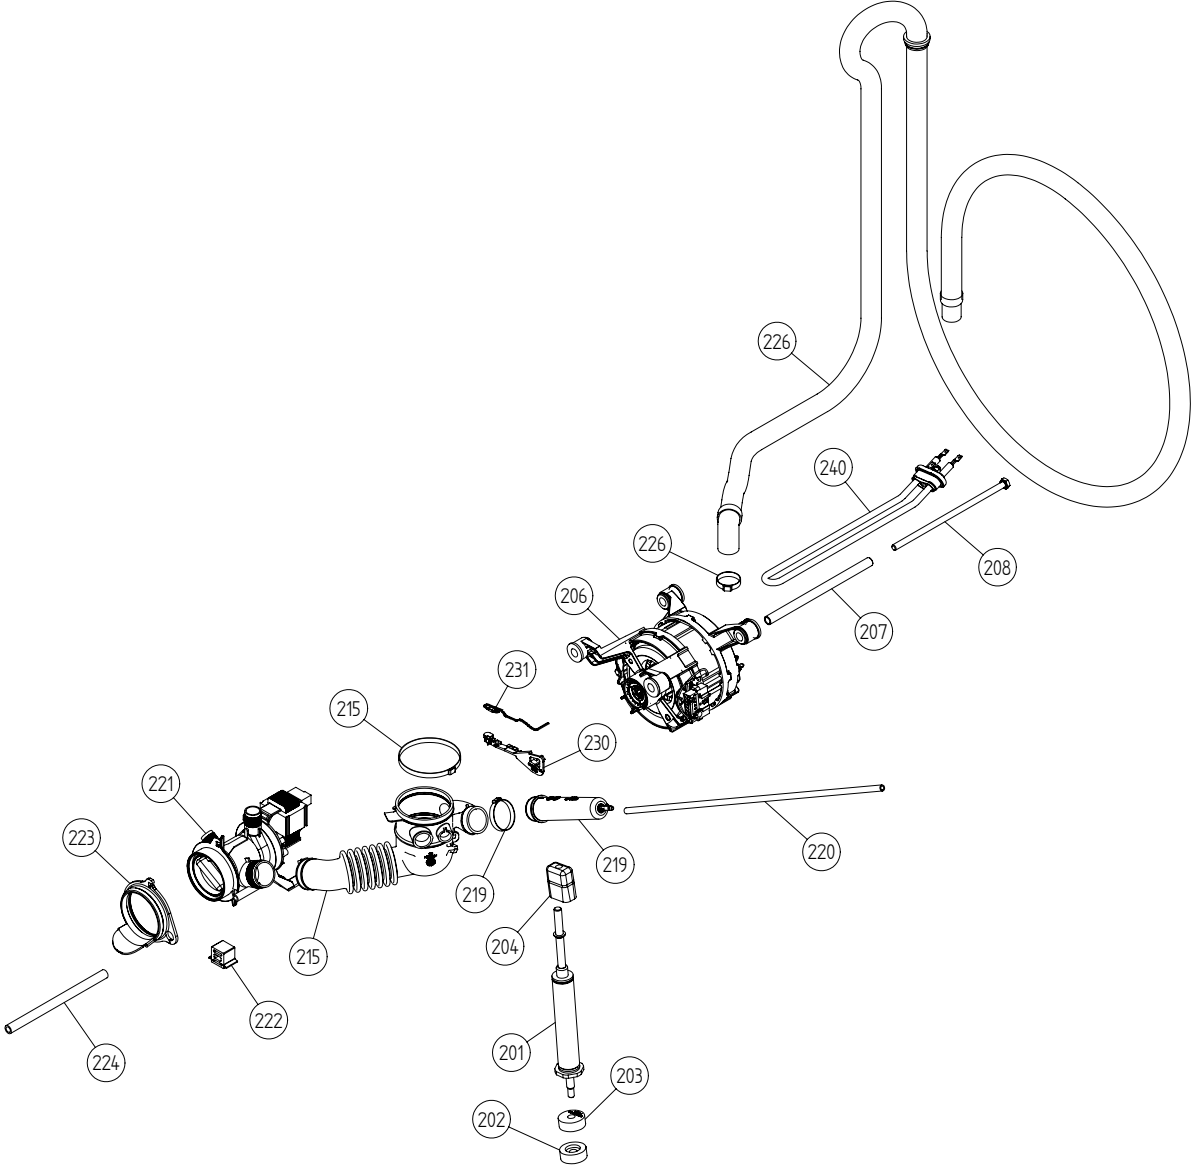

## Outer Casing

### ASKO, W6022 US - Titanium (WM25.1)

Pos	Spare part No.	Description	Qty	Comment
101	8061817-81	Top WM50 titanium	1 Pc's	
101-a	8900338	Screw 20 Torx Self Tapping	3 Pc's	
101-b	8901413	Lock Washer laundry tops	2 Pc's	
103	8064062	Top Cover Strip	1 Pc's	
105	8064198	Support Beam	1 Pc's	
105-a	8064255	SPONGE RUBBER STRIP 2X8 L=544	1 Pc's	
106	8801174-81	Side WM50 titanium	2 Pc's	
107	8061763	Clip Front Plate 600700s	2 Pc's	
108	8061916	CABLE HOLDER WMD20	3 Pc's	
109	8061713	HOLDER HOSE/SIDE PLATE WMD20	2 Pc's	
110	8061623	Holder Front Panel W620&W600	2 Pc's	
111	8064017	Insulation	1 Pc's	
112	8063925-81	FRONT PLATE COMPL GREY MET	1 Pc's	
112-a	8900327	Screw 20 Torx Self Tapping	4 Pc's	
112-b	8901413	Lock Washer laundry tops	2 Pc's	
114	8064222	Guide Front Plate	2 Pc's	
114-a	8900327	Screw 20 Torx Self Tapping	2 Pc's	
122	8061785	PUMP GUARD WM20	1 Pc's	
123	8061657-81	outlet pump door WM50 Titanium	1 Pc's	
127	8061737	REAR PANEL WM20	1 Pc's	
127-a	8061959	Plug Hum Sensor	1 Pc's	
127-b	8900338	Screw 20 Torx Self Tapping	11 Pc's	
131	8061693	Cross Beam Rear 600	1 Pc's	
131-a	8900338	Screw 20 Torx Self Tapping	4 Pc's	
131-b	8901413	Lock Washer laundry tops	1 Pc's	
133	8064206-UL	GrommetShipping Support 600s	3 Pc's	
134	8901037	Screw bufo	3 Pc's	
135	8061767	Locking Clip Shipping 600s	3 Pc's	
136	8065773	HOSE FRAME REAR COVER	2 Pc's	
137	8056950	Fill Hose Pex WM	1 Pc's	
138	8050805	GOOSE NECK for DRAIN HOSE	1 Pc's	
138-a	8002263	Cable Strip	1 Pc's	
139	8061618	BASE PAN WMD20	1 Pc's	
140	8059334	Leveling Leg Comp WMD 20	4 Pc's	