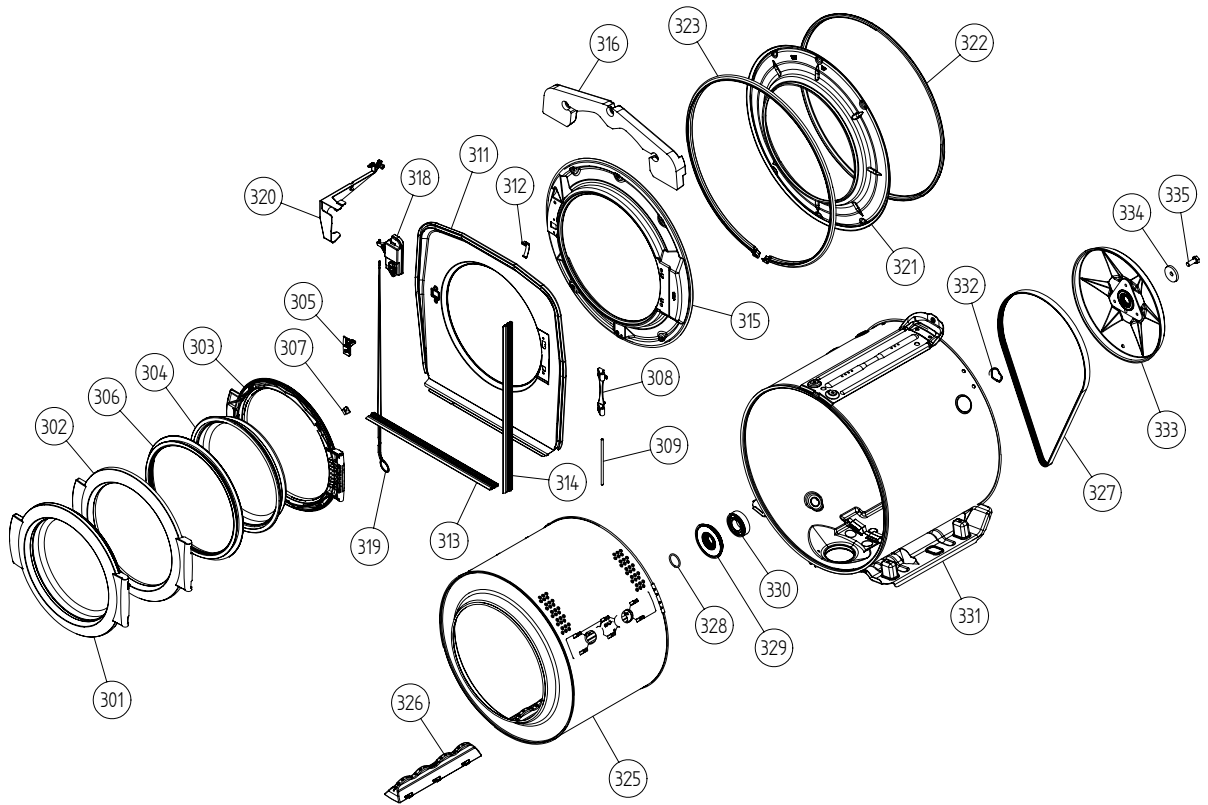

Cylinder and related parts

ASKO, W6022 US - Titanium (WM25.1)

Pos	Spare part No.	Description	Qty	Comment
301	8064906-81	Front door	1 Pc's	
302	8061651-81	Front frame	1 Pc's	
303	8061652-42	Front Door Frame Inner	1 Pc's	
304	8061685	Front Glass	1 Pc's	
305	8061798	Lock Hook Door 600s	1 Pc's	
306	8064025	Seal front door WM20/21	1 Pc's	
307	8061624	Securing Plate	4 Pc's	
308	8061686-42	Hinge Front Door Grey WM 20	1 Pc's	
308-a	8901969	Screw	2 Pc's	
309	8061687	Shaft for Hinge WM 20	1 Pc's	
311	8061671-81	Cover Plate Outer Metallic	1 Pc's	
312	8061879	Tension Spring	4 Pc's	
313	8061980	Lower Seal WM20	1 Pc's	
314	8061616	Gap Sealing Side WM 20	2 Pc's	
315	8061670	COVER PLATE INNER	1 Pc's	
316	8061678	DAMPER WEIGHT	2 Pc's	
316-a	8901135	SCREW	4 Pc's	
318	8061679	Door Lock Comp W600s	1 Pc's	
318-a	8902087	Screw Plastic Housing 20 Torx	2 Pc's	
319	8061780	EMERGENCY OPEN.Repl.by 8801305	1 Pc's	
320	8061680-UL	subs to #8061680	1 Pc's	
321	8065043	Front panel tub WM20/21	1 Pc's	
322	8061889	Seal Strip Tub 600s	1 Pc's	
323	8061669	TENSION RING WM20	1 Pc's	
325	8801277	Cylinder and sealing kit	1 Pc's	
326	8061604	Drum Paddle	3 Pc's	
327	8061682	Drive Belt 600 series washers	1 Pc's	
328	8058497	ORing 600s Drum Shaft WM	1 Pc's	
329	8801276	Kit sealing cassette	1 Pc's	
330	8056314	Bearing Comp WM Rear Panel	2 Pc's	
331	8801259	CONTAINER COMPL.WM20 CAST IRON	1 Pc's	
332	8056810	Wave Washer WM	1 Pc's	
333	8056376	Pulley for Drum WM	1 Pc's	
334	8057209	WASHER 42X10X5	1 Pc's	
335	8901052	Screw	1 Pc's