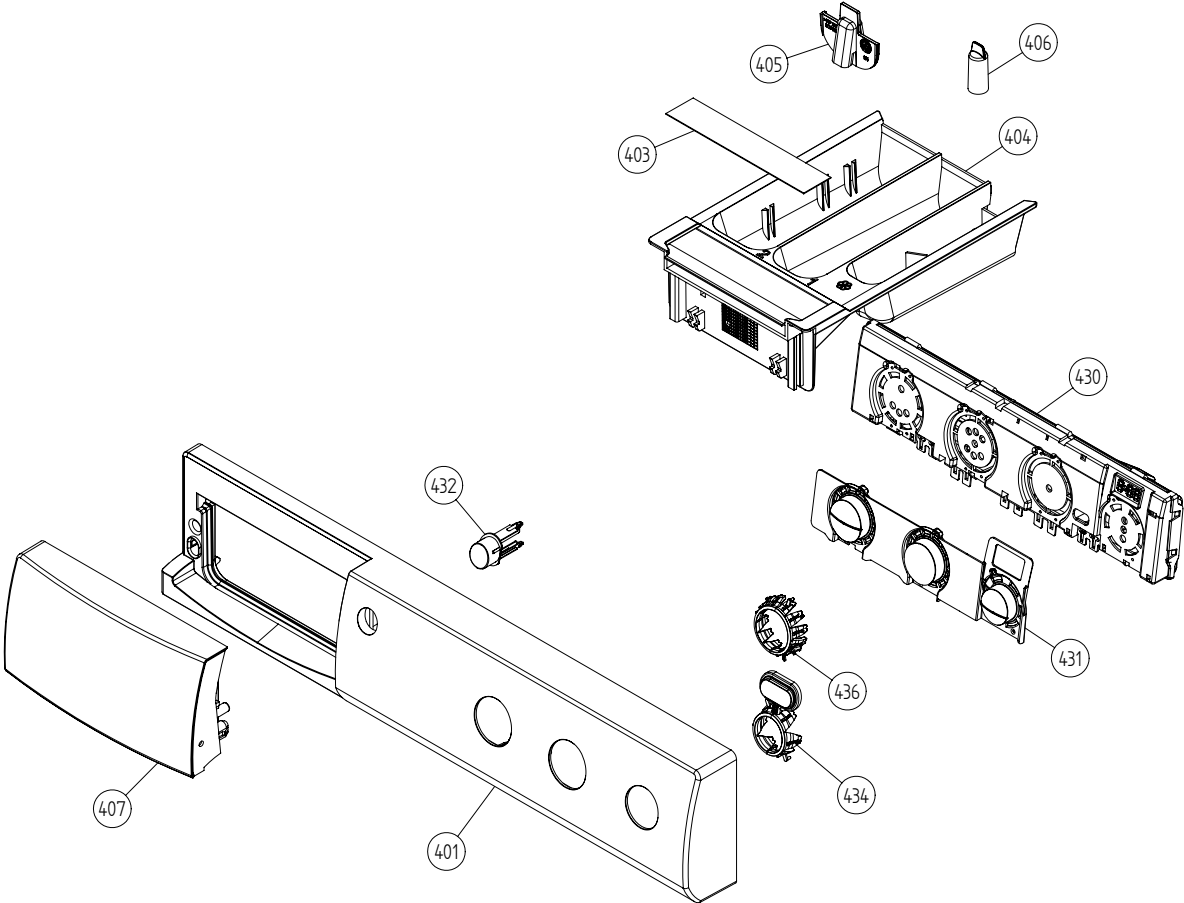

Control panel

ASKO, W6022 US - White (WM25.1)

Pos	Spare part No.	Description	Qty	Comment
401	8079314-0-UL	PANEL W.HANDLE W6022 ASKO US	1 Pc's	
403	8079313-49	PLATE PROG.INFO WM25A(US)FR/ES	1 Pc's	
403	8076556-49	Program info	1 Pc's	
404	8061630	Det Comp Complete W600	1 Pc's	
405	8061633	Siphon Divider Liq Det 600s	1 Pc's	
406	8061634	Siphon Fabric softener WM20	1 Pc's	
407	8061846-0-UL	Discontinued	0 Pc's	
430	8077127	CONTROL UNIT WM25.1 UL4	1 Pc's	
431	8079275-85	PUSHBUTTONS PRINTED WM25 VAR.4	1 Pc's	
432	8076364-85	PUSHBUTTON MAINSWITCH WMD25	1 Pc's	
434	8076235	LENS START/STOP WMD25	1 Pc's	
436	8076237	LENS 12 SEGMENT WMD25	2 Pc's	
460	8076204	CABLE SET MOTOR WM	1 Pc's	
461	8076203	CABLE SET POWER WM	1 Pc's	
462	8076206	CABLE SET INLET VALVES WM	1 Pc's	
464	8076205	CABLE SET LEVEL,DRAIN,DOOR WM	1 Pc's	
465	8076207	CABLE SET PRESSURE SENSOR WM	1 Pc's	
467	8076208	CABLE SET HEATER WM	1 Pc's	
468	8076209	GROUND CHAIN WM	1 Pc's	
490	8079302	INSTRUCT. W6022 ENGLISH US/CA	1 Pc's	
490	8079303	INSTRUCT. W6022 FRENCH US/CA	1 Pc's	
490	8079304	INSTRUCT. W6022 SPANISH US/CA	1 Pc's