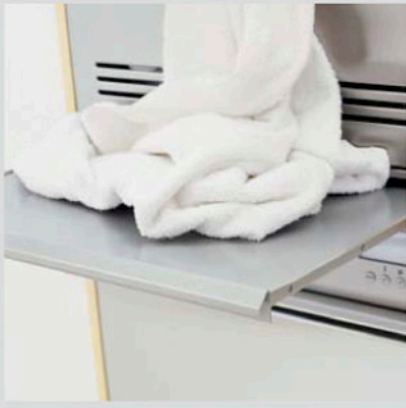

Spare Parts Catalogue

Washing machines \ 6000 Series
Type: WM25.1
Model: W6022 US White

Prod. No: 107602200
January 5th 2007

AM Appliances Group

P.O. Box 851805 • Richardson • TX 75085-1805
789 N. Grove Road • Suite 103 • Richardson • TX 75081