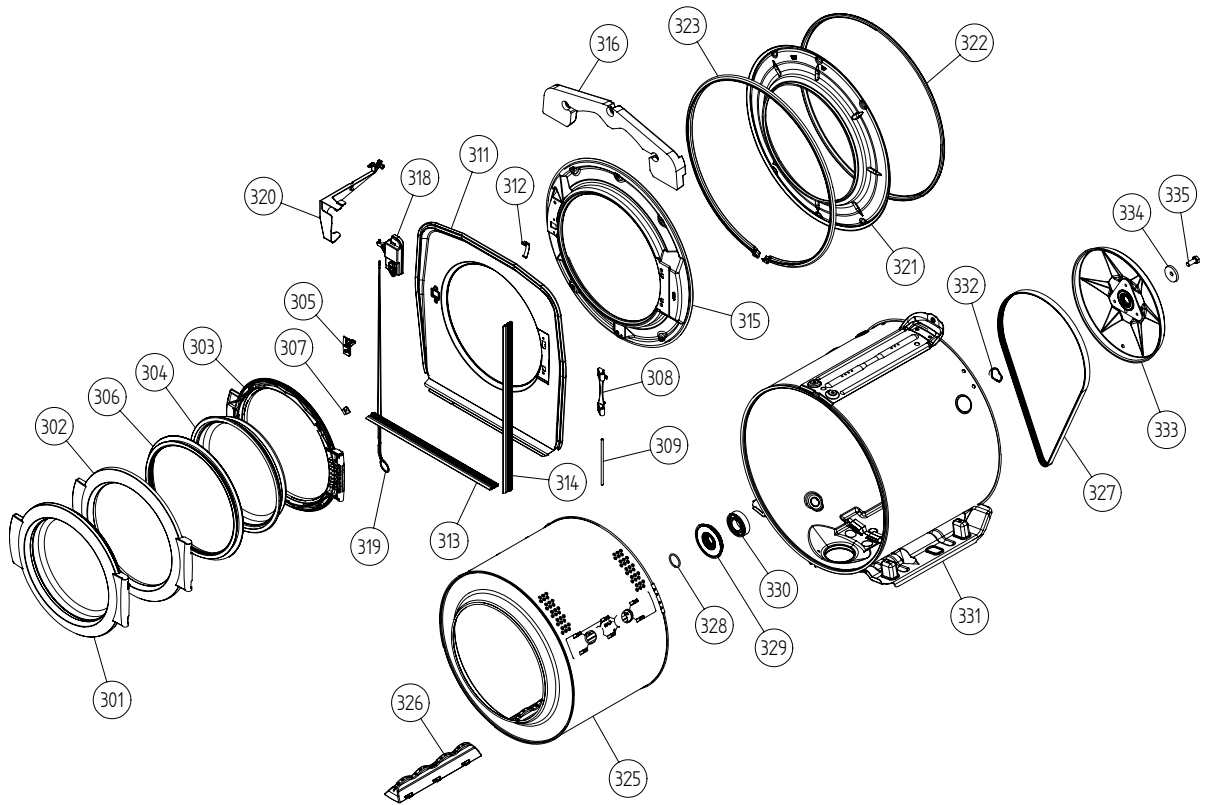

Cylinder and related parts

ASKO, W6022 US - White (WM25.1)

Pos	Spare part No.	Description	Qty	Comment
301	8064906-0	Front door compl white WM20/2	1 Pc's	
302	8061651-0	Front Door Outer Frame	1 Pc's	
303	8061652-0	Front Door Frame Inner	1 Pc's	
304	8061685	Front Glass	1 Pc's	
305	8061798	Lock Hook Door 600s	1 Pc's	
306	8064025	Seal front door WM20/21	1 Pc's	
307	8061624	Securing Plate	4 Pc's	
308	8061686-0	Hinge Front Door White	1 Pc's	
308-a	8901969	Screw	2 Pc's	
309	8061687	Shaft for Hinge WM 20	1 Pc's	
311	8061671-0	Cover Plate Outer White	1 Pc's	
312	8061879	Tension Spring	4 Pc's	
313	8061980	Lower Seal WM20	1 Pc's	
314	8061616	Gap Sealing Side WM 20	2 Pc's	
315	8061670	COVER PLATE INNER	1 Pc's	
316	8061678	DAMPER WEIGHT	2 Pc's	
316-a	8901135	SCREW	4 Pc's	
318	8061679	Door Lock Comp W600s	1 Pc's	
318-a	8902087	Screw Plastic Housing 20 Torx	2 Pc's	
319	8061780	EMERGENCY OPEN.Repl.by 8801305	1 Pc's	
320	8061680-UL	subs to #8061680	1 Pc's	
321	8065043	Front panel tub WM20/21	1 Pc's	
322	8061889	Seal Strip Tub 600s	1 Pc's	
323	8061669	TENSION RING WM20	1 Pc's	
325	8801277	Cylinder and sealing kit	1 Pc's	
326	8061604	Drum Paddle	3 Pc's	
327	8061682	Drive Belt 600 series washers	1 Pc's	
328	8058497	ORing 600s Drum Shaft WM	1 Pc's	
329	8801276	Kit sealing cassette	1 Pc's	
330	8056314	Bearing Comp WM Rear Panel	2 Pc's	
331	8801259	CONTAINER COMPL.WM20 CAST IRON	1 Pc's	
332	8056810	Wave Washer WM	1 Pc's	
333	8056376	Pulley for Drum WM	1 Pc's	
334	8057209	WASHER 42X10X5	1 Pc's	
335	8901052	Screw	1 Pc's