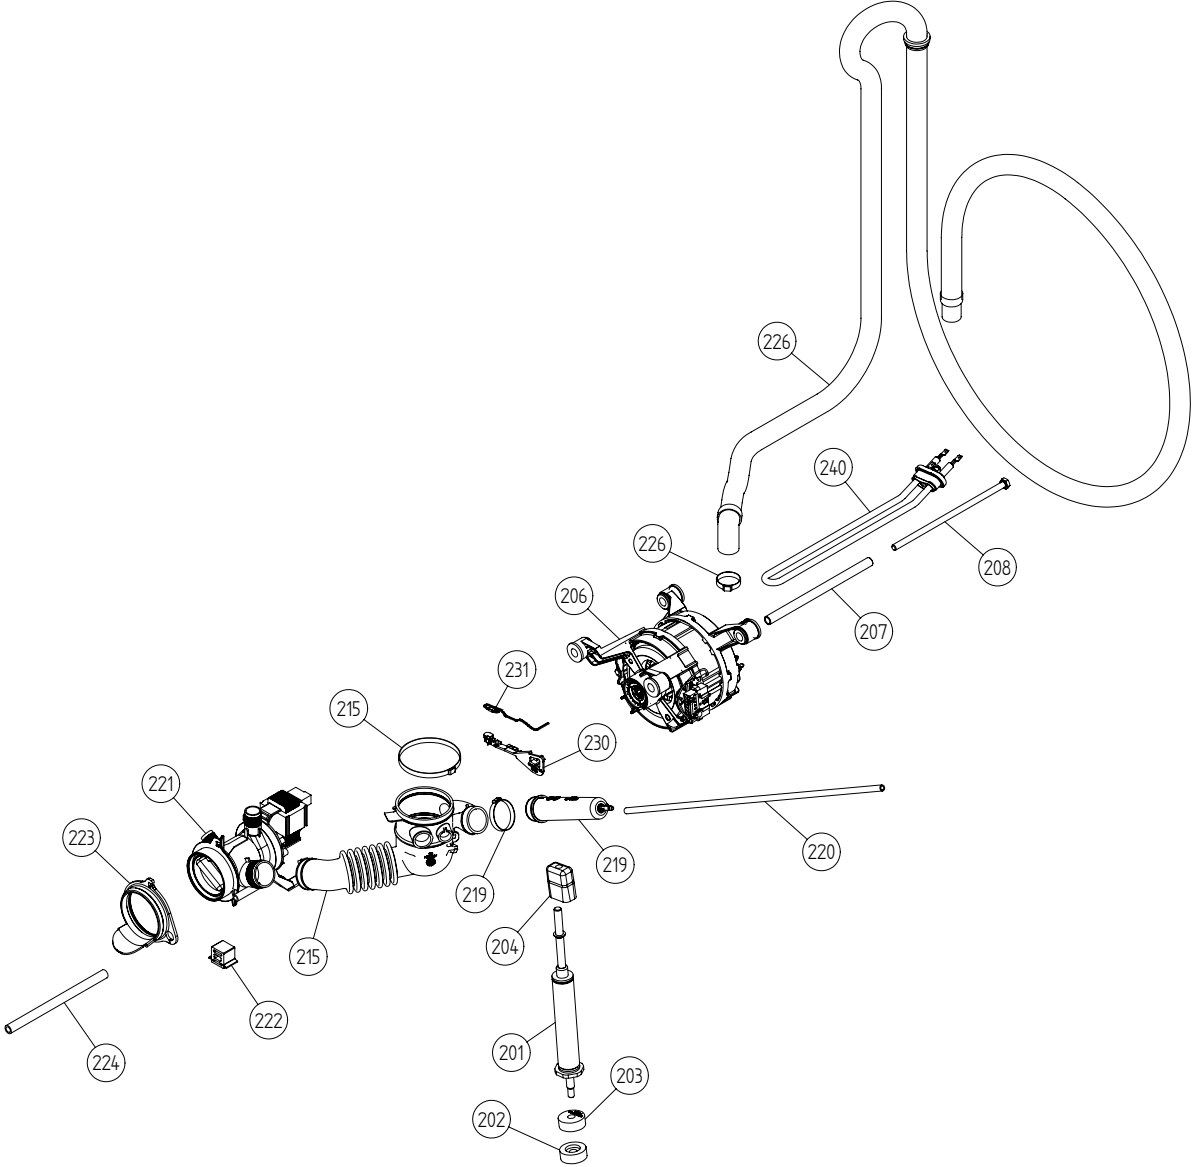

Lower Section

ASKO, W6022 US - White (WM25.1)

Pos	Spare part No.	Description	Qty	Comment
201	8801171	Spring Leg Kit W600s Set	1 Pc's	
202	8055796	RUBBER BUFFER SPRING LEG	4 Pc's	
203	8055797	RUBBER BUFFER SPRING LEG	4 Pc's	
204	8061668	Rubber Damper Spring Leg	4 Pc's	
206	8063733	Motor FHP WM33/44	1 Pc's	
206-a	8901155	Nut	2 Pc's	
206-b	8901337	Washer	1 Pc's	
206-c	8801195	Brush for FHP motor	1 Pc's	
207	8058261	Spacer Tube Motor 05 WM	2 Pc's	
208	8063591	Screw	2 Pc's	
215	8801292	BELLOWS HOSE WITH BALL/WASHER	1 Pc's	
215-a	8063262	Hose Clip	1 Pc's	
215-b	8056471	Hose Clips	1 Pc's	
215-c	8052083	Hose Clip	1 Pc's	
219	8061924	Pressure Chamber	1 Pc's	
219-c	8052083	Hose Clip	1 Pc's	
220	7382670	Rubber Hose	1 Pc's	
221	8801264	Drain Pump	1 Pc's	
221-a	8801186	Seal Pump Insert	1 Pc's	
221-b	8801297	Pump insert	1 Pc's	
222	8061649	Rubber Buffer Drain Pump WM20	2 Pc's	
223	8061796	Rubber Ring Drain Pump WM20	1 Pc's	
224	8061725	Drain Hose WM20	1 Pc's	
224-a	8052731	Squeeze Clamp	1 Pc's	
226	8061998	Outlet Hose WM20	1 Pc's	
226-a	8056491	Hose Clamp Squeeze	1 Pc's	
230	8061738	Thermistor Holder WM20	1 Pc's	
231	8076102	THERMISTOR WM25	1 Pc's	
232	8061976	Cable Holder W600	2 Pc's	
240	8061706	Heating Element 600	1 Pc's	