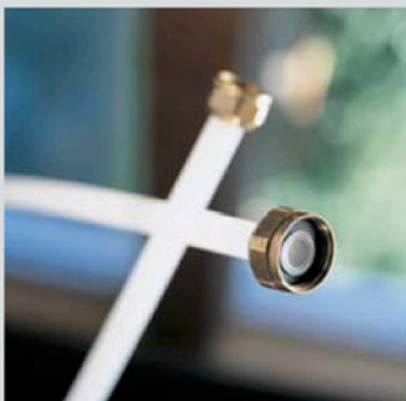

Spare Parts Catalogue

Washing machines \ 6000 Series
Type: WM25.1
Model: W6022 US White

Prod. No: 107602200
January 5th 2007

AM Appliances Group

P.O. Box 851805 • Richardson • TX 75085-1805
789 N. Grove Road • Suite 103 • Richardson • TX 75081