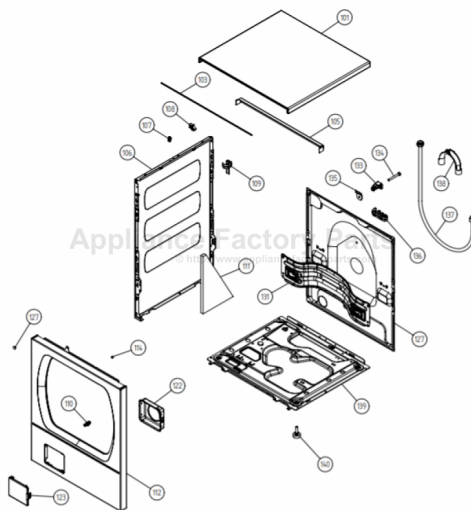

[Find Your ASKO Washer Parts - Select From 53 Models](#)

----- Manual continues below -----