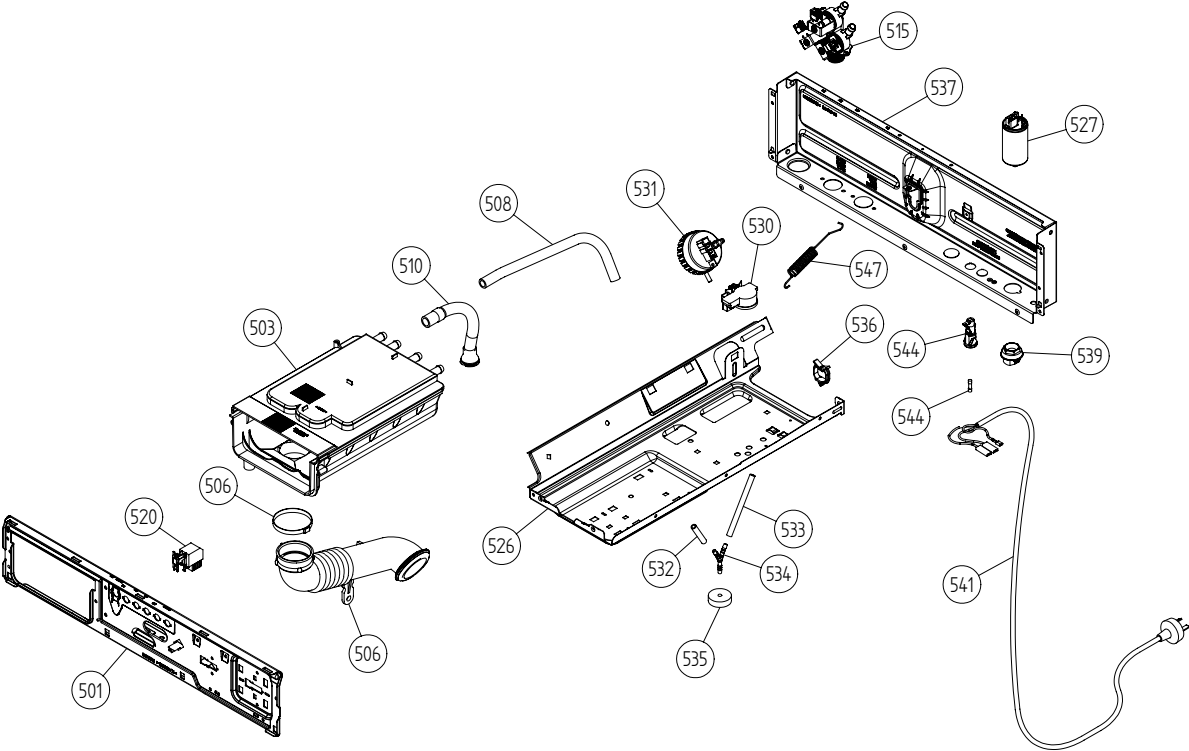

Upper Section

ASKO, W6022 US - White (WM25.1)

Pos	Spare part No.	Description	Qty	Comment
501	8076210	BEAM FRONT WMD25	1 Pc's	
501-a	8900338	Screw 20 Torx Self Tapping	2 Pc's	
501-b	8901413	Lock Washer laundry tops	2 Pc's	
501-c	8902087	Screw Plastic Housing 20 Torx	2 Pc's	
503	8061661	Container Det Disp 600s	1 Pc's	
503-a	8901970	Screw	2 Pc's	
503-b	8902072	Screw	1 Pc's	
503-c	8056656	Cable Tie	3 Pc's	
506	8064692	Bellows hose longer alternate	1 Pc's	
506-a	8063607	Hose Clip	1 Pc's	
508	8061702	Rubber Hose	3 Pc's	
510	8061736	Ventilation Hose WM20	1 Pc's	
510-a	8052730	Hose Clip	1 Pc's	
515	8076201	INLET VALVE 3-WAY	1 Pc's	
520	8073782	MAIN PUSH SWITCH	1 Pc's	
526	8061692	Bracket Elec Comp WM 20	1 Pc's	
526-a	8900338	Screw 20 Torx Self Tapping	2 Pc's	
526-b	8900327	Screw 20 Torx Self Tapping	1 Pc's	
527	8076202	EMC-FILTER WITH INDUCTOR	1 Pc's	
530	8061664	Level Sensor 600s	1 Pc's	
531	8078221	LEVEL SWITCH WM05	1 Pc's	
532	8003641	Rubber Hose	1 Pc's	
533	7382985	Rubber Hose	1 Pc's	
534	8051843	YPipe Water Level SW 04/06 WM	1 Pc's	
535	8061997	Ground Level Switch Hose WM 20	2 Pc's	
536	8061975	Cable Holder	2 Pc's	
537	8061694	CROSS BEAM	1 Pc's	
537-a	8900327	Screw 20 Torx Self Tapping	4 Pc's	
539	8006948	Grommet	1 Pc's	
541	8064210	Cord set w/flat pin sleeves	1 Pc's	
544	8065573	FUSE HOLDER GREY 15A US/CA	2 Pc's	
544-a	8058140	BK/MDA15 Fuse All laundry	2 Pc's	
544-b	8055725	Hub Fuse Holder	2 Pc's	
544-c	8054613	Fuse Holder Laundry	2 Pc's	
547	8061923	Balancing Spring WM 20	2 Pc's