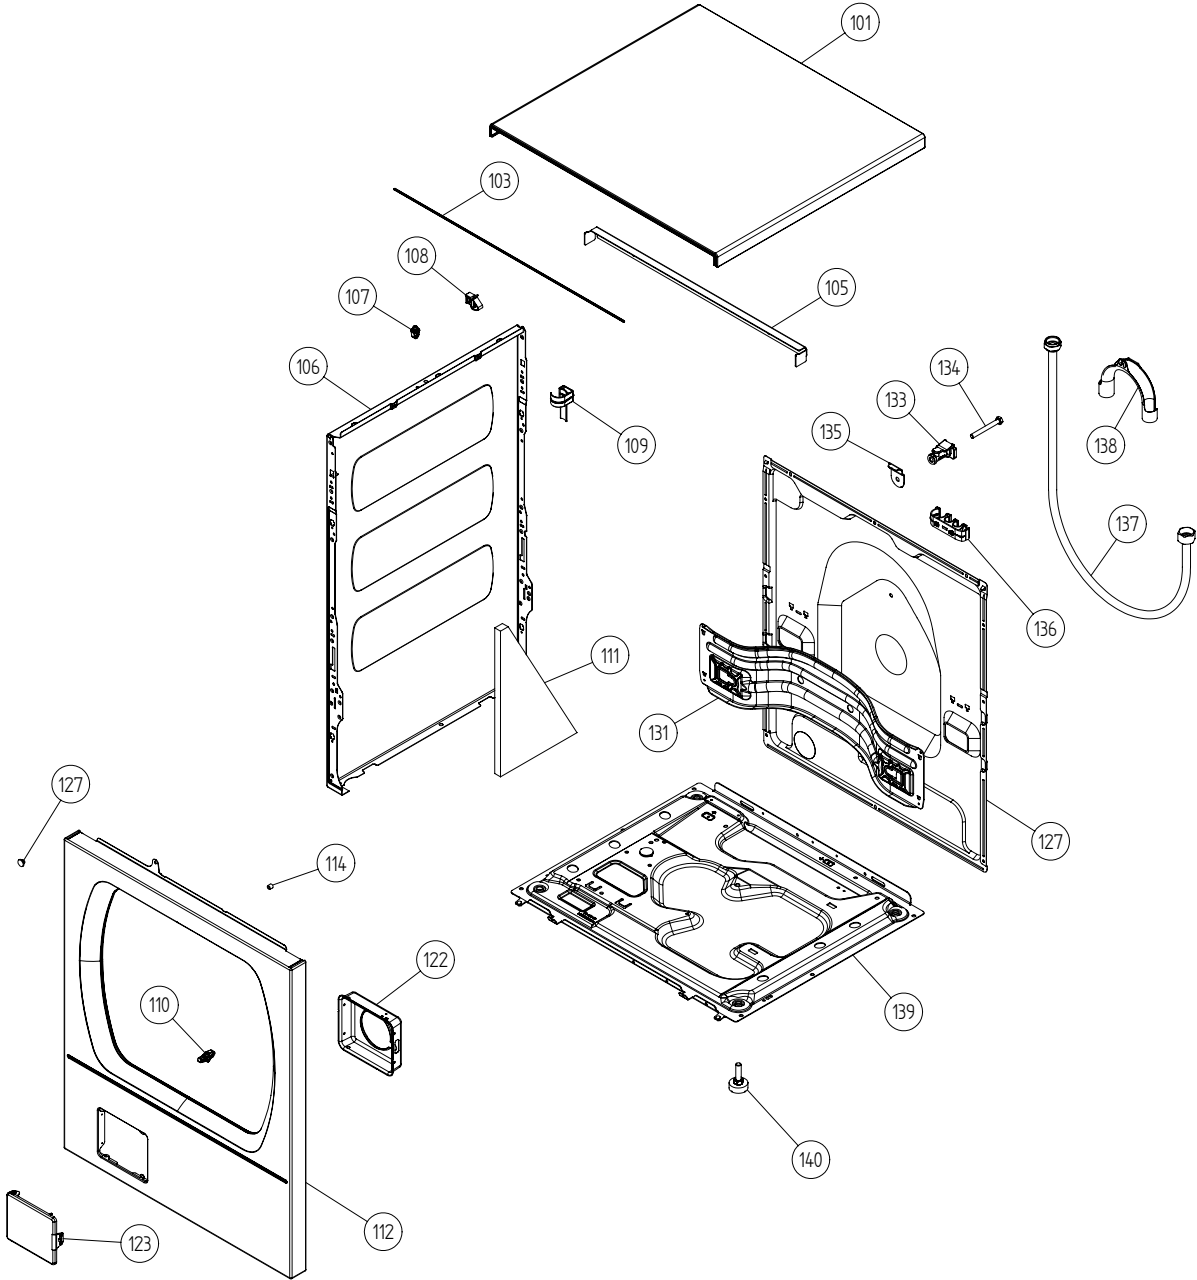

Outer Casing

ASKO, W6022 US - White (WM25.1)

Pos	Spare part No.	Description	Qty	Comment
101	8061817-0	Top White W600s T700s	1 Pc's	
101-a	8900338	Screw 20 Torx Self Tapping	3 Pc's	
101-b	8901413	Lock Washer laundry tops	2 Pc's	
103	8064062	Top Cover Strip	1 Pc's	
105	8064198	Support Beam	1 Pc's	
105-a	8064255	SPONGE RUBBER STRIP 2X8 L=544	1 Pc's	
106	8801174-0	Side Panel Washer 600s	1 Pc's	
107	8061763	Clip Front Plate 600700s	2 Pc's	
108	8061916	CABLE HOLDER WMD20	3 Pc's	
109	8061713	HOLDER HOSE/SIDE PLATE WMD20	2 Pc's	
110	8061623	Holder Front Panel W620&W600	2 Pc's	
111	8064017	Insulation	1 Pc's	
112	8063925-0	Front Panel W600/W640	1 Pc's	
112-a	8900327	Screw 20 Torx Self Tapping	4 Pc's	
112-b	8901413	Lock Washer laundry tops	2 Pc's	
114	8064222	Guide Front Plate	2 Pc's	
114-a	8900327	Screw 20 Torx Self Tapping	2 Pc's	
122	8061785	PUMP GUARD WM20	1 Pc's	
123	8061657-0	Door Out Pup W600s	1 Pc's	
127	8061737	REAR PANEL WM20	1 Pc's	
127-a	8061959	Plug Hum Sensor	1 Pc's	
127-b	8900338	Screw 20 Torx Self Tapping	11 Pc's	
131	8061693	Cross Beam Rear 600	1 Pc's	
131-a	8900338	Screw 20 Torx Self Tapping	4 Pc's	
131-b	8901413	Lock Washer laundry tops	1 Pc's	
133	8064206-UL	GrommetShipping Support 600s	3 Pc's	
134	8901940	Bolt Shippng WM20	3 Pc's	
134	8901037	Screw bufo	3 Pc's	
135	8061767	Locking Clip Shipping 600s	3 Pc's	
136	8065773	HOSE FRAME REAR COVER	2 Pc's	
137	8056950	Fill Hose Pex WM	1 Pc's	
138	8050805	GOOSE NECK for DRAIN HOSE	1 Pc's	
138-a	8002263	Cable Strip	1 Pc's	
139	8061618	BASE PAN WMD20	1 Pc's	
140	8059334	Leveling Leg Comp WMD 20	4 Pc's	