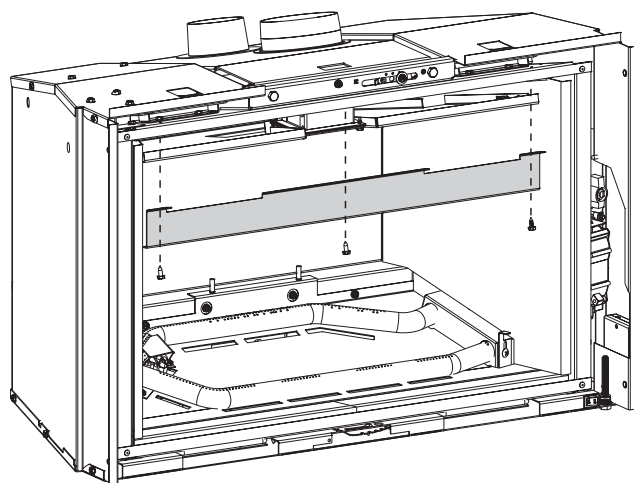

- STEP 2**
INSTALL LINER
BRACKET WITH
3 SCREWS

Figure 4

CERAMIC FIBER LINER KIT EXPLODED VIEW AND PARTS LIST

PART LIST				
Index Number	Model And Part Number		Description	Quantity Supplied
	DVP30CPWH	DVP35CPWH		
1	38120	38502	Panel Bottom	1
2	41650	41654	Rear Liner	1
3	41651	41655	Left Liner	1
4	41652	41656	Right Liner	1
5	38415	38525	Top Liner	1
6	38025	38486	Liner Bracket	1
N/S	R2737	R2737	Hex Head #10 x 1/2 Screw	1