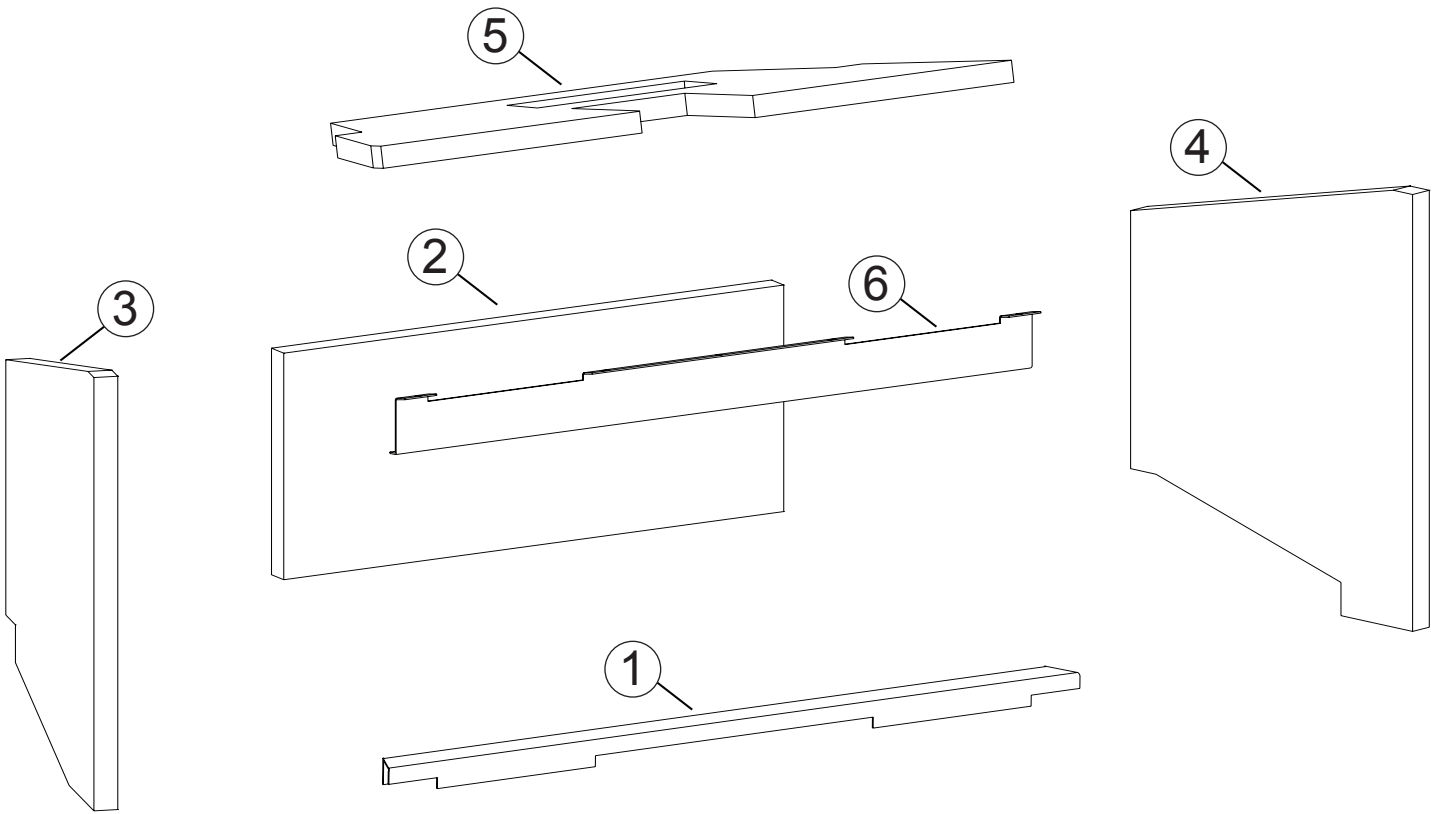

Figure 2

INSTALL SIDE LINERS

1. Place right and left liners against right and left firebox wall, then push back to rear liner to hold into place. See Figure 3.

Figure 3

INSTALL TOP LINERS & LINER BRACKETS

1. Place the top liner so the back edge rests atop the rear liner. Secure liner bracket with (3) screws. See Steps 1 and 2 in Figure 4.

NOTICE: Painted side faces down. Black side faces up.

- STEP 1**
HOLD TOP
LINER IN PLACE

- STEP 2**
INSTALL LINER
BRACKET WITH
3 SCREWS

Figure 4

CERAMIC FIBER LINER KIT EXPLODED VIEW AND PARTS LIST

PART LIST				
Index Number	Model And Part Number		Description	Quantity Supplied
	DVP30CPWH	DVP35CPWH		
1	38120	38502	Panel Bottom	1
2	41650	41654	Rear Liner	1
3	41651	41655	Left Liner	1
4	41652	41656	Right Liner	1
5	38415	38525	Top Liner	1
6	38025	38486	Liner Bracket	1
N/S	R2737	R2737	Hex Head #10 x 1/2 Screw	1