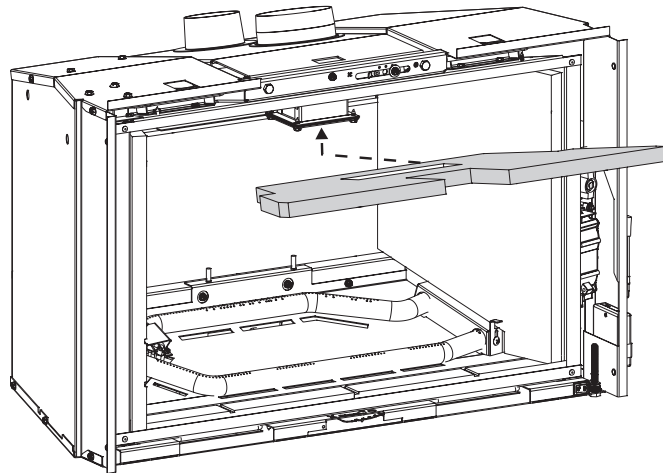

Figure 2

INSTALL SIDE LINERS

1. Place right and left liners against right and left firebox wall, then push back to rear liner to hold into place. See Figure 3.

Figure 3

INSTALL TOP LINERS & LINER BRACKETS

1. Place the top liner so the back edge rests atop the rear liner. Secure liner bracket with (3) screws. See Steps 1 and 2 in Figure 4.

NOTICE: Painted side faces down. Black side faces up.

- STEP 1**
HOLD TOP
LINER IN PLACE