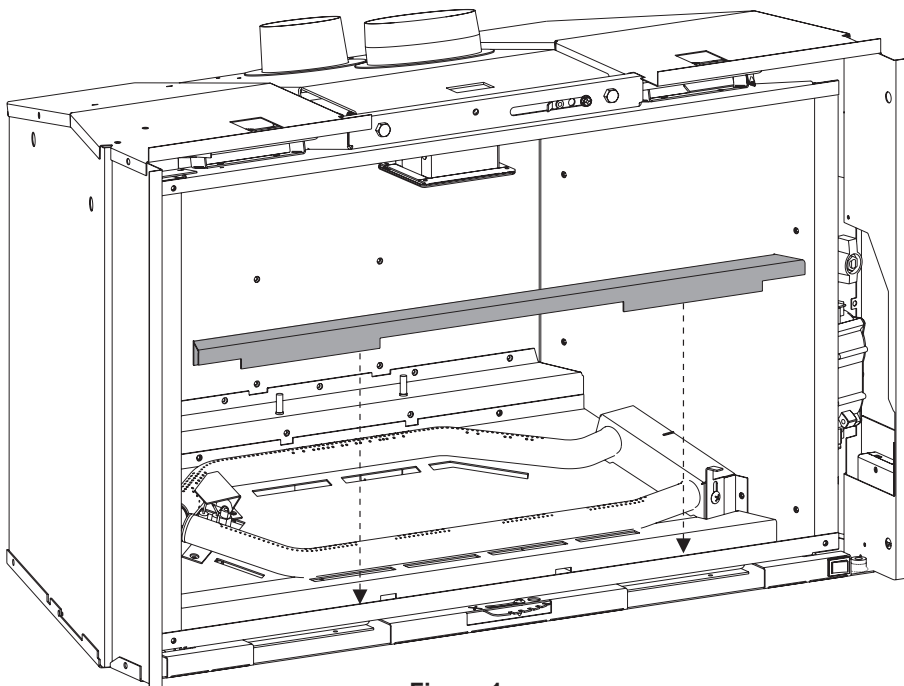

INSTALL FLOOR LINERS

1. Remove barrier screen and glass door. **See the insert owner's manual for instructions.**
2. Place the **BOTTOM PANEL** as shown in **Figure 1**.

Figure 1

INSTALL REAR LINER

1. Place rear liner on the back of the firebox and hold with one hand. See Figure 2.