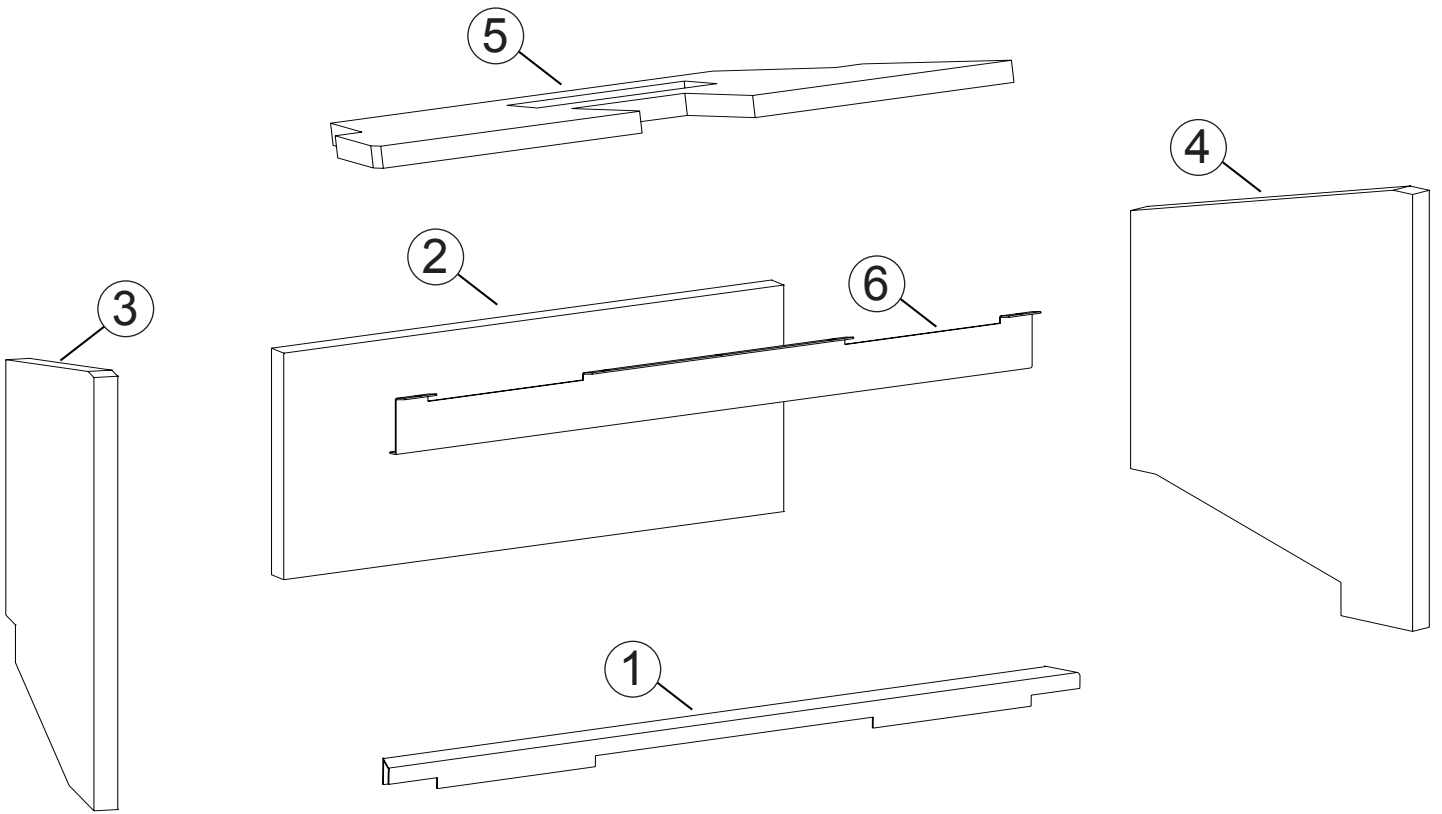

Figure 2

INSTALL SIDE LINERS

1. Place right and left liners against right and left firebox wall, then push back to rear liner to hold into place. See Figure 3.

Figure 3

INSTALL TOP LINERS & LINER BRACKETS

1. Place the top liner so the back edge rests atop the rear liner. Secure liner bracket with (3) screws. See Steps 1 and 2 in Figure 4.

NOTICE: Painted side faces down. Black side faces up.

- STEP 1**
HOLD TOP
LINER IN PLACE

- STEP 2**
INSTALL LINER
BRACKET WITH
3 SCREWS

Figure 4

CERAMIC FIBER LINER KIT EXPLODED VIEW AND PARTS LIST

PART LIST				
Index Number	Model And Part Number		Description	Quantity Supplied
	DVP30CPWH	DVP35CPWH		
1	38120	38502	Panel Bottom	1
2	41650	41654	Rear Liner	1
3	41651	41655	Left Liner	1
4	41652	41656	Right Liner	1
5	38415	38525	Top Liner	1
6	38025	38486	Liner Bracket	1
N/S	R2737	R2737	Hex Head #10 x 1/2 Screw	1